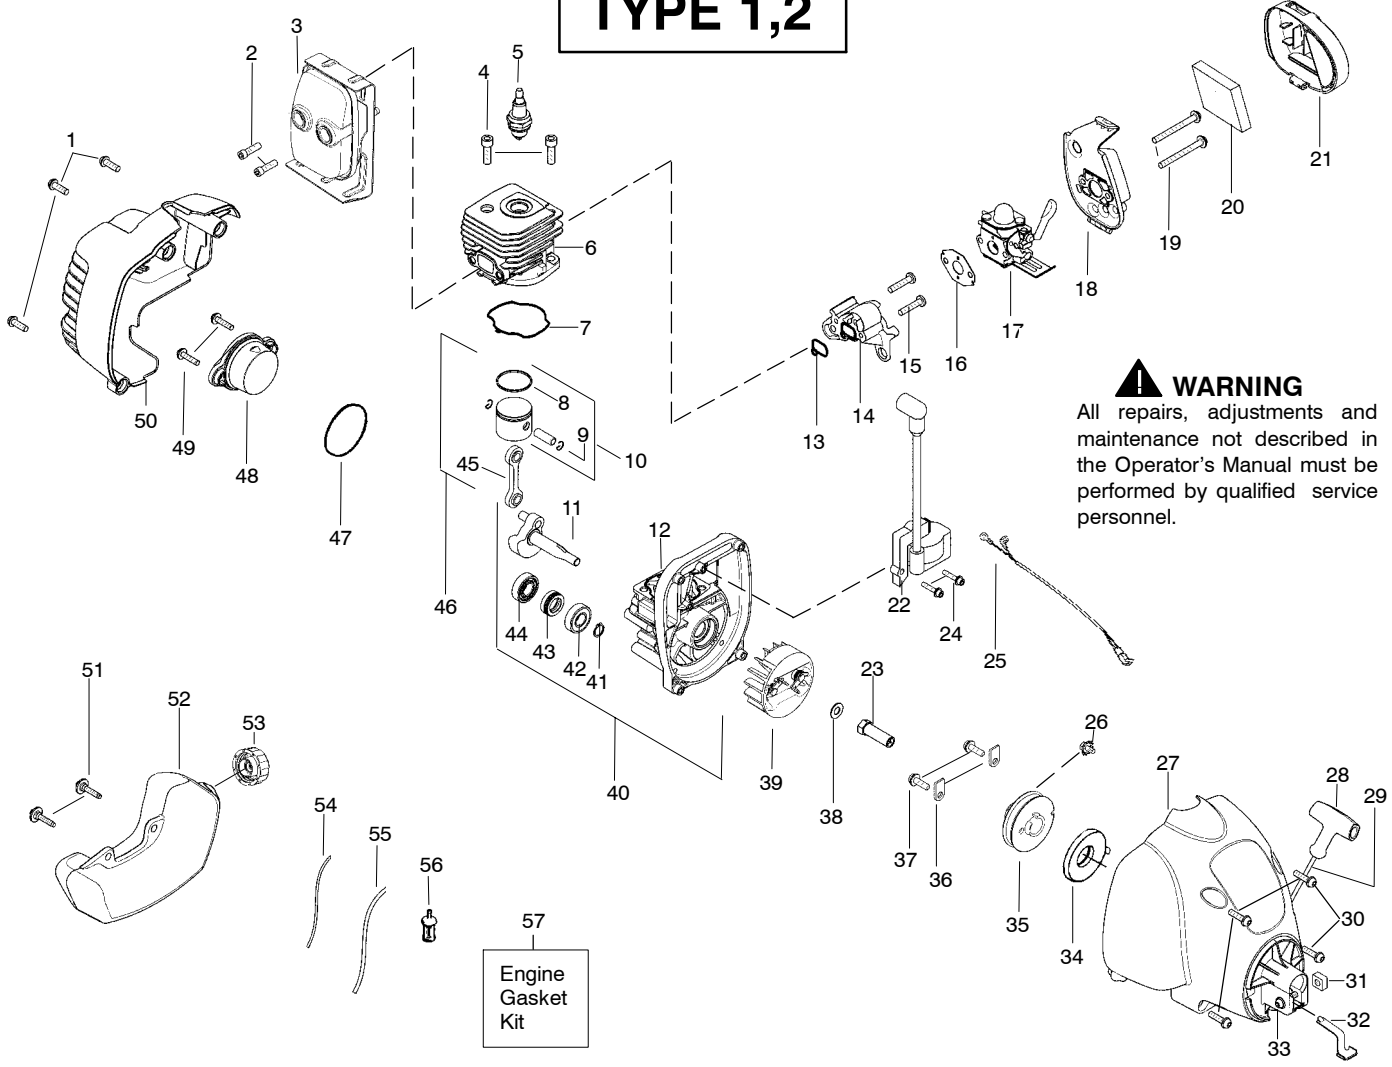

TYPE 1,2

Ref.	Part No.	Description	Ref.	Part No.	Description	Ref.	Part No.	Description
1.	530015880	Screw	21.	530057584	Cover-Air Box	45.	530069945	Assy-Connecting Rod
2.	530058982	Bolt-Muffler	22. ✓	545024901	Ignition Module	46.	530071785	Kit-Piston/Rod Assy
3.	530059826	Assy-Muffler/Shield (Incl. 2)	23.	530038604	Coupling-Drive			(Incl. 10 & 45)
4.	530015953	Screw-Cylinder	24.	530016357	Screw	47.	530071750	O-Ring-C'case (kit)
5.	952030249	Spark Plug (RCJ 6Y)	25.	530049018	Assy-Harness	48.	530057954	Assy-Plug (incl.47)
6.	530012541	Cylinder	26.	530016392	Screw	49.	530016386	Screw
7.	530071750	Seal-Cylinder (kit)	27. ✓	545010601	Assy.-Fan Hsg	50. ✓	545011001	Shroud-Rear
8.	530055120	Piston Ring	28.	530027569	Handle-Starter	51.	530016431	Retainer-Tank
9.	530015162	Retainer-Piston Pin	29.	530071767	Kit - Rope	52.	530058712	Assy-Fuel Tank (incl.
10.	530071833	Kit - Piston (Incl. 8, 9)	30.	530015810	Screw			filter, lines & fuel cap)
11.	530057829	Assy-Crankshaft	31.	530016124	Nut	53.	530014347	Assy-Fuel Cap
12.	530012582	Assy-Crankcase (Incl. 42-44)	32.	530057588	Clip-Spring	54.	530069247	Kit-Fuel Line (Small)
13.	530071750	Seal-Cyl/Carb.(kit)	33.	530016430	Screw	55.	530069216	Kit-Fuel Line (Large)
14.	530057547	Adapter-Carb.	34.	530042085	Spring-Starter	56.	530095646	Assy-Fuel Pickup
15.	530016309	Screw	35.	530071786	Kit-Pulley-Starter	57.	530071750	Kit-Engine Gasket
16.	530071750	Gasket-Carb. (kit)	36.	530027523	Retainer-Pulley			(Incl. 7,13,16,47)
17.	530071822	Kit-Carb.(C1U-W24)	37.	530015775	Screw			
(Note: Repair kits are not available for this carburetor)			38.	530015828	Washer-Flat			
18.	530059267	Air Box	39. ✓	545005101	Assy-Flywheel			
19.	530016429	Screw	40.	530071768	Assy-C'case & C'shaft (Incl. 11,12,41)			
20.	530057781	Foam-Air Filter	41.	530015941	Retain. Ring-C'shaft			
			42.	530055728	Outer Bearing			
			43.	530019264	Seal			
			44.	530032125	Inner Bearing			

✓ = NEW PART NUMBER FOR THIS IPL   * = REFER TO THE SERVICE REFERENCE INDICATED FOR MORE INFORMATION. (LOCATED AT END OF IPL)