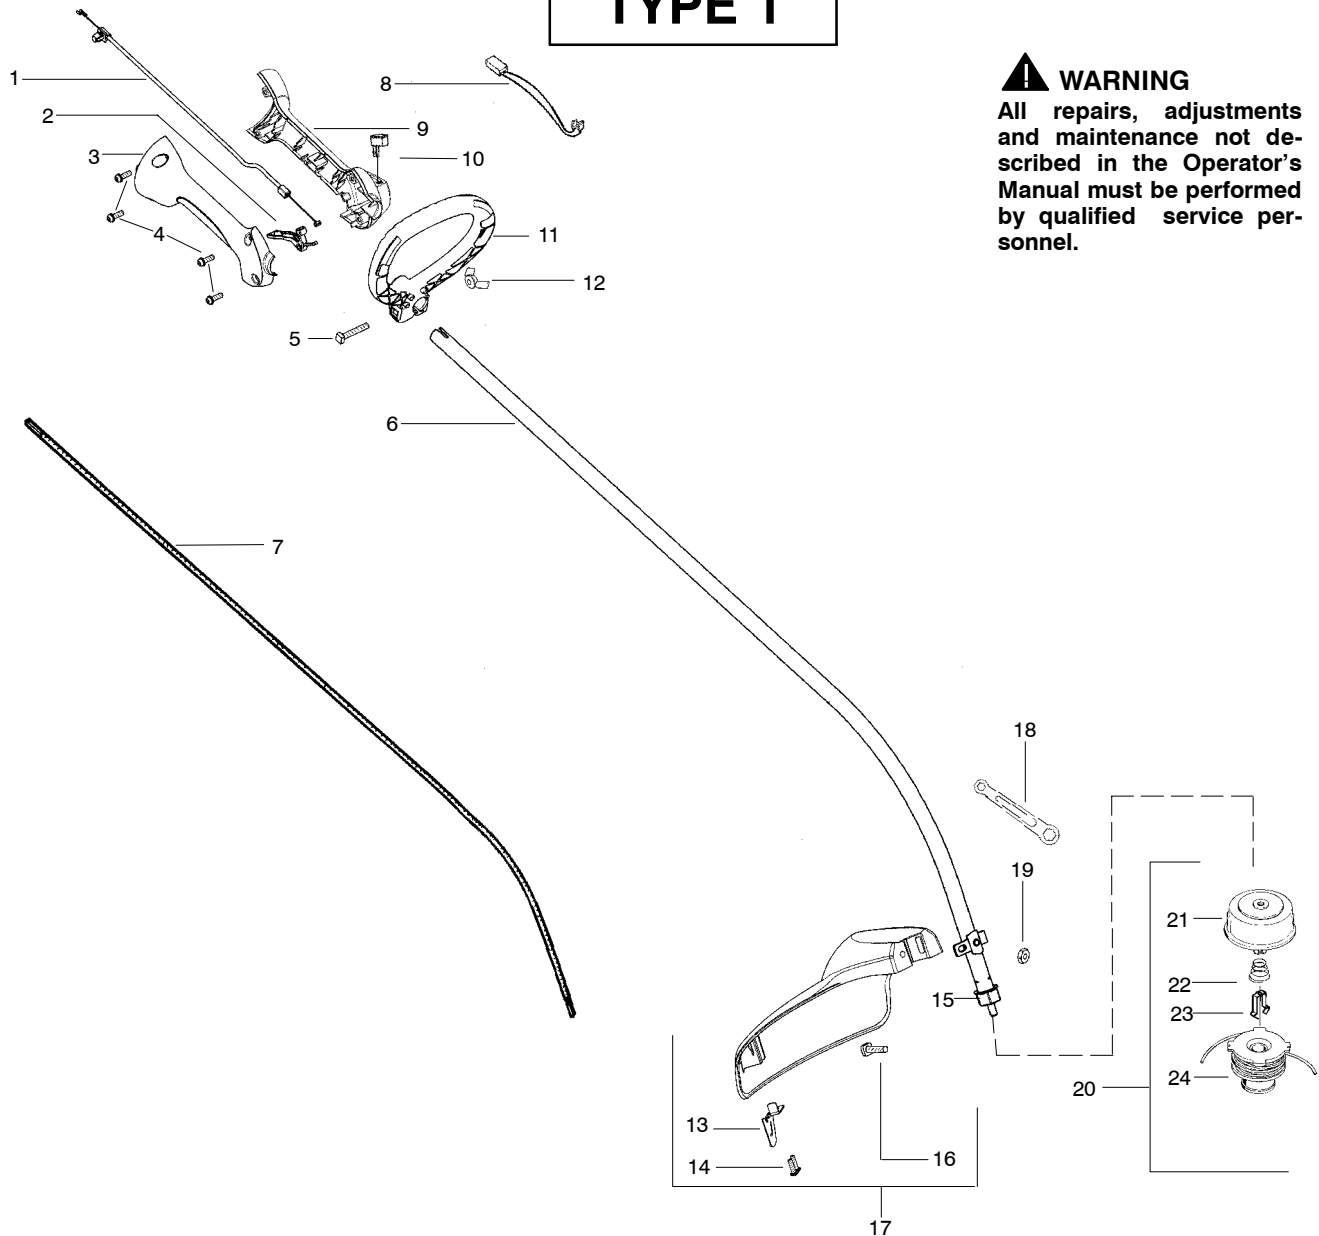

TYPE 1

⚠ WARNING
 All repairs, adjustments and maintenance not described in the Operator's Manual must be performed by qualified service personnel.

Ref.	Part No.	Description	Ref.	Part No.	Description
1.	530057991	Assy - Throttle Cable	18.	530056401	Wrench
2.	530049107	Trigger	19.	530015197	Nut
3.	530057582	Throttle Hsg. (Right)	20.	530095846	Assy - TNG VI Cutting Head (Incl. 21 - 24)
4.	530015880	Screw - Throttle Hsg.	21.	530095776	Assy - Hub
5.	530015821	Bolt - Handle	22.	530053241	Spring - Compression
6. ✓	545024803	Kit - Drive Shaft	23.	530401957	Clip - Retainer - Head
7.	530095242	Shaft - Flex	24.	530095845	Assy - Spool w/Line
8.	530054183	Assy - Wire			Not Shown
9.	530059952	Throttle Hsg. (Left)			---
10.	530069572	Kit - Switch			Operator Manual
11.	530057587	Handle - Assist	✓	530166159	Scan
12.	530016152	Wingnut	✓	530166160	Euro
13.	530052287	Line Limiter	✓	530166161	Euro III
14.	530015966	Screw - Line Limiter	✓	530166162	Euro IV
15.	530095563	Dust Cup	✓	530166163	Turkish
16.	530015820	Bolt	✓	530150303	Decal - Shaft Warning
17. ✓	530071972	Kit - Shield Assy (Incl. 13,14,16,18,19)			