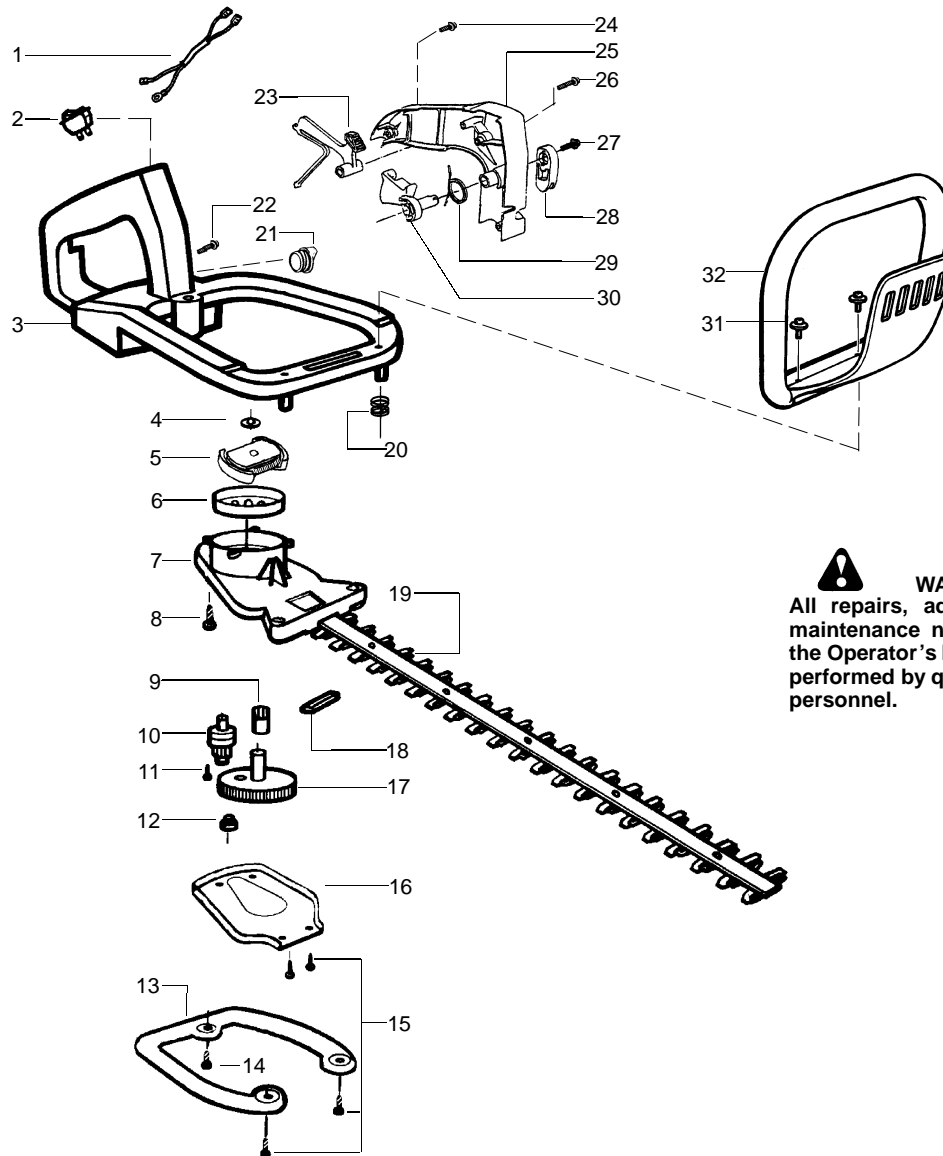

TYPE 6

SPAREPARTS 530082558

WARNING
All repairs, adjustments and maintenance not described in the Operator's Manual must be performed by qualified service personnel.

Ref.	Part No.	Description	Ref.	Part No.	Description
1.	530054133	Assy-Leadwire/Switch (Incl.#2)	18.	530029948	Seal-Blade (Felt)
2.	530029954	Switch-Ignition	19.	530403229	Assy-Blade 22"
3.	530071736	Assy-Rear Handle & Tank	20.	530029946	Spring
4.	530015828	Washer-Clutch	21.	530047877	Assy-Fuel Cap
5.	530014396	Kit-Clutch Assy.	22.	530015770	Screw
6.	530056069	Assy-Drum	23.	530053900	Lockout-Throttle
7.	530096102	Assy-Gear Box (incl.# 9-11)	24.	530015934	Screw
8.	530015886	Screw	25.	530038305	Cover-Handle
9.	530016013	Bearing-Gear	26.	530015940	Screw
10.	530096009	Assy-Pinion	27.	530015775	Screw
11.	530015805	Screw	28.	530029958	Lever-Trigger
12.	530032121	Bushing-Blade	29.	530036123	Spring-Trigger
13.	530036046	Plate-Isolator	30.	530053884	Trigger
14.	530015849	Screw	31.	530015955	Screw
15.	530015934	Screw	32.	530094992	Handle-Front
16.	530029916	Cover-Gear Box Plate			
17.	530071690	Kit-Drive Gear Assy. (Incl. #12)			

↗ = NEW PART NUMBER FOR THIS IPL

★ = REFER TO THE SERVICE REFERENCE INDICATED FOR MORE INFORMATION. (LOCATED AT END OF IPL)