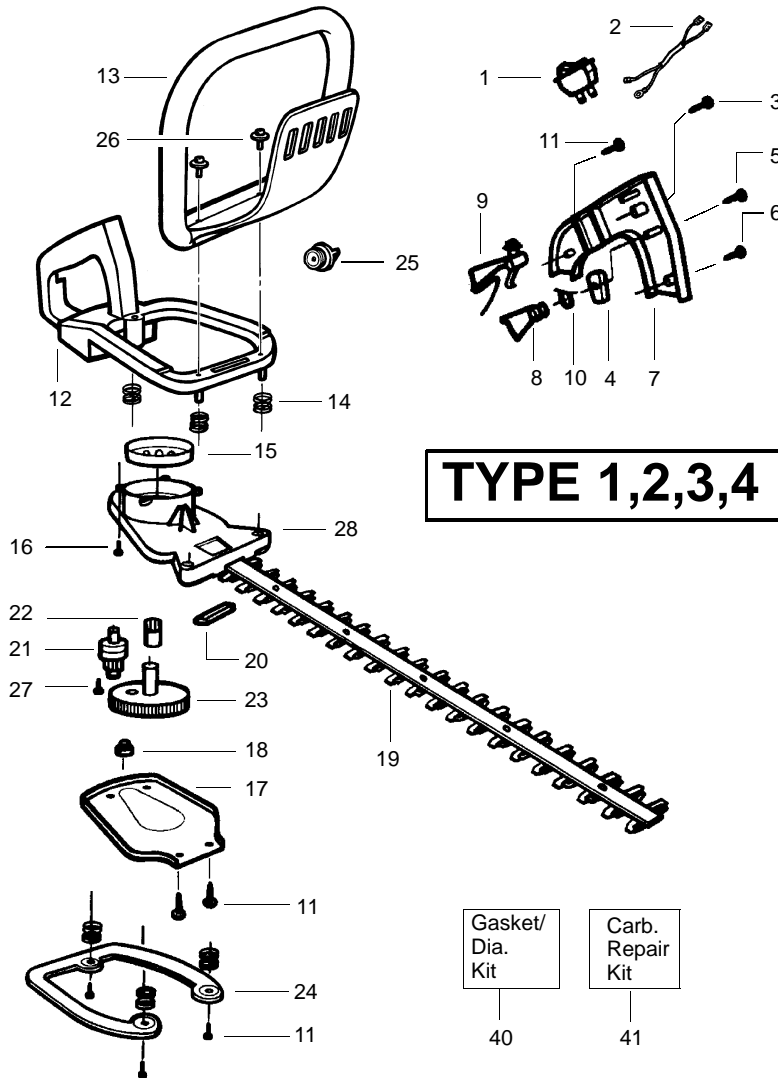

↙ = NEW PART NUMBER FOR THIS IPL

\* = REFER TO THE SERVICE REFERENCE INDICATED FOR MORE INFORMATION. (LOCATED AT END OF IPL)

**SPAREPARTS**  
**530082558**

**TYPE 1,2,3,4**

Ref.	Part No.	Description	Ref.	Part No.	Description	Ref.	Part No.	Description
1.	530029954	Ignition Switch	13.	530094992	Front Handle	24.	530036046	Isolator Plate
2.	530054133	Lead Wire/Switch Assy	14.	530029946	Spring	25.	530036965	Fuel Cap Ass'y.
3.	530015775	Screw	15.	530048113	Clutch & Drum Ass'y.	26.	530015955	Screw
4.	530029958	Trigger Lever	16.	530015814	Screw	27.	530015805	Screw
5.	530015940	Screw	17.	530029916	Gear Box Plate	28.	530014399	Gear Box Ass'y.
6.	530015770	Screw	18.	530032121	Bushing Blade			(Incl. 21, 22 & 27)
7.	530038305	Handle Cover	19.	530403229	Blade Ass'y.			
8.	530053884	Throttle Trigger	20.	530029948	Blade Seal			
9.	530053900	Throttle Lockout	21.	530036228	Pinion Ass'y.			
10.	530036123	Trigger Spring	22.	530016013	Gear Bearing			
11.	530015934	Screw	23.	530069355	Drive Gear Ass'y.			
12.	530047879	Rear Handle/Tank Ass'y.						