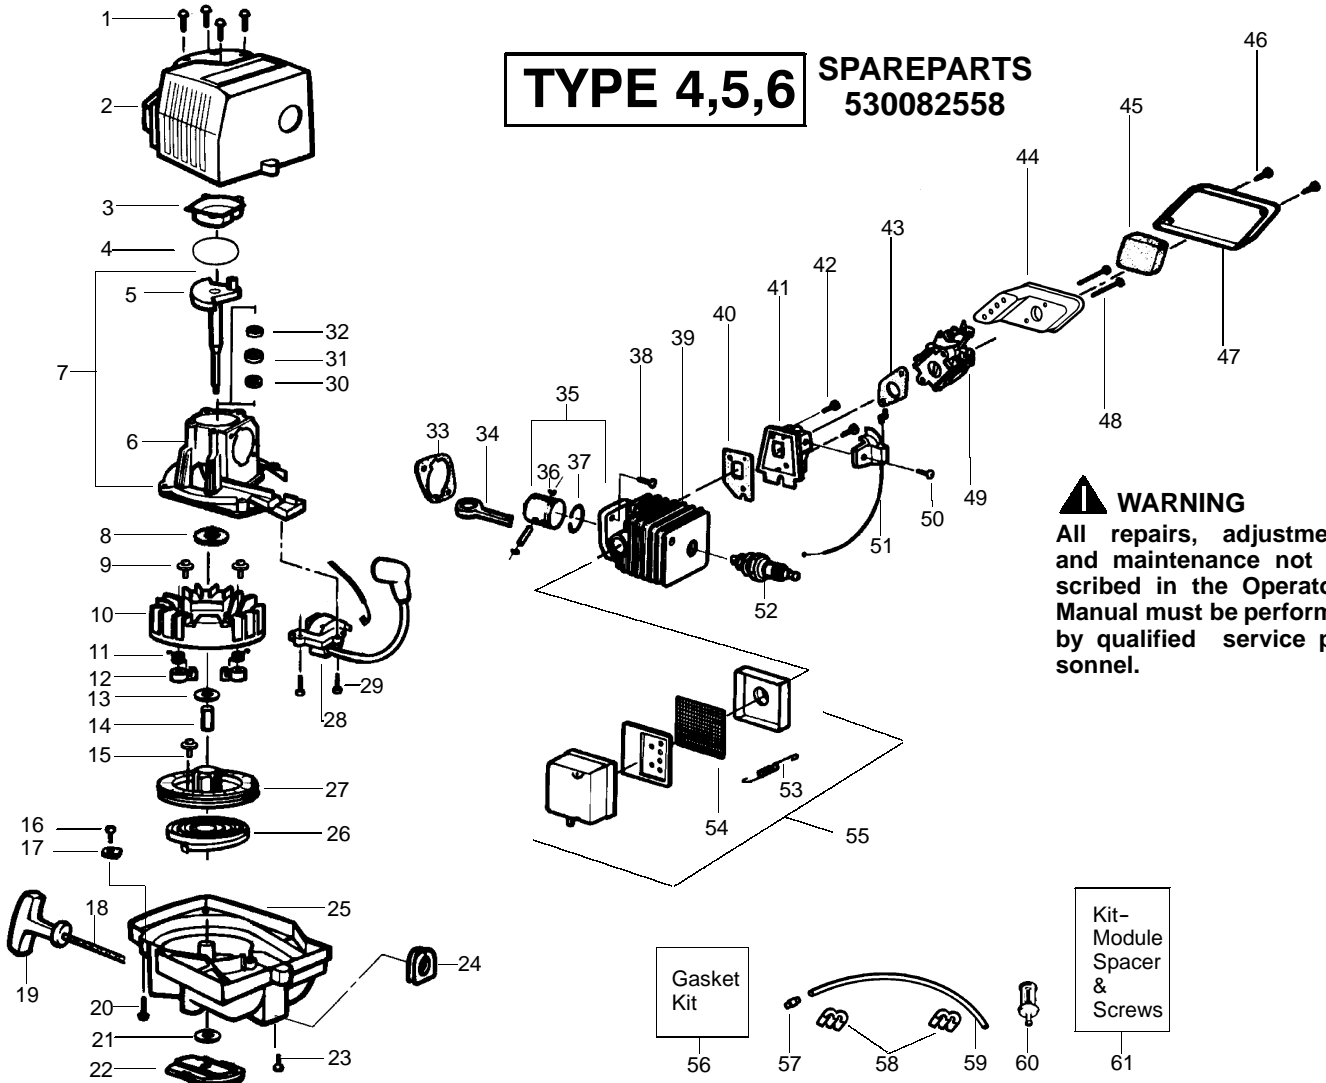

TYPE 4,5,6 SPAREPARTS 530082558

WARNING
All repairs, adjustments and maintenance not described in the Operator's Manual must be performed by qualified service personnel.

Gasket Kit
56

Kit-Module Spacer & Screws
61

Ref.	Part No.	Description	Ref.	Part No.	Description	Ref.	Part No.	Description
1.	530016386	Screw-Shroud	25.	530014635	Assy-Fan Housing	50.	530015775	Screw-Throtl. Cable
2.	530038014	Shroud	26.	530042085	Starter Spring	51.	530014384	Throttle Cable Ass'y.
3.	530029929	Crankcase Cover	27.	530069353	Starter Pulley Kit	52.	952030249	Spark Plug(RCJ-6Y)
4.	530069622	O-ring-C'case(kit)	28.	530039163	Ignition Module	53.	530016197	Muffler Spring
5.	530014307	Assy-Crankshaft	29.	530016357	Screw-Ignit. Mod.	54.	530036180	Muffler Screen
6.	530071627	Assy-Crankcase (Incl. 8,30,31,32)	30.	530055728	Outer Bearing	55.	530069659	Kit-Muffler
7.	530071626	C'case & C'shaft Assy. (Incl. 5 & 6)	31.	530071615	Kit-Crankcase Seal	56.	530069622	Engine Gasket Kit (Incl. 4, 33, 40 & 43)
8.	530015941	Retaining Ring	32.	530032125	Inner Bearing	57.	530023877	Fuel Line Fitting
9.	530015882	Screw-Flywheel	33.	530069622	Gasket-Cyl. (kit)	58.	530016103	Retainer Clip
10.	530039149	Flywheel Ass'y.	34.	530069615	Connecting Rod Ass'y.	59.	530069599	Fuel Line Kit (Incl.) (Fuel and Vent lines)
11.	530016191	Spring-Starter Dog	35.	530069621	Piston Kit(Incl. 36,37)	60.	530095647	Fuel Pick-up Ass'y.
12.	530049284	Starter Dog	36.	530015162	Piston Pin Retainer	61.	530071731	Kit-Module Spacer & Screws
13.	530015828	Washer	37.	530036404	Piston Ring			Not Shown
14.	530015930	Flywheel Spacer	38.	530015953	Screw-Cylinder			
15.	530016392	Screw-Pulley	39.	530069619	Cylinder			
16.	530015496	Screw-Retainer	40.	530069622	Gasket- Adapt.(kit)			
17.	530015963	Retainer	41.	530049024	Carb. Adaptor			
18.	530069232	Rope Kit	42.	530016014	Screw-Carb. Adap			
19.	530027569	Starter Handle	43.	530069622	Gasket-Carb(kit)			
20.	530015935	Screw-Fan Housing	44.	530036192	Air Box			
21.	530015828	Washer	45.	530029934	Air Filter Foam			
22.	530014396	Clutch Ass'y. Kit	46.	530015635	Screw-A.F. Cover			
23.	530015934	Screw-Fan Hsg/Shrd.	47.	530036193	Air Filter Cover			
24.	530019182	Grommet	48.	530015849	Screw-Air Box			
			49.	530069682	Carburetor C1U-W4			
								Operator Manual Scandinavian European

↙ = NEW PART NUMBER FOR THIS IPL

* = REFER TO THE SERVICE REFERENCE INDICATED FOR MORE INFORMATION. (LOCATED AT END OF IPL)