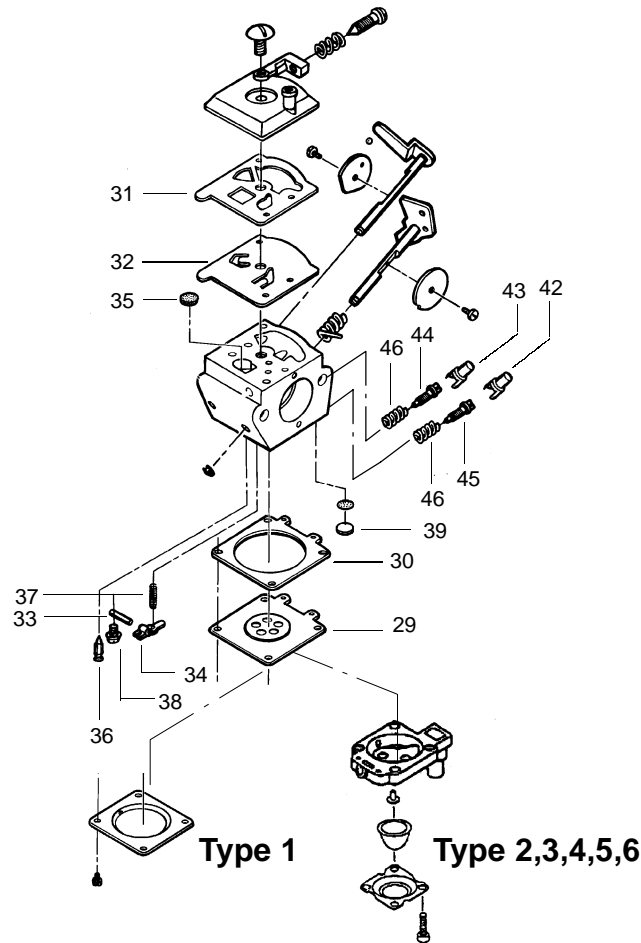

TYPE 1-6

SPAREPARTS
530082558

Type 1 -Carburetor Number
#530035306 - WT-221

Type 2,3 -Carburetor Number
#530069692 - WT-379

Type 4,5,6 -Carburetor Number
#530069682 - C1U-W4

Carb.
Repair
Kit

41

Gasket/
Diaph.
Kit

40

Ref.	Part No.	Description	Ref.	Part No.	Description
29.	530035014	Metering Diaphragm	41.	-	Carb. Repair Kit
30.	530035320	Metering Diaphragm Gasket		530035312	Type 1
31.	530035164	Fuel Pump Gasket		-	(Incl. 33-40)
32.	530035166	Fuel Pump Diaphragm		-	Type 2
33.	530035028	Metering Pin		-	(Incl. 33-40, 42-46 &
34.	530035031	Metering Lever		-	Primer Bulb)
35.	530035178	Fuel Inlet Screen		530069656	Walbro
36.	530035106	Inlet Needle Valve		530069969	Zama
37.	530035139	Metering Lever Spring			
38.	530035236	Metering Lever Pin Screw	42.	530038479	Limiter Cap-High
39.	530035162	Welch Plug	43.	530038478	Limiter Cap-Low
40.	-	Gasket/Diaphragm	44.	-	Needle-High
	530069844	Kit (Incl. 29-32)		530035407	Walbro
	530069866	Walbro		530035443	Zama
		Zama	45.	-	Needle-Low
				530035408	Walbro
				530035444	Zama
			46.	-	Needle Spring
				530035293	Walbro
				530035445	Zama