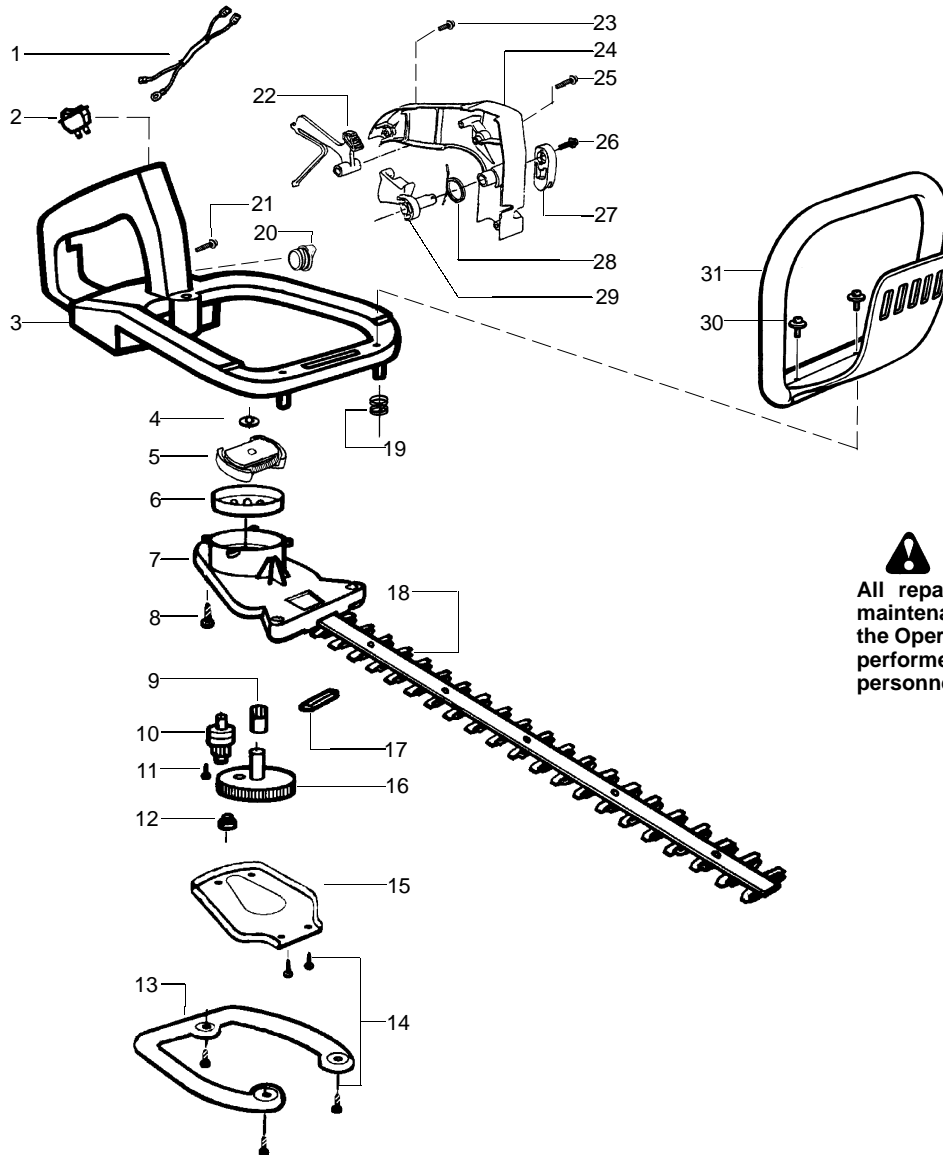

TYPE 5

SPAREPARTS
530082558

WARNING
All repairs, adjustments and maintenance not described in the Operator's Manual must be performed by qualified service personnel.

Ref.	Part No.	Description	Ref.	Part No.	Description
1.	530054133	Assy-Leadwire/Switch (Incl.#2)	17.	530029948	Seal-Blade (Felt)
2.	530029954	Switch-Ignition	18.	530403229	Assy-Blade 22"
3.	530047879	Assy-Rear Handle & Tank	19.	530029946	Spring
4.	530015828	Washer-Clutch	20.	530047877	Assy-Fuel Cap
5.	530014396	Kit-Clutch Assy.	21.	530015770	Screw
6.	530056069	Assy-Drum	22.	530053900	Lockout-Throttle
7.	✓ 530096102	Assy-Gear Box (incl.# 9-11)	23.	530015934	Screw
8.	530015886	Screw	24.	530038305	Cover-Handle
9.	530016013	Bearing-Gear	25.	530015940	Screw
10.	✓ 530096009	Assy-Pinion	26.	530015775	Screw
11.	530015805	Screw	27.	530029958	Lever-Trigger
12.	530032121	Bushing-Blade	28.	530036123	Spring-Trigger
13.	530036046	Plate-Isolator	29.	530053884	Trigger
14.	530015934	Screw	30.	530015955	Screw
15.	530029916	Cover-Gear Box Plate	31.	530094992	Handle-Front
16.	✓ 530071690	Kit-Drive Gear Ass'y. (Incl. #12)			

✓ = NEW PART NUMBER FOR THIS IPL   * = REFER TO THE SERVICE REFERENCE INDICATED FOR MORE INFORMATION. (LOCATED AT END OF IPL)
● = THESE PARTS ARE ILLUSTRATED FOR CLARITY. ORDER COMPLETE ASSEMBLY.