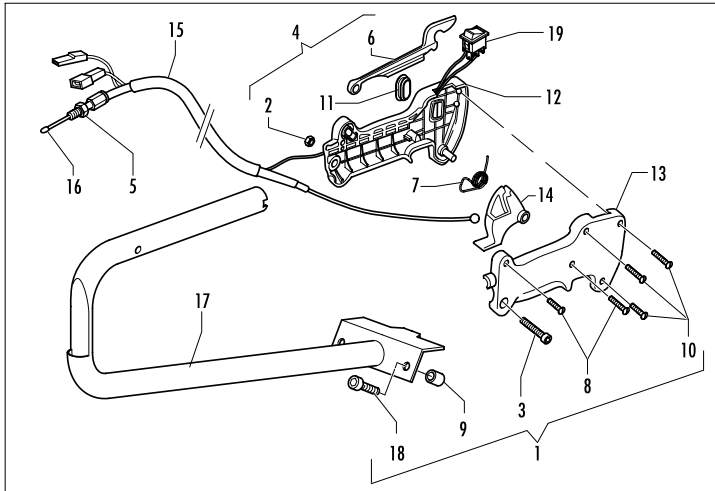

brand	PARTNER

date	MAY/03	SHEET 3/4

Model	Prefix
HG 63	01

Product number
953900407

FIGURE 3