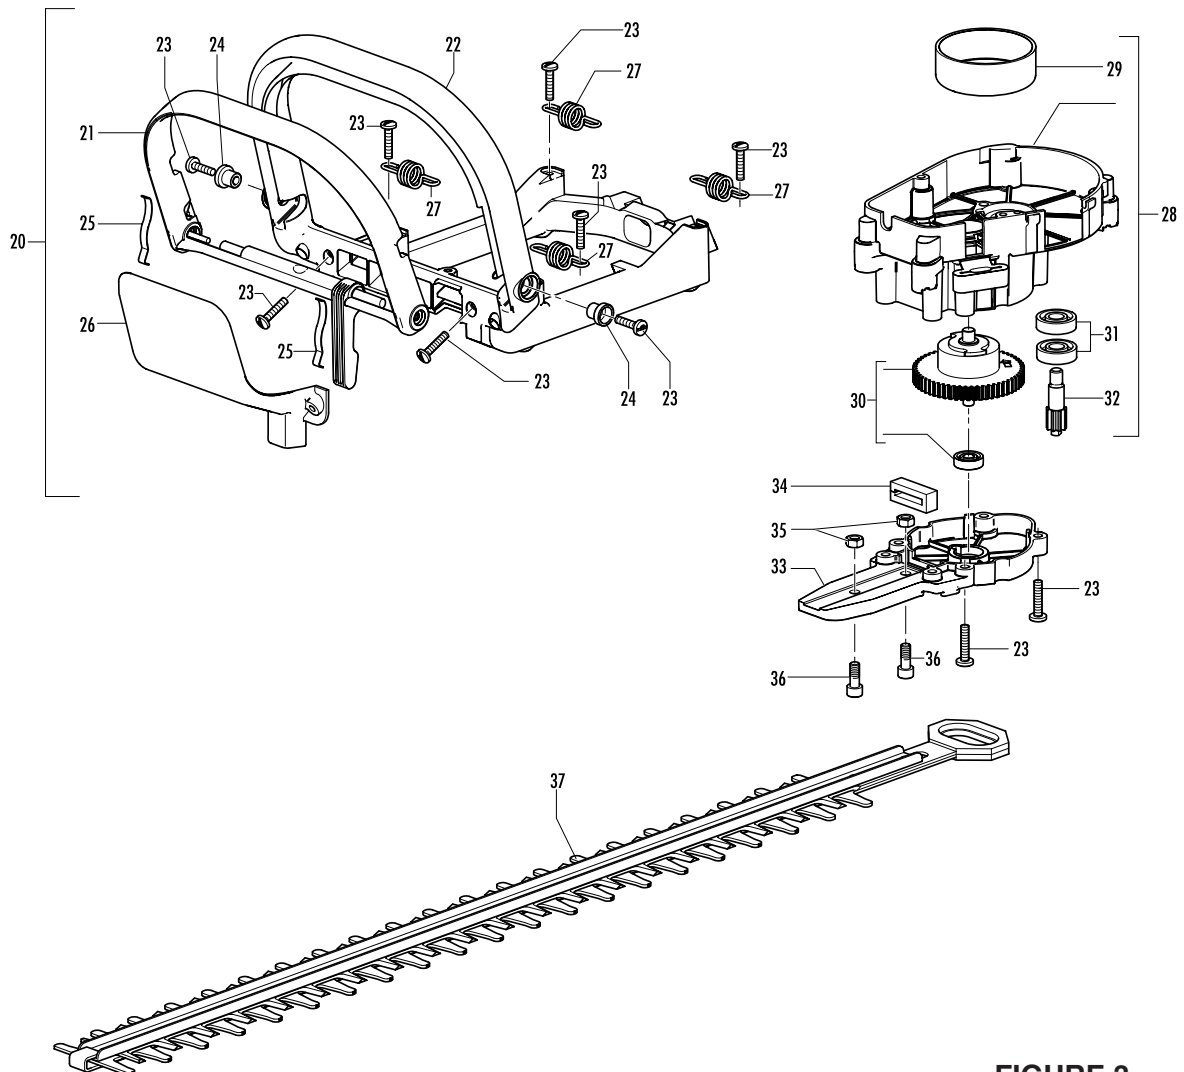

brand	PARTNER

date	MAY/03	SHEET 3/4

Model	Prefix
HG 63	01

Product number
953900407

FIGURE 3