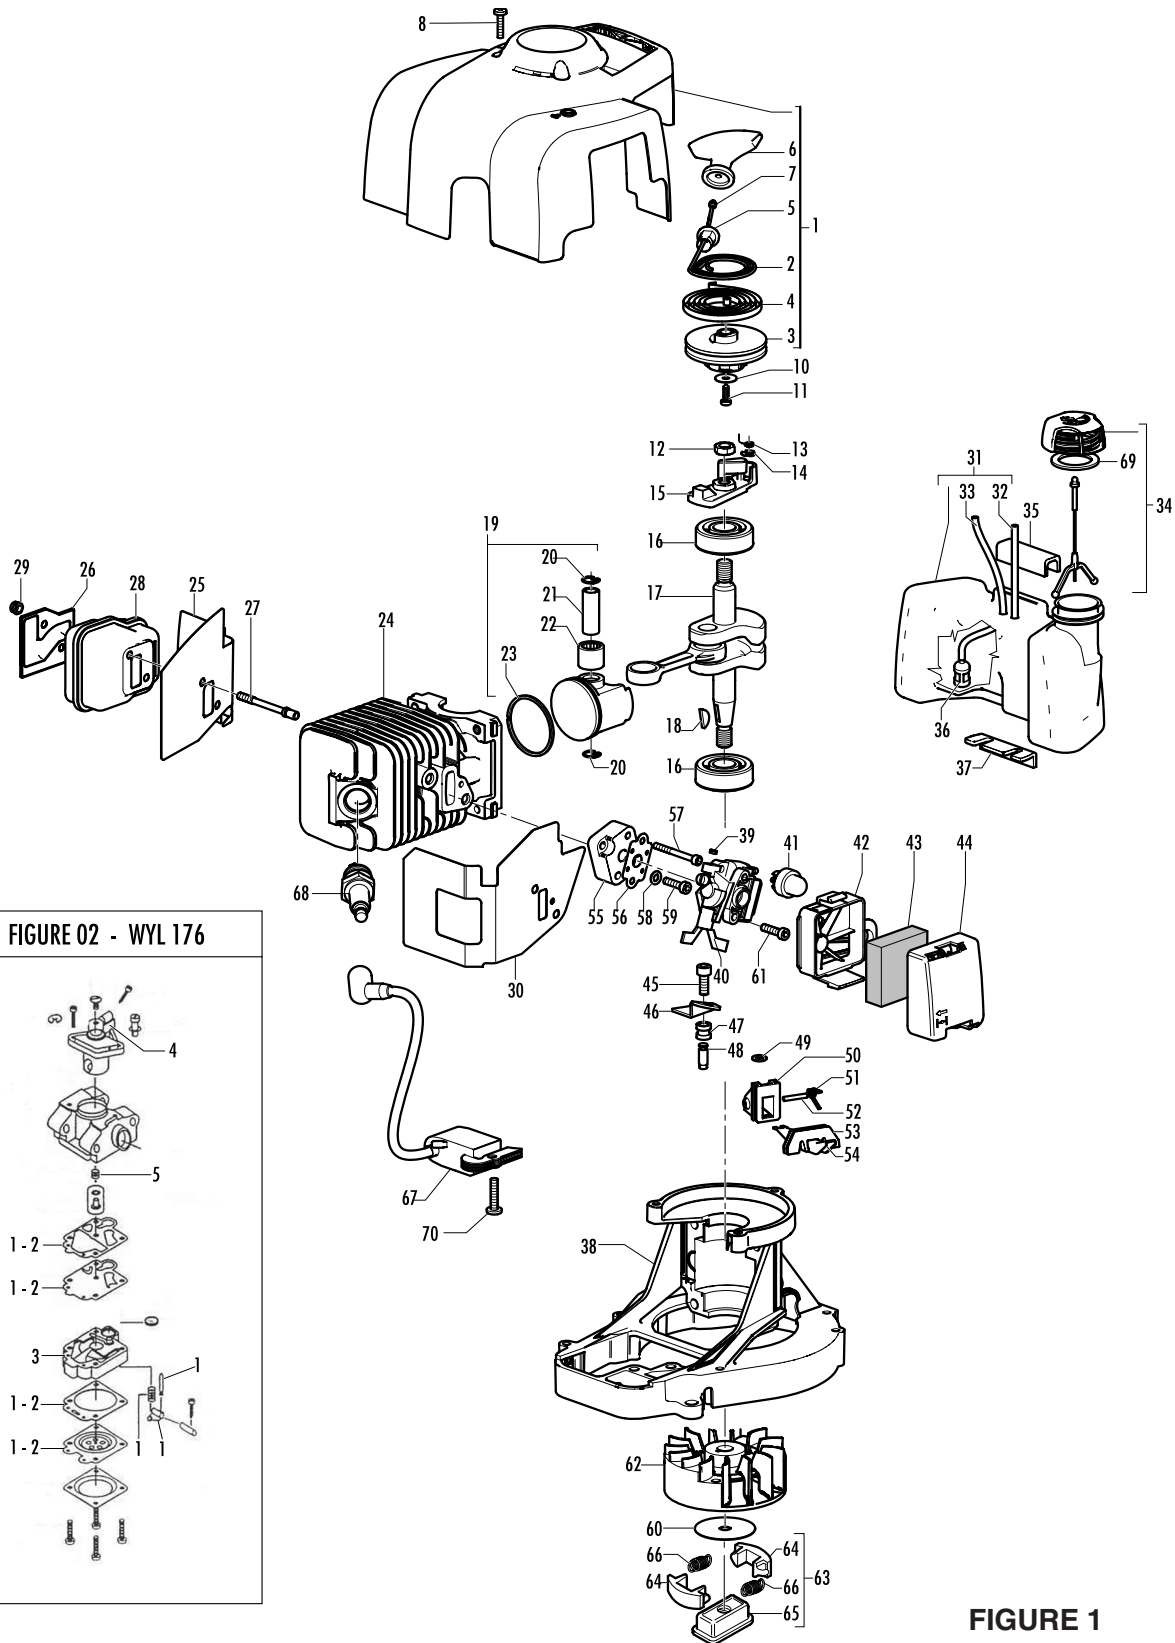

brand	PARTNER

date	MAY/03	SHEET 1/4

Model	Prefix
HG 63	01

Product number
953900407

FIGURE 1