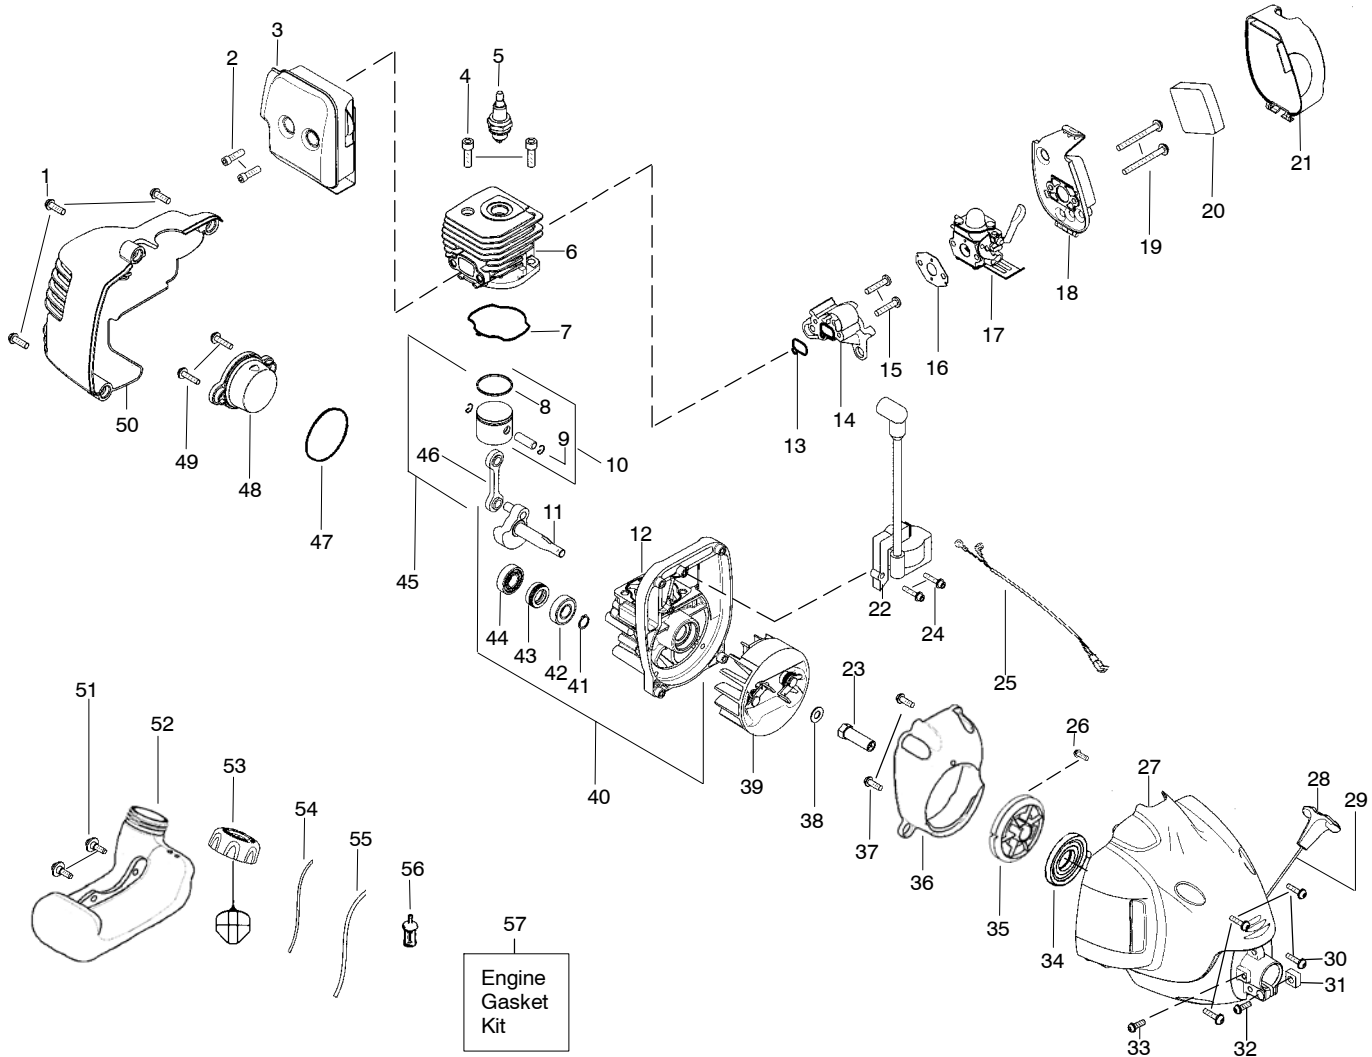

Ref.	Part No.	Description	Ref.	Part No.	Description	Ref.	Part No.	Description
1.	530015880	Screw	21.	530058912	Cover-Air Box	45.	530071785	Kit-Con Rod/Piston (Incl. 10,46)
2.	530058982	Bolt-Muffler	22.	530039234	Ignition Module	46.	530069945	Kit-Conn. Rod Assy
3.	530059826	Assy-Muffler/Shield (Incl. 2)	23.	530027953	Coupling-Drive	47.	530071750	O-Ring-C'case (kit)
4.	530015953	Screw-Cylinder	24.	530016357	Screw	48.	530058738	Assy-Plug (incl.47)
5.	952030249	Spark Plug (RCJ 6Y)	25.	530047278	Assy-Leadwire	49.	530016386	Screw
6.	530012541	Cylinder	26.	530016391	Screw	50.	530058737	Shroud-Rear
7.	530071750	Seal-Cylinder (kit)	27.	530071941-01	Assy.-Fan Hsg	51.	530016431	Retainer-Tank
8.	530055120	Piston Ring	28.	530058742	Handle-Starter	52.	530058847	Assy-Fuel Tank (incl. filter, lines & fuel cap)
9.	530015162	Retainer-Piston Pin	29.	530071798	Kit - Rope	53.	530058743	Assy-Fuel Cap w/ret.
10.	530071833	Kit - Piston (Incl. 8, 9)	30.	530015810	Screw	54.	530069247	Kit-Fuel Line (Small)
11.	530012555	Assy-Crankshaft	31.	530016382	Nut 12-24	55.	530069216	Kit-Fuel Line (Large)
12.	530012542	Assy-Crankcase (Incl. 42-44)	32.	530016381	Screw 12-24	56.	530095646	Assy-Fuel Pickup
13.	530071750	Seal-Cyl/Carb.(kit)	33.	530015805	Screw-Shaft Align	57.	530071750	Kit-Engine Gasket (Incl. 7,13,16,47)
14.	530057547	Adapter-Carb.	34.	530042086	Spring-Starter			
15.	530016309	Screw	35.	530071797	Kit-Starter Pulley			
16.	530071750	Gasket-Carb. (kit)	36.	530057548	Baffle			
17.	530071811	Kit-Carb.(C1U-W19)	37.	530015880	Screw			
(Note: Repair kits are not available for this carburetor)			38.	530015828	Washer-Flat			
18.	530059246	Air Box	39.	530054115	Assy-Flywheel			
19.	530016429	Screw	40.	530071751	Assy-C'case & C'shaft (Incl. 11,12,41)			
20.	530036575	Foam-Air Filter	41.	530015941	Retain. Ring-C'shaft			
			42.	530055728	Outer Bearing			
			43.	530019264	Seal			
			44.	530032125	Inner Bearing