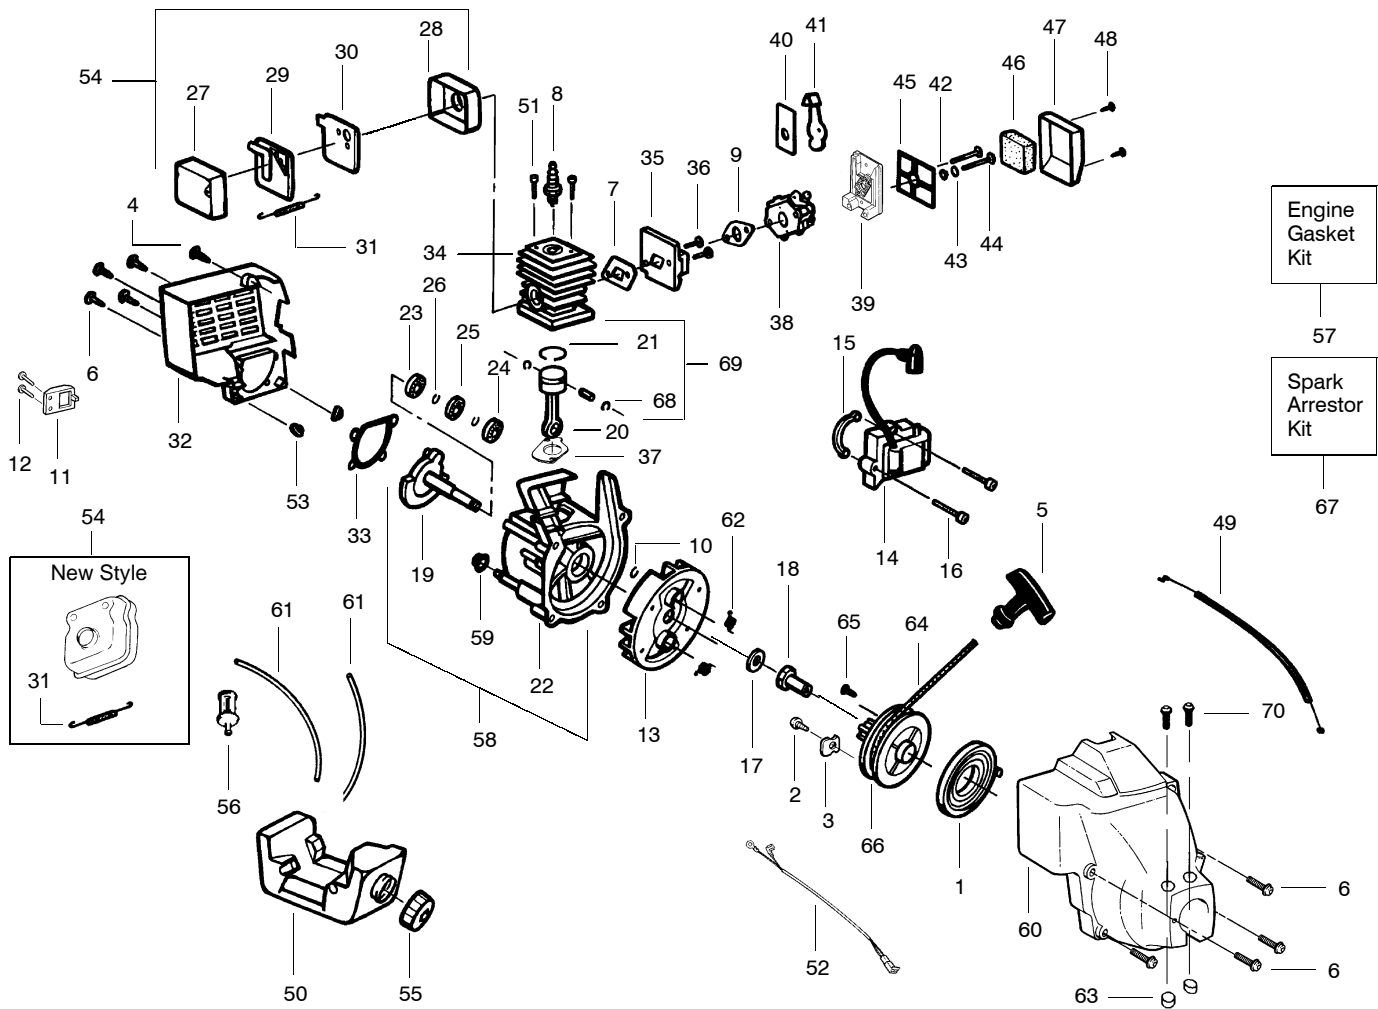

Ref.	Part No.	Description	Ref.	Part No.	Description	Ref.	Part No.	Description
1.	530042085	Starter Spring	28.	530036577	Muffler Cover	53.	530036793	Isolator—Shroud
2.	530016224	Screw	29.	530053500	Muffler Baffle—Exit	54.	—	Muffler Kit (Incls. 27—31)
3.	530053985	Retainer—Pulley	30.	530053499	Muffler Baffle—First		530069989	Old Style
4.	530015934	Screw	31.	—	Muffler Spring		530071309	New Style
5.	530027569	Starter Handle		530016197	Old Style	55.	530014347	Fuel Cap Ass'y.
6.	530015810	Screw		530042088	New Style	56.	530095646	Fuel Pickup Ass'y.
7.	530019243	Gasket—Cyl/Carb Adpt	32.	530049707	Rear Shroud	57.	530069913	Engine Gasket Kit (Incl. 7,9,33,37)
8.	952030201	Spark Plug (RCJ 8Y)	33.	530019181	Gasket—C'case/Shroud	58.	530014729	C'case & C'shaft Assy. (Incl.10,19,22—26)
9.	530019194	Gasket—Carb.	34.	530069757	Cylinder Kit	59.	530053725	Isolator—Crankcase
10.	530015945	Retainer Ring—C'case	35.	530049301	Carb. Adaptor	60.	530053697	Fan Housing Ass'y.
11.	530037045	Muffler Guard	36.	530016014	Screw	61.	530069599	Fuel Line Kit (Incls. Vent Line)
12.	530015675	Screw	37.	530019223	Gasket—Cylinder	62.	530023817	Starter Dog Spring
13.	530069886	Flywheel Ass'y.	38.	530069754	Carburetor Ass'y. Kit (Includes Limiter Cap)	63.	530015768	Locknut
14.	530052266	Ignition Module	39.	530052431	Air Box	64.	530069232	Rope Kit
15.	530036145	Spacer— Ignit. Module	40.	530038747	Choke Plate	65.	530016080	Screw
16.	530015954	Screw	41.	530038686	Choke Shutter	66.	530069400	Starter Pulley Kit (Incl. 65)
17.	530015828	Washer—Flat	42.	530015254	Washer	67.	—	Spark Arrestor Kit Old Style
18.	530027953	Drive Coupling	43.	530015852	Choke Spacer		530071290	New Style
19.	530014532	Crankshaft Ass'y.	44.	530015887	Screw	68.	530015162	Piston Pin Retainer
20.	530069615	Connecting Rod Ass'y.	45.	530036569	Filter Plate	69.	530069987	Piston Kit (Incl. 21, 68 & Pin)
21.	530049903	Piston Ring	46.	530036575	Air Filter Foam	70.	530016072	Screw
22.	530014861	Crankcase Ass'y. (Incl 23—26)	47.	530036568	Air Filter Cover			
23.	530032125	Inner Bearing	48.	530015880	Screw			
24.	530032124	Outer Bearing	49.	530036744	Throttle Cable Ass'y.			
25.	530019179	C'case Seal	50.	530049299	Fuel Tank Ass'y			
26.	530015941	Retain. Ring—C'shaft	51.	530015953	Screw			
27.	530036578	Muffler Body	52.	530047278	Switch Wire Ass'y.			

✓ = NEW PART NUMBER FOR THIS IPL

★ = REFER TO THE SERVICE REFERENCE INDICATED FOR MORE INFORMATION. (LOCATED AT END OF IPL)