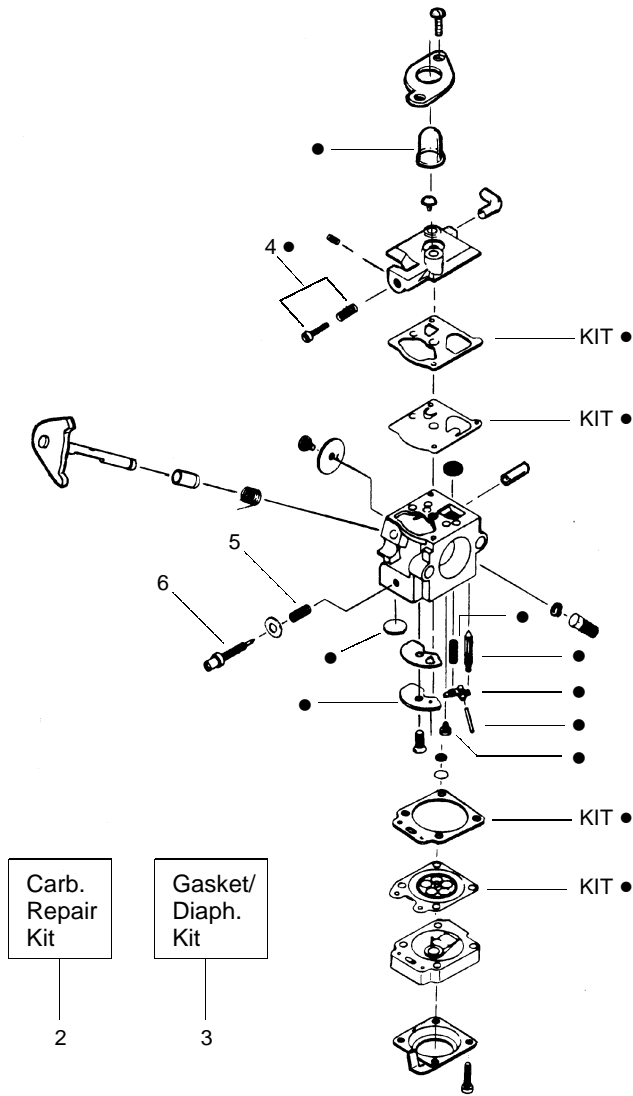

SPAREPARTS 530087457

Ref.	Part No.	Description	Ref.	Part No.	Description
1.	530053428	Drive Shaft	15.	952715588	Cutting Head Ass'y. (Incl. 16-19)
2.	530402025	Throttle Hsg. (Right)	16.	530053246	Hub Ass'y
3.	530402026	Throttle Hsg. (Left)	17.	530053241	Spring-Return
4.	530042093	Spring Lever Return	18.	530401957	Retainer-Spool
5.	530047221	Throttle Leadwire Ass'y.	19.	952715587	Spool w/Line
6.	530094673	Handle	20.	530402028	Throttle Lock
7.	530015820	Bolt-Handle/Shield	21.	530069572	Switch Kit
8.	530094847	Clamp-Handle	22.	530015886	Screw
9.	530402027	Throttle Lever	23.	530094543	Dust Cup
10.	530016118	Wingnut			
11.	530071421	Drive Shaft Hsg. Ass'y			
12.	530052286	Line Limiter			
13.	530015814	Screw			
14.	530069666	Shield Kit (Incl. 12 & 13)			
				Not Shown	
				-	Operator Manual
				530088707	GB,F,D,ESPI,NL
				530088708	S,N,FIN,DK,PT,GRE

✓ = NEW PART NUMBER FOR THIS IPL

★ = REFER TO THE SERVICE REFERENCE INDICATED FOR MORE INFORMATION. (LOCATED AT END OF IPL)

Carburetor Assembly #530069754-WA226

Ref.	Part No.	Description
1.	530038404	Limiter Cap
2.	530069842	Carburetor Repair Kit (● Indicates Contents)
3.	530069844	Gasket/Diaphragm Kit (KIT= Indicates Contents)
4.	530035296	Idle Screw & Spring Kit
5.	530035342	Low Speed Spring
6.	530035341	Low Speed Needle