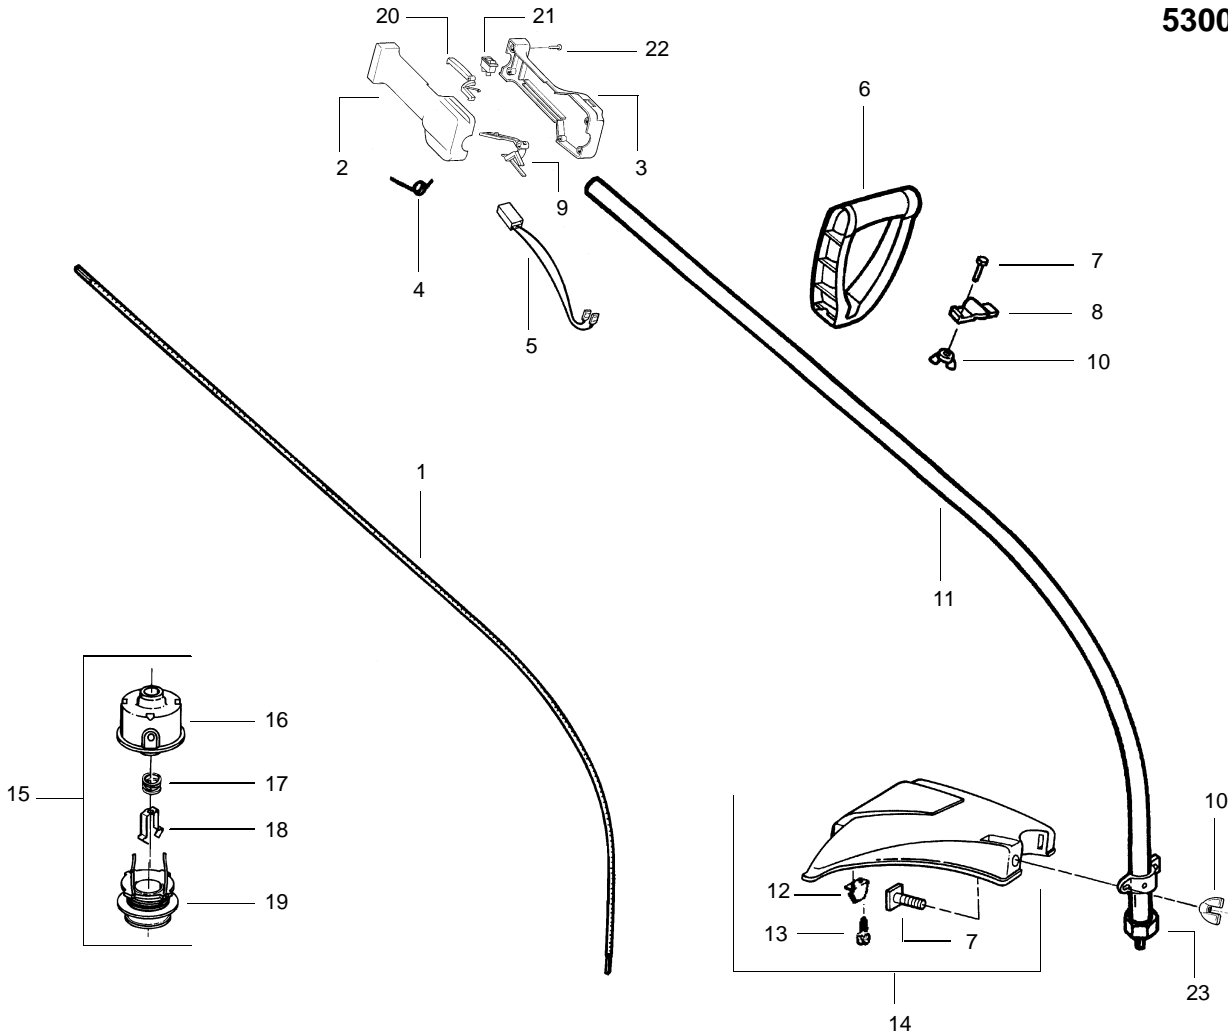

SPAREPARTS 530087457

Ref.	Part No.	Description	Ref.	Part No.	Description
1.	530053428	Drive Shaft	15.	952715588	Cutting Head Ass'y. (Incl. 16-19)
2.	530402025	Throttle Hsg. (Right)	16.	530053246	Hub Ass'y
3.	530402026	Throttle Hsg. (Left)	17.	530053241	Spring-Return
4.	530042093	Spring Lever Return	18.	530401957	Retainer-Spool
5.	530047221	Throttle Leadwire Ass'y.	19.	952715587	Spool w/Line
6.	530094673	Handle	20.	530402028	Throttle Lock
7.	530015820	Bolt-Handle/Shield	21.	530069572	Switch Kit
8.	530094847	Clamp-Handle	22.	530015886	Screw
9.	530402027	Throttle Lever	23.	530094543	Dust Cup
10.	530016118	Wingnut			
11.	530071421	Drive Shaft Hsg. Ass'y			
12.	530052286	Line Limiter			
13.	530015814	Screw			
14.	530069666	Shield Kit (Incl. 12 & 13)			
				Not Shown	
				-	Operator Manual
				530088707	GB,F,D,ESPI,NL
				530088708	S,N,FIN,DK,PT,GRE

✓ = NEW PART NUMBER FOR THIS IPL

★ = REFER TO THE SERVICE REFERENCE INDICATED FOR MORE INFORMATION. (LOCATED AT END OF IPL)

Carburetor Assembly #530069754-WA226

Ref.	Part No.	Description
1.	530038404	Limiter Cap
2.	530069842	Carburetor Repair Kit (● Indicates Contents)
3.	530069844	Gasket/Diaphragm Kit (KIT= Indicates Contents)
4.	530035296	Idle Screw & Spring Kit
5.	530035342	Low Speed Spring
6.	530035341	Low Speed Needle