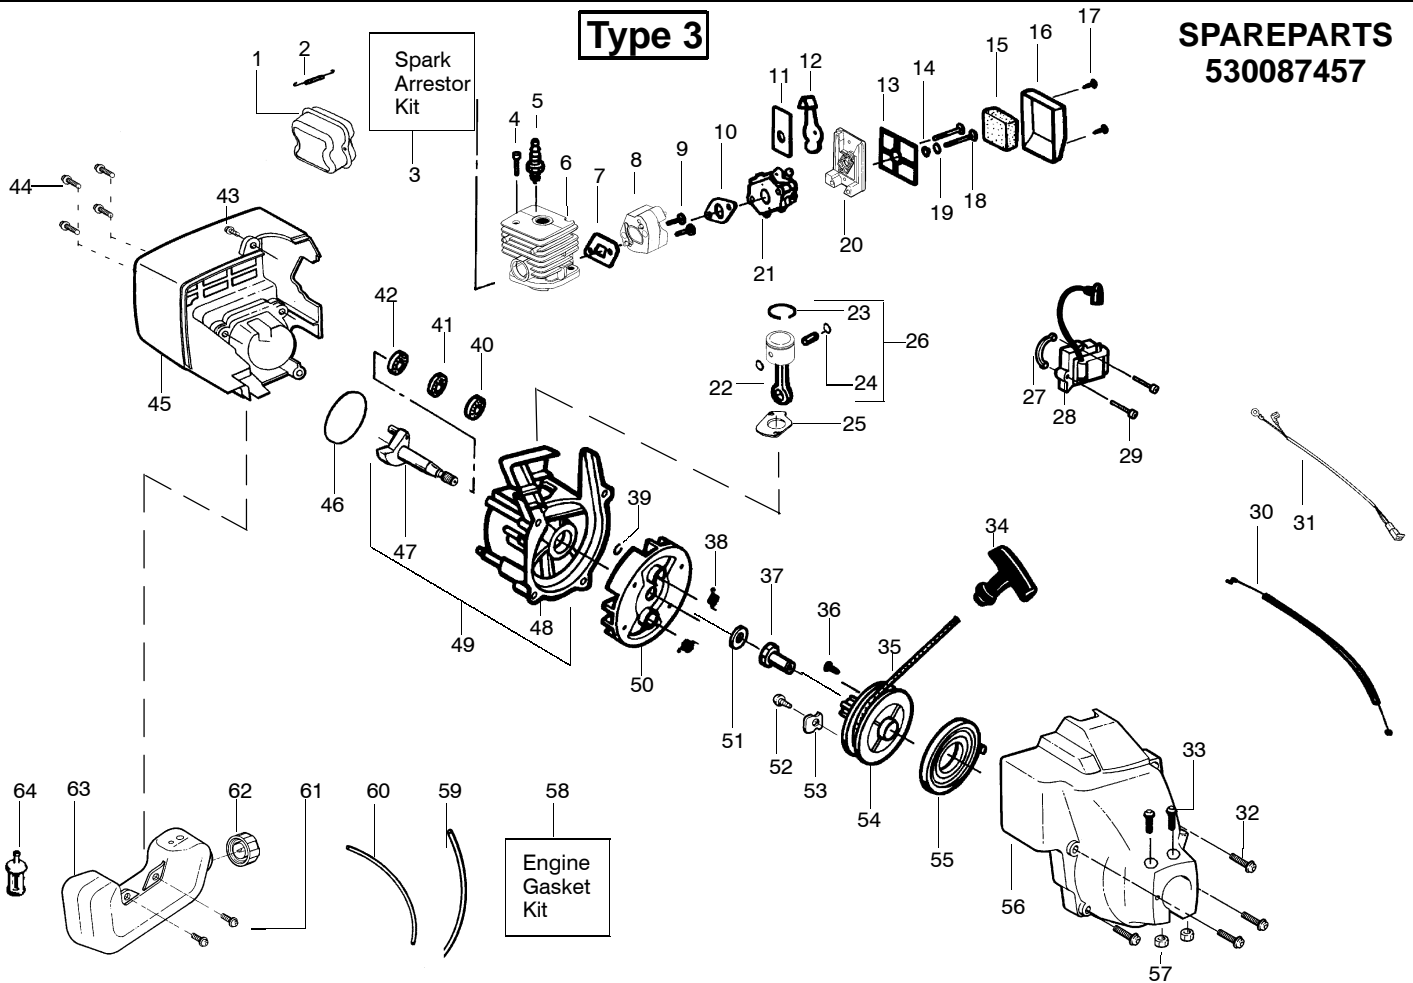

SPAREPARTS
530087457

Type 3

Ref.	Part No.	Description	Ref.	Part No.	Description	Ref.	Part No.	Description
1.	530071396	Kit—Muffler	25.	530071257	Gasket—Cylinder(kit)	48.	530012491	Assy—Crankcase (Incl 40—42)
2.	530042088	Spring—Muffler	26.	530069987	Kit—Piston (Incl. 23, 24)	49.	530071360	Assy—C'case & C'shaft (Incl.39,47,48)
3.	530071391	Kit—Spark Arrestor	27.	530036145	Spacer— Ignit. Module	50.	530069886	Assy—Flywheel
4.	530015953	Screw	28.	530039163	Ignition Module	51.	530015828	Washer—Flat
5.	Champion	Spark Plug (RCJ 6Y)	29.	530015954	Screw	52.	530016224	Screw
6.	530069757	Kit—Cylinder	30.	530036744	Assy—Throttle Cable	53.	530053985	Retainer—Pulley
7.	530071257	Gasket— Adpt(kit)	31.	530047278	Assy—Switch Wire	54.	530069400	Kit—Starter Pulley (Incl. 36)
8.	530056403	Carb. Adaptor	32.	530015810	Screw	55.	530042085	Starter Spring
9.	530016014	Screw	33.	530015767	Screw	56.	530053697	Assy—Fan Housing
10.	530071257	Gasket—Carb. (kit)	34.	530027569	Starter Handle	57.	530015768	Locknut
11.	530038747	Choke Plate	35.	530069232	Kit—Rope	58.	530071257	Kit—Engine Gasket (Incl. 7,10,25,46)
12.	530038686	Choke Shutter	36.	530016080	Screw	59.	530069216	Kit—Fuel Line
13.	530036569	Filter Plate	37.	530027953	Drive Coupling	60.	530069247	Kit—Fuel Line
14.	530015254	Washer	38.	530023817	Starter Dog Spring	61.	530016379	Retainer
15.	530036575	Air Filter Foam	39.	530015941	Retain. Ring—C'shaft	62.	530014347	Assy—Fuel Cap
16.	530036568	Air Filter Cover	40.	530055728	Outer Bearing	63.	530056731	Assy—Fuel Tank
17.	530015880	Screw	41.	530071615	Kit—C'case Seal	64.	530095646	Assy—Fuel Pickup
18.	530016353	Screw	42.	530032125	Inner Bearing			
19.	530015852	Choke Spacer	43.	530015934	Screw			
20.	530052431	Air Box	44.	530015810	Screw			
21.	---	Kit—Carburetor Ass'y. (WA—226) (WT—631)	45.	530057026	Rear Shroud			
22.	530069615	Assy—Connecting Rod	46.	530071257	O—ring—C'case(kit)			
23.	530012472	Piston Ring	47.	530054753	Assy—Crankshaft			
24.	530015162	Piston Pin Retainer						

✓ = NEW PART NUMBER FOR THIS IPL

* = REFER TO THE SERVICE REFERENCE INDICATED FOR MORE INFORMATION. (LOCATED AT END OF IPL)