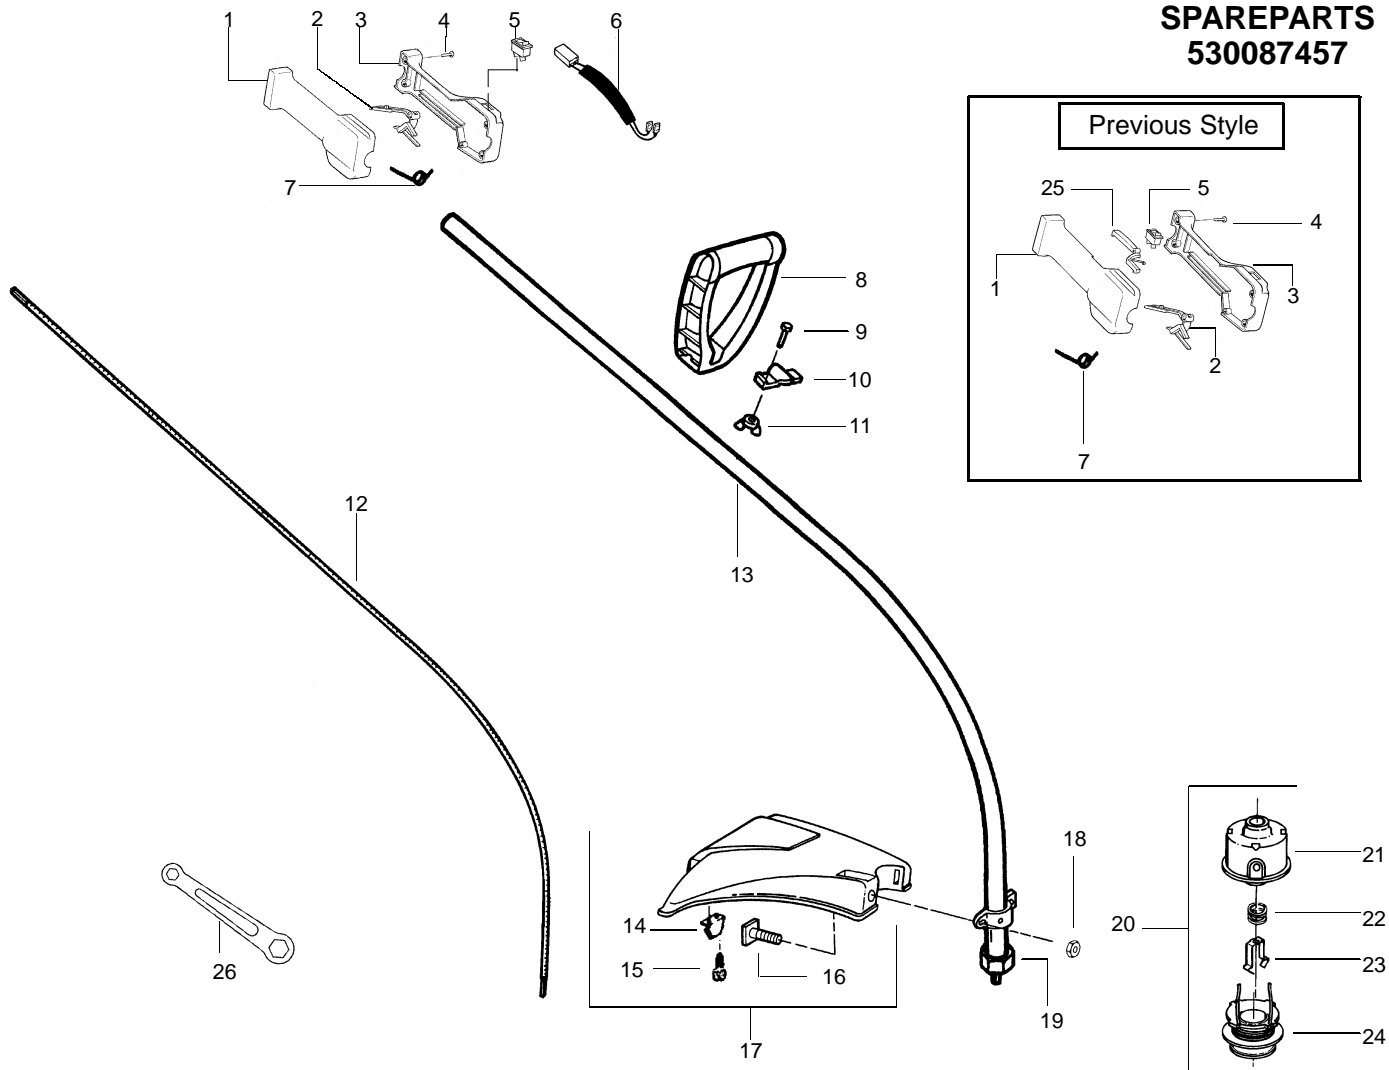

SPAREPARTS 530087457

Ref.	Part No.	Description	Ref.	Part No.	Description
1.	---	Throttle Hsg. (Right)	16.	530015820	Bolt-Handle/Shield
	530402025	(previous style)		530071724	
2.	530053968	Throttle Lever	18.	530015197	Nut
	530056334			(current style)	
3.	---	Throttle Hsg. (Left)	19.	952715588	Assy-Cutting Head (Incl. 21-24)
	530402026			(previous style)	
4.	530053969	(current style)	22.	530053241	Spring-Return
	530015886			Screw	
5.	530069572	Kit-Switch	24.	952715587	Spool w/Line
	530047307			Assy-Throttle Leadwire	
7.	530027597	Spring Lever Return	26.	530056401	Wrench
	530094673			Handle	
8.	530015820	Bolt-Handle/Shield	530163967	530163966	Euro Scan
	530094847			Clamp-Handle	
10.	530016118	Wingnut			
11.	530053428	Flex-Drive Shaft			
12.	530071421	Assy-Drive Shaft Hsg.			
13.	530052286	Line Limiter			
14.	530015814	Screw			

24cc Engine

25cc Engine

Part No.	Description
530069987	Kit-Piston
530069757	Kit-Cylinder
530069615	Kit-Connecting Rod
530069913	Kit-Gasket

Part No.	Description
530071357	Kit-Piston
530071359	Kit-Cylinder
530069945	Kit-Connecting Rod
530071363	Kit-Gasket