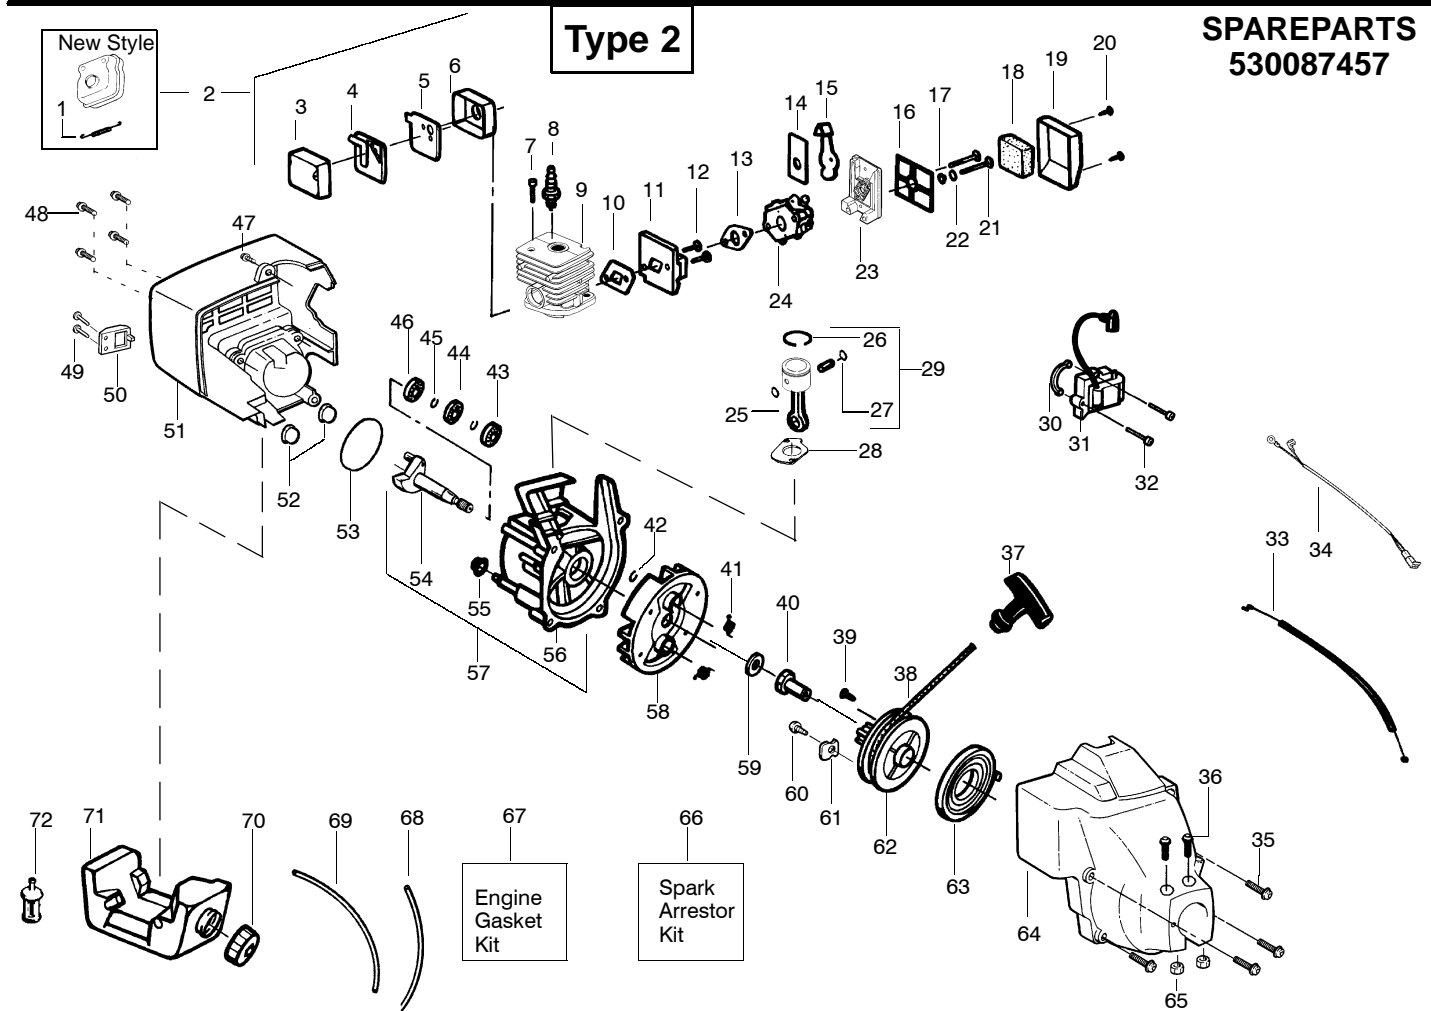

**SPAREPARTS
530087457**

Ref.	Part No.	Description	Ref.	Part No.	Description	Ref.	Part No.	Description
1.	-	Muffler Spring	24.	530069754	Carburetor Ass'y. Kit	51.	530049707	Rear Shroud
	530016197	Old Style			(Includes Limiter Cap)	52.	530036793	Isolator-Shroud
	530042088	New Style	25.	*****	Connecting Rod Ass'y.	53.	*****	Gasket-C'case(kit)
2.	-	Muffler Kit	26.	530012472	Piston Ring	54.	530014532	Crankshaft Ass'y.
		(Incls. 3-6)	27.	530015162	Piston Pin Retainer	55.	530053725	Isolator-Crankcase
	530069989	Old Style	28.	*****	Gasket-Cylinder(kit)	56.	530014861	Crankcase Ass'y.
	530071390	New Style	29.	*****	Piston Kit			(Incl 43-46)
3.	530036578	Muffler Body	30.	530036145	Spacer-Ignit. Module	57.	530014729	C'case & C'shaft Assy.
4.	530053500	Muffler Baffle-Exit	31.	530039163	Ignition Module			(Incl.42,54,56)
5.	530053499	Muffler Baffle-First	32.	530015954	Screw	58.	530069886	Flywheel Ass'y.
6.	530036577	Muffler Cover	33.	530036744	Throttle Cable Ass'y.	59.	530015828	Washer-Flat
7.	530015953	Screw	34.	530047278	Switch Wire Ass'y.	60.	530016224	Screw
8.	Champion	Spark Plug (RCJ 6Y)	35.	530015810	Screw	61.	530053985	Retainer-Pulley
9.	*****	Cylinder Kit	36.	530015767	Screw	62.	530069400	Starter Pulley Kit
10.	*****	Gasket-Adpt(kit)	37.	530027569	Starter Handle			(Incl. 39)
11.	530055459	Carb. Adaptor	38.	530069232	Rope Kit	63.	530042085	Starter Spring
12.	530016014	Screw	39.	530016080	Screw	64.	530053697	Fan Housing Ass'y.
13.	*****	Gasket-Carb.(kit)	40.	530027953	Drive Coupling	65.	530015768	Locknut
14.	530038747	Choke Plate	41.	530023817	Starter Dog Spring	66.	-	Spark Arrestor Kit
15.	530038686	Choke Shutter	42.	530015941	Retain. Ring-C'shaft			Old Style
16.	530036569	Filter Plate	43.	530032124	Outer Bearing			New Style
17.	530015254	Washer	44.	530019179	C'case Seal	67.	*****	Engine Gasket Kit
18.	530036575	Air Filter Foam	45.	530015945	RetainerRing-C'case			(Incl. 10,13,28,53)
19.	530036568	Air Filter Cover	46.	530032125	Inner Bearing	68.	530069216	Kit-Fuel Line
20.	530015880	Screw	47.	530015934	Screw	69.	530069247	Kit-Fuel Line
21.	530016353	Screw	48.	530015810	Screw	70.	530014347	Fuel Cap Ass'y.
22.	530015852	Choke Spacer	49.	530015675	Screw	71.	530049299	Fuel Tank Ass'y
23.	530052431	Air Box	50.	530037045	Muffler Guard	72.	530095646	Fuel Pickup Ass'y.

✓ = NEW PART NUMBER FOR THIS IPL

* = REFER TO THE SERVICE REFERENCE INDICATED FOR MORE INFORMATION. (LOCATED AT END OF IPL)