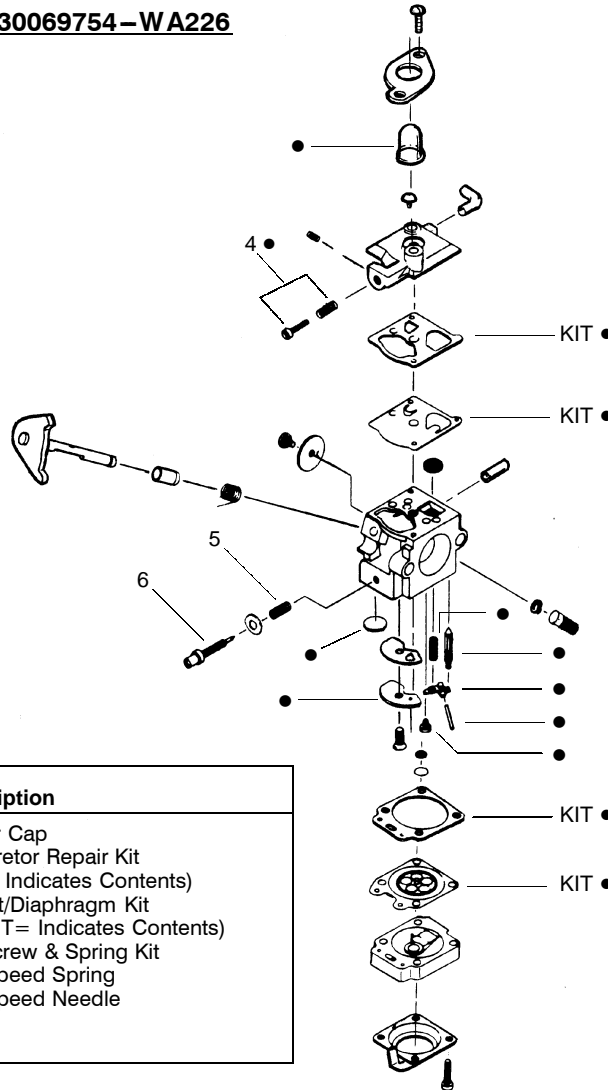

Carburetor Assembly #530069754-WA226

Carb.
Repair
Kit

2

Gasket/
Diaph.
Kit

3

Ref.	Part No.	Description
1.	530038403	Limiter Cap
2.	530069842	Carburetor Repair Kit (● Indicates Contents)
3.	530069844	Gasket/Diaphragm Kit (KIT= Indicates Contents)
4.	530035296	Idle Screw & Spring Kit
5.	530035342	Low Speed Spring
6.	530035341	Low Speed Needle

Kit - Carburetor Assembly No. 530071635 - WT-631

Note: No Repair kits are available for this carburetor, please order the complete assembly part number 530-071635 (WT-631)