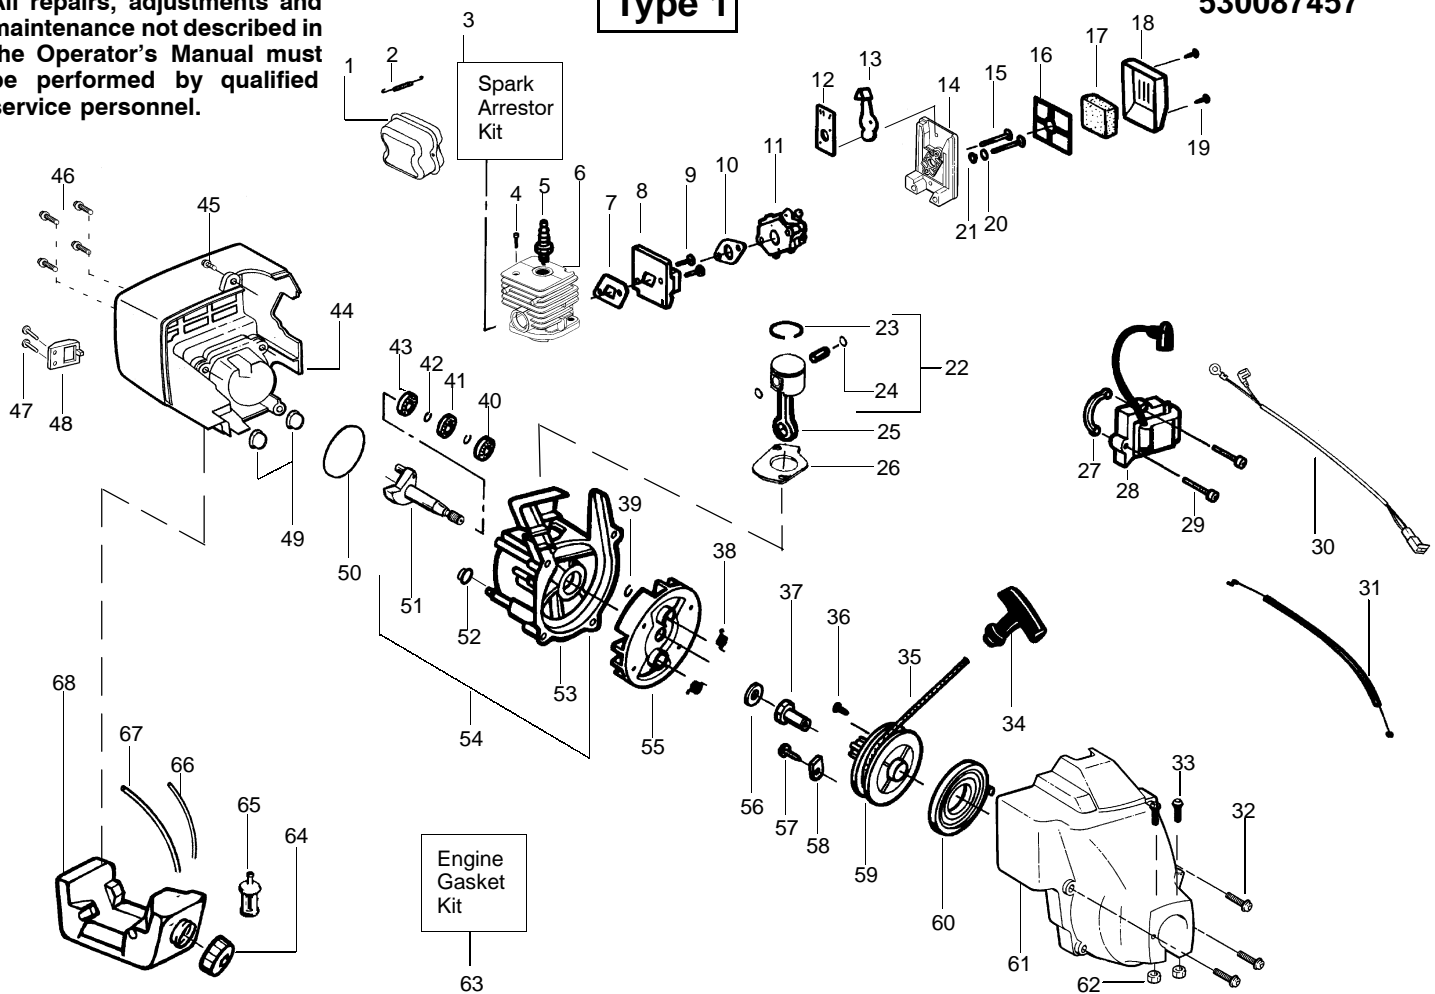

WARNING

All repairs, adjustments and maintenance not described in the Operator's Manual must be performed by qualified service personnel.

SPAREPARTS 530087457

Type 1

Ref.	Part No.	Description	Ref.	Part No.	Description	Ref.	Part No.	Description
1.	530069660	Kit - Muffler (incl. 2,3)	25.	*****	Kit-Conn. Rod Ass'y.	51.	530054753	Assy-Crankshaft
2.	530042088	Spring-Muffler	26.	*****	Gasket-Cylinder (Kit)	52.	530036792	Isolator-C'Case
3.	530071391	Kit-Spark Arrestor	27.	530036145	Spacer-Module	53.	530012491	Assy-Crankcase
4.	530015953	Screw-Cylinder	28.	530039163	Module-Ignition			(Incl. 40-43)
5.	Champion	Spark Plug (RCJ 6Y)	29.	530015954	Screw	54.	530071360	Assy-C'case & C'shaft
6.	*****	Kit - Cylinder	30.	530047278	Assy-Switch Wire			(Incl. 39,51,53)
7.	*****	Gasket-Cyl./Carb.(Kit)	31.	530036744	Assy-Throttle Cable	55.	530069886	Assy-Flywheel
8.	530055459	Adaptor-Carb.	32.	530015810	Screw	56.	530015828	Washer-Flat
9.	530016014	Screw	33.	530016072	Screw	57.	530015775	Screw
10.	*****	Gasket-Carb. (Kit)	34.	530027569	Handle-Starter	58.	530053985	Retainer-Pulley
11.	530069754	Kit - Carburetor Ass'y (Incl. Limiter Cap)	35.	530069232	Kit - Rope	59.	530069400	Kit-Starter Pulley
			36.	530016326	Screw			(Incl. 36)
12.	530038747	Plate-Choke Mounting	37.	530027953	Coupling-Drive	60.	530042085	Spring-Starter
13.	530038686	Shutter-Choke	38.	530023817	Spring-Starter Dog	61.	530071527	Assy. - Fan Housing
14.	530052431	Box-Air	39.	530015941	Retain. Ring-C'shaft	62.	530015768	Nut
15.	530016353	Screw	40.	530055728	Bearing-Outer	63.	*****	Kit-Engine Gasket
16.	530036569	Plate - Filter Support	41.	530019264	Seal-C'case			(Incl. 7,10,26,50)
17.	530036575	Air Filter- Foam	42.	530015945	Retainer Ring-C'case	64.	530014347	Assy-Fuel Cap
18.	530036568	Cover-Air Filter	43.	530032125	Bearing-Inner	65.	530095646	Assy-Fuel Pickup
19.	530015880	Screw	44.	530049707	Shroud-Rear	66.	530069216	Kit-Fuel Line
20.	530015852	Spacer-Choke	45.	530015934	Screw	67.	530069247	Kit-Fuel Line
21.	530015254	Washer	46.	530015810	Screw	68.	530049299	Assy-Fuel Tank
22.	*****	Kit - Piston (Incl. 23, 24 & Pin)	47.	530015765	Screw			(Incl. cap, lines,filter)
23.	530055120	Ring-Piston	48.	530037045	Guard-Muffler			
24.	530015162	Ret.-Piston Pin	49.	530036793	Isolator-Shroud			
			50.	*****	O-Ring-C'case/Shrd (Kit)			

✓ = NEW PART NUMBER FOR THIS IPL

* = REFER TO THE SERVICE REFERENCE INDICATED FOR MORE INFORMATION. (LOCATED AT END OF IPL)