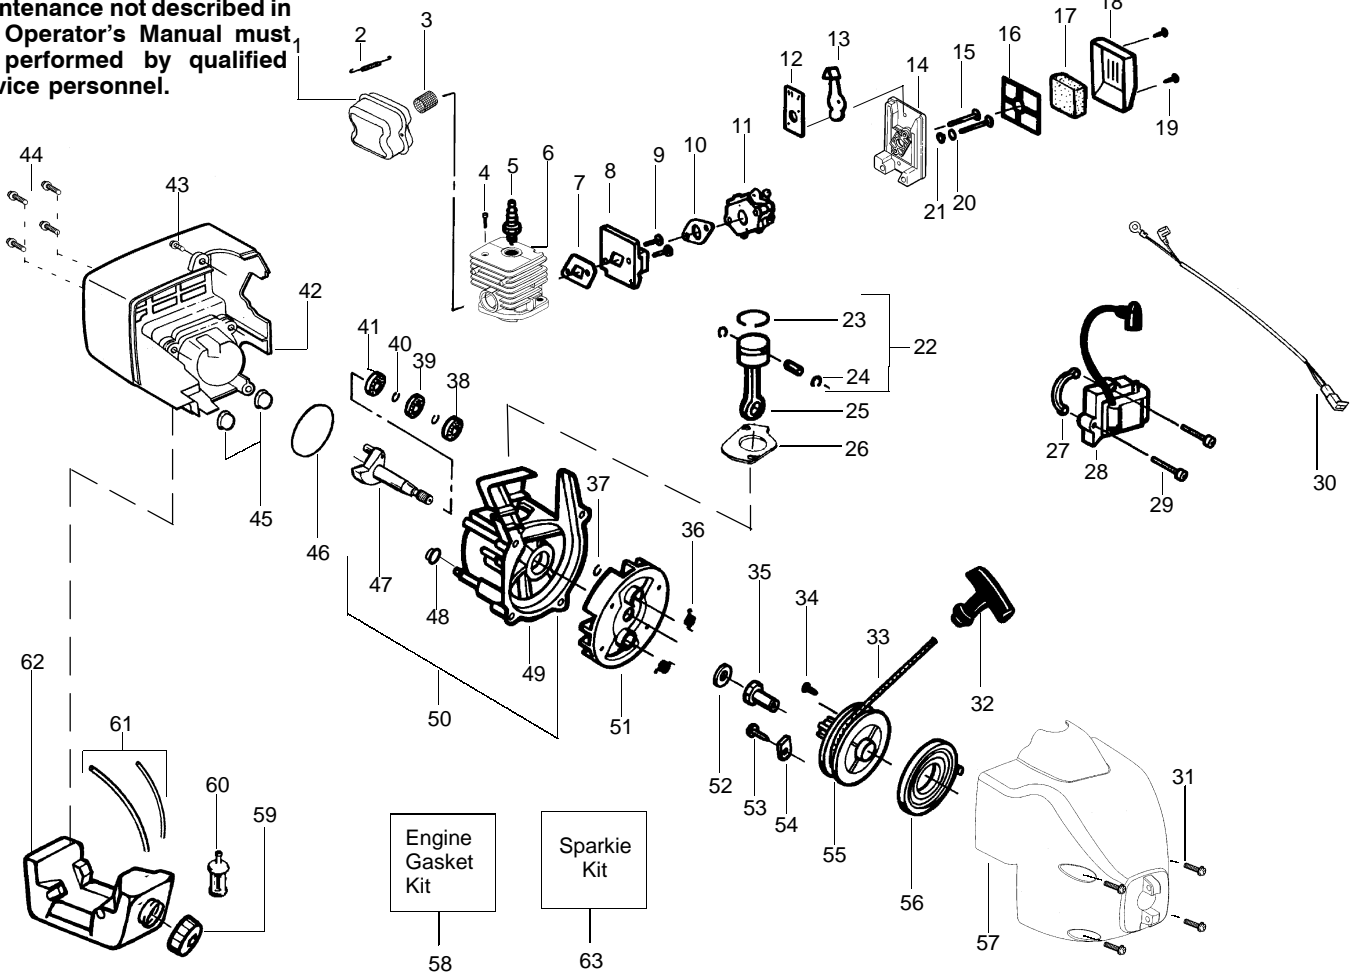

WARNING

All repairs, adjustments and maintenance not described in the Operator's Manual must be performed by qualified service personnel.

SPAREPARTS 530086887

Ref.	Part No.	Description	Ref.	Part No.	Description	Ref.	Part No.	Description
1.	530071390	Kit - Muffler (incl. 2,3)	24.	530015162	Ret.-Piston Pin	48.	530036792	Isolator-C'Case
2.	530042088	Spring-Muffler	25.	530069945	Kit-Conn. Rod Ass'y.	49.	530012414	Assy-Crankcase (Incl. 38-41)
3.	530071391	Screen-Spark Arrestor	26.	530071535	Gasket-Cylinder (Kit)	50.	530071337	Assy-C'case & C'shaft (Incl. 37,47,49)
4.	530015953	Screw-Cylinder	27.	530036145	Spacer-Module	51.	530069886	Assy-Flywheel
5.	Champion	Spark Plug (RCJ 8Y)	28.	530039211	Module-Ignition	52.	530015828	Washer-Flat
6.	530071359	Kit - Cylinder	29.	530015954	Screw	53.	530015775	Screw
7.	530071535	Gasket-Cyl./Carb.(Kit)	30.	530047278	Assy-Switch Wire	54.	530053985	Retainer-Pulley
8.	530069758	Kit - Carb. Adaptor	31.	530015810	Screw	55.	530071536	Kit-Starter Pulley (Incl. 34)
9.	530016014	Screw	32.	530027569	Handle-Starter	56.	530042086	Spring-Starter
10.	530071535	Gasket-Carb. (Kit)	33.	530071542	Kit - Rope	57.	530071527	Assy. - Fan Housing
11.	530069754	Kit - Carburetor Ass'y (Incl. Limiter Cap)	34.	530016326	Screw	58.	530071535	Kit-Engine Gasket (Incl. 7,10,26,46)
12.	530038747	Plate-Choke Mounting	35.	530027953	Coupling-Drive	59.	530014347	Assy-Fuel Cap
13.	530035499	Shutter-Choke	36.	530023817	Spring-Starter Dog	60.	530095646	Assy-Fuel Pickup
14.	530052431	Box-Air	37.	530015941	Retain. Ring-C'shaft	61.	530069599	Kit-Fuel Line
15.	530015887	Screw	38.	530032124	Bearing-Outer	62.	530049933	Assy-Fuel Tank (Incl. cap, lines,filter)
16.	530036569	Plate - Filter Support	39.	530019179	Seal-C'case	63.	507475326	Kit-Sparkie (Incl. spring term. & boot)
17.	530036575	Air Filter- Foam	40.	530015945	Retainer Ring-C'case			
18.	530054414	Cover-Air Filter	41.	530032125	Bearing-Inner			
19.	530015892	Screw	42.	530049707	Shroud-Rear			
20.	530015852	Spacer-Choke	43.	530015934	Screw			
21.	530015254	Washer	44.	530015810	Screw			
22.	530071357	Kit - Piston (Incl. 23, 24 & Pin)	45.	530036793	Isolator-Shroud			
23.	530055120	Ring-Piston	46.	530071535	O-Ring-C'case/Shrd (Kit)			
			47.	530012413	Assy-Crankshaft