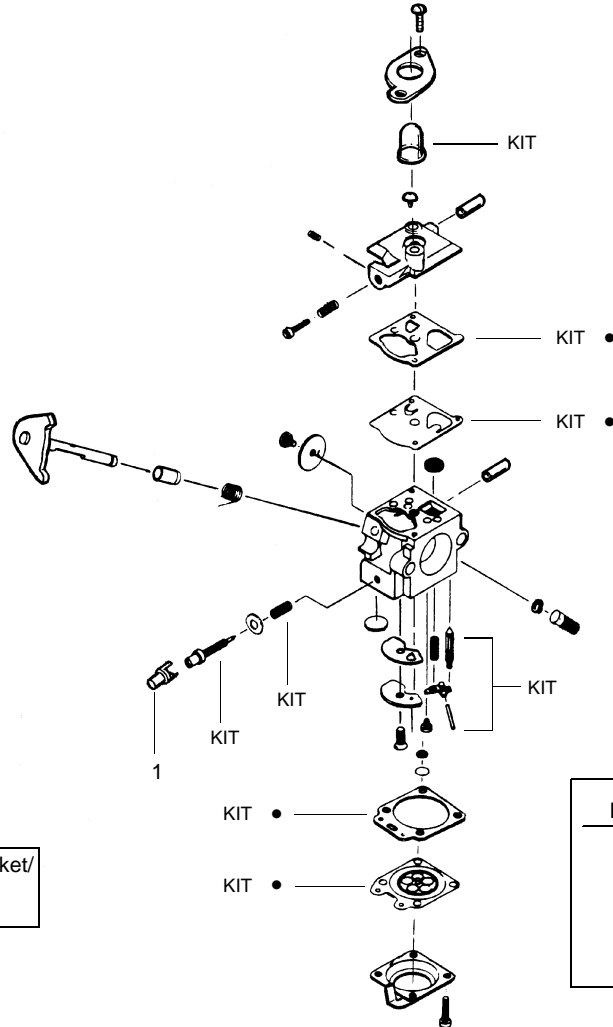

Carburetor Assembly #530069754 (WA-226)

Carb.
Repair
Kit

2

Gasket/
Dia.
Kit

3

Ref.	Part No.	Description
1.	530038404	Limiter Cap
2.	530069842	Carburetor Repair Kit (KIT = Indicates Contents)
3.	530069844	Gasket Diaphragm Kit (• = Indicates Contents)