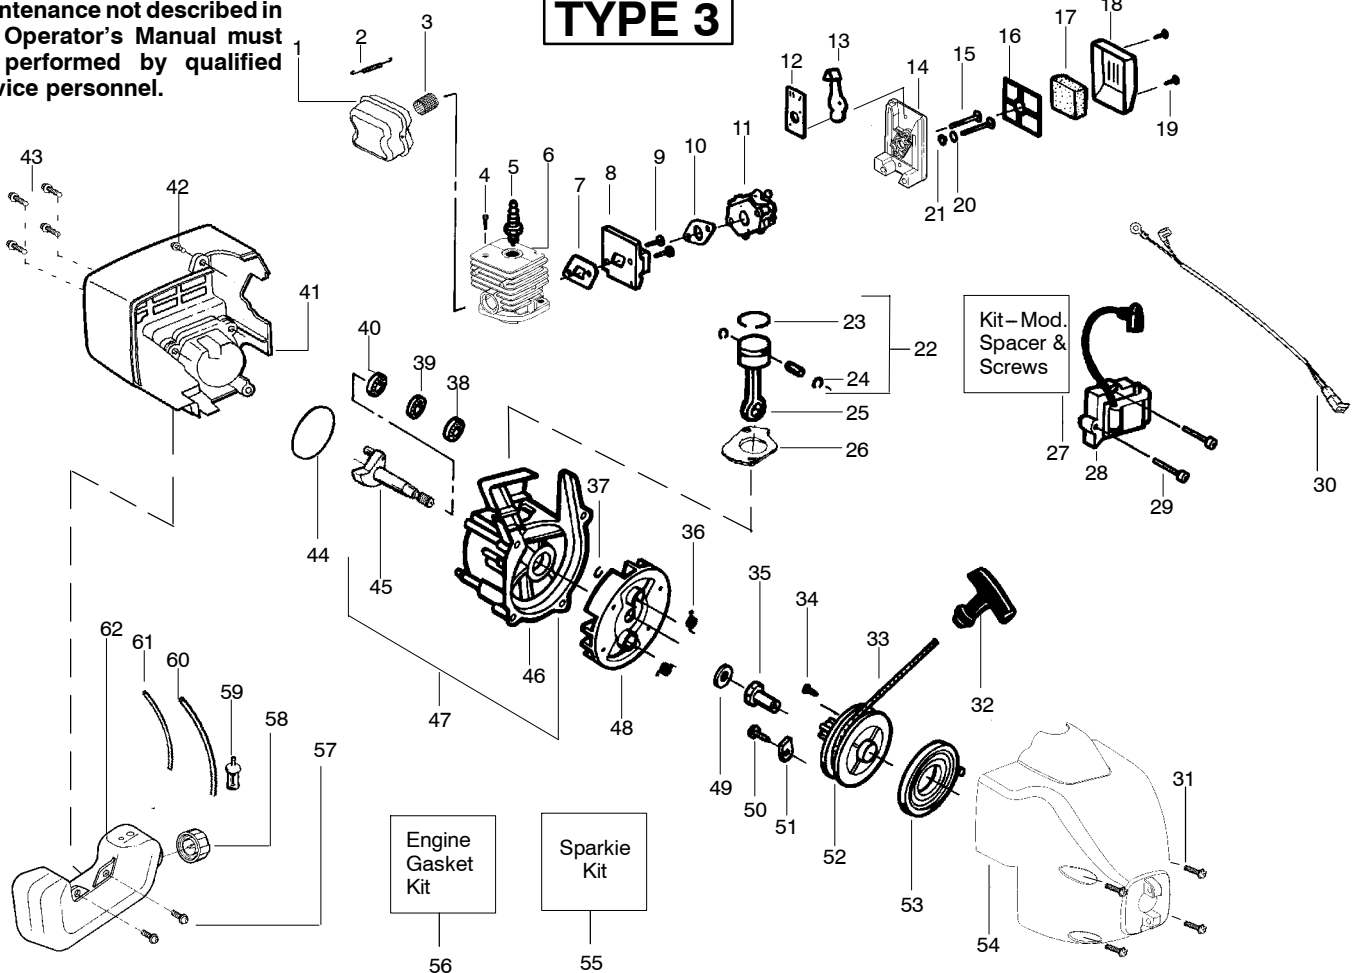

WARNING
All repairs, adjustments and maintenance not described in the Operator's Manual must be performed by qualified service personnel.

SPAREPARTS
530086887

TYPE 3

Ref.	Part No.	Description	Ref.	Part No.	Description	Ref.	Part No.	Description
1.	530071390	Kit - Muffler (incl. 2,3)	23.	530055120	Ring-Piston	46.	530071627	Assy-Crankcase (Incl. 38-40)
2.	530042088	Spring-Muffler	24.	530015162	Ret.-Piston Pin	47.	530071675	Assy-C'case & C'shaft (Incl. 37,45,46)
3.	530071391	Screen-Spark Arrestor	25.	530069945	Kit-Conn. Rod Ass'y.	48.	530069886	Assy-Flywheel
4.	530015953	Screw-Cylinder	26.	530071535	Gasket-Cylinder (Kit)	49.	530015828	Washer-Flat
5.	Champion	Spark Plug (RCJ 6Y)	27.	530071731	Kit-Module Spacer & Screws	50.	530015775	Screw
6.	530071359	Kit - Cylinder	28.	530039211	Module-Ignition	51.	530053985	Retainer-Pulley
7.	530071535	Gasket-Cyl./Carb. (Kit)	29.	530016357	Screw	52.	530071536	Kit-Starter Pulley (Incl. 34)
8.	530069758	Kit - Carb. Adaptor	30.	530047278	Assy-Switch Wire	53.	530042086	Spring-Starter
9.	530016014	Screw	31.	530015810	Screw	54.	530071527	Assy. - Fan Housing
10.	530071535	Gasket-Carb. (Kit)	32.	530027569	Handle-Starter	55.	507475326	Kit-Sparkie (Incl. spring term. & boot)
11.	---	Kit - Carburetor Ass'y (WA-226) (WT-631)	33.	530071542	Kit - Rope	56.	530071535	Kit-Engine Gasket (Incl. 7,10,26,44)
12.	530038747	Plate-Choke Mounting	34.	530016391	Screw	57.	530016379	Retainer-Tank
13.	530035499	Shutter-Choke	35.	530027953	Coupling-Drive	58.	530014347	Assy-Fuel Cap
14.	530052431	Box-Air	36.	530023817	Spring-Starter Dog	59.	530095646	Assy-Fuel Pickup
15.	530015887	Screw	37.	530015941	Retain. Ring-C'shaft	60.	530069247	Kit-Fuel Line(small)
16.	530036569	Plate - Filter Support	38.	530055728	Bearing-Outer	61.	530069216	Kit-Fuel Line(large)
17.	530036575	Air Filter- Foam	39.	530071615	Kit-C'case Seal	62.	530056731	Assy-Fuel Tank (Incl. cap, lines,filter)
18.	530054414	Cover-Air Filter	40.	530032125	Bearing-Inner			
19.	530015892	Screw	41.	530057026	Shroud-Rear			
20.	530015852	Spacer-Choke	42.	530015886	Screw			
21.	530015254	Washer	43.	530015810	Screw			
22.	530071357	Kit - Piston (Incl. 23, 24 & Pin)	44.	530071535	O-Ring-C'case/Shrd (Kit)			
			45.	530012413	Assy-Crankshaft			

✓ = NEW PART NUMBER FOR THIS IPL

* = REFER TO THE SERVICE REFERENCE INDICATED FOR MORE INFORMATION. (LOCATED AT END OF IPL)