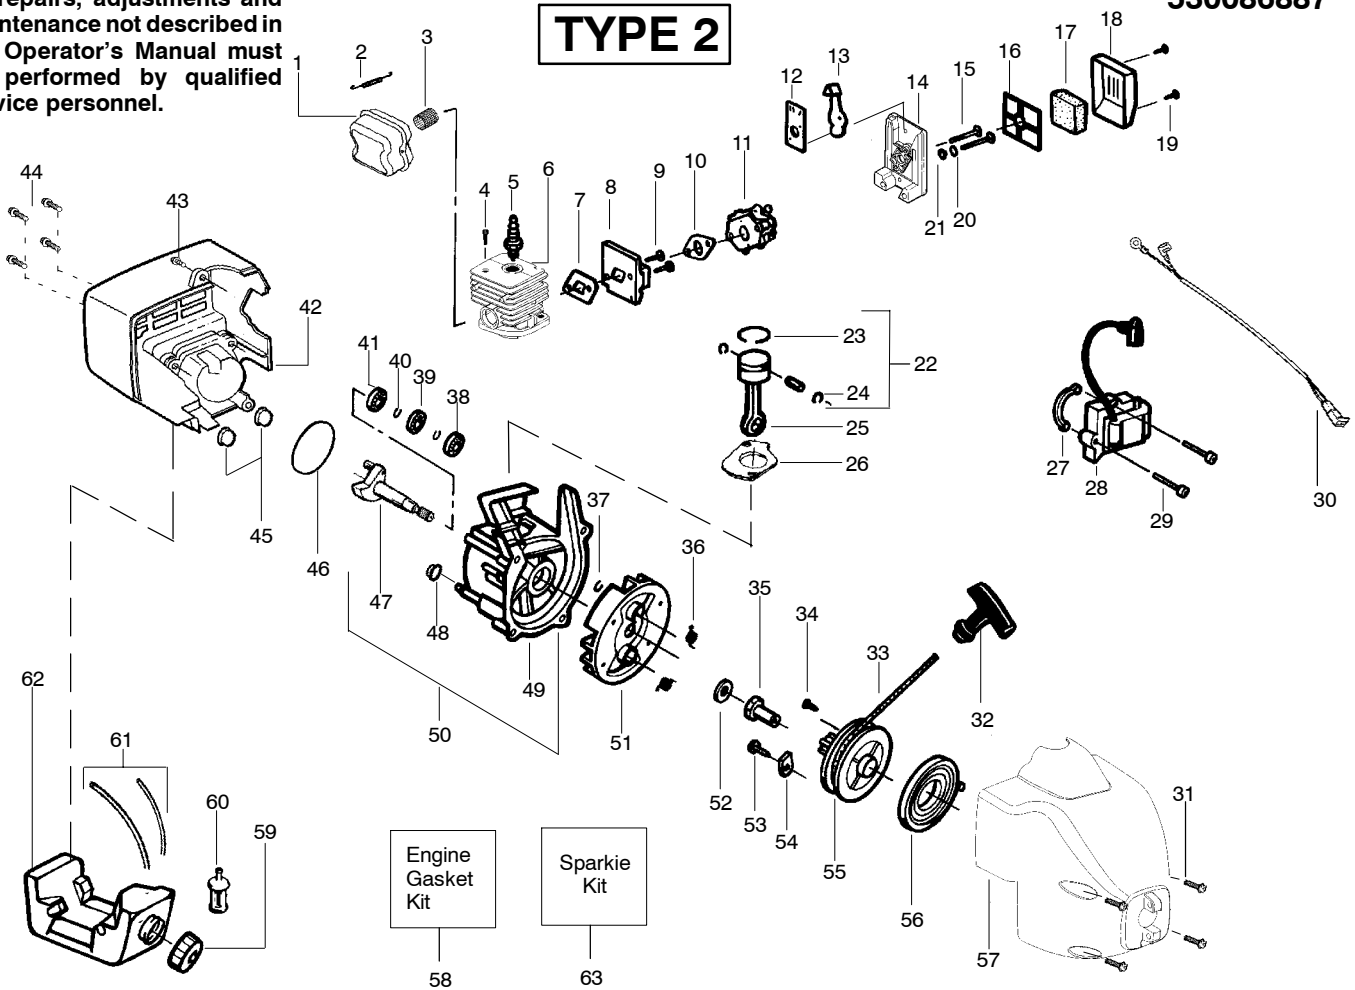

WARNING
All repairs, adjustments and maintenance not described in the Operator's Manual must be performed by qualified service personnel.

SPAREPARTS 530086887

Ref.	Part No.	Description	Ref.	Part No.	Description	Ref.	Part No.	Description
1.	530071390	Kit - Muffler (incl. 2,3)	24.	530015162	Ret.-Piston Pin	48.	530036792	Isolator-C'Case
2.	530042088	Spring-Muffler	25.	*****	Kit-Conn. Rod Ass'y.	49.	530012414	Assy-Crankcase (Incl. 38-41)
3.	530071391	Screen-Spark Arrestor	26.	*****	Gasket-Cylinder (Kit)	50.	530071337	Assy-C'case & C'shaft (Incl. 37,47,49)
4.	530015953	Screw-Cylinder	27.	530036145	Spacer-Module	51.	530069886	Assy-Flywheel
5.	Champion	Spark Plug (RCJ 8Y)	28.	530039211	Module-Ignition	52.	530015828	Washer-Flat
6.	*****	Kit - Cylinder	29.	530015954	Screw	53.	530015775	Screw
7.	*****	Gasket-Cyl./Carb.(Kit)	30.	530047278	Assy-Switch Wire	54.	530053985	Retainer-Pulley
8.	530069758	Kit - Carb. Adaptor	31.	530015810	Screw	55.	530071536	Kit-Starter Pulley (Incl. 34)
9.	530016014	Screw	32.	530027569	Handle-Starter	56.	530042086	Spring-Starter
10.	*****	Gasket-Carb. (Kit)	33.	530071542	Kit - Rope	57.	530071527	Assy. - Fan Housing
11.	530069754	Kit - Carburetor Ass'y (Incl. Limiter Cap)	34.	530016326	Screw	58.	*****	Kit-Engine Gasket (Incl. 7,10,26,46)
12.	530038747	Plate-Choke Mounting	35.	530027953	Coupling-Drive	59.	530014347	Assy-Fuel Cap
13.	530035499	Shutter-Choke	36.	530023817	Spring-Starter Dog	60.	530095646	Assy-Fuel Pickup
14.	530052431	Box-Air	37.	530015941	Retain. Ring-C'shaft	61.	530069599	Kit-Fuel Line
15.	530015887	Screw	38.	530032124	Bearing-Outer	62.	530049933	Assy-Fuel Tank (Incl. cap, lines,filter)
16.	530036569	Plate - Filter Support	39.	530019179	Seal-C'case	63.	507475326	Kit-Sparkie (Incl. spring term. & boot)
17.	530036575	Air Filter- Foam	40.	530015945	Retainer Ring-C'case			
18.	530054414	Cover-Air Filter	41.	530032125	Bearing-Inner			
19.	530015892	Screw	42.	530049707	Shroud-Rear			
20.	530015852	Spacer-Choke	43.	530015934	Screw			
21.	530015254	Washer	44.	530015810	Screw			
22.	*****	Kit - Piston (Incl. 23, 24 & Pin)	45.	530036793	Isolator-Shroud			
23.	530055120	Ring-Piston	46.	*****	O-Ring-C'case/Shrd (Kit)			
			47.	530012413	Assy-Crankshaft			

↙ = NEW PART NUMBER FOR THIS IPL

* = REFER TO THE SERVICE REFERENCE INDICATED FOR MORE INFORMATION. (LOCATED AT END OF IPL)