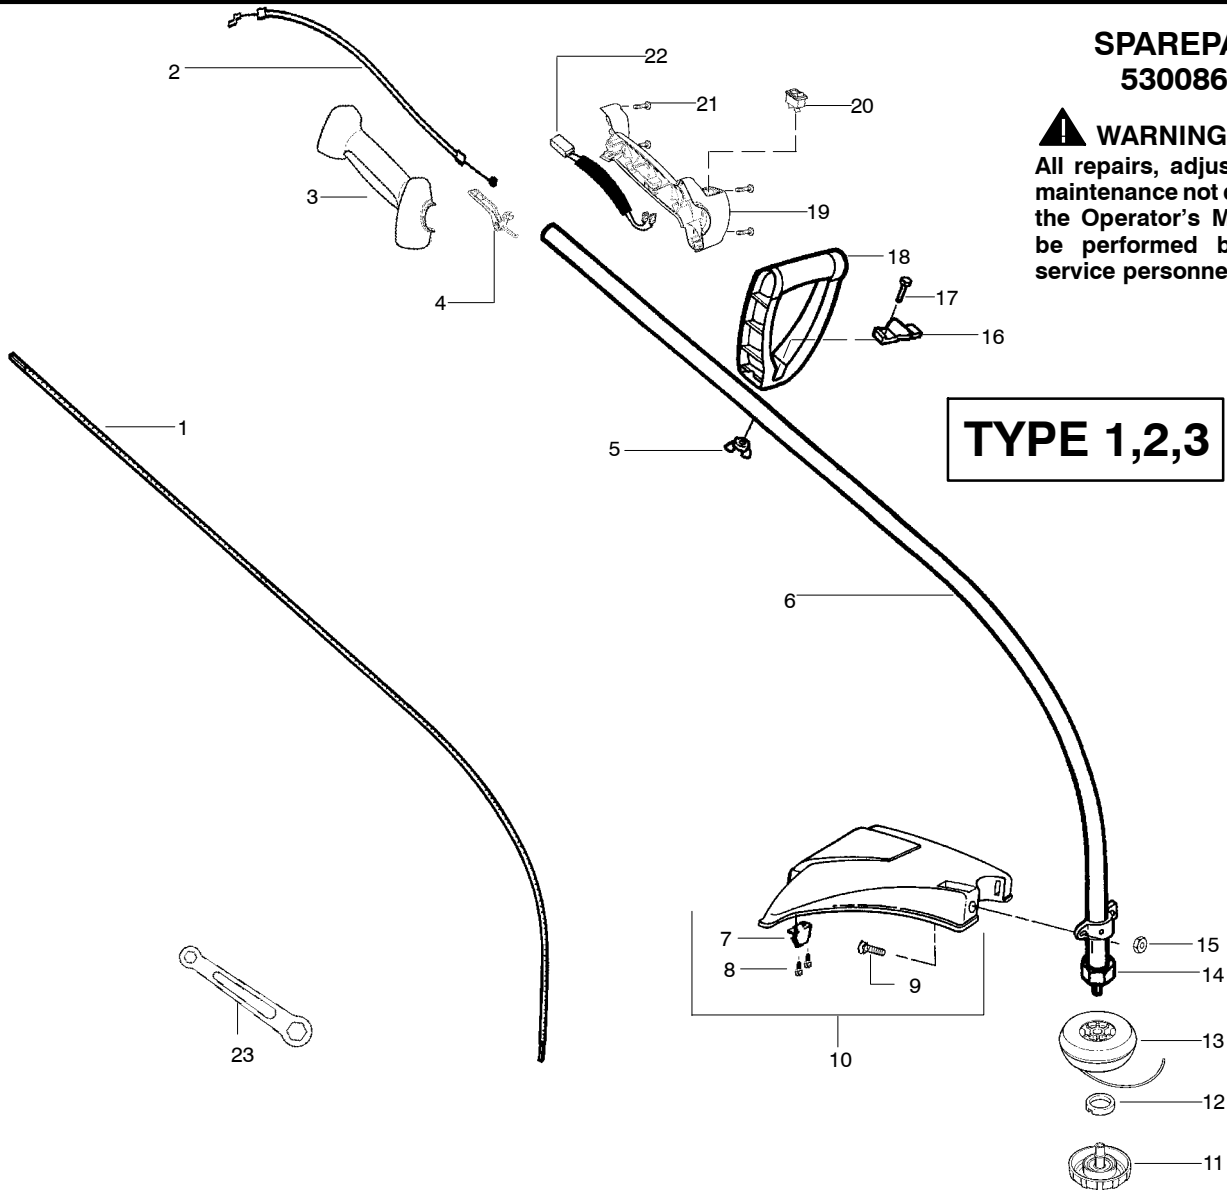

SPAREPARTS 530086887

⚠ WARNING
All repairs, adjustments and maintenance not described in the Operator's Manual must be performed by qualified service personnel.

TYPE 1,2,3

Ref.	Part No.	Description	Ref.	Part No.	Description
1.	530053614	Shaft-Flex	17.	530015820	Bolt-Handle/Shield
2.	530055159	Assy-Throttle Cable	18.	530094673	Handle-Assist
3.	530054990	Hsg.-Throttle (Right)	19.	530056425	Hsg.-Throttle (Left)
4.	530038682	Trigger	20.	530069572	Kit-Switch
5.	530016118	Wingnut-Handle/Shield	21.	530016179	Screw
6.	530071539	Kit-Drive Shaft Hsg. Assy.	22.	530049072	Assy-Front Wire
7.	530052286	Limiter-Line	23.	530056401	Wrench
8.	530015814	Screw-Line Limiter		Not Shown	
9.	530015820	Bolt-Handle/Shield		-	Operator Manual
10.	530071724	Kit-Shield Ass'y. (Incl. 7,8,9 & 15)		530163955	Scan
11.	530054222	Assy-Cap		530163956	Euro
12.	530403949	Guide-Line		530054766	Decal-Shaft Warning
13.	530095935	Assy.-Wound hub		530038973	Decal-Handle Space
14.	530094543	Dust Cup			
15.	530015197	nut			
16.	530094847	Clamp-Handle			

✓ = NEW PART NUMBER FOR THIS IPL

* = REFER TO THE SERVICE REFERENCE INDICATED FOR MORE INFORMATION. (LOCATED AT END OF IPL)

SPAREPARTS
530086887

Carburetor Assembly #530069754 (WA-226)

TYPE 1,2,3

Carb. Repair Kit
2

24cc Engine

25cc Engine

Part No.	Description
530069987	Kit-Piston
530069757	Kit-Cylinder
530069915	Kit-Connecting Rod
530069616	Kit-Gasket

Part No.	Description
530071357	Kit-Piston
530071359	Kit-Cylinder
530069945	Kit-Connecting Rod
530071535	Kit-Gasket