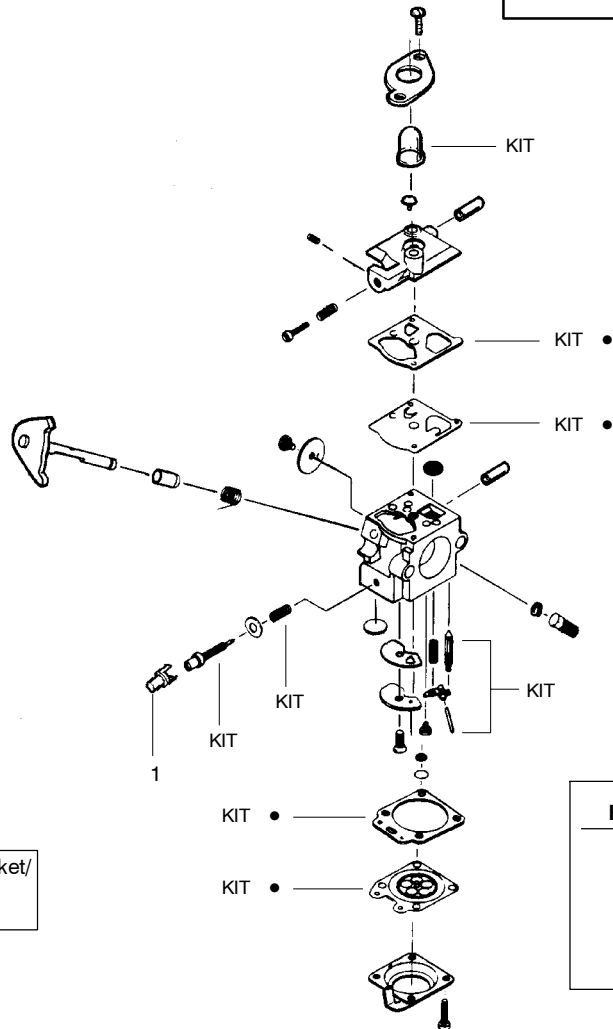

SPAREPARTS 530086887

⚠ WARNING
All repairs, adjustments and maintenance not described in the Operator's Manual must be performed by qualified service personnel.

TYPE 1,2,3

Ref.	Part No.	Description	Ref.	Part No.	Description
1.	530053614	Shaft-Flex	17.	530015820	Bolt-Handle/Shield
2.	530055159	Assy-Throttle Cable	18.	530094673	Handle-Assist
3.	530054990	Hsg.-Throttle (Right)	19.	530056425	Hsg.-Throttle (Left)
4.	530038682	Trigger	20.	530069572	Kit-Switch
5.	530016118	Wingnut-Handle/Shield	21.	530016179	Screw
6.	530071539	Kit-Drive Shaft Hsg. Assy.	22.	530049072	Assy-Front Wire
7.	530052286	Limiter-Line	23.	530056401	Wrench
8.	530015814	Screw-Line Limiter		Not Shown	
9.	530015820	Bolt-Handle/Shield		-	Operator Manual
10.	530071724	Kit-Shield Ass'y. (Incl. 7,8,9 & 15)		530163955	Scan
11.	530054222	Assy-Cap		530163956	Euro
12.	530403949	Guide-Line		530054766	Decal-Shaft Warning
13.	530095935	Assy.-Wound hub		530038973	Decal-Handle Space
14.	530094543	Dust Cup			
15.	530015197	nut			
16.	530094847	Clamp-Handle			

✓ = NEW PART NUMBER FOR THIS IPL

* = REFER TO THE SERVICE REFERENCE INDICATED FOR MORE INFORMATION. (LOCATED AT END OF IPL)

SPAREPARTS
530086887

Carburetor Assembly #530069754 (WA-226)

TYPE 1,2,3

Carb. Repair Kit
2

Gasket/Dia. Kit
3

Ref.	Part No.	Description
1. ✓	530038403	Limiter Cap
2.	530069842	Carburetor Repair Kit (KIT = Indicates Contents)
3.	530069844	Gasket Diaphragm Kit (• = Indicates Contents)

Kit - Carburetor Assembly No. 530071635 - WT-631