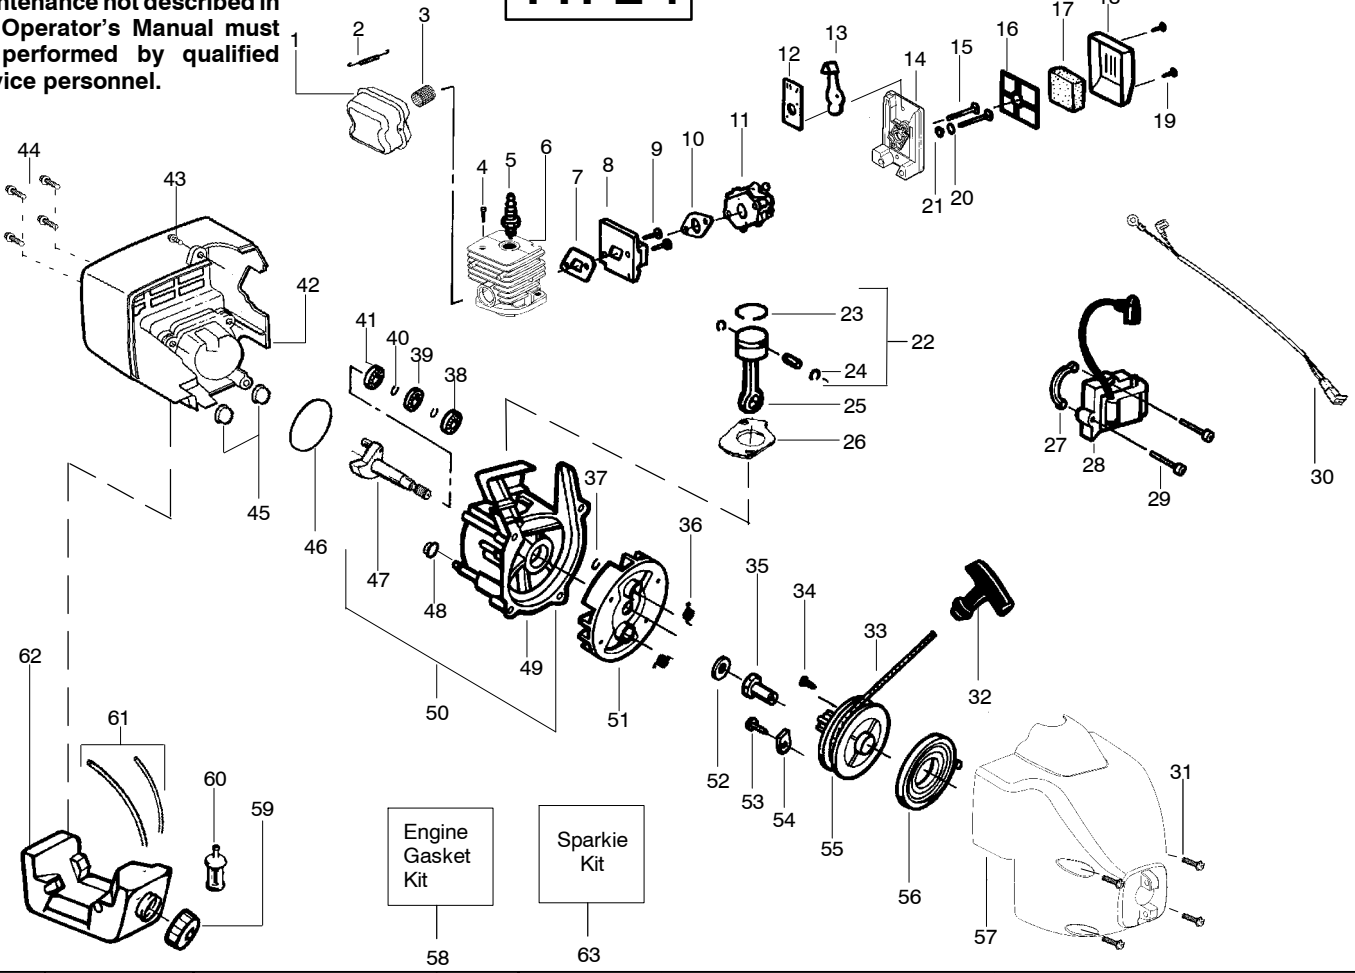

WARNING
All repairs, adjustments and maintenance not described in the Operator's Manual must be performed by qualified service personnel.

SPAREPARTS
530086887

TYPE 1

Ref.	Part No.	Description	Ref.	Part No.	Description	Ref.	Part No.	Description
1.	530071390	Kit - Muffler (incl. 2,3)	24.	530015162	Ret.-Piston Pin	48.	530036792	Isolator-C'Case
2.	530042088	Spring-Muffler	25.	*****	Kit-Conn. Rod Ass'y.	49.	530012414	Assy-Crankcase (Incl. 38-41)
3.	530071391	Screen-Spark Arrestor	26.	*****	Gasket-Cylinder (Kit)	50.	530071337	Assy-C'case & C'shaft (Incl. 37,47,49)
4.	530015953	Screw-Cylinder	27.	530036145	Spacer-Module	51.	530069886	Assy-Flywheel
5.	Champion	Spark Plug (RCJ 8Y)	28.	530039211	Module-Ignition	52.	530015828	Washer-Flat
6.	*****	Kit - Cylinder	29.	530015954	Screw	53.	530015775	Screw
7.	*****	Gasket-Cyl./Carb.(Kit)	30.	530047278	Assy-Switch Wire	54.	530053985	Retainer-Pulley
8.	530069758	Kit - Carb. Adaptor	31.	530015810	Screw	55.	530071536	Kit-Starter Pulley (Incl. 34)
9.	530016014	Screw	32.	530027569	Handle-Starter	56.	530042086	Spring-Starter
10.	*****	Gasket-Carb. (Kit)	33.	530071542	Kit - Rope	57.	530071527	Assy. - Fan Housing
11.	530069754	Kit - Carburetor Ass'y (Incl. Limiter Cap)	34.	530016326	Screw	58.	*****	Kit-Engine Gasket (Incl. 7,10,26,46)
12.	530038747	Plate-Choke Mounting	35.	530027953	Coupling-Drive	59.	530014347	Assy-Fuel Cap
13.	530035499	Shutter-Choke	36.	530023817	Spring-Starter Dog	60.	530095646	Assy-Fuel Pickup
14.	530052431	Box-Air	37.	530015941	Retain. Ring-C'shaft	61.	530069599	Kit-Fuel Line
15.	530015887	Screw	38.	530032124	Bearing-Outer	62.	530049933	Assy-Fuel Tank (Incl. cap, lines,filter)
16.	530036569	Plate - Filter Support	39.	530019179	Seal-C'case	63.	507475326	Kit-Sparkie (Incl. spring term. & boot)
17.	530036575	Air Filter- Foam	40.	530015945	Retainer Ring-C'case			
18.	530054414	Cover-Air Filter	41.	530032125	Bearing-Inner			
19.	530015892	Screw	42.	530049707	Shroud-Rear			
20.	530015852	Spacer-Choke	43.	530015886	Screw			
21.	530015254	Washer	44.	530015810	Screw			
22.	*****	Kit - Piston (Incl. 23, 24 & Pin)	45.	530036793	Isolator-Shroud			
23.	530055120	Ring-Piston	46.		O-Ring-C'case/Shrd (Kit)			
			47.	530012413	Assy-Crankshaft			

✓ = NEW PART NUMBER FOR THIS IPL

* = REFER TO THE SERVICE REFERENCE INDICATED FOR MORE INFORMATION. (LOCATED AT END OF IPL)