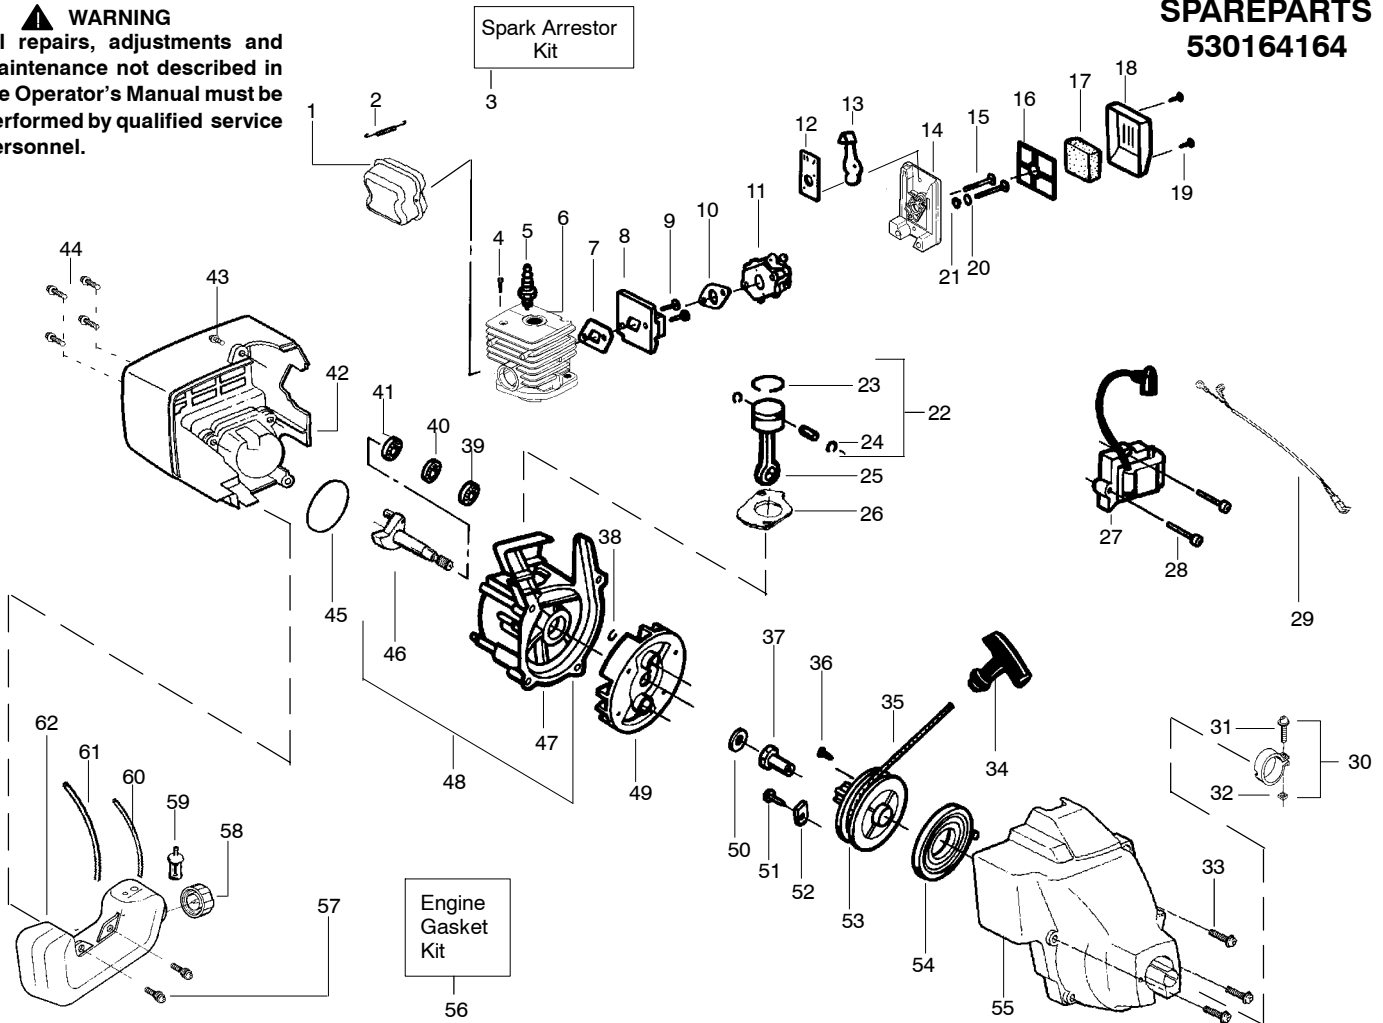

SPAREPARTS
530164164

▲ WARNING
All repairs, adjustments and maintenance not described in the Operator's Manual must be performed by qualified service personnel.

Ref.	Part No.	Description	Ref.	Part No.	Description	Ref.	Part No.	Description
1.	530069660	Kit - Muffler (incl. 2)	23.	530055120	Ring-Piston	45.	530071363	O-Ring-C'case (kit)
2.	530042088	Spring-Muffler	24.	530015162	Retainer-Piston Pin	46.	530054753	Assy-Crankshaft
3.	530071391	Kit-Spark Arrestor	25.	530069945	Assy-Connecting Rod	47.	530071627	Kit-Crankcase (Incl. 39-41)
4.	530015953	Screw-Cylinder	26.	530071363	Gasket-Cylinder (kit)	48.	530071624	Assy-C'case & C'shaft (Incl. 38,46,47)
5.	530071359	Champion Spark Plug (RCJ 6Y)	27.	530039163	Module-Ignition	49.	530069886	Assy-Flywheel
6.	530071363	Kit - Cylinder	28.	530016357	Screw	50.	530015828	Washer-Flat
7.	530071363	Gasket-Cyl/Carb.(kit)	29.	530049018	Assy-Switch Wire	51.	530015775	Screw
8.	530057634	Adaptor-Carb.	30.	530056365	Assy-Nose Cone Clamp (Incls. 31 & 32)	52.	530027523	Retainer
9.	530016014	Screw	31.	530016381	Screw-Nose Cone	53.	530069400	Kit-Starter Pulley (Incl. 36)
10.	530071363	Gasket-Carb.(kit)	32.	530016382	Nut-Nose Cone	54.	530042085	Spring-Starter
11.	530071630	Kit - Carburetor Ass'y (C1U-W7D)	33.	530015810	Screw	55.	530071677	Assy-Fan Hsg.
12.	530038747	Plate-Choke Mounting	34.	530027569	Handle-Starter	56.	530071363	Kit-Engine Gasket (Incl. 7,10,26,45)
13.	530038686	Shutter-Choke	35.	530069232	Kit - Rope	57.	530016379	Retainer-Fuel Tank
14.	530052431	Box-Air	36.	530016392	Screw	58.	530014347	Assy-Fuel Cap w/ret.
15.	530016393	Screw	37.	530038604	Coupling-Drive	59.	530095646	Assy-Fuel Pickup
16.	530036569	Plate - Filter Support	38.	530015941	Retain. Ring-C'shaft	60.	530069247	Kit-Fuel Line (Small)
17.	530036575	Foam-Air Filter	39.	530055728	Bearing-Outer	61.	530069216	Kit-Fuel Line (Large)
18.	530036568	Cover-Air Filter	40.	530019264	Seal-C'case	62.	530049296	Assy-Fuel Tank (Incl. cap, fuel line, filter)
19.	530016349	Screw	41.	530032125	Bearing-Inner			
20.	530015852	Spacer-Choke	42.	530057026	Shroud-Rear			
21.	530015254	Washer	43.	530015934	Screw			
22.	530071357	Kit - Piston (Incl. 23, 24 & Pin)	44.	530015810	Screw			