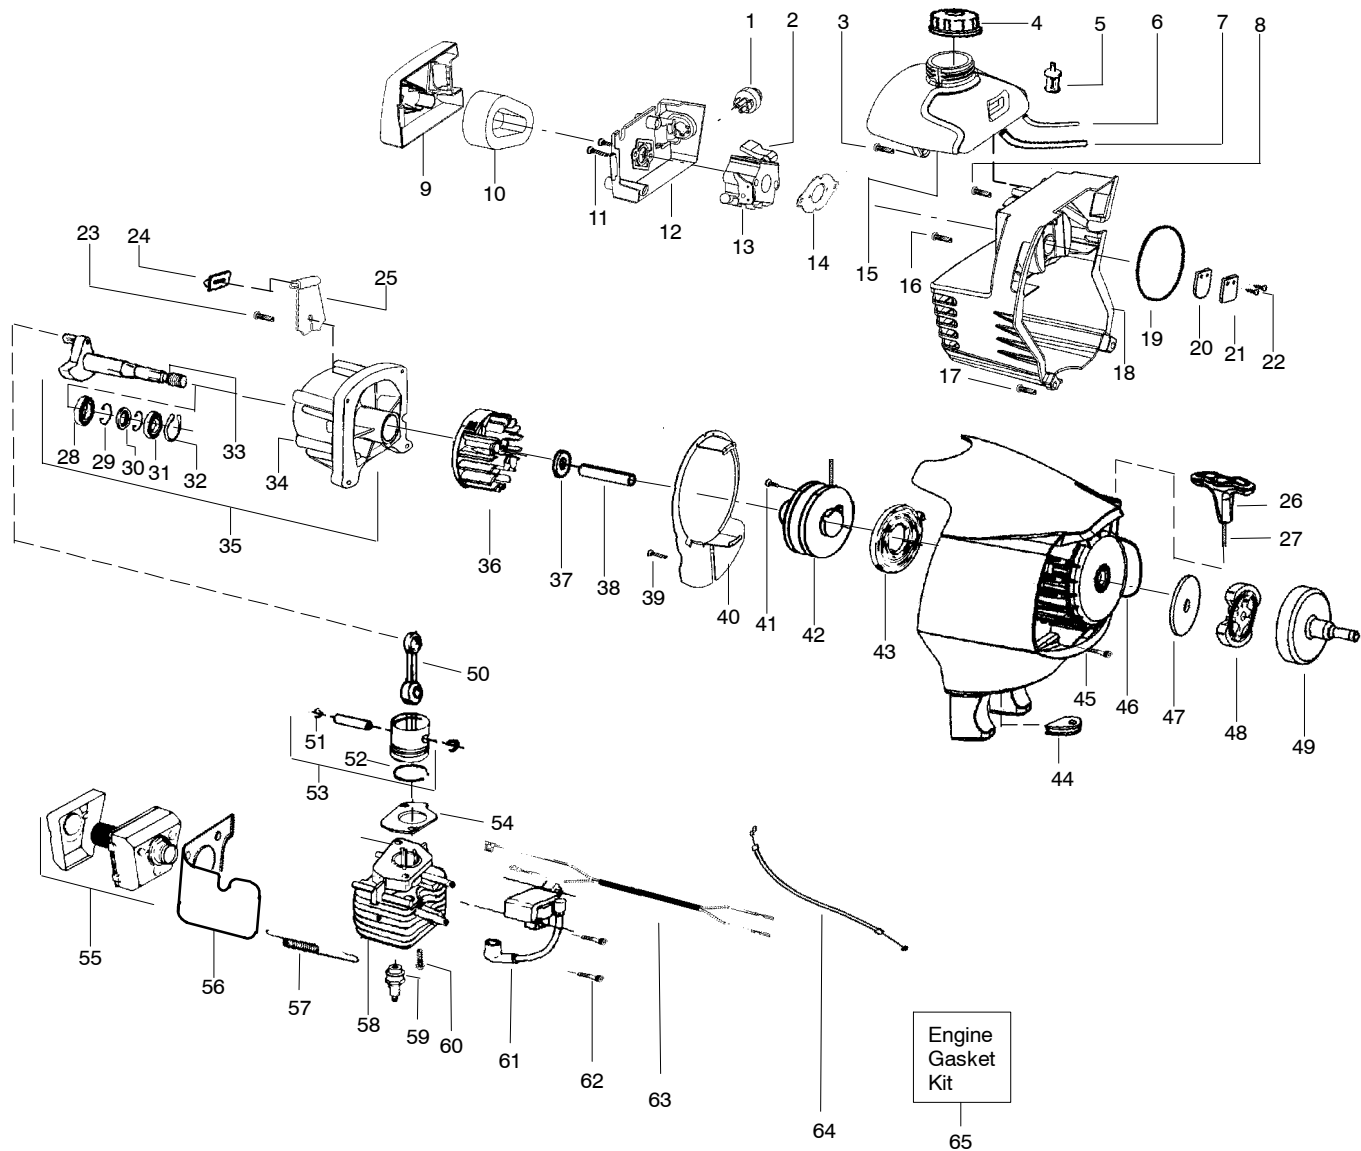

Ref.	Part No.	Description	Ref.	Part No.	Description	Ref.	Part No.	Description
1.	530047721	Bulb-purge	22.	530016064	Screw-reed valve	44.	530019182	Grommet
2.	530071717	Kit-Choke Lever	23.	530015875	Screw-tank retainer	45.	530015810	Screw-F/hsg
3.	530015843	Screw-tank	24.	530055492	Isolator-fuel tank	46.	530055248	Housing-Fan w/eyelet
4.	530049386	Assy-Fuel cap	25.	530054941	Ret.-fuel tank	47.	530094189	Washer-Clutch
5.	530095646	Assy-Fuel pick-up	26.	530054834	Handle-starter	48.	530055122	Assy-Clutch
6.	530071404	Kit-Fuel line	27.	530071400	Kit-Rope	49.	530028799	Assy-Drum
7.	530069216	Kit-Fuel/Purge line	28.	530032103	Bearing-inner	50.	530010960	Assy-Connecting rod
8.	530015775	Screw	29.	530015787	Retainer	51.	530015162	Retainer-piston pin
9.	530054935	Cover-Air box	30.	530019158	Seal	52.	530012594	Ring-Piston
10.	530054946	Filter-Air	31.	530032102	Bearing-outer	53.	530071998	Kit-Piston
11.	530015849	Screw-carb.	32.	530015789	Retainer-crankshaft	54.	530071401	Gasket-Cylinder (kit)
12.	530054934	Box-Air	33.	530028807	Assy-crankshaft	55.	530069310	Kit-Muffler
13.	530071637	Kit-Assy-carb. (WT-628)	34.	530012514	Assy-crankcase	56.	530053346	Heat shield/air dam
(Note: Repair kits are not available for this carburetor)			35.	530071685	Assy-c'case/c'shaft (incl. 28-32,33,34)	57.	530036409	Spring-muffler
14.	530071401	Gasket-Carb. (kit)	36.	530071402	Kit-Flywheel Assy.	58.	530071582	Kit-Cylinder
15.	530055317	Assy-Fuel tank	37.	530016030	Washer	59.	952030249	Spark plug (RCJ-6Y)
16.	530015771	Screw-crankcase	38.	530055620	Spacer	60.	530001624	Bolt-Cylinder
17.	530015952	Screw-shrd to f/hsg.	39.	530015775	Screw-baffle	61.	530039218	Module-Ignition
18.	530056044	Shroud	40.	530054939	Plate-baffle	62.	530016357	Screw-module
19.	530071401	O-Ring-c/case (kit)	41.	530016391	Screw-rope	63.	530057238	Assy-Rear wire
20.	530027593	Valve-reed	42.	530071399	Kit-pulley (incl. #41)	64.	530054942	Assy-Throttle Cable
21.	530054596	Stop-reed	43.	530042086	Spring-starter	65.	530071401	Kit-Gasket (incl. 14,19,54)

✓ = NEW PART NUMBER FOR THIS IPL

* = REFER TO THE SERVICE REFERENCE INDICATED FOR MORE INFORMATION. (LOCATED AT END OF IPL)