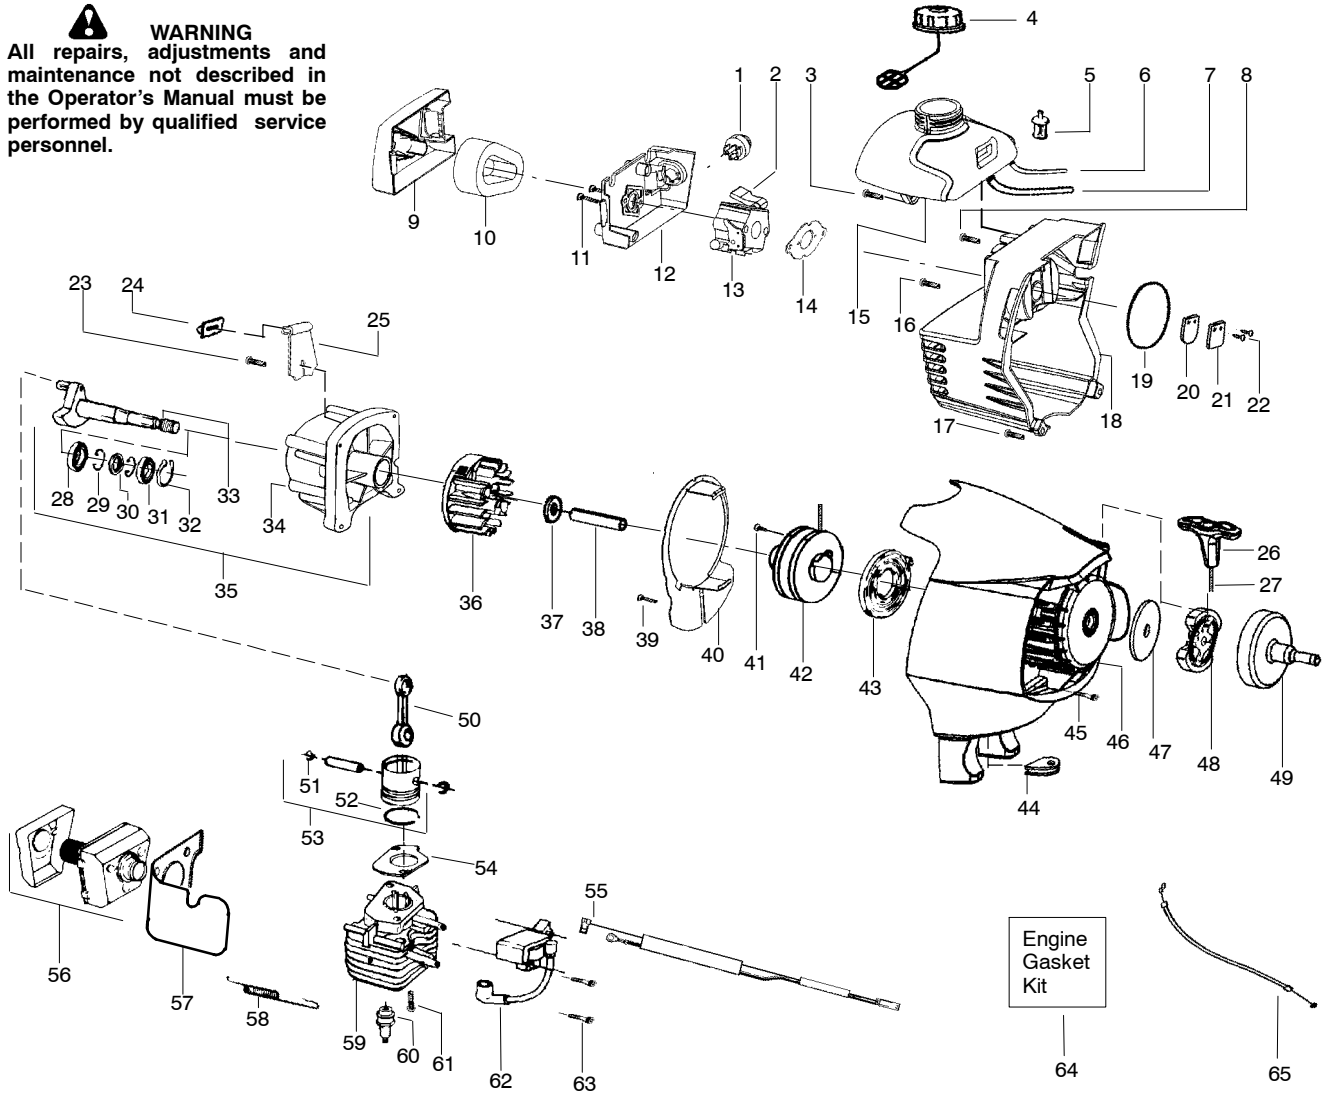

WARNING
All repairs, adjustments and maintenance not described in the Operator's Manual must be performed by qualified service personnel.

Ref.	Part No.	Description	Ref.	Part No.	Description	Ref.	Part No.	Description
1.	530047721	Bulb-Purge	24.	530055492	Isolator-Tank	48.	530055122	Assy-Clutch
2.	530071717	Kit-Choke Lever	25.	530054941	Ret.-Tank	49.	530028799	Drum-Clutch
3.	530015843	Screw-tank	26.	530058742	Handle-Starter	50.	530010960	Assy-Conn. Rod
4.	530057736	Cap-Fuel w/ret.	27.	530071325	Kit-Rope	51.	530015162	Ret.-Piston pin
5.	530095646	Assy-Fuel pickup	28.	530032103	Bearing-Inner	52.	530012595	Ring-Piston
6.	530069247	Kit-Carb/Purge fuel line	29.	530015787	Retainer	53.	530072000-01	Kit-Piston (Incl. 51,52)
7.	530069216	Kit-Tank/Purge fuel line	30.	530019158	Seal	54.	530071401	Gasket-Cylinder(kit)
8.	530015775	Screw	31.	530032102	Bearing-Outer	55.	530058846	Assy-Leadwire
9.	530150088	Cover-Air box	32.	530015789	Ret.-Crankshaft	56.	530069310	Kit-Muffler
10.	530054946	Filter-Air	33.	530028807	Assy-Crankshaft	57.	530058957	Shield
11.	530015849	Screw-Carb.	34.	530012514	Assy-Crankcase (Incl. 28-31)	58.	530036409	Spring-Muffler
12.	530150080	Box-Air	35.	530071685	Assy-C'case/C'shaft (Incl. 32,33,34)	59.	530012490	Cylinder
13.	530071637	Assy-Carb(WT628)	36.	530055524	Assy-Flywheel	60.	952030249	Plug-Spark(RCJ-6Y)
(Note: Repair kits are not available for this carburetor)			37.	530016030	Washer	61.	530001624	Bolt-Cyl. 1/4-20"
14.	530071401	Gasket-Carb.(kit)	38.	530055620	Spacer	62.	530039218	Module-Ignition
15.	530150092	Assy-Fuel Tank	39.	530015775	Screw-Baffle	63.	530016357	Screw-Module
16.	530015771	Screw-Crankcase	40.	530054939	Plate-Baffle	64.	530071401	Kit-Gasket (Incl. 14,19, 54)
17.	530015952	Screw-Shroud	41.	530016391	Screw-Rope	65.	545026801	Assy-Throttle cable
18.	530150089	Shroud w/heat shield	42.	530071399	Kit-Pulley(incl.41)			
19.	530071401	O-ring-Shroud (kit)	43.	530042086	Spring-Starter			
20.	530027593	Valve-Reed	44.	530019182	Grommet			
21.	530054596	Stop-Reed	45.	530015810	Screw-F/hsg.			
22.	530016064	Screw-Reed stop	46.	530055248	Assy.-Fan Housing			
23.	530015875	Screw-Retainer	47.	530094189	Washer-Clutch			

✓ = NEW PART NUMBER FOR THIS IPL

* = REFER TO THE SERVICE REFERENCE INDICATED FOR MORE INFORMATION. (LOCATED AT END OF IPL)