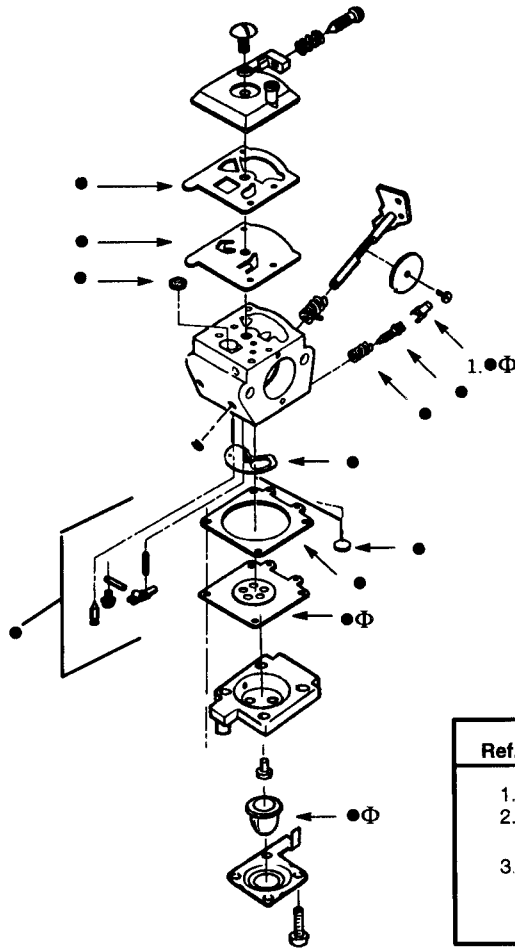

Carburetor Assembly Kit Number #530-069642 - WA-223

Ref.	Part No.	Description
1.	530-038404	Limiter Cap
2.	530-069728	Primer Bulb Kit (Φ Indicates Contents)
3.	530-069668	Carburetor Repair Kit (● Indicates Contents)