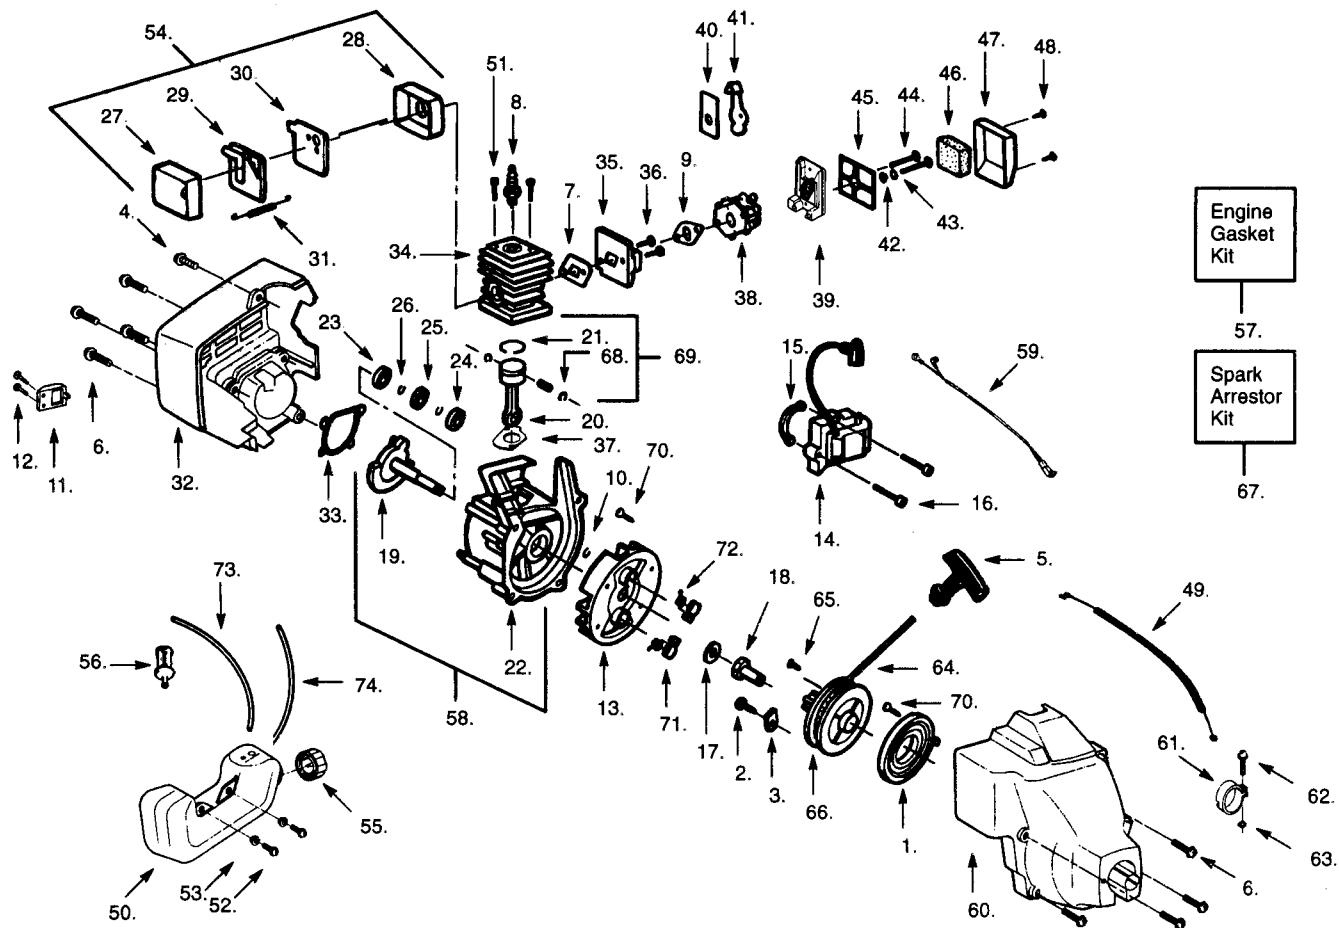

## SPAREPARTS

107 26 75-61

| Ref. | Part No.   | Description                                 | Ref. | Part No.   | Description                |
|------|------------|---|------|------------|----------------------------|
| 1.   | 530-402473 | Drive Shaft-45"                             | 19.  | 530-401467 | Screw w/ Washer -Head      |
| 2.   | 530-015880 | Screw-Throttle Hsg.                         | 20.  | 952-715573 | Spool w/Line               |
| 3.   | 530-038682 | Trigger                                     | 21.  | 530-069572 | Switch                     |
| 4.   | 530-038581 | Throttle Hsg. (Right)                       | 22.  | 952-715575 | Cutting Head (Incl. 16-20) |
| 5.   | 530-095382 | Throttle Hsg. (Left)                        |      |            |                            |
| 6.   | 530-038708 | Assist Handle                               |      |            |                            |
| 7.   | 530-015820 | Bolt-Handle/Shield                          |      |            |                            |
| 8.   | 530-038599 | Clamp-Handle                                |      |            |                            |
| 9.   | 530-092062 | Washer-Handle                               |      |            |                            |
| 10.  | 530-016152 | Wingnut-Handle/Shield                       |      |            |                            |
| 11.  | 530-095439 | Drive Shaft Hsg. Ass'y                      |      |            |                            |
| 12.  | 530-095238 | Line Limiter                                |      |            |                            |
| 13.  | 530-015814 | Screw-Line Limiter                          |      |            |                            |
| 14.  | 530-069686 | Shield Kit Ass'y. (Incl. 7, 10,<br>12 & 13) |      |            |                            |
| 15.  | 530-049072 | Lead Wire                                   |      |            |                            |
| 16.  | 530-069690 | Hub Ass'y                                   |      |            |                            |
| 17.  | 530-401464 | Spring                                      |      |            |                            |
| 18.  | 530-401466 | Clip-Retainer-Head                          |      |            |                            |