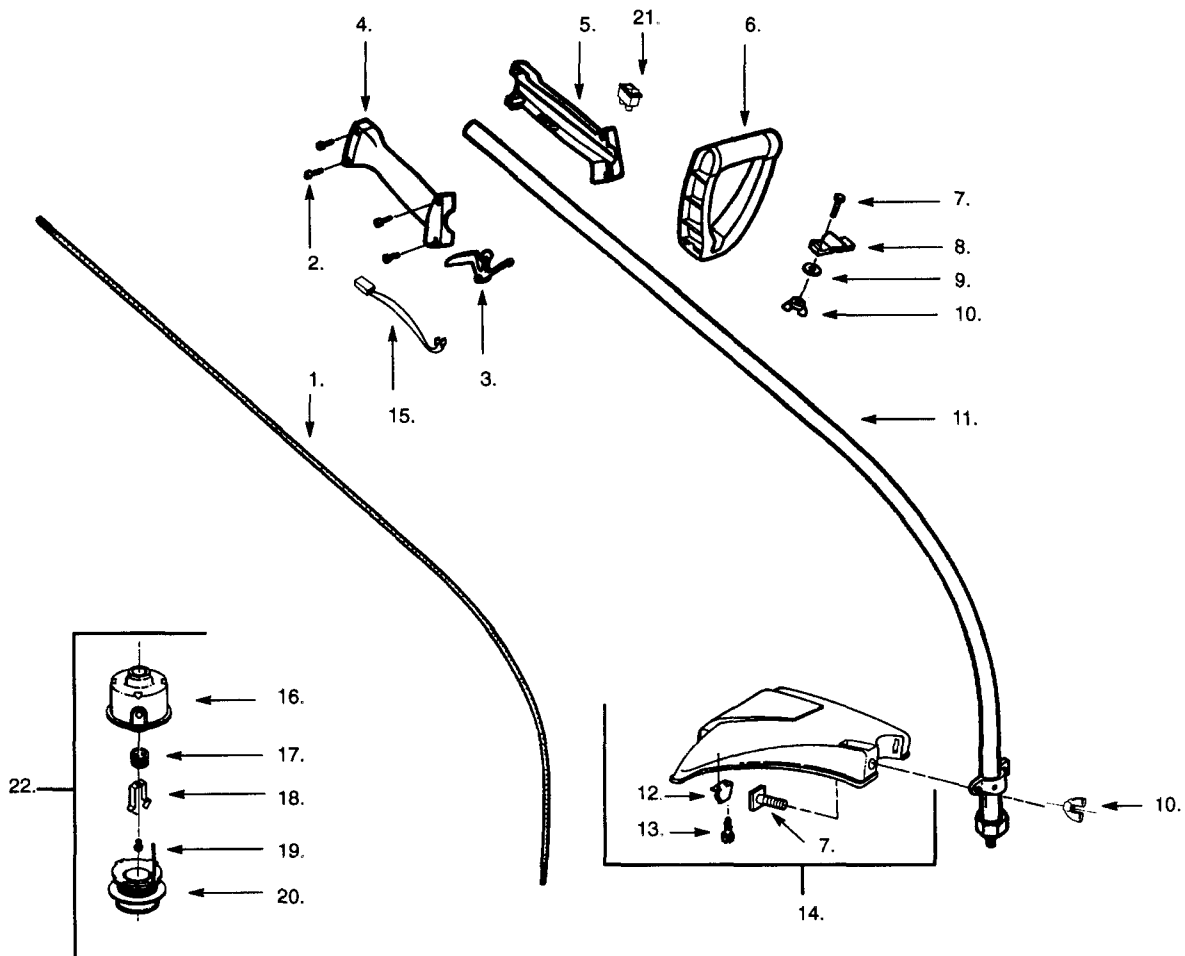

## SPAREPARTS

107 26 75-61

| Ref. | Part No.   | Description                                 | Ref. | Part No.   | Description                |
|------|------------|---|------|------------|----------------------------|
| 1.   | 530-402473 | Drive Shaft-45"                             | 19.  | 530-401467 | Screw w/ Washer -Head      |
| 2.   | 530-015880 | Screw-Throttle Hsg.                         | 20.  | 952-715573 | Spool w/Line               |
| 3.   | 530-038682 | Trigger                                     | 21.  | 530-069572 | Switch                     |
| 4.   | 530-038581 | Throttle Hsg. (Right)                       | 22.  | 952-715575 | Cutting Head (Incl. 16-20) |
| 5.   | 530-095382 | Throttle Hsg. (Left)                        |      |            |                            |
| 6.   | 530-038708 | Assist Handle                               |      |            |                            |
| 7.   | 530-015820 | Bolt-Handle/Shield                          |      |            |                            |
| 8.   | 530-038599 | Clamp-Handle                                |      |            |                            |
| 9.   | 530-092062 | Washer-Handle                               |      |            |                            |
| 10.  | 530-016152 | Wingnut-Handle/Shield                       |      |            |                            |
| 11.  | 530-095439 | Drive Shaft Hsg. Ass'y                      |      |            |                            |
| 12.  | 530-095238 | Line Limiter                                |      |            |                            |
| 13.  | 530-015814 | Screw-Line Limiter                          |      |            |                            |
| 14.  | 530-069686 | Shield Kit Ass'y. (Incl. 7, 10,<br>12 & 13) |      |            |                            |
| 15.  | 530-049072 | Lead Wire                                   |      |            |                            |
| 16.  | 530-069690 | Hub Ass'y                                   |      |            |                            |
| 17.  | 530-401464 | Spring                                      |      |            |                            |
| 18.  | 530-401466 | Clip-Retainer-Head                          |      |            |                            |