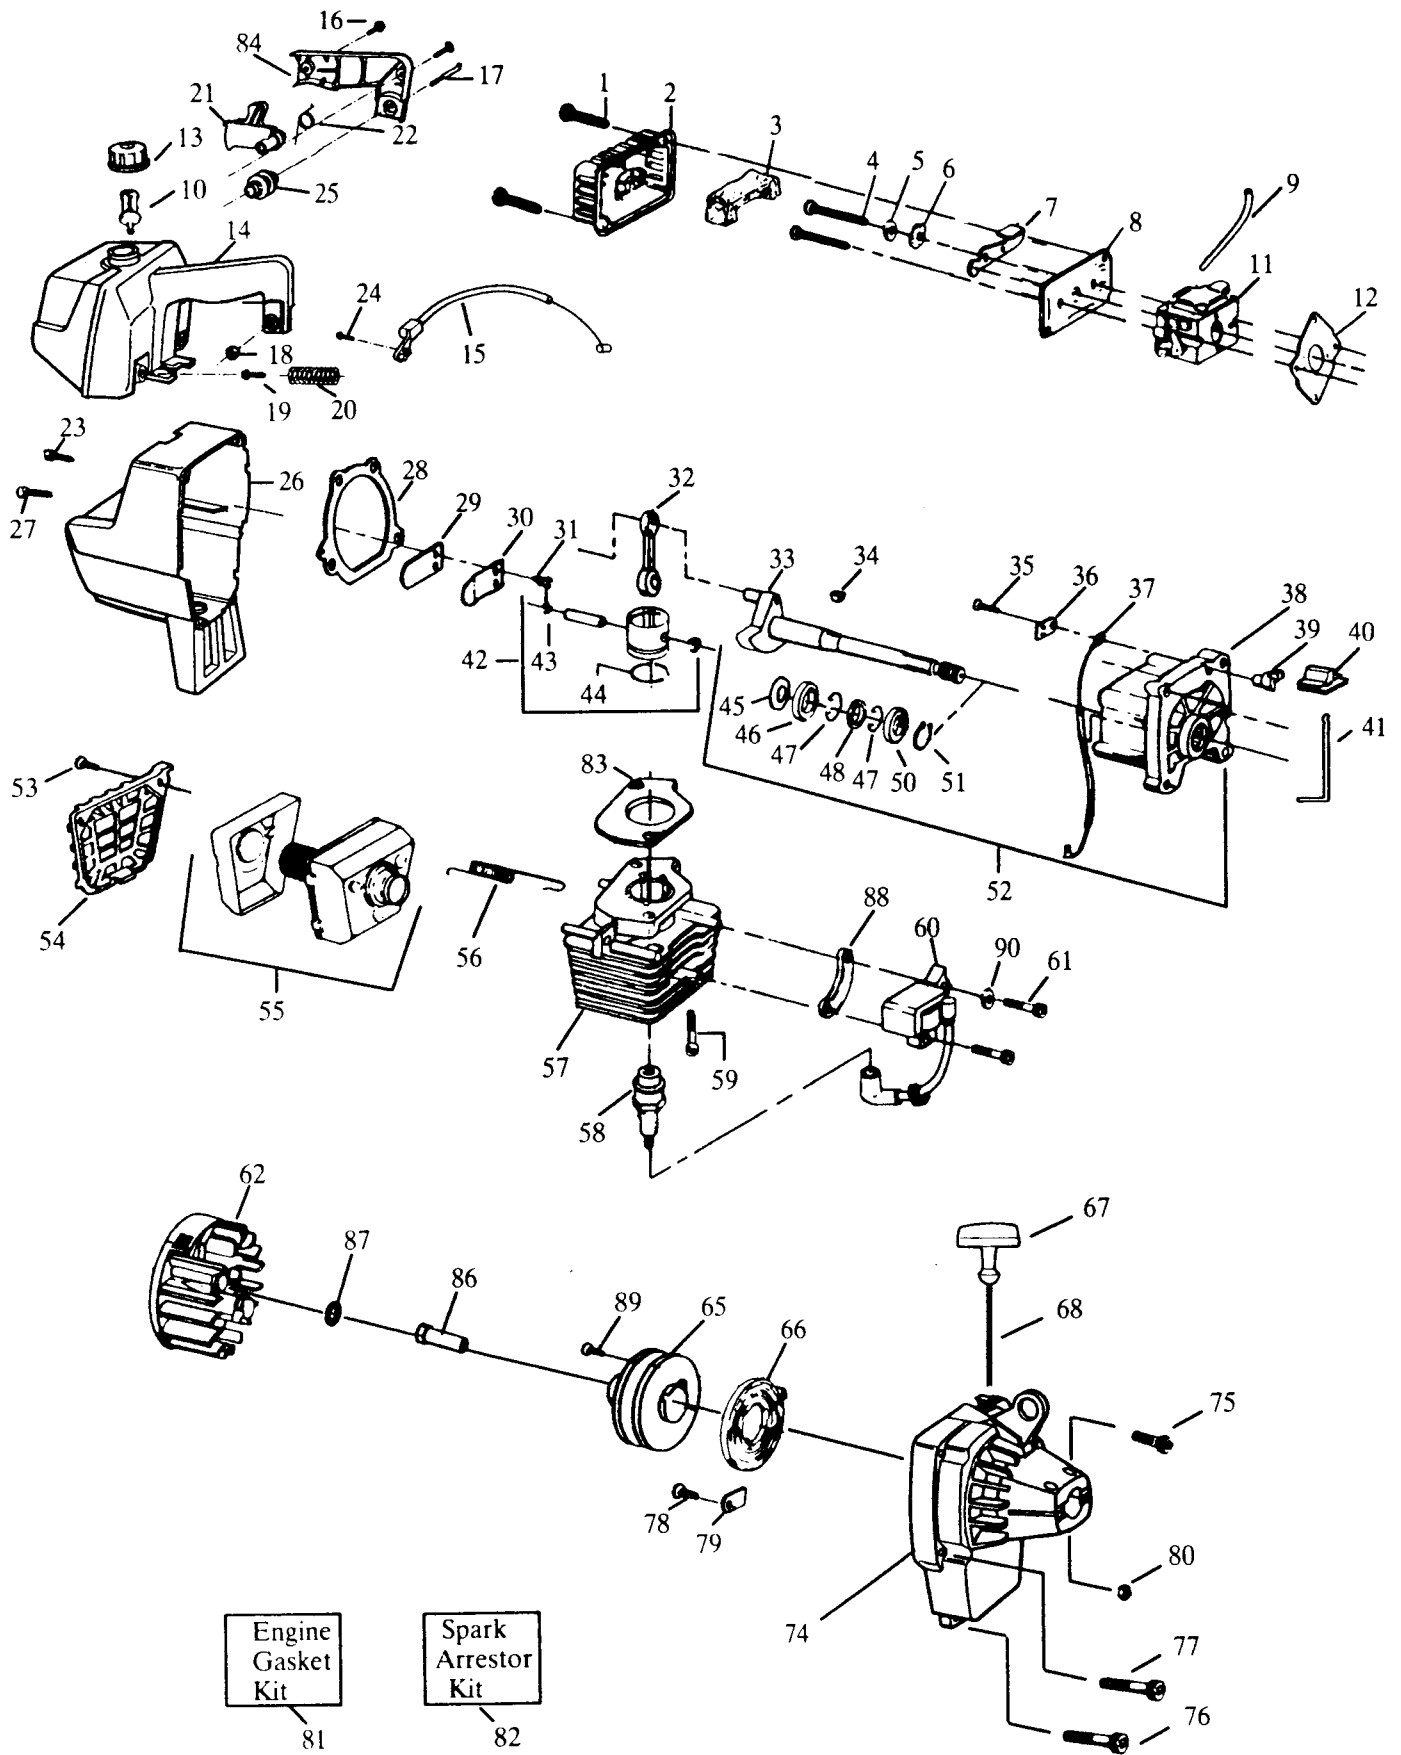

↙ = Part Change

† = Engine Gasket Kit Contents

Key No.	Part No.	Description	Key No.	Part No.	Description
1	530-015773	Screw	50	530-032102	Outer Bearing
2	530-027529	Air Filter Cover	51	530-015789	Retaining Ring
3	530-027530	Air Filter	52	530-014004	Crankcase & Crankshaft Ass'y. (Incl. #33,38, 45 & 51)
4	530-015849	Screw			
5	530-015852	Spacer-choke	53	530-015717	Screw
6	530-015254	Wave Washer	54	530-027781	Muffler Guard
7	530-027526	choke Shutter	55	530-069257	Muffler Kit
8	530-027527	Air Filter Plate	56	530-036409	Muffler Spring
9	530-069247	Fuel Line Kit	57	✓ 530-069627	Cylinder
10	530-014362	Fuel Pick-up Ass'y.	58	530-030075	Spark Plug (RCJ-8)
	✓ 530-069637	Carburetor (WA-217) (Incl. Limiter Cap)	59	✓ 530-001624	Screw
11			60	530-039134	Ignition Module Kit
12	530-019156	Carburetor Gasket	61	530-015776	Screw
13	† 530-014347	Fuel Cap Ass'y.	62	✓ 530-047198	Flywheel Ass'y.
14	530-029552	Handle & Tank Ass'y.	65	530-069291	Starter Pulley
15	530-037499	Throttle Cable Ass'y.	66	530-029395	Starter Spring
16	530-015805	Screw	67	530-027569	Starter Handle
17	530-015809	Screw	68	530-069232	Rope Kit
18	530-015807	Nut	74	530-047162	Fan Housing
19	530-015713	Screw	75	530-015767	Screw
20	530-027926	Rear Isolator Spring	76	530-015770	Screw
21	530-027924	Throttle Trigger	77	530-015769	Screw
22	530-027925	Throttle Spring	78	530-015496	Screw
23	530-015810	Screw	79	530-027523	Pulley Retainer
24	530-015775	Screw	80	530-015768	Locknut
25	530-024256	Isolator	81	530-069276	Engine Gasket Kit (†Indicates Contents)
26	✓ 530-038080	Shroud	82	952-701612	Spark Arrestor Kit
27	530-015771	Screw	83	† 530-019178	Cylinder Gasket
28	530-019154	Gasket	84	530-027917	Handle Cover
29	† 530-027593	Reed	86	530-027953	Drive Coupling
30	530-027594	Reed Stop	87	530-015828	Washer
31	✓ 530-016064	Screw	88	530-027525	Spacer
32	530-014005	Connecting Rod Ass'y.	89	✓ 530-016080	Screw (Incl. in Starter Pulley Kit)
33	530-010945	Crankshaft Ass'y-See Service Reference 1	90	530-015811	Washer
34	530-015126	Flywheel Key			
35	530-015780	Screw			
36	530-027546	Switch Insulator			
37	530-027547	Lead Wire			
38	530-014016	Crankcase Ass'y. (Incl. #46,47,48 & 50)			
39	530-027545	Switch Ramp			
40	✓ 530-038309	Switch Cover			
41	530-027959	Switch Spring			
42	530-069274	Piston Kit (Incl. #43,44 & Pin)			
43	530-015162	Piston Pin Retainer			
44	530-026413	Piston Ring			
45	★★★★	Spacer-See Service Reference 1			
46	530-032103	Inner Bearing			
47	530-015787	Retaining Ring			
48	530-019158	Crankshaft Seal			

✓=Part Change

†=Engine Gasket Kit Contents