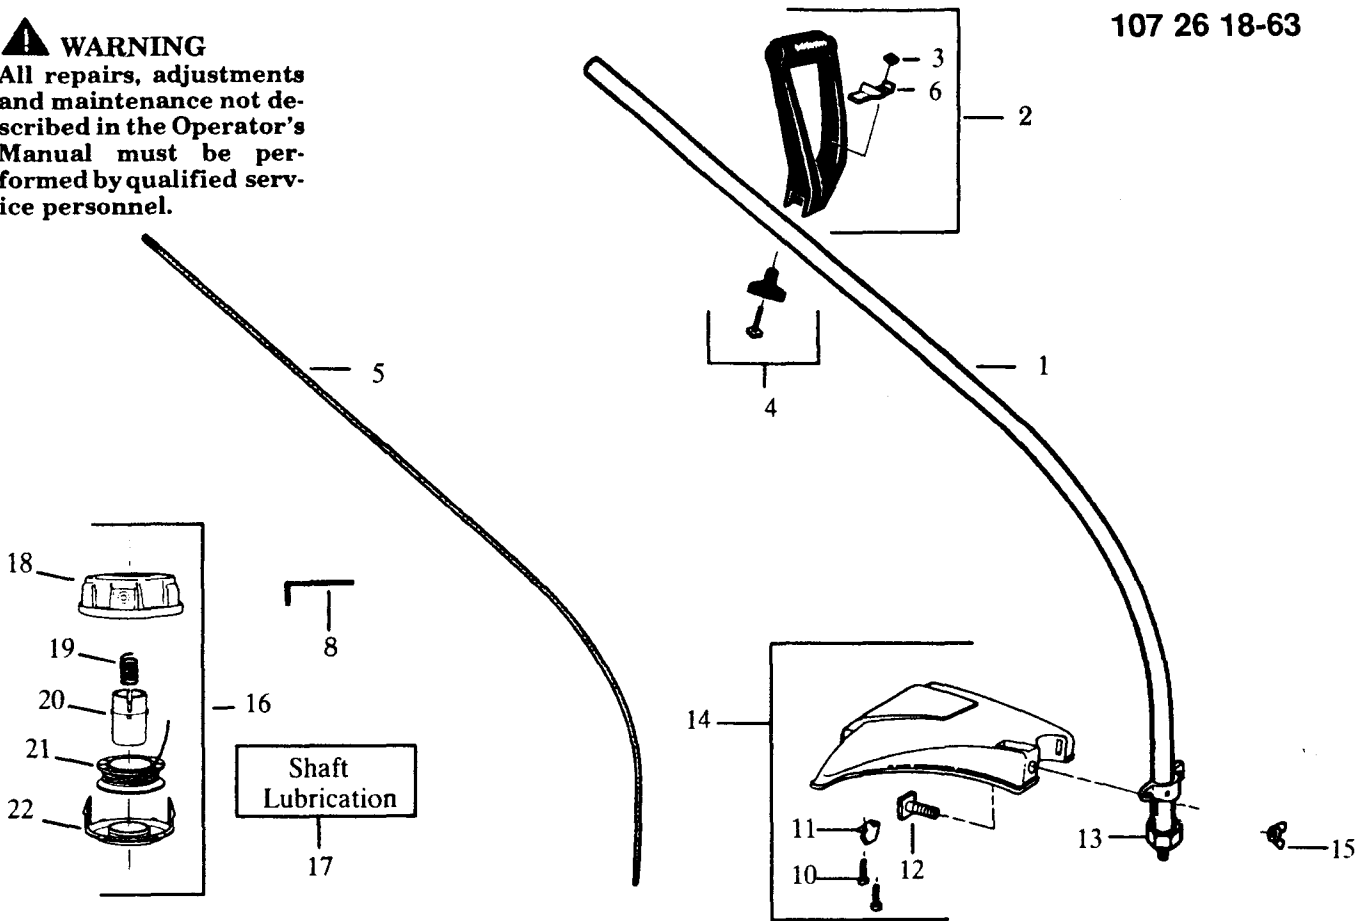

## SPAREPARTS

107 26 18-63

**▲ WARNING**  
 All repairs, adjustments and maintenance not described in the Operator's Manual must be performed by qualified service personnel.

Key No.	Part No.	Description	Key No.	Part No.	Description
1 ✓	530-095285	Drive Shaft Housing	18 ✓	530-094878	Hub Ass'y.
2	530-069496	Handle	19	530-094830	Spring
3	530-015610	Nut	20	530-094827	Release Button
4 ✓	530-069252	"T" Handle	21	952-715508	Spool w/Line
5	530-094679	Drive Shaft	22	530-094828	Cover
6	530-094742	Clamp			
8 ✓	530-031159	Hex Wrench (5/32)			
10 ✓	530-015886	Screw			
11 ✓	530-095249	Line Limiter			
12 ✓	530-015820	Screw			
13	530-094543	Dust Cup			
14 ✓	530-069666	Shield Kit Ass'y. (Incl. #10 &11)			
15 ✓	530-016118	Wing Nut			
16	952-715552	Cutting Head Ass'y.			
17	952-715519	Shaft Lubrication			

# Carburetor Assembly (WA-217) #530-069637

Key No.	Part No.	Description
1	✓ 530-038404	Limiter Cap Carburetor Repair Kit (● Indicates Contents)
2	✓ 530-069460	

Carb.  
Repair  
Kit

2.