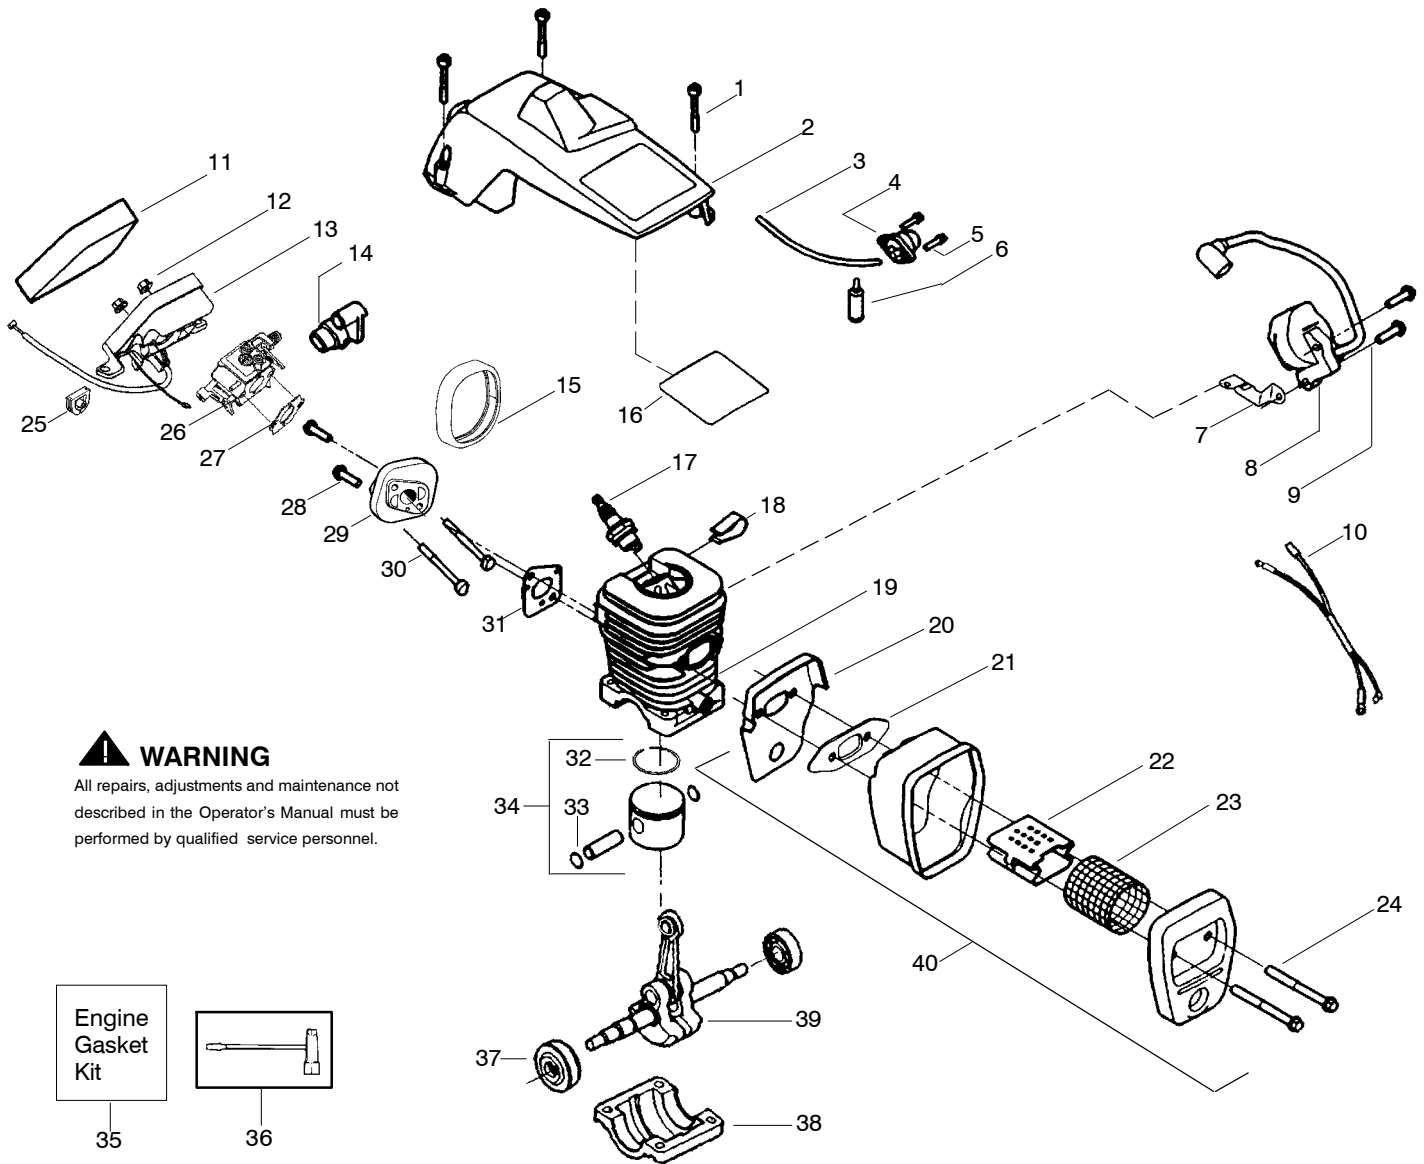

WARNING

All repairs, adjustments and maintenance not described in the Operator's Manual must be performed by qualified service personnel.

Engine Gasket Kit

35

36

Ref.	Part No.	Description	Ref.	Part No.	Description	Ref.	Part No.	Description
1.	530016153	Screw	19.	530012550	Cylinder	36.	530031135	Scrench
2.	530055638	Assy-Cylinder Shield (includes # 16)	20.	530049870	Backplate-Muffler	37.	530056363	Assy-Seal & Bearing
3.	530069247	Kit-Fuel Line (Small)	21.	530069608	Gasket-Muffler(kit)	38.	530037935	Cap-Crankcase
4.	530071835	Kit-Purge Bulb (incl.#5)	22.	530037813	Diffuser-Muffler	39.	530047062	Assy-Crankshaft
5.	530015780	Screw	23.	530036103	Screen-Spark	40.	530047207	Assy-Muffler (Incl. 20,21,22,23,24)
6.	530095646	Assy-Fuel Pick-up	24.	530016132	Bolt-Muffler			
7.	530047442	Strap-Ground	25.	530047631	Grommet-Throttle Cable			
8.	530039167	Ignition Module	26.	---	Kit-Carburetor Zama (W-20)			
9.	530015814	Screw		530071820	Walbro (WT-662)			
10.	530057475	Assy-Wire Harness	27.	530069608	Gasket-Carb. (kit)			
11.	530037793	Foam-Air Filter	28.	530016386	Screw			
12.	530016101	Nut	29.	530049700	Carb. Adapter			Not Shown
13.	530057702	Assy-Air Box	30.	530016187	Screw	↗	545123819	Manual
14.	530035526	Grommet-Carb Adjust	31.	530069608	Gasket- Adaptor(kit)		545003009	Decal-Warning
15.	530054144	Seal-Carb Adapter	32.	530038729	Ring-Piston			
16.	530055698	Reflector-Heat	33.	530015697	Retainer-Piston Pin			
17.	952030150	Spark Plug (RCJ-7Y)	34.	530071408	Kit-Piston (Incl. 32 & 33)			
18.	530016136	Clip-High Tension Lead	35.	530069608	Kit-Engine Gasket (Incl. 21, 27 & 31)			

↗ = NEW PART NUMBER FOR THIS IPL

★ = REFER TO THE SERVICE REFERENCE INDICATED FOR MORE INFORMATION. (LOCATED AT END OF IPL)