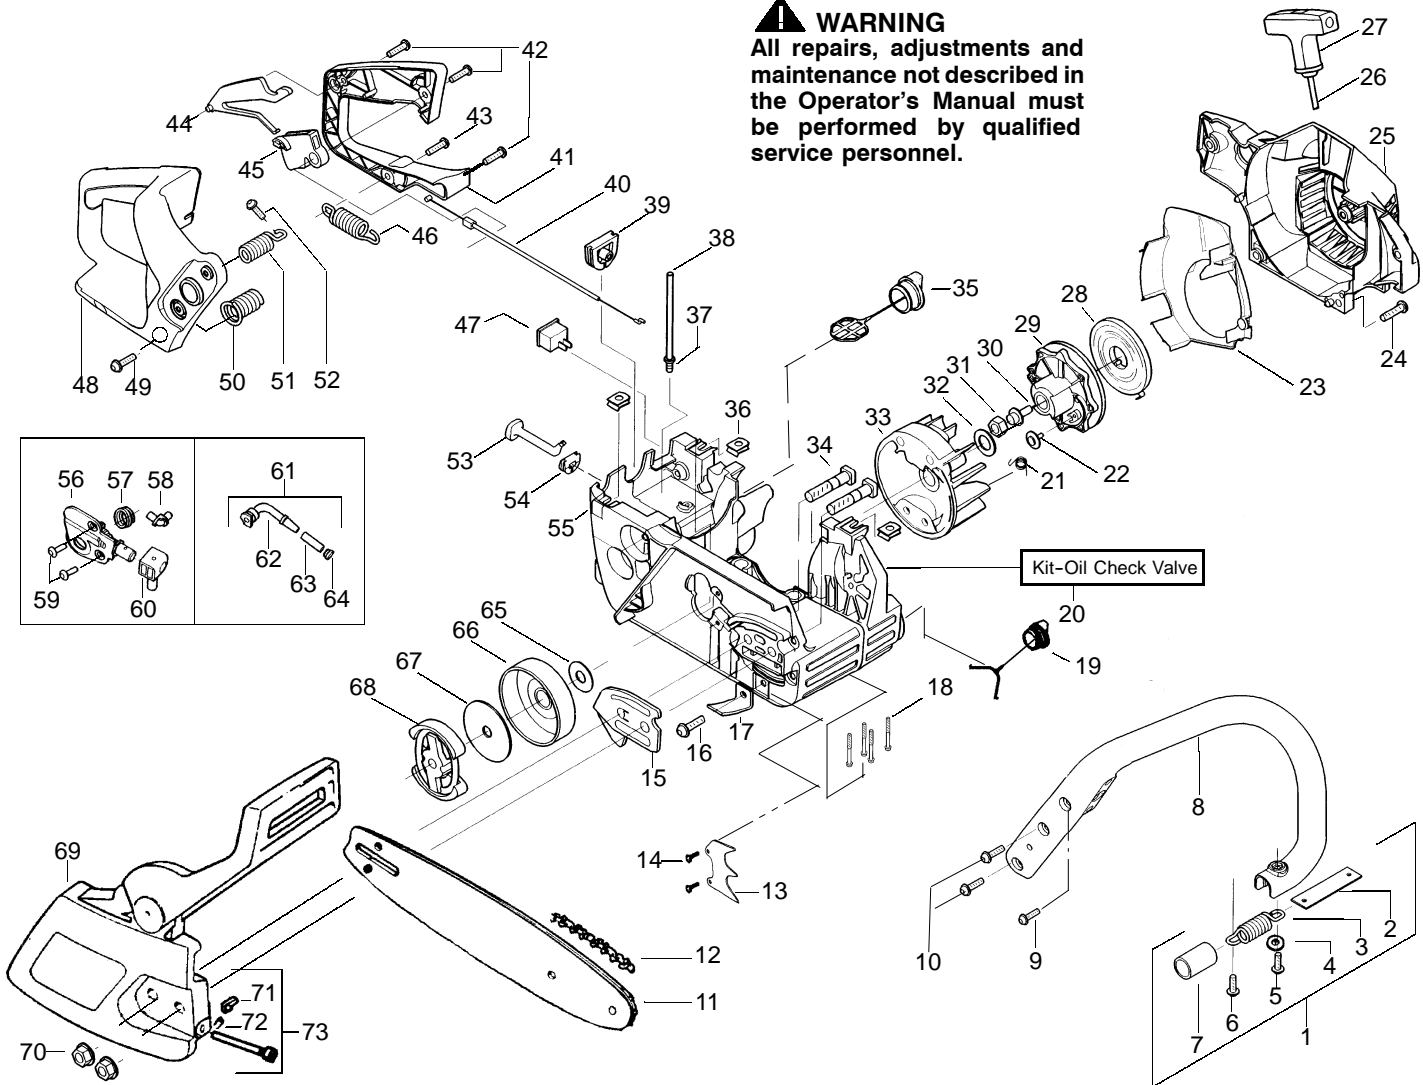

⚠ WARNING
All repairs, adjustments and maintenance not described in the Operator's Manual must be performed by qualified service personnel.

Ref.	Part No.	Description	Ref.	Part No.	Description	Ref.	Part No.	Description
1.	530047963	Assy.-Isolator	27.	530056402	Handle- Starter	53.	530047605	Knob- Choke
2.	530047608	Strap- Limiter	28.	530027531	Spring- Recoil	54.	530049005	Grommet- Knob
3.	530042082	Spring- Isolator	29.	530037817	Pulley- Starter	55.	530056596	Assy- Chassis
4.	530015123	Washer	30.	530015920	Screw	56.	530071259	Kit- Oil Pump (Incls. 57,58,60)
5.	530016018	Screw	31.	530016134	Nut- Flywheel	57.	530037820	Gear- Worm Spring
6.	530015843	Screw	32.	530015127	Washer- Flywheel	58.	530049477	Elbow- Oil Pickup
7.	530036142	Sleeve- AV Spring	33.	530039209	Assy- Flywheel	59.	530016064	Screw
8.	530047583	Handle- Front	34.	530016133	Bolt- Bar	60.	530019206	Seal Block
9.	530015940	Screw	35.	530047192	Assy- Fuel Cap	61.	530047663	Assy- Oil Pickup (Incl. 62-64)
10.	530015814	Screw	36.	530015922	Nut- "U"- Type	62.	530038373	Pick- up Oiler
11.	530044899	Bar - 16"	37.	530023877	Fitting- fuel line	63.	530037821	Filter- Oil
12.	505369856	Chain 16"	38.	530069216	Kit- Fuel line (large)	64.	530030189	Plug- Oil Filter
13.	530014381	Kit- Assy Spike (incl.14)	39.	530047631	Grommet- Cable	65.	530015907	Washer- Thrust
14.	530015805	Screw	40.	530047602	Cable- Throttle	66.	530047061	Assy.- Clutch Drum w/bearing
15.	530038238	Plate- Bar Mounting	41.	530047581	Cover- Rear Handle	67.	530015611	Washer- Clutch
16.	530015814	Screw	42.	530015906	Screw	68.	530014949	Assy. Clutch
17.	530029850	Chain Catcher	43.	530015886	Screw	69.	530054739	Assy- Chain Brake
18.	530016132	Screw	44.	530036098	Lockout- Throttle	70.	530015917	Nut- Bar Mounting
19.	530010846	Assy- Oil Cap	45.	530036097	Trigger- Throttle	71.	530015826	Pin- Retainer
20.	530071666	Kit- Oil Check Valve	46.	530042082	Spring	72.	530038593	Retainer
21.	530023817	Spring- Starter Dog	47.	530069572	Kit- Switch	73.	530069611	Kit- Bar Adjust
22.	530016080	Screw	48.	530047582	Handle - Rear			
23.	530055723	Baffle- Air	49.	530015814	Screw			
24.	530015892	Screw	50.	530053274	Assy- Isolator - lower			
25.	530056333	Housing- Fan	51.	530071385	Kit- Isolator (Upper)			
26.	530069232	Kit- Rope	52.	530015875	Screw			

➤ = NEW PART NUMBER FOR THIS IPL

* = REFER TO THE SERVICE REFERENCE INDICATED FOR MORE INFORMATION. (LOCATED AT END OF IPL)