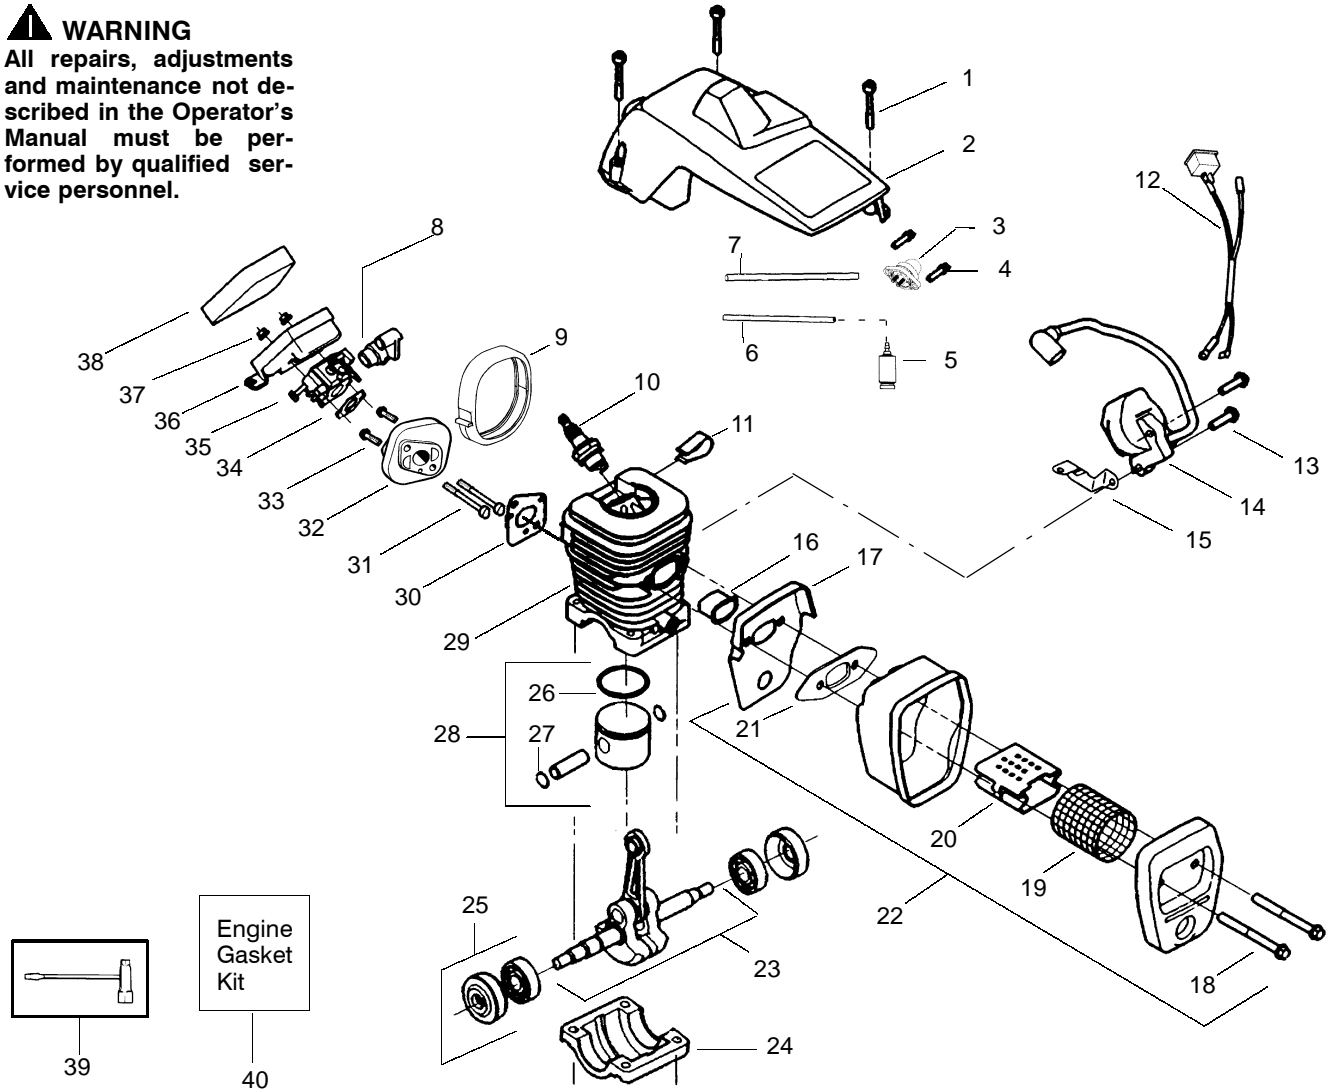

WARNING
All repairs, adjustments and maintenance not described in the Operator's Manual must be performed by qualified service personnel.

Ref.	Part No.	Description	Ref.	Part No.	Description	Ref.	Part No.	Description
1.	530016153	Screw	19.	530036103	Screen-Spark	36.	530047604	Housing-Air Filter
2.	530056914	Shield-Cylinder	20.	530037813	Diffuser-Muffler	37.	530016101	Nut
3.	530047213	Assy-Air Purge	21.	530069608	Gasket-Muffler (kit)	38.	530037793	Air Filter - Foam
4.	530015780	Screw	22.	530047207	Assy-Muffler (Incl. 17-21)	39.	530031135	Wrench-Bar
5.	530095646	Assy-Fuel Pick-up	23.	530047062	Assy-Crankshaft	40.	530069608	Kit-Engine Gasket (incl. 34,30,21)
6.	530069247	Kit-Line Purge/Carb. (Small Dia)	24.	530037935	Cap-Crankcase			
7.	530069216	Kit-Line Purge/Tank (large line)	25.	530056363	Assy-Seal & Bearing			
8.	530035526	Grommet-Carb Adjust.	26.	530038729	Ring-Piston			
9.	530054144	Seal-Carb Adapter	27.	530015697	Retainer - Piston Pin			
10.	952030150	Spark Plug (RCJ-7Y)	28.	530071408	Kit-Piston - (incl. 26-27)			
11.	530016136	Clip-High Tension Lead	29.	530012411	Cylinder			
12.	530049117	Assy-Wire Harness (includes switch)	30.	530069608	Gasket-Carb. Adapter (kit)			
13.	530015814	Screw	31.	530016187	Screw			
14.	530039167	Module-Ignition	32.	530049700	Kit-Carb. Adapter			
15.	530047442	Strap-Ground	33.	530016386	Screw	530163761		Manual - (Russia)
16.	530037652	Insulator-Heat	34.	530069608	Carb. Gasket (kit)			
17.	530049870	Back Plate-Muffler	35.	530071621	Kit-Carburetor (WT-625)			
18.	530016132	Screw						

↖ = NEW PART NUMBER FOR THIS IPL

* = REFER TO THE SERVICE REFERENCE INDICATED FOR MORE INFORMATION. (LOCATED AT END OF IPL)