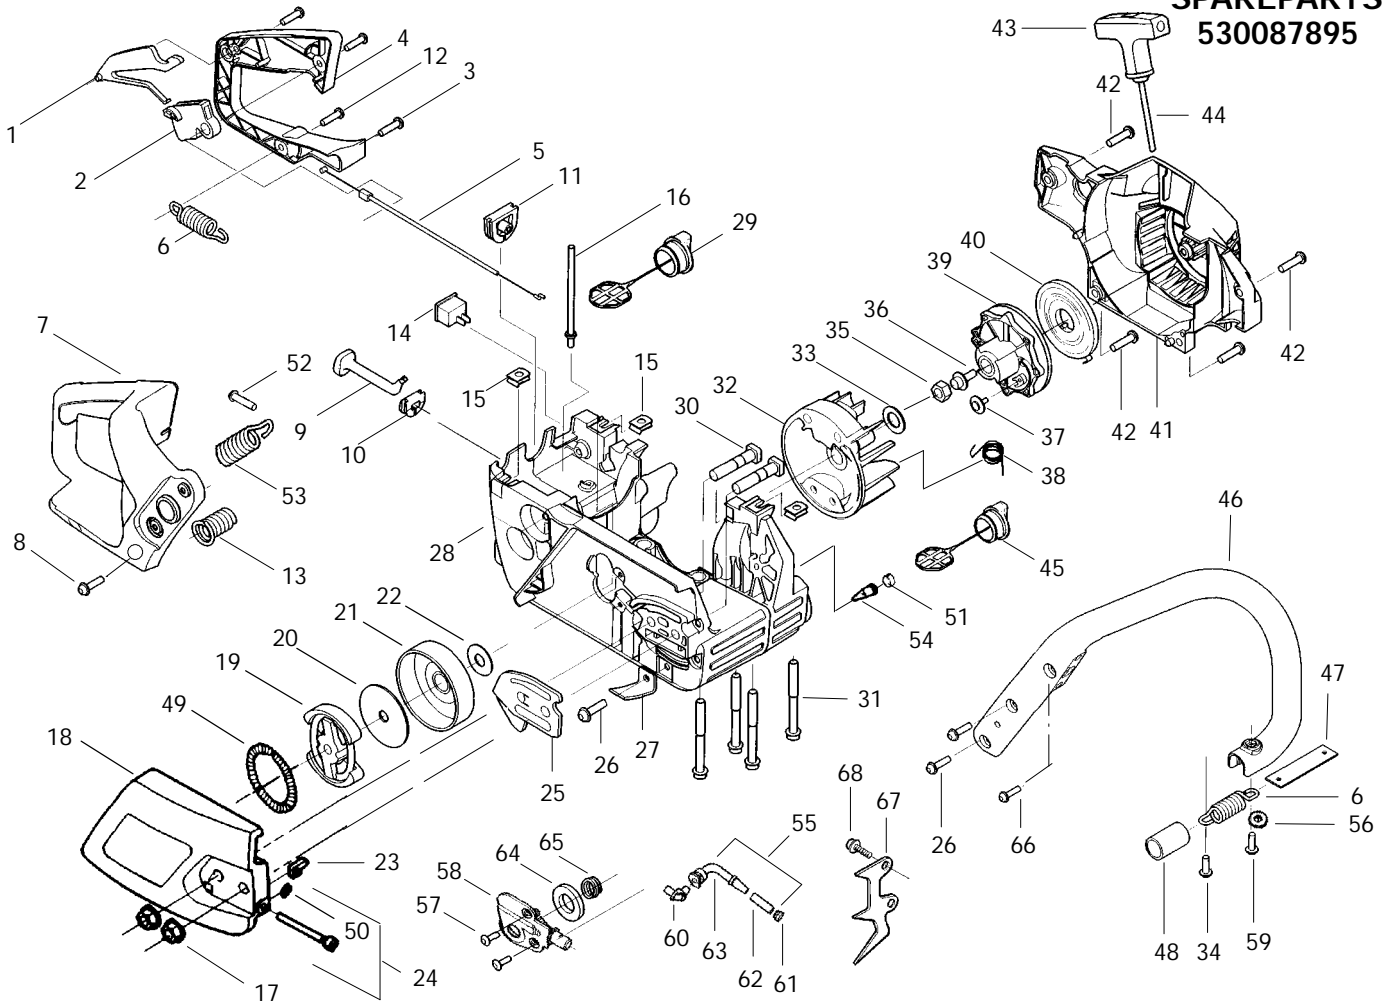

SPAREPARTS
530087895

Ref.	Part No.	Description	Ref.	Part No.	Description	Ref.	Part No.	Description
1.	530036098	Throttle Lockout	24.	530069611	Bar Adjusting Kit (Incl. 50)	47.	530047608	Limiter Strap
2.	530036097	Throttle Trigger	25.	530038238	Plate-Bar Mounting	48.	530036142	Sleeve-AV Spring
3.	530015906	Screw	26.	530015814	Screw	49.	530094188	Spring-Clutch
4.	530047581	Cover-Rear Handle	27.	530029850	Chain Catcher	50.	530038593	Retainer-Bar Adjust.
5.	530047602	Throttle Cable	28.	530054174	Chassis Ass'y. (Incl. Fuel Cap, Oil Cap, Fuel Line and Primer Line)	51.	530038264	Plug-Oil Vent
6.	530042082	Spring-Isolator	29.	530047192	Fuel Cap Ass'y.	52.	530015875	Screw
7.	530047582	Rear Handle	30.	530016133	Bolt-Bar	53.	530053275	Isolator Ass'y.
8.	530015814	Screw	31.	530016132	Screw	54.	530026119	Check Valve
9.	530047605	Choke Knob	32.	530039209	Flywheel Ass'y.	55.	530047663	Oil Pick-up Ass'y (Incl. 61-63)
10.	530049005	Grommet-Choke Knob	33.	530015127	Washer-Flywheel	56.	530015123	Washer
11.	530047631	Grommet-Throttle Cable	34.	530015843	Screw	57.	530016097	Screw
12.	530015886	Screw	35.	530016134	Nut-Flywheel	58.	530071259	Oil Pump Kit (Incl. 60, 65 & Seal)
13.	530053274	Isolator Ass'y.	36.	530015920	Screw	59.	530016018	Screw
14.	530069572	Switch Kit	37.	530016080	Screw	60.	530049477	Elbow-Oil Pickup
15.	530015922	Nut-"U" Type	38.	530023817	Spring-Starter Dog	61.	530030189	Plug-Oil Filter
16.	530069247	Fuel Line Kit (Small Dia.)	39.	530037817	Starter Pulley	62.	530037821	Oil Filter
17.	530015917	Nut-Bar Mounting	40.	530027531	Recoil Spring	63.	530038373	Pick-up Oiler
18.	530054173	Clutch Cover	41.	530054175	Fan Housing	64.	530019231	Dust Seal
19.	530014949	Clutch Ass'y. (Incl. 49)	42.	530015892	Screw	65.	530037820	Gear-Worm Spring
20.	530015611	Clutch Washer	43.	530037485	Starter Handle	66.	530016179	Screw
21.	530047061	Clutch Drum Ass'y. w/Bearing	44.	530069232	Rope Kit	67.	530014381	Spike Ass'y.
22.	530015907	Washer-Thrust	45.	530010846	Oil Cap Ass'y.	68.	530015906	Screw
23.	530015826	Pin-Bar Adjusting	46.	530047583	Front Handle