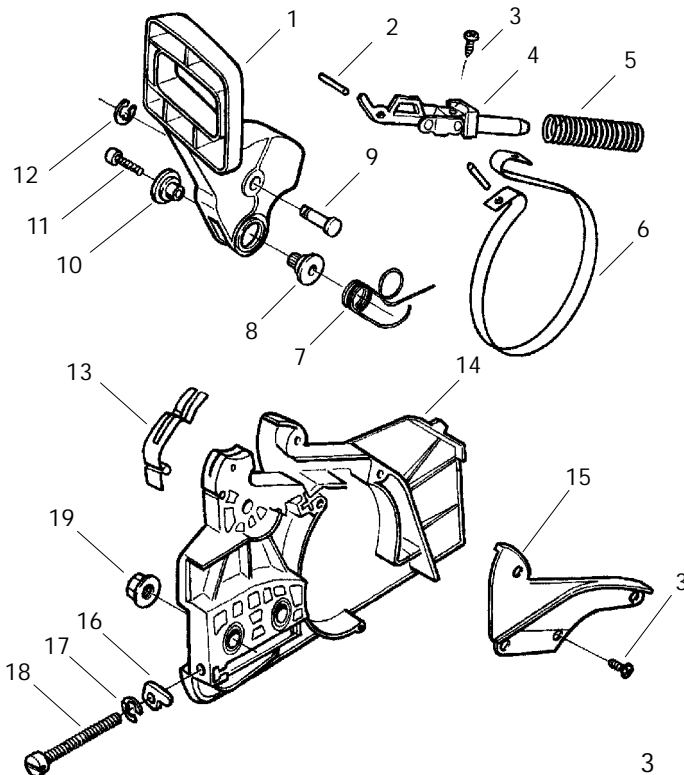

Carburetor Assembly--WT391 -- #530069722

Ref.	Part No.	Description
1.	530038318	Limiter Cap- -High
2.	530038317	Limiter Cap- -Low
3.	530069826	Carburetor Repair Kit (KIT = Indicates Contents)
4.	530069844	Gasket/Diaphragm Kit (D=Indicates Contents)
5.	530035383	Low Speed Needle
6.	530035293	Needle Spring Low Speed
7.	530035384	High Speed Needle
8.	530035295	Needle Spring High Speed

Chain Brake Assembly #530054172

Ref.	Part No.	Description
1.	530053033	Actuating Lever
2.	530015913	Spring Pin
3.	530015911	Screw
4.	530014356	Front & Rear Link Ass'y.
5.	530016237	Spring Compression
6.	530052232	Brake Band
7.	530015910	Handguard Spring
8.	530049075	Journal-Left
9.	530029879	Pivot Pin
10.	530029881	Journal-Right
11.	530015914	Screw
12.	530038593	Retainer
13.	530029878	Position Spring
14.	530054173	Clutch Cover
15.	530038679	Chain Brake Cover
16.	530015826	Bar Adjusting Pin
17.	530038593	Retainer
18.	530016110	Screw-Bar Adjusting
19.	530015917	Nut