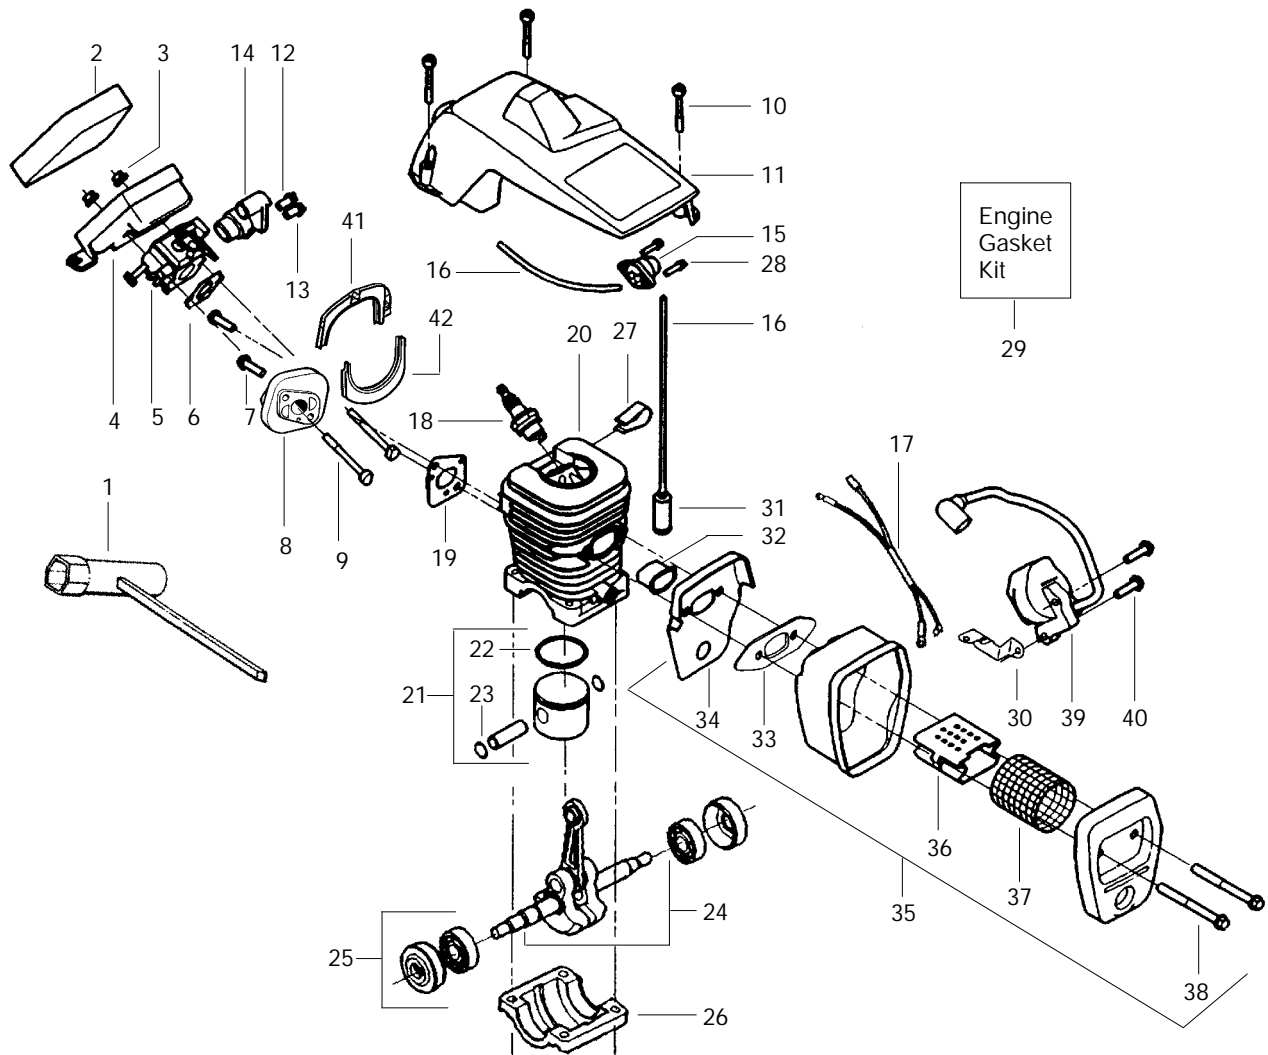

Ref.	Part No.	Description	Ref.	Part No.	Description	Ref.	Part No.	Description
1.	530031163	Bar Wrench	19.	530019249	Gasket -Carb Adaptor	36.	530037813	Muffler Diffuser
2.	530037793	Foam- -Air Filter	20.	530069720	Cylinder Kit	37.	530036103	Spark Screen
3.	530016101	Nut	21.	530069719	Piston Kit (Incl. 22 & 23)	38.	530016132	Screw
4.	530047604	Air Filter Housing	22.	530038729	Piston Ring	39.	530052277	Ignition Module
5.	530069722	Carburetor Kit (Incl. 12 & 13)	23.	530015697	Retainer- -Piston Pin	40.	530015814	Screw
6.	530019239	Carb. Gasket	24.	530047062	Crankshaft Ass'y.	41.	530049715	Seal- -Carb Adapter -- (Upper)
7.	530015810	Screw	25.	530047827	Seal & Bearing Ass'y.	42.	530049714	Seal- -Carb Adapter -- (Lower)
8.	530049700	Carb. Adapter	26.	530037935	Cap--Crankcase			
9.	530016187	Screw	27.	530016136	Clip- -High Tension Lead			
10.	530016102	Screw	28.	530015780	Screw			
11.	530053183	Cylinder Shield	29.	530069608	Engine Gasket Kit (Incl. 6, 17, 19 & 33)			
12.	530038318	Limiter Cap- -High	30.	530047442	Ground Strap			
13.	530038317	Limiter Cap- -Low	31.	530014362	Fuel Pick- -up Ass'y.			Operator Manual
14.	530049244	Grommet- -Carb Adjust	32.	530037652	Heat Insulator			Scan
15.	530047213	Air Purge Ass'y.	33.	530019221	Muffler Gasket			Euro I
16.	530069216	Fuel Line Kit (Large Dia.)	34.	530049870	Muffler Backplate			Euro II
17.	530049117	Wire Harness Ass'y.	35.	530047207	Muffler Ass'y. (Incl. 33- -34 & 36- -38)			Decal Warning
18.	503235108	Spark Plug						Decal Stop
								Clutch Ass'y. Tool
								Air Gap Gauge
								Insert Tool- - Limitter Cap