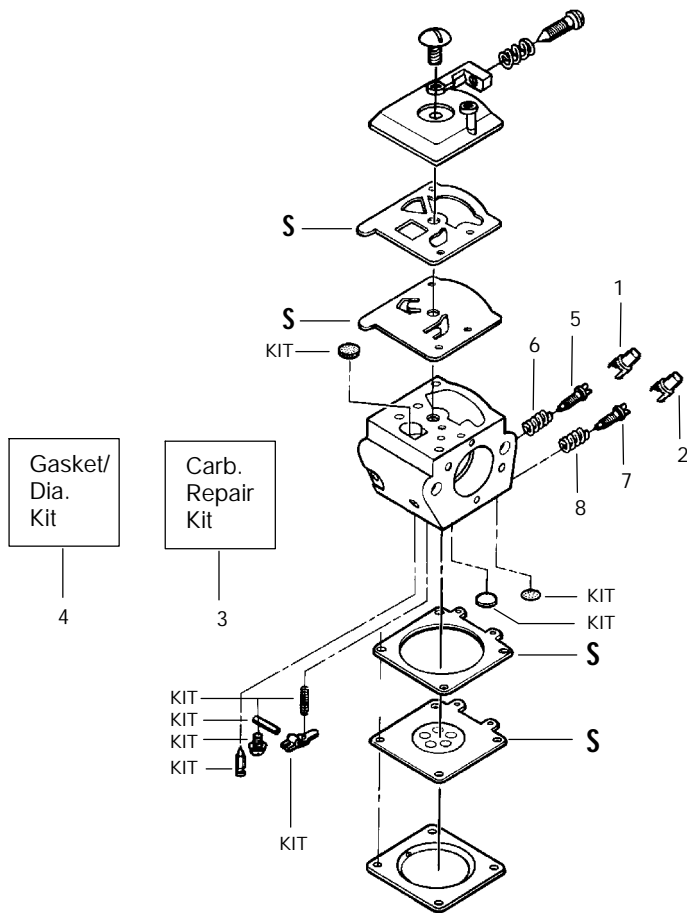

Ref.	Part No.	Description	Ref.	Part No.	Description	Ref.	Part No.	Description
1.	530031163	Bar Wrench	19.	530019249	Gasket -Carb Adaptor	36.	530037813	Muffler Diffuser
2.	530037793	Foam- -Air Filter	20.	530069720	Cylinder Kit	37.	530036103	Spark Screen
3.	530016101	Nut	21.	530069719	Piston Kit (Incl. 22 & 23)	38.	530016132	Screw
4.	530047604	Air Filter Housing	22.	530038729	Piston Ring	39.	530052277	Ignition Module
5.	530069722	Carburetor Kit (Incl. 12 & 13)	23.	530015697	Retainer- -Piston Pin	40.	530015814	Screw
6.	530019239	Carb. Gasket	24.	530047062	Crankshaft Ass'y.	41.	530049715	Seal- -Carb Adapter -- (Upper)
7.	530015810	Screw	25.	530047827	Seal & Bearing Ass'y.	42.	530049714	Seal- -Carb Adapter -- (Lower)
8.	530049700	Carb. Adapter	26.	530037935	Cap--Crankcase			
9.	530016187	Screw	27.	530016136	Clip- -High Tension Lead			
10.	530016102	Screw	28.	530015780	Screw			
11.	530053183	Cylinder Shield	29.	530069608	Engine Gasket Kit (Incl. 6, 17, 19 & 33)			
12.	530038318	Limiter Cap- -High	30.	530047442	Ground Strap			
13.	530038317	Limiter Cap- -Low	31.	530014362	Fuel Pick- -up Ass'y.			Operator Manual
14.	530049244	Grommet- -Carb Adjust	32.	530037652	Heat Insulator			Scan
15.	530047213	Air Purge Ass'y.	33.	530019221	Muffler Gasket			Euro I
16.	530069216	Fuel Line Kit (Large Dia.)	34.	530049870	Muffler Backplate			Euro II
17.	530049117	Wire Harness Ass'y.	35.	530047207	Muffler Ass'y. (Incl. 33- -34 & 36- -38)			Decal Warning
18.	503235108	Spark Plug						Decal Stop
								Clutch Ass'y. Tool
								Air Gap Gauge
								Insert Tool- - Limitter Cap

Carburetor Assembly--WT391 -- #530069722

Ref.	Part No.	Description
1.	530038318	Limiter Cap- -High
2.	530038317	Limiter Cap- -Low
3.	530069826	Carburetor Repair Kit (KIT = Indicates Contents)
4.	530069844	Gasket/Diaphragm Kit (D=Indicates Contents)
5.	530035383	Low Speed Needle
6.	530035293	Needle Spring Low Speed
7.	530035384	High Speed Needle
8.	530035295	Needle Spring High Speed