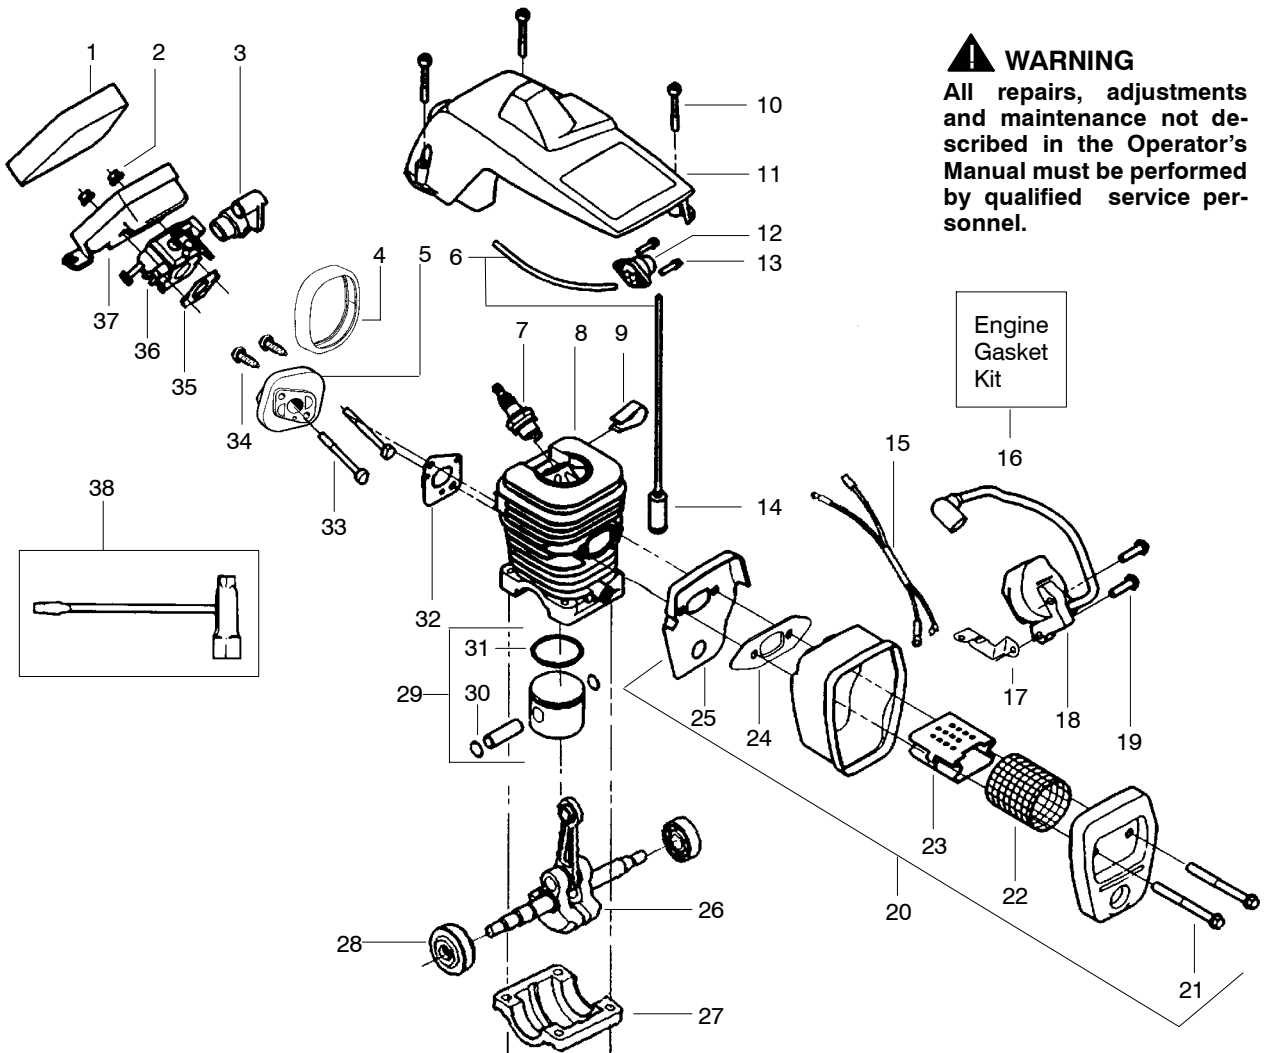

TYPE 3

⚠ WARNING
All repairs, adjustments and maintenance not described in the Operator's Manual must be performed by qualified service personnel.

Ref.	Part No.	Description	Ref.	Part No.	Description	Ref.	Part No.	Description
1.	530037793	Foam – Air Filter	17.	530047442	Strap – Ground	32.	530069608	Gasket – Adapter(kit)
2.	530016101	Nut	18.	530039198	Module – Ignition	33.	530016187	Screw
3.	530035526	Grommet – Carb Adjust	19.	530015814	Screw	34.	530016386	Screw
4.	530054144	Seal – Carb Adapter	20.	530047207	Assy – Muffler (Incl. 21 – 25)	35.	530069608	Gasket – Carb.(kit)
5.	530049700	Adapter – Carb.	21.	530016132	Screw	36.	---	Kit – Carburetor
6.	530069247	Kit – Fuel Line (Small)	22.	530036103	Screen – Spark		530071618	Zama (W – 14A)
7.	952030150	Spark Plug (RCJ – 7Y)	23.	530037813	Diffuser – Muffler	(Note: Repair kits are not available for this carburetor)		
8.	530012550	Cylinder	24.	530069608	Gasket – Muffler(kit)	37.	530037804	Housing – Air Filter
9.	530016136	Clip – High Tension Lead	25.	530049870	Backplate – Muffler	38.	530031135	Wrench – Bar
10.	530016153	Screw	26.	530047062	Assy. – Crankshaft	Not Shown		
11.	530071310	Kit – Cylinder Shield	27.	530037935	Cap – Crankcase	---	---	Operator Manual
12.	530047213	Assy – Air Purge	28.	530056363	Assy. – Seal & Bearing	530163655	---	English Only
13.	530015780	Screw	29.	530071408	Kit – Piston (Incl. 30 & 31)	530163656	---	Russia
14.	530095646	Assy – Fuel Pick – up	30.	530015697	Retainer – Piston Pin	530056654	---	Decal – Warning
15.	530052296	Assy. – Wire Harness	31.	530038729	Ring – Piston			
16.	530069608	Kit – Engine Gasket (Incl. 24, 32 & 35)						

✓ = NEW PART NUMBER FOR THIS IPL   * = REFER TO THE SERVICE REFERENCE INDICATED FOR MORE INFORMATION. (LOCATED AT END OF IPL)
● = THESE PARTS ARE ILLUSTRATED FOR CLARITY. ORDER COMPLETE ASSEMBLY.