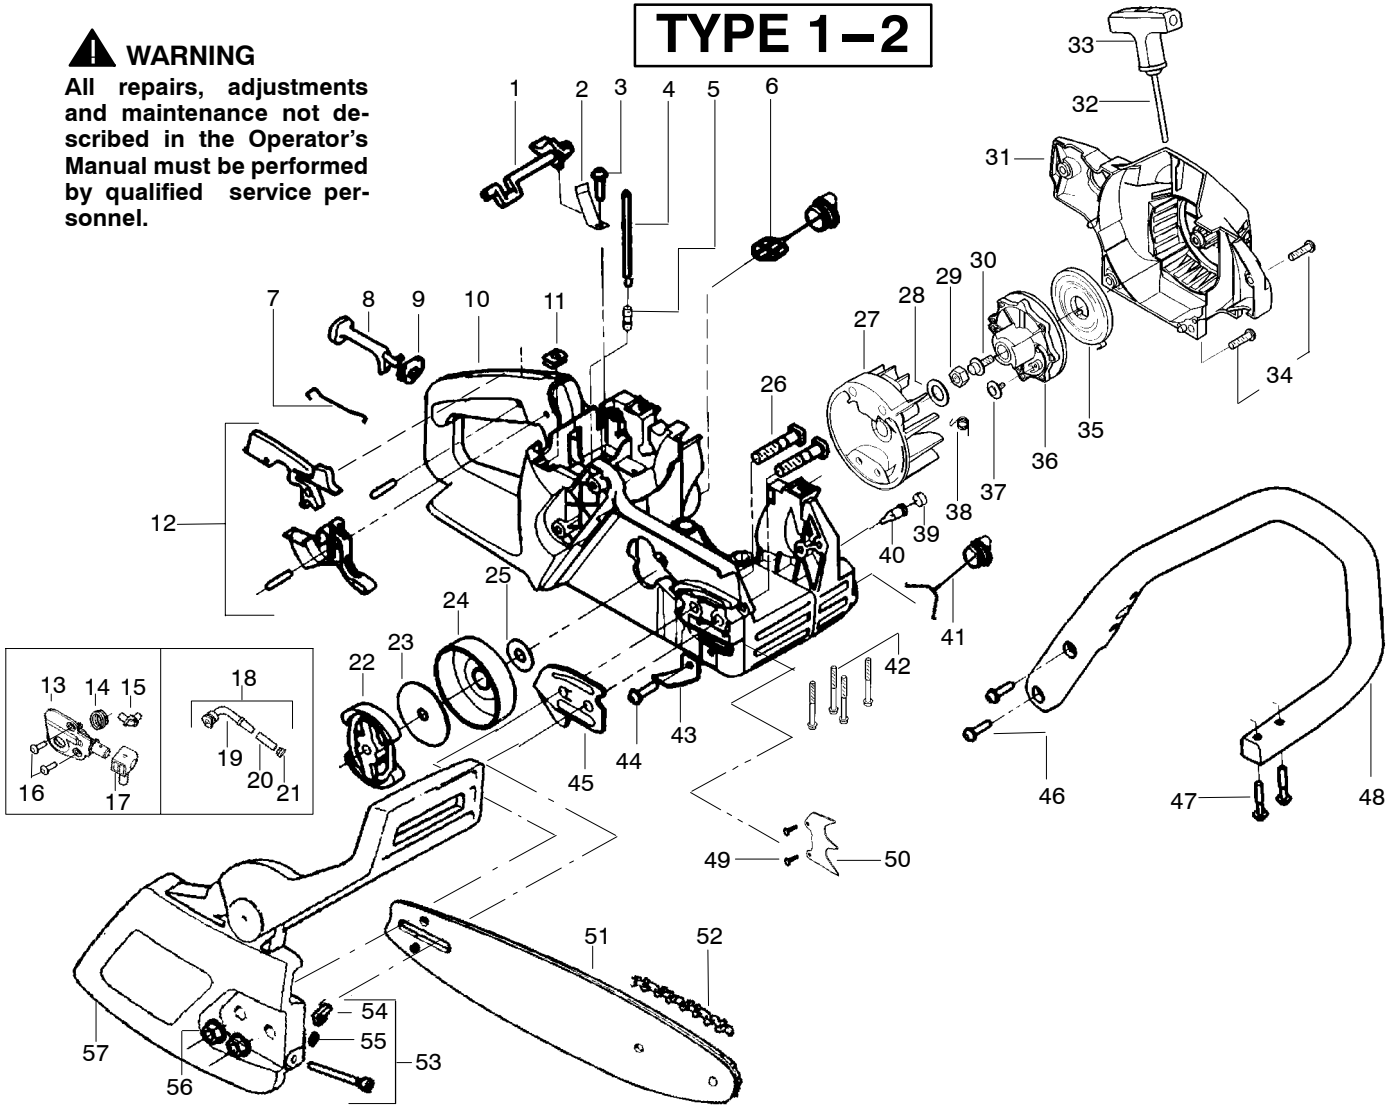

**⚠ WARNING**

All repairs, adjustments and maintenance not described in the Operator's Manual must be performed by qualified service personnel.

**TYPE 1-2**

Ref.	Part No.	Description	Ref.	Part No.	Description	Ref.	Part No.	Description
1.	530038227	Lever-Switch (Includes Pin)	19.	530038373	Pickup-Oiler	40.	530026119	Valve-Check
2.	530016149	Spring-Switch	20.	530037821	Filter-Oil	41.	530010846	Assy-Oil Cap
3.	530015775	Screw	21.	530030189	Plug-Oil Filter	42.	530016132	Screw
4.	530069216	Kit-Fuel Line (Large)	22.	530014949	Assy. - Clutch	43.	530029850	Chain Catcher
5.	530023877	Fitting	23.	530015611	Washer-Clutch	44.	530015814	Screw
6.	530047192	Assy-Fuel Cap	24.	530047061	Assy-Drum W/brg.	45.	530038238	Plate-Bar Mounting
7.	530037809	Wire-Throttle	25.	530015907	Washer - Thrust	46.	530015814	Screw
8.	530047989	Lever-Choke	26.	530016133	Bolt-Bar Mounting	47.	530015940	Screw
9.	530038406	Grommet-Choke Knob	27.	530039209	Assy-Flywheel	48.	530056798	Handle-Front
10.	530056735	Assy-Chassis	28.	530015127	Washer - Flywheel	49.	530015805	Screw
11.	530015922	Nut-Speed	29.	530016134	Nut-Flywheel	50.	530014381	Kit-Spike Assy
12.	530071305	Kit-Trigger & Lockout	30.	530015920	Screw	51.	530044692	Bar-16"
13.	530071259	Kit-Oil Pump (incl 14,15,17)	31.	530049335	Housing-Fan	52.	952051211	Chain - 16"
14.	530037820	Gear-Worm Spring	32.	530069232	Kit-Rope	53.	530069611	Kit-Bar Adjust (incl.54,55)
15.	530049477	Elbow-Oil Pickup	33.	530037485	Handle-Starter	54.	530015826	Pin-Bar Adjust
16.	530016064	Screw	34.	530015892	Screw	55.	530038593	Retainer-Bar Adjust
17.	530019206	Seal Block	35.	530027531	Spring-Starter	56.	530015917	Nut-Bar Mounting
18.	530047663	Assy-Oil-Pickup (Incl. 19, 20 & 21)	36.	530037817	Pulley-Starter	57.	530054739	Assy-Chain Brake
			37.	530016080	Screw			
			38.	530023817	Spring - Starter Dog			
			39.	530038264	Plug - Bronze Vent			