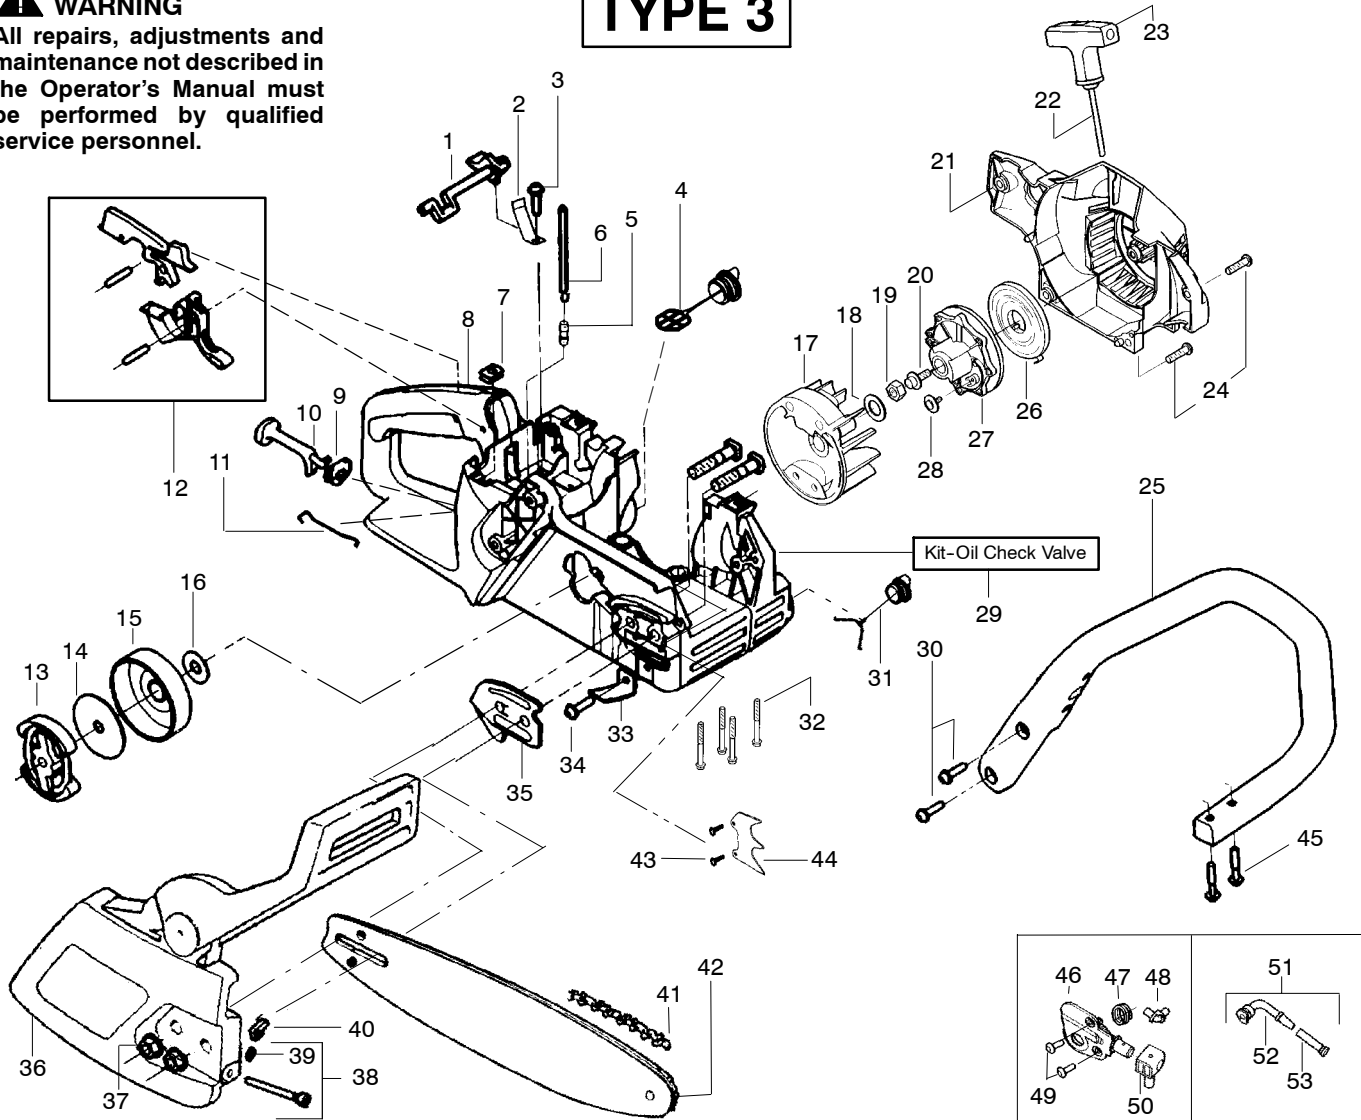

WARNING

All repairs, adjustments and maintenance not described in the Operator's Manual must be performed by qualified service personnel.

TYPE 3

Ref.	Part No.	Description	Ref.	Part No.	Description	Ref.	Part No.	Description
1.	530038227	Lever-Switch (Includes Pin)	21.	530049335	Housing-Fan	40.	530015826	Pin-Bar Adjust
2.	530016149	Spring-Switch	22.	530069232	Kit-Rope	41.	952051211	Chain-16"
3.	530015775	Screw	23.	530056402	Handle-Starter	42.	530044692	Bar-16"
4.	530047192	Assy-Fuel Cap	24.	530015892	Screw	43.	530015805	Screw
5.	530023877	Fitting	25.	530056798	Handle-Front	44.	530014381	Kit-Spike (incl. #43)
6.	530069216	Kit-Fuel Line (Large)	26.	530027531	Spring-Starter	45.	530015940	Screw
7.	530015922	Nut-Speed	27.	530037817	Pulley-Starter	46.	530071259	Kit-Oil Pump (incl 45,46,48)
8.	530056735	Assy-Chassis	28.	530016080	Screw	47.	530037820	Gear-Worm Spring
9.	530038406	Grommet-Choke Knob	29.	530071666	Kit-Oil Check Valve	48.	530049477	Elbow-Oil Pickup
10.	530047989	Lever-Choke	30.	530015814	Assy-Oil Cap	49.	530016064	Screw
11.	530037809	Wire-Throttle	31.	530010846	Assy-Oil Cap	50.	530019206	Seal Block
12.	530071832	Kit-Trigger & Lockout	32.	530016132	Screw	51.	530047663	Assy-Oil-Pickup (Incl. 52-53)
13.	530014949	Assy. - Clutch	33.	530029850	Chain Catcher	52.	530038373	Pickup-Oiler
14.	530015611	Washer-Clutch	34.	530015814	Screw	53.	530056533	Filter-Oil
15.	530047061	Assy-Drum W/brg.	35.	530038238	Plate-Bar Mounting			
16.	530015907	Washer - Thrust	36.	530054739	Assy-Chain Brake			
17.	530039187	Assy-Flywheel	37.	530015917	Nut-Bar Mounting			
18.	530015127	Washer-Flywheel	38.	530069611	Kit-Bar Adjust (incl. 39,40)			
19.	530016134	Nut-Flywheel	39.	530038593	Retainer-Bar Adjust			
20.	530015920	Screw						

✓ = NEW PART NUMBER FOR THIS IPL

* = REFER TO THE SERVICE REFERENCE INDICATED FOR MORE INFORMATION. (LOCATED AT END OF IPL)