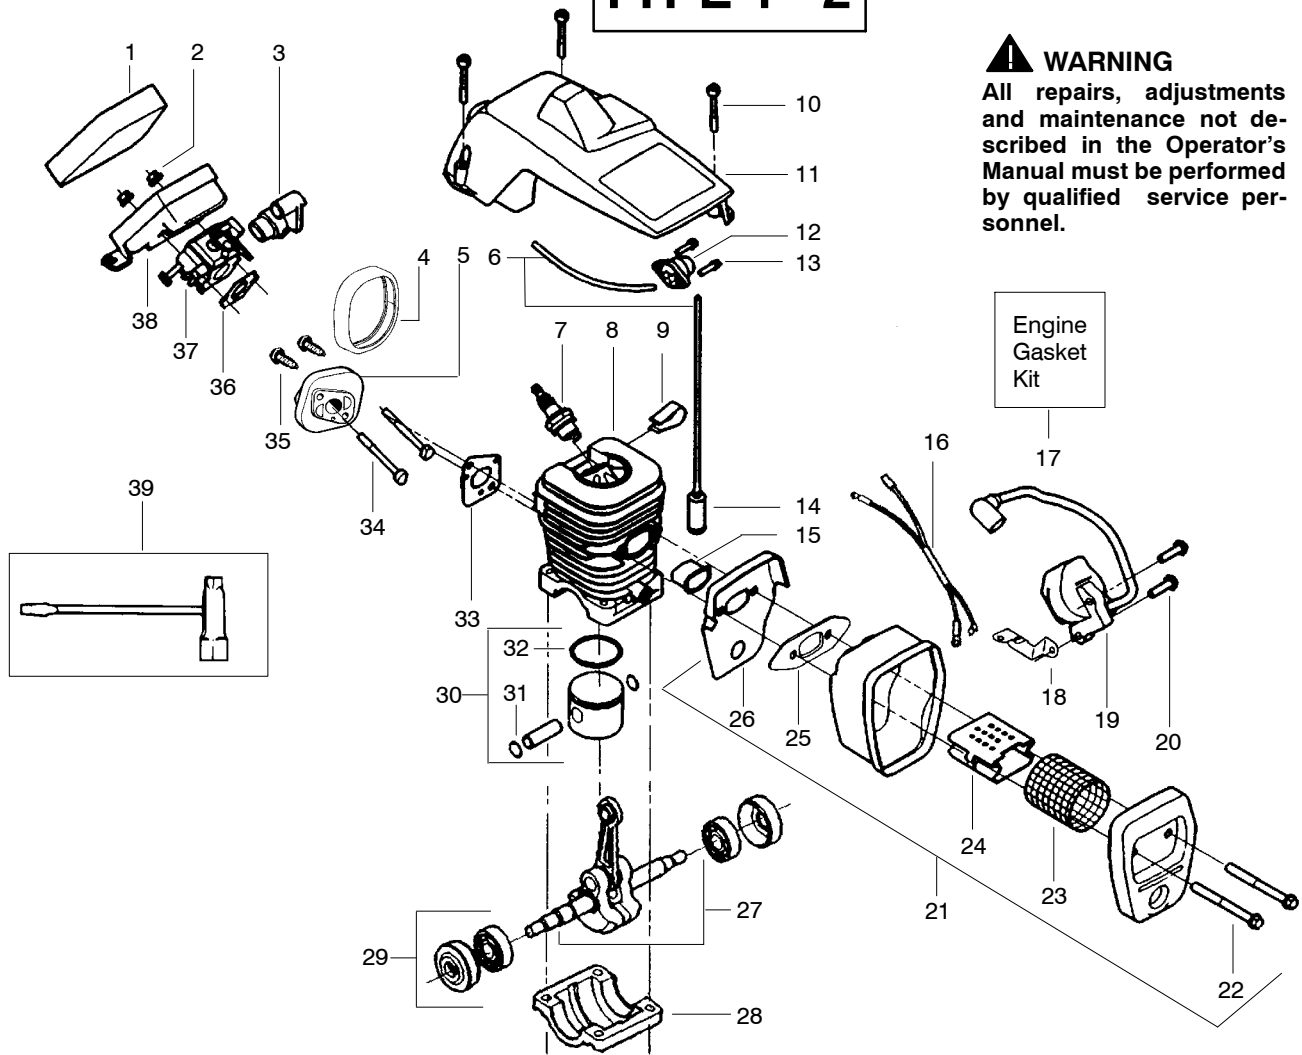

PARTS LIST NO. 530163046		PARTNER® PARTS LIST	CHAIN SAW MODEL(S) 350 – Russia	
DATE 3/29/05	Replaces 163046 – 1/07/04		Note: Illustration may differ from actual model due to design changes	PAGE NO. 4

TYPE 1-2

⚠ WARNING
All repairs, adjustments and maintenance not described in the Operator's Manual must be performed by qualified service personnel.

Ref.	Part No.	Description	Ref.	Part No.	Description	Ref.	Part No.	Description
1.	530037793	Foam – Air Filter	17.	530069608	Kit – Engine Gasket (Incl. 25, 33 & 36)	32.	530029805	Ring – Piston
2.	530016101	Nut	18.	530047442	Strap – Ground	33.	530069608	Gasket – Adapter(kit)
3.	530049244	Grommet – Carb Adjust	19.	530039198	Module – Ignition	34.	530016187	Screw
4.	530054144	Seal – Carb Adapter	20.	530015814	Screw	35.	530016386	Screw
5.	530049700	Adapter – Carb.	21.	530047207	Assy – Muffler (Incl. 22 – 26)	36.	530069608	Gasket – Carb.(kit)
6.	530069247	Kit – Fuel Line (Small)	22.	530016132	Screw	37.	---	Kit – Carburetor (WT – 324)
7.	952030150	Spark Plug (RCJ – 7Y)	23.	530036103	Screen – Spark		530071618	(W – 14A)
8.	530069606	Kit – Cylinder	24.	530037813	Diffuser – Muffler	38.	530037804	Housing – Air Filter
9.	530016136	Clip – High Tension Lead	25.	530069608	Gasket – Muffler (kit)	39.	530031135	Scrench
10.	530016153	Screw	26.	530049870	Backplate – Muffler		Not Shown	
11.	530071310	Kit – Cylinder Shield	27.	530047062	Assy. – Crankshaft		---	Operator Manual
12.	530047213	Assy – Air Purge	28.	530037935	Cap – Crankcase		530163655	English Version
13.	530015780	Screw	29.	530056363	Assy. – Seal & Bearing		530163656	Russian Version
14.	530095646	Assy – Fuel Pick-up	30.	530069604	Kit – Piston (Incl. 31 & 32)		530056654	Decal – Warning
15.	530037652	Insulator – Heat	31.	530015697	Retainer – Piston Pin			
16.	530052296	Assy. – Wire Harness						

✓ = NEW PART NUMBER FOR THIS IPL   * = REFER TO THE SERVICE REFERENCE INDICATED FOR MORE INFORMATION. (LOCATED AT END OF IPL)
● = THESE PARTS ARE ILLUSTRATED FOR CLARITY. ORDER COMPLETE ASSEMBLY.