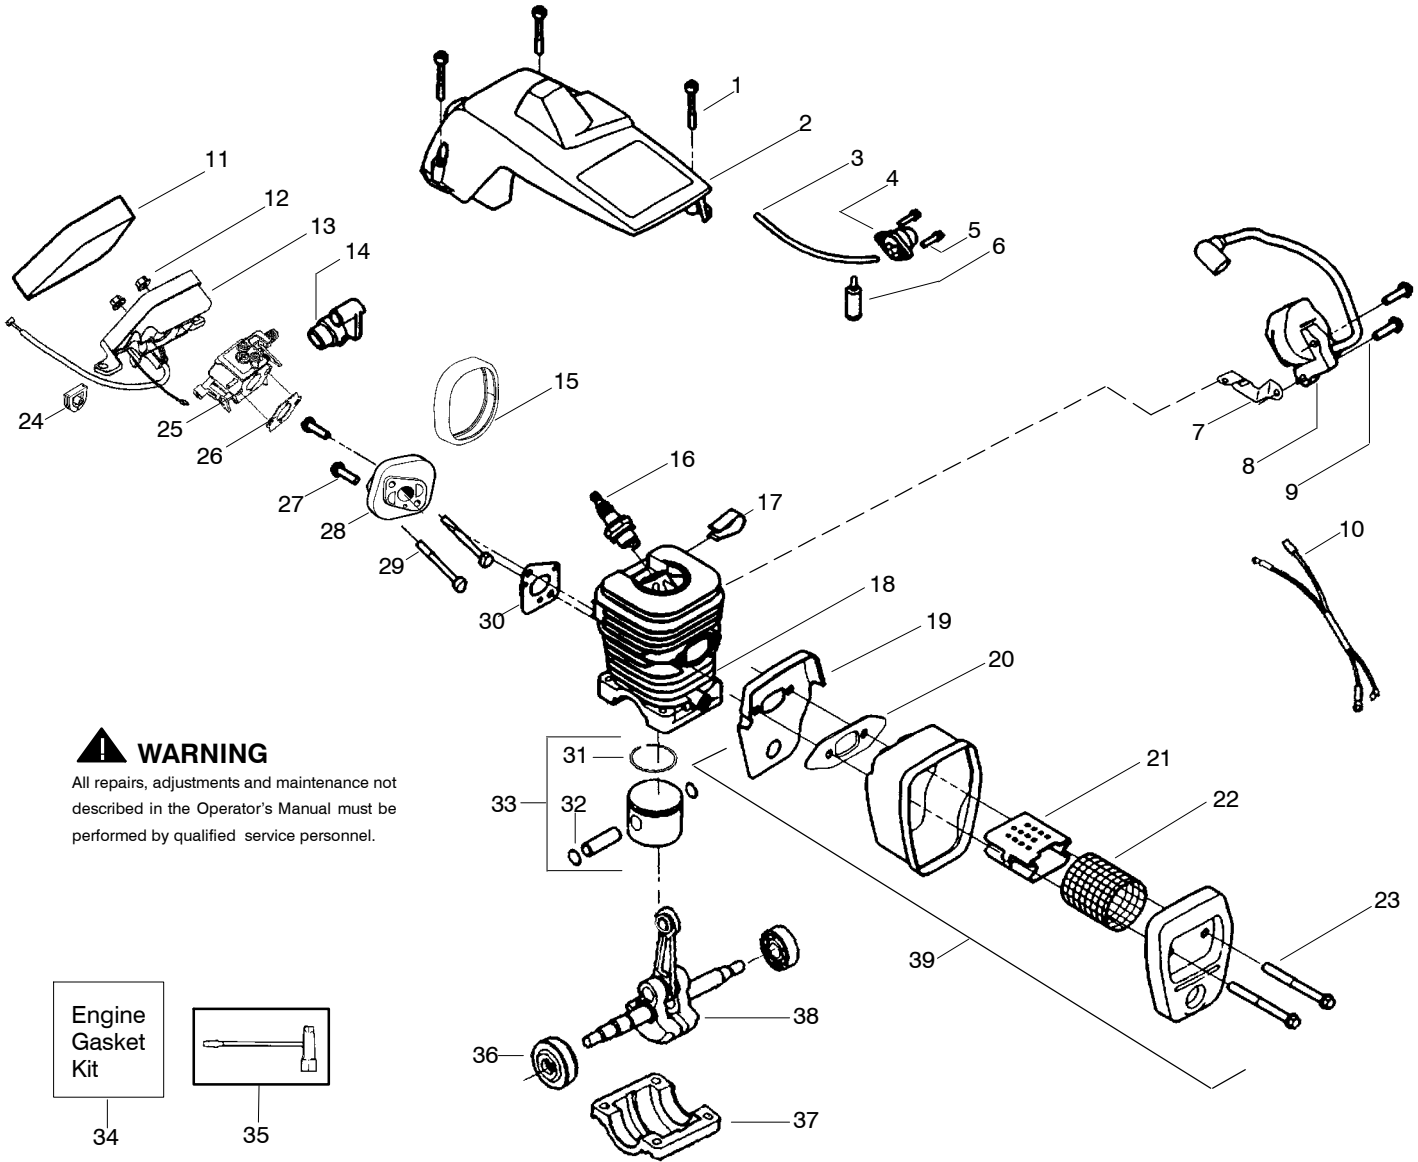

⚠ WARNING

All repairs, adjustments and maintenance not described in the Operator's Manual must be performed by qualified service personnel.

Ref.	Part No.	Description	Ref.	Part No.	Description	Ref.	Part No.	Description
1.	530016153	Screw	21.	530037813	Diffuser – Muffler	38.	530047062	Assy – Crankshaft
2.	530047578	Assy – Cylinder Shield	22.	530036103	Screen – Spark	39.	530047207	Assy – Muffler (Incl. 19,20,21,22,23)
3.	530069247	Kit – Fuel Line (Small)	23.	530016132	Bolt – Muffler			
4.	530071835	Kit – Air Purge (incl. #5)	24.	530047631	Grommet – Throttle Cable			
5.	530015780	Screw	25.	530071821	Kit – Carburetor (WT – 662)			
6.	530095646	Assy – Fuel Pick-up	26.	530069608	Gasket – Carb. (kit)			
7.	530047442	Strap – Ground	27.	530016386	Screw			Not Shown
8.	530039167	Ignition Module	28.	530049700	Carb. Adapter			
9.	530015814	Screw	29.	530016187	Screw			
10.	530057475	Assy – Wire Harness	30.	530069608	Gasket – Adaptor (kit)			
11.	530037793	Foam – Air Filter	31.	530037380	Ring – Piston		545154169	Manual (Scan)
12.	530016101	Nut	32.	530015697	Retainer – Piston Pin		545154170	(Euro 1)
13.	530057702	Assy – Air Box	33.	545081872	Kit – Piston (Incl. 31 & 32)		545154171	(Euro 2)
14.	530035526	Grommet – Carb Adjust	34.	530069608	Kit – Engine Gasket (Incl. 20, 26 & 30)		545154172	(Euro 3)
15.	530054144	Seal – Carb Adapter	35.	530031135	Scrench		545154176	(Euro 4)
16.	952030150	Spark Plug (RCJ – 7Y)	36.	530056363	Assy – Seal & Bearing		545154177	(Euro 5)
17.	530016136	Clip – High Tension Lead	37.	530037935	Cap – Crankcase		545154178	(Russian)
18.	545122101	Cylinder					545154179	(Turkish)
19.	530049870	Backplate – Muffler					545003025	Decal – Warning
20.	530069608	Gasket – Muffler (kit)						

✓ = NEW PART NUMBER FOR THIS IPL

★ = REFER TO THE SERVICE REFERENCE INDICATED FOR MORE INFORMATION. (LOCATED AT END OF IPL)