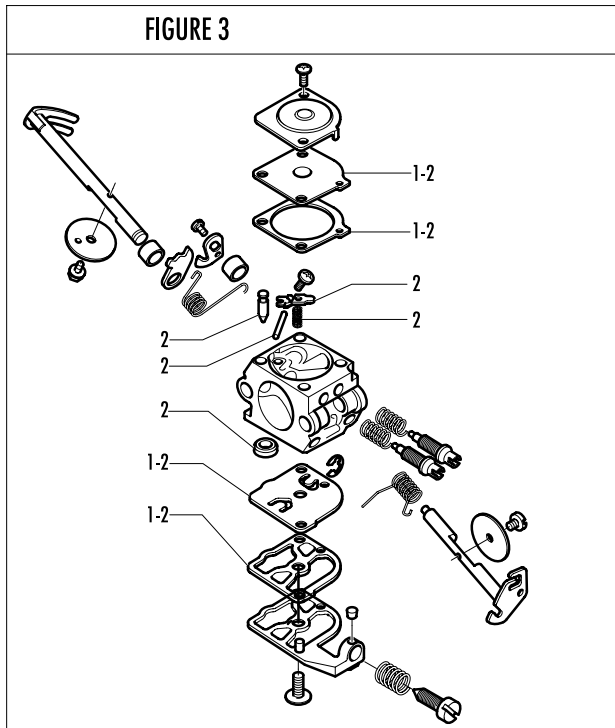

**FIGURE 4**

**FIGURE 3**

**FIGURE 2**

pos	P/N McC	P/N ELX	Qty	DESCRIPTION
1	503413203	503413203	1	air filter
2	503213216	503213216	2	screw
3	503213245	503213245	1	screw
4	503413101	503413101	1	filter holder
5	503105203	503105203	1	lever choke
6	501527801	501527801	1	bushing
7	501770002	501770002	1	gasket
8	503213216	503213216	3	screw
9	506013503	506013503	1	partition
10	505310751	505310751	1	rubber
11	506013202	506013202	1	bushing
12	240010	538240010	1	spark plug RCT7Y
13	503208006	503208006	1	screw
14	506010607	506010607	1	cylinder/piston ass'y
15	505310751	505310751	1	rubber
16	503289003	503289003	1	piston ring
17	249181	538249181	1	piston kit
18	501451601	501451601	1	needle bearing
19	737441000	737441000	2	ring
20	503222302	503222302	2	nut
22	506056502	506056502	2	crank shaft housing ass'y
23	505275719	505275719	2	seal ring
24	738220225	738220225	2	bearing
25	503573805	503573805	1	crank shaft assy
26	FIGURE 3		1	carb.
27	503853301	503853301	1	exh.outlet ass'y
29	506011703	506011703	1	muffler
30	503723701	503723701	1	muffler gasket
31	503218201	503218201	2	square head screw 5x57