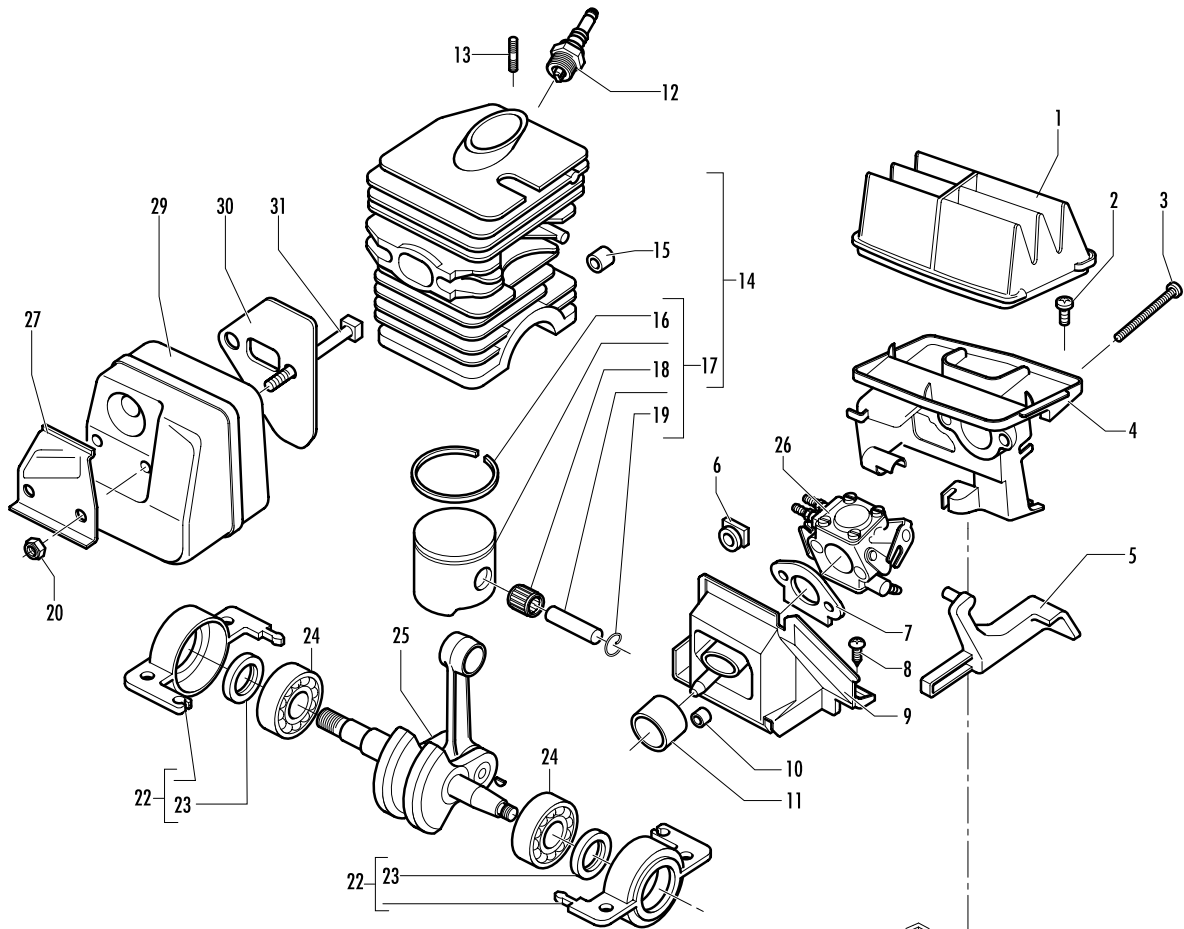

**FIGURE 4**

**FIGURE 3**

**FIGURE 2**

pos	P/N McC	P/N ELX	Qty	DESCRIPTION
1	503413203	503413203	1	air filter
2	503213216	503213216	2	screw
3	503213245	503213245	1	screw
4	503413101	503413101	1	filter holder
5	503105203	503105203	1	lever choke
6	501527801	501527801	1	bushing
7	501770002	501770002	1	gasket
8	503213216	503213216	3	screw
9	506013503	506013503	1	partition
10	505310751	505310751	1	rubber
11	506013202	506013202	1	bushing
12	240010	538240010	1	spark plug RCT7Y
13	503208006	503208006	1	screw
14	506010607	506010607	1	cylinder/piston ass'y
15	505310751	505310751	1	rubber
16	503289003	503289003	1	piston ring
17	249181	538249181	1	piston kit
18	501451601	501451601	1	needle bearing
19	737441000	737441000	2	ring
20	503222302	503222302	2	nut
22	506056502	506056502	2	crank shaft housing ass'y
23	505275719	505275719	2	seal ring
24	738220225	738220225	2	bearing
25	503573805	503573805	1	crank shaft assy
26	FIGURE 3		1	carb.
27	503853301	503853301	1	exh.outlet ass'y
29	506011703	506011703	1	muffler
30	503723701	503723701	1	muffler gasket
31	503218201	503218201	2	square head screw 5x57