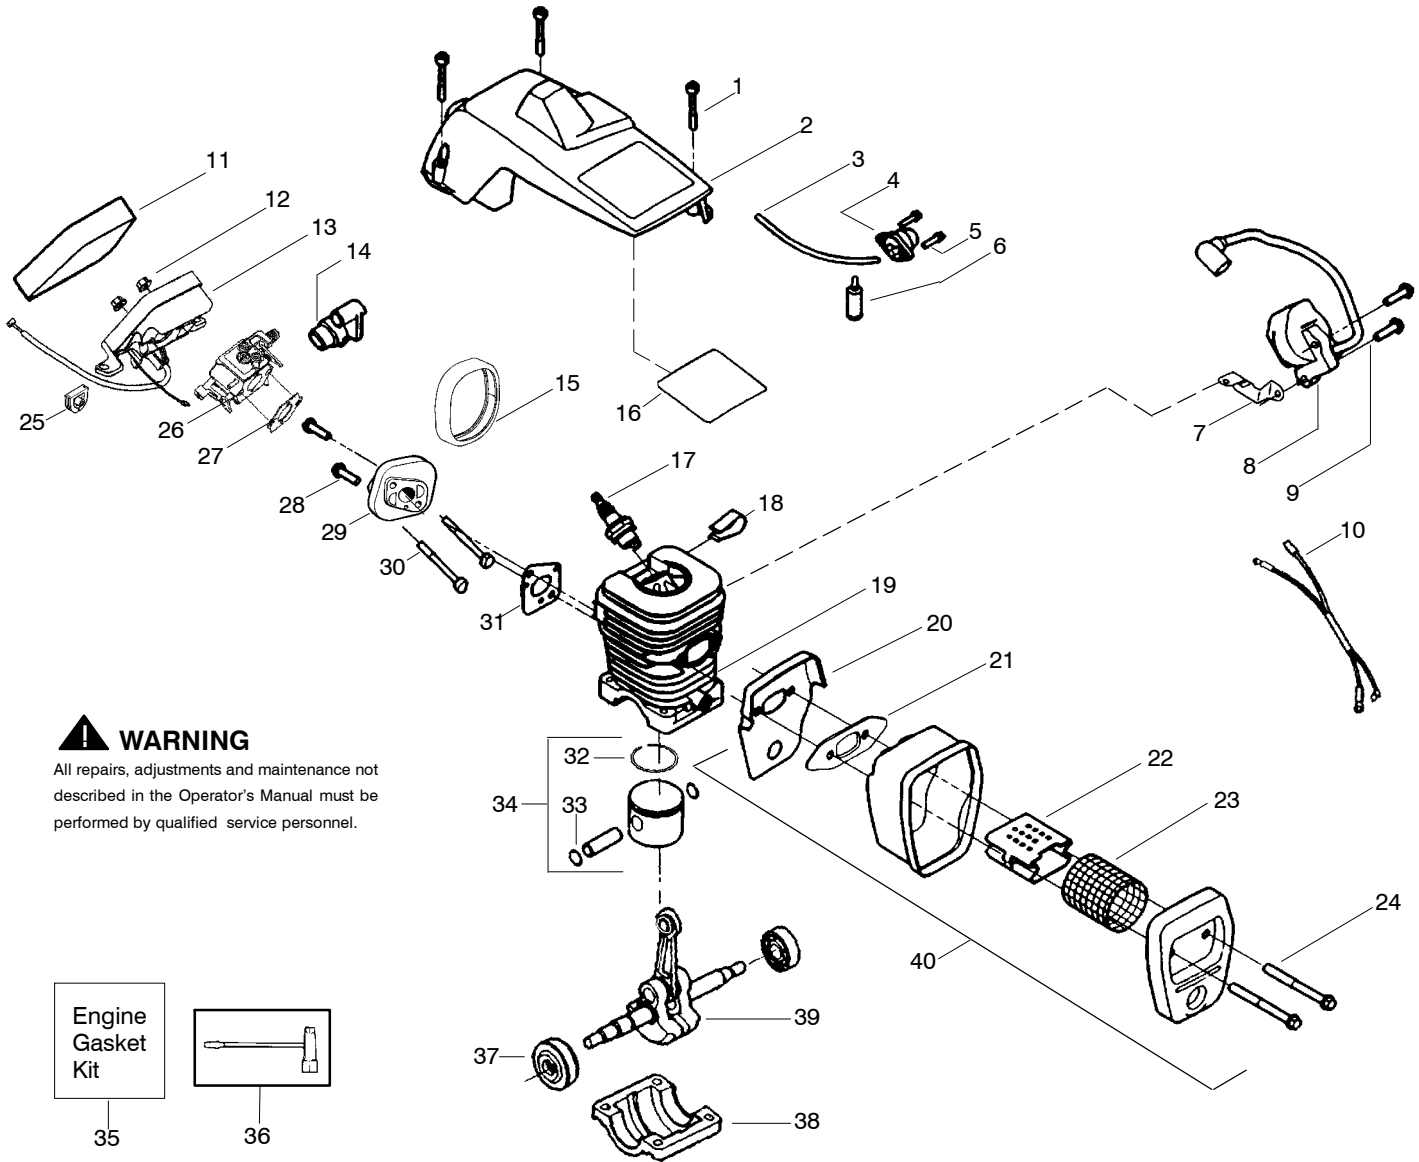

⚠ WARNING

All repairs, adjustments and maintenance not described in the Operator's Manual must be performed by qualified service personnel.

Ref.	Part No.	Description	Ref.	Part No.	Description	Ref.	Part No.	Description
1.	530016153	Screw	19.	530012550	Cylinder	36.	530031135	Scrench
2.	530056914	Assy - Cylinder Shield (includes # 16)	20.	530049870	Backplate - Muffler	37.	530056363	Assy - Seal & Bearing
3.	530069247	Kit - Fuel Line (Small)	21.	530069608	Gasket - Muffler (kit)	38.	530022396	Cap - Crankcase
4.	530071835	Kit - Purge Bulb (incl. #5)	22.	530037813	Diffuser - Muffler	39.	530047062	Assy - Crankshaft
5.	530015780	Screw	23.	530036103	Screen - Spark	40.	530047207	Assy - Muffler (Incl. 20-24)
6.	530095646	Assy - Fuel Pick-up	24.	530016132	Bolt - Muffler	Not Shown		
7.	530047442	Strap - Ground	25.	530047631	Grommet - Throttle Cable	---	---	Manuals
8.	530039198	Ignition Module	26.	---	Kit - Carburetor	530166109	---	(Scan)
9.	530015814	Screw		530071820	Zama (W-20)	530166110	---	(Euro I)
10.	530057475	Assy - Wire Harness		530071821	Walbro (WT-662)	530166111	---	(Euro II)
11.	530037793	Foam - Air Filter	27.	530069608	Gasket - Carb. (kit)	530166105	---	(Euro III)
12.	530016101	Nut	28.	530016386	Screw	530166106	---	(Euro IV)
13.	530057702	Assy - Air Box	29.	530049700	Carb. Adapter	530166107	---	(Euro V)
14.	530035526	Grommet - Carb Adjust	30.	530016187	Screw	530166108	---	(Turkish)
15.	530054144	Seal - Carb Adapter	31.	530069608	Gasket - Adaptor (kit)	530166112	---	(Russian)
16.	530055698	Reflector - Heat	32.	530038729	Ring - Piston	545003002	---	Decal - Warning
17.	952030150	Spark Plug (RCJ-7Y)	33.	530015697	Retainer - Piston Pin			
18.	530016136	Clip - High Tension Lead	34.	530071408	Kit - Piston (Incl. 32 & 33)			
			35.	530069608	Kit - Engine Gasket (Incl. 21, 27 & 31)			

↗ = NEW PART NUMBER FOR THIS IPL

★ = REFER TO THE SERVICE REFERENCE INDICATED FOR MORE INFORMATION. (LOCATED AT END OF IPL)