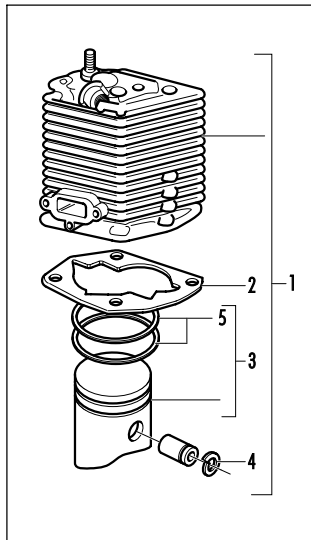

brand	PARTNER

date	FEB/03	SHEET 3/6

Model	Prefix
P 538E 16"	01

Product number
953900230

FIGURE 3