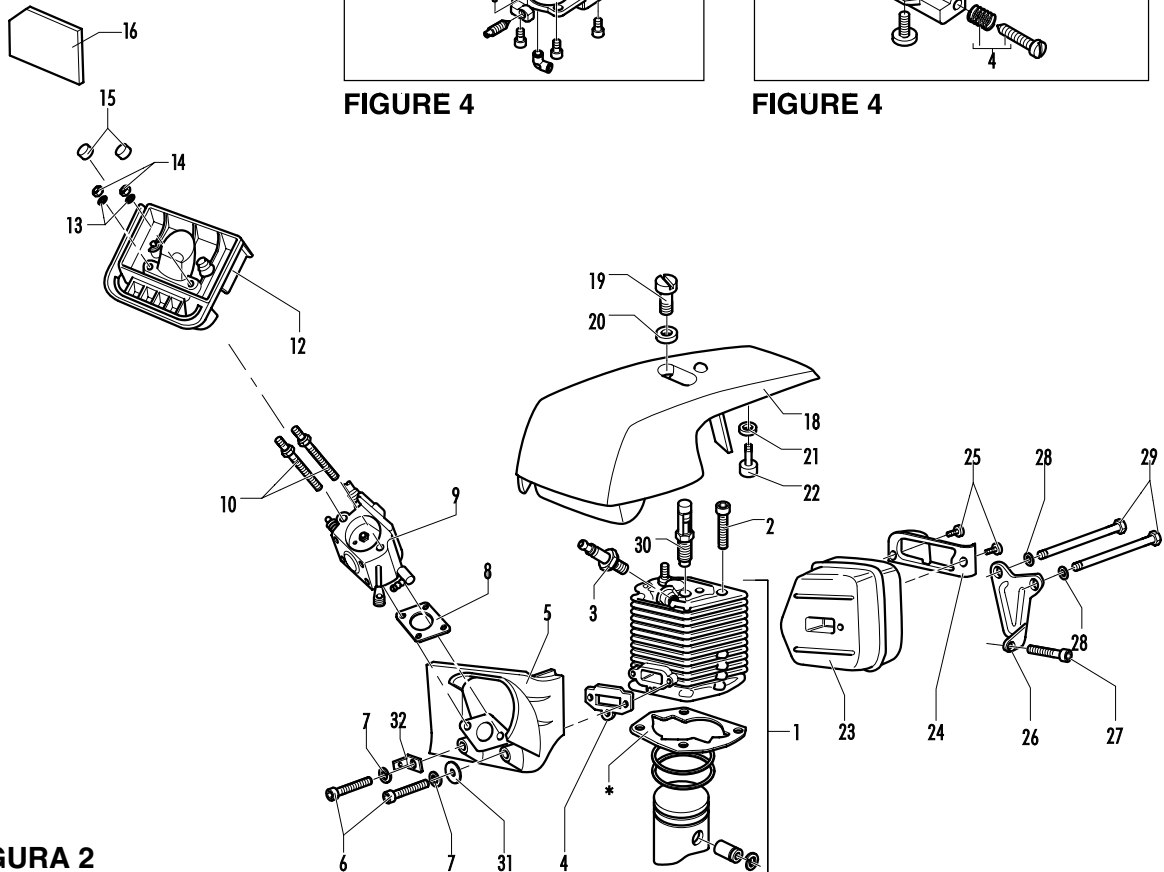

brand	PARTNER

date	FEB/03	SHEET 3/6

Model	Prefix
P 538E 16"	01

Product number
953900230

FIGURA 2