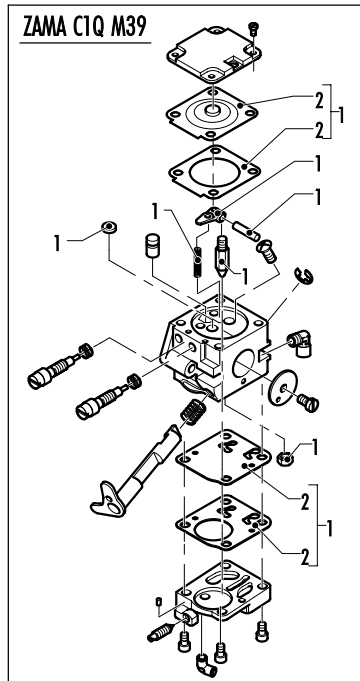

brand	PARTNER

date	FEB/03	SHEET 3/6

Model	Prefix
P 538E 16"	01

Product number
953900230

FIGURE 4