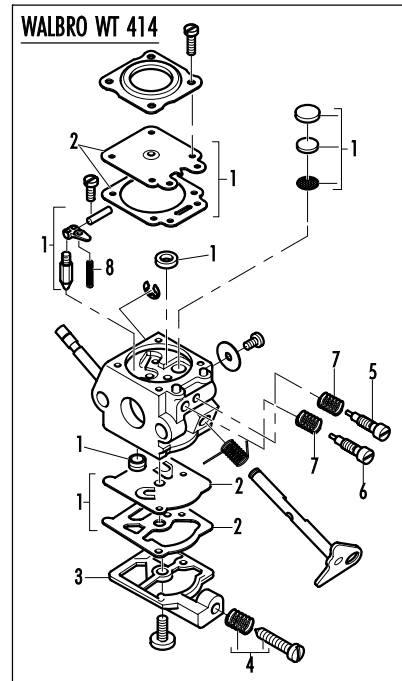

brand	PARTNER

date	FEB/03	SHEET 3/6

Model	Prefix
P 538E 16"	01

Product number
953900230

FIGURE 4