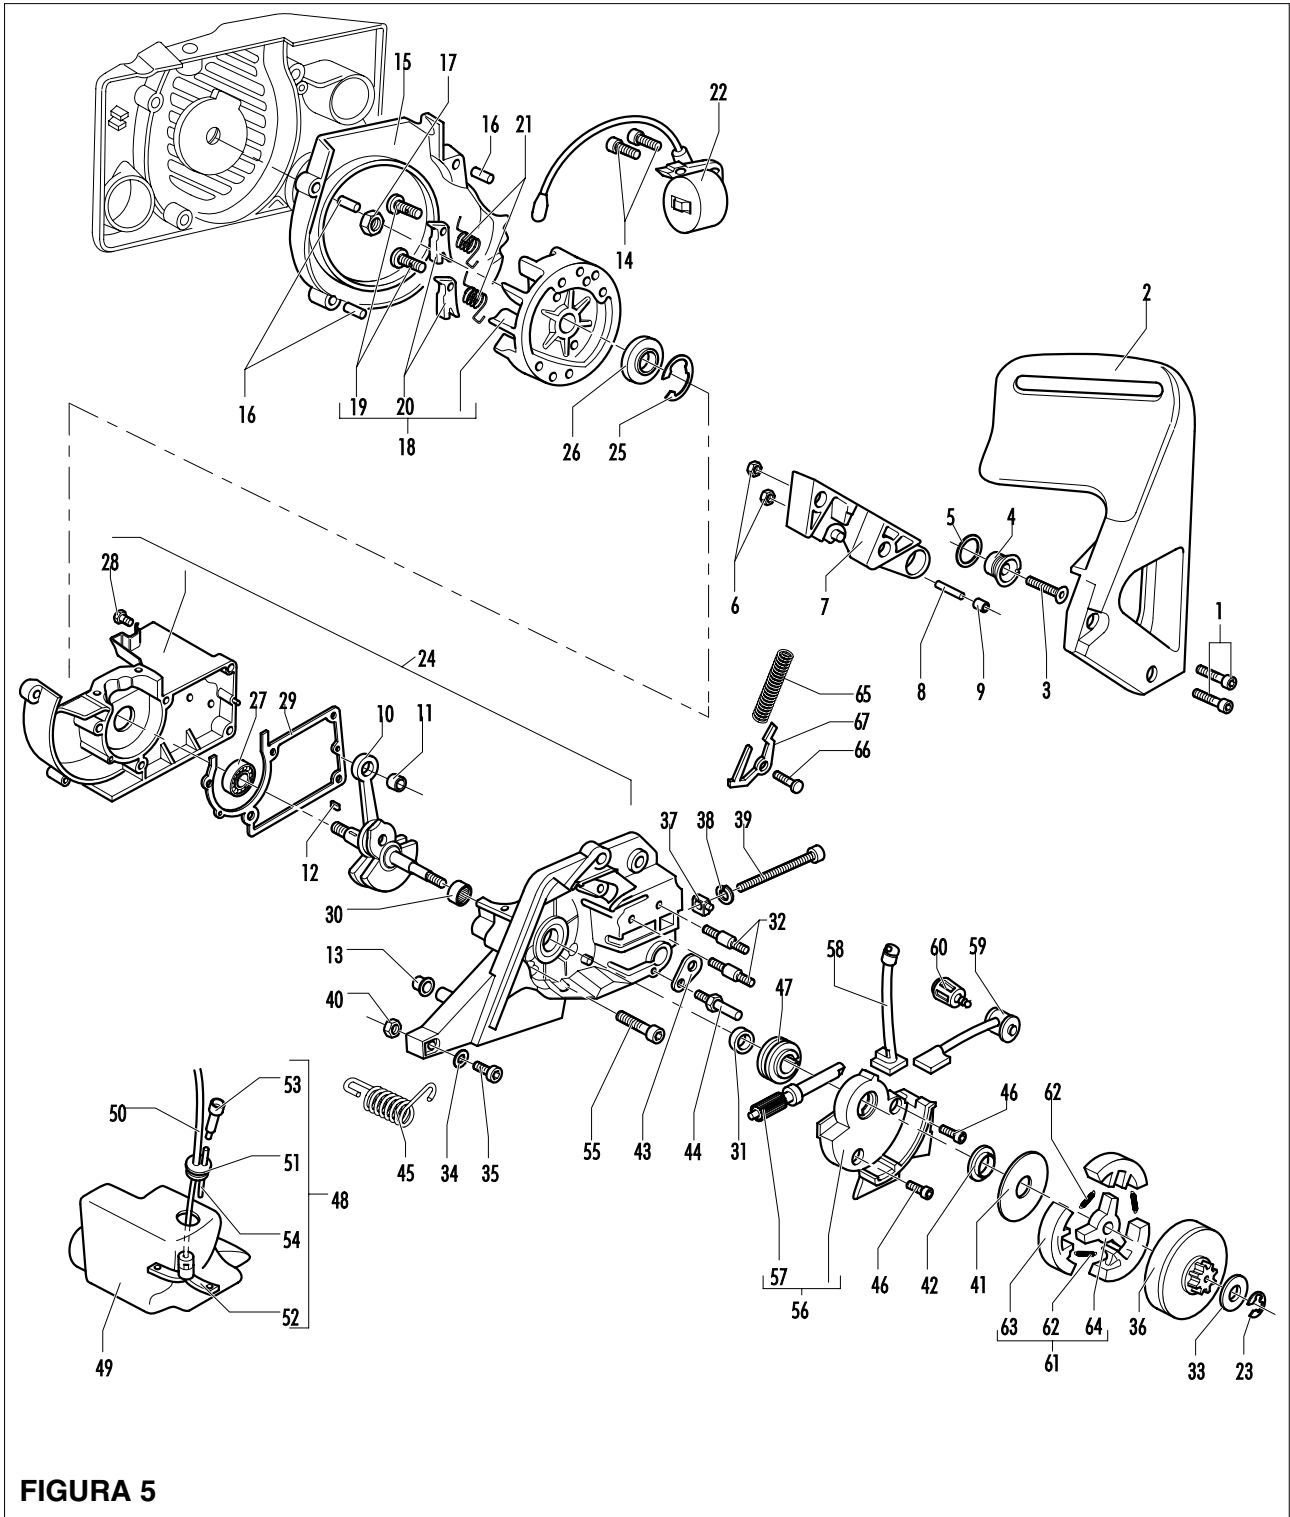

Model	Prefix
P 538E 16"	01

Product number
953900230

brand	PARTNER
-------	----------------

date	FEB/03	SHEET 6/6
------	--------	-----------

Model	Prefix
P 538E 16"	01

Product number
953900230

FIGURA 5

pos	P/N McC	P/N ELX	Qty	DESCRIPTION	pos	P/N McC	P/N ELX	Qty	DESCRIPTION
1	235806	538235806	2	SCREW M5 X 20 TCE	B 36	240260	538240260	1	DRUM SPROCKET 3/8
C 2	241907	538241907	1	BRAKE LEVER					
3	241905	538241905	1	SCREW M6X25	B 37	241908	538241908	1	NUT BAR ADJUSTEMENT
4	241904	538241904	1	SLEEVE	B 38	235367	538235367	1	BENZING 4MM
5	241906	538241906	1	PLAN WASHER D.10X15X1	B 39	241909	538241909	1	SCREW
6	235642	538235642	2	NUT M5	40	235642	538235642	1	NUT M5
7	241902	538241902	1	BRAKE HOUSING	41	241346	538241346	1	WASHER
8	242017	538242017	1	BAND PIVOT	42	242006	538242006	1	CLUTCH SPACER
9	241903	538241903	1	BRAKE NEEDLE	43	240309	538240309	1	PLATE OIL CAP
10	241871	538241871	1	CRANKSHAFT ASSY	C 44	240363	538240363	1	CHAIN BRAKE
C 11	● 235742	538235742	1	NEEDLE BEARING 0 9X14X12 MM	B 45	240286	538240286	1	SPRING
12	227631	538227631	1	KEY	46	235802	538235802	2	SCREW M5 X 14 TCE
13	235672	538235672	1	RUBBER SUPPORT TANK	C 47	241882	538241882	1	OIL PUMP SCREW
14	235806	538235806	2	SCREW M5 X 20 TCE	48	240920	538240920	1	FUEL TANK ASSY
15	247290	538247290	1	AIR CONVEYOR	49	● 240300	538240300	1	FUEL TANK
16	● 240358	538240358	3	SPACER	B 50	● 240868	538240868	1	HOSE FUEL
17	235218	538235218	1	NUT M8	C 51	● 235675	538235675	1	FUELTANK GROMMET
18	241204	538241204	1	FLYWHEEL KEY=2 S7	A 52	● 240452	538240452	1	PICK UP FUEL
B 19	● 235516	538235516	2	STARTER PIN PAWL	C 53	● 227582	538227582	1	VENT FILTER
B 20	● 235517	538235517	2	STARTER PAWL	54	● 229716	538229716	1	BREATHER PIPE OIL TANK
B 21	● 235518	538235518	2	STARTER SPRING	55	236997	538236997	4	M5X30 SCREW
C 22	241291	538241291	1	IGNITION COIL ASSY-S5	B 56	241883	538241883	1	OIL PUMP ASSY
23	229137	538229137	1	BENZING 8MM	C 57	● 241885	538241885	1	OIL PUMP PISTON KIT (S5E)
24	248497	538248497	1	L CRANKCASE KIT	58	● 241895	538241895	1	PIPE JOINT
25	● 235899	538235899	1	SEEGER RING	59	● 241896	538241896	1	TUBE OIL PUMP
C 26	● 241879	538241879	1	SEAL 15X32X4/5	C 60	225063	538225063	1	BUMPER CUT CONTROL
27	● 235900	538235900	1	BALL BEARING 6002 15/32/9	61	242004	538242004	1	CLUTCH KIT
28	● 241077	538241077	1	SELF-THREAD. SCREW 4X14	B 62	● 240926	538240926	3	SPRING
29	● 240312	538240312	1	GASKET	63	● 227359	538227359	3	SHOE-CLUTCH
30	● 241253	538241253	1	NEEDLE BEARING 15X21X12	64	● 242005	538242005	1	ROTOR CLUCTCH
C 31	● 228872	538228872	1	SEAL 13-32-5 (S7)	65	235076	538235076	1	BRAKE SPRING
B 32	● 241880	538241880	2	BAR BOLT	66	● 235075	538235075	1	LATCH PIVOT
33	235287	538235287	1	CLUTCH WASHER	67	● 94006	538094006	1	BRAKE LATCH
34	227259	538227259	1	WASHER					
35	235806	538235806	1	SCREW M5 X 20 TCE					