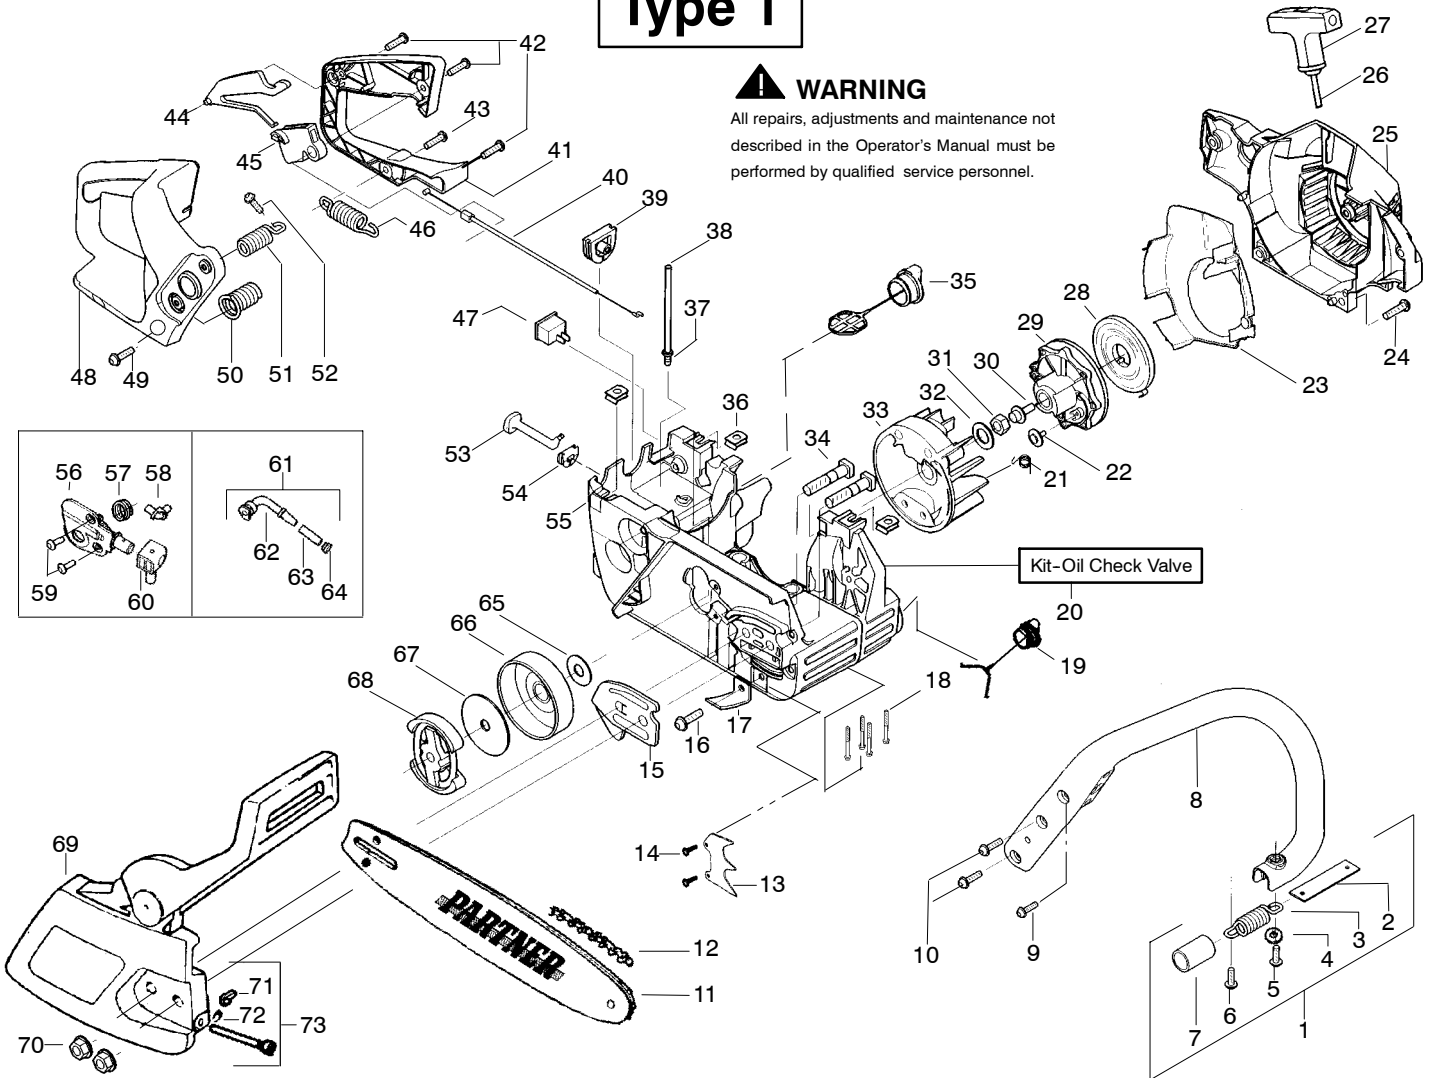

Type 1

⚠ WARNING

All repairs, adjustments and maintenance not described in the Operator's Manual must be performed by qualified service personnel.

Ref.	Part No.	Description	Ref.	Part No.	Description	Ref.	Part No.	Description
1.	530047963	Assy. - Isolator	25.	530056333	Housing - Fan	51.	530071385	Kit - Isolator (Upper)
2.	530047608	Strap - Limiter	26.	530069232	Kit - Rope	52.	530015875	Screw
3.	530042082	Spring - Isolator	27.	530056402	Handle - Starter	53.	530047605	Knob - Choke
4.	530015123	Washer	28.	530027531	Spring - Recoil	54.	530049005	Grommet - Knob
5.	530016018	Screw	29.	530037817	Pulley - Starter	55.	530056596	Assy - Chassis
6.	530015843	Screw	30.	530015920	Screw	56.	530071259	Kit - Oil Pump (Incls. 57,58,60)
7.	530036142	Sleeve - AV Spring	31.	530016134	Nut - Flywheel	57.	530037820	Gear - Worm Spring
8.	530047583	Handle - Front	32.	530015127	Washer - Flywheel	58.	530049477	Elbow - Oil Pickup
9.	530015940	Screw	33.	530039209	Assy - Flywheel	59.	530016064	Screw
10.	530015814	Screw	34.	530016133	Bolt - Bar	60.	530019206	Seal Block
11.	530044898	Bar - 14"	35.	530047192	Assy - Fuel Cap	61.	530047663	Assy - Oil Pickup (Incl. 62 - 64)
	530044899	Bar - 16"	36.	530015922	Nut - "U" - Type	62.	530038373	Pick - up Oiler
12.	505369852	Chain 14"	37.	530023877	Fitting - fuel line	63.	530037821	Filter - Oil
	505369856	Chain 16"	38.	530069216	Kit - Fuel line (large)	64.	530030189	Plug - Oil Filter
13.	530014381	Kit - Assy Spike (incl. 14)	39.	530047631	Grommet - Cable	65.	530015907	Washer - Thrust
14.	530015805	Screw	40.	530047602	Cable - Throttle	66.	530047061	Assy. - Clutch Drum w/bearing
15.	530038238	Plate - Bar Mounting	41.	530047581	Cover - Rear Handle	67.	530015611	Washer - Clutch
16.	530015814	Screw	42.	530015906	Screw	68.	530014949	Assy. Clutch
17.	530029850	Chain Catcher	43.	530015886	Screw	69.	530054739	Assy - Chain Brake
18.	530016132	Screw	44.	530036098	Lockout - Throttle	70.	530015917	Nut - Bar Mounting
19.	530010846	Assy - Oil Cap	45.	530036097	Trigger - Throttle	71.	530015826	Pin - Retainer
20.	530071666	Kit - Oil Check valve	46.	530042082	Spring	72.	530038593	Retainer
21.	530023817	Spring - Starter Dog	47.	530069572	Kit - Switch	73.	530069611	Kit - Bar Adjust
22.	530016080	Screw	48.	530047582	Handle - Rear			
23.	530055723	Baffle - Air	49.	530015814	Screw			
24.	530015892	Screw	50.	530053274	Assy. Isolator - lower			