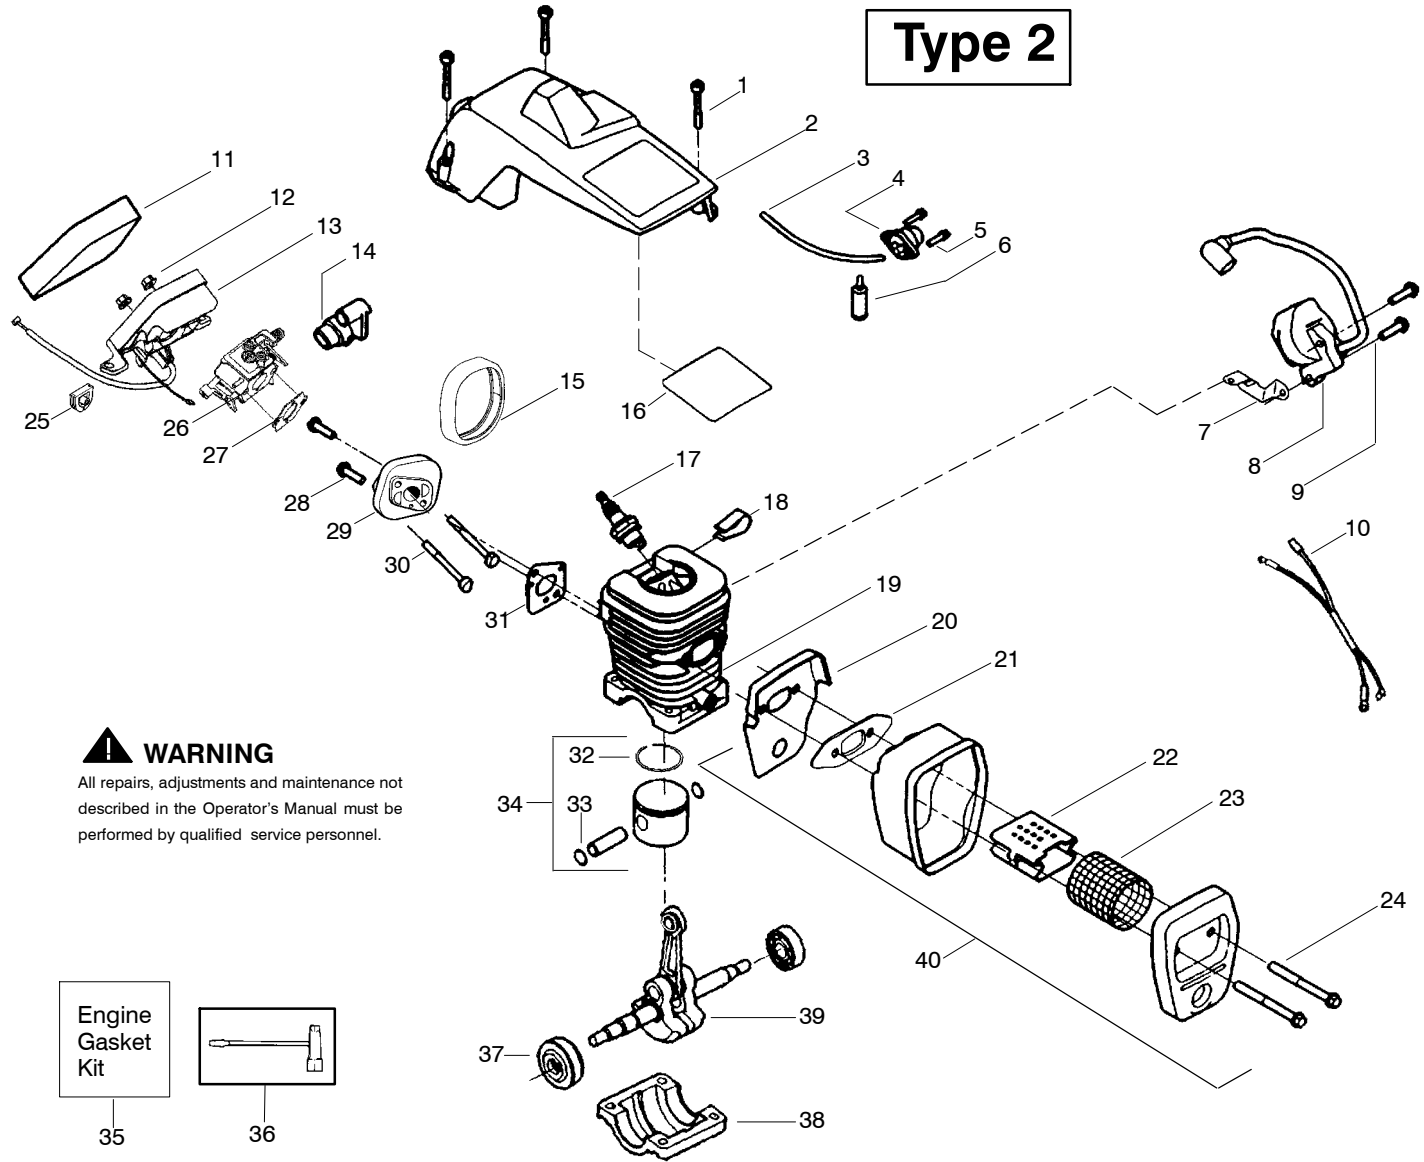

↖ = NEW PART NUMBER FOR THIS IPL

★ = REFER TO THE SERVICE REFERENCE INDICATED FOR MORE INFORMATION. (LOCATED AT END OF IPL)

Ref.	Part No.	Description	Ref.	Part No.	Description	Ref.	Part No.	Description
1.	530016153	Screw	19.	530012550	Cylinder	35.	530069608	Kit-Engine Gasket (Incl. 21, 27 & 31)
2.	530056914	Assy-Cylinder Shield (includes # 16)	20.	530049870	Backplate-Muffler	36.	530031135	Bar Wrench
3.	530069247	Kit-Fuel Line (Small)	21.	530069608	Gasket-Muffler(kit)	37.	530056363	Assy-Seal & Bearing
4.	530047213	Assy-Air Purge	22.	530037813	Diffuser-Muffler	38.	530037935	Cap-Crankcase
5.	530015780	Screw	23.	530036103	Screen-Spark	39.	530047062	Assy-Crankshaft
6.	530095646	Assy-Fuel Pick-up	24.	530016132	Bolt-Muffler	40.	530047207	Assy-Muffler (Incl. 20-24)
7.	530047442	Strap-Ground	25.	530047631	Grommet-Throttle Cable			
8.	530039198	Ignition Module	26.	---	Kit-Carburetor			
9.	530015814	Screw		530071820	Zama (W-20)			Not Shown
10.	530057475	Assy-Wire Harness		530071821	Walbro (WT-662)			
11.	530037793	Foam-Air Filter	27.	530069608	Gasket-Carb. (kit)			Manuals
12.	530016101	Nut	28.	530016386	Screw		530164669	(Scan)
13.	530057702	Assy-Air Box	29.	530049700	Carb. Adapter		530164667	(Euro I)
14.	530035526	Grommet-Carb Adjust	30.	530016187	Screw		530164668	(Euro II)
15.	530054144	Seal-Carb Adapter	31.	530069608	Gasket-Adaptor(kit)		530165161	(Euro III)
16.	530055698	Reflector-Heat	32.	530038729	Ring-Piston		530165162	(Euro IV)
17.	952030150	Spark Plug (RCJ-7Y)	33.	530015697	Retainer-Piston Pin		530165163	(Euro V)
18.	530016136	Clip-High Tension Lead	34.	530071408	Kit-Piston (Incl. 32 & 33)		530165164	(Turkish)
							530164921	(Russian)