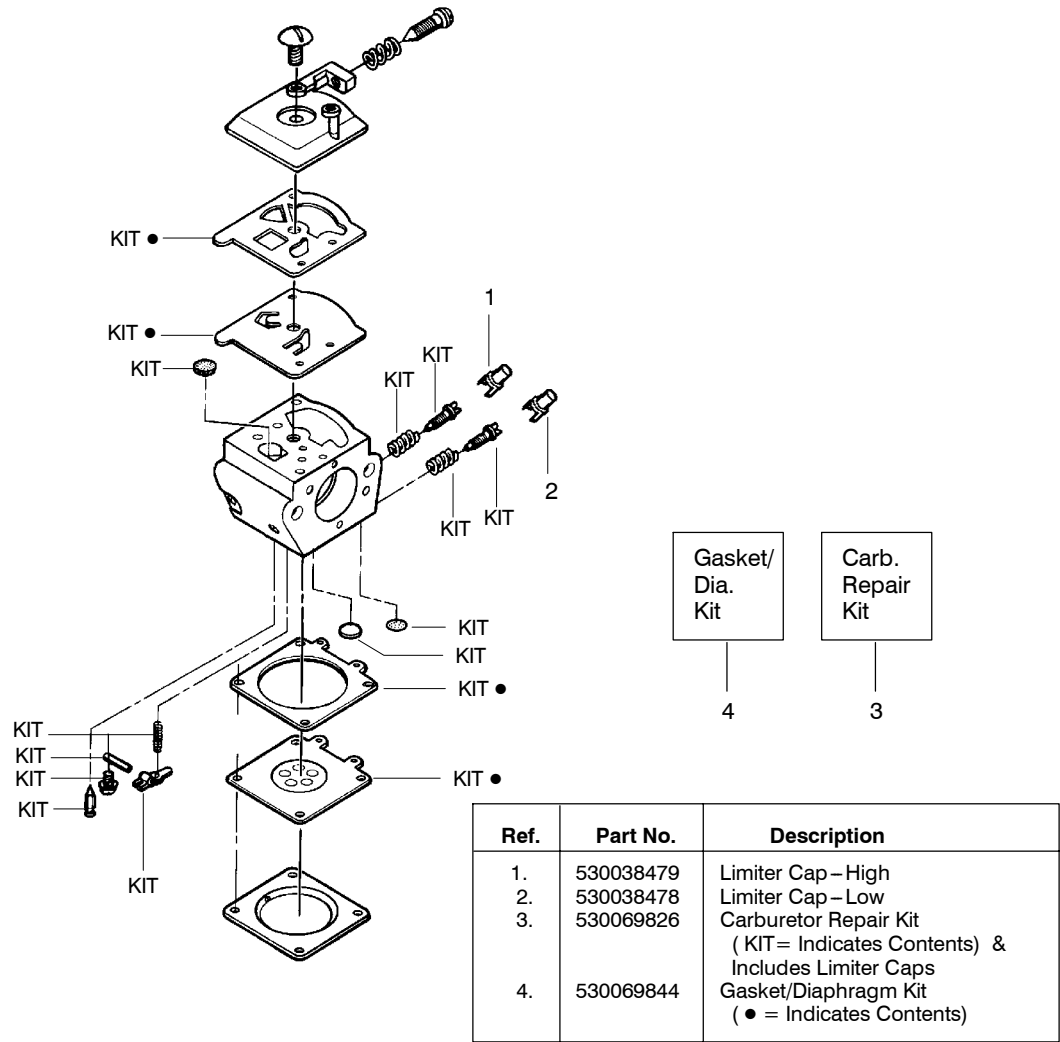

Carburetor Assembly – WT-391 – #530069722

Kit - Carburetor Assembly No. 530071621 - WT-625
Kit - Carburetor Assembly No. 530071820 - W-20
Kit - Carburetor Assembly No. 530071821 - WT-662

Note: No Repair kits are available for these carburetors