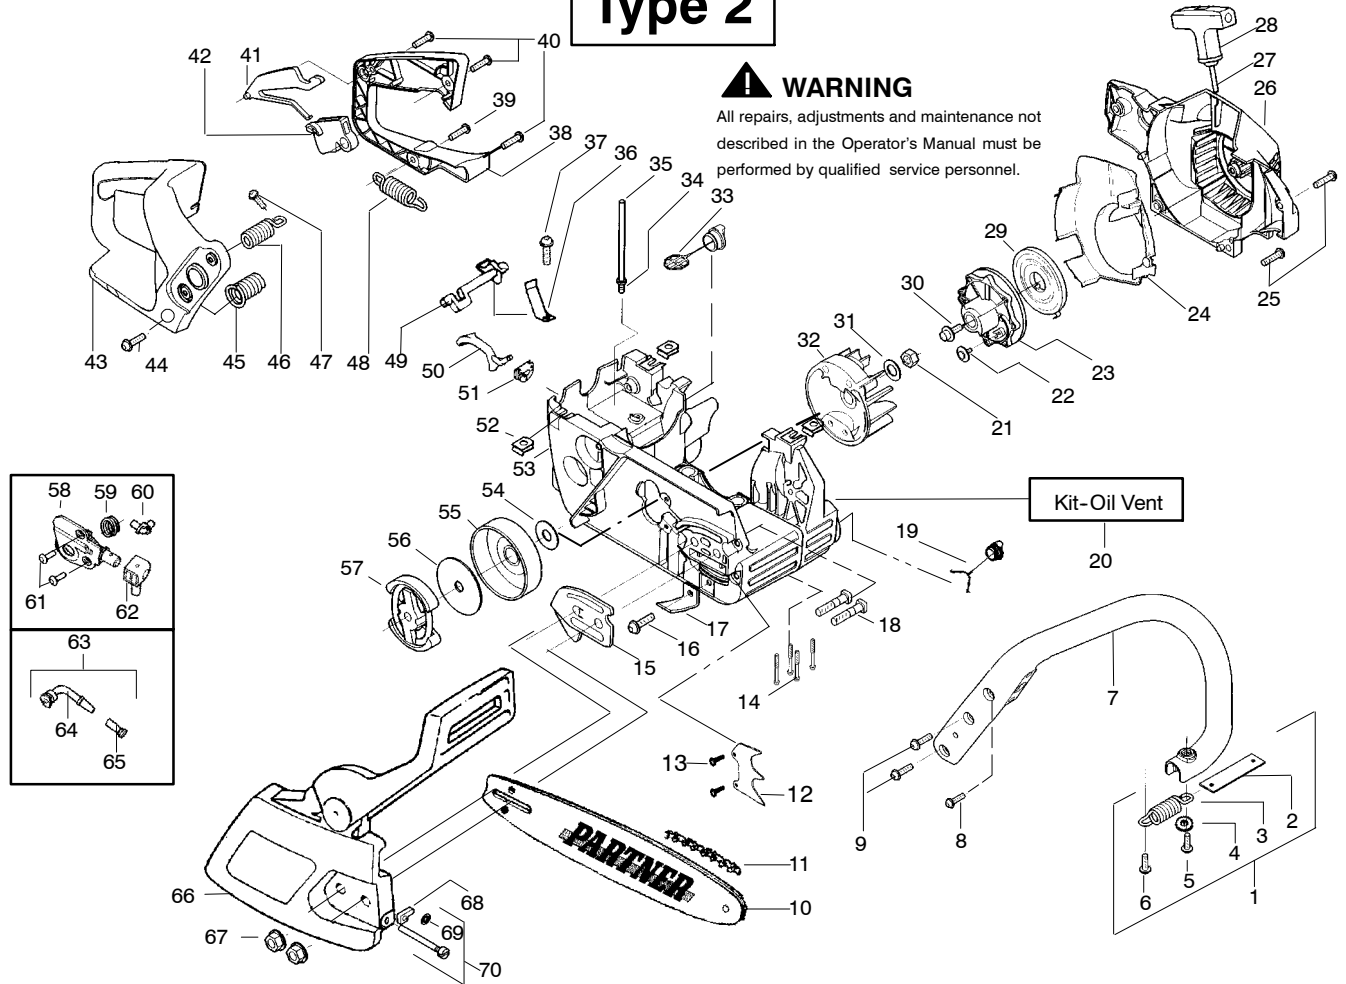

Type 2

⚠ WARNING

All repairs, adjustments and maintenance not described in the Operator's Manual must be performed by qualified service personnel.

Kit-Oil Vent

Ref.	Part No.	Description	Ref.	Part No.	Description	Ref.	Part No.	Description
1.	530047963	Assy.-Isolator	28.	530056402	Handle-Starter	55.	530047061	Assy.-Clutch Drum w/bearing
2.	530047608	Limiter Strap	29.	530027531	Spring-Recoil	56.	530015611	Washer-Clutch
3.	530042082	Spring-Isolator	30.	530015920	Screw	57.	530014949	Assy. Clutch
4.	530015158	Washer	31.	530015127	Washer-Flywheel	58.	530071259	Kit - Oil Pump (incl. 59,60,62)
5.	530016018	Screw	32.	530039187	Assy-Flywheel	59.	530037820	Gear-Worm Spring
6.	530015843	Screw	33.	530047192	Assy-Fuel Cap	60.	530049477	Elbow-Oil Pickup
7.	530047583	Front Handle	34.	530023877	Fitting-fuel line	61.	530016064	Screw
8.	530015940	Screw	35.	530069216	Kit-Fuel line (large)	62.	530019206	Seal Block
9.	530015814	Screw	36.	530016149	Spring-Switch	63.	530047663	Assy-Oil Pick-up (Incl. 64,65)
10.	530044898	Bar - 14"	37.	530015775	Screw	64.	530038373	Pick-up Oiler
11.	530044899	Bar - 16"	38.	530047581	Cover-Rear Handle	65.	530056533	Filter-Oil
11.	505369852	Chain - 14"	39.	530015886	Screw	66.	530054739	Assy.-Chain Brake
11.	505369856	Chain - 16"	40.	530015906	Screw	67.	530015917	Nut-Bar Mounting
12.	530014381	Kit-Spike (Incl. 13)	41.	530036098	Throttle Lockout	68.	530015826	Pin-Bar Adjust
13.	530016439	Screw	42.	530036097	Trigger-Throttle	69.	530038593	Retainer
14.	530016132	Screw	43.	530047582	Handle - Rear	70.	530069611	Kit-Bar Adjusting (incl. # 68,69)
15.	530038238	Plate-Bar Mount.	44.	530015814	Screw			
16.	530015814	Screw	45.	530053274	Assy Isolator-lower			
17.	530029850	Chain Catcher	46.	530071385	Kit-Isolator (Upper)			
18.	530016133	Bolt-Bar	47.	530015875	Screw			
19.	530010846	Assy-Oil Cap	48.	530042082	Spring-Isolator			
20.	530071666	Kit-Oil Vent	49.	530057473	Lever-Switch			
21.	530016134	Nut-Flywheel	50.	530057474	Lever-Choke			
22.	530016080	Screw	51.	530049005	Grommet-Knob			
23.	530037817	Starter Pulley	52.	530015922	Nut-"U"-Type			
24.	530055723	Baffle-Air	53.	530058733	Kit-Chassis Assy. fuel lines and caps)			
25.	530015892	Screw	54.	530015907	Washer-Thrust			
26.	530056333	Housing-Fan						
27.	530069232	Kit - Rope						

✓ = NEW PART NUMBER FOR THIS IPL

★ = REFER TO THE SERVICE REFERENCE INDICATED FOR MORE INFORMATION. (LOCATED AT END OF IPL)