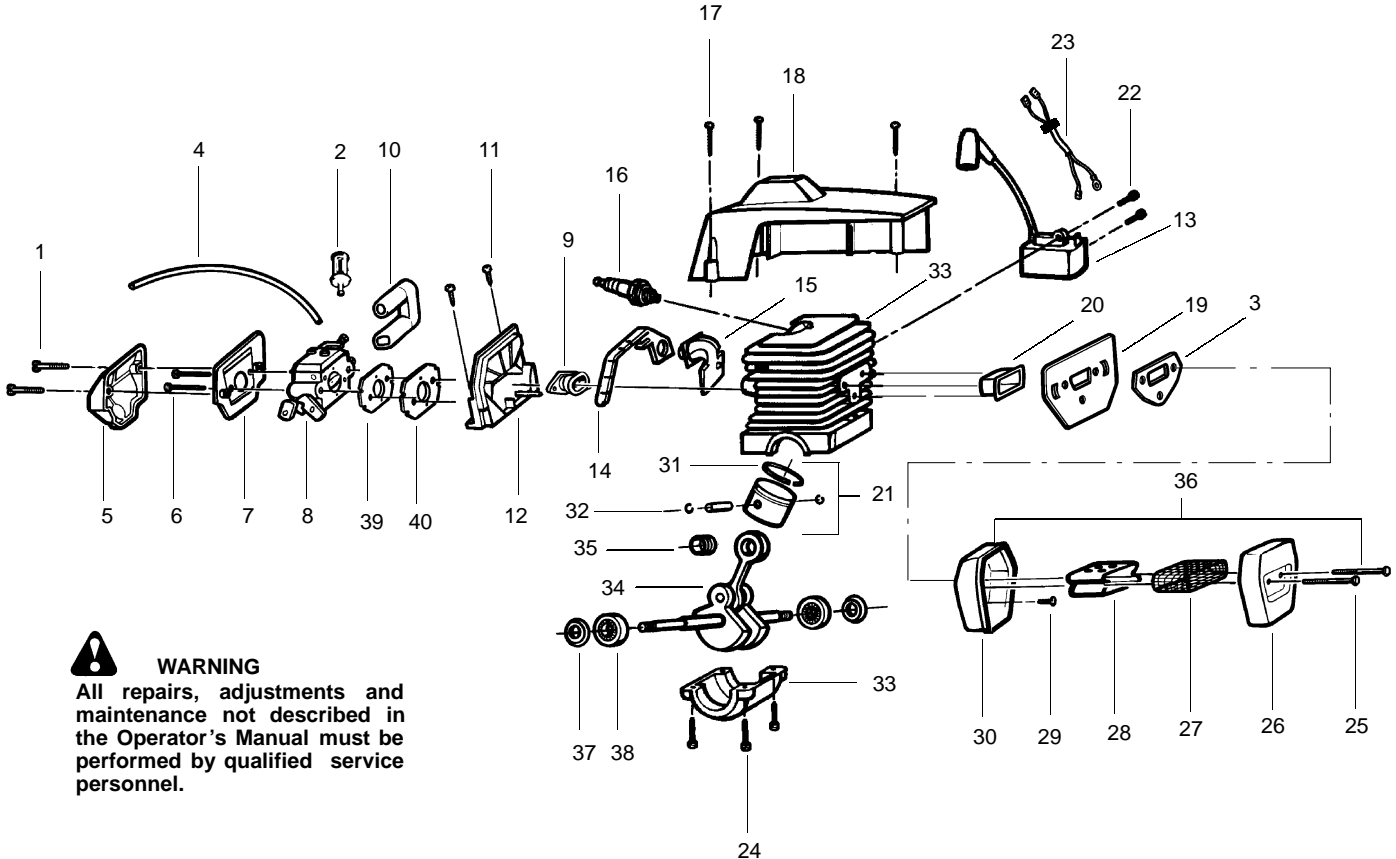

TYPE 1 & 2

SPAREPARTS
530084407

Pg. 1 of 5

WARNING

All repairs, adjustments and maintenance not described in the Operator's Manual must be performed by qualified service personnel.

Ref.	Part No.	Description	Ref.	Part No.	Description
1.	530015899	Screw	21.	530069548	Piston Kit (Incl. 31, 32 & 35)
2.	530095646	Fuel Pick-up Ass'y.	22.	530015895	Screw
3.	530019205	Muffler Gasket	23.	530037467	Switch Wire Ass'y.
4.	530069247	Fuel Line Kit (Small)	24.	530015897	Screw
5.	530036141	Air Filter (Top)	25.	530016170	Screw
6.	530015970	Screw	26.	530037249	Muffler Cover
7.	530037478	Air Filter (Bottom)	27.	530036103	Spark Screen
8.	-	Carburetor Ass'y. Kit	28.	530037813	Diffuser-Muffler
	530069629	WT289	29.	530015902	Bolt-Muffler
	530035474	WT515	30.	530037728	Muffler Body
	530035478	WT529	31.	530037380	Piston Ring
9.	530037668	Intake Boot	32.	530015697	Piston Pin Retainer
10.	530037464	Carb. Grommet (Final)	33.	530014943	C'case&Cylinder Assy
11.	530015814	Screw	34.	530029794	C'shaft & Rod Ass'y.
12.	-	Carb. Adaptor	35.	530032117	Piston Pin Bearing
	530037667	Type 1	36.	530069416	Muffler Kit (Incl. 25,26,28,30)
	530053396	Type 2	37.	530019170	C'shaft Seal
13.	530039143	Ignition Module	38.	530032118	C'shaft Bearing
14.	-	Turbo Clean Seal	39.	530019172	Carb. Gasket
	530019203	Type 1	40.	530037872	Intake Plate-Carb
	530019251	Type 2		Not Shown	
15.	530029813	Turbo Air Cleaner Ass'y. Type 1 Only		530087765	Operator Manual
16.	952030150	Spark Plug (RCJ-7Y)		530031135	Scrench
17.	530016154	Screw			
18.	530069577	Cylinder Shield Kit			
19.	530047801	Muffler Back Plate			
20.	530037652	Heat Insulator