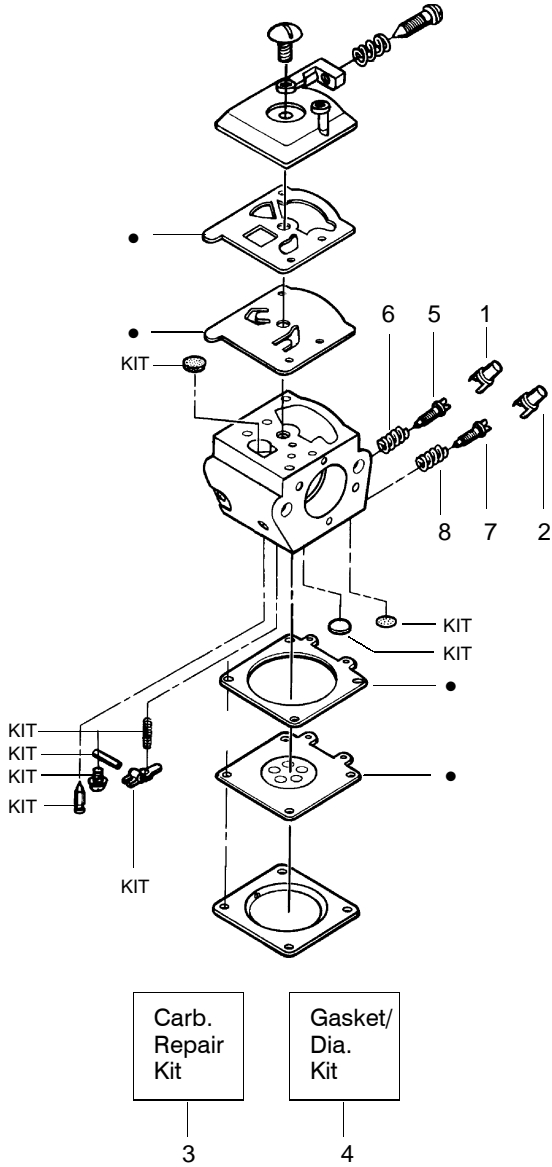

TYPE 1,2

Carburetor Assembly - WT289 - #530069629
Carburetor Assembly - WT515 - #530035474
Carburetor Assembly - WT529 - #530071345

Ref.	Part No.	Description
1.	530038318	Limiter Cap—High (red)
2.	530038317	Limiter Cap—Low (blue)
3.	530069825	Carburetor Repair Kit (KIT= Indicates Contents)
4.	530069844	Gasket Diaphragm Kit (● Indicates Contents)
5.	530035281	Needle—Low Speed
6.	530035293	Needle Spring—Low Speed
7.	530037294	Needle—High Speed
8.	530035295	Needle Spring—High Speed