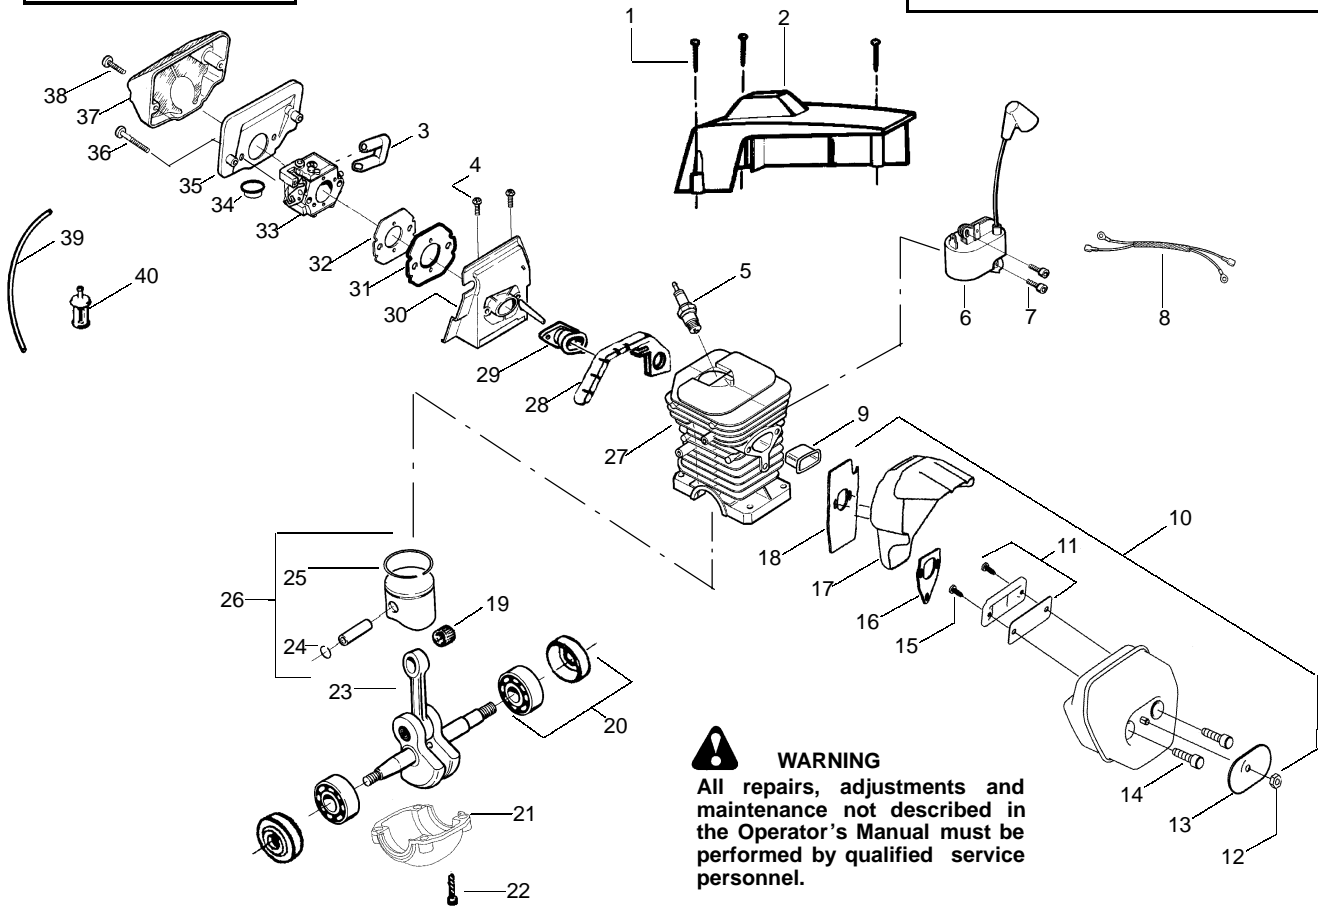

TYPE 3

SPAREPARTS
530084407

Pg. 2 of 5

WARNING
All repairs, adjustments and maintenance not described in the Operator's Manual must be performed by qualified service personnel.

Ref.	Part No.	Description	Ref.	Part No.	Description
1.	530016154	Screw	25.	530037380	Ring-Piston
2.	530069700	Kit-Cylinder Shield	26.	530069548	Kit-Piston
3.	530037464	Grommet -Carb.			(Incl. 24, 25)
4.	530015814	Screw	27.	530071491	Assy-Cyl/Crankcase
5.	952030150	Spark Plug (RCJ-7Y)			(Incl.#21)
6.	530039143	Module-Ignition	28.	530019251	Seal-Super Clean
7.	530015895	Screw	29.	530037668	Intake Boot
8.	530037467	Assy-Switch Wire	30.	530053396	Adapter-Carb.
9.	530037652	Insulator-Heat	31.	530037872	Intake Plate-Carb
10.	530071495	Kit-Muffler (Incl.12-18)	32.	530019172	Gasket-Carb.
11.	530071497	Kit-Spark Arrestor (Incl.# 15)	33.	530071492	Kit-Carburetor (WT-610)
12.	530016359	Nut-Brass	34.	530036792	Isolator
13.	530056061	Cover-Bolt	35.	530037478	Filter-Air (Bottom)
14.	530016338	Bolt-Muffler	36.	530015970	Screw
15.	530016351	Screw-Spark Screen	37.	530036141	Filter-Air (Top)
16.	530055128	Gasket-Muffler	38.	530015899	Screw
17.	530055765	Assy-Muffler Backplate	39.	530069247	Kit-Fuel Line (Small)
18.	530055402	Backplate - Alum.	40.	530047004	Assy-Fuel Pick-up
19.	530032117	Bearing			
20.	530019259	Assy-Bearing & Seal			
21.	530049794	Cap-Crankcase			
22.	530015897	Screw			
23.	530029794	Assy-C'shaft & Rod			
24.	530015697	Retainer-Piston Pin			
				Not Shown	
				---	Operator Manual
				530086459	Euro I
				530086460	Danish
				530031135	Srench
				530038653	Decal On/Stop