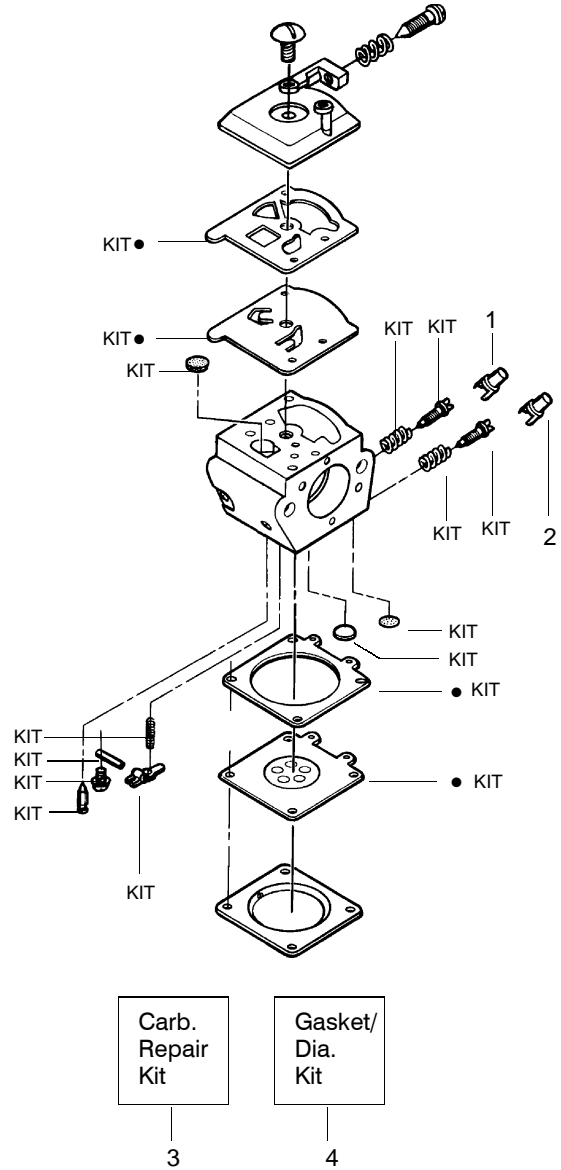

TYPE 3

SPAREPARTS
530084407

Pg. 5 of 5

Carburetor Assembly - WT610 - #530071492

Ref.	Part No.	Description
1.	530038479	Limiter Cap—High (Brown)
2.	530038478	Limiter Cap—Low (Tan)
3.	530071494	Carburetor Repair Kit (KIT= Indicates Contents)
4.	530069844	Gasket Diaphragm Kit (● Indicates Contents)