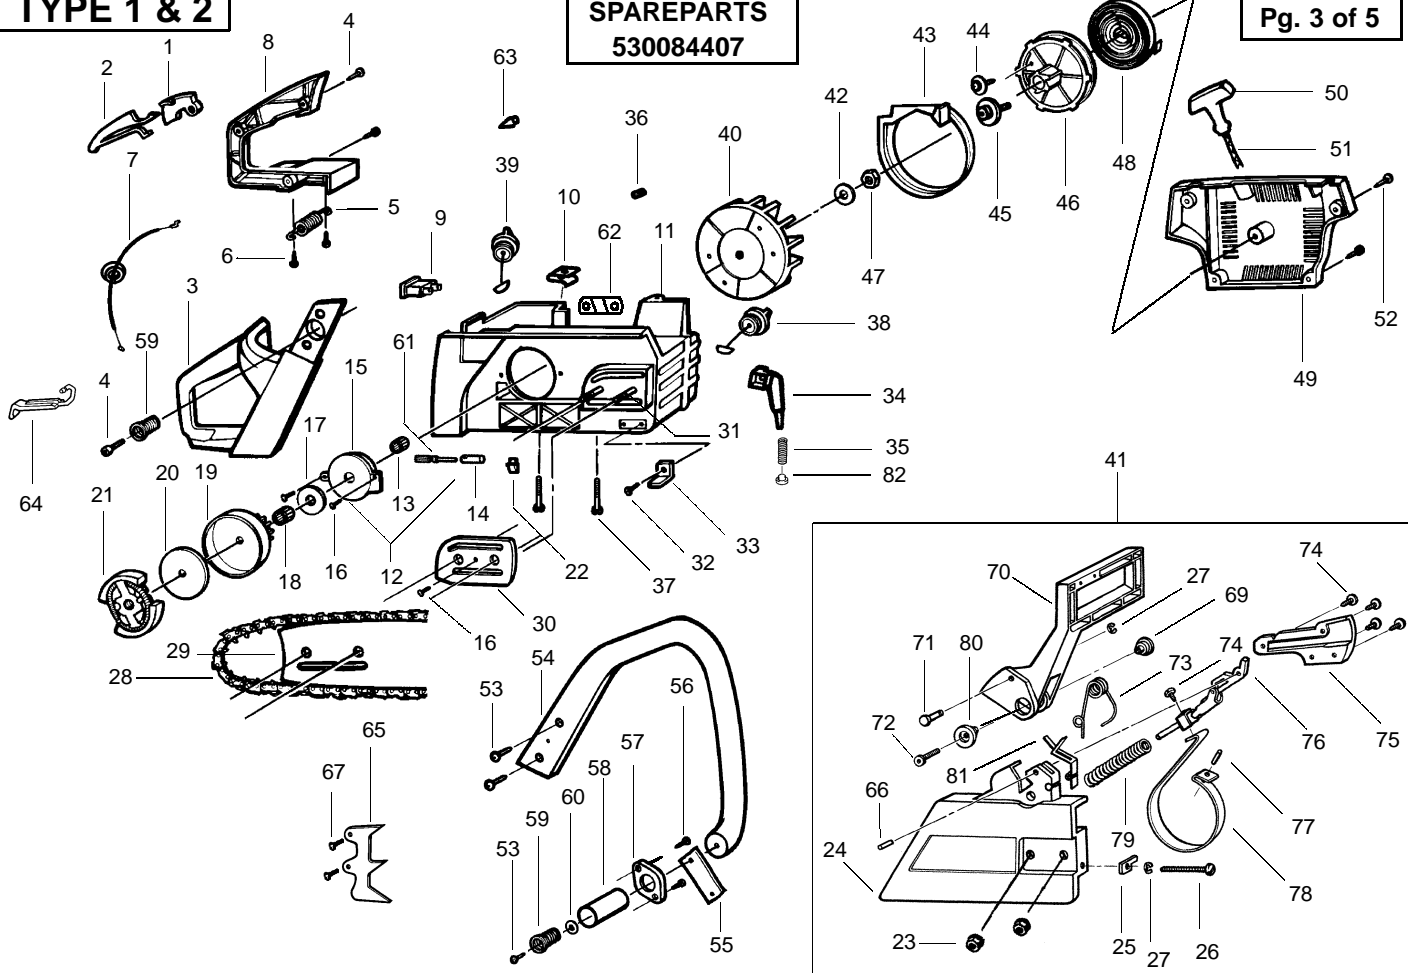

TYPE 1 & 2

**SPAREPARTS
530084407**

Pg. 3 of 5

Ref.	Part No.	Description	Ref.	Part No.	Description	Ref.	Part No.	Description
1.	530036097	Throttle Trigger	29.	****	Bar 18"	55.	530036113	Strap-AV Front
2.	530036098	Throttle Lockout	30.	530047855	Bar Plate	56.	530015775	Screw
3.	530036087	Handle Rear	31.	530015877	Bar Bolt	57.	530036101	Isolator Plate
4.	530015937	Screw	32.	530015937	Screw	58.	530036142	Sleeve-AV Spring
5.	530038986	Isolator Spring	33.	530029850	Chain Catcher	59.	530038985	Isolator Spring
6.	530015906	Screw	34.	530037057	Oil Pick-up	60.	530015123	Washer
7.	530038471	Throttle Cable Ass'y.	35.	530037821	Oil Filter	61.	530029838	Plunger & Gear Ass'y.
8.	530036092	Handle Cover	36.	530029868	Vent Plug	62.	530036043	Bar Stud Plate
9.	530069572	Switch Kit	37.	530016037	Screw	63.	530026119	Check Valve
10.	530015922	Nut- Type U Speed	38.	530010846	Oil Cap Ass'y.	64.	530053443	Choke Lever
11.	530037551	Chassis Ass'y.	39.	530010845	Fuel Cap Ass'y.	65.	530014381	Spike Ass'y. (Incl.67)
12.	530014410	Oil Pump Ass'y. (Incl. 14, 15, & 61)	40.	530039147	Flywheel Ass'y.	66.	530015915	Link Pin-Front
13.	530029833	Oil Pump Worm	41.	530053176	Chain Brake Ass'y. (Incl.24-27,66 & 69-81)	67.	530015906	Screw
14.	530029834	Oil Pump Barrel	42.	530015127	Washer-Flywheel	69.	530049075	Journal-Left
15.	530029835	Oil Pump Hsg.	43.	530029800	Baffle Plate	70.	530053127	Actuating Lever
16.	530015896	Screw	44.	530016080	Screw	71.	530029879	Pivot Pin
17.	530015907	Washer-Thrust	45.	530015920	Screw	72.	530015914	Screw
18.	530032119	Clutch Bearing	46.	530069313	Starter Pulley Kit (Incl. 44 & 47)	73.	530015910	Handguard Spring
19.	530069342	Clutch Drum & Brg. Kit	47.	530016139	Nut-Flywheel	74.	530015911	Screw
20.	530015611	Clutch Washer	48.	530015891	Recoil Spring	75.	530053129	Spring Cover
21.	530014949	Clutch Ass'y.	49.	530047743	Fan Mounting Nut	76.	530014356	Front & Rear Link Ass'y.
22.	530019174	Oil Seal-Intake Line	50.	530037485	Starter Handle	77.	530015913	Spring Pin
23.	530015917	Bar Mounting Nut	51.	530069232	Rope Kit	78.	530052232	Brake Band
24.	530053653	Clutch Cover	52.	530015892	Screw	79.	530016237	Spring Compression
25.	530015826	Bar Adjusting Pin	53.	530015984	Screw	80.	530029881	Journal-Right
26.	530016110	Screw	54.	530038327	Handle-Front	81.	530029878	Position Spring
27.	530038593	Retainer				82.	530030189	Plug-Oil Filter
28.	****	Chain 18"