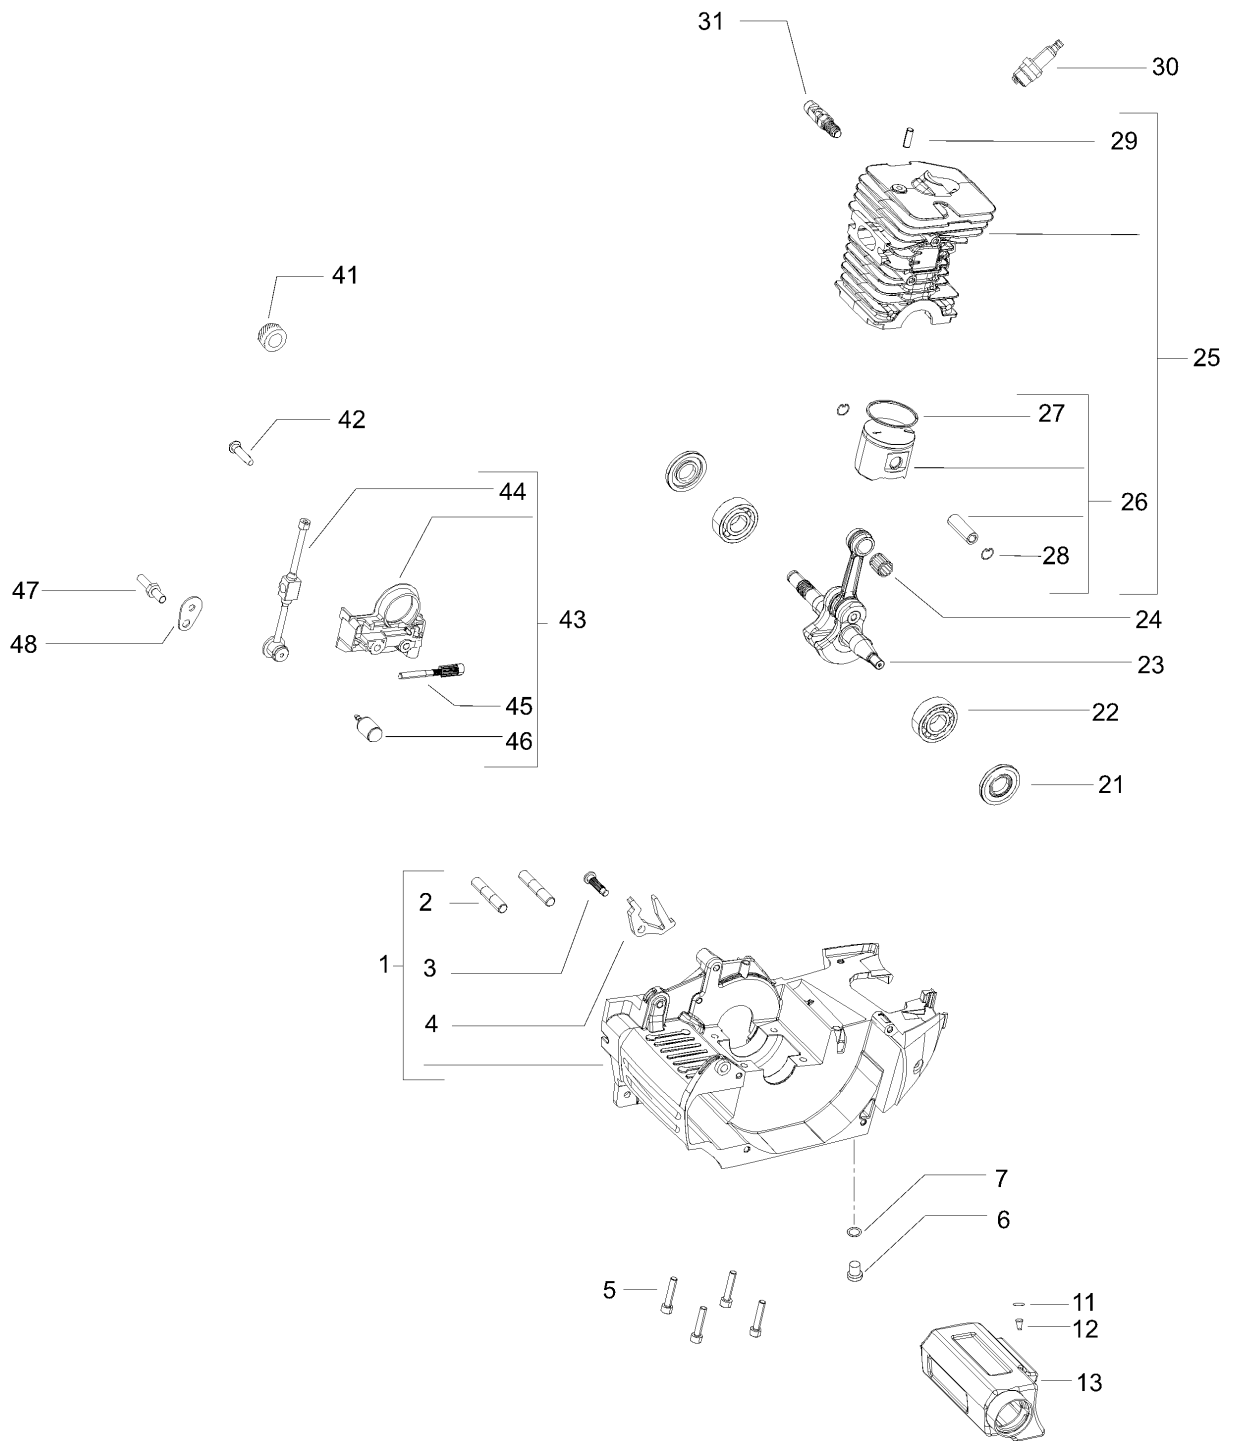

FIGURE 4

Item PN Qty Description

FIGURE 4

	1	538249708	1	crankcase kit
	2	* 538241881	2	bar bolt
	3	* 538235075	1	latch pivot
	4	* 538242367	1	brake latch
	5	538227565	4	screw
	6	538243340	1	grommet
	7	538236936	1	washer
C	11	538241717	1	felt
C	12	538235658	1	valve
	13	538243097	1	oil tank
B	21	538243174	2	seal
C	22	538227541	2	ball bearing
	23	538243172	1	crankshaft assy
	24	501451601	1	needle bearing
C	25	538249698	1	cylinder kit 46 cc
C		538249699	1	cylinder kit 49 cc
C		538249700	1	cylinder kit 51 cc
B	26	* 538249710	1	piston kit 46 cc
B		* 538249711	1	piston kit 49 cc
B		* 538249712	1	piston kit 51 cc
B	27	** 538240353	1	piston ring 46cc
B		** 503289010	1	piston ring 49cc
B		** 538227543	1	piston ring 51cc
B	28	** 737441000	2	snap ring
	29	* 538240319	1	bolt
A	30	538240010	1	spark plug RCJ7Y
	31	538094273	1	decompression valve
C	41	538243415	1	endless screw
	42	503202520	2	screw
A	43	538243098	1	oil pump assy
B	44	* 538243095	1	oil pump hose
C	45	* 538249719	1	oil pump piston kit
C	46	* 538225062	1	oil filter
	47	538240363	1	oil cap plate
C	48	538240309	1	chain catcher

A = ALTA ROTAZIONE	A = HIGH MOVING	A = HAUTE DEMANDE	A = GROBE NACHFRAGE
B = MEDIA ROTAZIONE	B = MEDIUM MOVING	B = MOYENNE DEMANDE	B = MITTELMAESSIGE
C = BASSA ROTAZIONE	C = SLOW MOVING	C = BASSE DEMANDE	C = WENIGE NACHFRAGE
NUOVI CODICI	NEW PARTS	NOUVELLE REFERENCES	NEU CODEX