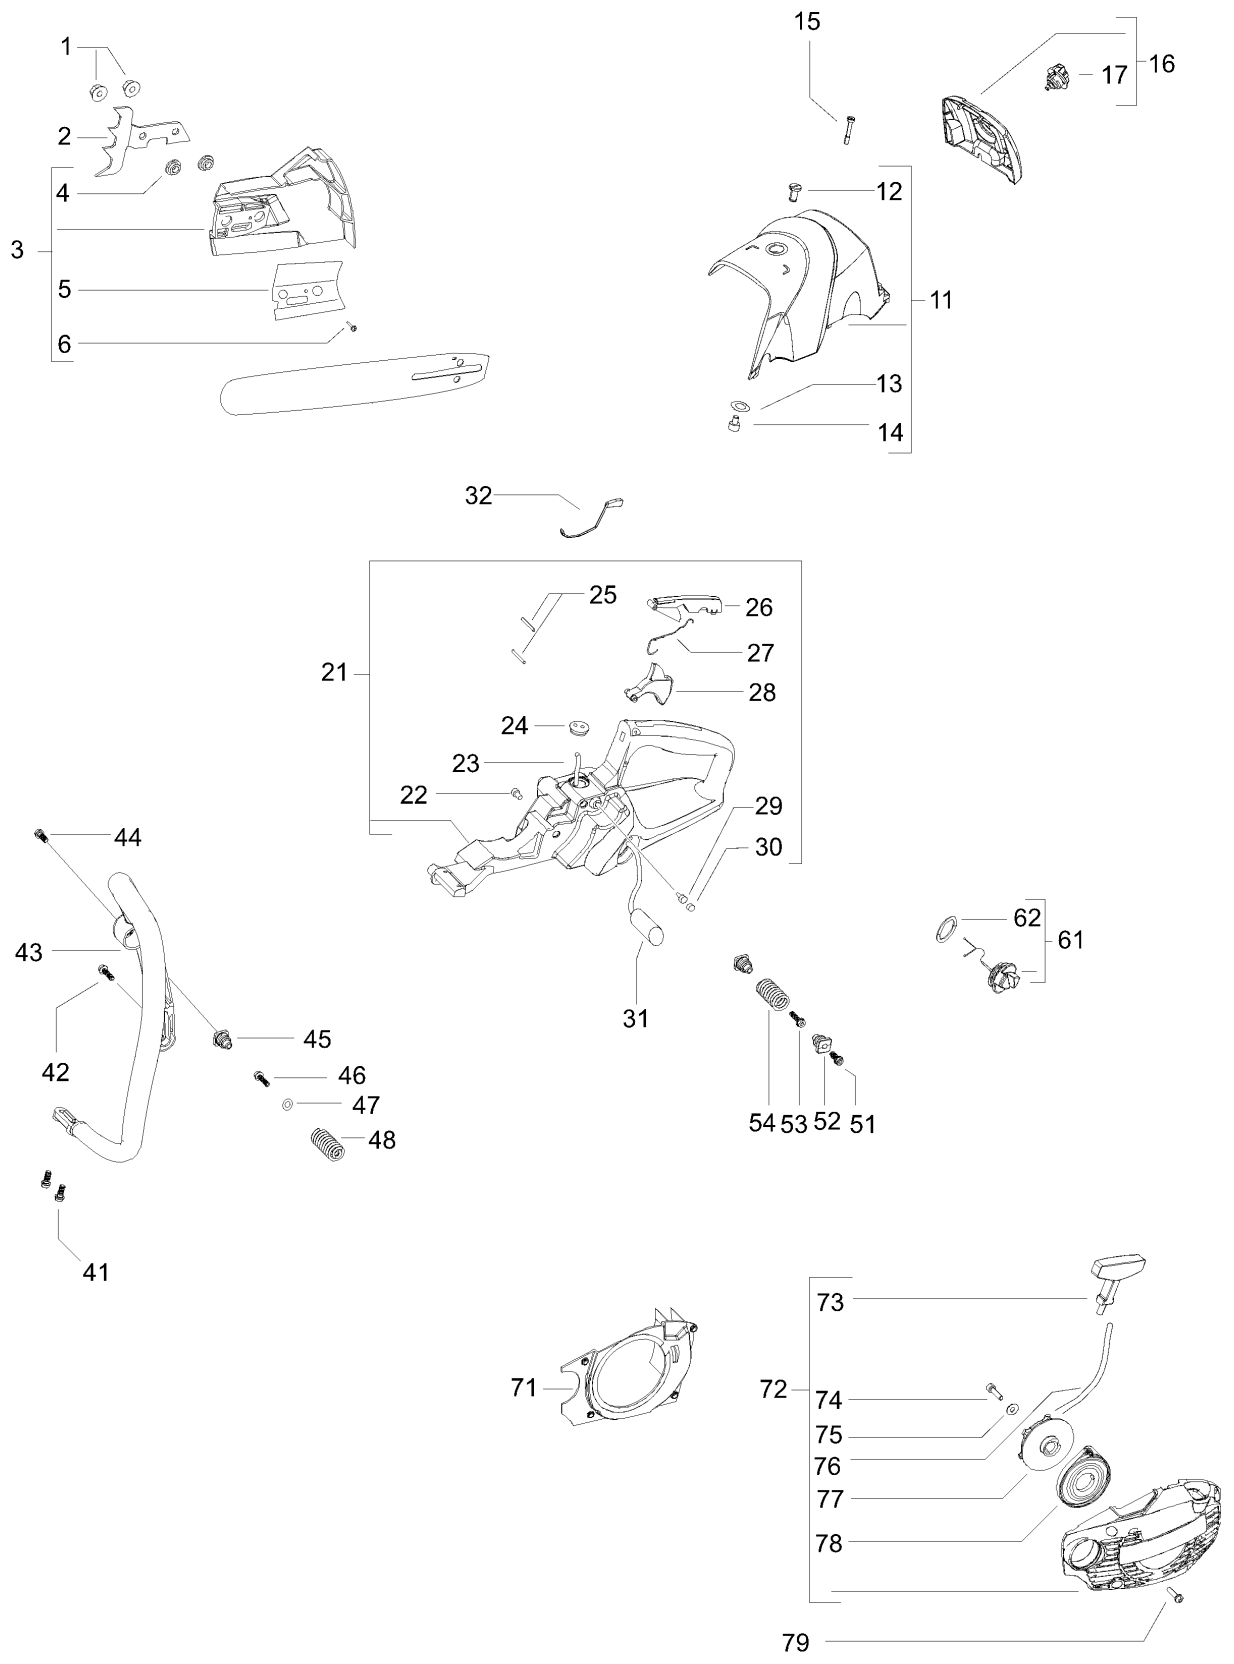

Number of Pages 1 of 7

Factory:	IIQ - Valmadrera	Product Group:	OP 93
Publication Number:	AIPL2007_V370000001	Petrol Portable	
Publication Date:	18/09/07	Sub Group	9430

FIGURE 1

Item	PN	Qty	Description
FIGURE 1			
1	538227762	2	nut M8
C 2	538243964	1	spiked bumper
C 3	538243111	1	clutch cover assy
4	* 538241912	2	bushings
5	* 538240360	1	bar plate
6	* 538228554	1	screw
11	538243910	1	engine cover assy
12	* 503227001	1	screw
13	* 538236936	1	washer
14	* 538240272	1	grommet
15	* 538243903	2	screw
16	538243916	1	air filter cover
C 17	* 538243765	1	knob
C 21	538249707	1	rear handle assy
22	* 538243340	2	grommet
23	* 538242965	1	fuel hose
24	* 538235675	1	grommet
25	* 538243234	2	pin
C 26	* 538243100	1	safety lever
27	* 538243103	1	trigger spring
C 28	* 538243099	1	throttle trigger
29	* 538235658	1	valve
30	* 538235735	1	synterized
A 31	503443201	1	fuel filter
32	538243532	1	throttle lever
41	503218816	2	screw
42	503217520	2	screw
43	538243101	1	front handle
44	503218816	1	screw
C 45	538243133	1	screw support
46	538240845	1	screw
47	538235248	1	washer
48	538243339	1	upper spring
51	503218816	2	screw
C 52	538243885	4	screw support
53	503217432	2	screw
C 54	538243887	2	spring lower
61	538243137	2	fuel/oil cap assy
62	* 538235510	2	o-ring
C 71	538243105	1	air conveyor
B 72	538249706	1	starter assy, yellow
73	* 538235043	1	handle
74	* 538229791	1	screw
75	* 538227259	1	washer
A 76	* 505305125	1	rope
B 77	* 506016401	1	pulley

Item	PN	Qty	Description
B	72	538242004	1 clutch assy
C	73	* 538242005	1 clutch rotor
B	74	* 538240926	3 clutch spring
C	75	* 538227359	3 clutch shoe
B	76	538243223	1 clutch drum 7T (.325)
B		538240260	1 clutch drum 6T (3/8)
	77	538235287	1 washer
	78	538229137	1 seeger
	81	538240359	1 bar plate
B	82	537071201	1 chain tensioner
	86	503218201	2 screw
	87	503723701	1 exhaust gasket
	88	506011703	1 muffler
	89	* 503853301	1 muffler shield
	90	503222302	2 nut