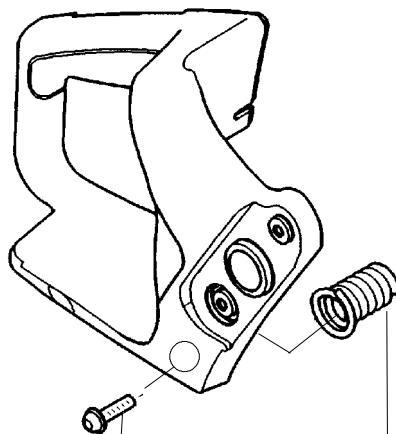

PARTS LIST NO. 530164918		PARTNER® PARTS LIST	CHAIN SAW MODEL(S) Formula 55	
DATE 1/20/05	Replaces 530164918-12/09/04		Note: Illustration may differ from actual model due to design changes	PAGE NO. 3

★★★★★ **Service Reference** ★★★★★

Note: Due to product improvements, your unit may have been built with or without the spring and screw shown below. If your unit does not have this spring and screw, no action is required. If your unit does have the spring and screw, please order the part numbers listed below.

530015814
Screw

530053274
Assy-Isolator Spring