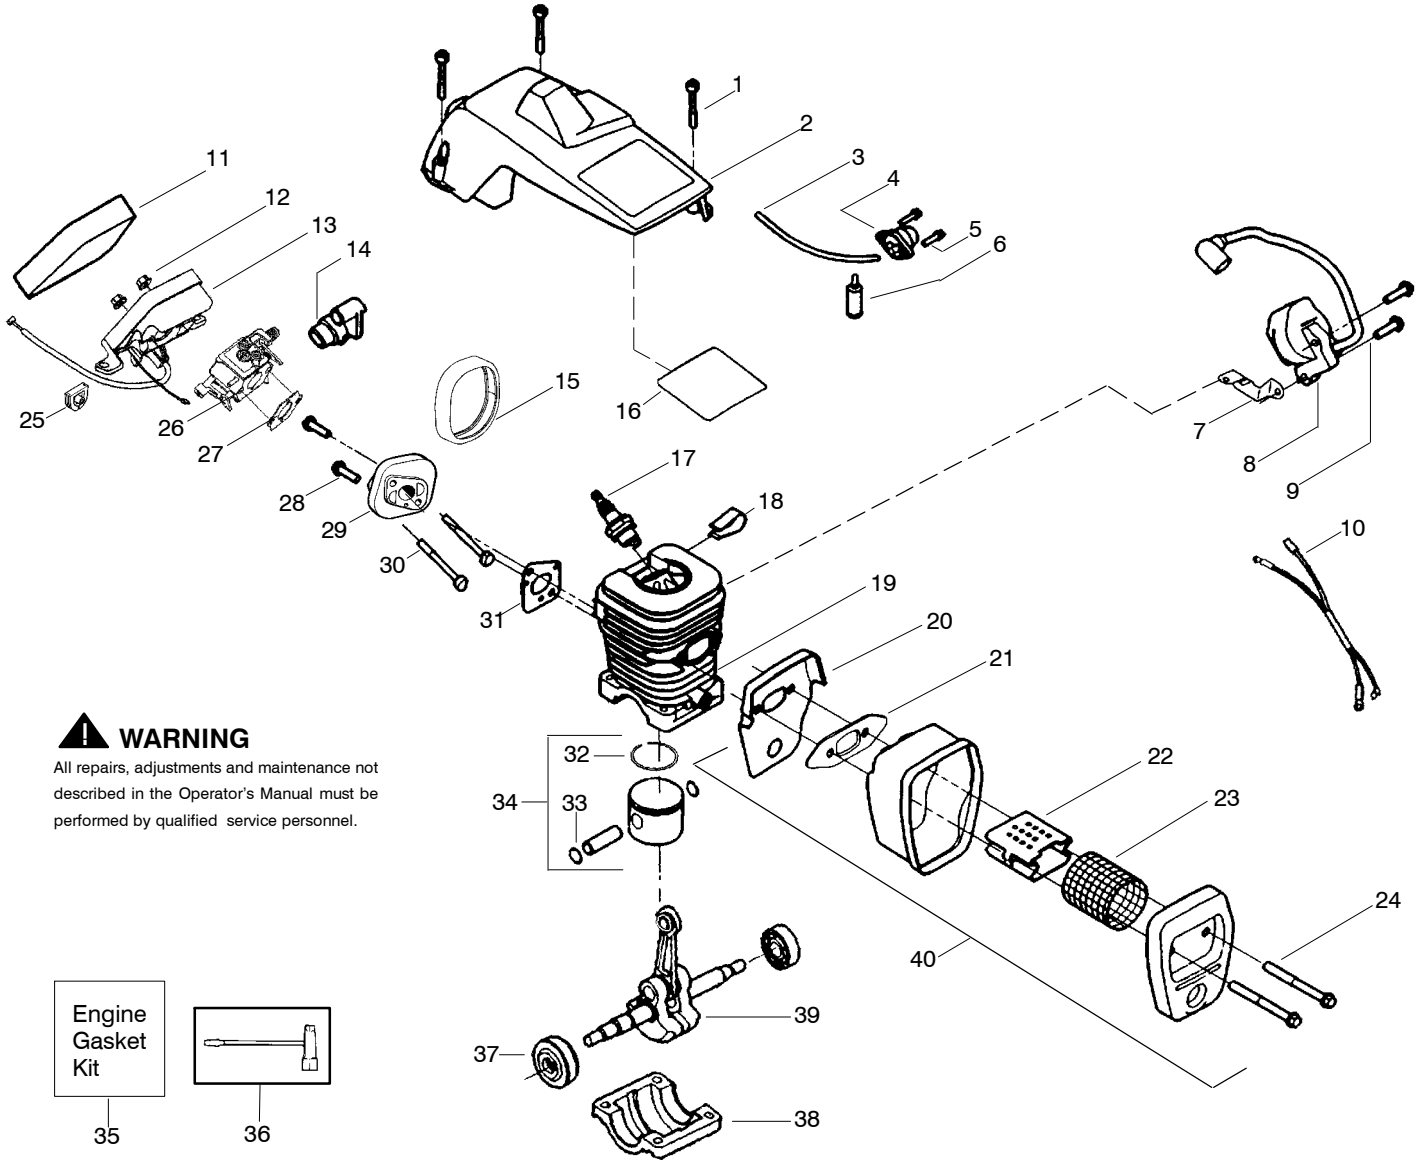

⚠ WARNING

All repairs, adjustments and maintenance not described in the Operator's Manual must be performed by qualified service personnel.

Ref.	Part No.	Description	Ref.	Part No.	Description	Ref.	Part No.	Description
1.	530016153	Screw	19.	530012550	Cylinder	34.	530071408	Kit-Piston (Incl. 32 & 33)
2.	530056914	Assy-Cylinder Shield (includes # 16)	20.	530049870	Backplate-Muffler	35.	530069608	Kit-Engine Gasket (Incl. 21, 27 & 31)
3.	530069247	Kit-Fuel Line (Small)	21.	530069608	Gasket-Muffler(kit)	36.	530031135	Scrench
4.	530071835	Kit-Purge Bulb (incl.#5)	22.	530037813	Diffuser-Muffler	37.	530056363	Assy-Seal & Bearing
5.	530015780	Screw	23.	530036103	Screen-Spark	38.	530037935	Cap-Crankcase
6.	530095646	Assy-Fuel Pick-up	24.	530016132	Bolt-Muffler	39.	530047062	Assy-Crankshaft
7.	530047442	Strap-Ground	25.	530047631	Grommet-Throttle Cable	40.	530047207	Assy-Muffler (Incl. 20-24)
8.	530039198	Ignition Module	26.	---	Kit-Carburetor			Not Shown
9.	530015814	Screw		530071820	Zama (W-20)			
10.	530057475	Assy-Wire Harness		530071821	Walbro (WT-662)			
11.	530037793	Foam-Air Filter	27.	530069608	Gasket-Carb. (kit)			Manuals
12.	530016101	Nut	28.	530016386	Screw			(Scan)
13.	530057702	Assy-Air Box	29.	530049700	Carb. Adapter			(Euro I)
14.	530035526	Grommet-Carb Adjust	30.	530016187	Screw	↗	530166010	(Euro II)
15.	530054144	Seal-Carb Adapter	31.	530069608	Gasket- Adaptor(kit)	↗	530166006	(Euro III)
16.	530055698	Reflector-Heat	32.	530038729	Ring-Piston	↗	530166008	(Russian)
17.	952030150	Spark Plug (RCJ-7Y)	33.	530015697	Retainer-Piston Pin	↗	530166009	
18.	530016136	Clip-High Tension Lead						

↗ = NEW PART NUMBER FOR THIS IPL

★ = REFER TO THE SERVICE REFERENCE INDICATED FOR MORE INFORMATION. (LOCATED AT END OF IPL)