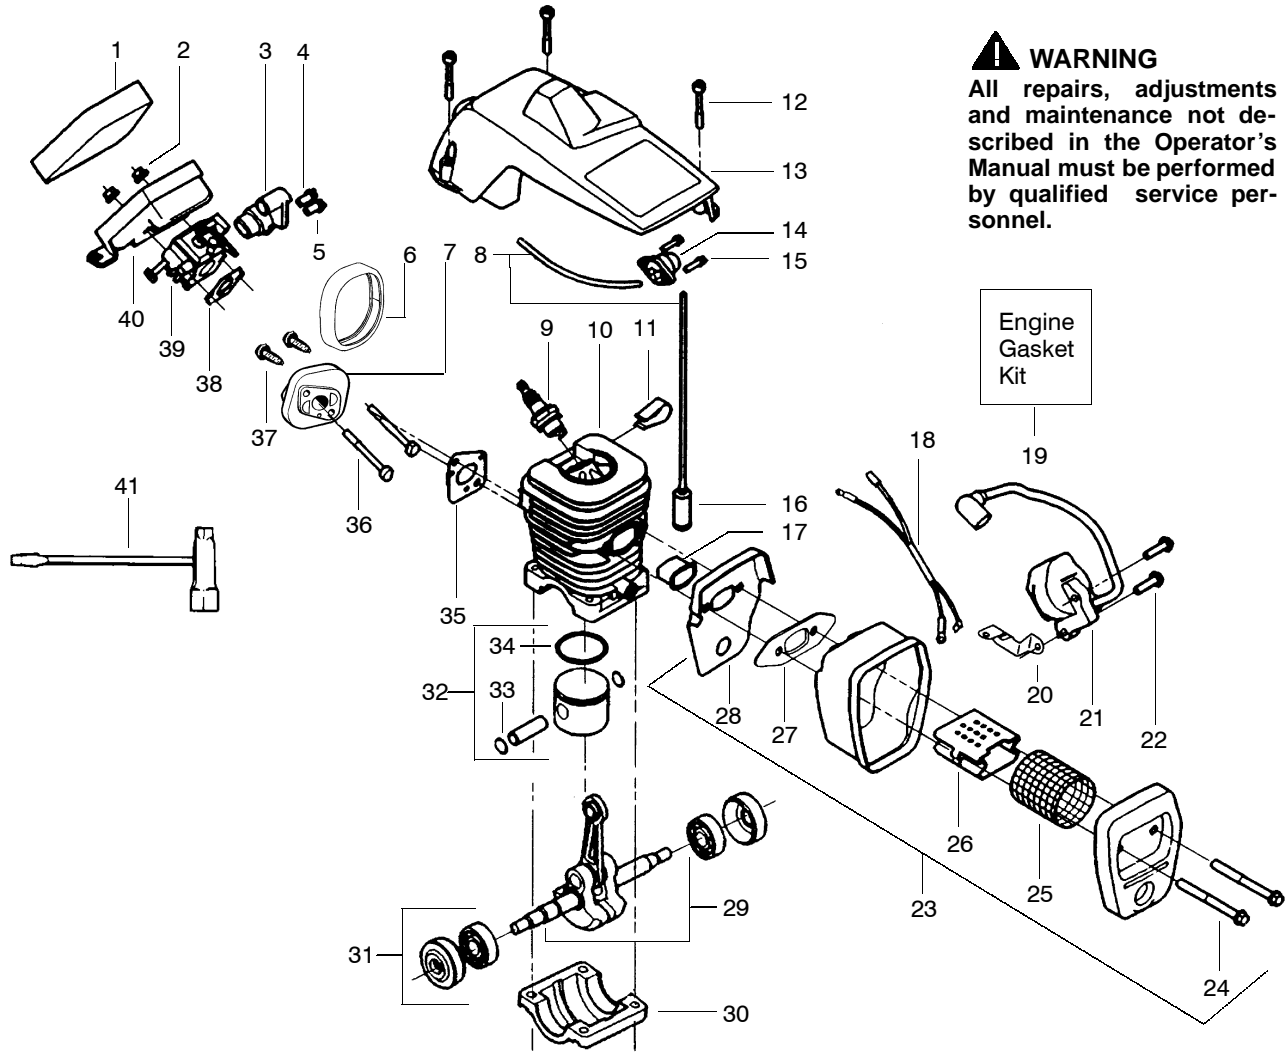

PARTS LIST NO. 530163046		PARTNER® PARTS LIST	CHAIN SAW MODEL(S) 350 – Russia	
DATE 3/25/02	NEW		NOTE: Illustration may differ from actual model due to design changes	PAGE NO. 2

⚠ WARNING
All repairs, adjustments and maintenance not described in the Operator's Manual must be performed by qualified service personnel.

Ref.	Part No.	Description	Ref.	Part No.	Description	Ref.	Part No.	Description
1.	530037793	Foam—Air Filter	18.	530052296	Assy. —Wire Harness	33.	530015697	Retainer—Piston Pin
2.	530016101	Nut	19.	530069608	Kit—Engine Gasket (Incl. 27, 35 & 38)	34.	530029805	Ring – Piston
3.	530049244	Grommet—Carb Adjust	20.	530047442	Strap—Ground	35.	530069608	Gasket – Adapter(kit)
4.	530038479	Limiters Cap—High	21.	530039198	Module—Ignition	36.	530016187	Screw
5.	530038478	Limiters Cap—Low	22.	530015814	Screw	37.	530015810	Screw
6.	530054144	Seal—Carb Adapter	23.	530047207	Assy—Muffler (Incl. 24,25,26,27,28)	38.	530069608	Gasket— Carb.(kit)
7.	530049700	Adapter—Carb.	24.	530016132	Screw	39.	530069703	Kit—Carburetor (incl. 4 & 5)
8.	530069247	Kit—Fuel Line (Small)	25.	530036103	Screen—Spark	40.	530037804	Housing—Air Filter
9.	952030150	Spark Plug (RCJ—7Y)	26.	530037813	Diffuser—Muffler	41.	530031135	Scrench
10.	530069606	Kit—Cylinder	27.	530069608	Gasket—Muffler (kit)	Not Shown		
11.	530016136	Clip—High Tension Lead	28.	530049870	Backplate—Muffler	---	---	Operator Manual
12.	530016153	Screw	29.	530047062	Assy. – Crankshaft	530088424	530088479	English Version Russian Version
13.	530071310	Kit—Cylinder Shield	30.	530037935	Cap—Crankcase	530056654	530038486	Decal—Warning Decal—Stop
14.	530047213	Assy—Air Purge	31.	530056363	Assy.—Seal & Bearing			
15.	530015780	Screw	32.	530069604	Kit—Piston (Incl. 33 & 34)			
16.	530095646	Assy—Fuel Pick—up						
17.	530037652	Insulator—Heat						

✓ = NEW PART NUMBER FOR THIS IPL   * = REFER TO THE SERVICE REFERENCE INDICATED FOR MORE INFORMATION. (LOCATED AT END OF IPL)
● = THESE PARTS ARE ILLUSTRATED FOR CLARITY. ORDER COMPLETE ASSEMBLY.