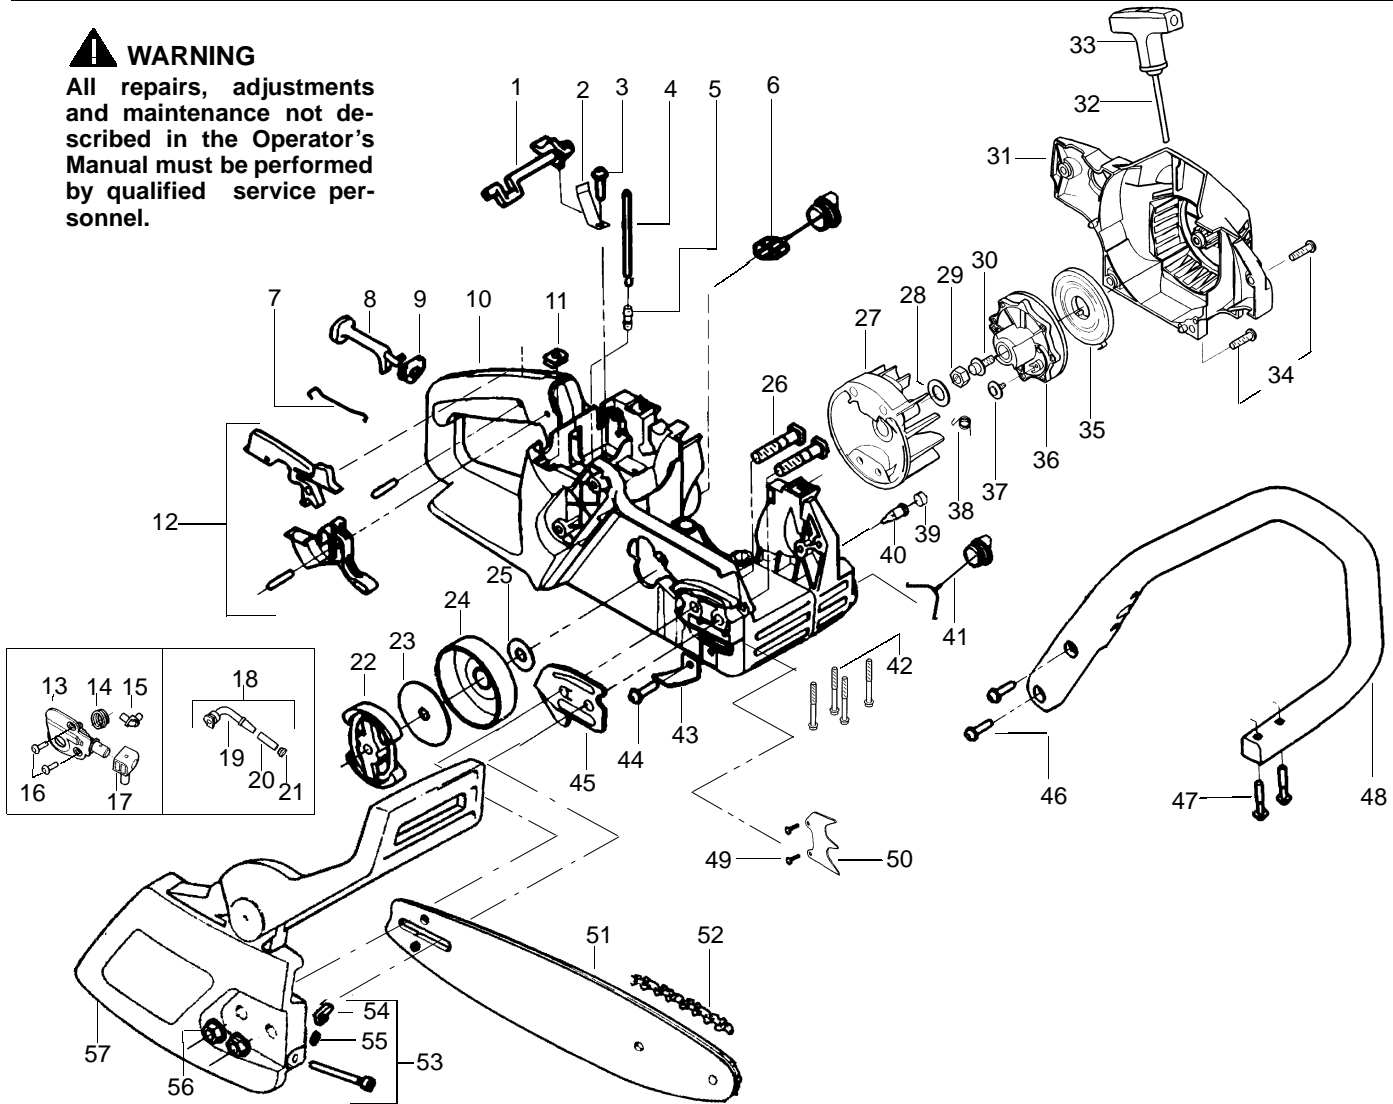

**⚠ WARNING**  
 All repairs, adjustments and maintenance not described in the Operator's Manual must be performed by qualified service personnel.

Ref.	Part No.	Description	Ref.	Part No.	Description	Ref.	Part No.	Description
1.	530038227	Lever-Switch (Includes Pin)	19.	530038373	Pickup-Oiler	40.	530026119	Valve-Check
2.	530016149	Spring-Switch	20.	530037821	Filter-Oil	41.	530010846	Assy-Oil Cap
3.	530015775	Screw	21.	530030189	Plug-Oil Filter	42.	530016132	Screw
4.	530069216	Kit-Fuel Line (Large)	22.	530014949	Assy. - Clutch	43.	530029850	Chain Catcher
5.	530023877	Fitting	23.	530015611	Washer-Clutch	44.	530015814	Screw
6.	530047192	Assy-Fuel Cap	24.	530047061	Assy-Drum W/brg.	45.	530038238	Plate-Bar Mounting
7.	530037809	Wire-Throttle	25.	530015907	Washer - Thrust	46.	530015814	Screw
8.	530047989	Lever-Choke	26.	530016133	Bolt-Bar Mounting	47.	530015940	Screw
9.	530038406	Grommet-Choke Knob	27.	530039209	Assy-Flywheel	48.	530037799	Handle-Front
10.	530047833	Assy-Chassis	28.	530015127	Washer-Flywheel	49.	530015906	Screw
11.	530015922	Nut-Speed	29.	530016134	Nut-Flywheel	50.	530014381	Kit-Spike Assy
12.	530071305	Kit-Trigger & Lockout	30.	530015920	Screw	51.	530044607	Bar-16"
13.	530071259	Kit-Oil Pump (incl 14,15,17)	31.	530049335	Housing-Fan	52.	952051211	Chain-16"
14.	530037820	Gear-Worm Spring	32.	530069232	Kit-Rope	53.	530069611	Kit-Bar Adjust (incl.54,55)
15.	530049477	Elbow-Oil Pickup	33.	530037485	Handle-Starter	54.	530015826	Pin-Bar Adjust
16.	530016064	Screw	34.	530015892	Screw	55.	530038593	Retainer-Bar Adjust
17.	530019206	Seal Block	35.	530027531	Spring-Starter	56.	530015917	Nut-Bar Mounting
18.	530047663	Assy-Oil-Pickup (Incl. 19, 20 & 21)	36.	530037817	Pulley-Starter	57.	530054739	Assy-Chain Brake
			37.	530016080	Screw			
			38.	530023817	Spring - Starter Dog			
			39.	530038264	Plug - Bronze Vent			