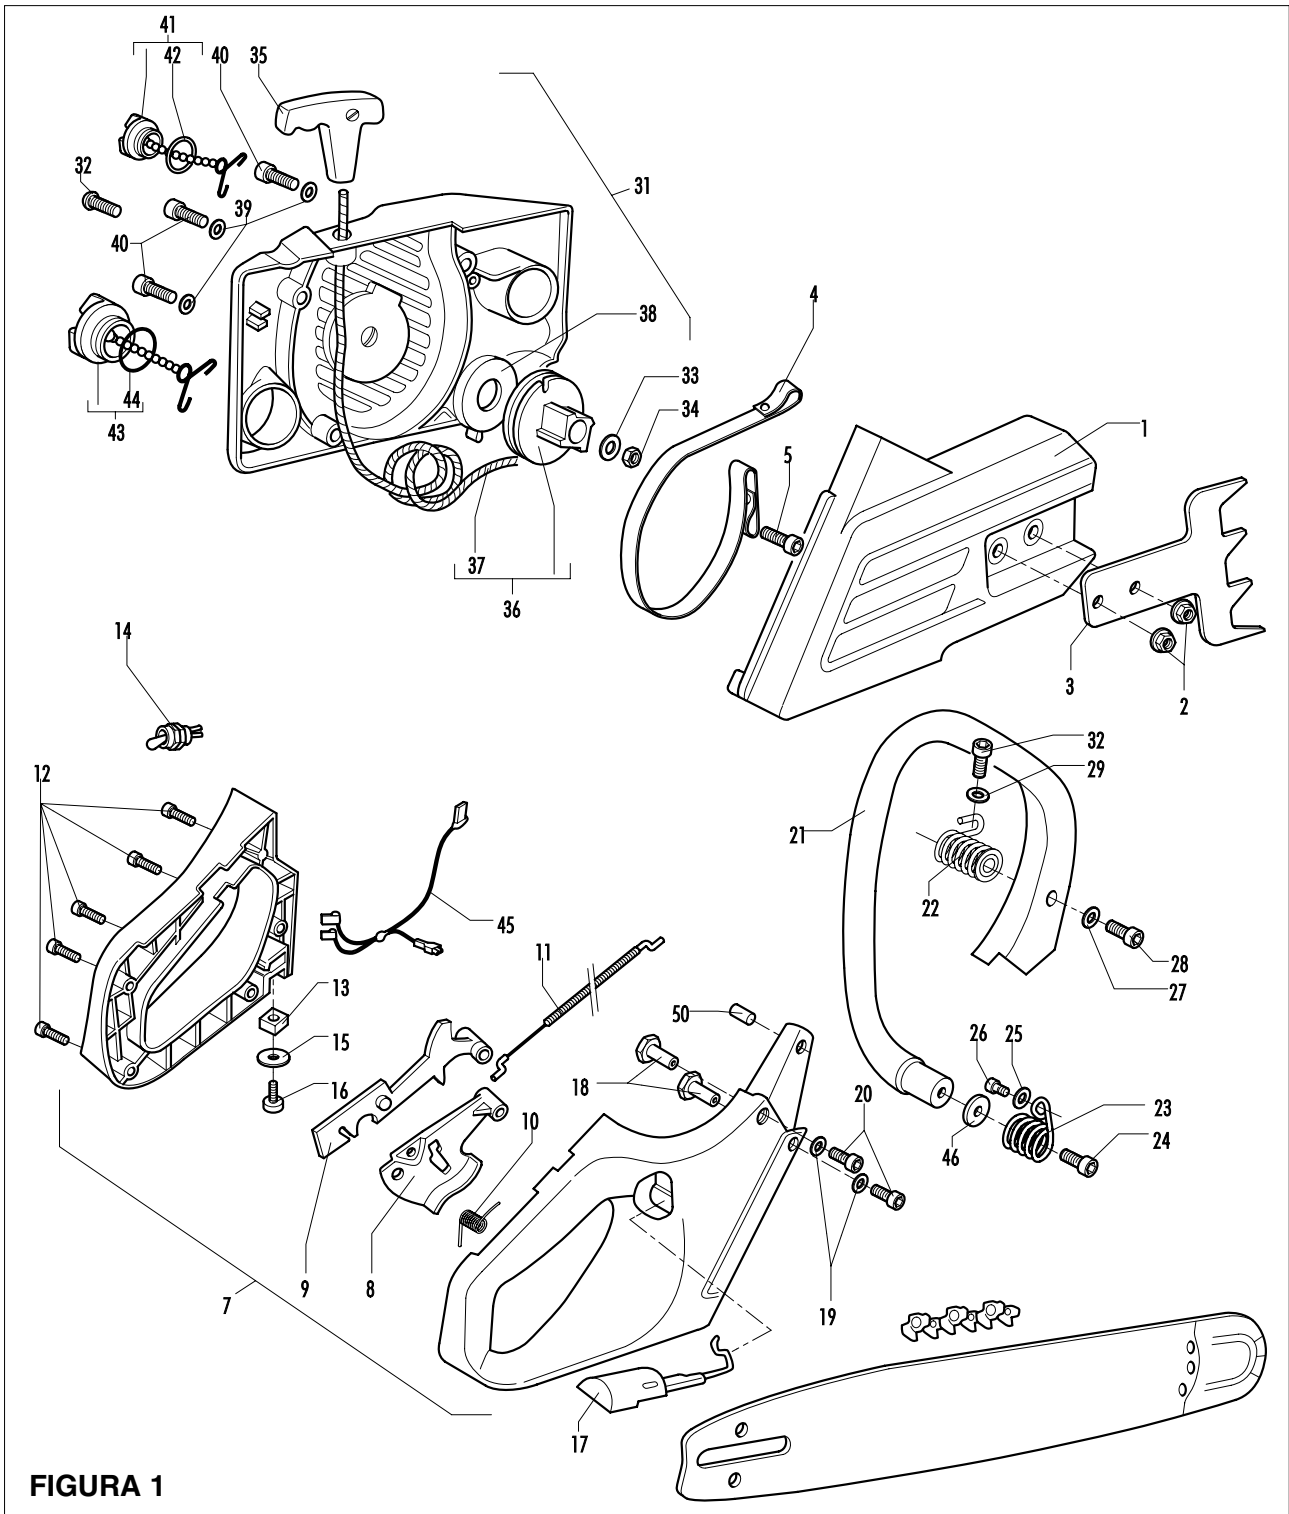

brand	PARTNER

date	FEB/03	SHEET 1/6

Model	Prefix
P 538E 18"	01

Product number
953900231

FIGURA 1