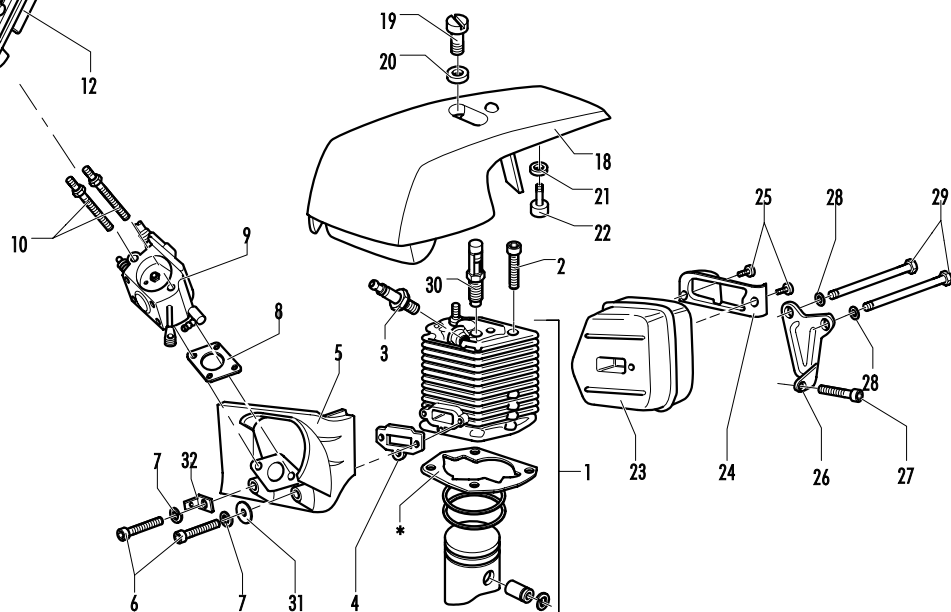

brand	PARTNER

date	FEB/03	SHEET 3/6

Model	Prefix
P 538E 18"	01

Product number
953900231

FIGURA 2