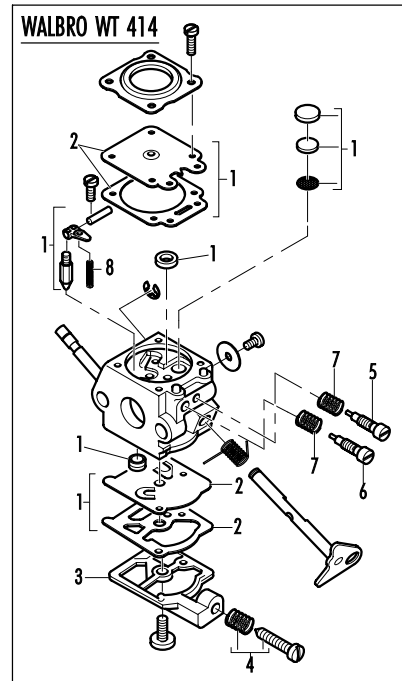

brand	PARTNER

date	FEB/03	SHEET 3/6

Model	Prefix
P 538E 18"	01

Product number
953900231

FIGURE 4

FIGURA 2