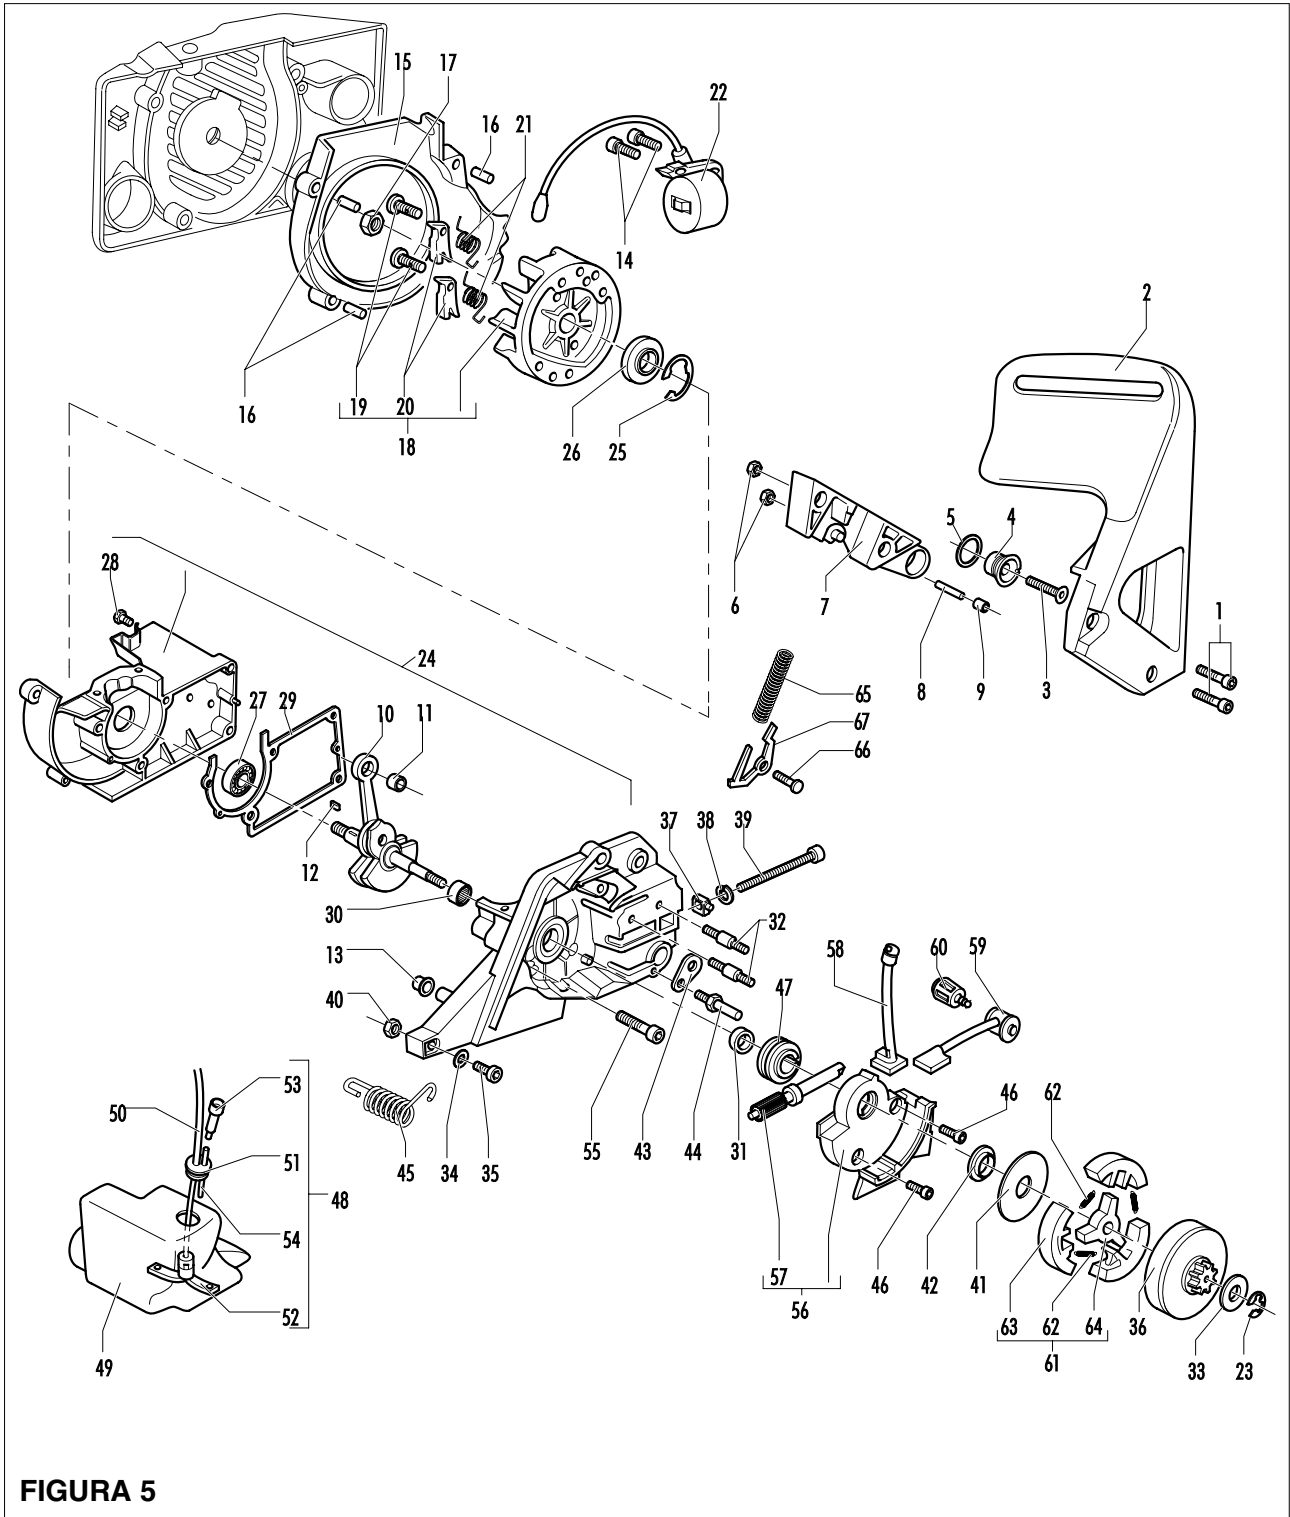

Product number
953900231

FIGURA 5

brand	PARTNER
-------	----------------

date	FEB/03	SHEET 6/6
------	--------	-----------

Model	Prefix
P 538E 18"	01

Product number
953900231

FIGURA 5

pos	P/N McC	P/N ELX	Qty	DESCRIPTION	pos	P/N McC	P/N ELX	Qty	DESCRIPTION
1	235806	538235806	2	SCREW M5 X 20 TCE	B 36	240260	538240260	1	DRUM SPROCKET 3/8
C 2	241907	538241907	1	BRAKE LEVER					
3	241905	538241905	1	SCREW M6X25	B 37	241908	538241908	1	NUT BAR ADJUSTEMENT
4	241904	538241904	1	SLEEVE	B 38	235367	538235367	1	BENZING 4MM
5	241906	538241906	1	PLAN WASHER D.10X15X1	B 39	241909	538241909	1	SCREW
6	235642	538235642	2	NUT M5	40	235642	538235642	1	NUT M5
7	241902	538241902	1	BRAKE HOUSING	41	241346	538241346	1	WASHER
8	242017	538242017	1	BAND PIVOT	42	242006	538242006	1	CLUTCH SPACER
9	241903	538241903	1	BRAKE NEEDLE	43	240309	538240309	1	PLATE OIL CAP
10	241871	538241871	1	CRANKSHAFT ASSY	C 44	240363	538240363	1	CHAIN BRAKE
C 11	● 235742	538235742	1	NEEDLE BEARING 0 9X14X12 MM	B 45	240286	538240286	1	SPRING
12	227631	538227631	1	KEY	46	235802	538235802	2	SCREW M5 X 14 TCE
13	235672	538235672	1	RUBBER SUPPORT TANK	C 47	241882	538241882	1	OIL PUMP SCREW
14	235806	538235806	2	SCREW M5 X 20 TCE	48	240920	538240920	1	FUEL TANK ASSY
15	247290	538247290	1	AIR CONVEYOR	49	● 240300	538240300	1	FUEL TANK
16	● 240358	538240358	3	SPACER	B 50	● 240868	538240868	1	HOSE FUEL
17	235218	538235218	1	NUT M8	C 51	● 235675	538235675	1	FUELTANK GROMMET
18	241204	538241204	1	FLYWHEEL KEY=2 S7	A 52	● 240452	538240452	1	PICK UP FUEL
B 19	● 235516	538235516	2	STARTER PIN PAWL	C 53	● 227582	538227582	1	VENT FILTER
B 20	● 235517	538235517	2	STARTER PAWL	54	● 229716	538229716	1	BREATHER PIPE OIL TANK
B 21	● 235518	538235518	2	STARTER SPRING	55	236997	538236997	4	M5X30 SCREW
C 22	241291	538241291	1	IGNITION COIL ASSY-S5	B 56	241883	538241883	1	OIL PUMP ASSY
23	229137	538229137	1	BENZING 8MM	C 57	● 241885	538241885	1	OIL PUMP PISTON KIT (S5E)
24	248497	538248497	1	L CRANKCASE KIT	58	● 241895	538241895	1	PIPE JOINT
25	● 235899	538235899	1	SEEGER RING	59	● 241896	538241896	1	TUBE OIL PUMP
C 26	● 241879	538241879	1	SEAL 15X32X4/5	C 60	225063	538225063	1	BUMPER CUT CONTROL
27	● 235900	538235900	1	BALL BEARING 6002 15/32/9	61	242004	538242004	1	CLUTCH KIT
28	● 241077	538241077	1	SELF-THREAD. SCREW 4X14	B 62	● 240926	538240926	3	SPRING
29	● 240312	538240312	1	GASKET	63	● 227359	538227359	3	SHOE-CLUTCH
30	● 241253	538241253	1	NEEDLE BEARING 15X21X12	64	● 242005	538242005	1	ROTOR CLUCTCH
C 31	● 228872	538228872	1	SEAL 13-32-5 (S7)	65	235076	538235076	1	BRAKE SPRING
B 32	● 241880	538241880	2	BAR BOLT	66	● 235075	538235075	1	LATCH PIVOT
33	235287	538235287	1	CLUTCH WASHER	67	● 94006	538094006	1	BRAKE LATCH
34	227259	538227259	1	WASHER					
35	235806	538235806	1	SCREW M5 X 20 TCE					