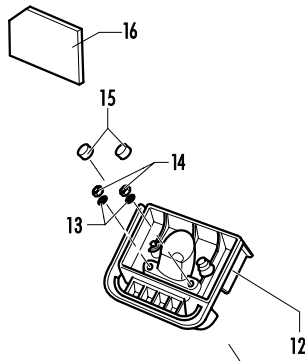

brand	PARTNER

date	FEB/03	SHEET 3/6

Model	Prefix
P 538E 18"	01

Product number
953900231

FIGURA 2