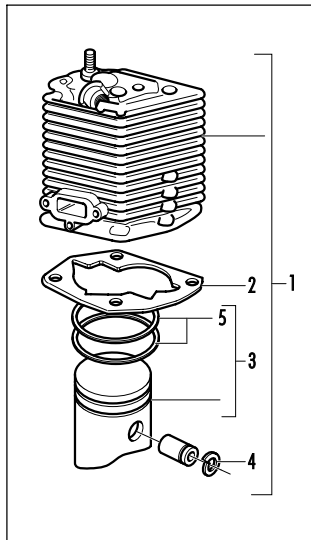

brand	PARTNER

date	FEB/03	SHEET 3/6

Model	Prefix
P 538E 18"	01

Product number
953900231

FIGURE 3