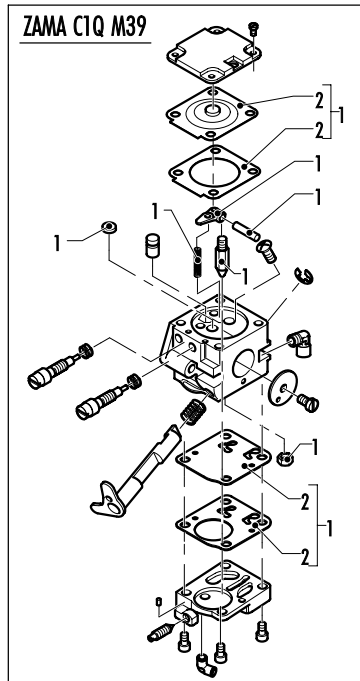

brand	PARTNER

date	FEB/03	SHEET 3/6

Model	Prefix
P 538E 18"	01

Product number
953900231

FIGURE 4

FIGURA 2