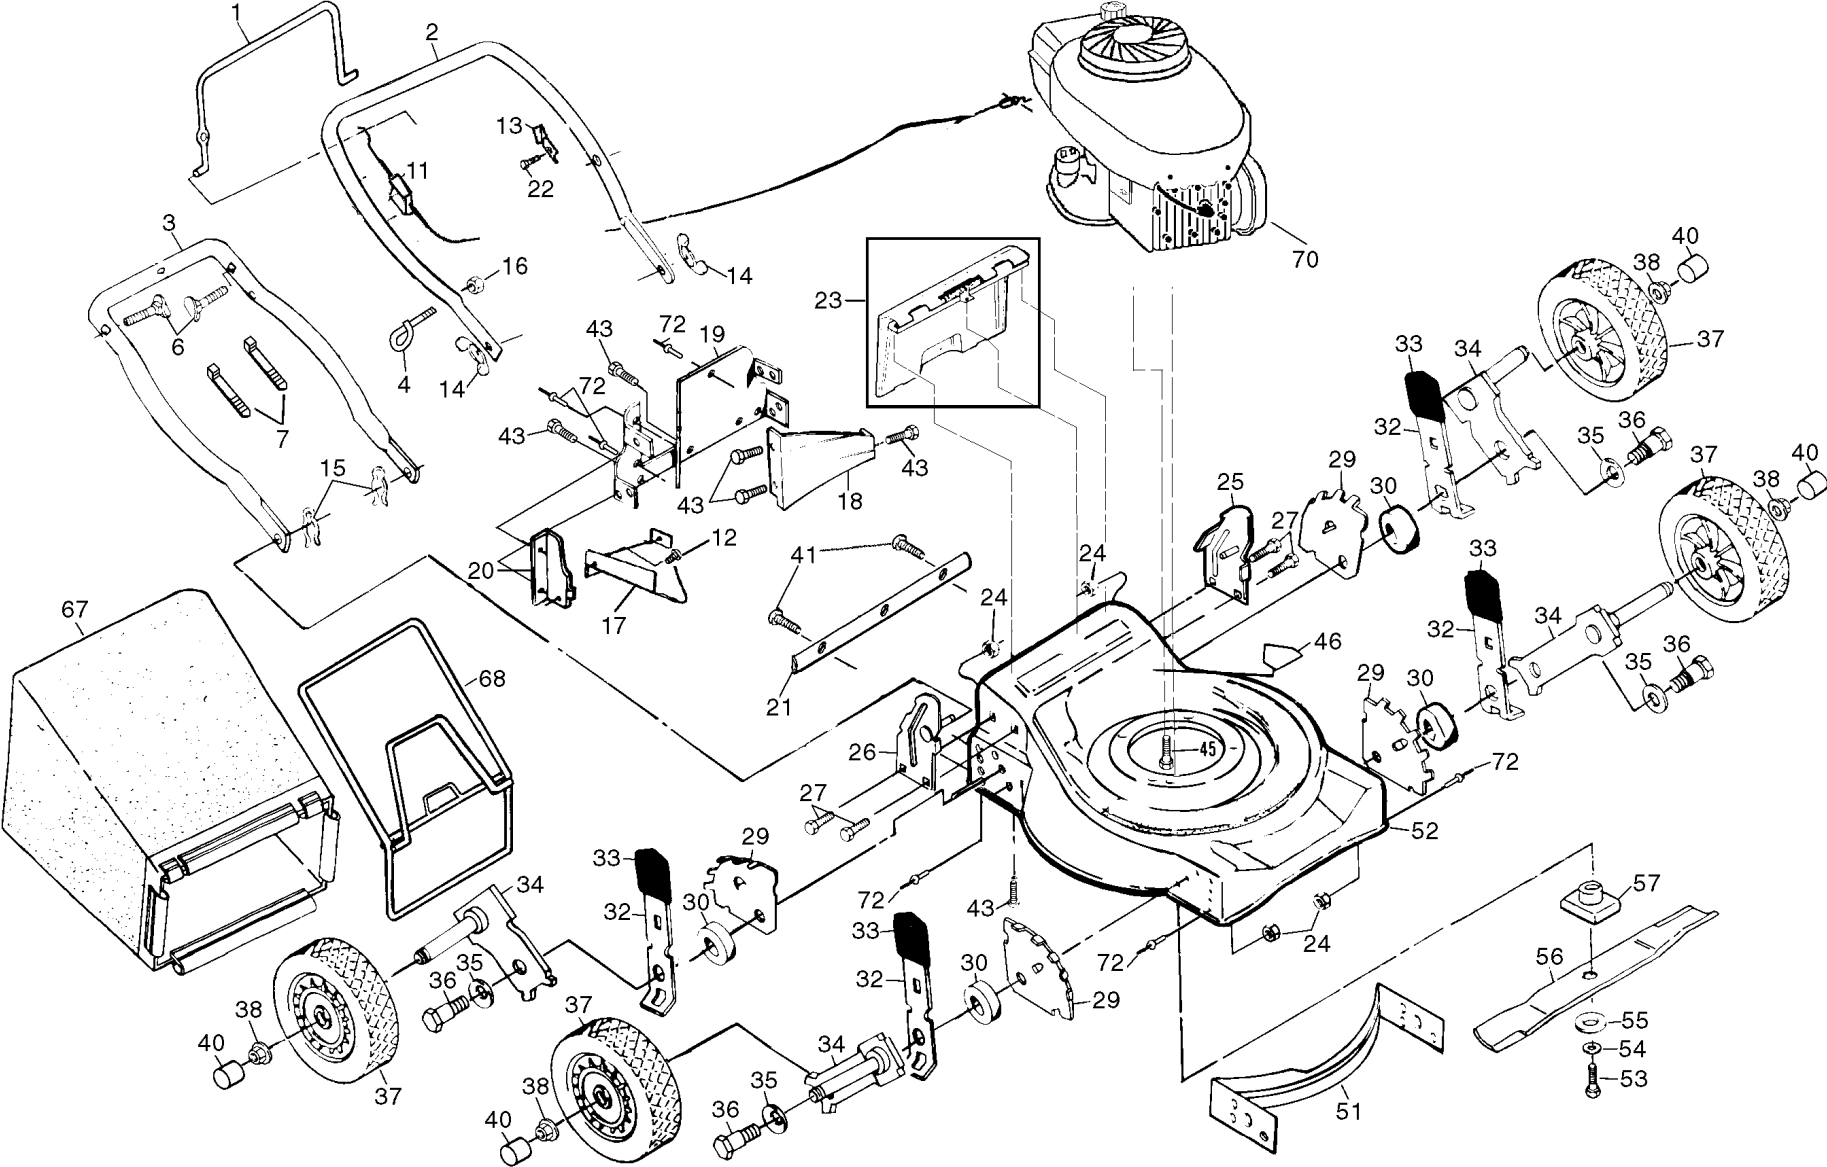

REPAIR PARTS

REAR BAGGER ROTARY MOWER -- MODEL NO. P150T (P150TB), PRODUCT NO. 954 12 00-25

REPAIR PARTS

REAR BAGGER ROTARY MOWER - - MODEL NO. P150T (P150TB), PRODUCT NO. 954 12 00-25

KEY NO.	PART NO.	DESCRIPTION	KEY NO.	PART NO.	DESCRIPTION
1	532131696	Control Bar	38	532083923	Flanged Locknut
2	532168730	Upper Handle	40	532800090	Hubcap
3	532155044	Lower Handle	41	532146694	Screw
4	532132001	Rope Guide	43	532054583	Hex Tapping Screw 1/4-20 x 1/2
6	532131959	Handle Bolt	45	532150406	Hex Head Thread Rolling Screw 3/8-16 x 1
7	532066426	Wire Tie	46	532145494	Danger Decal
11	532164322	Engine Zone Control Cable	51	532165545	Front Baffle
12	532150050	Hex Washer Head Screw #10-24 x 1/2	52	532163884	Housing Assembly (Incl. Ref. #46, 51, 19, & 20)
13	532125162	Up-Stop Bracket	53	532851084	Hex Head Screw 3/8-24 x 1-3/8 Grd. 8
14	532128638	Wing Nut	54	532850263	Helical Lock Washer
15	532051793	Hairpin Cotter	55	532851074	Hardened Washer
16	532063601	Keps Locknut 1/4-20	56	532850972	20" Blade
17	532125378	Discharge Baffle	57	532850977	Blade Adapter
18	532125035	Rear Baffle	67	532149867	Grass Bag
19	532162473	Back Plate	68	532149555	Catcher Frame
20	532138866	Side Baffle	70	-----	* Engine - Tecumseh Model No. TVS90
21	532147625	Foot Guard			Order parts from engine manufacturer
22	532750097	Hex Tapping Screw #10-2	72	532128415	Pop Rivet
23	532147613	Rear Door Assembly Kit	--	532800197	Noise Level Decal
24	532751592	Locknut 3/8-16	--	532145438	Euro Decal
25	532153030	Handle Bracket Assembly (Left)	--	532140987	Decal Housing
26	532153029	Handle Bracket Assembly (Right)	--	532145495	Decal Caution
27	532150078	Screw 5/16-18 x 3/4	--	532163880	Operator's Manual (Scan)
29	532139901	Wheel Adjusting Bracket	--	532163879	Operator's Manual (Euro)
30	532146630	Spacer			
32	532141730	Selector Spring			
33	532087877	Selector Knob			
34	532149857	Axle Arm Assembly			
35	532062335	Belleville Washer			
36	532142748	Shoulder Bolt 3/8-16			
37	532800220	Wheel Assembly			

Available accessories not included with mower:

- -- MA36 Chute Deflector
- -- MK20FRD Mulcher Kit