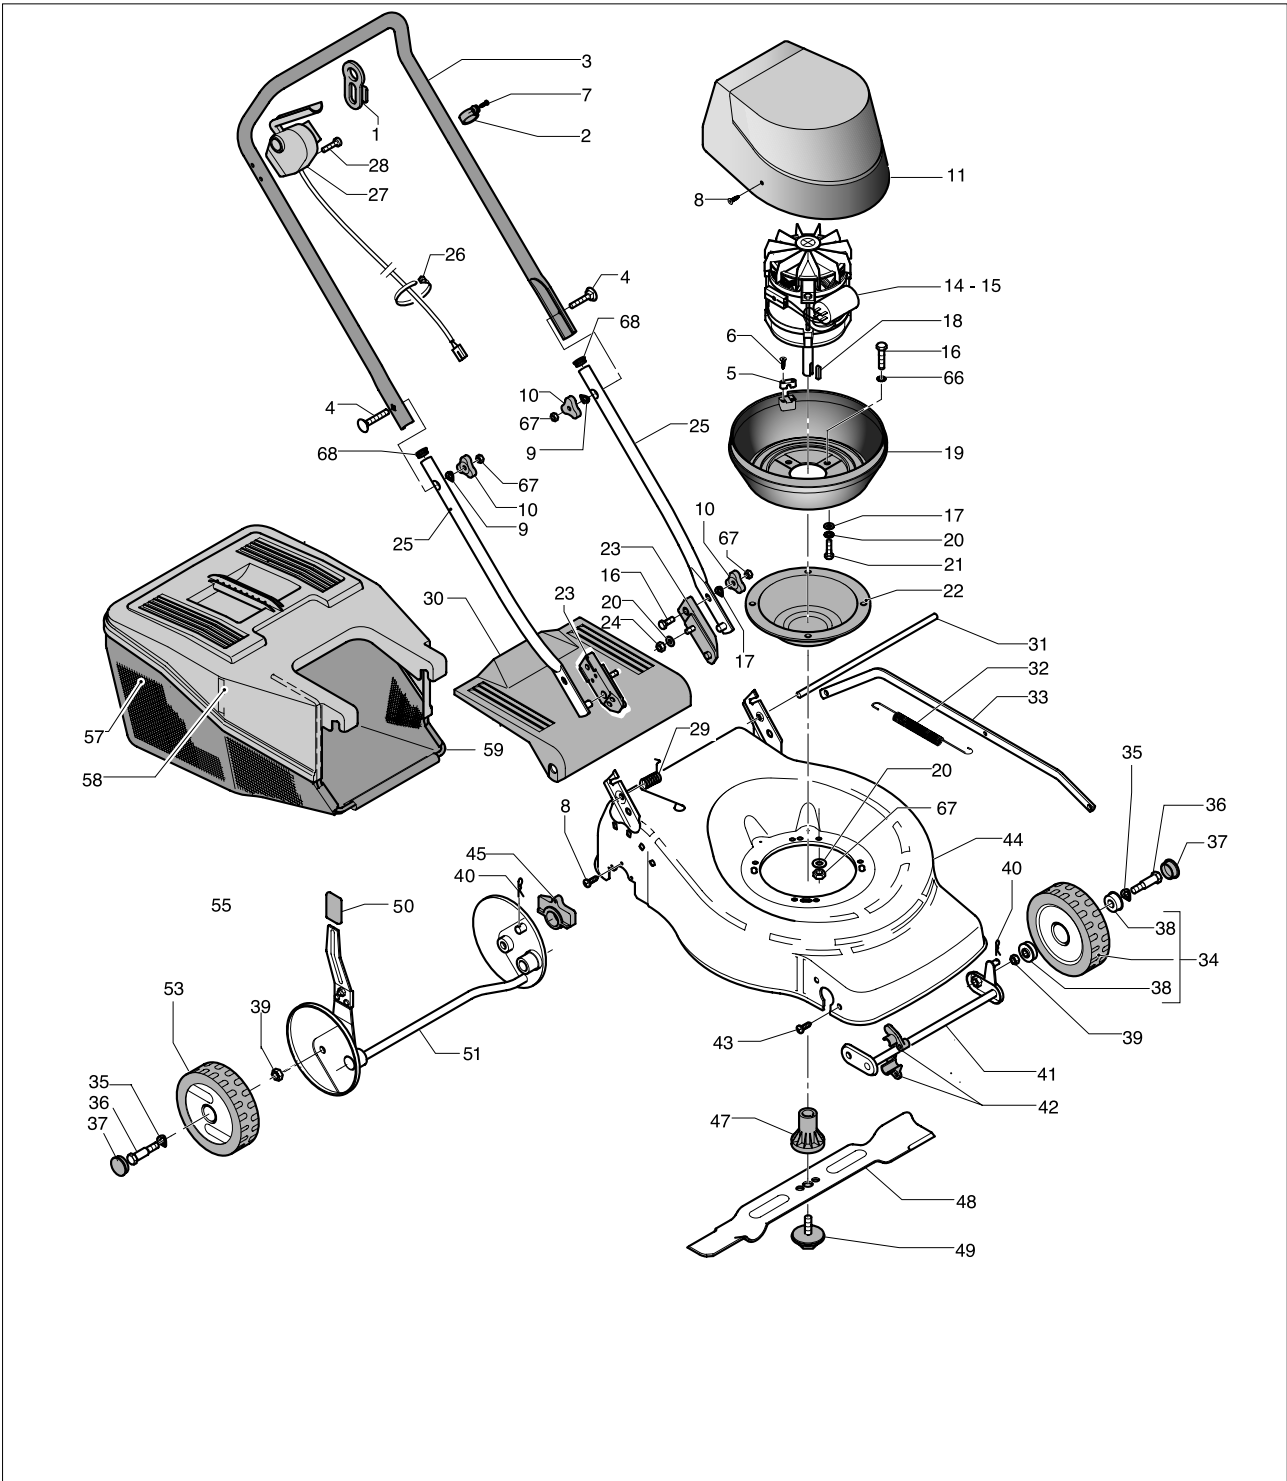

brand	PARTNER

date	DEC/04	SHEET 1/2

Model

P 1746 E

Product number

953876527