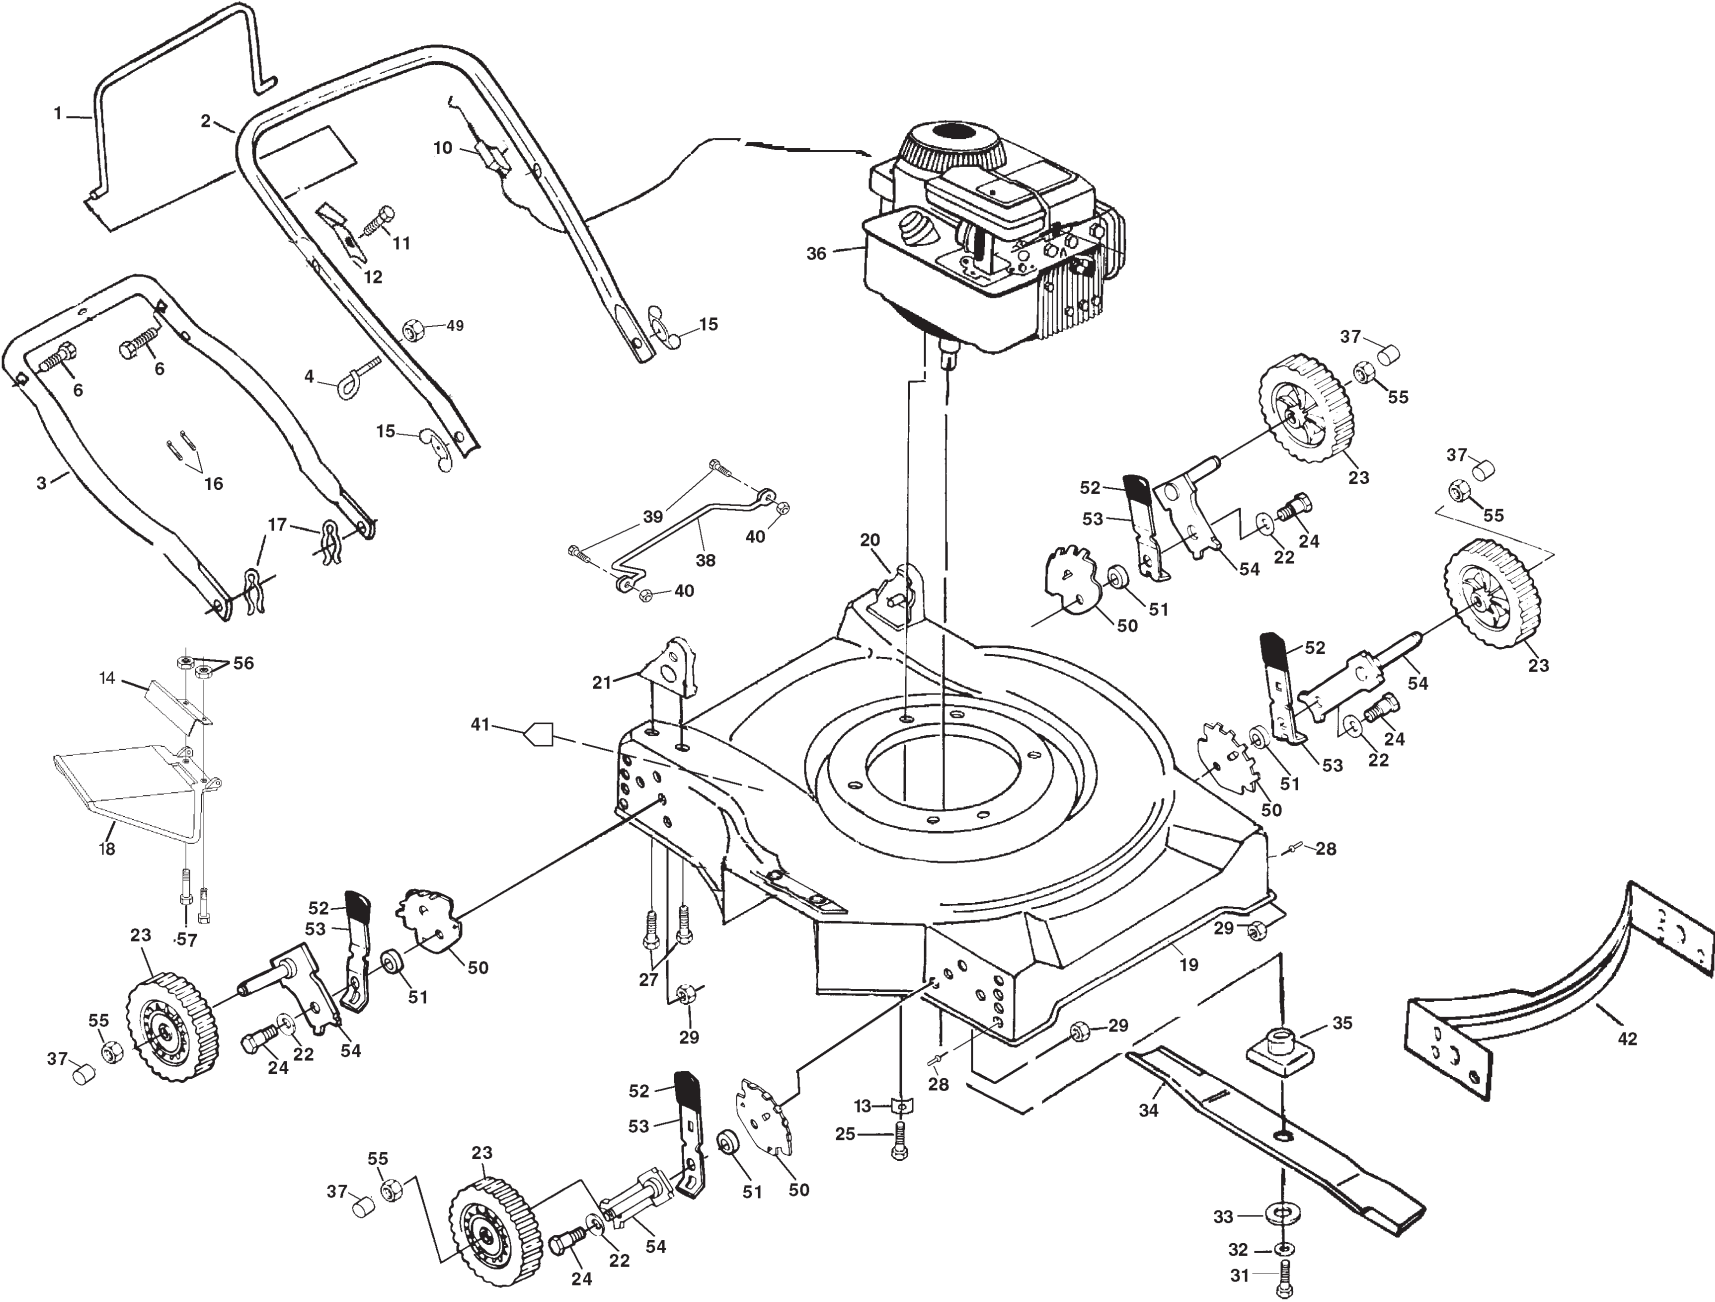

# REPAIR PARTS

20" ROTARY LAWN MOWER MODEL NO. 350H (P350HTF), PRODUCT NO. 954 06 89-01

## 20" ROTARY LAWN MOWER MODEL NO. 350H (P350HTF), PRODUCT NO. 954 06 89-01

KEY NO.	PART NO.	DESCRIPTION	KEY NO.	PART NO.	DESCRIPTION
1	532131696	Control Bar	36	-----	* Engine - Briggs & Stratton Model No. 9D902
2	<b>532168730</b>	Upper Handle			Order parts from engine manufacturer
3	532153406	Lower Handle	37	532800090	Hubcap
4	532132001	Rope Guide	38	532154147	Foot Guard
6	532131959	Handle Bolt 5/16-18 x 1-3/4	39	532085825	Screw
10	532163799	Engine Zone Control Cable	40	532069180	Nut
11	532750097	Hex Washer Head Screw #10-24 x 1/2	41	532145494	Decal, Danger
12	532125203	Up-Stop Bracket	42	532141519	Front Baffle
13	532125078	Engine Washer	--	532141520	Rear Baffle (Not shown)
14	532162234	Hinge Deflector	49	532063601	Keps Locknut
15	532128638	Steel Wingnut 5/16-18	50	532139901	Wheel Adjusting Bracket
16	532066426	Wire Tie	51	532146630	Spacer
17	532051793	Hairpin Cotter	52	532087877	Selector Knob
18	532752052	Discharge Guard	53	532141730	Selector Spring
19	<b>532171997</b>	Housing Assembly Kit (Includes #42)	54	532149857	Axle Arm Assembly
20	<b>532170977</b>	Handle Bracket Assembly (Left)	55	532083923	Nut
21	<b>532170975</b>	Handle Bracket Assembly (Right)	56	532063601	Nut
22	532062335	Belleville Washer	57	<b>874760412</b>	Screw
23	532800060	Wheel & Tire Assembly	--	<b>532173295</b>	Operator's Manual (Sandinavian)
24	532142748	Shoulder Bolt	--	<b>532173294</b>	Operator's Manual (European)
25	532150406	Hex Head Thread Rolling Screw 3/8-16 x 1-1/8			Available Accessories not included with mower:
27	<b>532149741</b>	Thread Cutting Screw 5/16-18 x 3/4	--	GCK3200	Grass Catcher
28	532128415	Pop Rivet			
29	532751592	Locknut 3/8-16			
31	532851084	Hex Head Screw 3/8-24 x 1-3/8 Gr. 8			
32	532850263	Helical Lockwasher 3/8			
33	532851074	Hardened Washer			
34	532145106	20" Blade			
35	532850977	Blade Adapter			