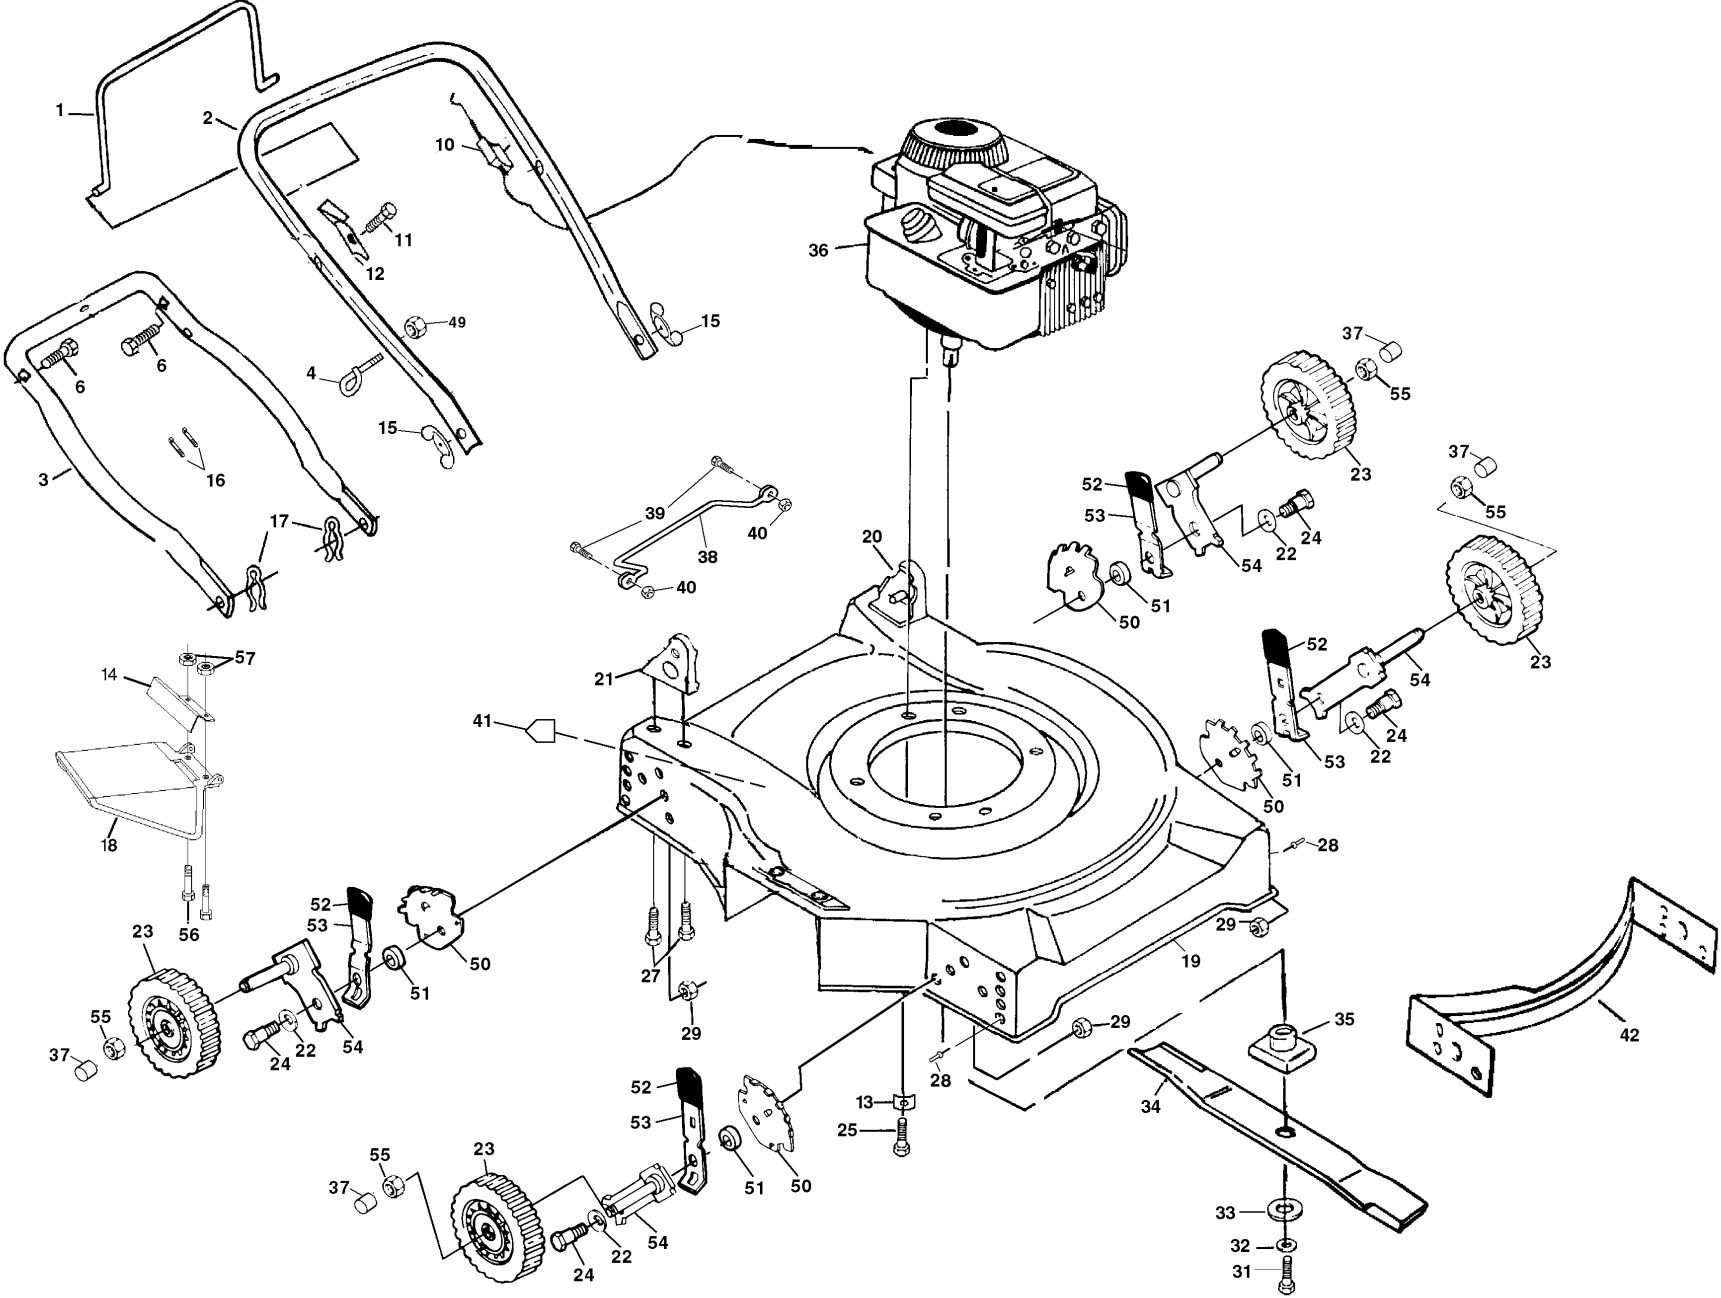

ILLUSTRATED PARTS BREAKDOWN

PARTNER

20" ROTARY LAWN MOWER

MODEL NO. 350 (P350HTE)

954 06 89-01

REPAIR PARTS

20" ROTARY LAWN MOWER MODEL NO. P350HTE, PRODUCT NO. 954 06 89-01

REPAIR PARTS