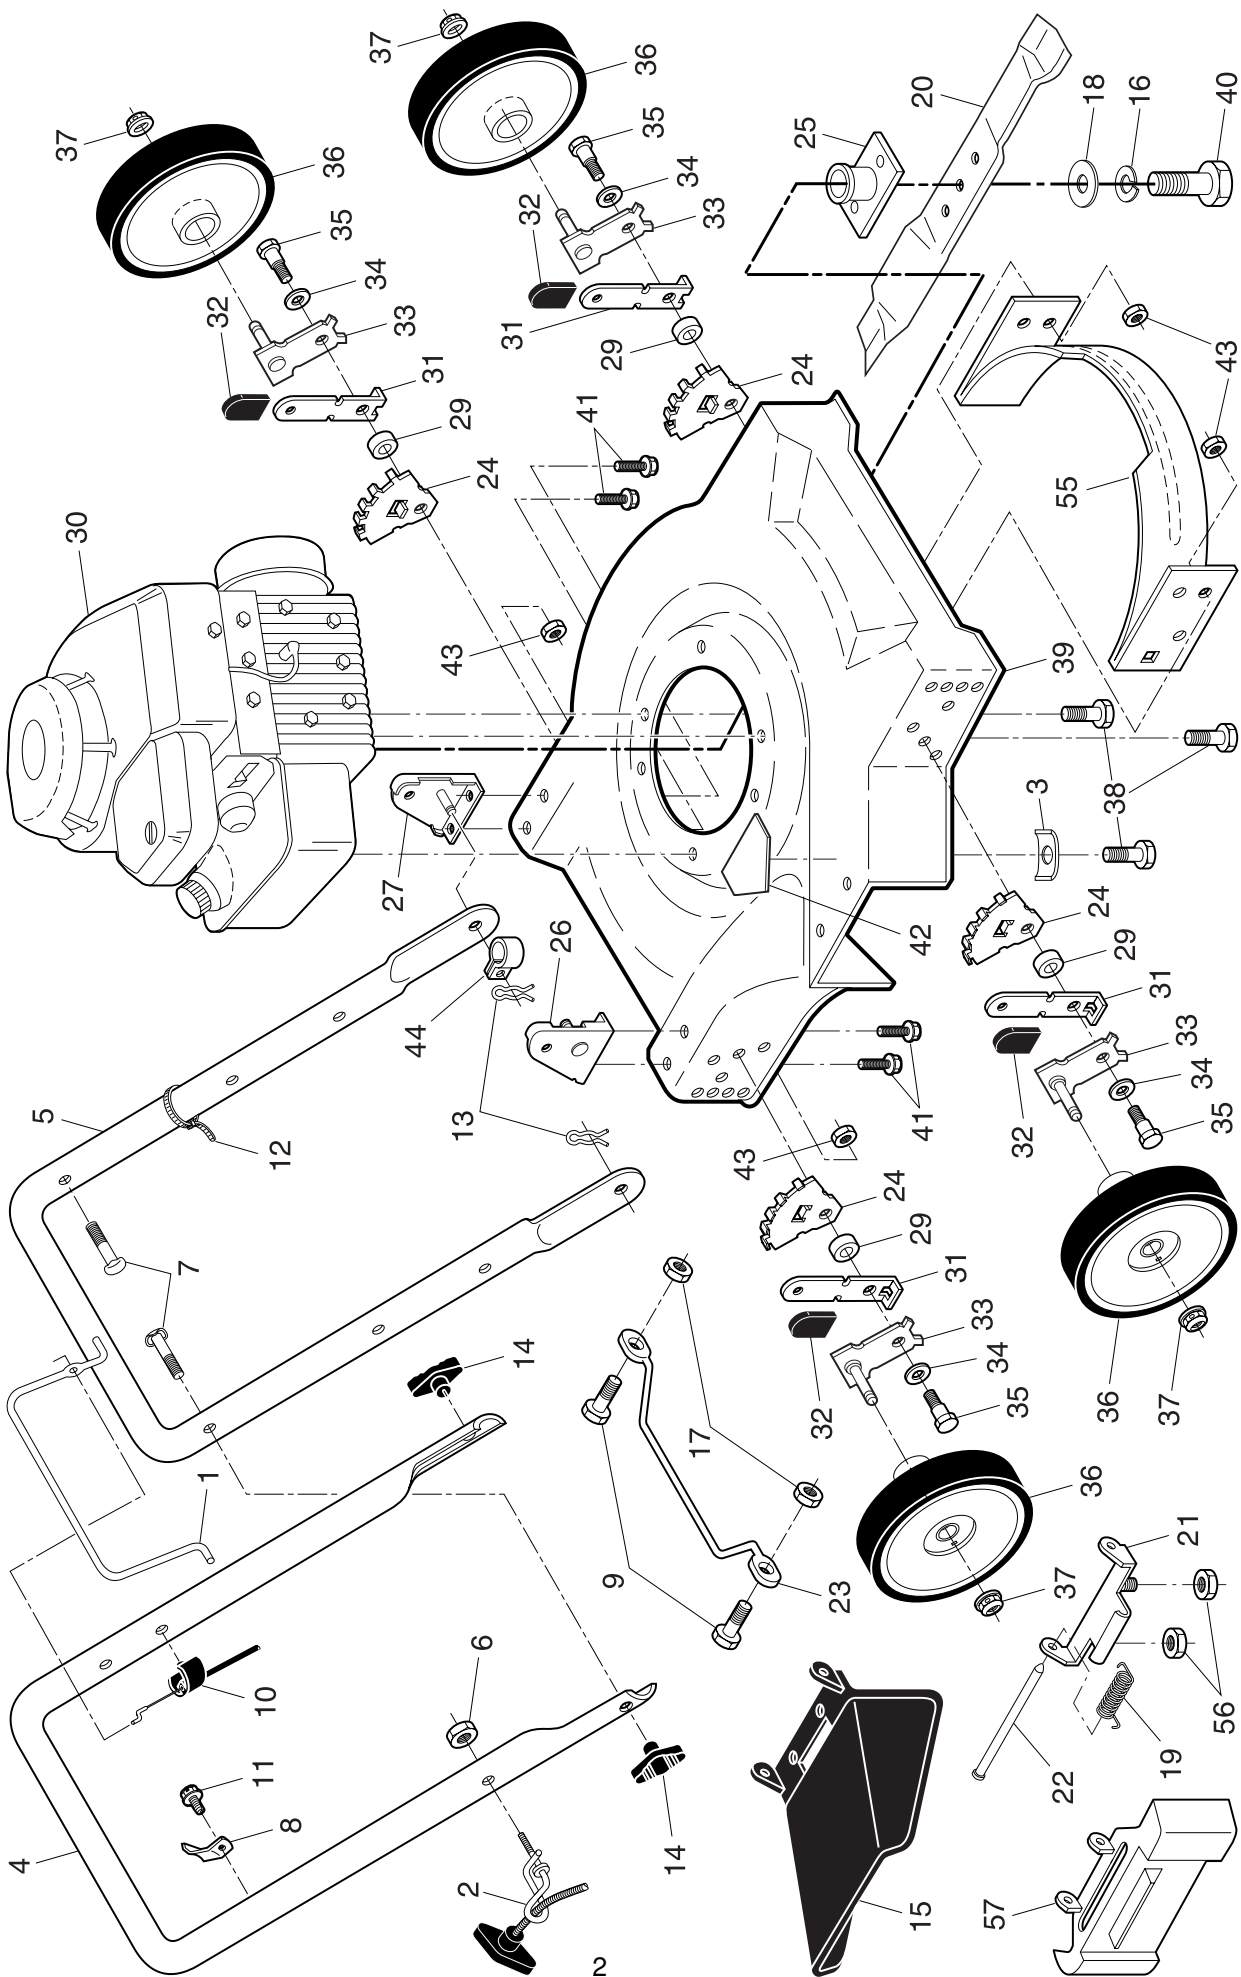

ROTARY LAWN MOWER - - MODEL NUMBER P3750SM (96111001403) PRODUCT NUMBER 961 11 00-14

ROTARY LAWN MOWER - - MODEL NUMBER **P3750SM** (96111001403) PRODUCT NUMBER 961 11 00-14

KEY NO.	PART NO.	DESCRIPTION	KEY NO.	PART NO.	DESCRIPTION
1	532 19 60-25	Control Bar	26	532 17 09-75	Handle Bracket, RH
2	532 19 47-88	Rope Guide	27	532 17 09-77	Handle Bracket, LH
3	532 12 50-78	Washer, Engine	29	532 14 66-30	Spacer
4	532 19 60-26	Upper Handle	30	- - -	Engine, Briggs & Stratton, Model Number 9D902 (Order parts from engine manufacturer)
5	532 15 50-44	Lower Handle	31	532 40 64-28	Spring, Selector
6	532 13 20-04	Locknut, Hex 1/4-20	32	532 08 78-77	Knob, Selector
7	532 19 15-74	Bolt 1/4-20	33	532 14 98-57	Axle Arm Assembly
8	532 12 52-03	Up-Stop Bracket	34	532 06 23-35	Washer
9	532 08 58-25	Screw	35	532 14 27-48	Shoulder Bolt
10	532 16 27-78	Engine Zone Control Cable	36	532 40 61-49	Wheel & Tire Assembly 8 x 1-3/4
11	532 75 06-34	Screw, Self-Tapping, Hex Washer Head #10-24 x 1/2	37	532 08 39-23	Nut, Hex
12	532 06 64-26	Wire Tie	38	532 15 04-06	Screw, Hex Head, Threaded, Rolled 3/8-16 x 1
13	532 05 17-93	Hairpin Cotter	39	532 40 07-34	Kit, Lawn Mower Housing
14	532 19 19-38	Handle Knob	40	532 85 10-84	Screw, Machine, Hex Head 3/8-24 x 1-3/8 Grade 8
15	532 75 20-52	Discharge Guard	41	532 14 97-41	Screw
16	532 85 02-63	Helical Lock Washer	42	532 18 21-66	Danger Decal
17	532 06 91-80	Nut, Hex	43	532 75 15-92	Locknut, Hex 5/8-16
18	532 85 10-74	Washer, Hardened	44	532 19 79-91	Clip, Cable
19	532 85 18-55	Spring, Hinge	55	532 14 15-19	Front Baffle
20	532 14 51-06	Blade, 20"	56	873 80 04-00	Nut, Hex
21	532 08 86-02	Hinge Bracket	57	532 19 33-60	Mulcher Plug
22	532 15 02-15	Hinge Rod	- -	532 14 15-20	Rear Baffle (not shown)
23	532 15 41-47	Foot Guard	- -	532 40 03-56	Operator's Manual, European
24	532 13 99-01	Bracket, Wheel Adjusting	- -	532 40 03-57	Operator's Manual, Scandinavian
25	532 85 09-77	Blade Adapter	- -	532 40 03-64	Operator's Manual, East Bloc
			- -	532 40 03-63	Operator's Manual, Baltic

NOTE: All component dimensions given in U.S. inches. 1 inch = 25.4 mm. **IMPORTANT:** Use only Original Equipment Manufacturer (O.E.M.) replacement parts. Failure to do so could be hazardous, damage your lawn mower and void your warranty.