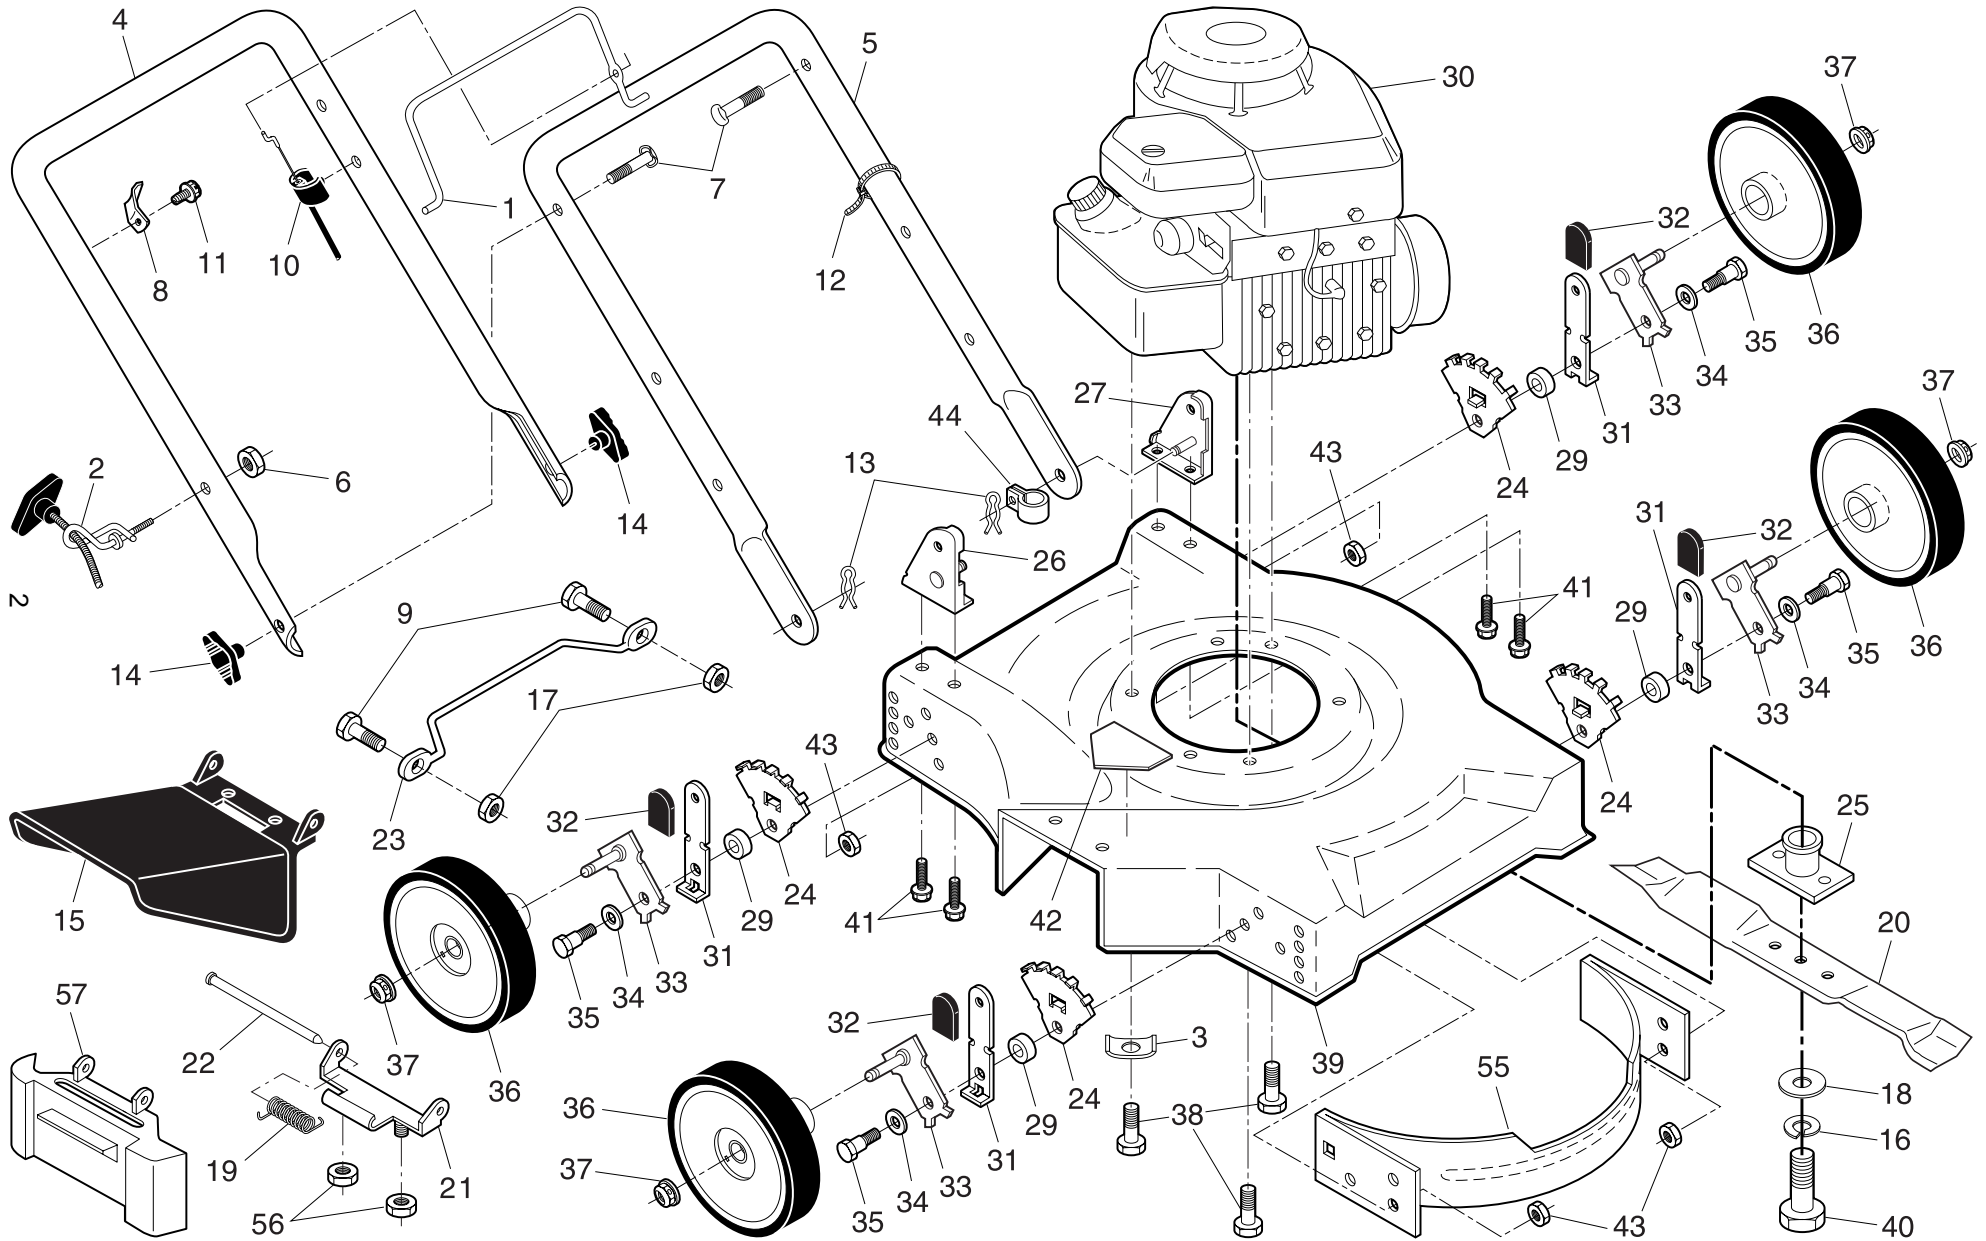

ROTARY LAWN MOWER - - MODEL NUMBER P3750SM (96111001404) PRODUCT NUMBER 961 11 00-14

ROTARY LAWN MOWER - - MODEL NUMBER P3750SM (96111001404) PRODUCT NUMBER 961 11 00-14

KEY NO.	PART NO.	DESCRIPTION	KEY NO.	PART NO.	DESCRIPTION
1	532 19 60-25	Control Bar	26	532 17 09-75	Handle Bracket, RH
2	532 19 47-88	Rope Guide	27	532 17 09-77	Handle Bracket, LH
3	532 12 50-78	Washer, Engine	29	532 40 16-29	Spacer
4	532 19 60-26	Upper Handle	30	- - -	Engine, Briggs & Stratton, Model Number 9D902 (Order parts from engine manufacturer)
5	532 15 50-44	Lower Handle	31	532 40 64-28	Spring, Selector
6	532 13 20-04	Locknut, Hex 1/4-20	32	532 08 78-77	Knob, Selector
7	532 19 15-74	Bolt 1/4-20	33	532 40 78-71	Axle Arm Assembly
8	532 12 52-03	Up-Stop Bracket	34	532 40 16-30	Washer
9	532 08 58-25	Screw	35	532 14 27-48	Shoulder Bolt
10	532 16 27-78	Engine Zone Control Cable	36	532 40 33-17	Wheel & Tire Assembly 8 x 1-3/4
11	532 75 06-34	Screw, Self-Tapping, Hex Washer Head #10-24 x 1/2	37	532 08 39-23	Nut, Hex
12	532 06 64-26	Wire Tie	38	532 15 04-06	Screw, Hex Head, Threaded, Rolled 3/8-16 x 1
13	532 05 17-93	Hairpin Cotter	39	532 40 07-34	Kit, Lawn Mower Housing
14	532 19 18-56	Handle Knob	40	532 85 10-84	Screw, Machine, Hex Head 3/8-24 x 1-3/8 Grade 8
15	532 75 20-52	Discharge Guard	41	532 14 97-41	Screw
16	532 85 02-63	Helical Lock Washer	42	532 18 21-66	Danger Decal
17	532 06 91-80	Nut, Hex	43	532 75 15-92	Locknut, Hex 5/8-16
18	532 85 10-74	Washer, Hardened	44	532 19 79-91	Clip, Cable
19	532 85 18-55	Spring, Hinge	55	532 14 15-19	Front Baffle
20	532 14 51-06	Blade, 20"	56	873 80 04-00	Nut, Hex
21	532 08 86-02	Hinge Bracket	57	532 19 33-60	Mulcher Plug
22	532 15 02-15	Hinge Rod	- -	532 14 15-20	Rear Baffle (not shown)
23	532 15 41-47	Foot Guard	- -	532 40 03-56	Operator's Manual, European
24	532 41 08-07	Bracket, Wheel Adjusting	- -	532 40 03-57	Operator's Manual, Scandanivian
25	532 85 09-77	Blade Adapter	- -	532 40 03-64	Operator's Manual, East Bloc
			- -	532 40 03-63	Operator's Manual, Baltic

NOTE: All component dimensions given in U.S. inches. 1 inch = 25.4 mm. **IMPORTANT:** Use only Original Equipment Manufacturer (O.E.M.) replacement parts. Failure to do so could be hazardous, damage your lawn mower and void your warranty.