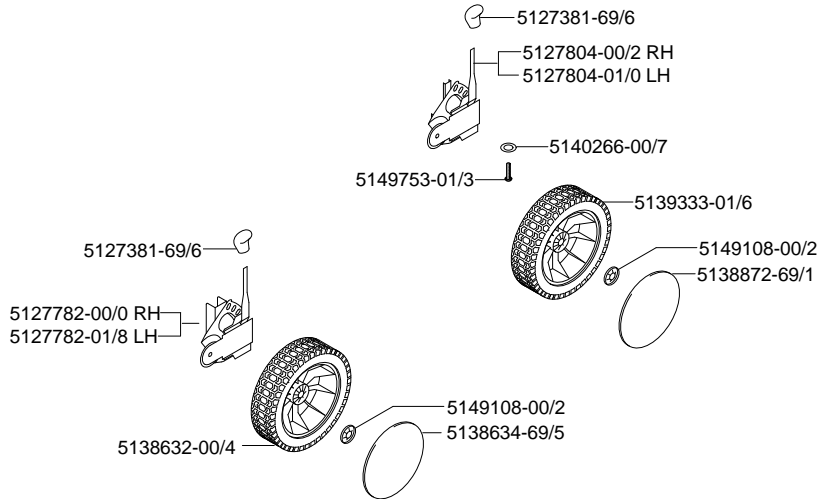

ILLUSTRATED PARTS LIST

Models 43D

**Models 43
43DE**
" * " Items DE Only

FLYMO & PARTNER OUTDOOR PRODUCTS

PARTS

12G

P986005

MODEL Partner 43 Range

9644882-39
43

9644883-39
43D

9644884-39
43DE

ILLUSTRATED PARTS LIST

MODEL Partner 43 Range

9644882-39
43

9644883-39
43D

9644884-39
43DE

ILLUSTRATED PARTS LIST

Model 43

Model 43 D/DE