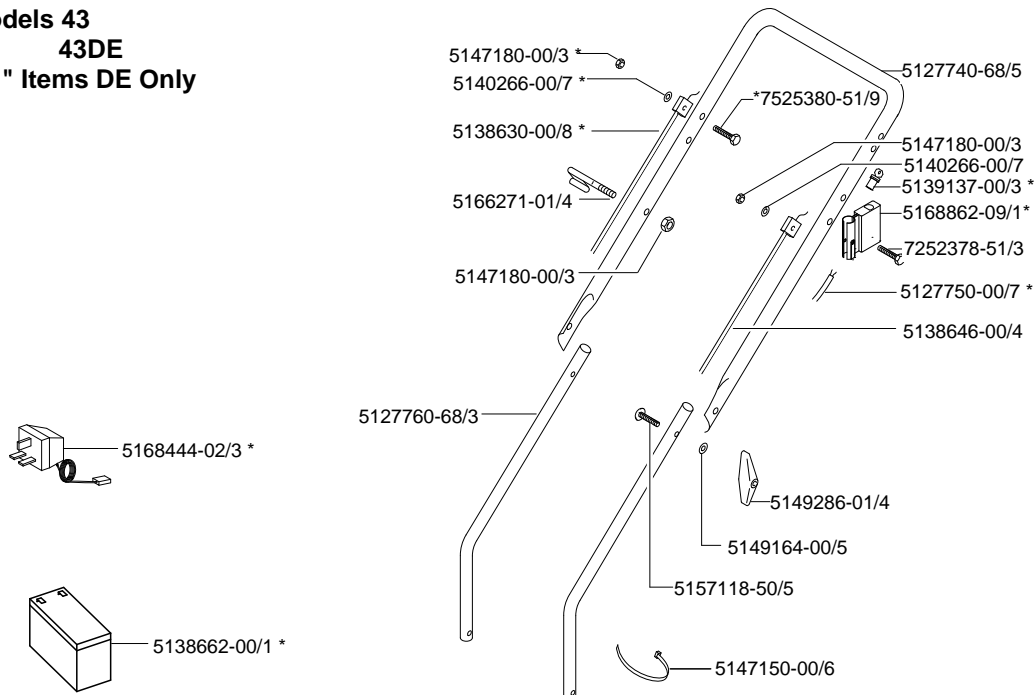

FLYMO & PARTNER OUTDOOR PRODUCTS

PARTS

12G

P986005

MODEL Partner 43 Range

9644882-39
43

9644883-39
43D

9644884-39
43DE

ILLUSTRATED PARTS LIST

Models 43D

**Models 43
43DE**
" * " Items DE Only

FLYMO & PARTNER OUTDOOR PRODUCTS

PARTS

12G

P986005

MODEL Partner 43 Range

9644882-39
43

9644883-39
43D

9644884-39
43DE

ILLUSTRATED PARTS LIST

MODEL Partner 43 Range

9644882-39
43

9644883-39
43D

9644884-39
43DE