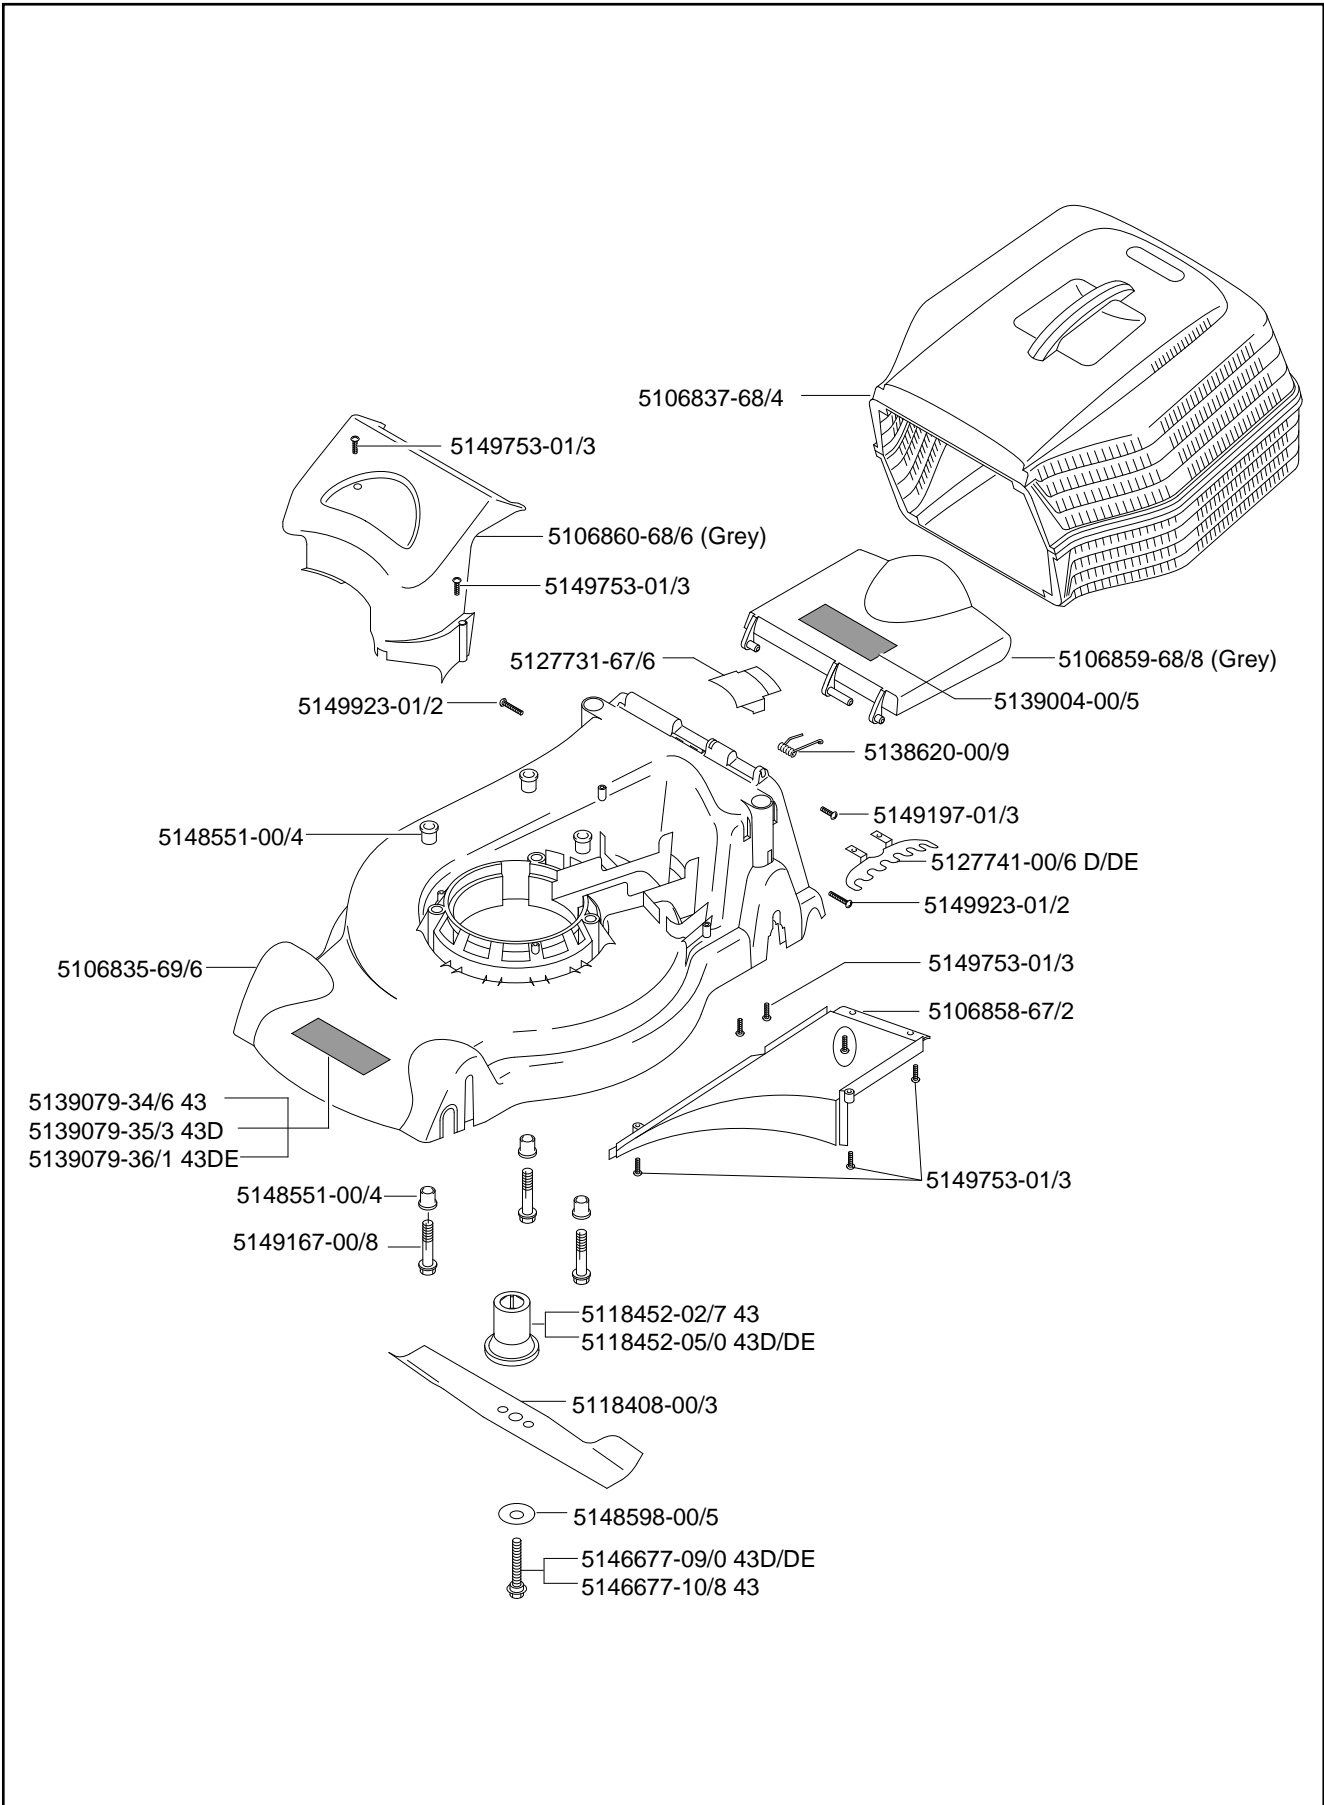

FLYMO & PARTNER OUTDOOR PRODUCTS

PARTS

12G

P986005

MODEL Partner 43 Range

9644882-39
43

9644883-39
43D

9644884-39
43DE

ILLUSTRATED PARTS LIST

Models 43D

**Models 43
43DE**
" * " Items DE Only

FLYMO & PARTNER OUTDOOR PRODUCTS

PARTS

12G

P986005

MODEL Partner 43 Range

9644882-39
43

9644883-39
43D

9644884-39
43DE

ILLUSTRATED PARTS LIST

MODEL Partner 43 Range

9644882-39
43

9644883-39
43D

9644884-39
43DE

ILLUSTRATED PARTS LIST

Model 43

Model 43 D/DE