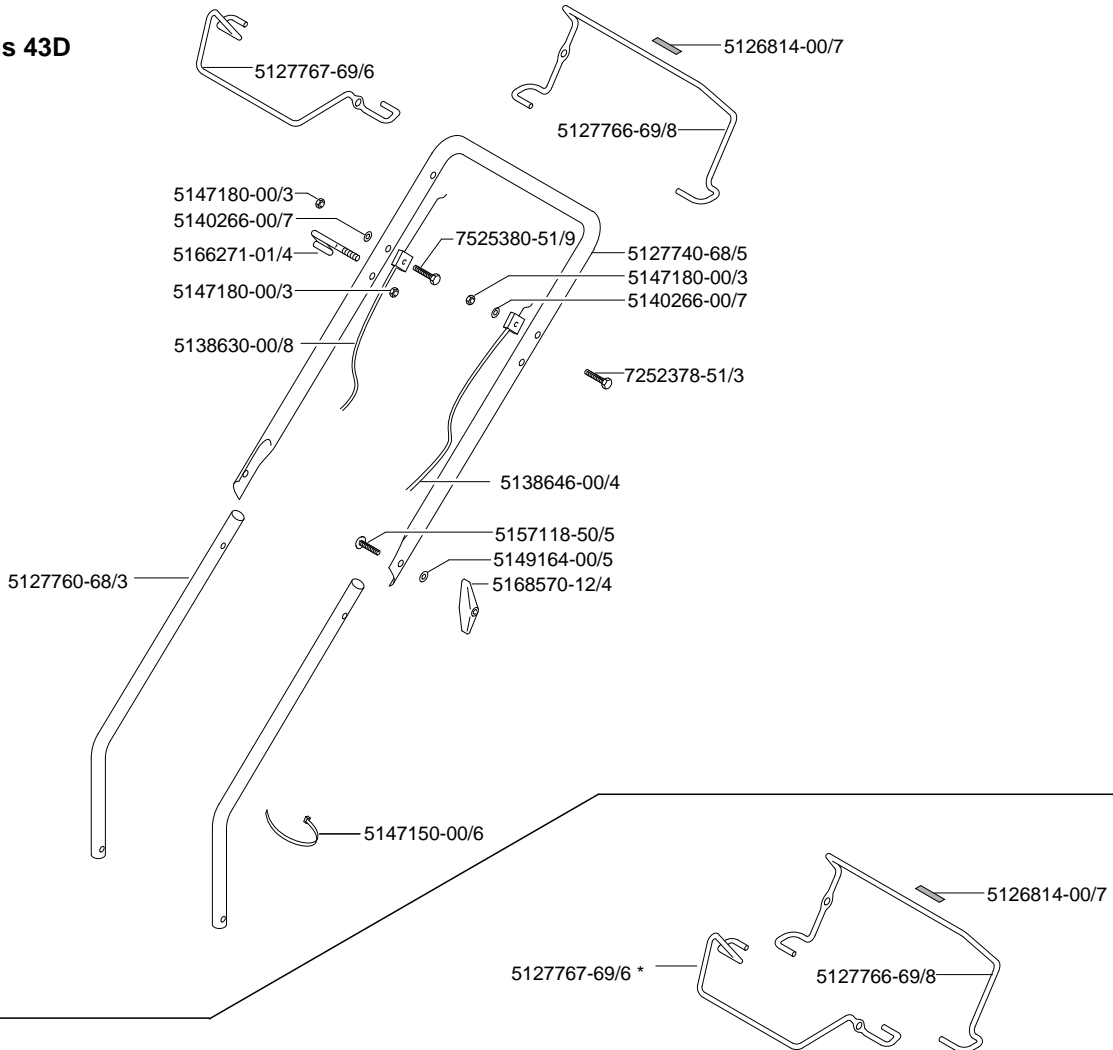

FLYMO & PARTNER OUTDOOR PRODUCTS

PARTS

12G

P986005

MODEL Partner 43 Range

9644882-39
43

9644883-39
43D

9644884-39
43DE

ILLUSTRATED PARTS LIST

Models 43D

**Models 43
43DE**
" * " Items DE Only

FLYMO & PARTNER OUTDOOR PRODUCTS

PARTS

12G

P986005

MODEL Partner 43 Range

9644882-39
43

9644883-39
43D

9644884-39
43DE

ILLUSTRATED PARTS LIST

MODEL Partner 43 Range

9644882-39
43

9644883-39
43D

9644884-39
43DE

ILLUSTRATED PARTS LIST

Model 43

Model 43 D/DE