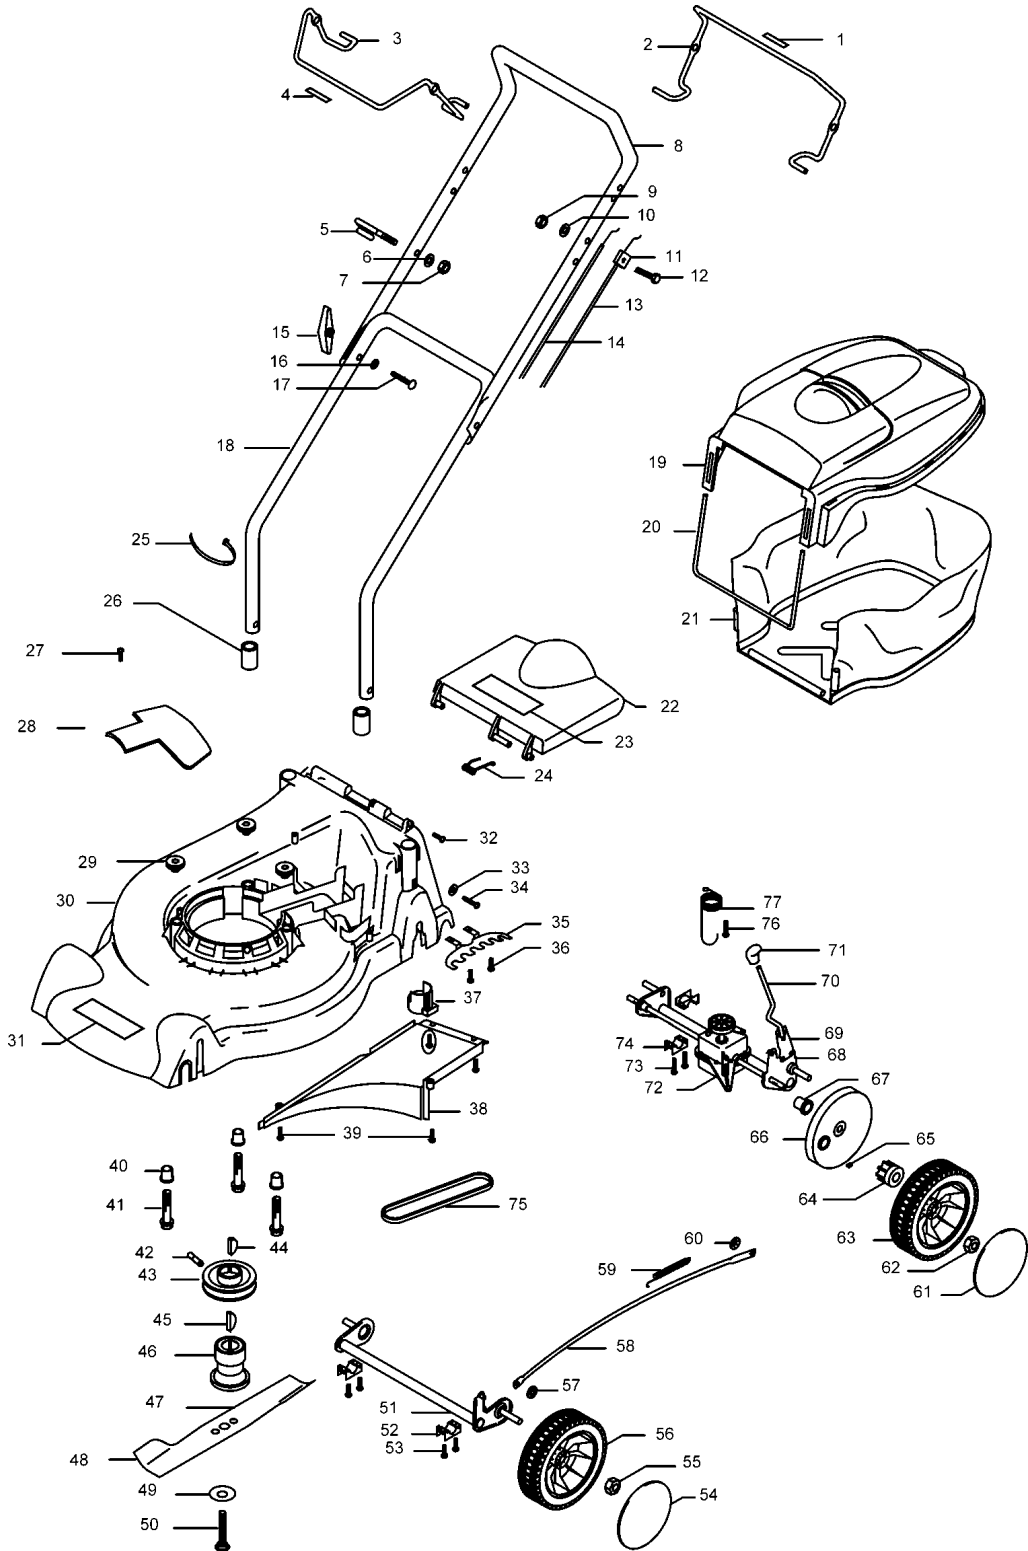

**Model**

Partner 46D

**Product Number**

9645415-16

brand	Partner
-------	---------

date	26.11.2002	Sheet 2/2
------	------------	-----------

Partner 46D
-------------

pos	Part No	Description	Qty	pos	Part No	Description	Qty		
1	5139532-00/5	Label stop	1	40	\$	5148551-00/4	Bush	3	
2	5106948-67/1	Bail arm brake	1	41		5149167-00/8	Engine bolt	3	
3	5106949-67/9	Bail arm drive	1	42	*	5138692-00/8	Grub screw	1	
4	5139531-00/7	Label drive	1	43		5139839-01/2	Drive pulley kit	1	
5	5130763-00/5	Cord guide	1			(includes * item)			
6	5140266-00/7	Washer	1	44		5140053-00/9	Woodruff key	1	
7	5147180-00/3	Nut	1	45	+	5140053-00/9	Woodruff key	1	
8	5118919-02/5	Handle upper	1	46		5139718-00/0	Blade adaptor kit	1	
9	5147180-00/3	Nut	1			(includes + items)			
10	5140266-00/7	Washer	1	47		5119224-00/3	Blade	1	
11	5168773-09/0	Wire clamp double	1	48		5119224-60/7	Blade Pre Pack	1	
12	7252378-51/3	Bolt	1	49	+	5139480-00/7	Belville washer	1	
13	5130539-00/9	Brake cable	1	50		5146677-09/0	Blade bolt	1	
14	5130606-00/6	Drive cable	1	51		5118892-00/8	Front axle	1	
15	5127931-67/2	Wing knob	2	52		5138618-00/3	Axle clamp	2	
16	5149164-00/5	Washer	2	53		5149753-01/3	Screw	4	
17	5149945-01/5	Bolt	2	54		5127993-69/8	Hub cap	2	
18	5118839-68/3	Handle lower	1	55		5149134-00/8	Nut	2	
19	5106933-69/9	Softbox upper	1	56		5139706-00/5	Wheel	2	
20	5139348-01/4	Softbox bar	1	57		5149679-00/2	Starlock washer	1	
21	5119260-01/5	Grassbag	1	58		5118785-02/0	Tie bar	1	
22	5106859-69/6	Safety flap	1	59		5138659-00/7	Spring	1	
23	5139987-00/1	Warning label	1	60		5149679-00/2	Starlock washer	1	
24	5138620-00/9	Spring	1	61		5127994-69/6	Hub cap	2	
25	5147150-00/6	Tie wrap	1	62		5149134-00/8	Nut	2	
26	\$	5127999-67/9	Deck collar	2	63		5139707-00/3	Wheel	2
27		5149753-01/3	Screw	1	64	L/H	5138050-00/9	Drive sprocket	1
28		5127844-69/3	Drive cover	1		R/H	5138050-01/7	Drive sprocket	1
29	\$	5139621-00/6	Bush	3	65		5148831-00/0	Pawl	1
30		5130907-07/3	Deck kit	1	66		5139179-00/5	Drive cover	2
		(includes \$ items)		67			5148485-00/5	Axle bush	2
31		5139079-38/7	Brand label	1	68		5118898-00/5	Rear axle	1
32		5149197-01/3	Screw	1	69		5137724-00/0	Adjuster spring	1
33		5149313-00/8	Washer	2	70		5130793-00/2	Lever	1
34		5149923-02/0	Screw	2	71		5127382-67/8	Height adjust knob	1
35		5127863-00/8	Quadrant	1	72		5128034-00/5	Gearbox	1
36		5149753-01/3	Screw	2	73		5149753-04/7	Screw	4
37		5130508-00/4	Handle support	2	74		5138618-00/3	Axle clamp	4
38		5106909-67/3	Collection plate	1	75		5139109-03/6	Drive belt	1
39		5149753-01/3	Screw	4	76		5149753-01/3	Screw	1
				77			5139508-02/1	Spring	1