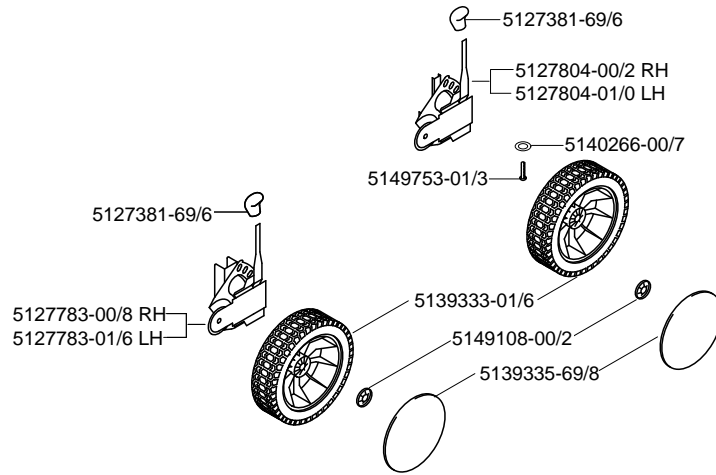

**MODEL** Partner 46 Range

9644885-39  
46

9644886-39  
46D

9644887-39  
46DE

**ILLUSTRATED PARTS LIST**

**Models 46D**

**Models 46  
46DE**  
" \* " Items DE Only

FLYMO & PARTNER OUTDOOR PRODUCTS

PARTS

12H

P986008

MODEL Partner 46 Range

ILLUSTRATED PARTS LIST

9644885-39  
46

9644886-39  
46D

9644887-39  
46DE

**MODEL Partner 46 Range**

9644885-39  
46

9644886-39  
46D

9644887-39  
46DE

**ILLUSTRATED PARTS LIST**

**Model 46**

**Model 46 D/DE**