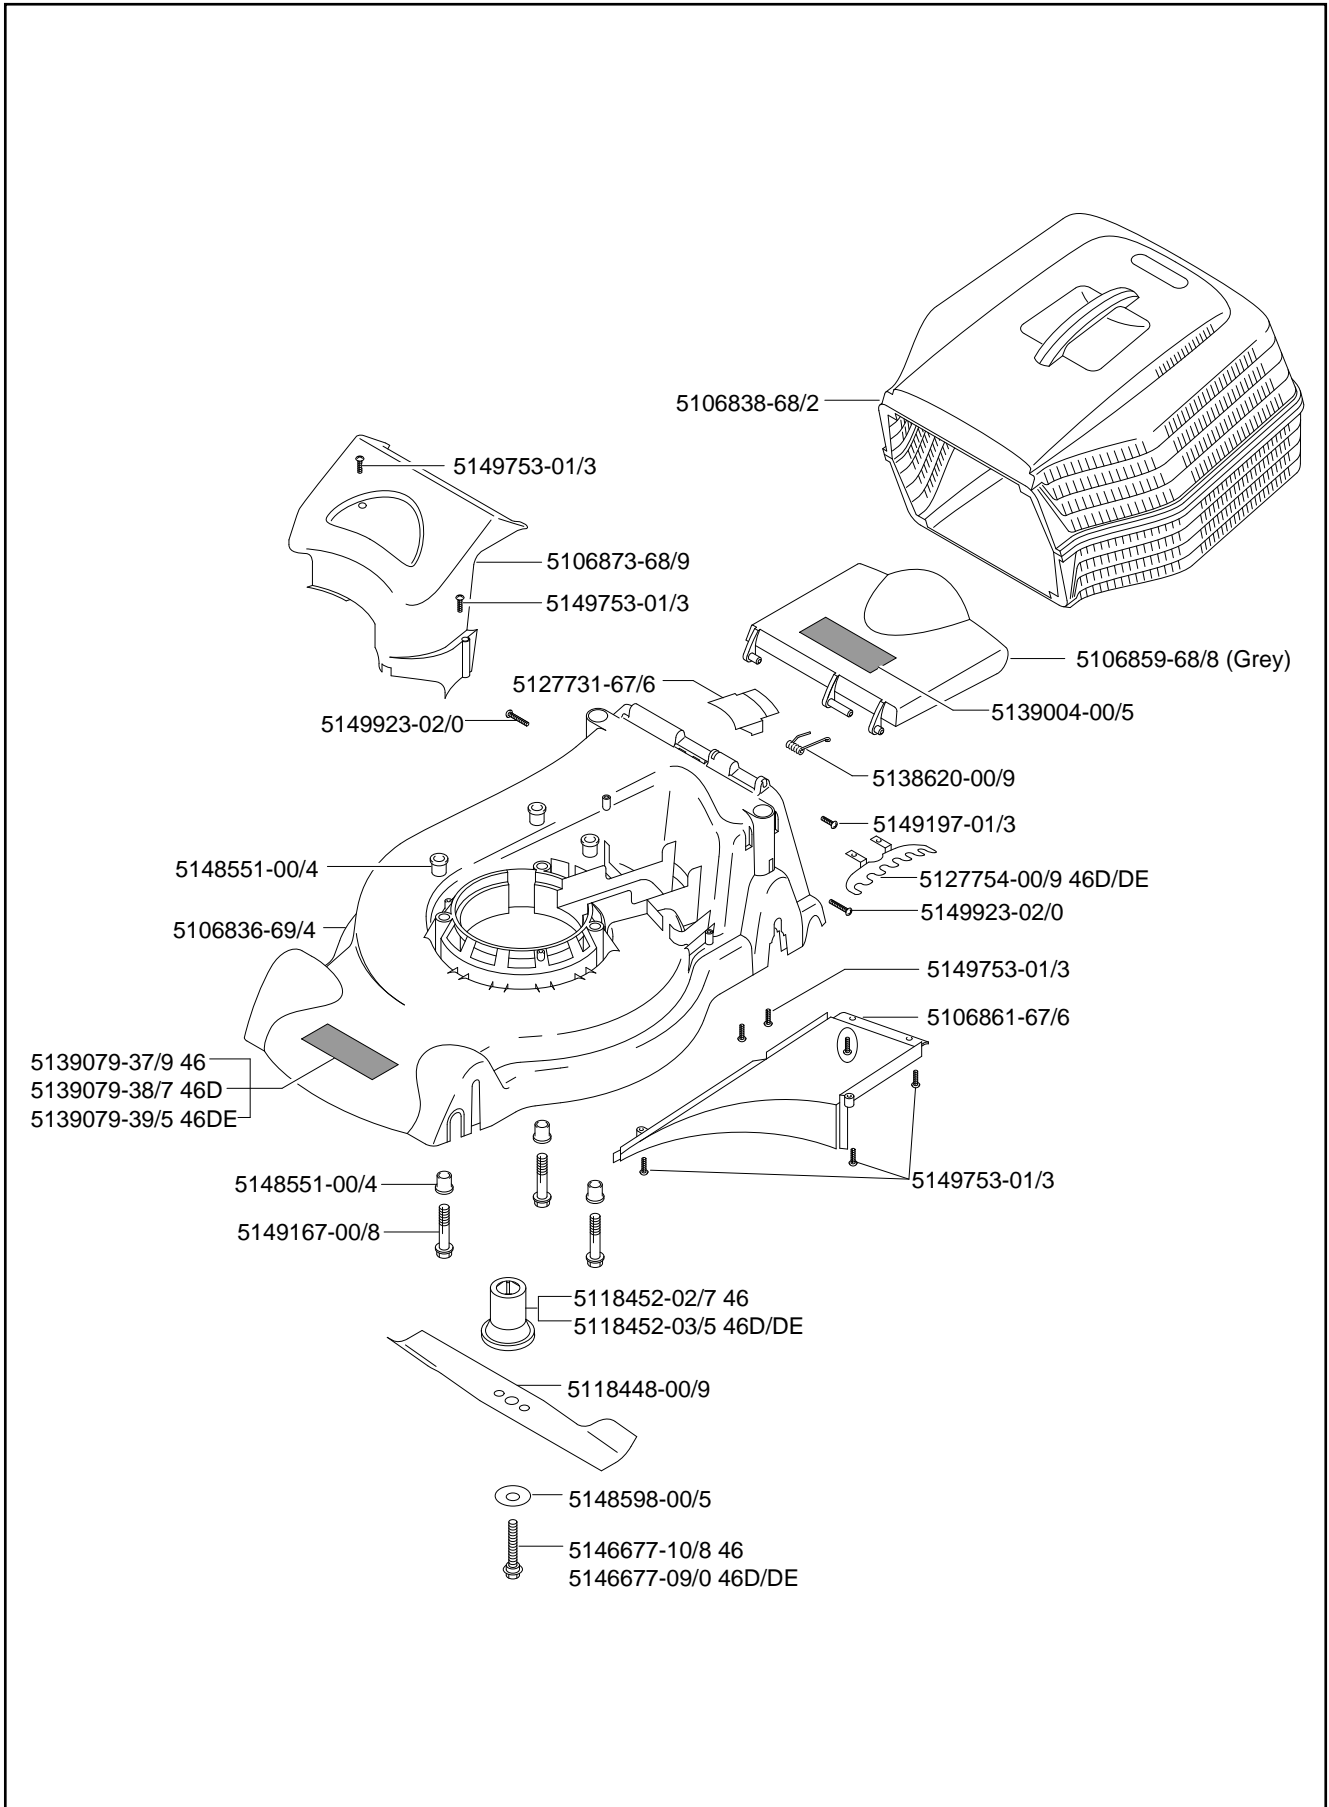

**MODEL** Partner 46 Range

9644885-39  
46

9644886-39  
46D

9644887-39  
46DE

**ILLUSTRATED PARTS LIST**

**Models 46D**

**Models 46  
46DE**  
" \* " Items DE Only

FLYMO & PARTNER OUTDOOR PRODUCTS

PARTS

12H

P986008

MODEL Partner 46 Range

ILLUSTRATED PARTS LIST

9644885-39  
46

9644886-39  
46D

9644887-39  
46DE

**MODEL Partner 46 Range**

9644885-39  
46

9644886-39  
46D

9644887-39  
46DE

**ILLUSTRATED PARTS LIST**

**Model 46**

**Model 46 D/DE**