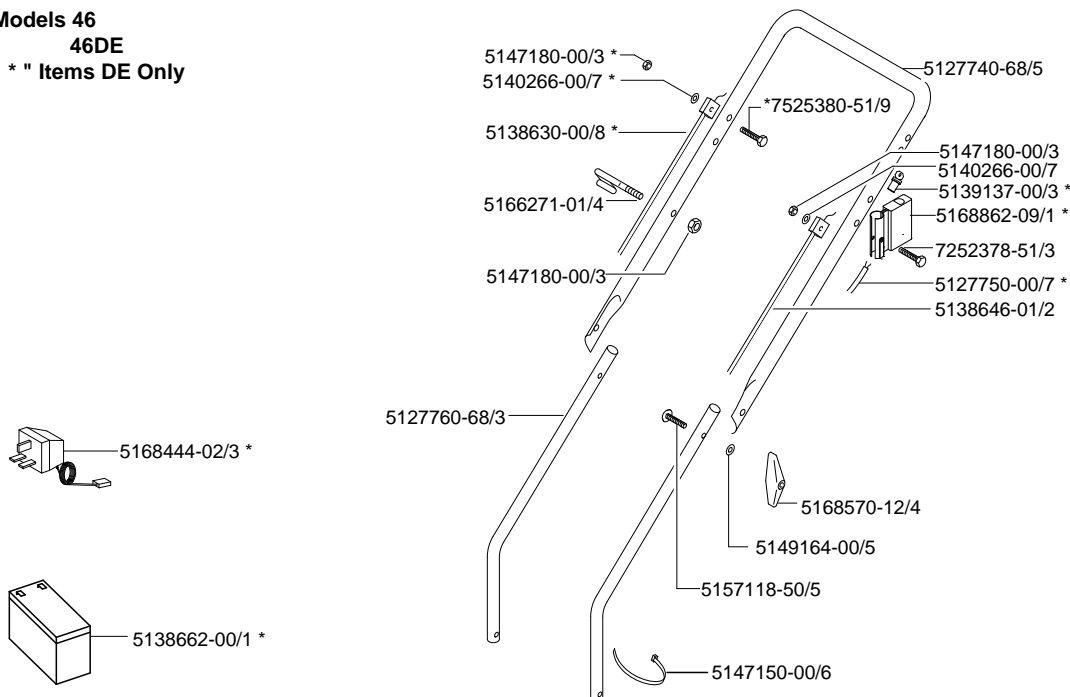

**MODEL** Partner 46 Range

9644885-39  
46

9644886-39  
46D

9644887-39  
46DE

**ILLUSTRATED PARTS LIST**

**Models 46D**

**Models 46  
46DE**  
" \* " Items DE Only

FLYMO & PARTNER OUTDOOR PRODUCTS

PARTS

12H

P986008

MODEL Partner 46 Range

ILLUSTRATED PARTS LIST

9644885-39  
46

9644886-39  
46D

9644887-39  
46DE

**MODEL Partner 46 Range**

9644885-39  
46

9644886-39  
46D

9644887-39  
46DE

**ILLUSTRATED PARTS LIST**

**Model 46**

**Model 46 D/DE**