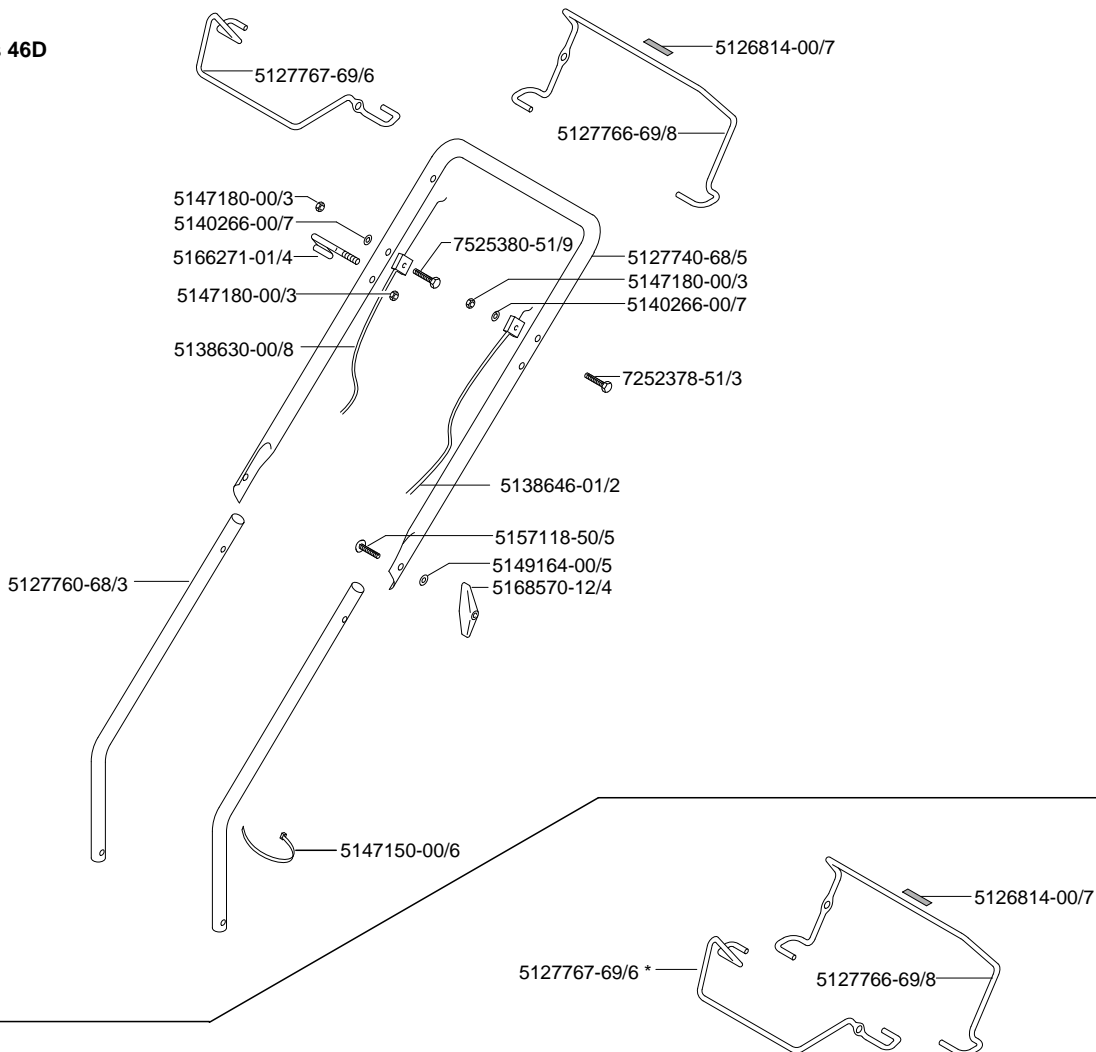

**MODEL** Partner 46 Range

9644885-39  
46

9644886-39  
46D

9644887-39  
46DE

**ILLUSTRATED PARTS LIST**

**Models 46D**

**Models 46  
46DE**  
" \* " Items DE Only

FLYMO & PARTNER OUTDOOR PRODUCTS

PARTS

12H

P986008

MODEL Partner 46 Range

ILLUSTRATED PARTS LIST

9644885-39  
46

9644886-39  
46D

9644887-39  
46DE

**MODEL Partner 46 Range**

9644885-39  
46

9644886-39  
46D

9644887-39  
46DE

**ILLUSTRATED PARTS LIST**

**Model 46**

**Model 46 D/DE**