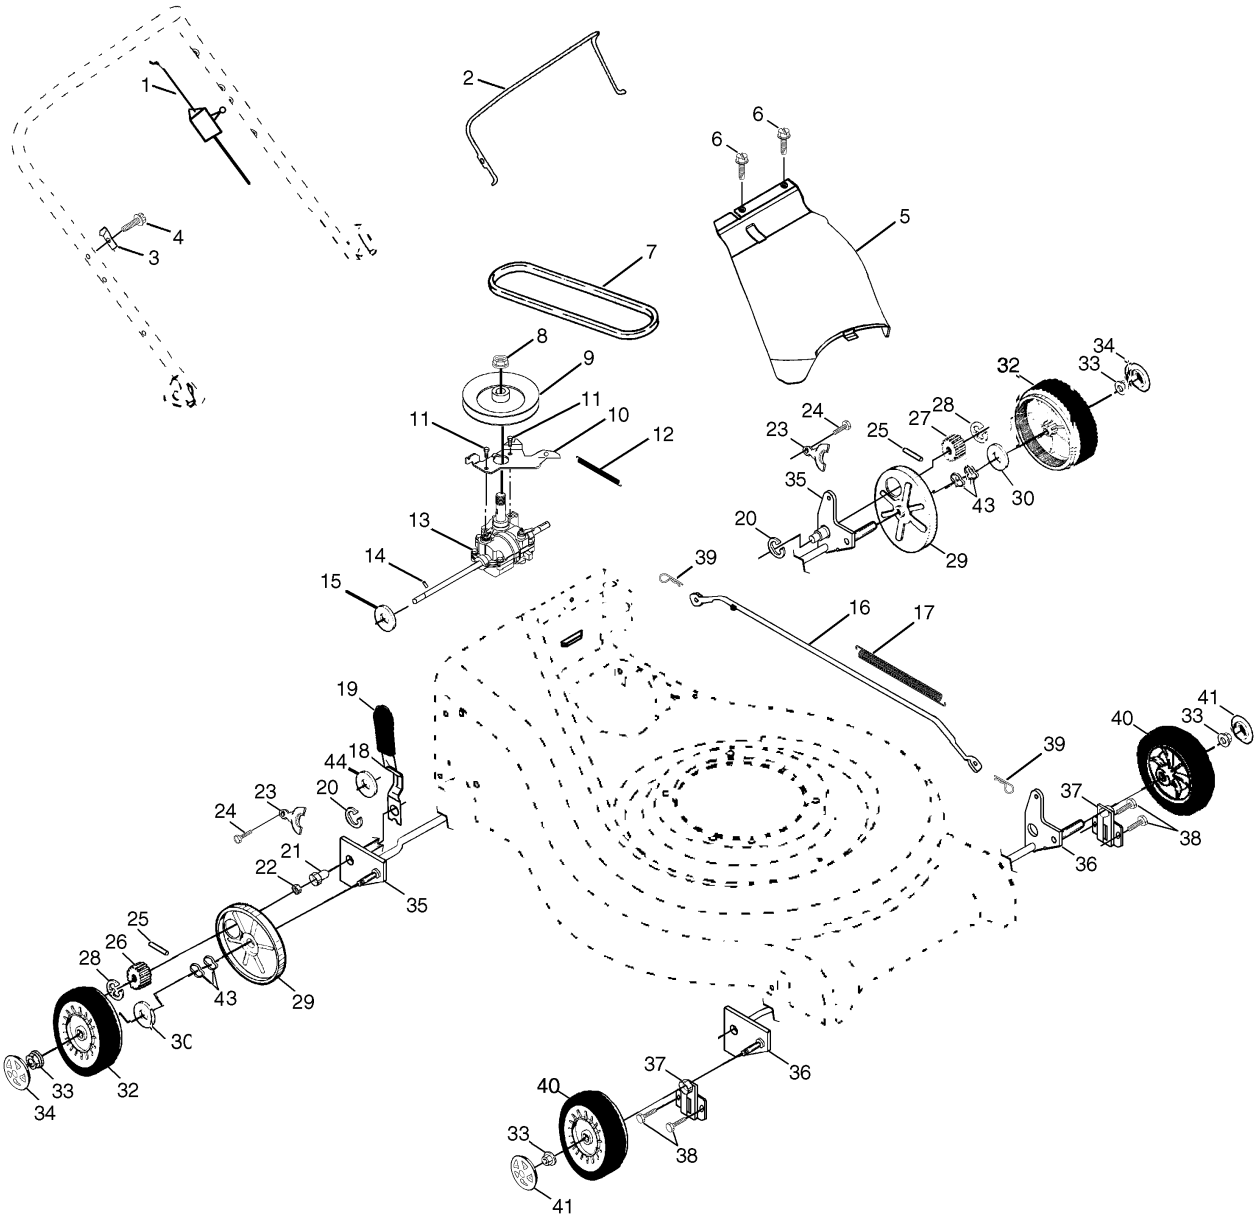

REPAIR PARTS

ROTARY LAWN MOWER - - MODEL NO. P531TA

REPAIR PARTS

ROTARY LAWN MOWER - - MODEL NO. P531TA

5

KEY NO.	PART NO.	DESCRIPTION	KEY NO.	PART NO.	DESCRIPTION
1	532161587	Cable Drive	22	532167387	Bearing Ball
2	532161473	Bail Control Drive	23	532164555	Retainer Drive Asm. Stmp.
3	532164557	Bracket, Downstop	24	532057808	Screw Hex Head Tapping 1/4-20 x .75
4	532083816	Screw Hex Wash Head Tapping 10-2	25	532164795	Drive Pawl
5	532161537	Cover Drive	26	532165096	Pinion, Drive RH
6	532750634	Screw Thdrol 10-25 x .50	27	532165097	Pinion, Drive LH
7	532160816	V-Belt	28	812000058	E-Ring 7/16
8	532132010	Nut Lock Flanged 3/8-16 Zinc	29	532088080	Cover, Dust Wheel
9	532163939	Pulley Driven	30	532067725	Washer 1/2 x 1-1/2 x .134
10	532164553	Belt Keeper	32	532162063	Wheel 9 x 2
11	817541011	Screw Hex Wash Head 10-24 X .668	33	532083923	Nut Hex Flange Lock
12	53275192	Spring	34	532150181	Hubcap
13	532161581	Transmission Asm.	35	532164552	Shaft Asm. Rear
14	532145354	Pin Spring Thrust	36	532164550	Shaft Asm. Front
15	532057079	Washer Hardened	37	532161463	Retainer Front Shaft
16	532161584	Rod Connecting	38	532163409	Screw 12 x 5/8
17	532161602	Spring Extension	39	532700279	Clip Retainer
18	532164554	Spring Selector	40	532157178	Wheel 8 x 2
19	532161961	Knob Selector Spring	41	532150182	Hubcap
20	812000022	E-Ring 7/8	43	532057143	Wave Washer
21	532163365	Bearing Support	44	819572216	Washer