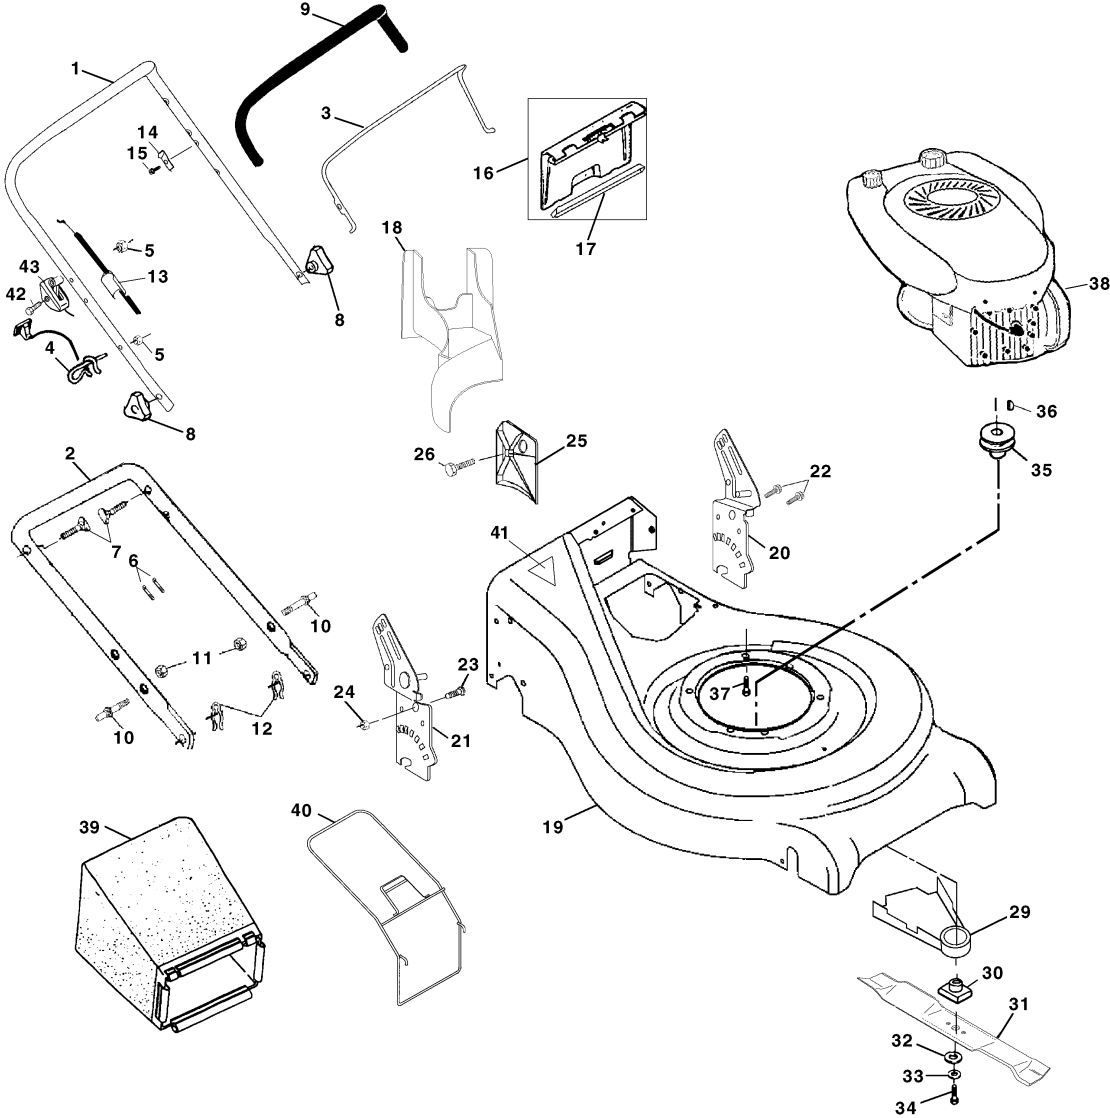

REPAIR PARTS

ROTARY LAWN MOWER - - MODEL NO. P531TA

REPAIR PARTS

ROTARY LAWN MOWER - - MODEL NO. P531TA

KEY NO.	PART NO.	DESCRIPTION
1	532167163	Handle, Upper Dlx Comf.
2	532164556	Handle, Lower
3	532131036	Bail, Cont. Wire Dlx Comf. Blk
4	532132001	Guide, Rope, Side
5	532063601	Nut, Hex Lockwasher 1/4-20
6	532066426	Wire, Tie
7	532131959	Bolt, Handle 5/16-18 x 1.75
8	532087692	Knob, Handle
9	532164265	Grip, HdI Foam Smooth
10	532161551	Bolt, Sq. Neck
11	873990500	Nut, Hex Lockwasher Ins. 5/16-18 UNC
12	532051793	Cotter, Hairpin
13	532133107	Cable
14	532125162	Bracket, Upstop
15	532083816	Screw, Hex Washer Head Tapping 10-2
16	532162085	Kit, Door Rear
17	532161548	Seal, Door
18	532165261	Plug, Mulcher
19	532164388	Kit, Housing
20	532164548	Handle, Bracket
21	532169306	Handle, Bracket Asm. Right
22	532150078	Screw, Hex Wshd

KEY NO.	PART NO.	DESCRIPTION
23	532163183	Bolt, Hex Head 5/16-18 x 5/8
24	532063124	Nut, Hex Lock Wshr 5/16-18
25	532161333	Baffle, Side
26	532163409	Screw 12 x 5/8
29	532134612	Shield, Debris Modified
30	532851514	Adapter, Blade w/key Longer
31	532159267	Blade, 21"
32	532851074	Washer, Hardened
33	532850263	Lockwasher, Helical Spring 3/8
34	532851084	Screw, Hex Head 3/8-24 x 1.38
35	532165603	Pulley, Engine
36	532087677	Key, Hi Pro
37	532150406	Bolt, Engine
38	-----	* Engine Tecumseh TVS120 Order parts from engine manufacturer
39	532165846	Grass Catcher Bag
40	532161358	Grass Catcher Frame
41	532145494	Danger Decal
42	532144929	Screw
43	532163054	Throttle Control
--	532167228	Operator's Manual(Euro)
--	532167229	Operator's Manual(Scand)