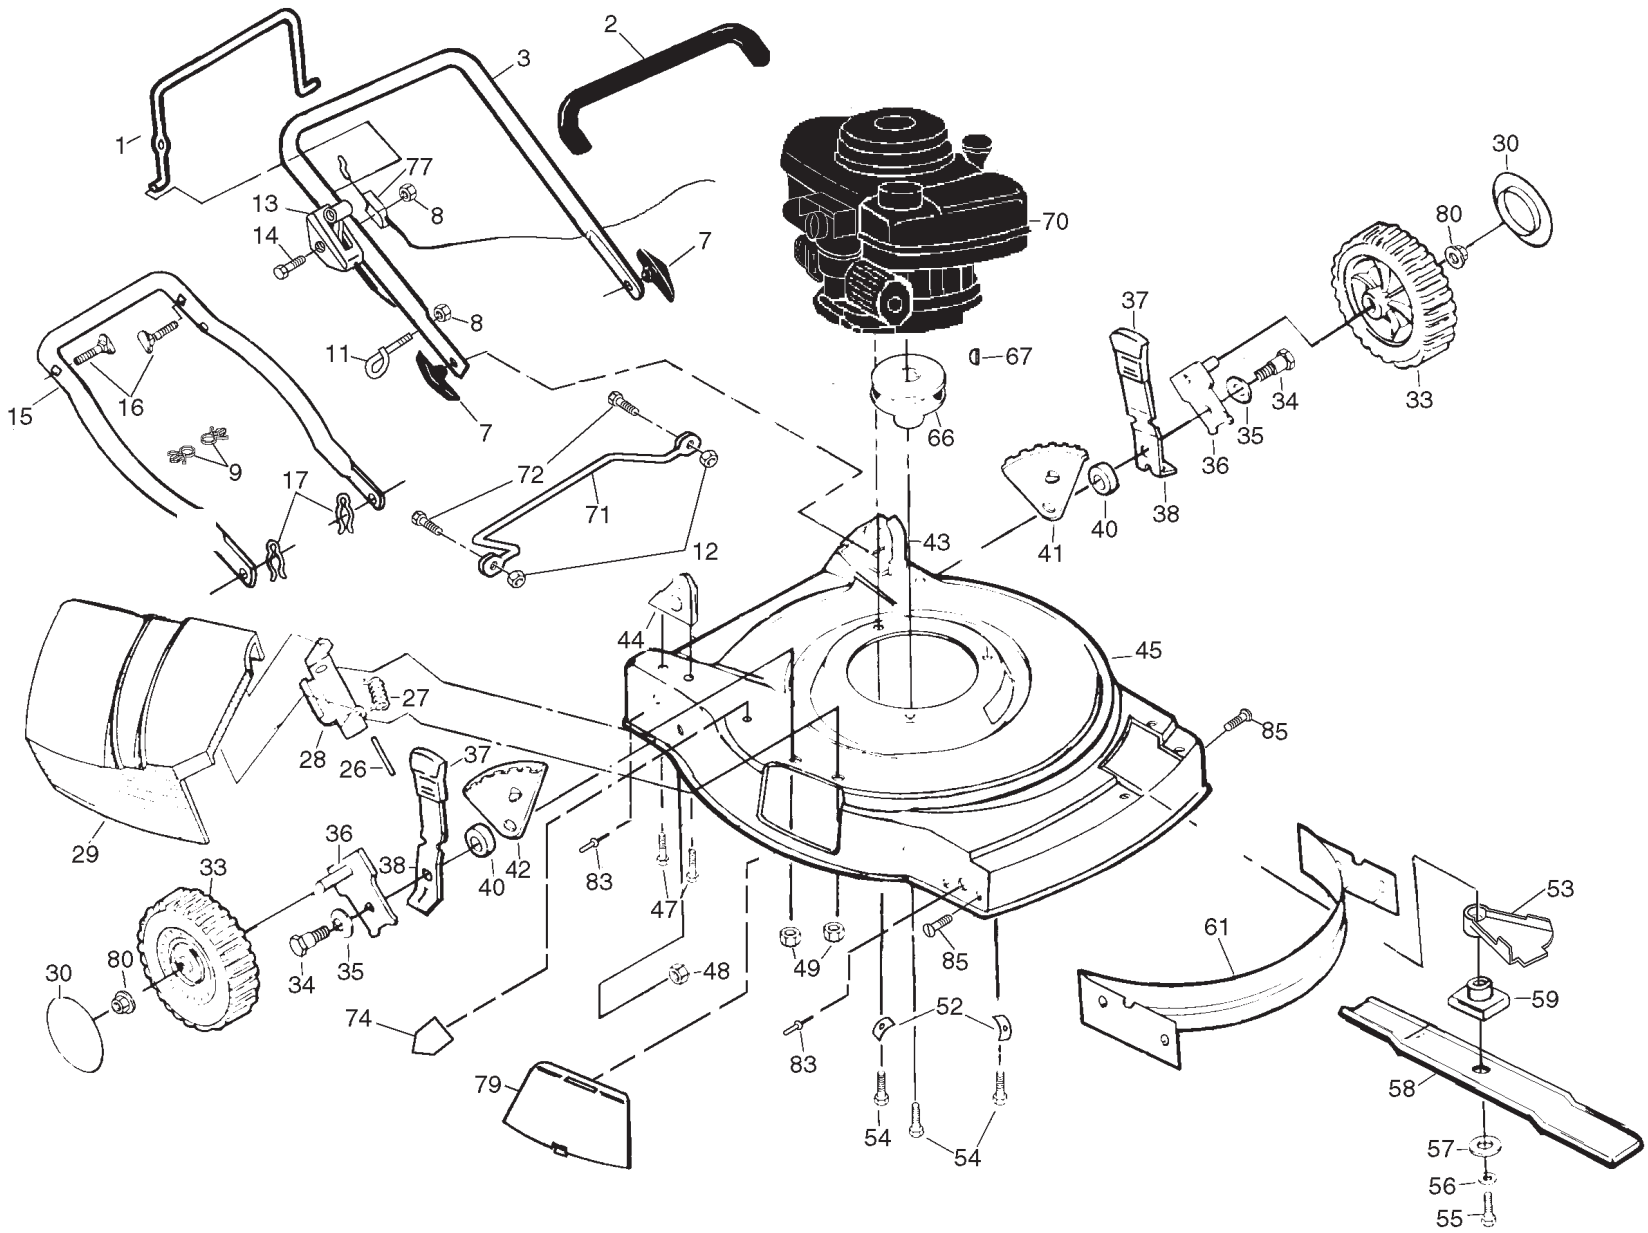

REPAIR PARTS

ROTARY LAWN MOWER - - MODEL NO. 555D (P555DH), PRODUCT NO. 954 08 00-01

REPAIR PARTS

ROTARY LAWN MOWER - - MODEL NO. 555D (P555DH), PRODUCT NO. 954 08 00-01

KEY NO.	PART NO.	DESCRIPTION	KEY NO.	PART NO.	DESCRIPTION
1	532146771	Control Bar	49	532063601	Locknut 1/4-20
2	532155891	Handle Grip	52	532125078	Washer
3	532167121	Upper Handle	53	532134612	Debris Shield
7	532136376	Handle Knob	54	532150406	Hex Head Thread Rolling Screw 3/8-16 x 1
8	532063601	Locknut 1/4-20	55	532851084	Hex Head Screw 3/8-24 x 1-3/8 Grade 8
9	532066426	WireClips	56	532850263	Helical Lock Washer 3/8
11	532153638	Rope Guide	57	532851074	Hardened Washer
12	532069180	Locknut #10-24	58	532141114	22" Blade
13	532700644	Throttle Control	59	532851514	Blade Adapter
14	532144929	Hex Washer Head Screw 1/4-20 x 2-1/8	61	532170491	Front Baffle
15	532153418	Lower Handle	--	532125381	Rear Baffle (Not Shown)
16	532131959	Handle Bolt 5/16-18 x 1-3/4	66	532084596	Engine Pulley
17	532051793	Hairpin Cotter	67	532087677	Hi-Pro Key #HP 505
26	532147286	Hinge Rod	70	-----	* Engine - Tecumseh - Model No. 10A902 Order parts from engine manufacturer
27	532087589	Torsion Spring	71	532154147	Foot Guard
28	532087593	Housing Bracket Assembly	72	532085825	Self Tapping Screw #10-24 x 1
29	532750149	Discharge Guard	74	532145494	Warning Decal
30	532077400	Hubcap	77	532130861	MZR Cable
33	532148440	Wheel & Tire Assembly	79	532125444	Mulcher Plate
34	532142748	Shoulder Bolt 3/8-16 x 1	80	532083923	Washer 17/32 x 1 x 21 Ga.
35	532062335	Belleville Washer 1/2	83	532128415	Pop Rivet
36	532151254	Axle Arm Assembly	85	817600406	Flat Head Machine Screw
37	532132800	Selector Knob	--	532173132	Operator's Manual, Euro.
38	532125259	Selector Spring	--	532173133	Operator's Manual, Scand.
40	532146630	Spacer			
41	532128150	Wheel Adjusting Bracket (L.R.)			
42	532128151	Wheel Adjusting Bracket (R.R.)			
43	532170977	Handle Bracket Assembly (Left)	--	GCK5000	Grass Catcher
44	532170975	Handle Bracket Assembly (Right)			
45	532170501	Lawn Mower Housing (Incl. Ref. #63, 74)			
47	532149741	Self Tapping Screw 5/16-18 x 3/4			
48	532751592	Locknut 3/8-16			

Available Accessories not included with mower:

-- GCK5000 Grass Catcher