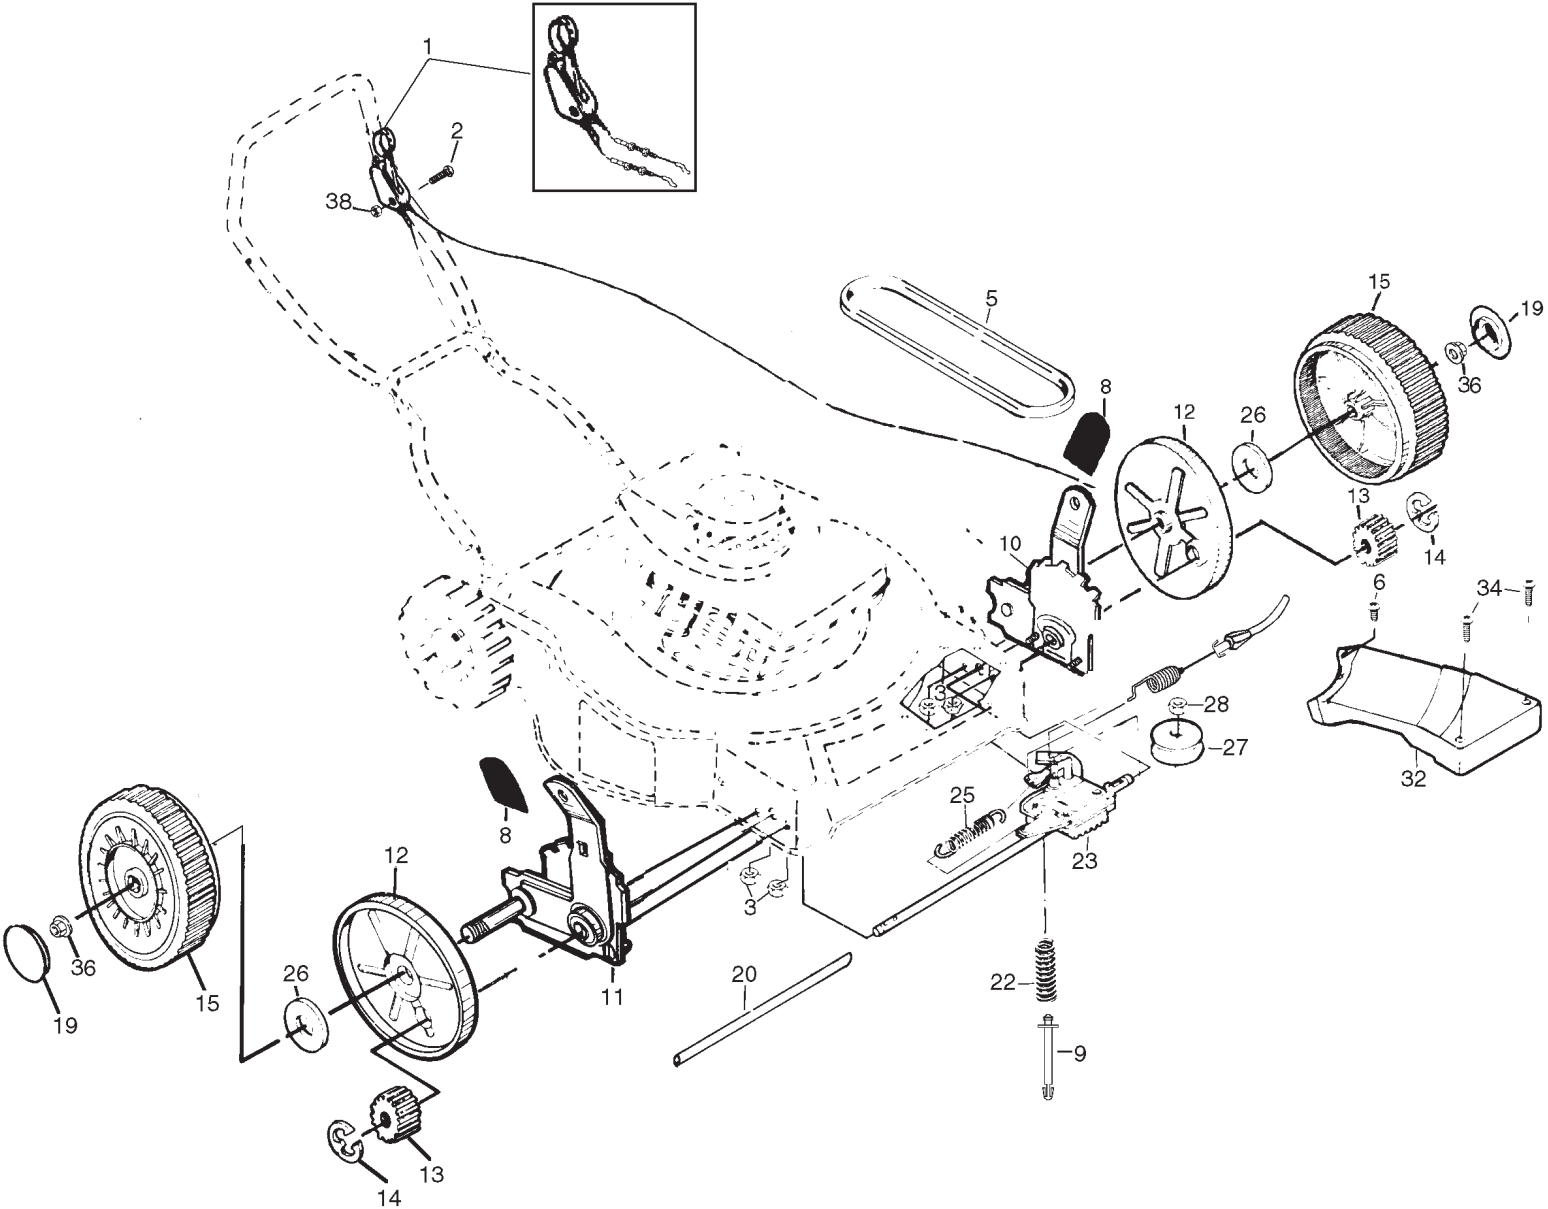

REPAIR PARTS

ROTARY LAWN MOWER - - MODEL NO. 555D (P555DH), PRODUCT NO. 954 08 00-01

REPAIR PARTS

ROTARY LAWN MOWER - - MODEL NO. 555D (P555DH), PRODUCT NO. 954 08 00-01

KEY NO.	PART NO.	DESCRIPTION
1	532145755	Cable Control Assembly
2	532158755	Pan Head Machine Screw 1/4-20 x 2-3/16
3	532063601	Locknut
5	532146527	V-Belt
6	532750097	Screw
8	532132800	Selector Knob
9	532150495	Hex Head Bolt 1/4-20 x 2
10	532152425	Wheel Adjuster Assembly (Left)
11	532152424	Wheel Adjuster Assembly (Right)
12	532088080	Dust Cover
13	532137054	Pinion
14	812000058	E-Ring
15	532850690	Wheel & Tire Assembly
19	532077400	Hubcap

KEY NO.	PART NO.	DESCRIPTION
20	532086012	Drive Shaft Cover
22	532137090	Spring
23	532702511	Gear Case Assembly
25	532075192	Spring
26	532067725	Washer
27	532137052	Drive Pulley
28	532132010	Locknut
32	532137088	Drive Cover
34	532146072	Pan Head Tapping Screw #10-24 x 2-3/4
36	532145212	Locknut
38	532751152	Nut