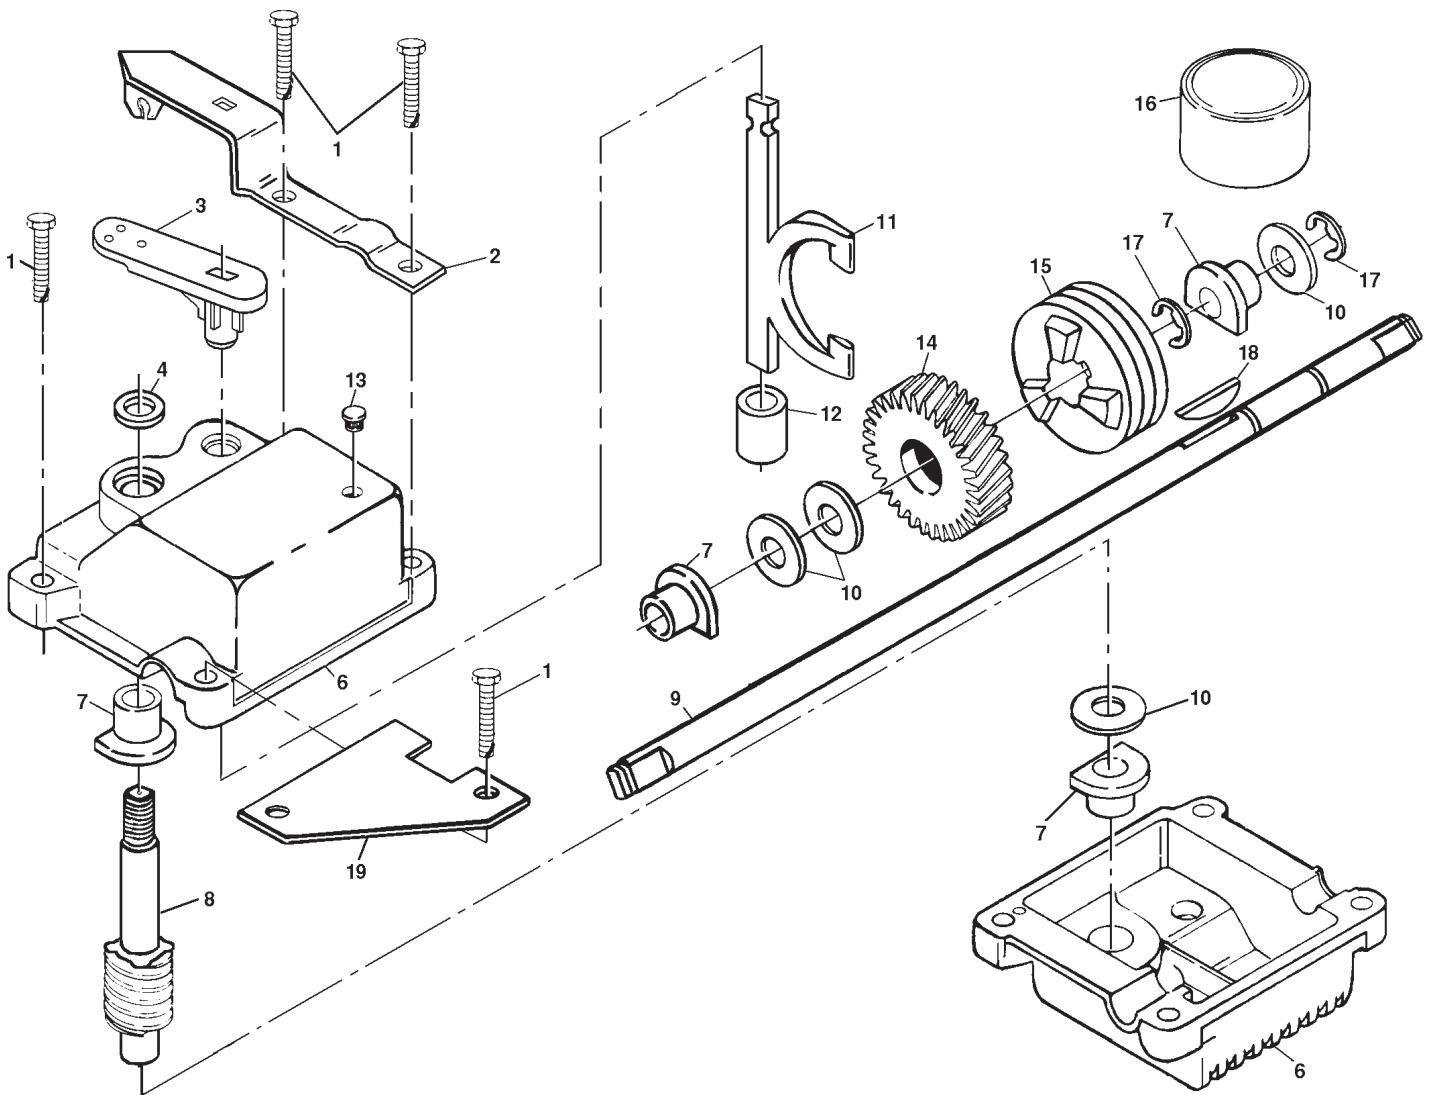

REPAIR PARTS

ROTARY LAWN MOWER - - MODEL NO. 555D (P555DH), PRODUCT NO. 954 08 00-01
GEAR CASE ASSEMBLY PART NUMBER 702511

KEY NO.	PART NO.	DESCRIPTION
1	817490416	Tapping Screw 1/4-20 x 1-1/4
2	532140269	Engagement Bracket
3	532137053	Shifter
4	532057072	Seal
6	532048373	Gear Case Halves Kit (Includes Key Nos. 4, and 7)
7	532077881	Bearing
8	532137051	Worm Shaft
9	532137074	Drive Shaft
10	532057079	Hardened Washer
11	532131484	Clutch Yoke

KEY NO.	PART NO.	DESCRIPTION
12	532700343	Bushing
13	532086447	Plug
14	532137050	Helical Gear
15	532750436	Clutch Jaw
16	532750369	Grease
17	812000003	E-Ring
18	532850848	Hi-Pro Key
19	532125441	Spring Bracket

NOTE: All component dimensions given in U.S. inches.
1 inch = 25.4 mm