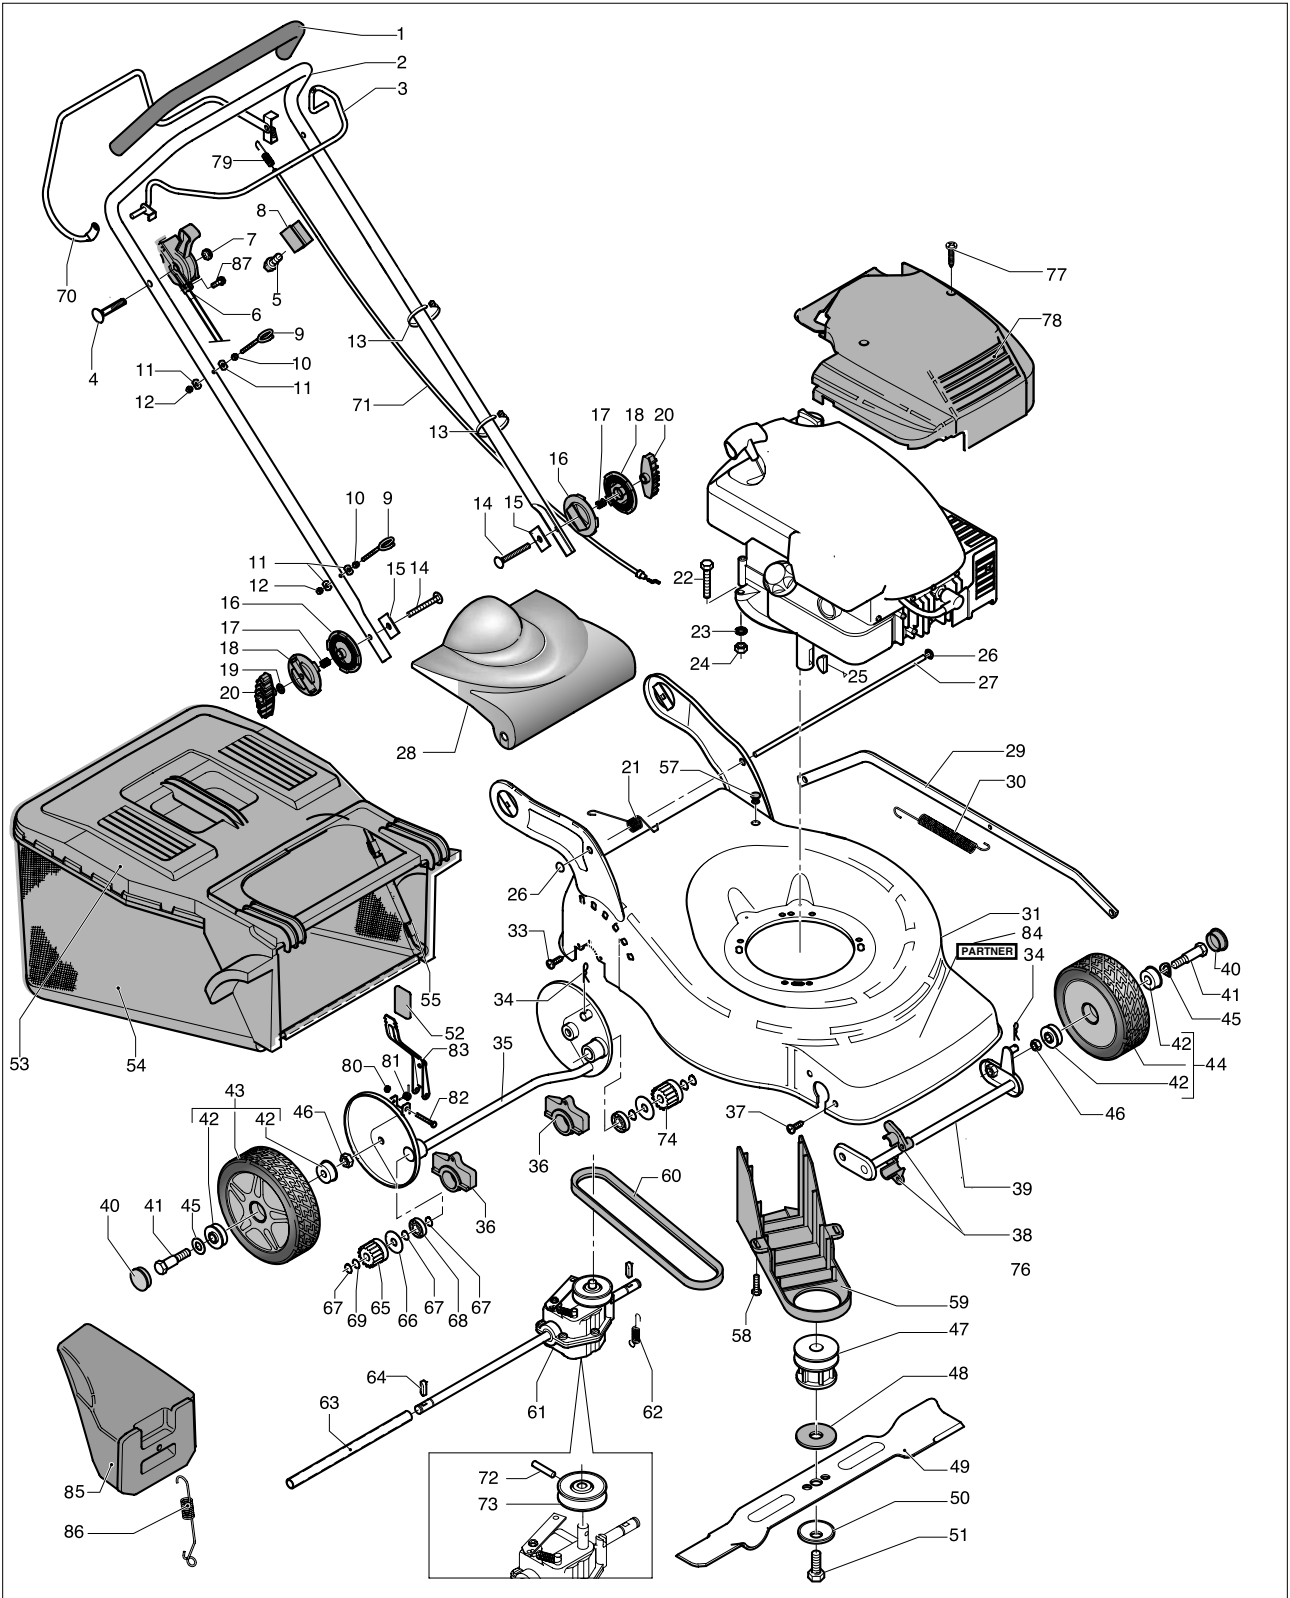

brand	PARTNER

date	APR/04	SHEET 1/2

Model

P 6046 SDTVK

Product number

953878155