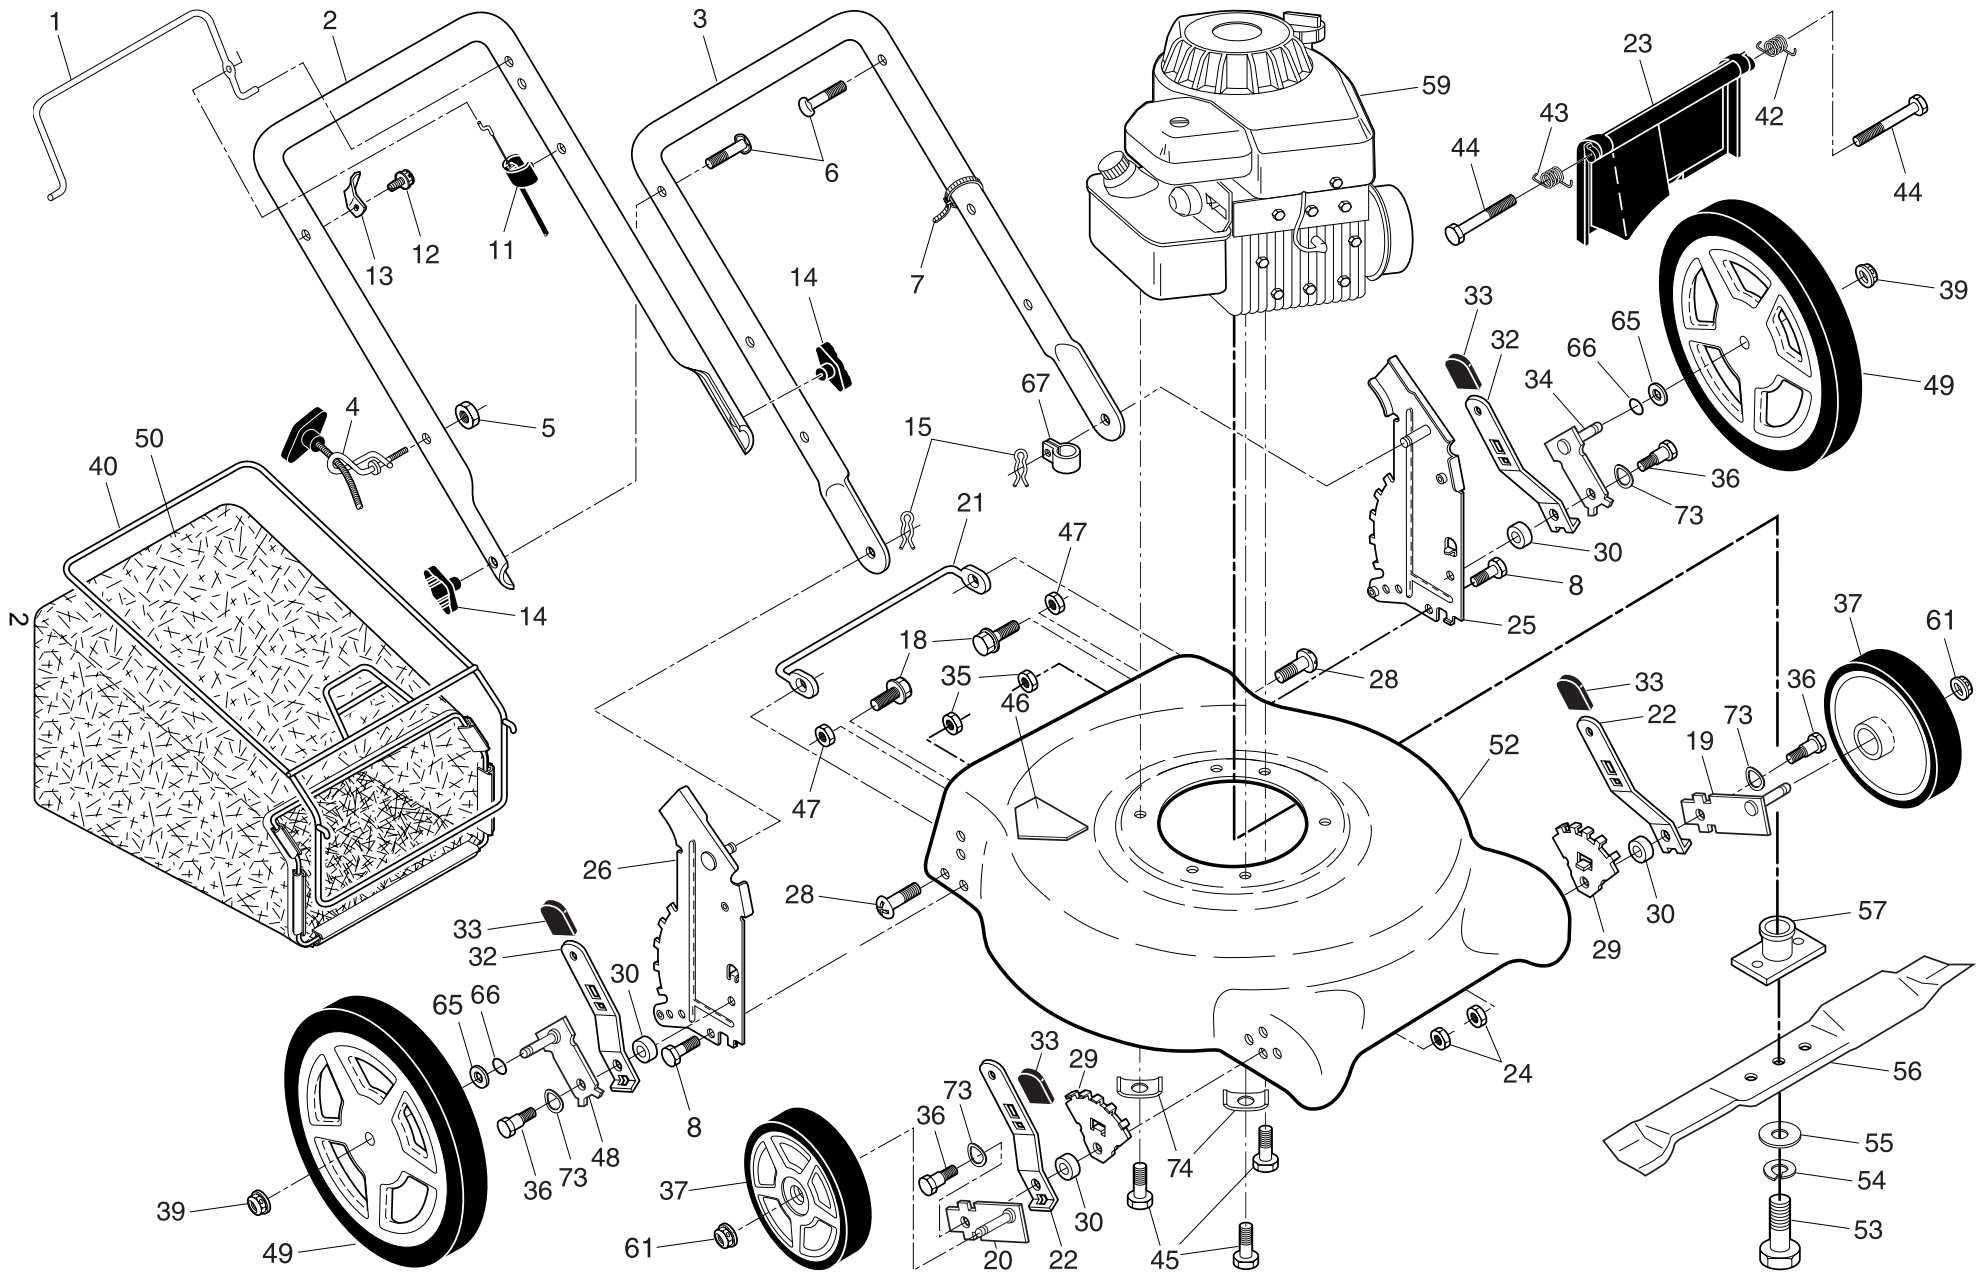

ROTARY LAWN MOWER - - MODEL NUMBER PP4053CM (96131001001) PRODUCT NUMBER 961 31 00-10

ROTARY LAWN MOWER - - MODEL NUMBER PP4053CM (96131001001) PRODUCT NUMBER 961 31 00-10

KEY NO.	PART NO.	DESCRIPTION	KEY NO.	PART NO.	DESCRIPTION
1	532 19 55-74	Control Bar	37	532 19 80-87	Wheel & Tire Assembly, Front
2	532 19 55-47	Upper Handle	39	532 40 91-49	Nut, Hex, Flangelock
3	532 17 42-91	Lower Handle	40	532 40 18-08	Frame, Grassbag
4	532 19 47-88	Rope Guide	42	532 40 54-21	Spring, Rear Door, LH
5	532 13 20-04	Locknut, Hex 1/4-20	43	532 40 54-23	Spring, Rear Door, RH
6	532 19 15-74	Handle Bolt	44	532 18 41-93	Hinge Screw
7	532 06 64-26	Wire Tie	45	532 15 04-06	Hex Head Thread Rolling Screw 3/8-16 x 1
8	874 78 05-12	Hex Bolt 5/16-18 x 3/4	46	532 18 21-66	Danger Decal
11	532 17 65-56	Engine Zone Control Cable	47	532 75 11-53	Nut, Hex, Flangelock 1/4-20
12	532 75 06-34	Hex Washer Head Screw #10-24 x 1/2	48	532 41 06-01	Axle Arm Assembly, Rear, RH
13	532 12 52-03	Up-Stop Bracket	49	532 40 31-22	Wheel & Tire Assembly, Rear
14	532 19 19-38	Handle Knob	50	532 40 20-17	Grassbag
15	532 05 17-93	Hairpin Cotter	52	532 41 07-66	Kit, Lawn Mower Housing Assembly (Includes Key Numbers 18 and 46)
18	817 05 45-83	Screw 1/4-20 x 3/8	53	532 85 10-84	Hex Head Screw 3/8-24 x 1-3/8 Grade 8
19	532 40 66-90	Axle Arm Assembly, Front, LH	54	532 85 02-63	Helical Lockwasher
20	532 40 66-89	Axle Arm Assembly, Front, RH	55	532 85 10-74	Hardened Washer
21	532 41 35-43	Footguard	56	532 19 93-77	21" Blade
22	532 40 64-28	Selector Spring, Front	57	532 19 38-25	Blade Adapter
23	532 41 06-03	Rear Door Assembly	59	- - -	Engine, Briggs & Stratton, Model Number 10E902 (Order parts from engine manufacturer)
24	873 16 67-85	Locknut, Hex 5/16-18	61	532 40 91-48	Nut, Hex, Flangelock
25	532 41 05-96	Handle Bracket Assembly, LH	65	532 08 83-48	Washer, Flat
26	532 41 05-97	Handle Bracket Assembly, RH	66	532 19 74-80	O-Ring
28	817 60 04-06	Screw	67	532 19 79-91	Cable Clip
29	532 41 05-94	Wheel Adjusting Bracket, Front	73	532 40 16-30	Curved Washer
30	532 40 16-29	Spacer	74	532 12 50-78	Engine Washer
32	532 41 05-97	Selector Spring, Rear	--	532 18 21-91	Warning Decal (not shown)
33	532 08 78-77	Selector Knob	--	532 41 07-63	Operator's Manual, Scandinavian
34	532 41 06-00	Axle Arm Assembly, Rear, LH	--	532 41 07-64	Operator's Manual, Baltic
35	532 16 67-85	Locknut, Hex 5/16-18			
36	532 40 16-38	Shoulder Bolt 5/16-18			

NOTE: All component dimensions given in U.S. inches. 1 inch = 25.4 mm. **IMPORTANT:** Use only Original Equipment Manufacturer (O.E.M.) replacement parts. Failure to do so could be hazardous, damage your lawn mower and void your warranty.