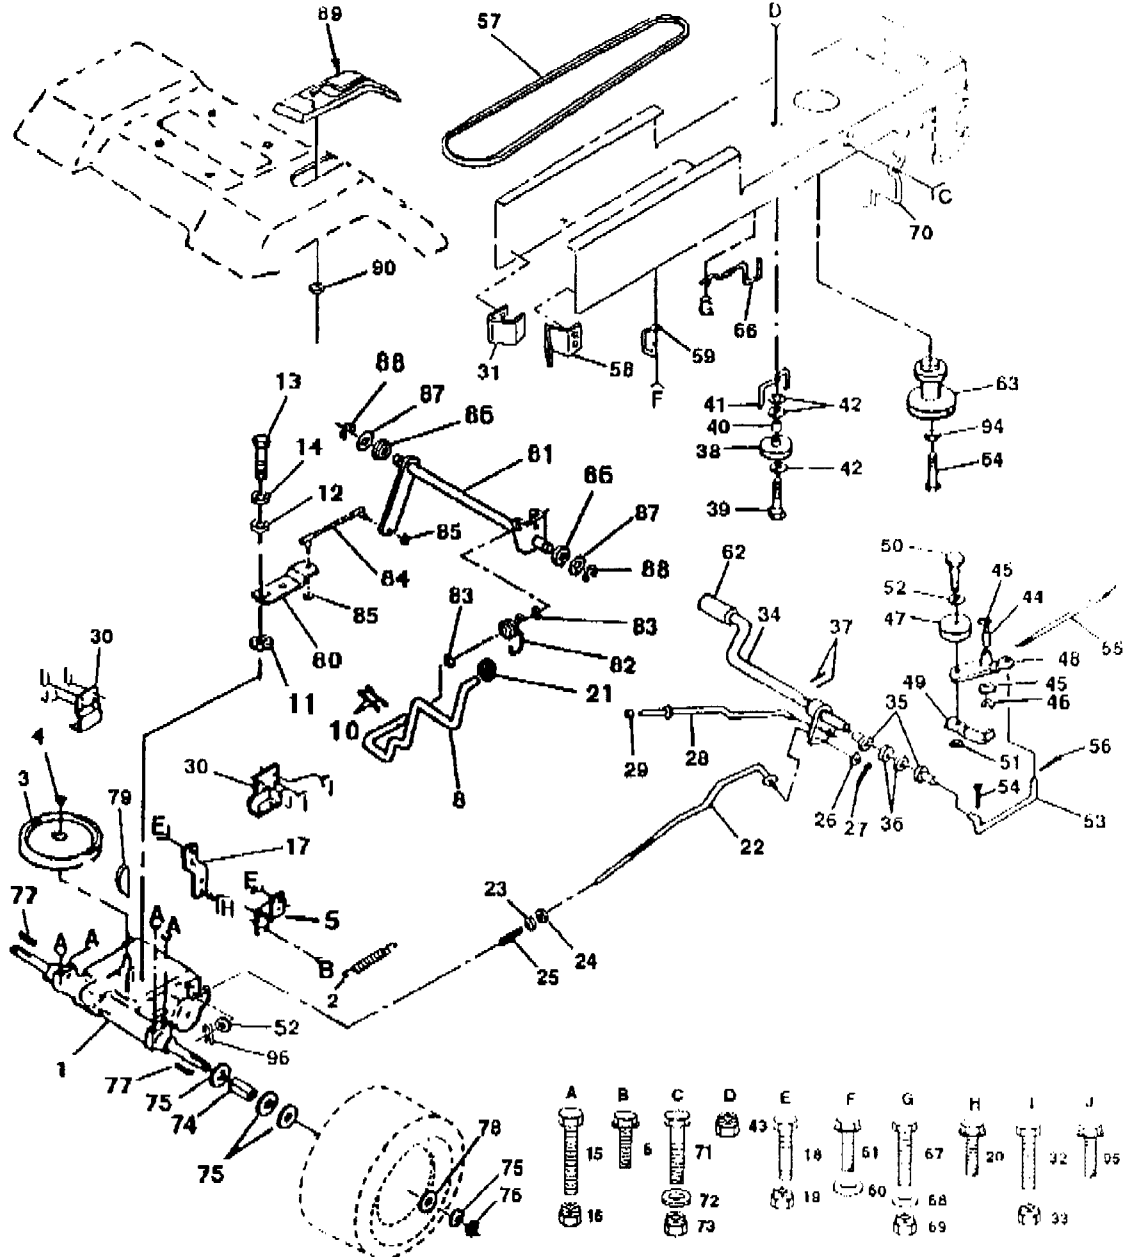

NOTE: All component dimensions given in ( ) inches ( ) mm