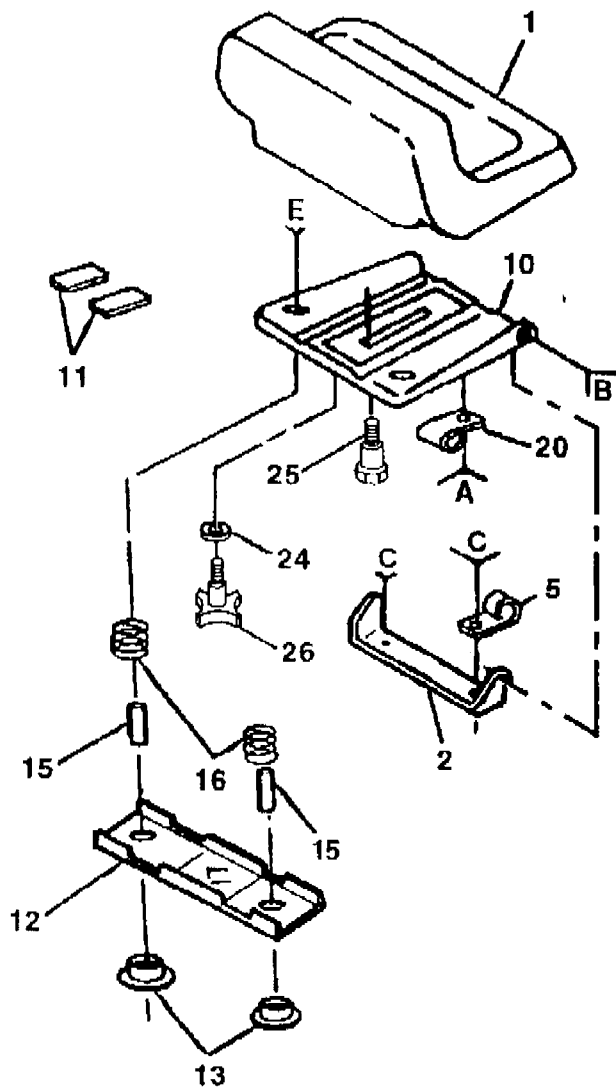

NOTE: All component dimensions given in U.S. inches.
1 Inch = 25.4 mm

Key No.	Part No.	Description
1	5321274-27	Seat V-350 Blk/blk
2	5321266-56	Bracket Pivot Seat 8 720
3	8747606-12	Bolt Fin Hex 3/8-16unc X 3/4
4	8191312-10	Washer 13/32 X 3/4 X 10 Ga
5	5320027-51	Clip Line Fuel 13/32 Mtg Hole
6	8736806-00	Nut Crownlock 3/8-16 Unc
7	5321241-81	Spring Seat Cprsn 2 250 Blk Zi
8	8174906-18	Screw Thdrol 3/8-16 X 1 Ty-tt
9	8191316-14	Washer 13/32 X 1 X 14 Ga
10	5321314-51	Pan Seat
11	5321212-51	Strip Foam Gray Or Black
12	5321212-46	Bracket Mounting Switch
13	5321212-48	Bushing Snap Blk Nyl 50 Id
14	8720504-11	Bolt Rdhd Sht Nk 1/4-20x1-3/8

Key No.	Part No.	Description
15	5321343-00	Spacer Split 28 X 96 Zinc
16	5321212-50	Spring Cprsn 1 27 Blk Pnt
17	8736804-00	Nut Lock
18	8746410-08	Screw SLTD Pan Hd #10-32 X 1/2
19	8739510-00	Nut Keps #10-32 Unf
20	5320041-71	Clip Insulated 11/32 Mtg Hole
21	5321055-29	Bolt Shoulder 5/16-18 Unc Blkz
22	8736805-00	Nut Crown Lock 5/16-18
24	8191719-12	Washer 17/32 X 1-3/16 X 12 Ga
25	5321270-18	Bolt Shoulder 5/16-18 X 62
26	5321200-68	Knob Seat 1/2 - 13