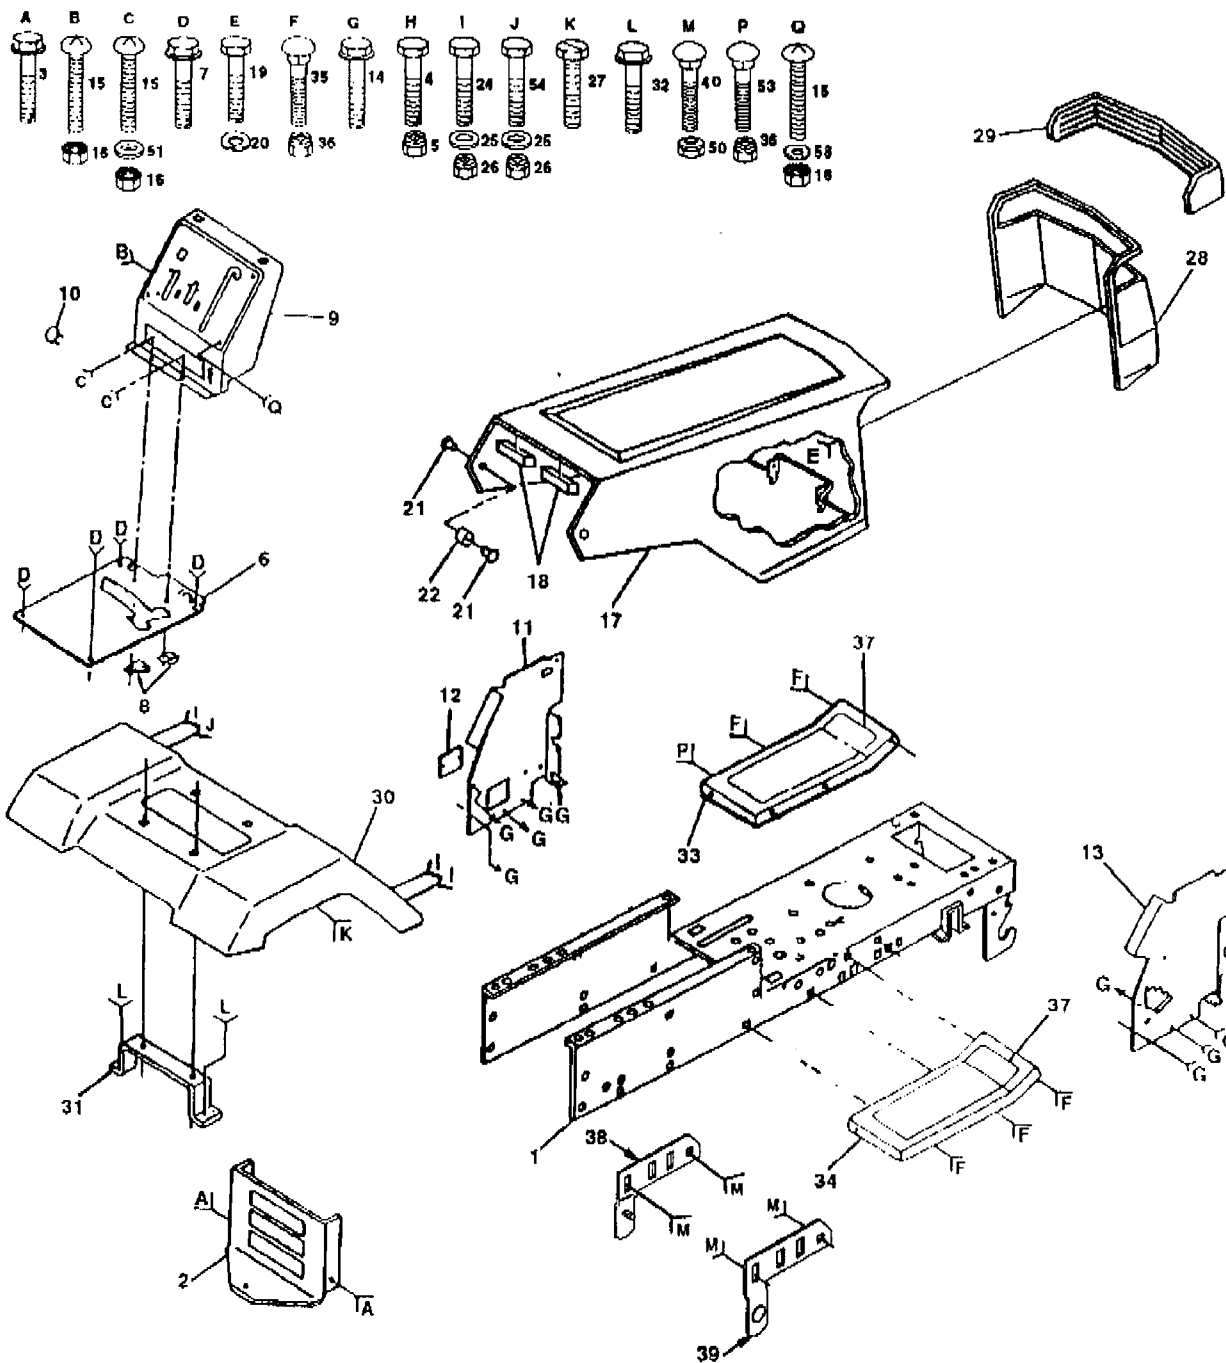

NOTE: All component dimensions given in U.S. inches.
1 inch = 25.4 mm

Key No.	Part No.	Description
1	5321350-34	Chassis Wldmt 12 Ga 3/8-1/2 W/pvt
2	5321372-75	Drawbar LT/YT 12 Ga
3	8174906-12	Screw Thdrol 3/8-16x3/4 Ty-It
6	5321383-31	Saddle Sikschr 5sp P W/o Inf Sy
7	8174906-08	Screw Thdrol 3/8-16x1/2 Ty-It
8	5321264-71	Clip Insulator 406 Mtg Hole
9	5321383-32	Dash Sikschr 1 pc M W/i N/c Sym
10	5320054-79	Plug Button Blk 359 Dia Choke
11	5321227-95	Panel Dash LI I
12	5321217-94	Cover Access Black Square
13	5321248-29	Panel Sikschr Dash RH Wld Notch
14	8174906-08	Screw Thdrol 3/8-16x1/2 Ty-It
15	8741805-12	Screw Mach TRHD 5/16-18uncx3/4
16	8735105-00	Nut Keps 5/16-18 Unc
17	5321314-45	Hood Asm Pnt Weld Yel Slope
18	5321269-38	Bumper Hood
19	8747604-08	Bolt Fin Hex 1/4-20unc X 1/2
20	8100404-00	Washer Lock 1 1/4 Helical 1/4
21	5321229-33	Rivet Ratchet Nylon
22	5321244-79	Washer Nylon Blk 28x 75x 19
24	8747606-12	Bolt Fin Hex 3/8-16unc X 3/4

Key No.	Part No.	Description
25	8191313-12	Washer 13/32 X 13/16 X 12 Ga
26	8736806-00	Nut Crownlock 3/8-16 Unc
27	8174906-08	Screw Thdrol 3/8-16x1/2 Ty-It
28	5321239-15	Grille Grey
29	5321240-29	Lens Headlight Bar Clear
30	5321251-23	Fender Pnt
31	5321366-19	Bracket Fender Repl 1098/3x
32	8174906-12	Screw Thdrol 3/8-16x3/4 Ty-It
33	5321248-99	Footrest Pnt LH (I l usq Gray)
34	5321249-14	Footrest Pnt RH (I l usq Gray)
35	8721106-06	Bolt Rdhd Sht Sqnk 3/8-16 X3/4
36	8736806-00	Nut Crownlock 3/8-16 Unc
37	5321082-56	Pad Footrest Abrasive LT
38	5321347-74	Bracket Asm Pnt42 LH MWR Rear
39	5321347-75	Bracket Asm Pnt42 RH MWR Rear
40	8721408-08	Bolt Rdhd Sqnk 3/8 16unc X 1
50	8736806-00	Nut Lock Flex W/wsh 3/8-16unc
51	8191316-14	Washer 13/32 X 3/4 X 16 Ga
53	8110506-00	Bolt Rdhd Sqnk 3/8 - 16 x 1
58	8110506-00	Washer, Lock ext. tooth 3/8