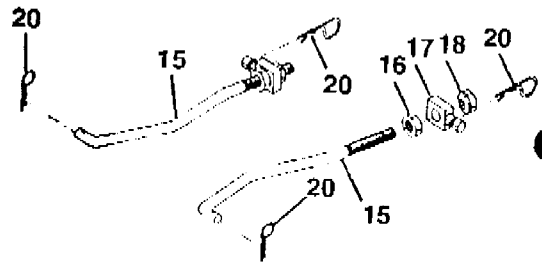

NOTE: All component dimensions given in U.S. inches.
1 inch = 25.4 mm

Key No.	Part No.	Description
1	5321389-73	Wire Asm Inner w/plunger
2	5321225-07	Shaft Asm Lift 9 680
3	5321057-67	Pin Groove 1 500 Zinc
4	8120000-02	E Ring #5133 62
5	8192114-16	Washer 21/32 X 1 X 21 Ga
6	5321201-83	Bearing Nylon Blk 629 Id
7	5321094-13	Grip Handle Bicycle Matte Blk
8	5321259-25	Button Plunger Black
10	5321225-12	Spring Cprsn 3 750 Oiled
11	5321346-19	Link Lift LH Fixed Length
12	5321353-88	Link Lift RH Fixed Length
13	5321246-70	Retainer Spring
14	5321287-63	Pin Roll SLT 5/16 X 1 25 Blk O
15	5321272-18	Link Front
16	8733508-00	Nut Jam Hex 1/2-13 Unc
17	5321301-71	Trunnion Blk Zinc
18	8736808-00	Nut Lock W/wsh 1/2-13unc
19	5321308-32	Arm Suspension Rear
20	5321246-60	Spring Retainer

NOTE: All component dimensions given in U.S. inches
1 inch = 25.4 mm

Key No.	Part No.	Description
1	5320591-92	Cap Valve Tire
2	5320651-39	Stem Valve
3	5321062-22	Tire F Ts 15 X 6 0 - 6 Service
4	5320599-04	Tube Front (Service Item Only)
5	5321067-32	"Rim Asm 6" front Yellow Service
6	5320002-78	Fitting Grease (Front Wheel Only)
7	5320090-40	Bearing Flange (Front Wheel Only)
8	5321061-08	"Rim Asm 8" rear Yellow Service
9	5321062-68	Tire R Ts 18x8 5-8 C Service
10	5321249-26	Tube Rear (Service Item Only)
11	5321047-57	Cap Axle Blk 1 50 X 1 00