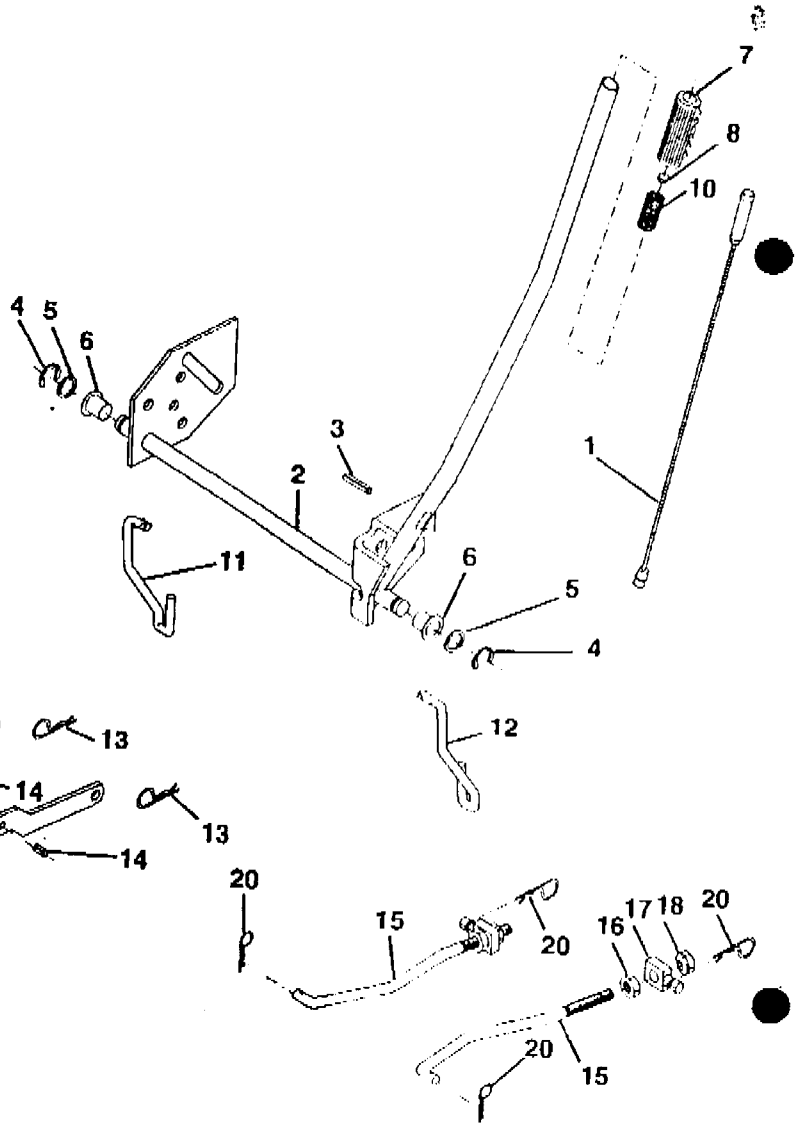

Key No.	Part No.	Description
1	5321389-73	Wire Asm Inner w/plunger
2	5321225-07	Shaft Asm Lift 9 680
3	5321057-67	Pin Groove 1 500 Zinc
4	8120000-02	E Ring #5133 62
5	8192114-16	Washer 21/32 X 1 X 21 Ga
6	5321201-83	Bearing Nylon Blk 629 Id
7	5321094-13	Grip Handle Bicycle Matte Blk
8	5321259-25	Button Plunger Black
10	5321225-12	Spring Cprsn 3 750 Oiled
11	5321346-19	Link Lift LH Fixed Length
12	5321353-88	Link Lift RH Fixed Length
13	5321246-70	Retainer Spring
14	5321287-63	Pin Roll SLT 5/16 X 1 25 Blk O
15	5321272-18	Link Front
16	8733508-00	Nut Jam Hex 1/2-13 Unc
17	5321301-71	Trunnion Blk Zinc
18	8736808-00	Nut Lock W/wsh 1/2-13unc
19	5321308-32	Arm Suspension Rear
20	5321246-60	Spring Retainer

NOTE: All component dimensions given in U.S. inches
1 inch = 25.4 mm

Key No.	Part No.	Description
1	5320591-92	Cap Valve Tire
2	5320651-39	Stem Valve
3	5321062-22	Tire F Ts 15 X 6 0 - 6 Service
4	5320599-04	Tube Front (Service Item Only)
5	5321067-32	"Rim Asm 6" front Yellow Service
6	5320002-78	Fitting Grease (Front Wheel Only)
7	5320090-40	Bearing Flange (Front Wheel Only)
8	5321061-08	"Rim Asm 8" rear Yellow Service
9	5321062-68	Tire R Ts 18x8 5-8 C Service
10	5321249-26	Tube Rear (Service Item Only)
11	5321047-57	Cap Axle Blk 1 50 X 1 00