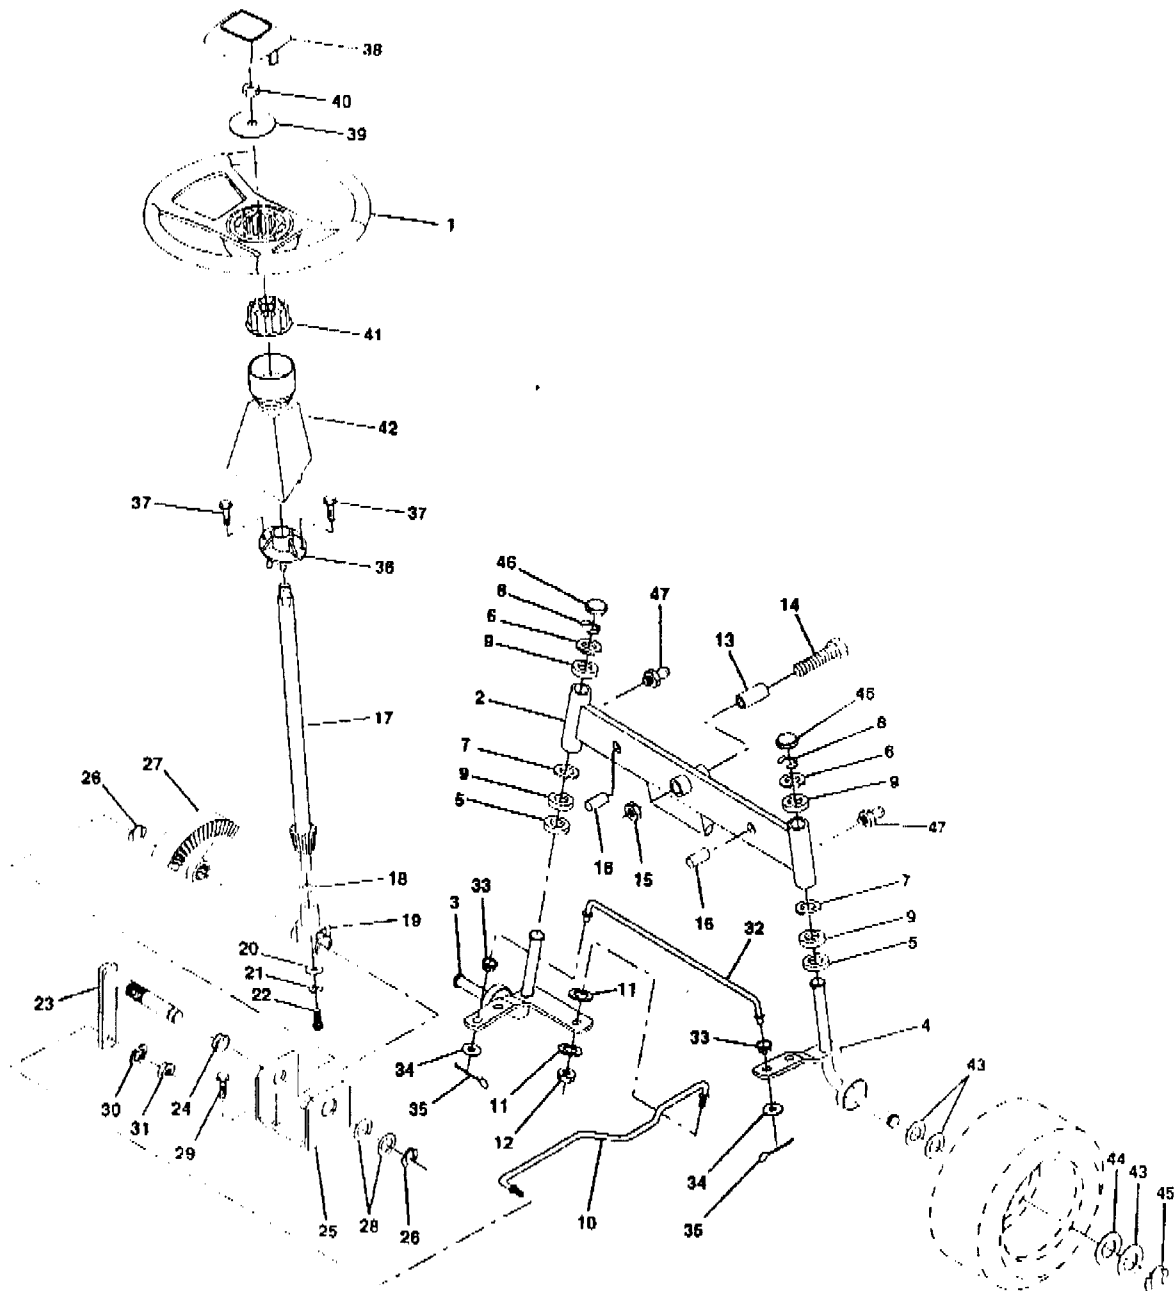

Key No.	Part No.	Description
1	5321214-72	Wheel Steering Auto Black
2	5321339-88	Axle Asm Fr LT W/gzks 38/42
3	5321352-27	Spindle Asm LH
4	5321352-28	Spindle Asm RH
5	5321249-31	Bearing Race Thrust Harden
6	5321217-48	Washer 25/32 X 1-5/8 X 16 Ga
7	8192720-16	Washer 27/32 X 1-1/4 X 16 Ga
8	8120000-29	Ring Klip #15304-75
9	5321249-37	Bearing Col Strg Blk
10	5321304-68	Link Drag Sol Ball Jt 20 064
11	8100406-00	Washer Lock Hvy Helcl Spr 3/8
12	8736108-00	Nut Fin Hex 3/8-24 Unf
13	5321104-38	Spacer Bearing Axle Front
14	8740110-56	Bolt Hex 5/8-11 Unc X 3-1/2
15	8739010-00	Nut Lock Flange 5/8-11 Unc
16	5321326-24	Pin Axle 5/8 X 1.55/1.54 Lg
17	5321326-14	Shaft Asm Strg 5/8 X 15 19 LT
18	5320570-79	Washer Thrust 515x 750x 033
19	5321240-35	Support Shaft
20	5321266-84	Washer Shim 1/4 X 5/8 X 062
21	8100404-00	Washer Lock Hvy Helical 1/4
22	8710704-10	Screw Hex Socket 1/4-20 X 5/8
23	5321275-01	Shaft Asm Pittman
24	5321098-16	Nyloner Snap In
25	5321240-36	Bracket Steering

Key No.	Part No.	Description
26	8120000-29	Ring Klip #15304-75
27	5321366-74	Gear Sector
28	5321249-31	Bearing Race Thrust Harden
29	8174906-12	Screw Thdrol 3/8-16x3/4 Ty II
30	8100406-00	Washer Lock Hvy Helcl Spr 3/8
31	8736108-00	Nut Fin Hex 3/8-24 Unf
32	5321304-65	Rod Tie Wire Form 19 75 Mech
33	5321268-47	Bushing Link Drag Blk LR
34	8191314-16	Washer 13/32 X 7/8 X 16 Ga
35	8760204-12	Pin Cotter 1/8 X 3/4 Cad
36	5321321-96	Bushing Strg 5/8 Id Dash
37	8174310-08	Screw Silt #10-16 X 1/2 Ty b
38	5321268-05	Insert Cap Strg Wh Au Gen Blk
39	8191338-08	Washer 13/32 X 2-3/8 X 8 Ga
40	5321247-01	Nut Lock Center 3/8-24unf
41	5321048-20	Adaptor Wheel Strg 640/ 635id
42	5321244-18	Boot Shaft Steering Blk
43	5321217-49	Washer 25/32 X 1 1/4 X 16 Ga
44	5321217-48	Washer 25/32 X 1-5/8 X 16 Ga
45	8120000-29	Ring Klip #15304-75
46	5321212-32	Cap Spindle Fr Top Blk
47	5321248-36	Filling Grease

NOTE: All component dimensions given in U.S. inches.
1 inch = 25.4 mm