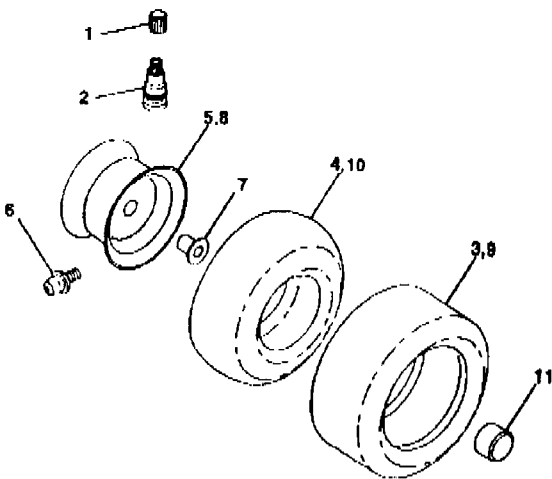

Key No.	Part No.	Description
1	5321389-73	Wire Asm Inner w/plunger
2	5321225-07	Shaft Asm Lift 9 680
3	5321057-67	Pin Groove 1 500 Zinc
4	8120000-02	E Ring #5133 62
5	8192114-16	Washer 21/32 X 1 X 21 Ga
6	5321201-83	Bearing Nylon Blk 629 Id
7	5321094-13	Grip Handle Bicycle Matte Blk
8	5321259-25	Button Plunger Black
10	5321225-12	Spring Cprsn 3 750 Oiled
11	5321346-19	Link Lift LH Fixed Length
12	5321353-88	Link Lift RH Fixed Length
13	5321246-70	Retainer Spring
14	5321287-63	Pin Roll SLT 5/16 X 1 25 Blk O
15	5321272-18	Link Front
16	8733508-00	Nut Jam Hex 1/2-13 Unc
17	5321301-71	Trunnion Blk Zinc
18	8736808-00	Nut Lock W/wsh 1/2-13unc
19	5321308-32	Arm Suspension Rear
20	5321246-60	Spring Retainer

NOTE: All component dimensions given in U.S. inches
1 inch = 25.4 mm

Key No.	Part No.	Description
1	5320591-92	Cap Valve Tire
2	5320651-39	Stem Valve
3	5321062-22	Tire F Ts 15 X 6 0 - 6 Service
4	5320599-04	Tube Front (Service Item Only)
5	5321067-32	"Rim Asm 6" front Yellow Service
6	5320002-78	Fitting Grease (Front Wheel Only)
7	5320090-40	Bearing Flange (Front Wheel Only)
8	5321061-08	"Rim Asm 8" rear Yellow Service
9	5321062-68	Tire R Ts 18x8 5-8 C Service
10	5321249-26	Tube Rear (Service Item Only)
11	5321047-57	Cap Axle Blk 1 50 X 1 00