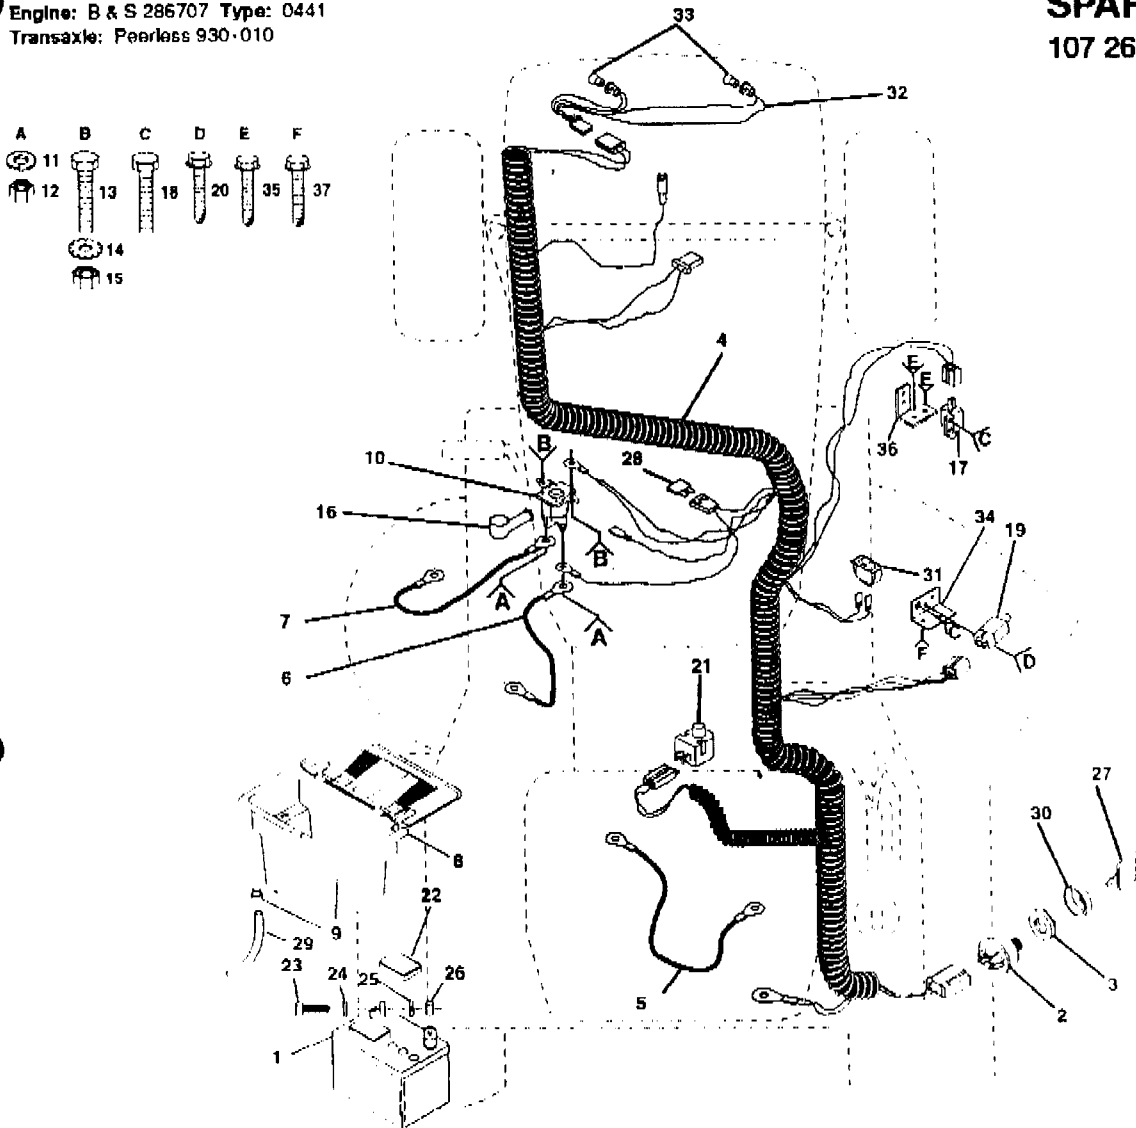

Prod.No: 954 00 12-31
Engine: B & S 286707 Type: 0441
Transaxle: Peerless 930-010

SPAREPARTS

107 26 15-61

Key No.	Part No.	Description
1	5321212-65	Battery 12v 25 AMP
2	5321251-04	Switch Ign 5 Term Wo/wash/nut
3	5321242-11	Nut Ignition
4	5321326-53	Harness Ign Bs Dash Headlights
5	5321247-73	"Cable Ground 6 Ga 12" black
6	5321322-02	"Cable Battery 6 Ga 43" red
7	5320047-99	"Cable Battery 6 Ga 11" red
8	5321299-65	Case Battery Hng Mech W/rid
9	5321095-96	CLAMP Hose Olive
10	5321099-46	Solenoid
11	8100904-00	Washer Lock 1/4
12	8733504-00	Nut Jam Hex 1/4-20 Unc
13	8747804-08	Bolt Fin Hex 1/4-20uncx1/2 Gr5
14	8110504-00	Washer Lock Ext Tooth 1/4
15	8735104-00	Nut Kaps Hex 1/4-20 Unc
16	5321315-63	Cover Terminal Red
17	5321095-53	Switch Intlk Clutch Red 4 Term
18	8170210-08	Screw Tap Hex #10-24unc X 1/2
19	5321044-45	Switch Intlk Clutch Red 2 Term
20	8170210-08	Screw Tap Hex #10-24unc X 1/2
21	5321213-05	Switch Plunger Nc Gray

Key No.	Part No.	Description
22	5321212-64	Caps Battery 20/25/30 AMP
23	8747604-12	Bolt Hex Hd 1/4-20unc X 3/4
24	8190910-16	Washer 9/32 X 5/8 X 16 Ga
25	8100404-00	Washer Lock Hvy Helical 1/4
26	8732204-00	Nut Fin Hex 1/4-20 Unc
27	5321221-47	Key Ign Molded Generic
28	5321088-24	Fuse 30 AMP Auto Green
29	5321092-38	"Tube Plastic 12"
30	5321236-20	Cover Sw Key Blk 1 25 Text SLT
31	5321107-12	Switch Light BIK BIK Red
32	5321368-49	Harness Asm Light W/7662j
33	5320076-62	Bulb Light #1141
34	5321308-90	Bracket Switch Interlock
35	8170210-08	Screw Tap Hex #10-24unc X 1/2
36	5321082-36	Bracket Switch Clutch
37	8170210-08	Screw Tap Hex #10-24unc X 1/2

NOTE: All component dimensions given in U.S. inches.
1 inch = 25.4 mm