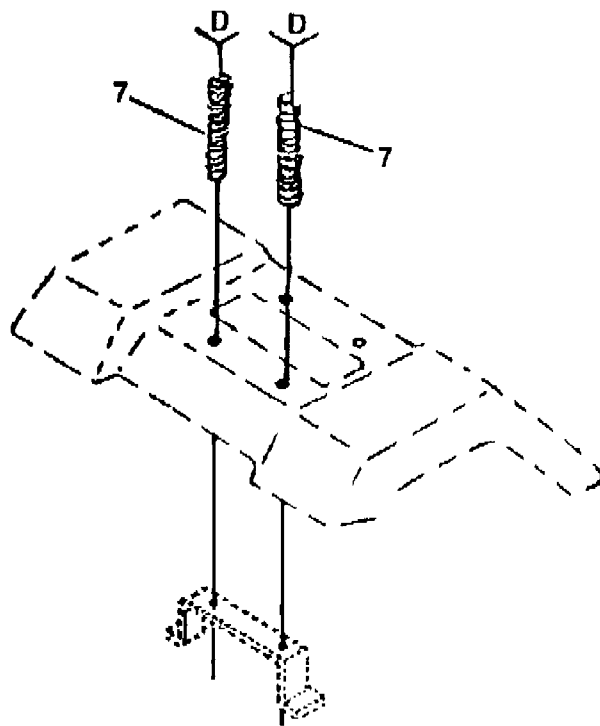

NOTE: All component dimensions given in U.S. inches.
1 Inch = 25.4 mm

Key No.	Part No.	Description
1	5321274-27	Seat V-350 Blk/blk
2	5321266-56	Bracket Pivot Seat 8 720
3	8747606-12	Bolt Fin Hex 3/8-16unc X 3/4
4	8191312-10	Washer 13/32 X 3/4 X 10 Ga
5	5320027-51	Clip Line Fuel 13/32 Mtg Hole
6	8736806-00	Nut Crownlock 3/8-16 Unc
7	5321241-81	Spring Seat Cprsn 2 250 Blk Zi
8	8174906-18	Screw Thdrol 3/8-16 X 1 Ty-tt
9	8191316-14	Washer 13/32 X 1 X 14 Ga
10	5321314-51	Pan Seat
11	5321212-51	Strip Foam Gray Or Black
12	5321212-46	Bracket Mounting Switch
13	5321212-48	Bushing Snap Blk Nyl 50 Id
14	8720504-11	Bolt Rdhd Sht Nk 1/4-20x1-3/8

Key No.	Part No.	Description
15	5321343-00	Spacer Split 28 X 96 Zinc
16	5321212-50	Spring Cprsn 1 27 Blk Pnt
17	8736804-00	Nut Lock
18	8746410-08	Screw SLTD Pan Hd #10-32 X 1/2
19	8739510-00	Nut Keps #10-32 Unf
20	5320041-71	Clip Insulated 11/32 Mtg Hole
21	5321055-29	Bolt Shoulder 5/16-18 Unc Blkz
22	8736805-00	Nut Crown Lock 5/16-18
24	8191719-12	Washer 17/32 X 1-3/16 X 12 Ga
25	5321270-18	Bolt Shoulder 5/16-18 X 62
26	5321200-68	Knob Seat 1/2 - 13