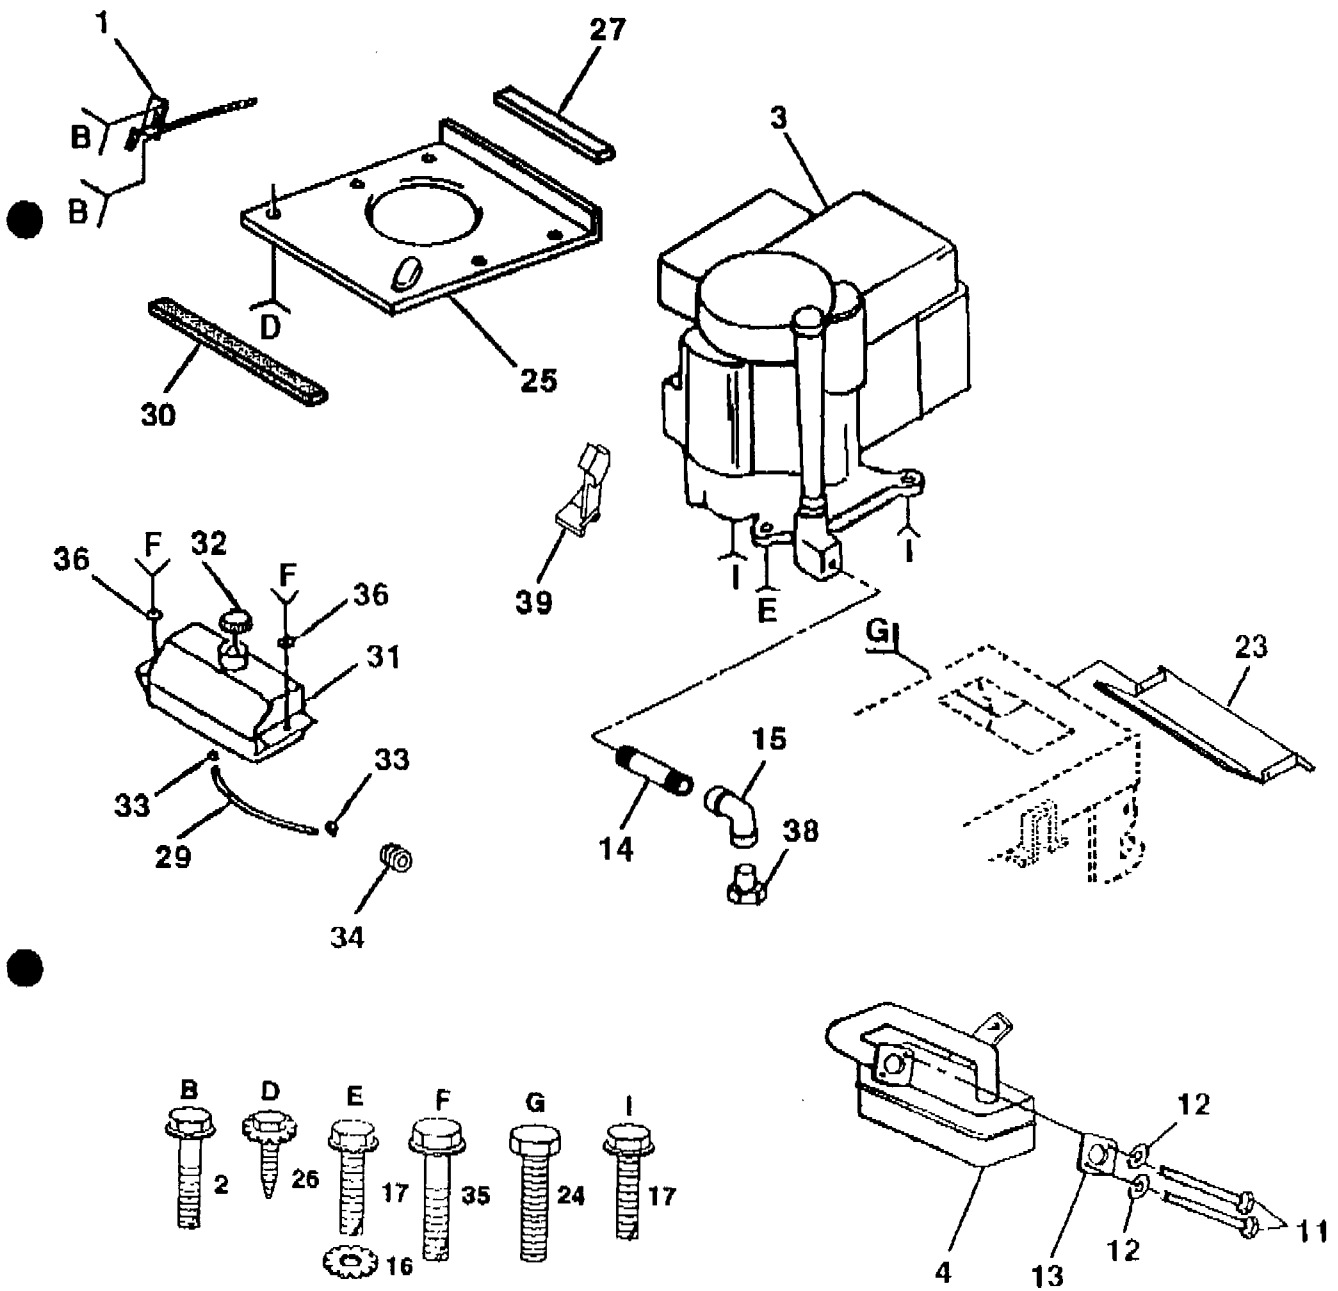

NOTE: All component dimensions given in U.S. inches.
1 inch = 25.4 mm

Key No.	Part No.	Description
1	5321389-73	Wire Asm Inner w/plunger
2	5321225-07	Shaft Asm Lift 9 680
3	5321057-67	Pin Groove 1 500 Zinc
4	8120000-02	E Ring #5133 62
5	8192114-16	Washer 21/32 X 1 X 21 Ga
6	5321201-83	Bearing Nylon Blk 629 Id
7	5321094-13	Grip Handle Bicycle Matte Blk
8	5321259-25	Button Plunger Black
10	5321225-12	Spring Cprsn 3 750 Oiled
11	5321346-19	Link Lift LH Fixed Length
12	5321353-88	Link Lift RH Fixed Length
13	5321246-70	Retainer Spring
14	5321287-63	Pin Roll SLT 5/16 X 1 25 Blk O
15	5321272-18	Link Front
16	8733508-00	Nut Jam Hex 1/2-13 Unc
17	5321301-71	Trunnion Blk Zinc
18	8736808-00	Nut Lock W/wsh 1/2-13unc
19	5321308-32	Arm Suspension Rear
20	5321246-60	Spring Retainer

NOTE: All component dimensions given in U.S. inches
1 inch = 25.4 mm

Key No.	Part No.	Description
1	5321326-23	Control Th/ch RH Blk Tee Eec
2	8177204-10	Screw Hex Thd Cut 1/4-20x5/8 T
3	-----	Engine B&S 12HP 1/c Dual 1 Vt Model# 286707
4	5321373-48	Muffler LT B&S 12/12 5 HP
11	8710705-10	Screw Hexhd Cap 5/16-18x5/8
12	8100405-00	Washer Lock Hvy Hlcl Spr 5/16
13	5321255-93	Gasket Eng 1 313 Id Tin Plated
14	8132803-24	"Nipple Pipe 3/8 Npt X 3"
15	8130003-00	Elbow Std 90 Degree 3/8-18 Npt
16	8110506-00	Washer Lock Ext Tooth 3/8
17	8174906-20	Screw Thdrol 3/8-16x1-1/4 TYT
23	5321289-53	Shield Heat Hood LT/YT
24	8170210-08	Screw Tap Hex #10-24unc X 1/2