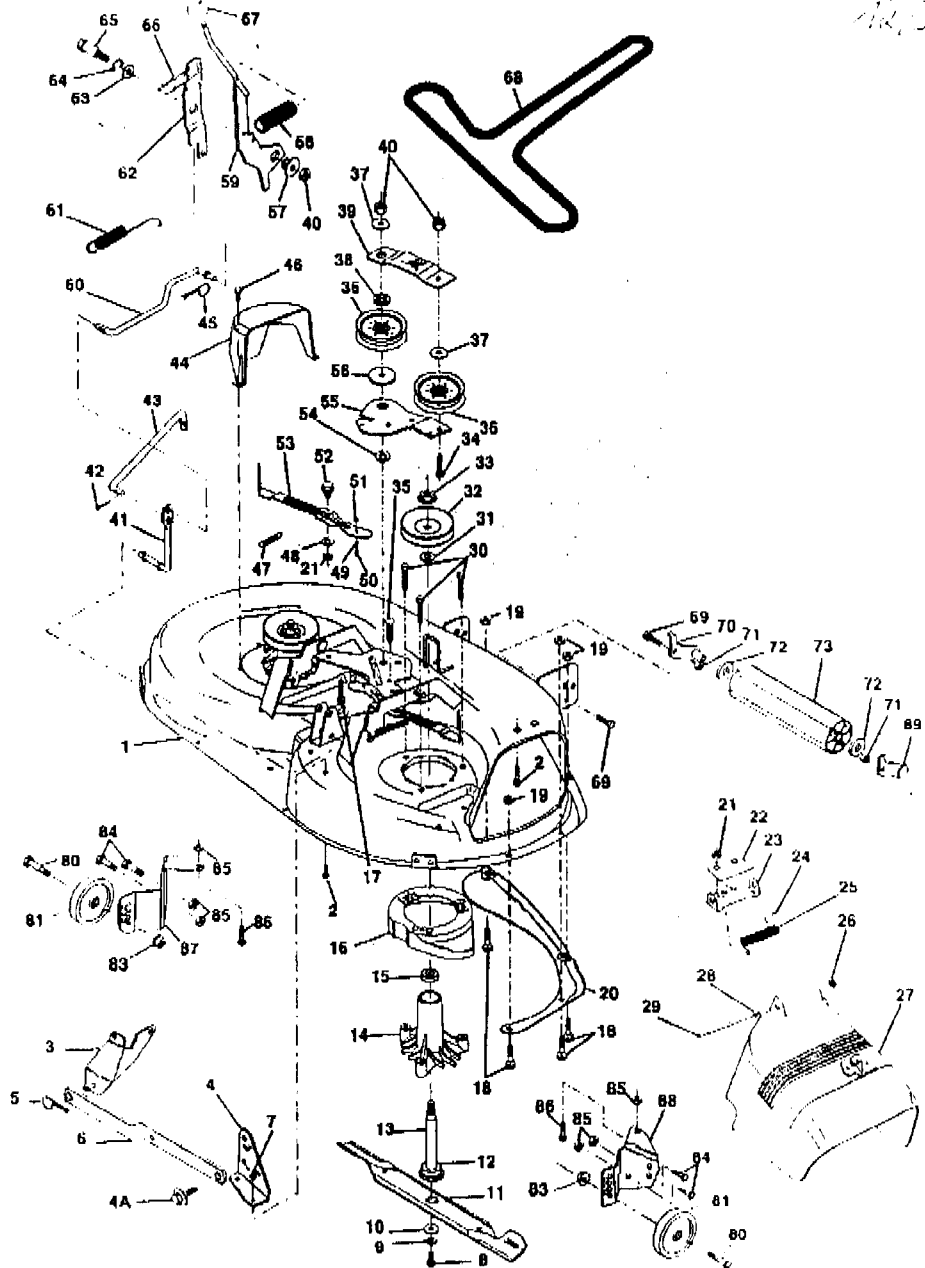

NOTE: All component dimensions given in U.S. inches
1 inch = 25.4 mm