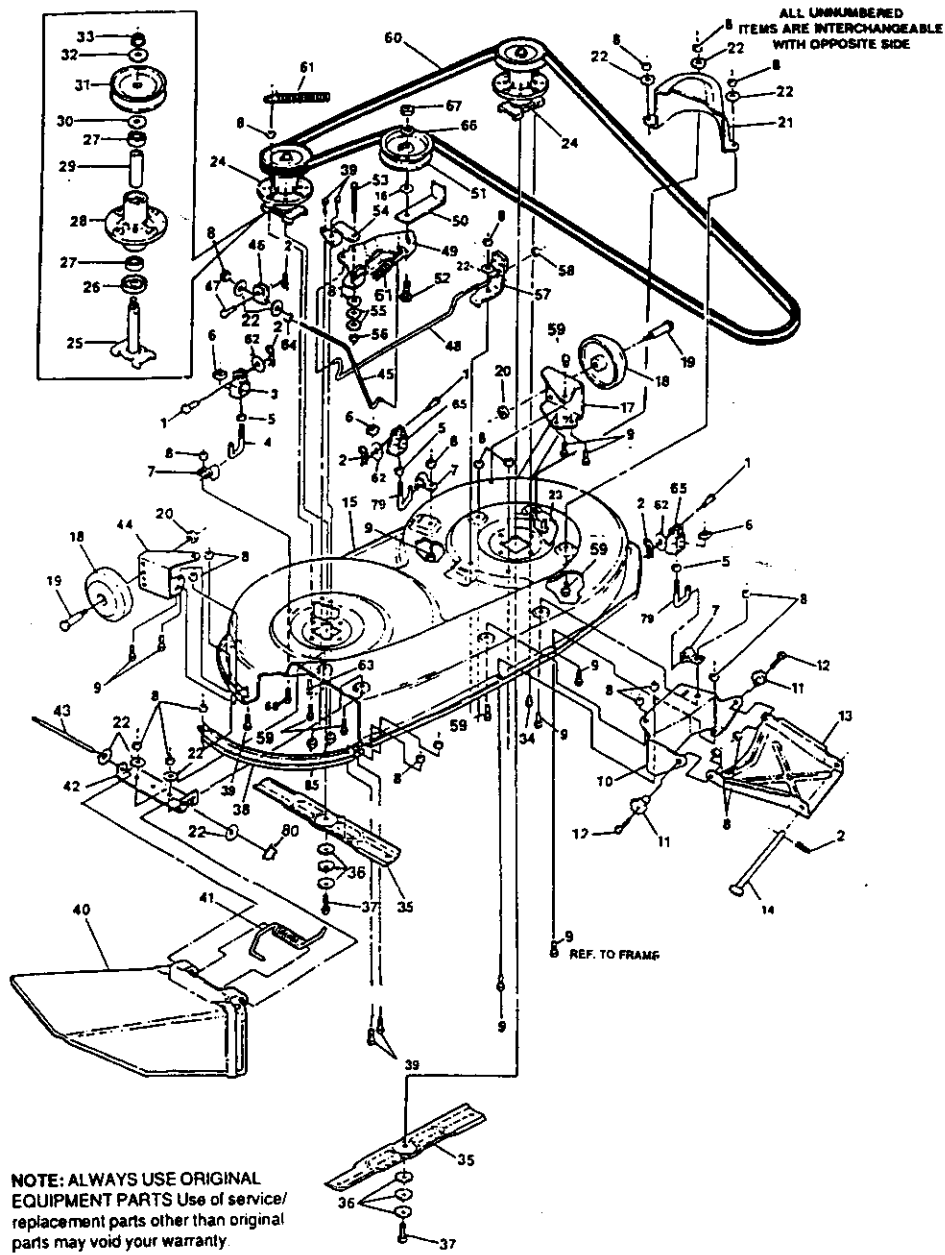

Key No.	Part No.	Description
1	5333003-17	Pin, Clevis
2	5330561-80	Hairpin, Cotter
3	5333030-50	Clevis
4	5333096-15	Lift Rod
5	5331202-38	Nut, Hx Jam 1/2-13 Thd.
6	5331095-27	Nut, Sq. 1/2-13 Thd.
7	5333021-97	Clip
8	53330014-98	Nut, Hx, Lock 5/16-18 Thd.
9	5331800-75	Screw, Hx Hd. 5/16-18 x 1 In.
10	5333093-16	Bracket, Front
11	5330582-47	Nut, Adjusting
12	5331800-79	Screw, Hx Hd. 5/16-18 x 1 In.
13	5333108-00	Channel, Draw Bar
14	5333029-63	Rod, Drawbar
15	5333221-14	Mower Deck
16	5334463-63	Washer, Flat
17	5333044-26	Wheel Bracket, L. H.
18	5333026-11	Wheel
19	5330237-63	Shoulder Bolt, 3/8-16 Thd.
20	53330014-99	Nut, Hex, Ctrk, 3/8-16 Thd.
21	5333028-33	Belt Cover, Left Pulley
22	5331203-93	Flatwasher, 11/32 In.
23	5331202-28	Screw, Hx Hd, 5/16-18 x 5/8 In.
24	5330564-24	Quill Assembly (Incl. Nos. 25-33)

Key No.	Part No.	Description
25	5330564-25	Saddle & Shaft Assembly
26	5330506-16	Dust Shield
27	7382203-19	Bearing
28	5330555-47	Quill Casting
29	5330508-18	Spacer Tube
30	5330514-49	Spacer
31	5330563-90	Pulley
32	5330563-65	Washer
33	5330012-82	Nut, Wd Fl, Lk 7/16-20 Thd.
34	5330506-34	Screw, Wshr Hd, 5/16-18 x 7/8"
35	5333050-12	Blade Std.
35 b	5333159-12	Blade High-lift
36	5330024-83	Washer, Spring
37	5330395-73	Screw, Hx Hd, 3/8-24 x 1 In.
38	5333041-02	Toe Guard
39	5331800-77	Screw, Hx Hd, 5/16-18 x 3/4 In.
40	5333044-22	Chute Deflector
41	5333149-75	Spring
42	5333023-64	Bracket, Chute Mount
43	5333044-24	Rod, Chute
44	5333041-73	Wheel Bracket, R. H.
45	5333030-72	Clutch Rod
46	5333030-74	Clevis, Clutch
47	5330493-32	Pin, Clevis
48	5333027-14	Rod, Brake

Key No.	Part No.	Description
49	5333221-20	Idler Assembly
50	5333008-44	Belt Retainer
51	5333103-26	Idler Pulley
52	5330573-25	Carriage Bolt, 3/8-16 x 2 In.
53	5333044-20	Shoulder Bolt, 3/8-16 x 3/4 In.
54	5333023-63	Idler Brace
55	5339964-16	Washer, Flat
56	5330451-71	Nut, Hx, Wd Fl, 3/8-16 Thd.
57	5333041-18	Brake Spring Assembly
58	5330015-02	Nut, Hx, Ctrk, 1/4-20 Thd.
59		Bolt, 5/16-18 x 5/8 In.
60	5330480-44	Belt, 82 In. Long
61	5330354-10	Spring
62	5332745-17	Washer, Flat, 13/32 In.
63	5333003-45	Screw, Tap 5/16-18 x 1-3/8 In.
64	5331203-76	Nut, Hx, 5/16-18 Thd.
65	5333023-68	Clevis
66	5331203-82	Washer, Split, Lock 3/8 In.
67	5331203-77	Nut, Hx 3/8-16 Thd.
68	8747605-10	Bolt, 5/16-18 x 5/8 In.
79	5333123-02	Lift Rod
80	5330035-35	Push Nut
81	5339963-07	Flatwasher
85	5330441-08	Nut, 5/16 - 18