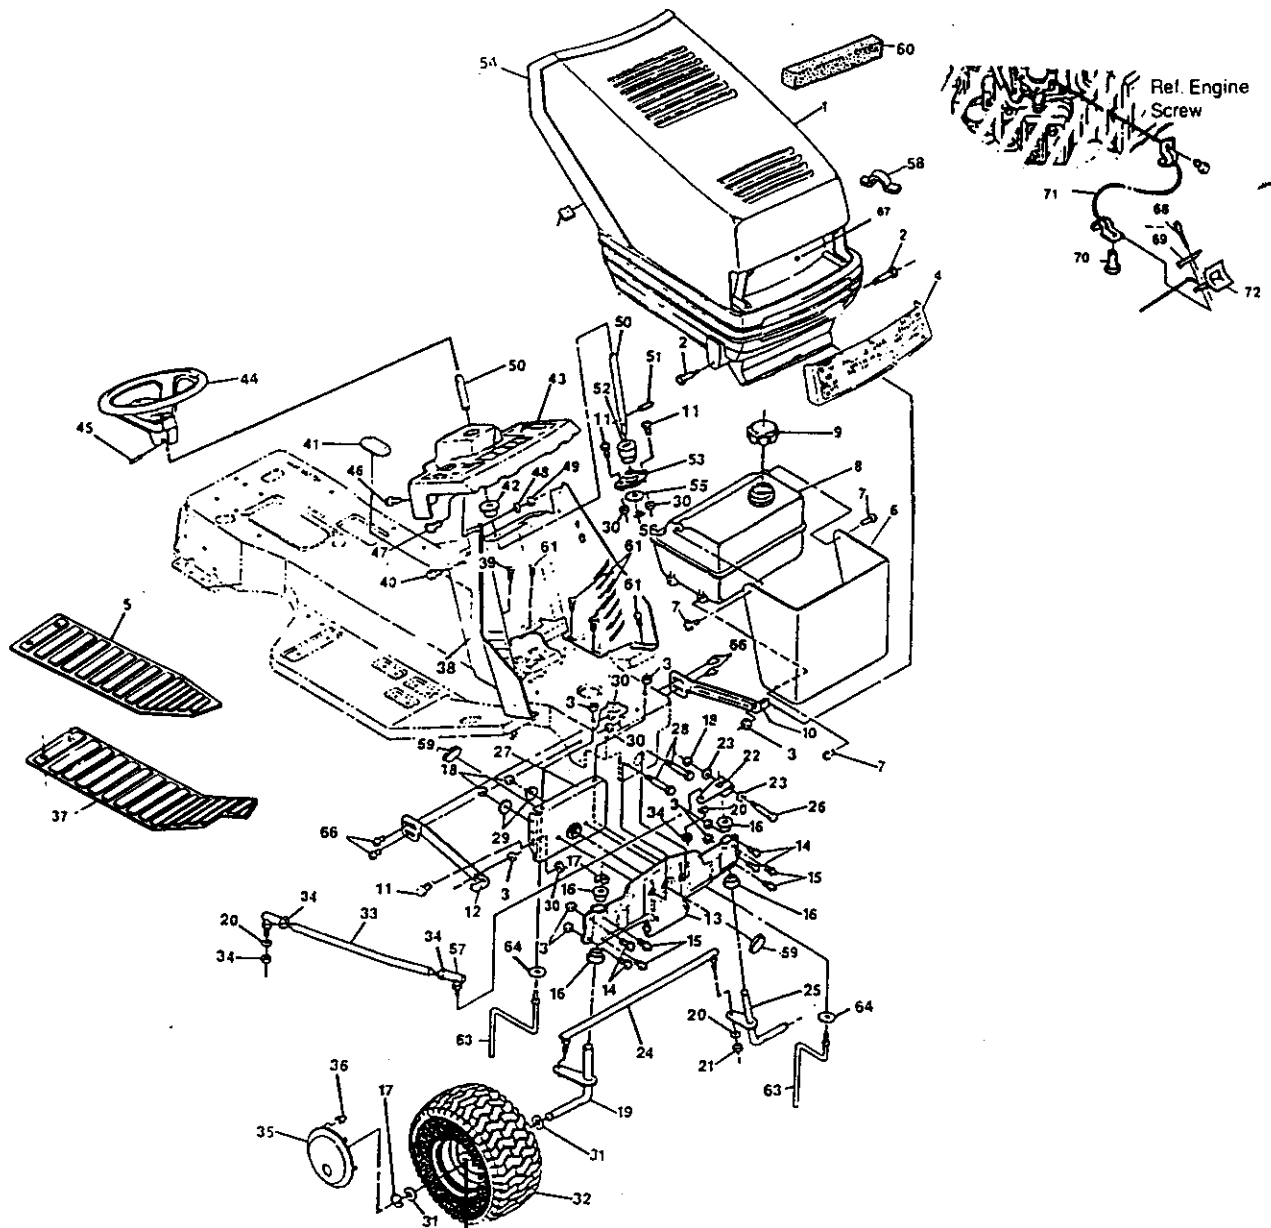

5333144-16 holkki

Key No.	Part No.	Description
1	5333065-05	Hood
2	5330250-86	Shoulder Bolt, 5/16 - 18 Thd.
3	5330014-98	Nut, Hx, Ctrik, 5/16-18 Thd.
4	5333040-79	Lens, Headlight
5	5333057-21	Assembly, Foot Pad L. H.
6	5333071-11	Heat Shield
7	5333003-03	Screw, Hx Hd, Plastite 1/4 Dia. x 3/4 In.
8	5333098-53	Tank, Gas 1.5 Gal WO/ Sensor
9	5330125-01	Cap, Fuel
10	5333028-09	Bracket, Hood L. H.
11	5330560-30	Screw, Hx Hd, 5/16 - 18 x 3/4 In.
12	5333028-10	Bracket, Hood R. H.
13	5333052-82	Front Axle W/Bearings
14	5331202-28	Screw, Hx Hd, 5/16-18 x 5/8 In.
15	5330007-06	Grease Fitting
16	5333023-03	Bearing, Spindle
17	5330366-25	E-Ring
18	5330014-99	Nut, Hx, Ctrik, 3/8 - 16 Thd
19	5333023-16	Spindle, R. H.
20	5331203-82	Washer, Split, Lock 3/8 In.
21	5331203-69	Nut, Hx, 3/8-24 Thd
22	5333023-06	Steering Arm, Upper
23	5339964-16	Washer, Flat, 25/64 In.
24	5333003-28	Assembly, Tie Rod
25	5333023-15	Spindle, L.H.
26	5331801-34	Screw, Hx Hd, 3/8-16 x 2-1/2 In

Key No.	Part No.	Description
27	5333023-21	Support Bracket, Front Axle
28	5331222-07	Screw, Hx Hd, 3/8-16 x 3 In.
29	5330024-83	Washer, Spring
30	5330552-73	Nut, Hx, Wd Fl Lk 5/16-18 Thd.
31	5330006-42	Washer, Flat, 3/4 In.
32	5333011-40	Tire
	5333158-76	Wheel With Bearing
	5320599-04	Tube
	5330241-67	Valve Stem
	5333144-16	Bearing
33	5333029-07	Drag Link
34	5331249-25	Nut, Hx, Jam, 3/8-24 Thd.
35	5333065-59	Hubcap, Front
36	5333066-69	Clip, Hubcap
37	5333057-22	Assembly, Foot Pad R. H.
38	5333023-31	Dash, Lower
39	5330452-63	Screw, Tap, 5/16-18 x 3/8 In.
40	5339953-46	Screw, Self-Tap, 1/4-20 x 1/2 In
41	5333052-80	Cover
42	5333032-28	Bushing, Upper Steering
43	5333074-53	Dash, Upper
44	5333031-32	Steering Wheel
45	5334563-78	Pin, Spring, 1/4 x 2 In
46	5333058-50	Screw, Tap, 1/4-20 x 1 2 In
47	5331208-54	Screw, Hx Hd, 1/4-20 x 5/8 In.
48	5331203-92	Washer, Flat, 9/32 In.

Key No.	Part No.	Description
49	5330015-02	Nut, Hx, Ctrik, 1/4-20 Thd
50	5333023-07	Shaft, Steering
51	5333025-24	Pin, Dowel
52	5333023-14	Pinion, Steering
53	5333024-98	Bearing, Flange
54	5330126-75	Trim Piece
55	5330029-68	Washer, Flat, 1/2 In.
56	5330208-64	E-Ring
57	5330571-58	Ball, Joint, 3/8 Thd
58	5330414-82	Press Clip
59	5333071-12	Plug, Front Axle
60	5333081-15	Foam, Hood Baffle
61	8174905-08	Screw, 5/16-18 x 1/2 In
63	5333004-40	Belt Guide
64	5331385-38	Washer, Internal Tooth
65	5333068-22	Clip
66	5330536-52	Screw, Hex Fl, 5/16-18 x 3/4 In.
67	5333082-00	Decal, Reflector
68	5331212-22	Cotter Pin
69	5331212-23	Cotter Pin
70	5331380-77	Clevis Pin
71	5333107-49	Hood Lanyard
72	5333107-50	Hood Lanyard Anchor

* Order Individual Parts