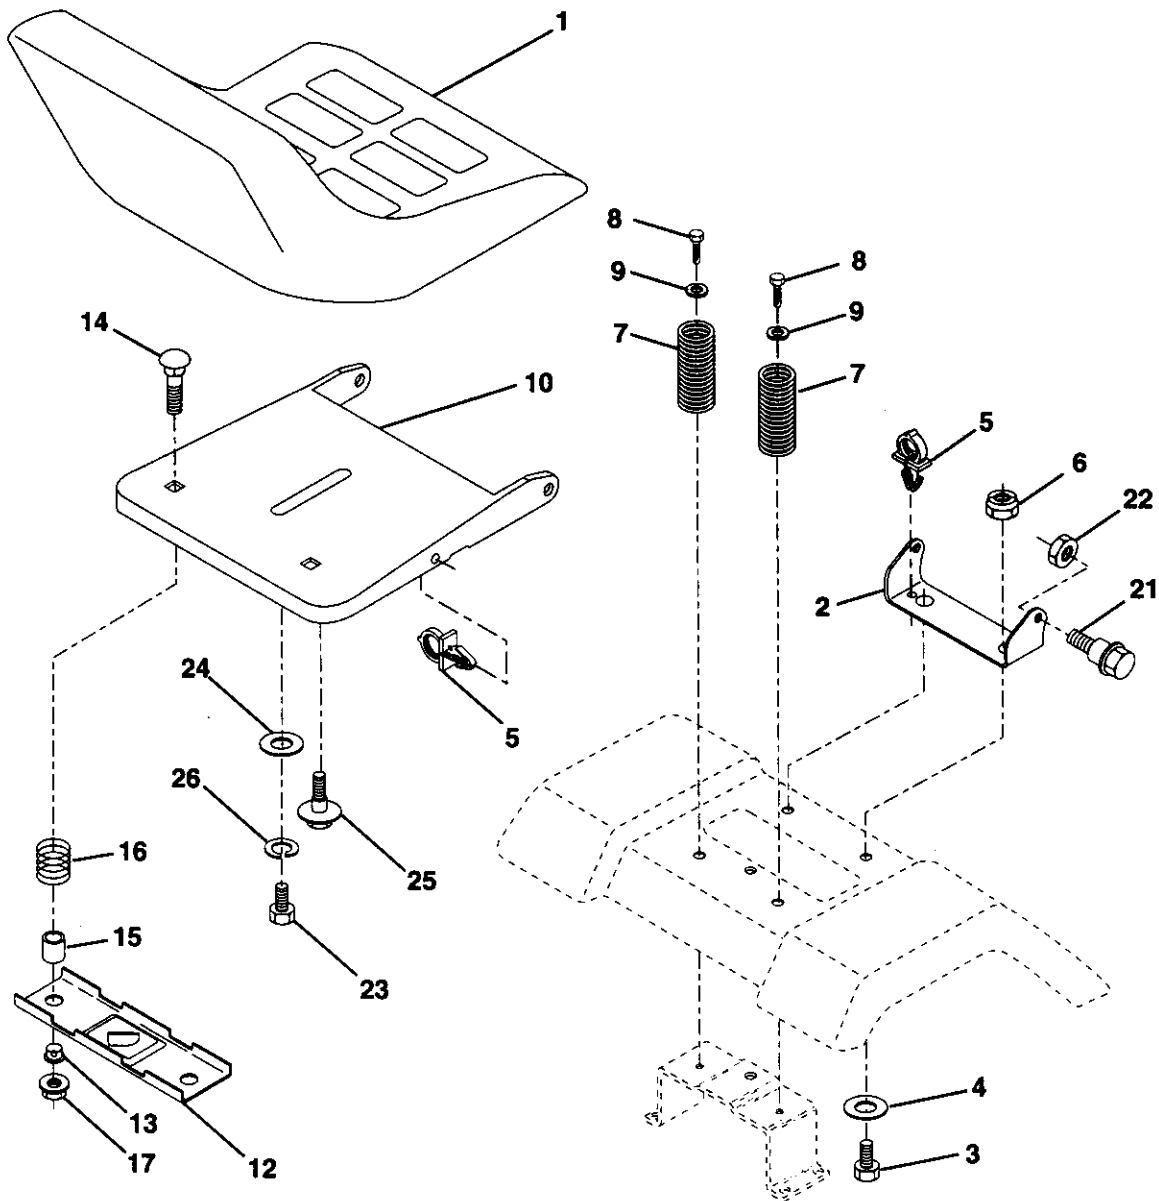

C.

SEAT ASSEMBLY

KEY NO.	PART NO.	DESCRIPTION	KEY NO.	PART NO.	DESCRIPTION
1	532127426	Seat	13	532121248	Bushing Snap Blk Nyl 50 Id
2	532140551	Bracket Pivot Seat 8 720	14	872050412	Bolt Rdhd Sht Nk 1/4-20x1-1/2
3	874760616	Bolt Fin Hex 3/8-16unc X 1	15	532134300	Spacer Split 28x 96 Yel Zinc
4	819131610	Washer 13/32 X 1 X 10 Ga	16	532121250	Spring Cprsn 1 27 Blk Pnt
5	532145006	Clip Push-In	17	532123976	Nut Lock 1/4 Lge Flg Gr 5 Zinc
6	873800600	Nut Lock Hex w/Wsh 3/8-16 Unc	21	532153236	Bolt Shoulder 5/16-18 Unc -2A
7	532124181	Spring Seat Cprsn 2 250 Blk Zi	23	874780814	Bolt Fin 1/2 - 13 x 7/8 Fr. 5
8	817490616	Screw Thdrol 3/8-16 X 1 Ty-tt	22	873800500	Nut Lock Hex W/Insert 5/16-18 UNC
9	819131614	Washer 13/32 X 1 X 14 Ga.	24	819171912	Washer 17/32 X 1-3/16 X 12 Ga.
10	532155925	Pan Seat	25	532127018	Bolt Shoulder 5/16-18 X 62
12	532121246	Bracket Mounting Switch	26	810040800	Washer Lock Hvy HLCLSPR 1/2

NOTE: All component dimensions given in U.S. inches.
1 inch = 25.4 mm