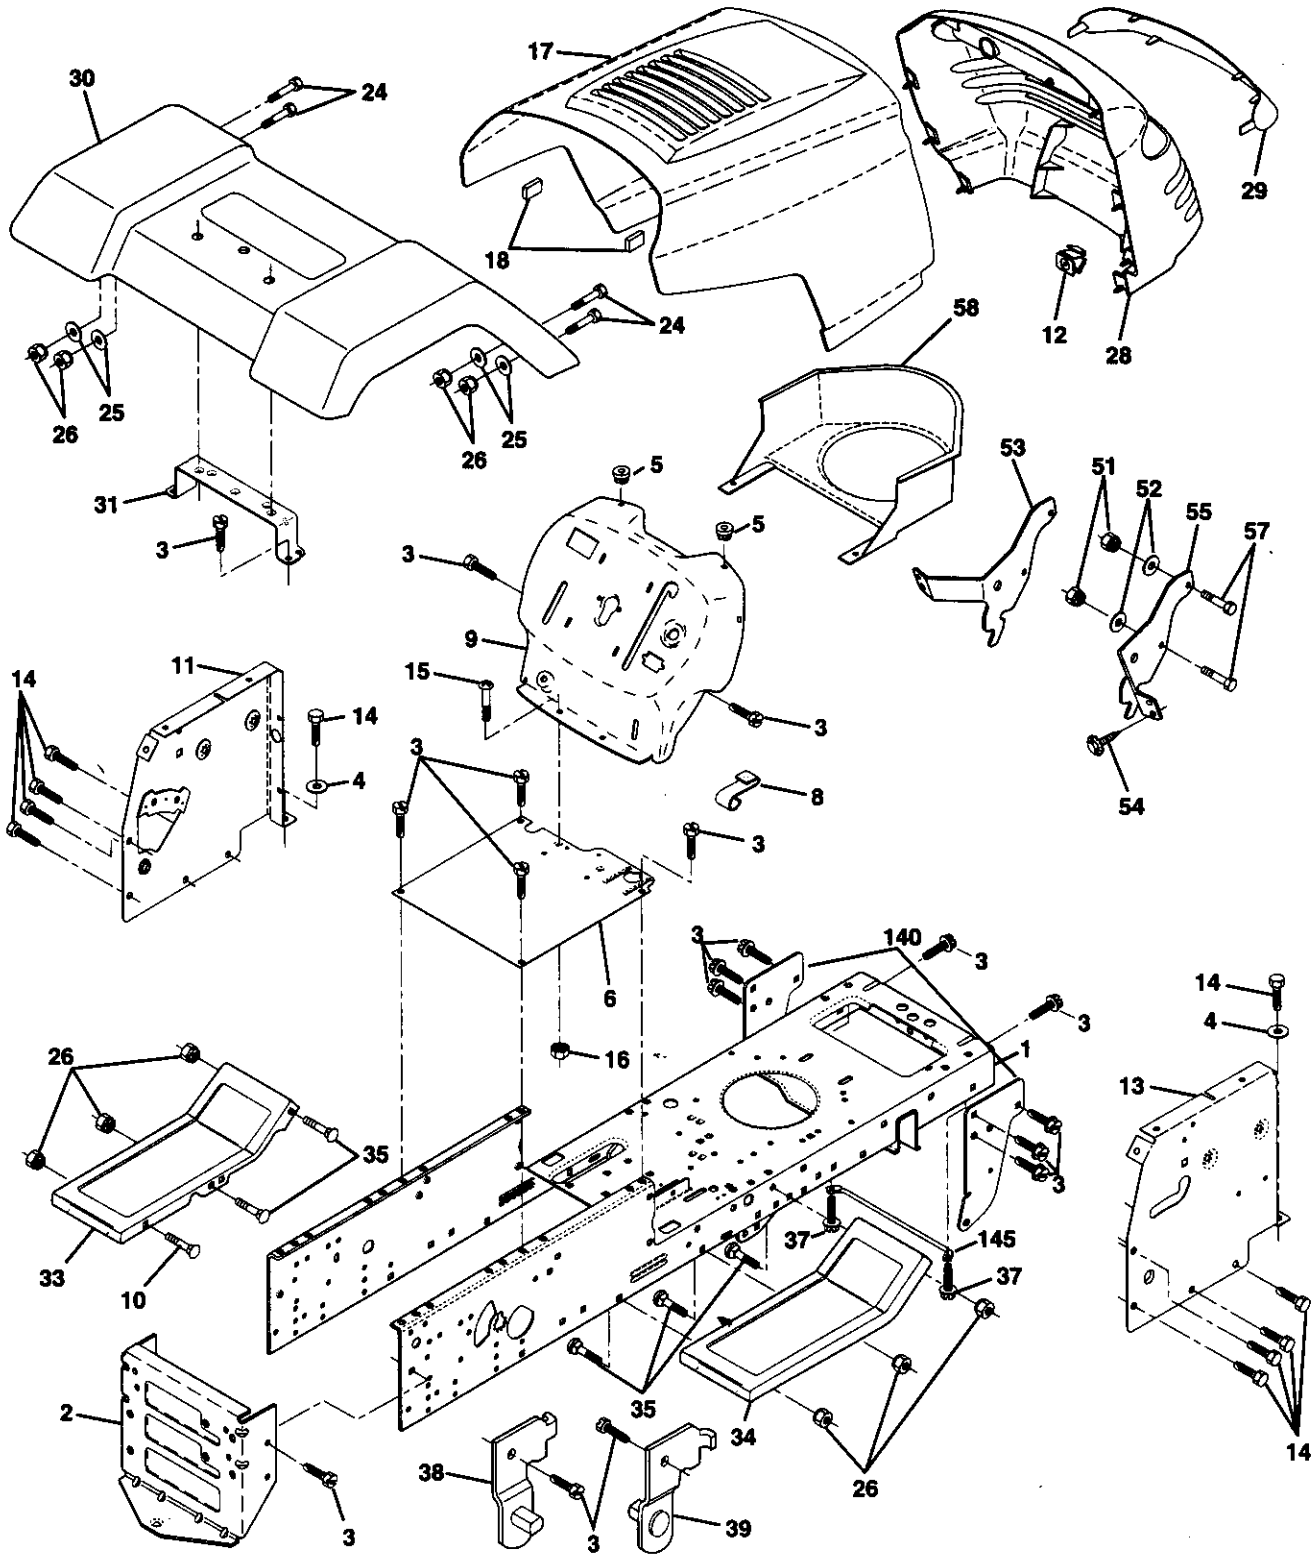

A.

CHASSIS AND ENCLOSURES

A

CHASSIS AND ENCLOSURES

KEY NO.	PART NO.	DESCRIPTION
1	532160393	Chassis
2	532140356	Drawbar Stretch
3	817490612	Screw Thdrol 3/8-16 x 3/4 Ty-tt
4	819131216	Washer 13/32 X 3/4 X 16 Ga.
5	532155272	Bumper Hood Dash
6	532155923	Saddle
8	532155138	Clip Retainer Slide-On
9	532162717	Dash
10	872140608	Bolt Rdhd Sqnk 3/8-16unc X 1
11	532155927	Panel Dash LH
12	532145660	Clip Tinnerman Grille P/L
13	532157262	Panel Dash RH
14	817490608	Screw Thdrol 3/8-16x1/2 Ty-tt
15	874180512	Screw Mach Trhd 5/16-18 UNC x 3/4
16	873510500	Nut Keps 5/16-18 UNC
17	532160382	Hood
18	532126938	Bumper Hood
24	874780616	Bolt Fin Hex 3/8-16unc X 1 Gr. 5
25	819131312	Washer 13/32 X 13/16 X 12 Ga.
26	873800600	Nut Lock Hex w/Ins 3/8-16 Unc
28	532157373	Grille Private Label
29	532140273	Lens Grille Private Label
30	532162718	Fender
31	532136619	Bracket Fender Repl 109873x
33	532153539	Footrest Pnt LH
34	532153538	Footrest Pnt RH
35	872110606	Bolt Rdhd Sht Sqnk 3/8-16 X3/4
37	817490508	Screw Thdrol 5/16-18 x 1/2 Tyt
38	532139886	Bracket Asm Pvt LH MWR Rear
39	532139887	Bracket Asm Pvt RH MWR Rear
51	873800400	Nut Lock w/Insert 1/4-20
52	819091416	Washer 9/32 x 7/8 x 16 Ga.
53	532144697	Bracket Grille LH
54	532161464	Screw Hex Wshd 8-18 x 7/8
55	532144696	Bracket Grille RH
57	874780412	Bolt Hex 1/4-20 x 3/4
58	532150127	Air Duct Private Label
140	532158418	Bracket Suspension Front
145	532156524	Rod Pivot Chassis/Hood
--	532005479	Plug Button Blk 359 Dia Choke

NOTE: All component dimensions given in U.S. inches.
1 inch = 25.4 mm.