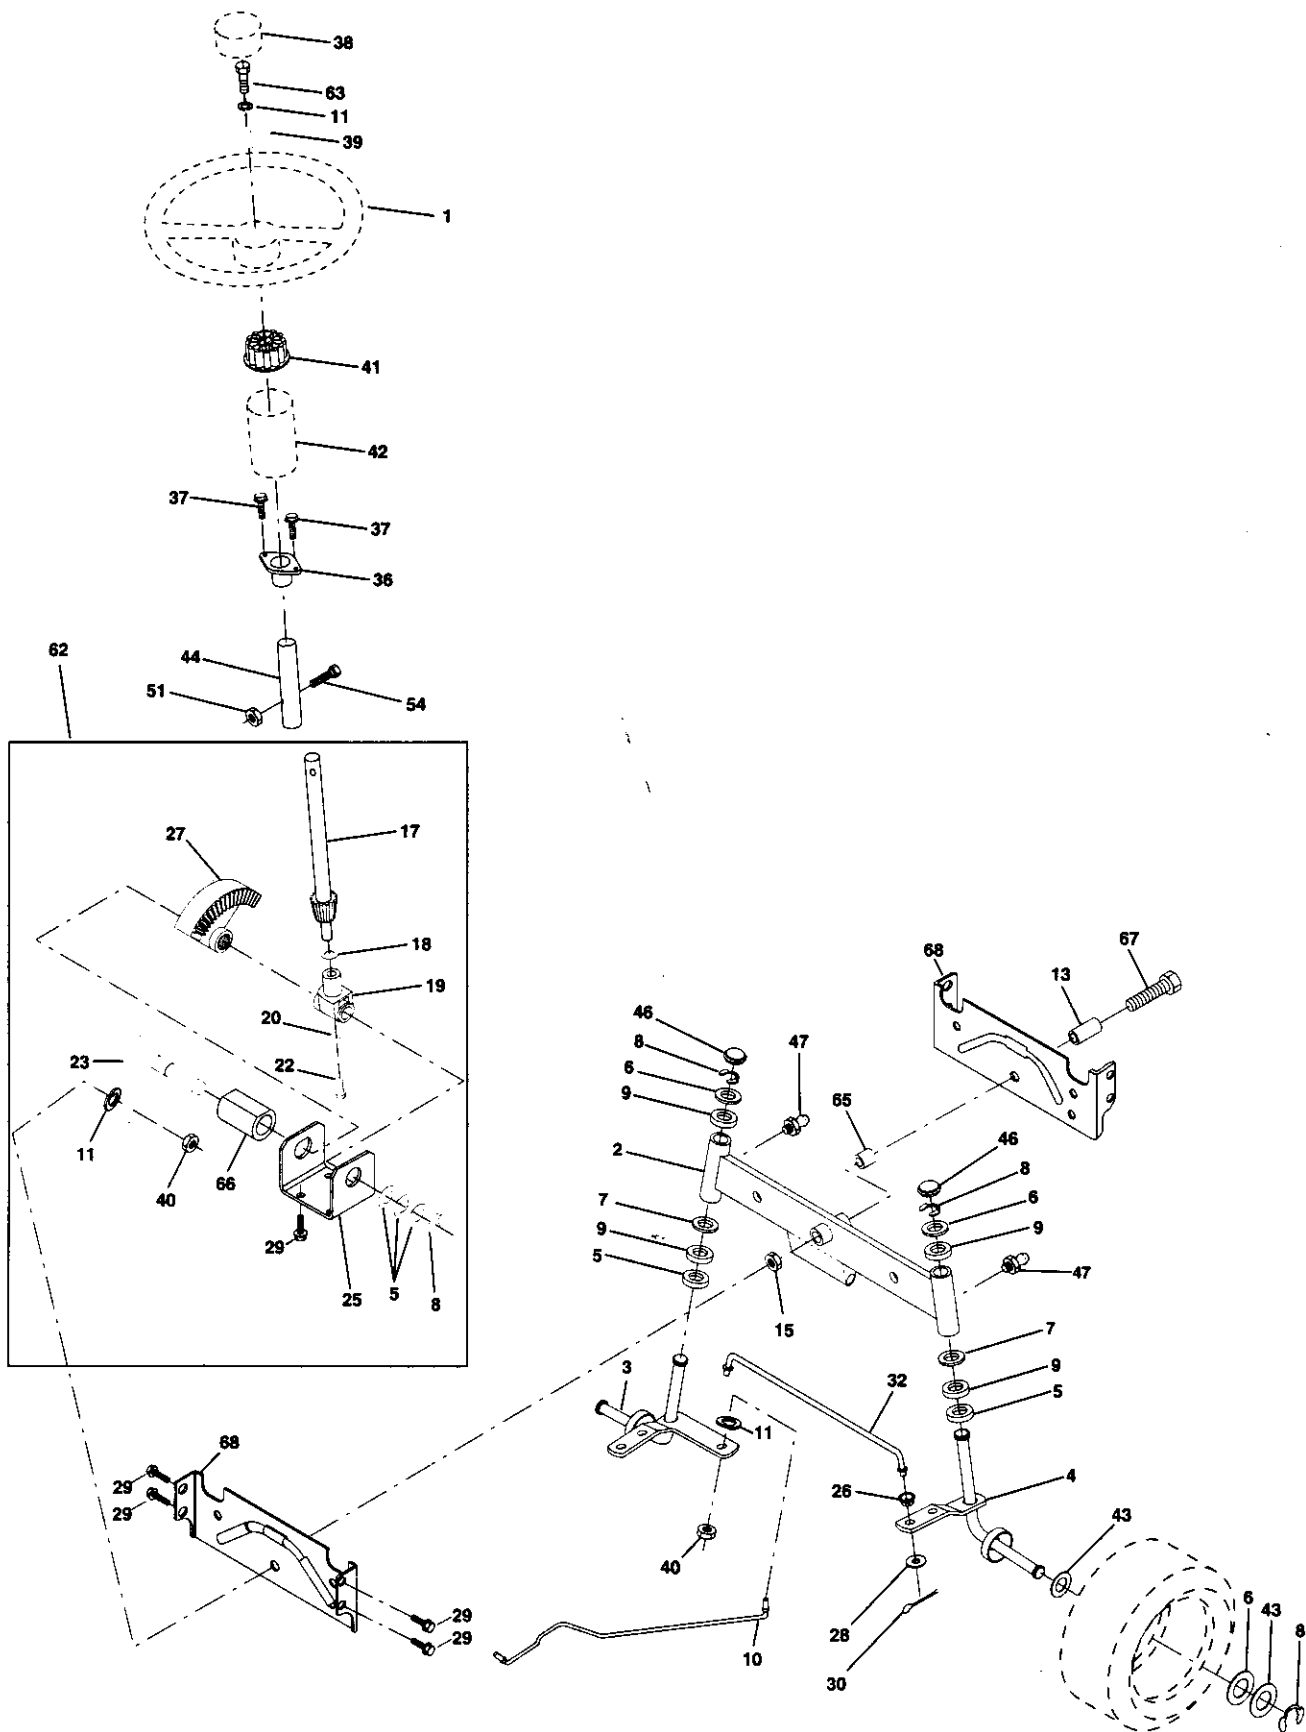

H.

STEERING ASSEMBLY

H

STEERING ASSEMBLY

KEY NO.	PART NO.	DESCRIPTION
1	532139768	Wheel Steering Opp. Sears Blk
2	532154427	Axle Asm Fr
3	532156483	Spindle Asm LH
4	532157473	Spindle Asm RH
5	532124931	Bearing Race Thrust Harden
6	532121748	Washer 25/32 X 1-5/8 X 16 Ga
7	819272016	Washer 27/32 X 1-1/4 X 16 Ga
8	812000029	Ring Klip #t5304-75
9	532124937	Bearing Col Strg Blk
10	532156438	Link Drag Extended Stamped
11	810040600	Washer Lock Hvy Hlcl Spr 3/8
13	532154779	Bearing Axle
15	873901000	Nut Lock Flange 5/8-11 Unc
17	532156546	Shaft Asm Strg
18	532057079	Washer Thrust 515x 750x 033
19	532124035	Support Shaft
20	532126684	Washer Shim 1/4 X 5/8 X 062
22	871200410	Screw Hex Socket 1/4-20 x 5/8
23	532127501	Shaft Asm Pittman
25	532154406	Bracket Steering
26	532126847	Bushing Link Drag Blk LR
27	532136874	Gear Sector
28	819131416	Washer 13/32 X 7/8 X 16 Ga
29	817490612	Screw Thdrol 3/8-16x3/4 Ty-tt
30	876020412	Pin Cotter 1/8 X 3/4 Cad
32	532130465	Rod Tie Wire Form 19 75 Mech
36	532155099	Bushing Strg Nat .623/.618ld
37	532152927	Screw TT #10-32 x 5 x 3/8 Flange
38	532140175	Cap Wheel Steer P/L
39	819133808	Washer 13/32 X 2-3/8 X 8 Ga
40	532124701	Nut Lock Center 3/8-24unf
41	532100711	Adaptor Wheel Strg
42	532145054	Boot Shaft Steering
43	532121749	Washer 25/32 X 1 1/4 X 16 Ga
44	532153720	Extension Steering
46	532121232	Cap Spindle Fr Top Blk
47	532124836	Fitting Grease
51	873800500	Nut Lock Hx w/Ins 5/16-18 Unc
54	874780520	Bolt Fin Hex 5/16-18 Unc x 1-1/4
62	532156594	Kit Steering Assembly Serv
63	874780616	Bolt Fin Hex 3/8-16 UNC Gr. 5
65	532154780	Spacer Axle
66	532154404	Bearing Arm Pittman
67	874781044	Bolt Fin Hex 5/8-11 UNC x 2-3/4
68	532154429	Brace Axle

NOTE: All component dimensions given in U.S. inches.
1 inch = 25.4 mm.