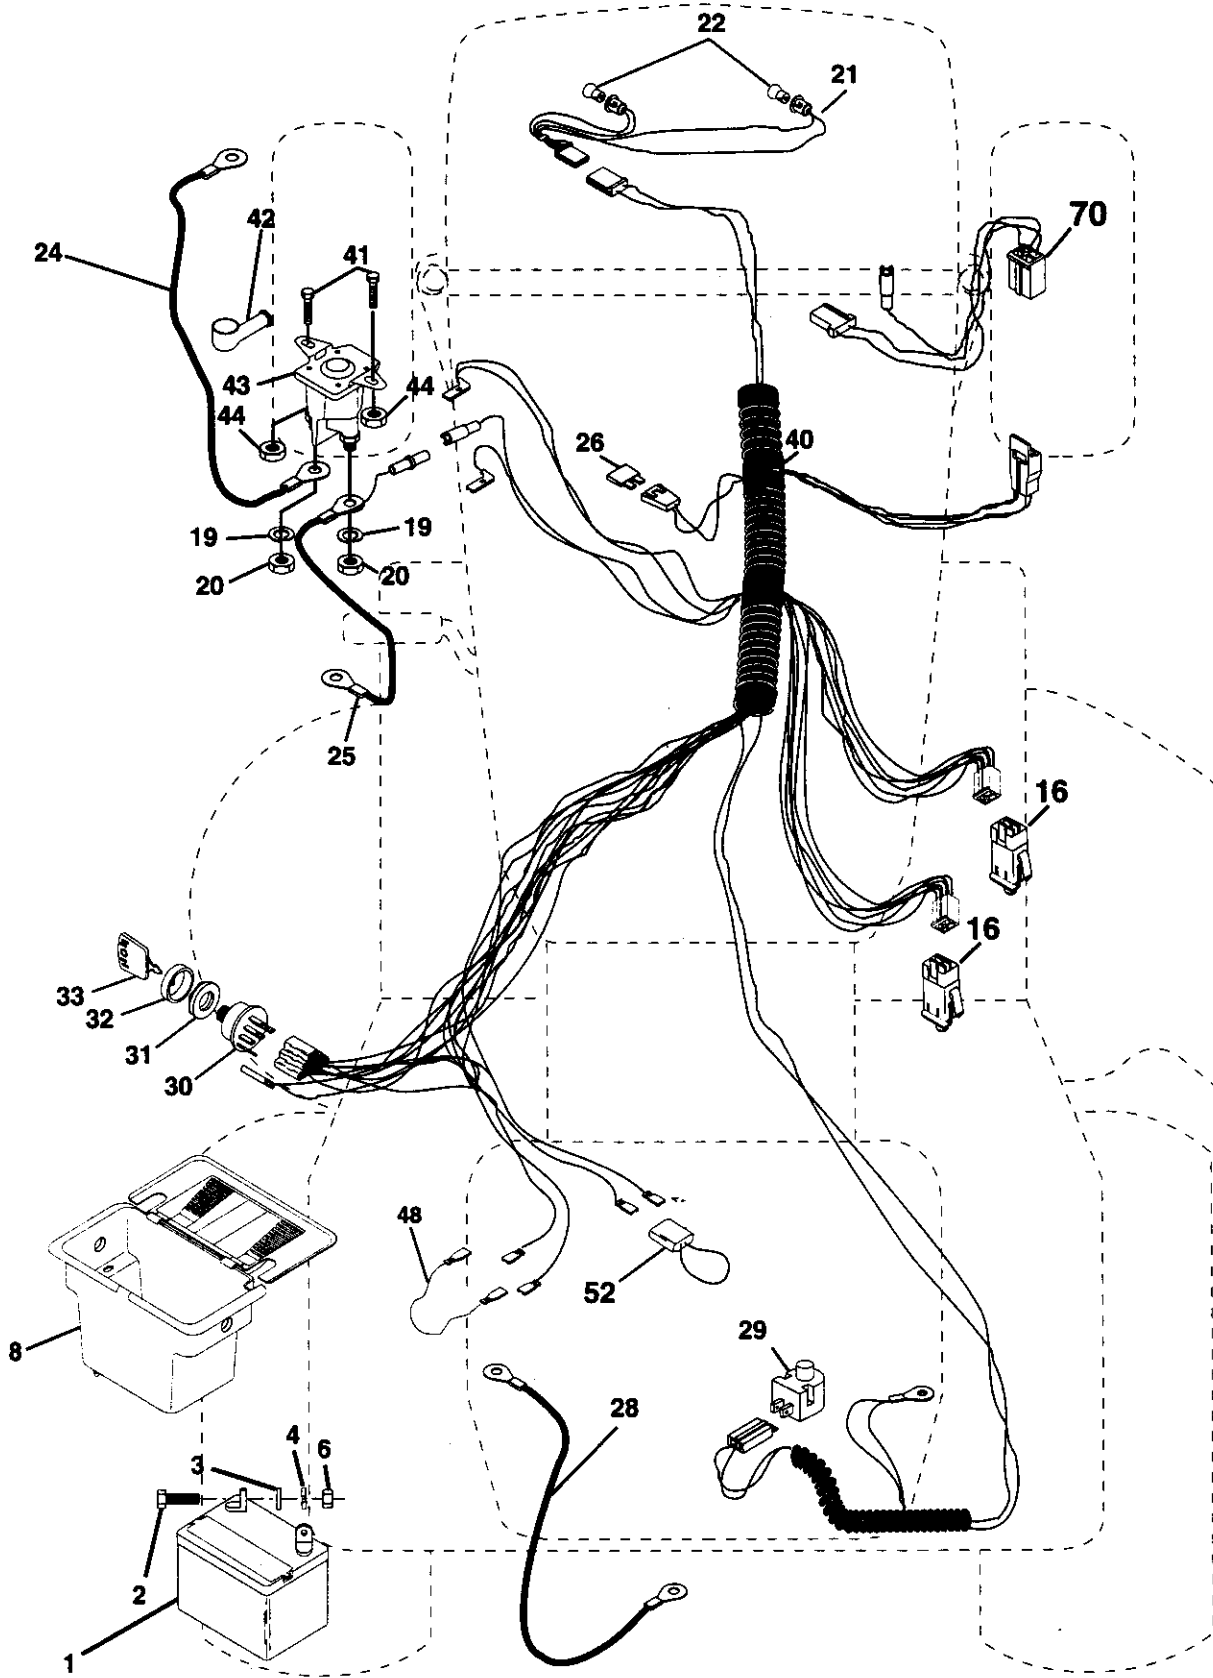

***PARTNER***

**12-105 E**

**1998**

**P**  
**ELECTRICAL**

**P****ELECTRICAL**

<b>KEY NO.</b>	<b>PART NO.</b>	<b>DESCRIPTION</b>
1	532144925	Battery 12 Volt 25 AMP
2	874760412	Bolt Hex Hd 1/4-20unc X 3/4
3	819091016	Washer 9/32 X 5/8 X 16 Ga.
4	810040400	Washer Lock Hvy Helical 1/4
6	873220400	Nut Fin Hex 1/4-20 Unc
8	532156417	Case Battery Hng Mech W/lid
16	532153664	Switch Interlock Push-In
19	810090400	Washer Lock 1/4
20	873350400	Nut Jam Hex 1/4-20 Unc
21	532136850	Harness Asm Light W/4152j
22	532004152	Bulb Light #1156
24	532124780	Cable Battery 6 Ga 11" Red
25	532146147	Cable Battery 6 Ga Red w/16 wir
26	532108824	Fuse 30 AMP Auto Green
28	532124773	Cable Ground 6 Ga 12" black
29	532121305	Switch Plunger Nc Gray
30	532140301	Switch Ign 4 Pos W/Lights
31	532124211	Nut Ignition
32	532141226	Cover Sw Ignition
33	532122147	Key
40	532156442	Harness Ing Cl Am Hm
41	871110408	Bolt Blk Fin Hex 1/4 - 20 x 1/2
42	532131563	Cover Terminal Red
43	532145673	Solenoid
44	873640400	Nut Keps Blk Hex 1/4-20 Unc
48	532140844	Adapter Ammeter Rectangular
52	532141940	Protection Wire Loop
70	532140413	Harness, Eng.

**NOTE:** All component dimensions given in U.S. inches.  
1 inch = 25.4 mm.