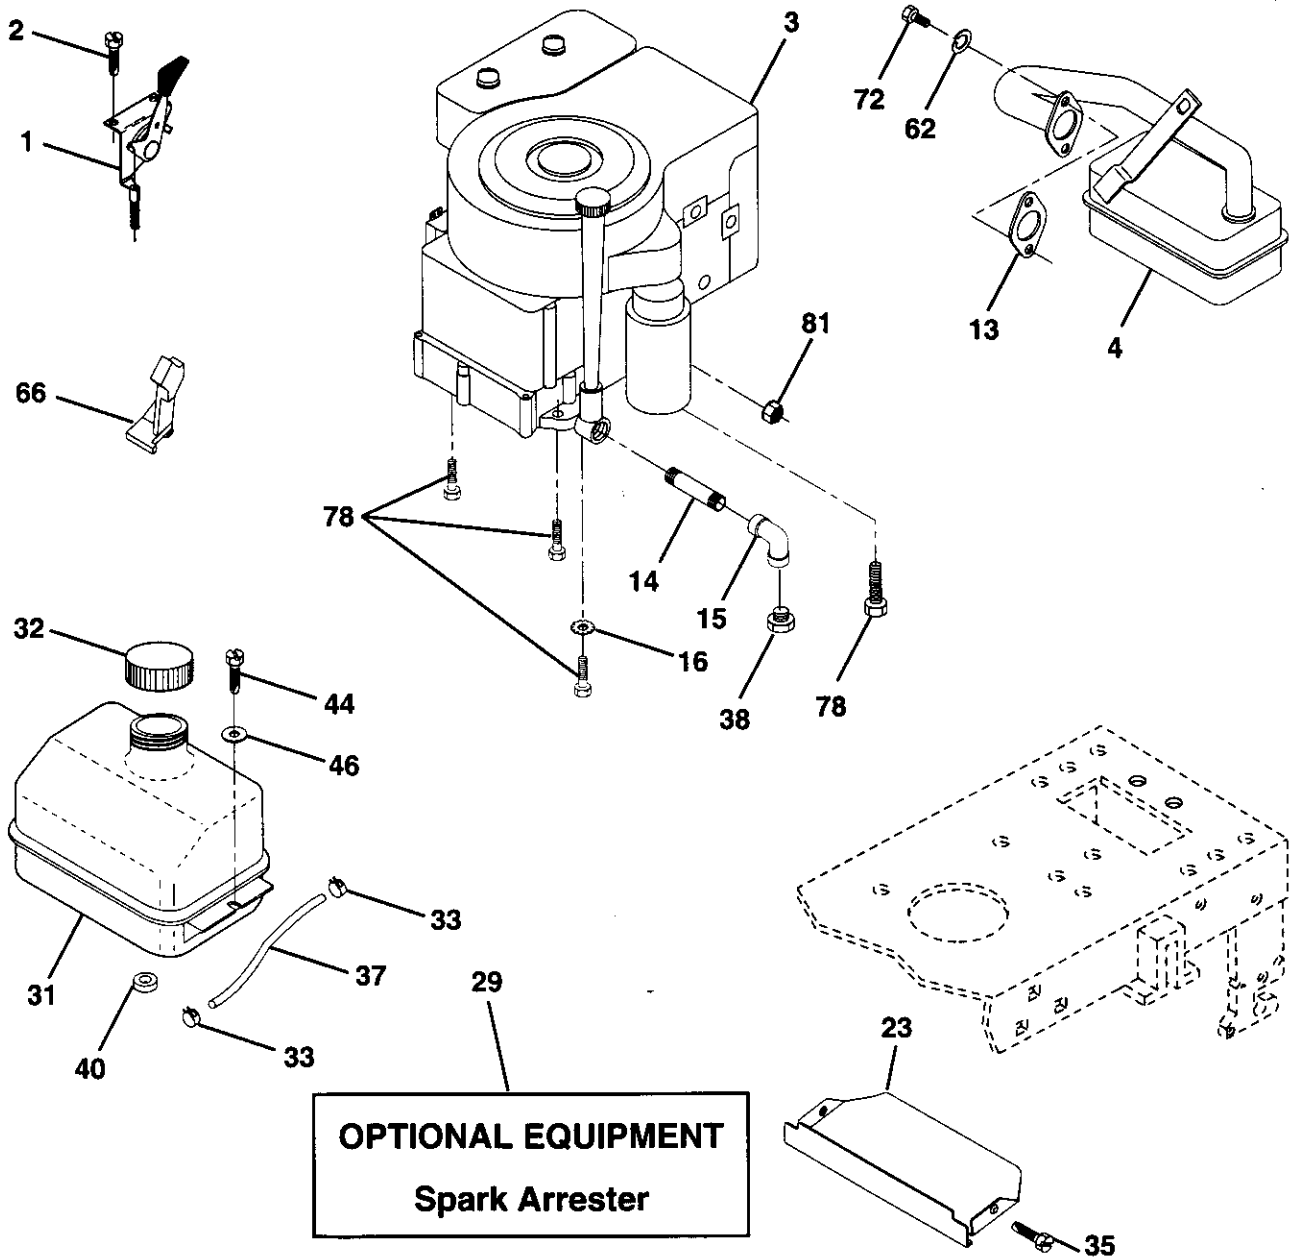

## STEERING ASSEMBLY

**NOTE:** All component dimensions given in U.S. inches.  
1 inch = 25.4 mm.

**F**  
**ENGINE**

**F**  
**ENGINE**

KEY NO.	PART NO.	DESCRIPTION
1	532141359	Control Th/ch Lh Flag Eec
2	817720410	Screw Hex Thd Cut 1/4-20x5/8 T
3	-----	Engine B&S Model No. 288707
4	532137348	Muffler LT B&S 12/12 5 HP
13	532272293	Gasket Eng 1 313 Id Tin Plated
14	813280324	Nipple Pipe 3/8 Npt X 3"
15	813200300	Elbow Std 90 Degree 3/8-18 Npt
16	811050600	Washer Lock Ext Tooth 3/8
23	532159880	Shield Brn/Dbr Guard
29	532137180	Kit Spark Arrecter
31	532109202	Tank Fuel Front 1.25
32	532140527	Cap Asm Fuel W/sym Vented
33	532123487	Clamp Hose Blk
35	817490512	Screw Thdrol 5/16-18 x 3/4
37	532137040	Line Fuel 20"
38	-----	Plug Oil Drain (Order From Engine Manufacturer)
40	532124028	Bushing Snap Nyl Blk Fuel Line
44	817490412	Screw Hexwsh Thdrol 1/4-20x3/4
46	819091416	Washer 9/32 X 7/8 X 16 Ga.
62	810040500	Washer Lock Hvy Hlcl Spr 5/16
66	532127951	Stop Throt 3000 Rpm
72	871070512	Screw Hexhd Cap 5/16-18x3/4
78	817490620	Screw Thdrol 3/8-16x1-1/4 TYTT
81	532128861	Nut Flange 1/4-20