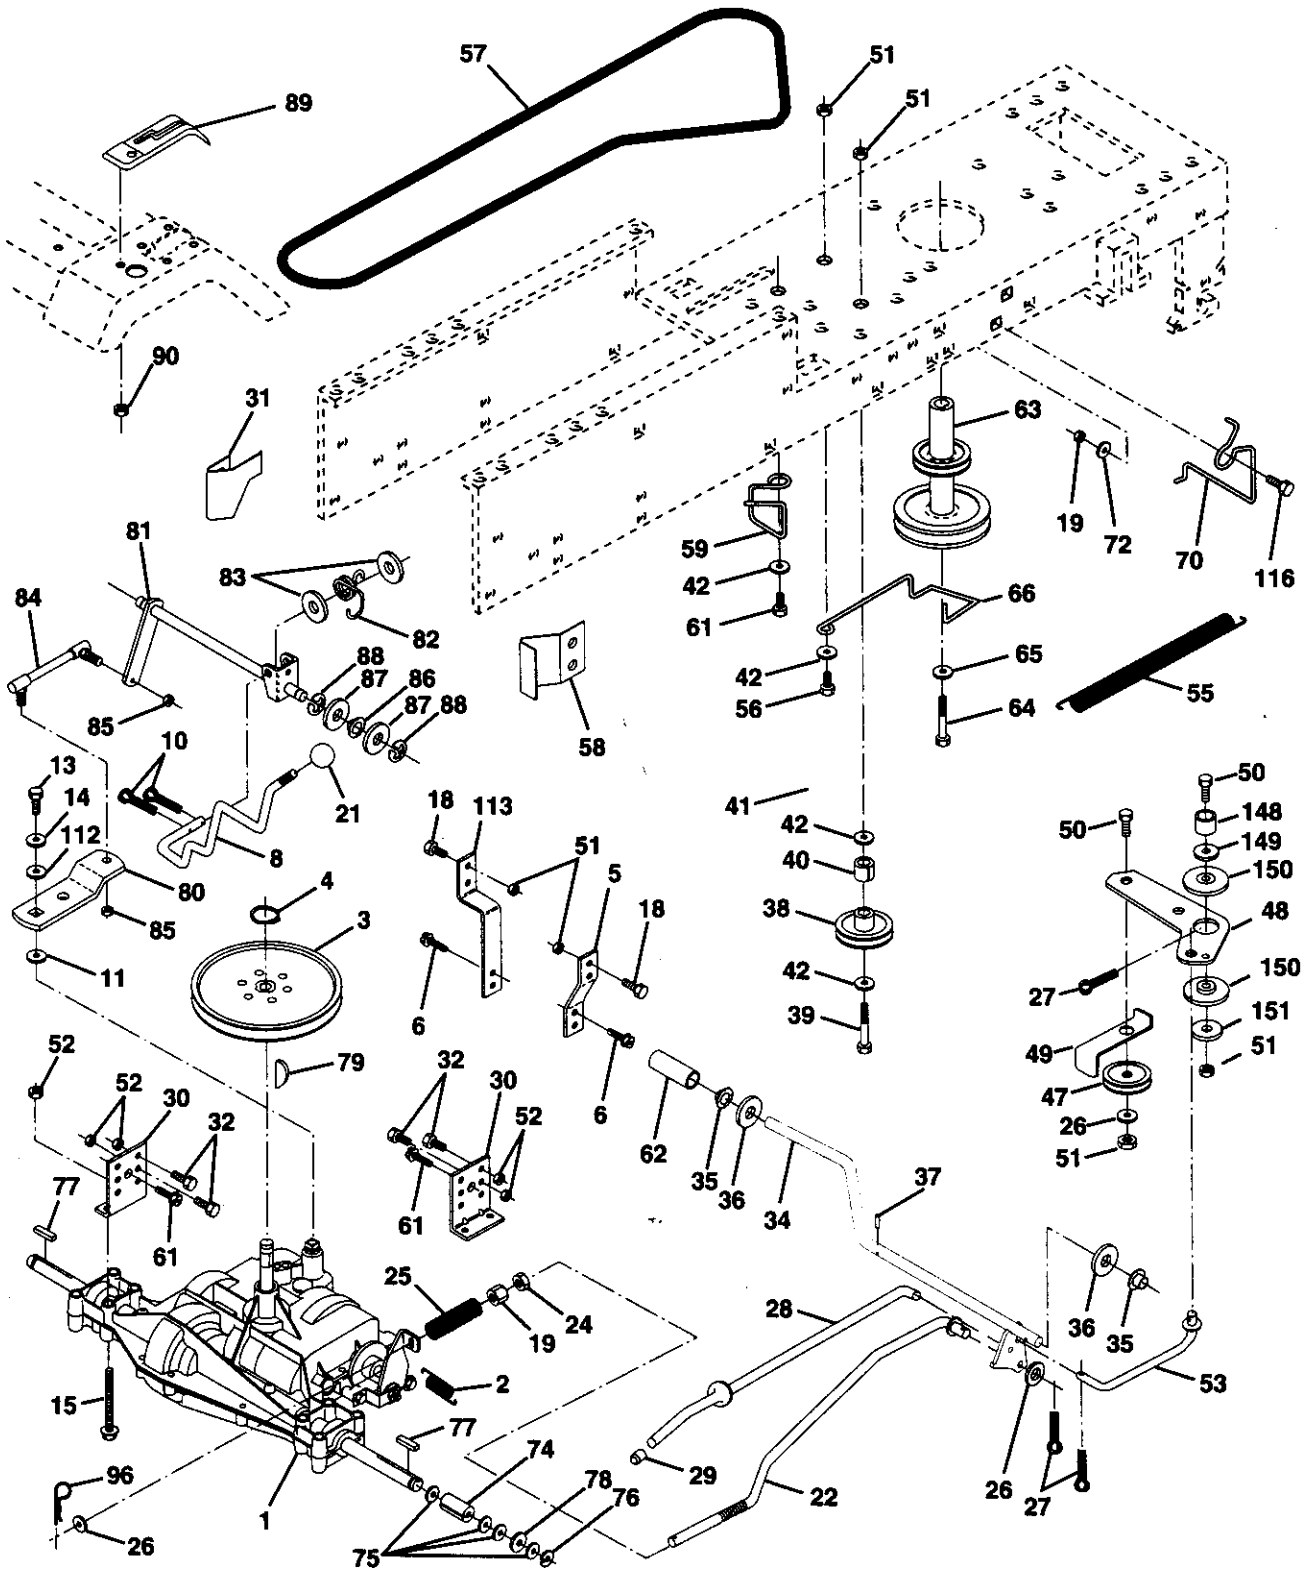

**NOTE:** All component dimensions given in U.S. inches.  
1 inch = 25.4 mm.

L  
DRIVE

**L**  
**DRIVE**

KEY NO.	PART NO.	DESCRIPTION	KEY NO.	PART NO.	DESCRIPTION
1	-----	Transaxle (See Breakdown) Peerless 205-507B	53	532105710	Link Clutch
2	532146682	Spring Return Brake T/a Zinc	55	532105709	Spring Return Clutch 6 75
3	532123666	Pulley Transaxle 18" tires	56	874760620	Bolt Fin Hx 3/8-16 X 1/4
4	812000028	Ring Retainer # 5100-62	57	531020665	V-Belt Ground Drive 95 25
5	532121520	Strap Torque 30 Degrees	58	532127274	Keeper Belt RH LT Pnt/zinc 16g
6	817490512	Screw Thdrol 5/16-18 X 3/4 TYT	59	532140312	Keeper Belt Span Ctr
8	532141003	Rod Shifter	61	817490612	Screw Thdrol 3/8-16x3/4 Ty-tt
10	876020416	Pin Cotter 1/8 X 1 Cad	62	532124872	Cover Pedal Blk Round
11	532105701	Washer Plate Shf 388 Sq Hole	63	532140186	Engine Pulley LT/YT
13	874550412	Bolt 1/4-28 Unf Gr 8 W/Patch	64	871170764	Bolt Hex
14	810040400	Washer Lock Hvy Helical 1/4	65	810040700	Washer Lock Hvy Hlcl Spr 7/16
15	874490544	Bolt Hex 5/16-18 Gr. 5	66	532154778	Keeper Belt Engine Foolproof
18	874780616	Bolt, Fin Hex 3/8-16 UNC x 1 Gr. 5	70	532134683	Guide Belt Mower Drive RH
19	873800600	Nut Lock 3/8-16 Unc	72	819132012	Washer 13/32 X 1-1/4 X 12 Ga
21	532106933	Knob	74	532137057	Spacer Axle
22	532130804	Rod Brake Blk Zinc 26 840	75	532121749	Washer 25/32 X 1 1/4 X 16 Ga
24	873350600	Nut Hex Jam 3/8-16 Unc	76	812000001	E-ring #5133-75
25	532106888	Spring Rod Brake 2 00 Zinc	77	532123583	Key Square 2 0 X 1845/ 1865
26	819131316	Washer 13/32 X 13/16 X 16 Ga	78	532121748	Washer 25/32 X 1-5/8 X 16 Ga
27	876020412	Pin Cotter 1/8 X 3/4 Cad	79	532125096	Key Woodruff #9 3/16 x 3/4
28	532145204	Rod Brake Parking LT/YT	80	532131486	Arm Shift
29	532071673	Cap Brake Parking Black	81	532161076	Shaft Asm Cross 18" t
30	532130807	Bracket Mtg Transaxle	82	532123782	Spring Torsion T/a
31	532127275	Keeper Belt LH LT 14 Ga	83	819171216	Washer 17/32 X 3/4 X 16 Ga
32	874760512	Bolt Hex Hd 5/16-18unc X 3/4	84	532123793	Rod Shift
34	532155071	Shaft Asm Pedal Foot	85	532150360	Nut Lock Center 1/4 - 28 FNTHD
35	532120183	Bearing Nylon Blk 629 Id	86	532157480	Bushing
36	819211616	Washer 21/32 X 1 X 16 Ga	87	819212016	Washer 21/32 X 1-1/4 X 16 Ga
37	532124963	Pin Roll 3/16 X 1"	88	812000008	Ring Klip #5304-62
38	532123674	Pulley Idler Flat	89	532139963	Console Shift
39	874760644	Bolt Fin Hex 3/8-16unc X 2-3/4	90	532124346	Nut Self-thd Wsh-hd 1/4 Zinc
40	532124965	Spacer Split 395 X 59 Bzp	96	532124788	Retainer Spring 1"
41	532154777	Keeper Belt Retainer Idler Foolproof	112	819091210	Washer 9/32 x 3/4 x 10 Ga.
42	819131312	Washer 13/32 X 13/16 X 12 Ga	113	532127285	Strap Torque LT
47	532127783	Pulley Idler V Groove Plastic	116	872110610	Bolt Rdhd Sq Neck 3/8-16 x 1.25
48	532154407	Bellcrank Nylon Collared	148	532159103	Spacer
49	532123205	Retainer Belt Style Spring	149	532122052	Spacer Retainer PM Mower
50	874760624	Bolt Hex Hd 3/8-16unc X 1-1/2	150	532150935	Bushing Nylon Collared
51	873680600	Nut Crownlock 3/8-16 Unc	151	819133210	Washer 13/32 x 2 x 10 Ga.
52	873680500	Nut Crownlock 5/16-18 Unc			