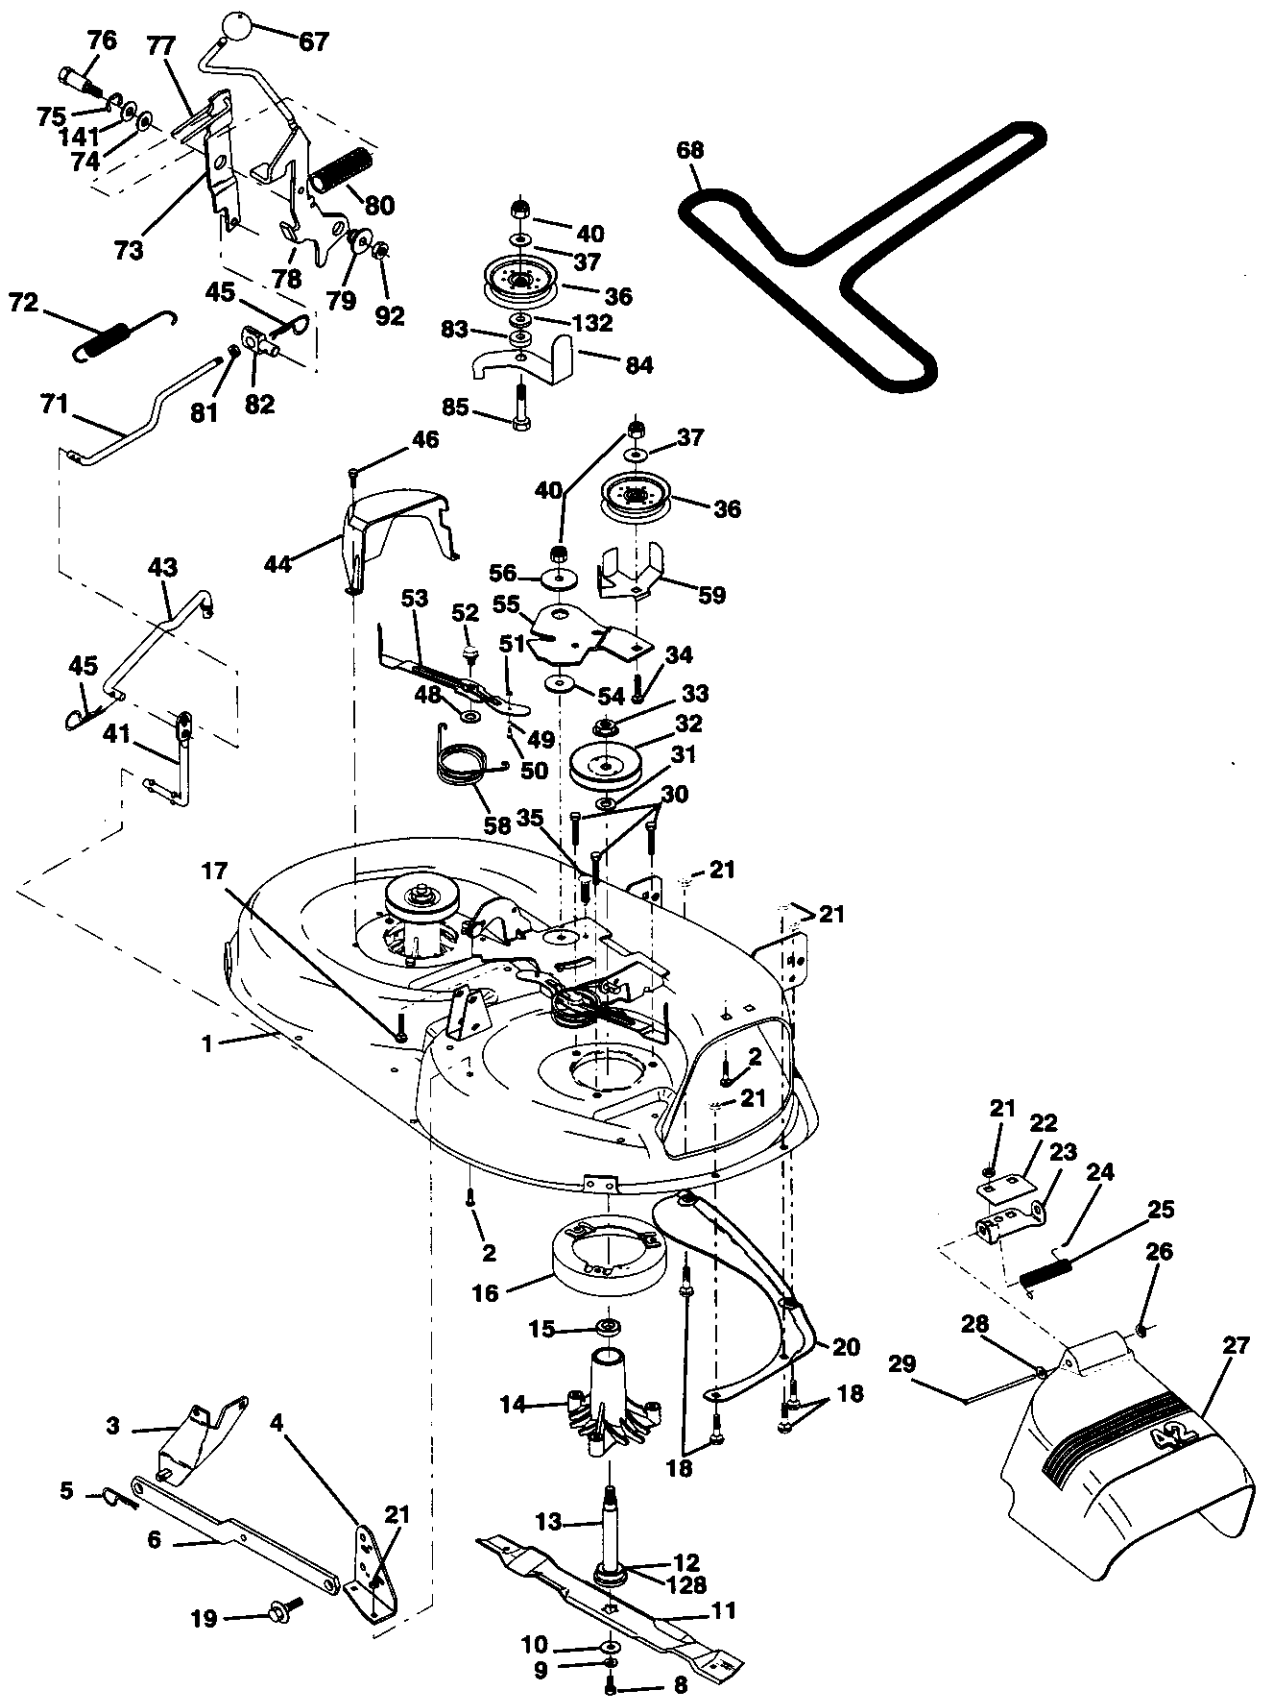

M MOWER

M

MOWER

KEY NO.	PART NO.	DESCRIPTION	KEY NO.	PART NO.	DESCRIPTION
1	532144393	Housing Asm Mower 42" T-Path	45	532124788	Spring Retainer 1" Zinc/cad
2	872140506	Bolt Rdhd Sqnk 5/16-18unc X3/4	46	532137729	Screw Hex Thd Cut 1/4-20x5/8 T
3	532138017	Bracket Asm Fr Sway Bar 38/42	48	532133944	Washer Hardened Smaller
4	532138440	Bracket Asm Deck 42" sway Bar	49	532155066	Roller Asm Cam Follower 42" dec
5	532124670	Retainer Spring	50	532131340	Bolt Shldr 10-24 Zinc Gr 5 42"
6	532130832	Arm Suspension Rear	51	532069180	Nut Lock #10-24 Unc
8	532850857	Bolt 3/8 - 24 X 1.25 Gr 8	52	532139888	Bolt Shoulder 5/16-18 Unc Blkz
9	810030600	Washer Lock Hvy 3/8 Unplated	53	532157388	Arm Asm Pad Brake
10	532140296	Washer Hard Blade Mower	54	532133943	Washer Hardened
11	531020663	Blade Mower High Lift	55	532155046	Arm Idler 42" mower LT/YT
12	532129895	Bearing Ball # 6204 (Mandrel)	56	532122052	Spacer Retainer Pm Mower
13	532137645	Shaft Asm W/Lower Bearing	58	532140086	Spring Torsion Brakes 42"
14	532128774	Housing Mandrel Vented (Machd)	59	532141043	Guard TUV Idler
15	532110485	Bearing Ball Mandrel	67	532162132	Knob Rd
16	532140329	Stripper Round Mower	68	531020670	V-Belt Mower
17	872110610	Bolt Rdhd Sqnk 3/8-16 X 1-1/4	71	532142427	Rod Clutch Primary 38/42
18	872140505	Bolt Carr 5/16-18 X 5/8	72	532131870	Spring Return
19	532132827	Bolt Shoulder	73	532127847	Arm Clutch Secondary
20	532159770	Baffle Vortex 42"	74	532121748	Washer 25/32 X 1-5/8 X 16 Ga
21	873680500	Nut Crown Lock 5/16-18	75	812000029	Ring Klip #15304-75
22	532134753	Stiffener Bracket 42" deck	76	532128903	Bolt Shoulder 3/8-16 Unc 1 44
23	532131267	Bracket Deflector Mower 42"	77	532127845	Keeper Spring 4 000
24	532105304	Cap Sleeve 80x 112 Blk Mower	78	532160570	Arm Asm Clutch Primary
25	532123713	Spring Torsion Deflector 2 52	79	532127498	Bushing 747 Od X 794 Lg Brass
26	532110452	Nut Push Phos & Oil	80	532153701	Spring Clutch Mower
27	532130968	Shield Deflector Mower 42"	81	873350600	Nut Hex Jam
28	819111016	Washer 11/32 X 5/8 X 16 Ga.	82	532142028	Trunnion Adj.
29	532131491	Rod Hinge 42" 6 75 Wlg	83	532120958	Washer Sintered
30	532157722	Screw Thdrol Washer Head	84	532156084	Keeper Belt Idler
31	532129963	Washer Spacer Mower Vented	85	872140618	Bolt RdHd Sqnk 3/8-16 x 2-1/4 Gr. 5
32	532153535	Pulley Mandrel 42/44/50	92	873800600	Nut Lock Hex v/Wsh 3/8-16 Unc
33	532137266	Nut 9/16 Top Lock Fing Oil Dip	128	532153390	Washer Felt
34	872110614	Bolt Rdhd 3/8-16unc X 1-3/4 Gr5	132	819132203	Spacer Washer 13/32 I.D. x 1-3/8 O.D. x 1/4
35	532133835	Fastner Christmas Tree	141	532124931	Washer Thrust .75 x 1.230
36	532131494	Pulley Idler Flat 3 060	--	532144783	Deck Serv 42" Mech Vent
37	819131316	Washer 13/32 X 13/16 X 16	--	532130794	Mandrel Asm Service (Includes Key Nos. 8-10, 12-15, 31 and 33)
40	873680600	Nut, Crownlock 3/8-16 UNC			
41	532133551	Rod Pivot W/nibs			
43	532140083	Rod Clutch Secondary W/nibs			
44	532140088	Guard Mandrel LH Black			

NOTE: All component dimensions given in U.S. inches
1 inch = 25.4 mm