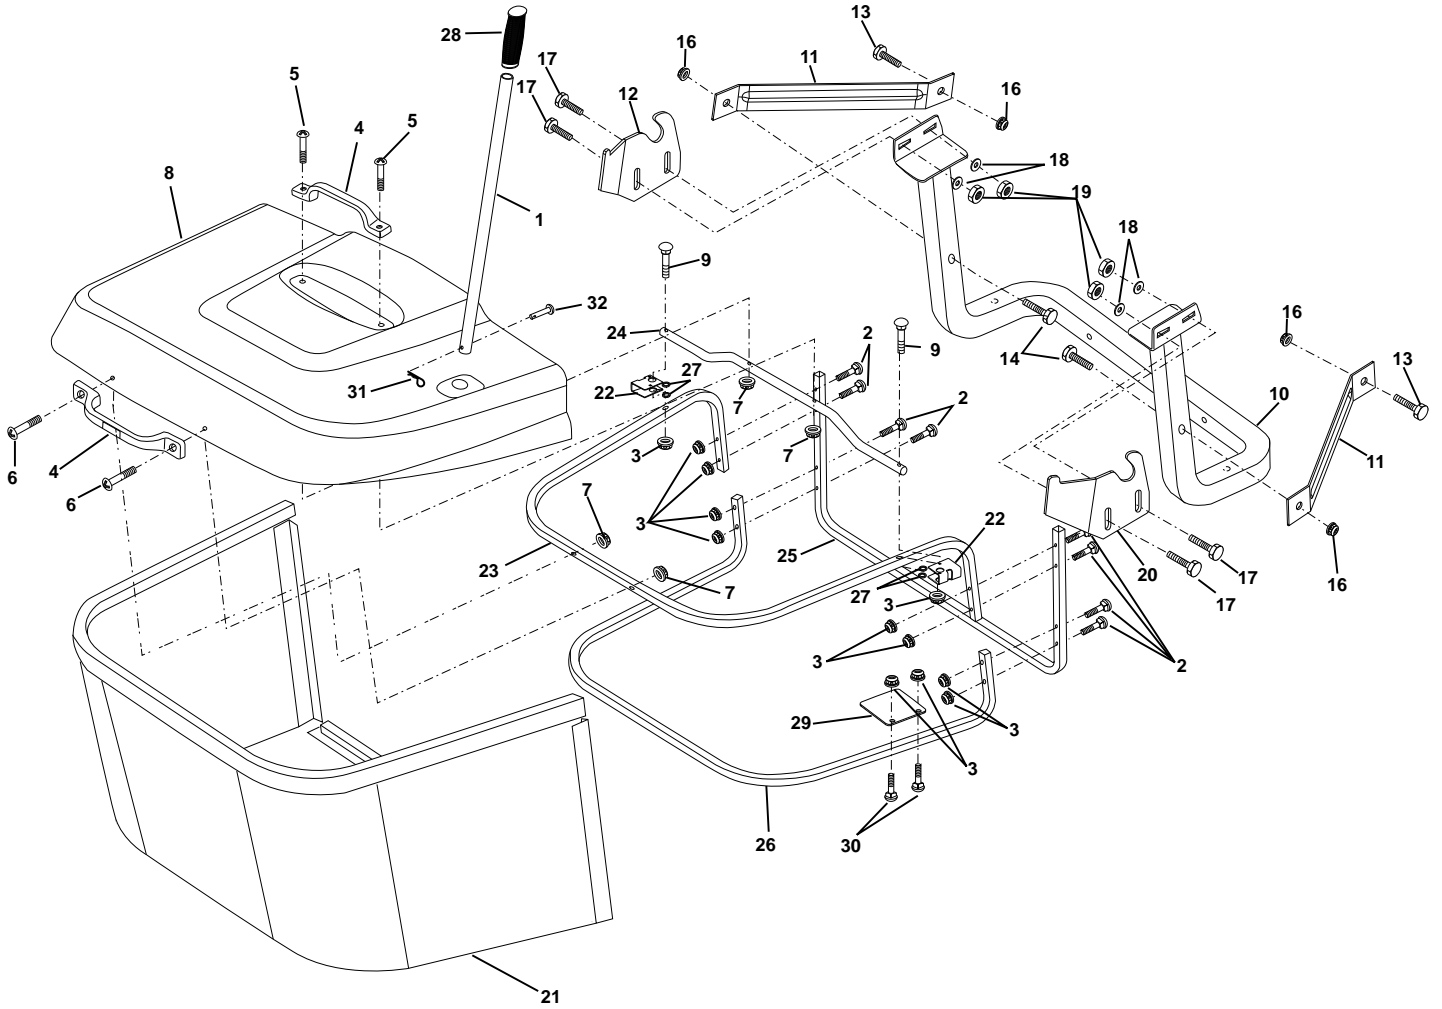

REPAIR PARTS

TRACTOR- -MODEL NO. 125CRD (P125CRDA) PRODUCT NO. 954 12 00-23
BAGGER

REPAIR PARTS

TRACTOR- -MODEL NO. 125CRD (P125CRDA) PRODUCT NO. 954 12 00-23
BAGGER

KEY NO.	PART NO.	DESCRIPTION
1	532165249	Tube Handle Bagger CRD
2	872140416	Bolt Carriage 1/4-20 x 2.0 Gr.5
3	532123976	Nut Lock 1/4 Lge Flg Gr. 5 Zinc
4	532165693	Handle Grab Plastic Black
5	874981024	Screw Pan Head #10-24 x 1.50 Blk
6	874981032	Screw Pan Hd
7	532059931	Nut Lock #10-24 Flg Gr.5 Zinc
8	532168792	Cover Bagger Plastic CRD MS421
9	872140418	Bolt Carriage 1/4-20 x 2.25d x Gr.5
10	532165716	Support AsmWldmnt Bagger CRD
11	532165719	Bracket Support Upper Bag CRD
12	532165735	Bracket Pivot Bagger Lh CRD
13	872110606	Bolt Rdhd Sht Sqnk 3/8-16 x 3/4
14	874520640	Bolt Hex 3/8-16 x 2-1/2 Gr.5
16	873900600	Nut Lock Flg 3/8-16 Unc
17	872140506	Bolt Rdhd Sht Sqnk 5/16 -18 Unc x 3/4
18	819112016	Washer 11/32 x 1.25 x 16 Ga.
19	873800500	Nut Lock Hex W/Ins 5/16-18 Unc PI
20	532165736	Bracket Pivot Bagger RH CRD
21	532165780	Bag Asm CRD
22	532165781	Bracket Side Bagger CRD
23	532165782	Tube Upper Bagger CRD
24	532165783	Tube Pivot Bagger CRD
25	532165784	Tube Front Bagger CRD
26	532165785	Tube Lower Bagger CRD
27	532165786	Grommet Extruded Cut1/8
28	532165787	Grip Handle Black
29	532165839	Plate Stop Bagger handle CRD
30	872140410	Bolt Carriage 1/4-20 x 1 Gr.5
31	532124788	Retainer Spring 1" Zinc/Cad
32	532126875	Rivet Rd Hd Drilled 3/8 Dia

NOTE: All component dimensions given in U.S. inches
1 inch = 25.4 mm