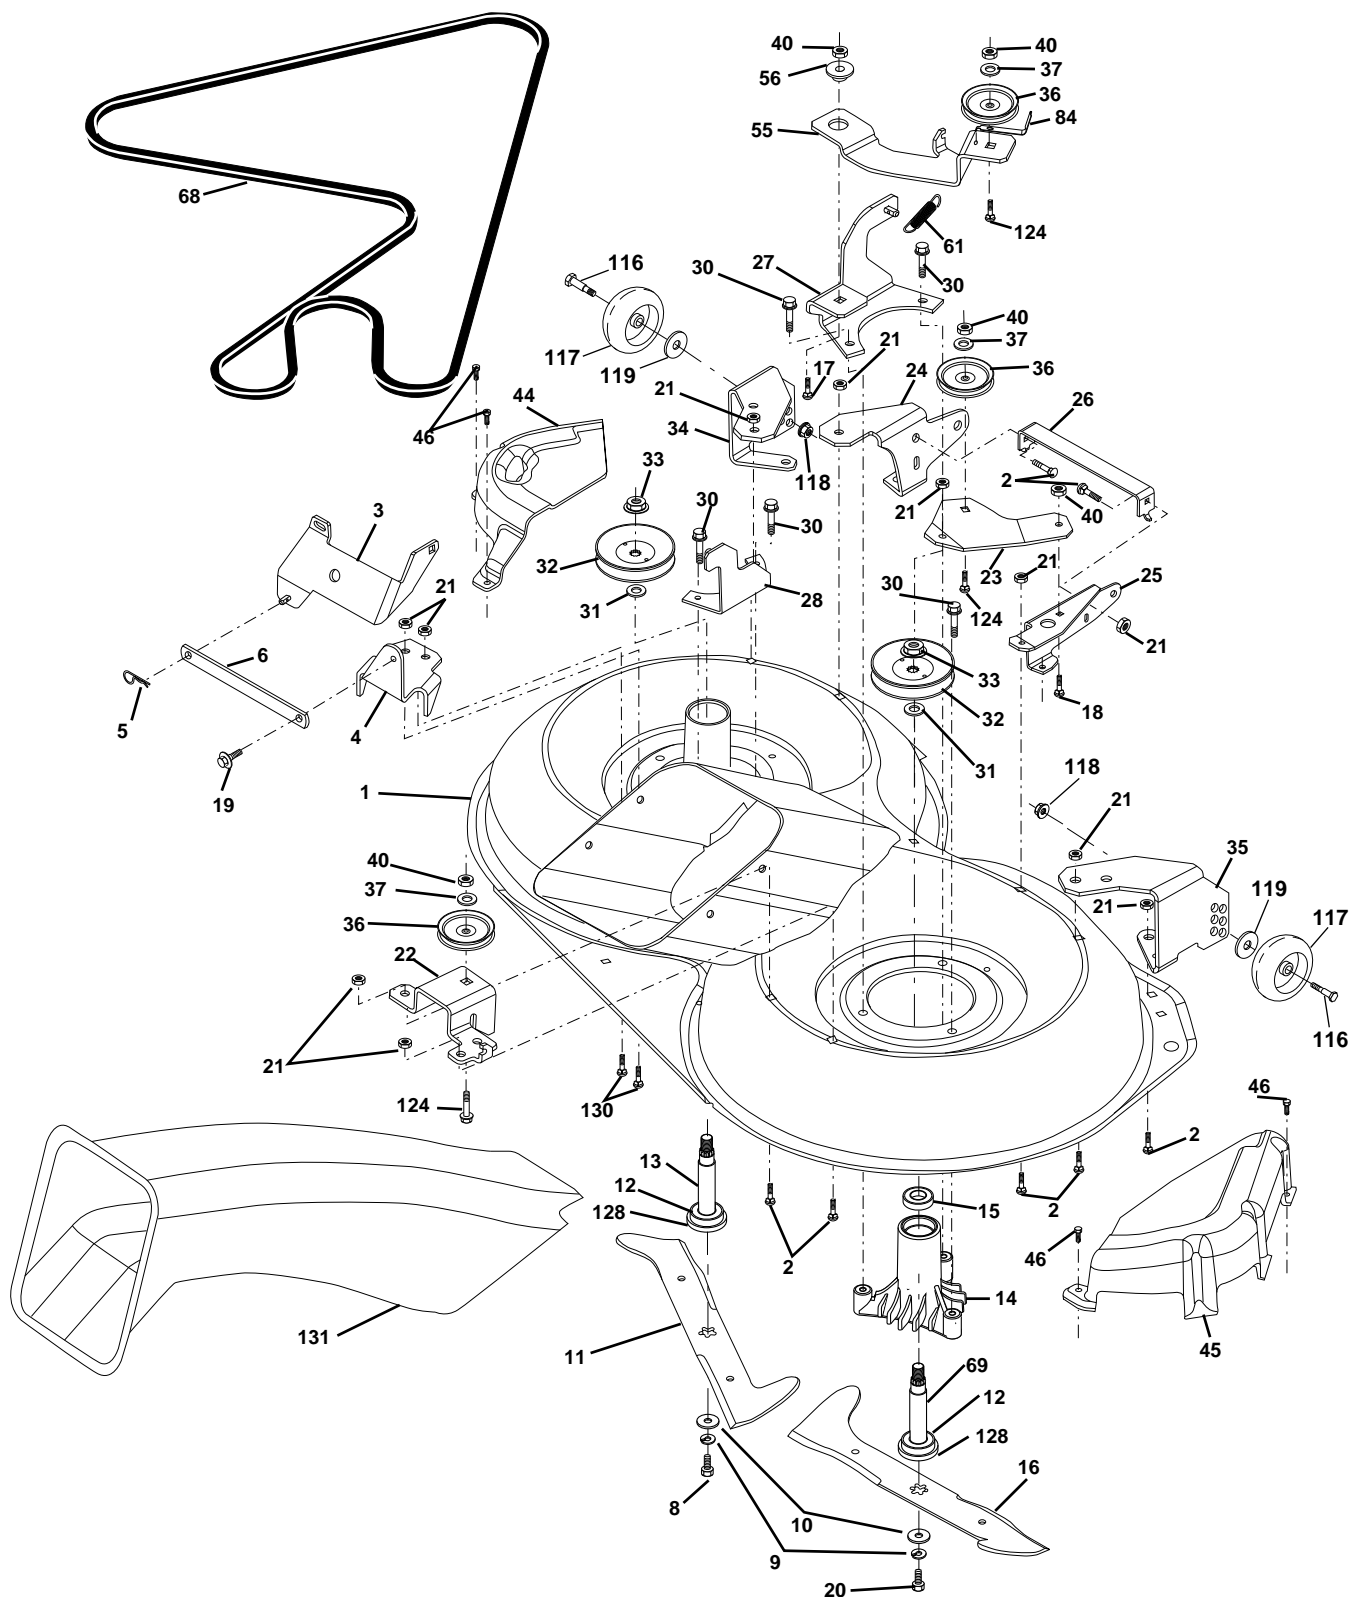

REPAIR PARTS

TRACTOR- -MODEL NO. 125CRD (P125CRDA) PRODUCT NO. 954 12 00-23
MOWER

REPAIR PARTS

TRACTOR- -MODEL NO. 125CRD (P125CRDA) PRODUCT NO. 954 12 00-23

MOWER

KEY NO.	PART NO.	DESCRIPTION	KEY NO.	PART NO.	DESCRIPTION
1	532165552	Housing Asm. Mower 92 CRD	33	532137266	Nut Flg Top Lock Cntr B 9/16
2	872140506	Bolt Rdhd Sqnk 5/16-18 Unc x 3/4	34	532165239	Bracket Gauge Wheel Lf 92 CRD
3	532165569	Bracket Asm. S-Bar Chass 92 CRD	35	532165238	Bracket Gauge Wheel Rf 92 CRD
4	532165558	Bracket Bar Sway Deck 92 CRD	36	532146763	Pulley Idler V-Groove Dim 4.25
5	532124670	Retainer Spring	37	819131316	Washer 11/32 x 13/16 x 16 Ga
6	532165557	Bar Sway 92 CRD	40	873680600	Nut Crownlock 3/8-16 Unc
8	532850857	Bolt 3/8-24 x 1.25 Gr8 Patched	44	532165724	Cover Mandrel Lh 92 CRD
9	810030600	Washer Lock Hvy 3/8 Unplated	45	532165556	Cover Mandrel Rh 92 CRD
10	532140296	Washer Hard Blade Mower vented	46	532137729	Screw Thd Roll 1/4-20 x 5/8
11	532165560	Blade 3-1 Lh 92 CRD	55	532165445	Arm Idler 92 CRD
12	532129895	Bearing Ball #6204 (Mandrel)	56	532122052	Spacer Retainer PM Mower
13	532137645	Shaft Asm. W/Lower Bearing	61	532165945	Spring Tension Belt
14	532128774	Housing Mandrel Vented (Machd)	68	532165555	Hex-Belt 92 Mower 105AA
15	532110485	Bearing Ball Mandrel	69	532165482	Shaft Asm W/Lwr Brg Rh Thd CRD
16	532165561	Blade 3-1 Rh 92 CRD	84	532156085	Keeper Belt Idler
17	872140610	Bolt Carriage 3/8-16 x 1-1/4	116	532137644	Bolt Shoulder
18	872110608	Bolt Rdhd Sqnk 3/8-16 x 1 Gr5	117	532133957	Wheel Gage Donut Wide
19	532132827	Bolt Shoulder 5/16-18 Thd Form	118	873930600	Nut Centerlock 3/8-16 Unc
20	532165484	Bolt 3/8-24 x 1.25 Gr8 Ptch Lhthd	119	819121414	Washer 3/8 x 7/8 x 14 Ga.
21	873680500	Nut Crown Lock 5/16-18	124	872110612	Bolt Carr Sh 3/8-16 x 1-1/2 Gr5
22	532165243	Bracket Idler Sprt RR 92 CRD	128	532153390	Washer Felt
23	532165446	Bracket Idler Sprt RF 92 CRD	130	872110506	Bolt Rdhdsqnk 5/16-18 Unc x 3/4
24	532165242	Bracket Suspension LF 92 CRD	131	532165661	Chute Bagger CRD 92cm
25	532165244	Bracket Suspension RF 92 CRD	--	532130794	Mandrel Asm Service
26	532165237	Brace Support Susp Frt CRD	--	532165579	Mandrel Asm CRD Lh Threads SVC
27	532165568	Bracket Asm. Susp RR 92 CRD	--	532165578	Deck Mower Complete
28	532165567	Bracket Asm. Susp LR 92 CRD			
30	532157722	Screw Thd Rolling Washer Head			
31	532129963	Washer Spacer Mower Vented			
32	532153531	Mandrel Pulleys 36 & 46			

NOTE: All component dimensions given in U.S. inches
1 inch = 25.4 mm