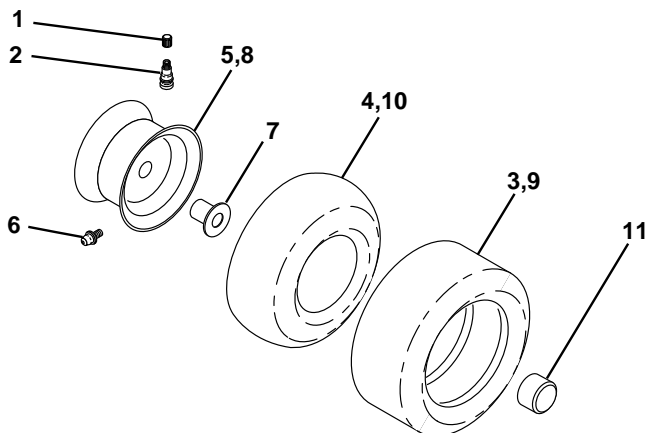

KEY NO.	PART NO.	DESCRIPTION
14	872050412	Bolt Rdhd Sht Nk 1/4-20x1-1/2
15	532134300	Spacer Split
16	532121250	Spring Cprsn Plate SW 1.310 Ga
17	532123976	Nut Lock 1/4 Lge Flg Gr 5 Zinc
21	532153236	Bolt Shoulder 5/16-18 Unc-2A
22	873800500	Nut Hex Lock w/Ins 5/16-18
24	819171912	Washer 17/32 X 1-3/16 X 12 Ga.
25	532127018	Bolt Shoulder 5/16-18 X 62

NOTE: All component dimensions given in U.S. inches.
1 inch = 25.4 mm

REPAIR PARTS

TRACTOR- -MODEL NO. 125CRD (P125CRDA) PRODUCT NO. 954 12 00-23

DECALS

KEY NO.	PART NO.	DESCRIPTION
1	532145498	Decal Read Owner's Manual Sym
2	532168409	Decal Hp Engine
3	532167151	Decal Hood Rh
4	532167152	Decal Hood Lh
5	532140986	Decal Grille
6	532126187	Decal 100 DBA
7	532159713	Decal Panel Side
8	532145437	Decal Europe Stand Ce
9	532140987	Decal Fender Logo
10	532145005	Decal Bat Dan/Poi P/L Sym Wpn
11	532145494	Decal Mower Cut Finger Symbol
12	532159737	Decal Brake/Clutch Symbol Lt
13	532166959	Decal Warn Back Plate CRD

WHEELS & TIRES

KEY NO.	PART NO.	DESCRIPTION
1	532059192	Cap Value Tire
2	532065139	Stem Value
3	532106222	Tire F Ts 15 X 6 0 - 6 Service
4	532059904	Tube Inner Front #35060
5	532125121	Rim Asm 6"front Service
6	532124957	Fitting Grease
7	532124959	Bearing Flange
8	532138337	Rim Asm 8"rear White Service
9	532124635	Tire R Ts 18 x 8.5-8 Service
10	532124926	Tube Rear 9 5 X 8 Service
11	532104757	Cap Axle Blk 1 50 X 1 00
--	532144334	Sealant, Tire (10 oz. tube)

NOTE: All component dimensions given in U.S. inches
1 inch = 25.4 mm

REPAIR PARTS

TRACTOR- -MODEL NO. 125CRD (P125CRDA) PRODUCT NO. 954 12 00-23
ENGINE

REPAIR PARTS

TRACTOR- -MODEL NO. 125CRD (P125CRDA) PRODUCT NO. 954 12 00-23
ENGINE