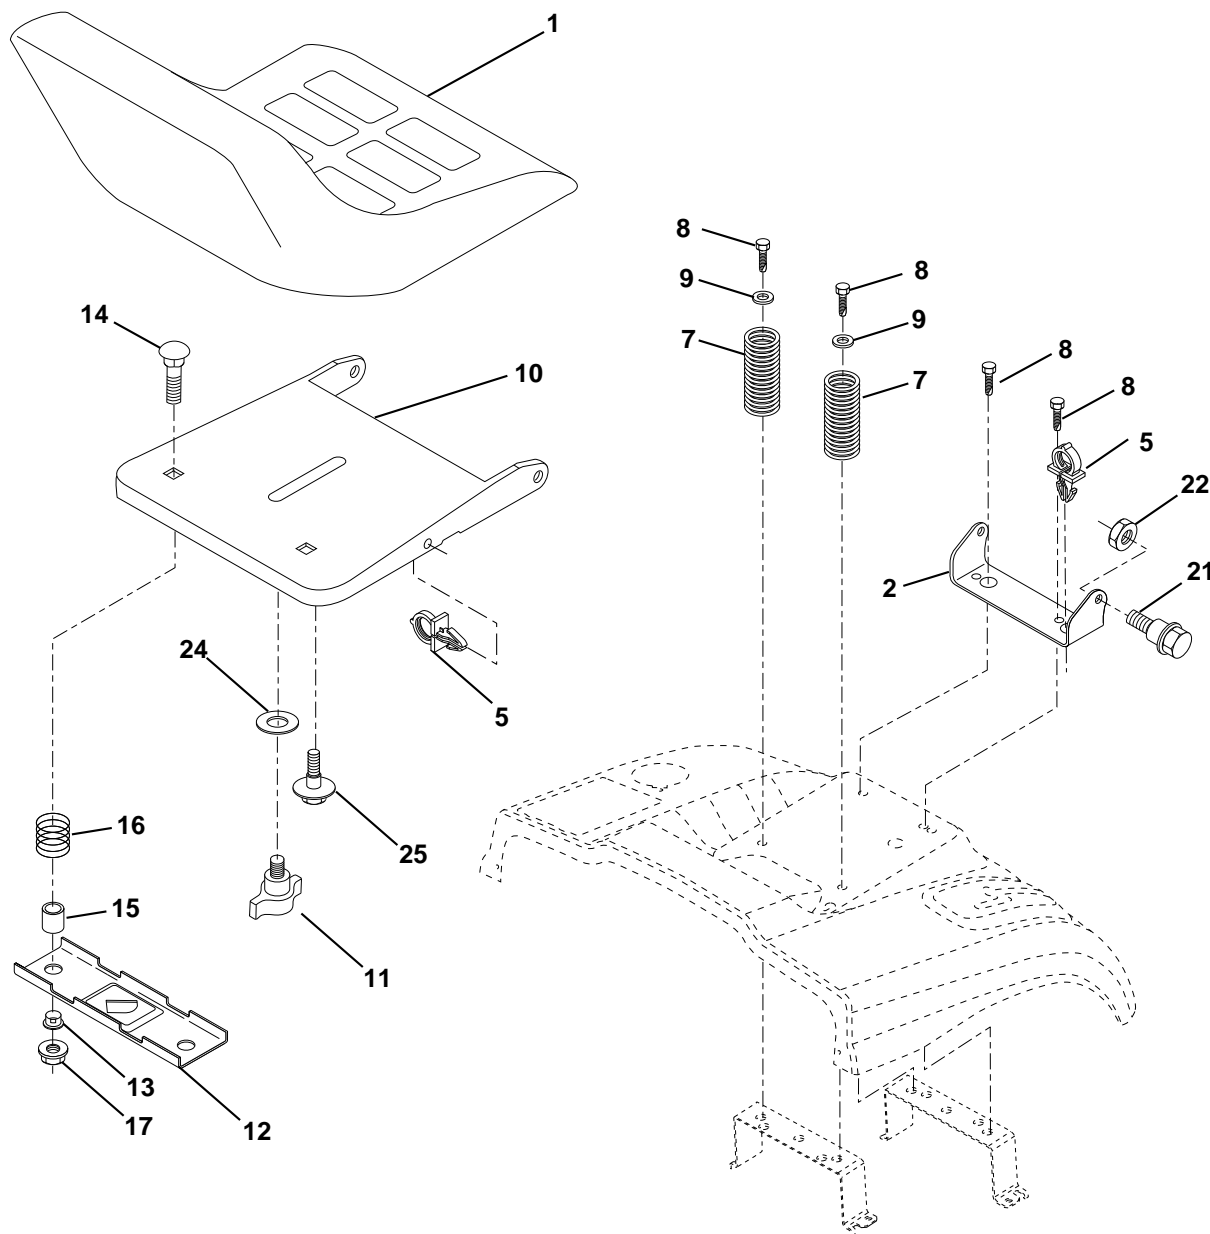

NOTE: All component dimensions given in U.S. inches
1 inch = 25.4 mm

REPAIR PARTS

TRACTOR- -MODEL NO. 125CRD (P125CRDA) PRODUCT NO. 954 12 00-23
STEERING ASSEMBLY

REPAIR PARTS

TRACTOR- -MODEL NO. 125CRD (P125CRDA) PRODUCT NO. 954 12 00-23
STEERING ASSEMBLY

NOTE: All component dimensions given in U.S. inches.
1 inch = 25.4 mm.

REPAIR PARTS

TRACTOR- -MODEL NO. 125CRD (P125CRDA) PRODUCT NO. 954 12 00-23

SEAT ASSEMBLY

KEY NO.	PART NO.	DESCRIPTION
1	532140839	Seat
2	532140551	Bracket Pnt Pivot Seat (blk)
5	532145006	Clip Push In Hinged
7	532124181	Spring Seat Cprsn 2 250 Blk Zi
8	817490616	Screw Thdrol 3/8-16 X 1 Ty-tt
9	819131614	Washer 13/32 X 1 X 14 Ga
10	532155925	Pan Pnt Seat (blk)
11	532166369	Knob Seat Adj. Wingnut
12	532121246	Bracket Pnt Mounting Switch
13	532121248	Bushing Snap Blk Nyl 50 Id