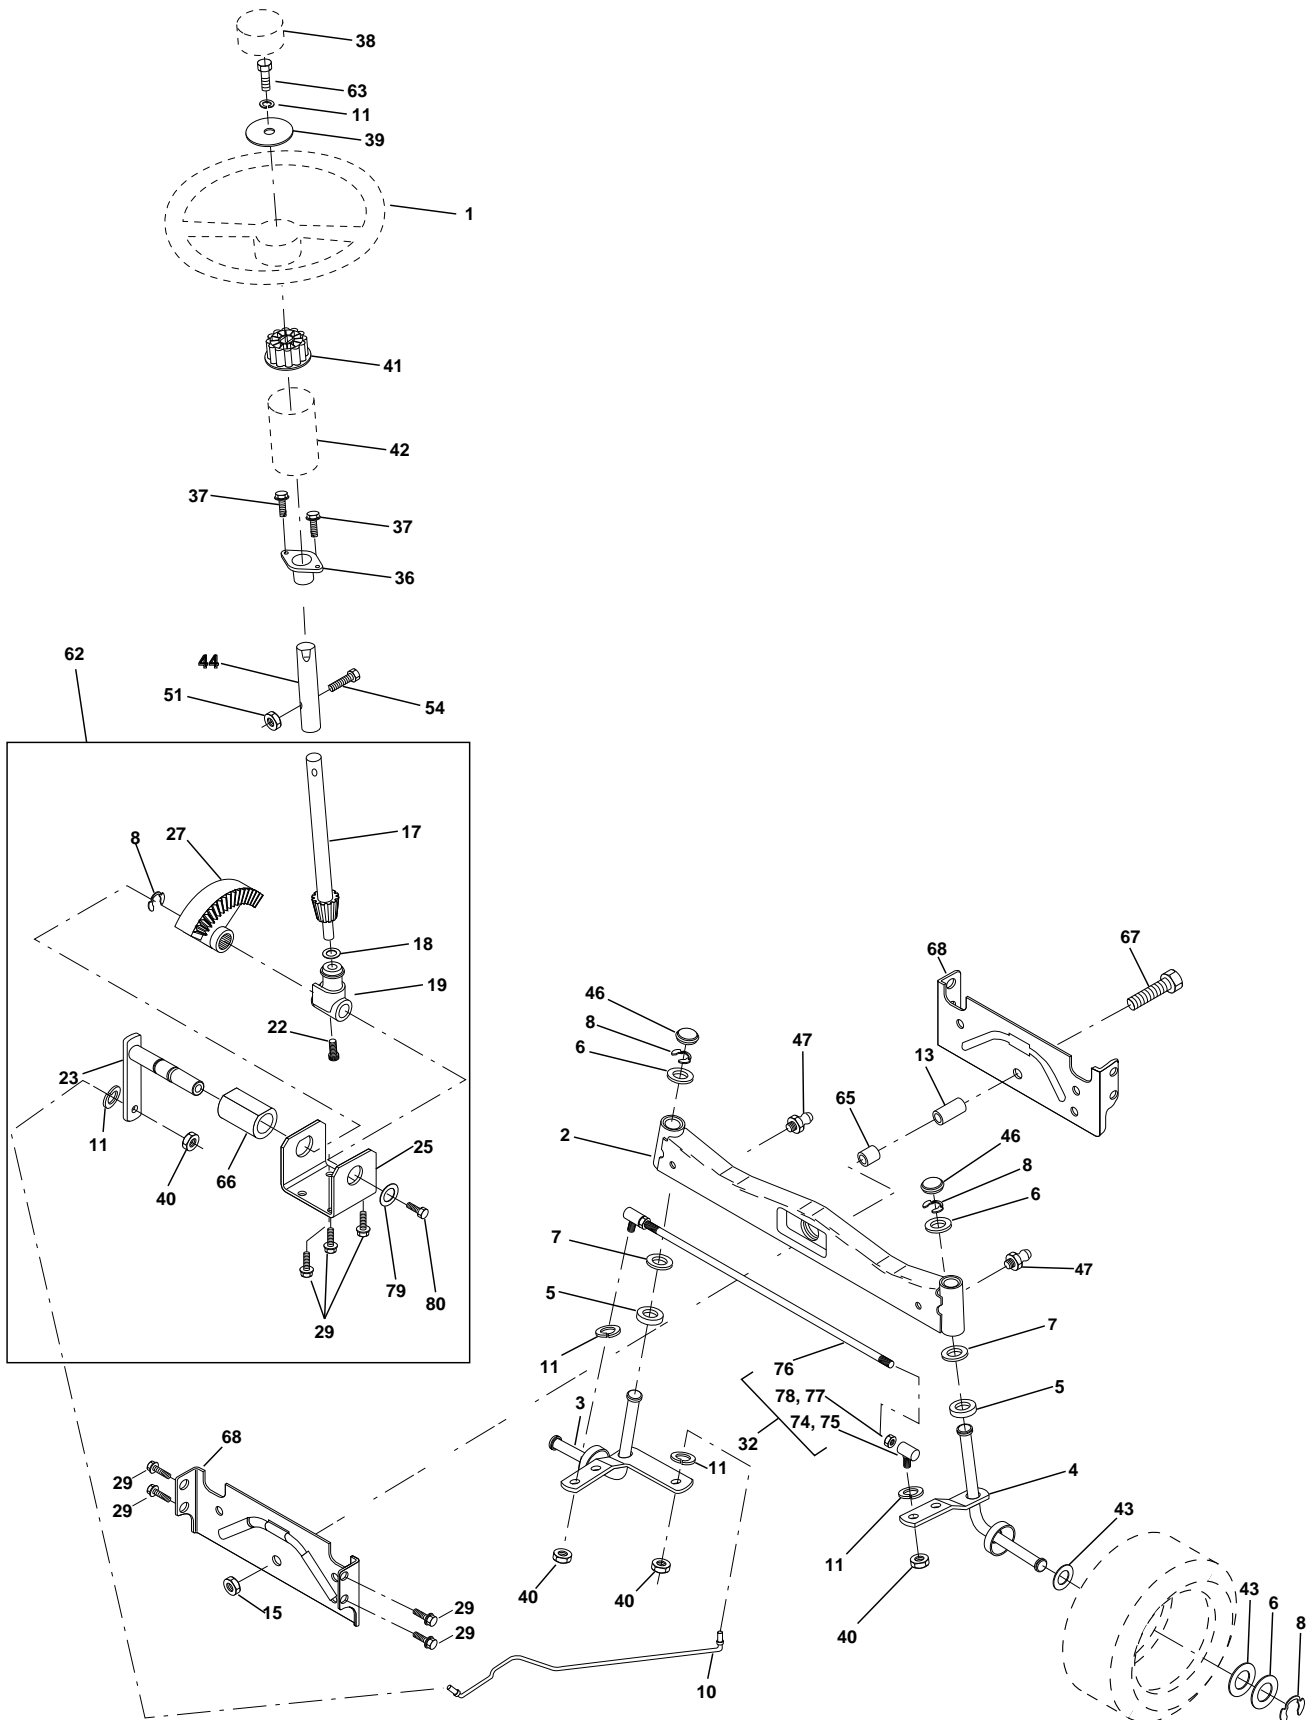

NOTE: All component dimensions given in U.S. inches.
1 inch = 25.4 mm.

REPAIR PARTS

TRACTOR- -MODEL NO. 125CRD (P125CRDA) PRODUCT NO. 954 12 00-23
DRIVE

REPAIR PARTS

TRACTOR- -MODEL NO. 125CRD (P125CRDA) PRODUCT NO. 954 12 00-23

NOTE: All component dimensions given in U.S. inches
1 inch = 25.4 mm

REPAIR PARTS

TRACTOR- -MODEL NO. 125CRD (P125CRDA) PRODUCT NO. 954 12 00-23
STEERING ASSEMBLY

REPAIR PARTS

TRACTOR- -MODEL NO. 125CRD (P125CRDA) PRODUCT NO. 954 12 00-23
STEERING ASSEMBLY

NOTE: All component dimensions given in U.S. inches.
1 inch = 25.4 mm.

REPAIR PARTS

TRACTOR- -MODEL NO. 125CRD (P125CRDA) PRODUCT NO. 954 12 00-23

SEAT ASSEMBLY

KEY NO.	PART NO.	DESCRIPTION
1	532140839	Seat
2	532140551	Bracket Pnt Pivot Seat (blk)
5	532145006	Clip Push In Hinged
7	532124181	Spring Seat Cprsn 2 250 Blk Zi
8	817490616	Screw Thdrol 3/8-16 X 1 Ty-tt
9	819131614	Washer 13/32 X 1 X 14 Ga
10	532155925	Pan Pnt Seat (blk)
11	532166369	Knob Seat Adj. Wingnut
12	532121246	Bracket Pnt Mounting Switch
13	532121248	Bushing Snap Blk Nyl 50 Id

NOTE: All component dimensions given in U.S. inches.
1 inch = 25.4 mm

REPAIR PARTS

TRACTOR- -MODEL NO. 125CRD (P125CRDA) PRODUCT NO. 954 12 00-23

DECALS

KEY NO.	PART NO.	DESCRIPTION
1	532145498	Decal Read Owner's Manual Sym
2	532168409	Decal Hp Engine
3	532167151	Decal Hood Rh
4	532167152	Decal Hood Lh
5	532140986	Decal Grille
6	532126187	Decal 100 DBA
7	532159713	Decal Panel Side
8	532145437	Decal Europe Stand Ce
9	532140987	Decal Fender Logo
10	532145005	Decal Bat Dan/Poi P/L Sym Wpn
11	532145494	Decal Mower Cut Finger Symbol
12	532159737	Decal Brake/Clutch Symbol Lt
13	532166959	Decal Warn Back Plate CRD