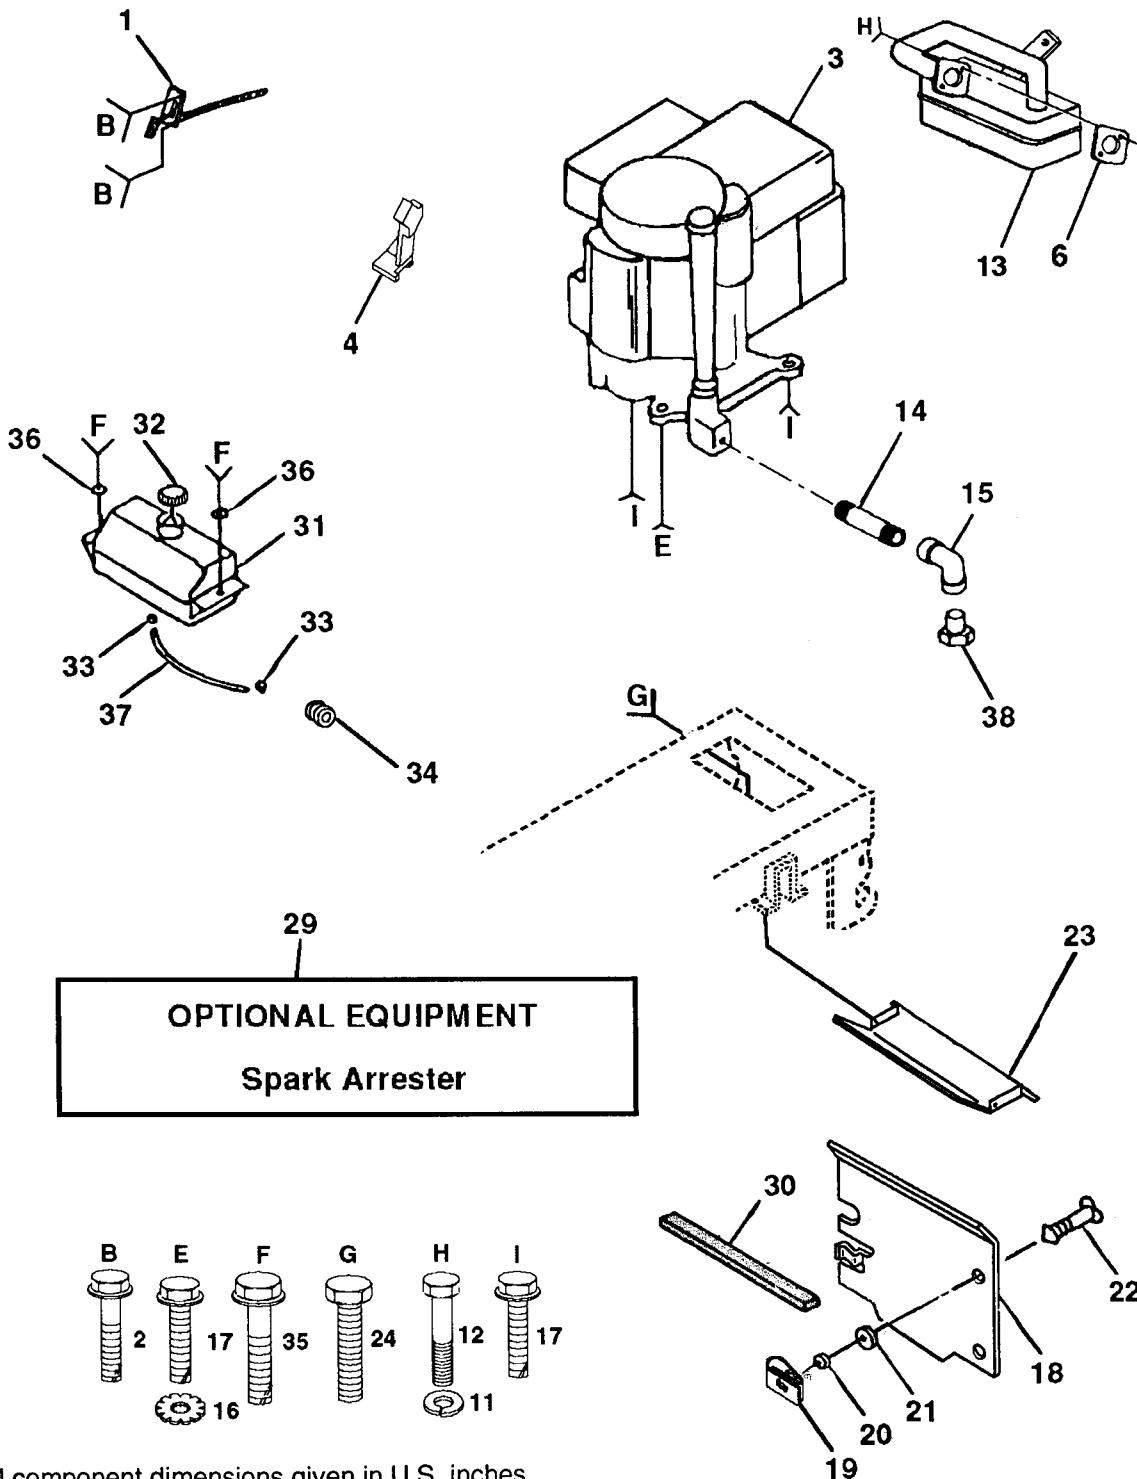

NOTE: All component dimensions given in U.S. inches.
1 inch = 25.4 mm

Key No.	Part No.	Description
1	5321413-59	Control Th/ch 23 5 LH Flag
2	8747804-10	Screw Hex Thd Cut 1/4-20x5/8 T
3	-----	Engine B&S 14 HP ICQ OHV Model No. 286707
4	5321279-51	Stop Throttle 3000 RPM
6	5321255-93	Gasket Eng 1 313 Id Tin Plated
11	8100405-00	Washer Lock Hvy Hlcl Spr 5/16
12	8710705-12	Screw Hexhd Cap 5/16-18x 3/4
13	5321373-52	Muffler LT B&S 14 HP IC OHV
14	8132803-24	Nipple Pipe 3/8 Npt X 3"
15	8132003-00	Elbow Std 90 Degree 3/8-18 Npt
16	8100406-00	Washer Lock Ext Tooth 3/8
17	8747806-20	Screw Thdrol 3/8-16x1-1/4 TYTT
18	5321367-18	Shield Heat Lt
19	5321058-39	Receptacle 1/4 turn
20	5321058-38	Retainer 1/4 turn

Key No.	Part No.	Description
21	7341153-01	Washer 9/32 x 5/8 x 16 Ga.
22	5321236-50	Stud 1/4 turn
23	5321289-53	Shield Heat Browning LT/YT
24	5320210-08	Screw Tap Hex #10-24unc X 1/2
29	5321371-80	Kit Spark Arrestor (Flat Scrn)
30	5321270-57	Pinch Weld Hood Black
31	5321092-02	Tank Fuel Front 1 25
32	5321405-27	Cap Asm Fuel W/sym Vented
33	5321234-87	Clamp Hose Black
34	5321240-28	Bushing Snap Nyl Blk Fuel Line
35	8747604-12	Screw Hexwsh Thdrol 1/4-20x3/4
36	8190914-16	Washer 9/32 X 7/8 X 16 Ga
37	5321370-40	Line Fuel 20"
38	-----	Plug Oil Drain (Order From Engine Manufacturer)