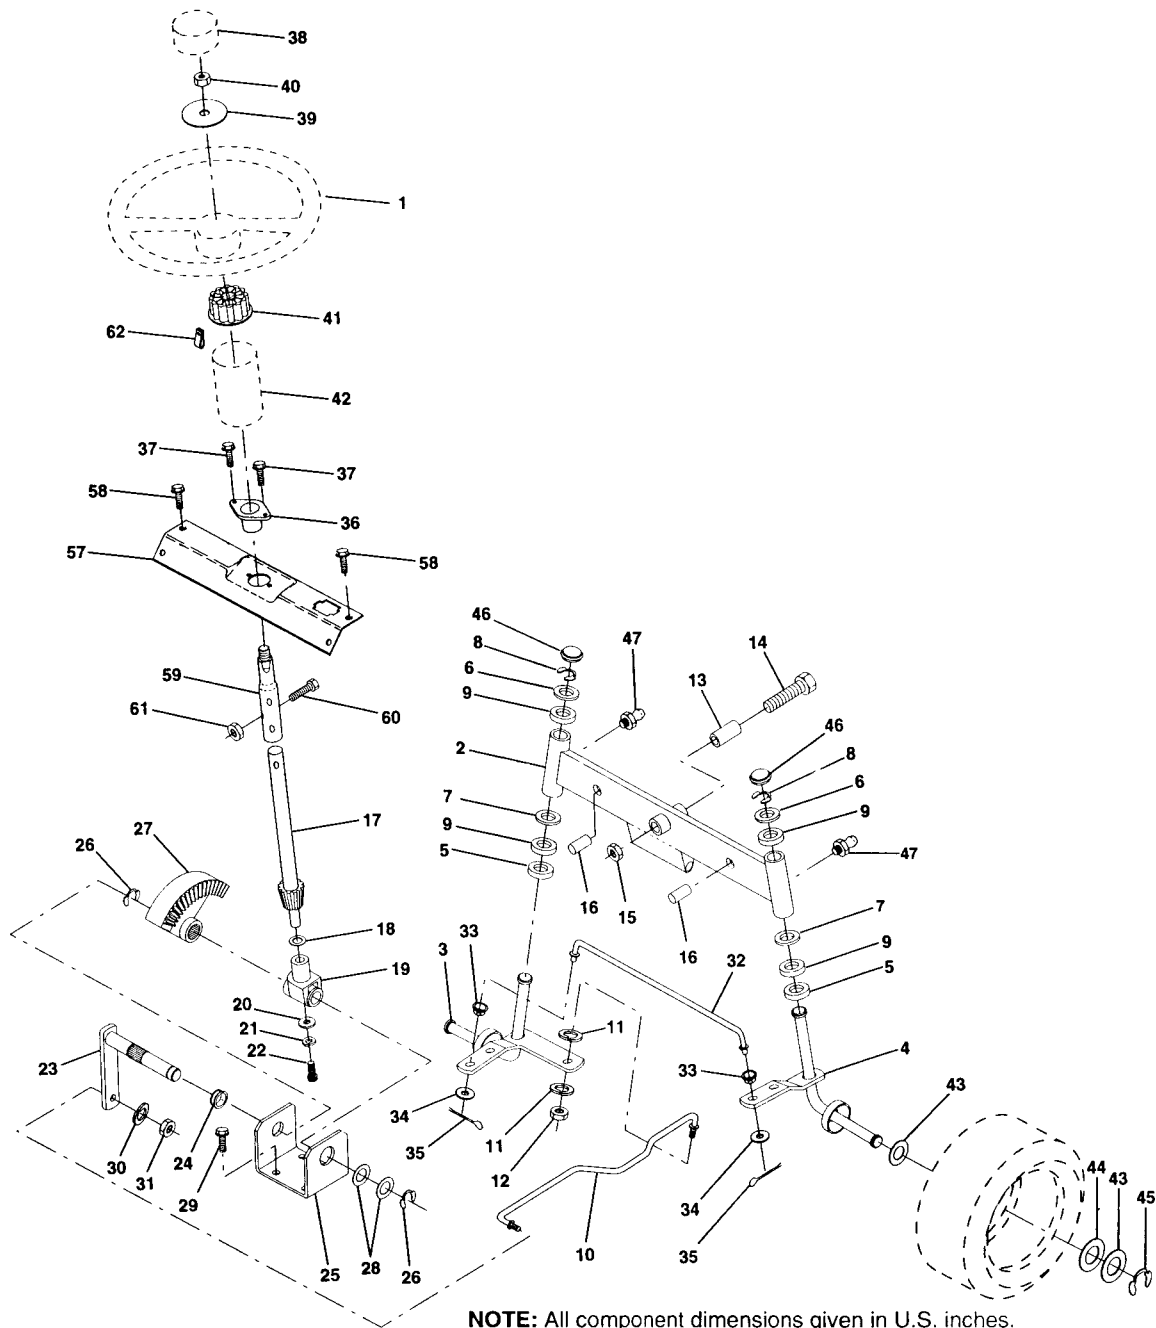

NOTE: All component dimensions given in U.S. inches.
1 inch = 25.4 mm

Key No.	Part No.	Description
1	5321400-44	Wheel Steering P/L Bk
2	5321420-33	Axle Asm Fr LT W/gzks 38/42
3	5321352-27	Spindle Asm LH
4	5321352-28	Spindle Asm RH
5	5320062-66	Bearing Race Thrust Harden
6	5321217-48	Washer 25/32 X 1-5/8 X 16 Ga
7	8192720-16	Washer 27/32 X 1-1/4 X 16 Ga
8	8120000-29	Ring Klip #t5304-75
9	5320033-66	Bearing Col Strg Bk
10	5321304-68	Link Drag Sol Ball Jt 20 064
11	8100406-00	Washer Lock Hvy Hlcl Spr 3/8
12	8736106-00	Nut Fin Hex 3/8-24 Unf
13	5321104-38	Spacer Bearing Axle Front
14	8740110-56	Bolt Hex 5/8-11 Unc X 3-1/2
15	8736810-00	Nut Lock Flange 5/8-11 Unc
16	5321326-24	Pin Axle 5/8 X 1 55/1 54 Lg
17	5321401-76	Shaft Asm Strg Private Label
18	5320570-79	Washer Thrust 515x 750x 033
19	5321240-35	Support Shaft
20	5321266-84	Washer Shim 1/4 X 5/8 X 062
21	8100404-00	Washer Lock Hvy Helical 1/4
22	8710704-10	Screw Hex Socket 1/4-20 X 5/8
23	5321275-01	Shaft Asm Pittman
24	5321098-16	Nyliner Snap In
25	5321240-36	Bracket Steering
26	8120000-29	Ring Klip #t5304-75
27	5321368-74	Gear Sector

Key No.	Part No.	Description
28	5320062-66	Bearing Race Thrust Harden
29	8747806-12	Screw Thdrol 3/8-16x3/4 Ty-tt
30	8100406-00	Washer Lock Hvy Hlcl Spr 3/8
31	8736106-00	Nut Fin Hex 3/8-24 Unf
32	5321304-65	Rod Tie Wire Form 19 75 Mech
33	5321268-47	Bushing Link Drag Bk LR
34	7341172-01	Washer 13/32 X 7/8 X 16 Ga
35	8760204-12	Pin Cotter 1/8 X 3/4 Cad
36	5321028-03	Bushing Strg
37	8172110-08	Screw Slftp #10-16 X 1/2 Ty-b
38	5321400-45	Insert Cap Strg Wh Au
39	8191338-08	Washer 13/32 X 2-3/8 X 8 Ga
40	8736106-00	Nut Lock Center 3/8-24unf
41	5321048-20	Adaptor Wheel Strg 640/ 635id
42	5321402-16	Boot Steering Shaft
43	5321217-49	Washer 25/32 X 1 1/4 X 16 Ga
44	5321217-48	Washer 25/32 X 1-5/8 X 16 Ga
45	8120000-29	Ring Klip #t5304-75
46	5321212-32	Cap Spindle Fr Top Bk
47	5321248-36	Fitting Grease
57	5321401-72	Support Shaft Steering
58	8747604-12	Screw Hex Wsh Thdrol 1/4-20 x 3/4
59	5321401-71	Shaft Extention Steering
60	8747805-20	Bolt Fin Hex 5/16-18 Unc x 1-1/4
61	8748005-00	Nut Lock Hex w/Ins 5/16-18
62	5321402-85	Clip Tinnerman