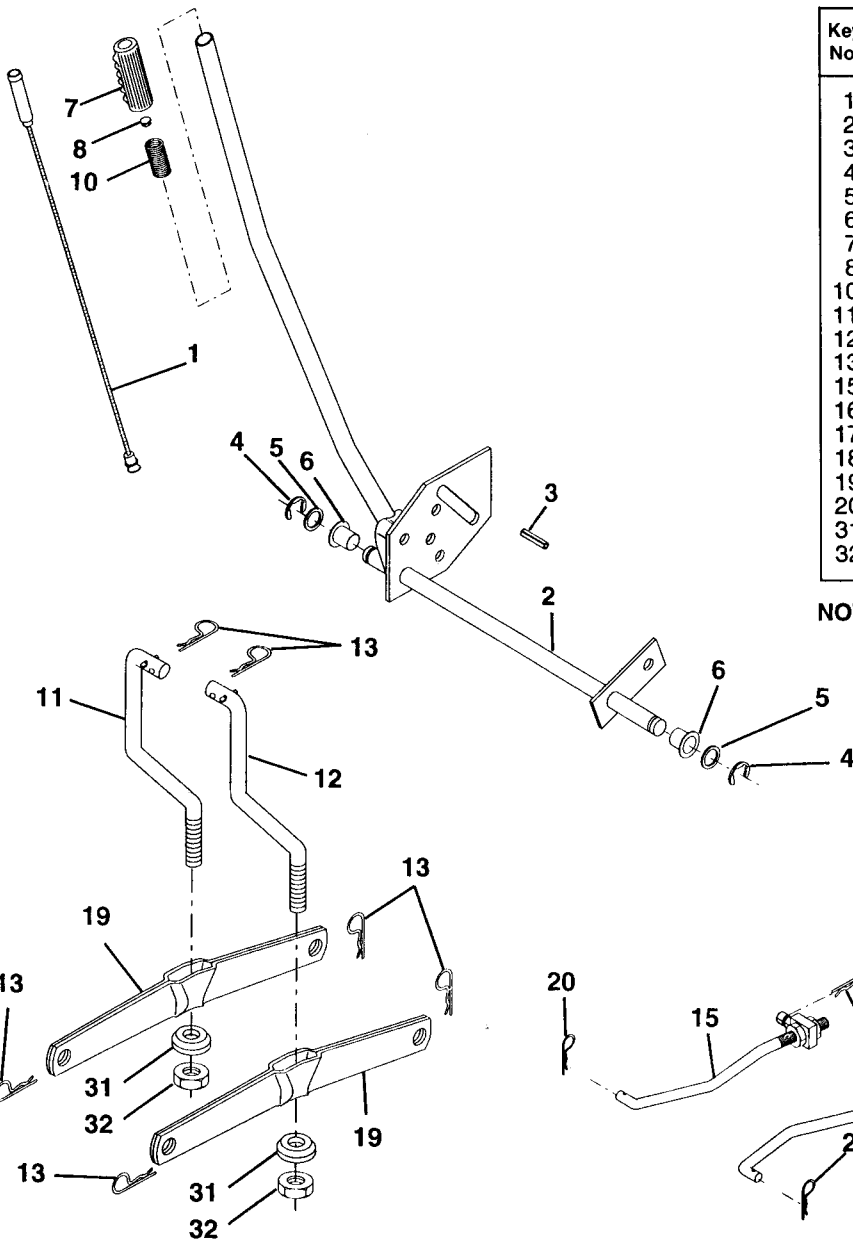

Key No.	Part No.	Description
1	5321369-73	Wire Asm Inner W/plunger 17 32
2	5321402-78	Shaft Asm Lift
3	5321382-84	Pin Groove
4	8120000-02	E Ring #5133-62
5	7341185-71	Washer PLTD 21/32 X 1 X 21ga
6	5321201-83	Bearing Nylon Blk 629 Id
7	5321256-31	Grip Handle Bicycle Matte Blk
8	5321259-25	Button Plunger Black
10	5321225-12	Spring Cprsn 3 750 Oiled
11	5321398-65	Link Lift LH
12	5321398-66	Link Lift RH
13	5321246-70	Retainer Spring
15	5321272-18	Link Front
16	8732208-00	Nut Jam Hex 1/2-13 Unc
17	5321301-71	Trunnion Blk Zinc
18	8738008-00	Nut Lock W/wsh 1/2-13unc
19	5321398-68	Arm Suspension Rear
20	5321246-60	Spring, Retainer
31	5321403-02	Bearing Pvt. Lift Spherical
32	8736106-00	Nut Lock 3/8-24 W/Nylon Insert

NOTE: All component dimensions given in U.S. inches
1 inch = 25.4 mm