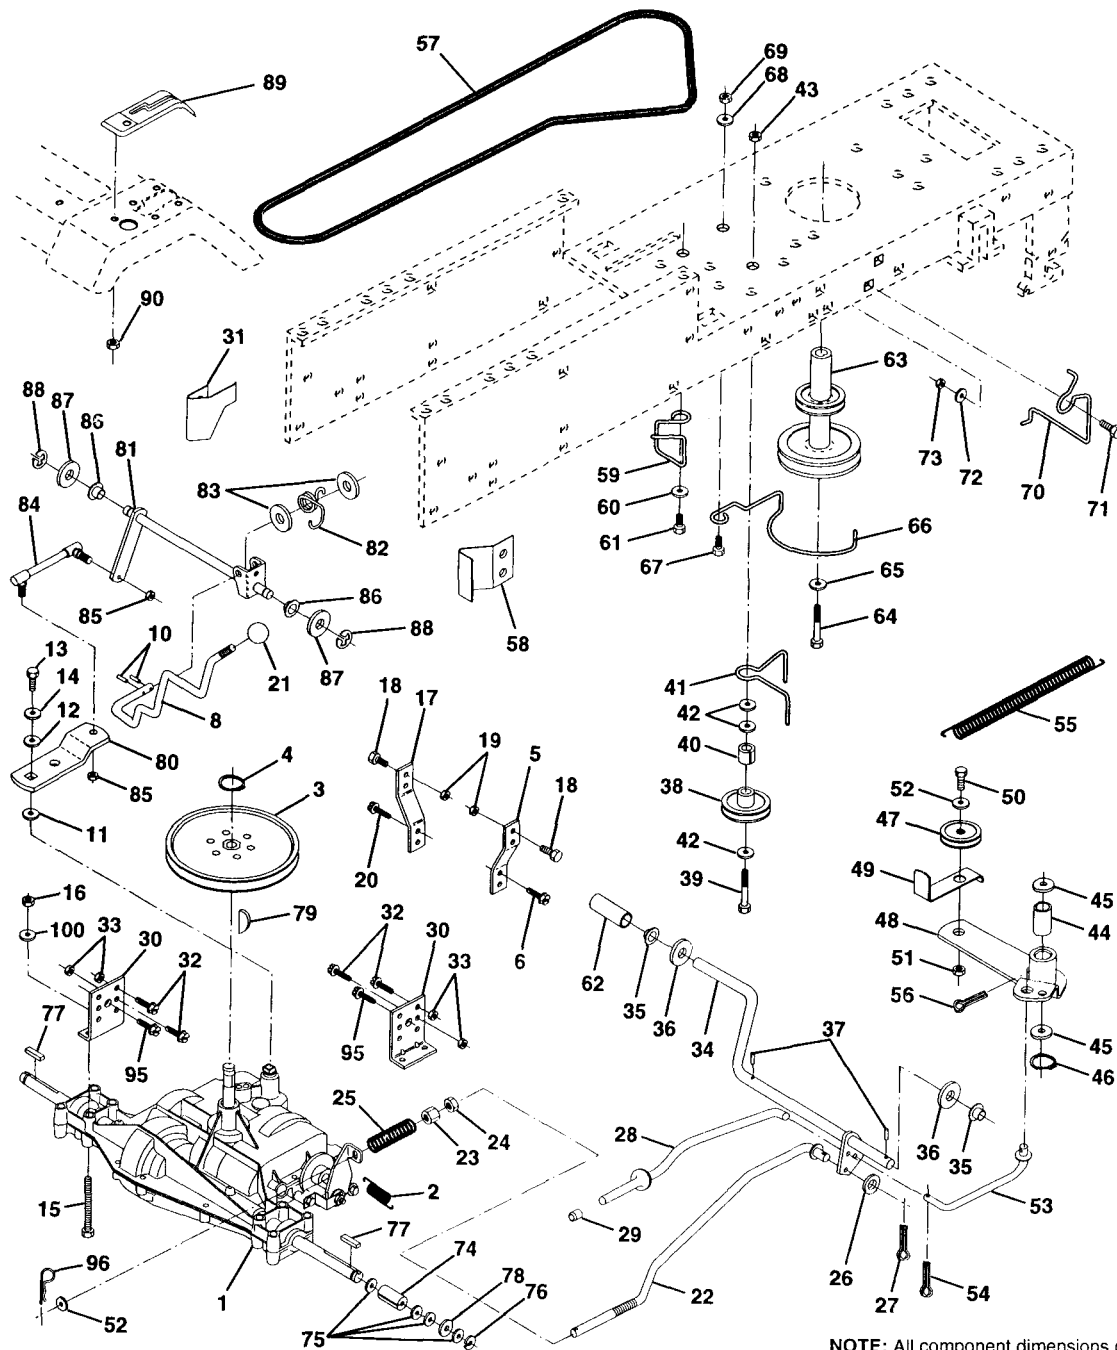

NOTE: All component dimensions given in U.S. inches.
1 inch = 25.4 mm