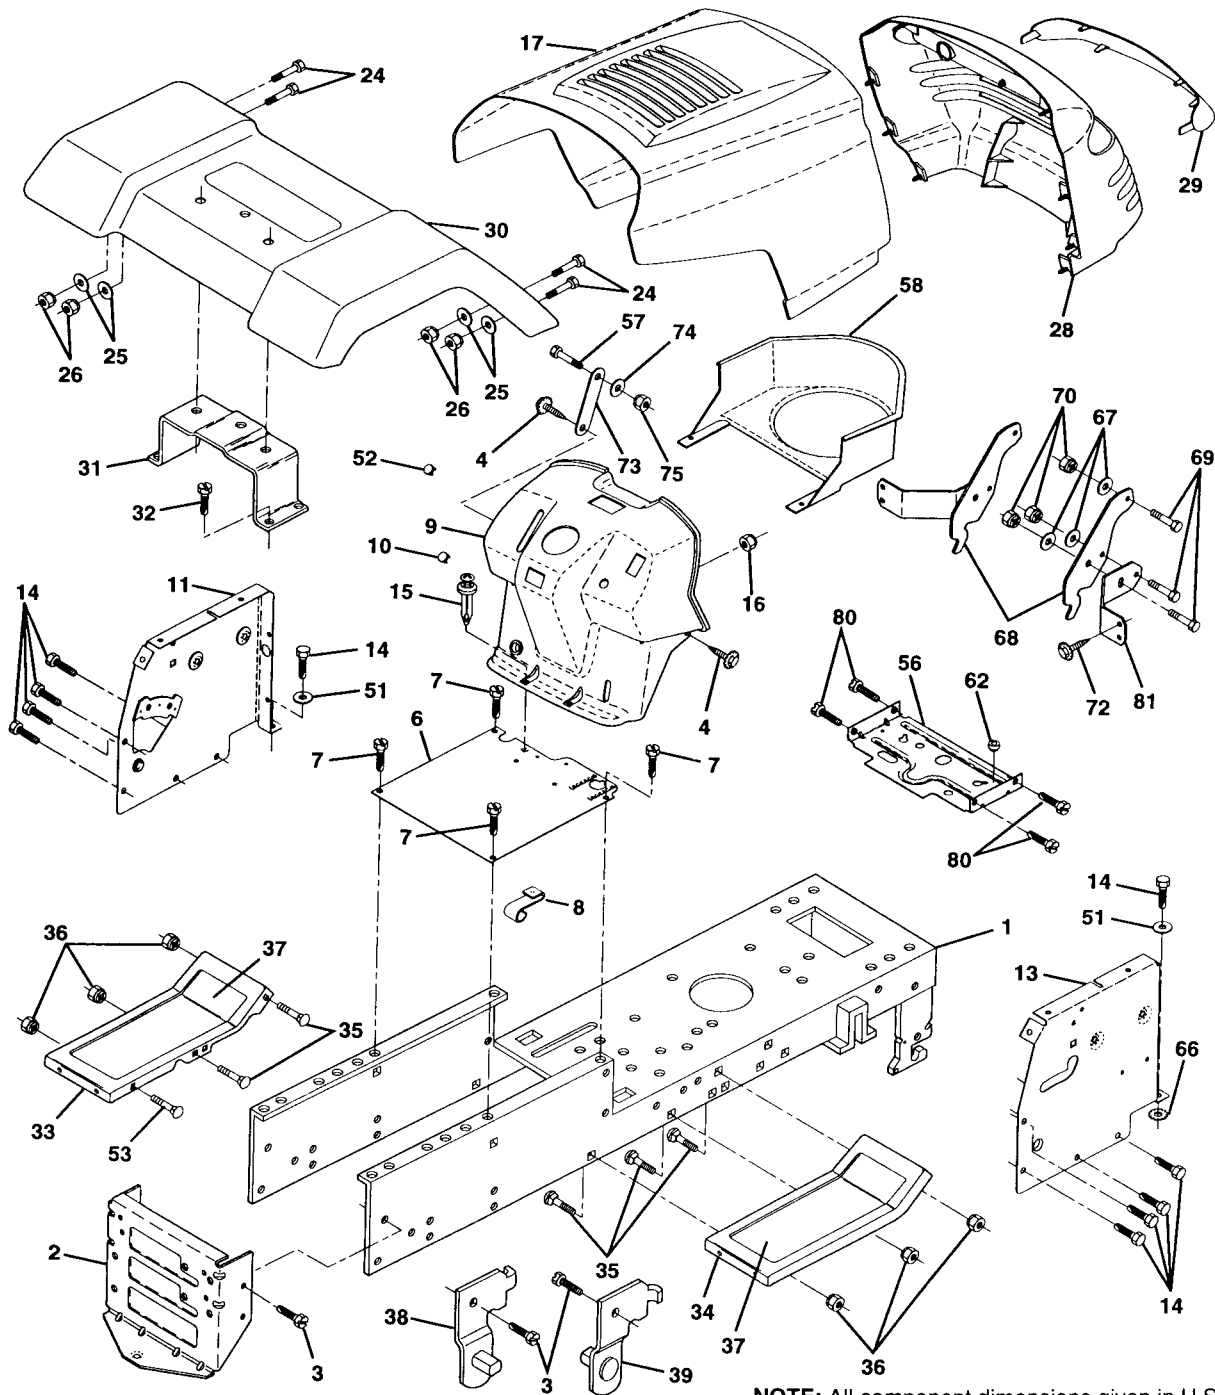

NOTE: All component dimensions given in U.S. inches.
1 inch = 25.4 mm

Key No.	Part No.	Description
1	5321403-41	Chassis Weldment 11ga
2	5321403-56	Drawbar, Stretch
3	8747806-12	Screw Thdrol 3/8-16x3/4 Ty-tt
4	8747604-12	Screw Hexwsh. Thdrol 1/4-20 x 3/4
6	5321401-69	Saddle LT Fender Shift
7	8747806-12	Screw Thdrol 3/8-16x3/4 Ty-tt
8	5320027-51	Clip Line Fuel 13/32 Mtg Hole
9	5321424-65	Dash Private Label
10	5320054-79	Plug Button
11	5321408-15	Panel Pnt Dash Lh
13	5321401-78	Panel Dash Rh Weldment
14	8174906-08	Screw Thdrol 3/8-16x1/2 Ty-tt
15	5321380-96	Rivet Push Plate D Plastic Black
16	8736804-00	Nut Keps Hex 1/4-20
17	5321434-23	Hood Paint Steel Private Label
24	8747806-16	Bolt Fin Hex 3/8-16unc X 1 Gr. 5
25	7341172-01	Washer 13/32 X 13/16 X 12 Ga
26	8736806-00	Nut Lock Hex W/Ins 3/8-16 Unc
28	5321434-96	Grille Private Label
29	5321402-73	Lens Grille Private Label
30	5321413-24	Fender Pnt
31	5321366-19	Bracket Pnt Fender
32	8747806-12	Screw Thdrol 3/8-16x3/4 Ty-tt
33	5321248-99	Footrest Pnt Lh

Key No.	Part No.	Description
34	5321054-64	Footrest Pnt Rh
35	8721106-06	Bolt Rdhd Sht Sqnk 3/8-16 X3/4
36	8736806-00	Nut Hex Lock W/Insert 3/8-16 Unc
37	5321082-56	Pad Footrest
38	5321398-86	Bracket, Asm. Pivot, L.H., Mower Rear
39	5321398-87	Bracket, Asm. Pivot, R.H., Mower Rear
51	8191316-14	Washer 13/32 x 3/4 x 16 Ga.
52	5321340-14	Plug Dome Black
53	8721106-08	Bolt Carriage 3/8-16 x 1
56	5321402-81	Support Battery
57	8747604-12	Screw Hex 1/4-20 x 3/4
58	5321408-06	Air Duct P/L
62	5321240-28	Bushing
66	8100406-00	Washer Lock Ext. Tooth 3/8
67	8190914-16	Washer 9/32 x 7/8 x 16 Ga.
68	5321402-19	Hinge Pickoff Hood
69	8747604-12	Bolt Hex Hd 1/4-20
70	8736804-00	Nut, Crownlock 1/4-20
72	8170308-14	Screw Lock Spider #8 x 7/8
73	5321427-79	Brace
74	8190914-16	Washer 9/32 x 7/8 x 16 Ga.
75	8736804-00	Nut Lock Hex W/Ins 1/4-20
80	8747805-12	Screw Thdrol 5/16-18 X3/4
81	5321430-07	Bracket, Grill