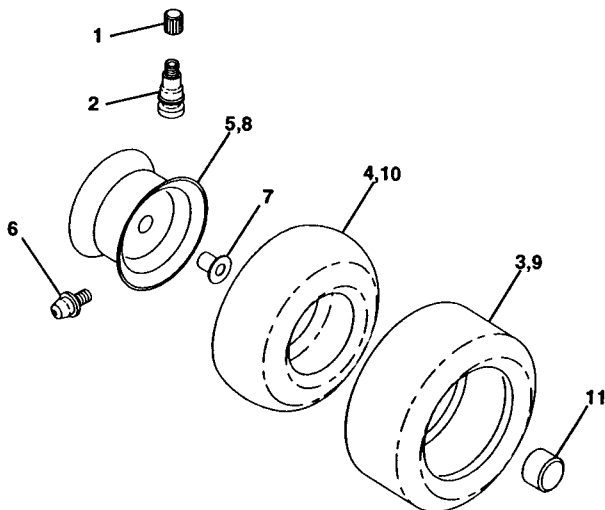

Key No.	Part No.	Description
1	5320591-92	Cap Valve Tire
2	5320651-39	Stem Valve
3	5333011-40	Tire F Ts 15 X 6 0 - 6 Service
4	5320599-04	Tube Front (Service Item Only)
5	5321251-21	Rim Asm 6"front Yellow Service
6	5320002-78	Fitting Grease (Front Wheel Only)
7	5320009-40	Bearing Flange (Front Wheel Only)
8	5321251-22	Rim Asm 8"rear Yellow Service
9	5321062-68	Tire R Ts 18x9 5-8 C Service
10	5320071-52	Tube Rear (Service Item Only)
11	5321047-57	Cap Axle Blk 1 50 X 1 00