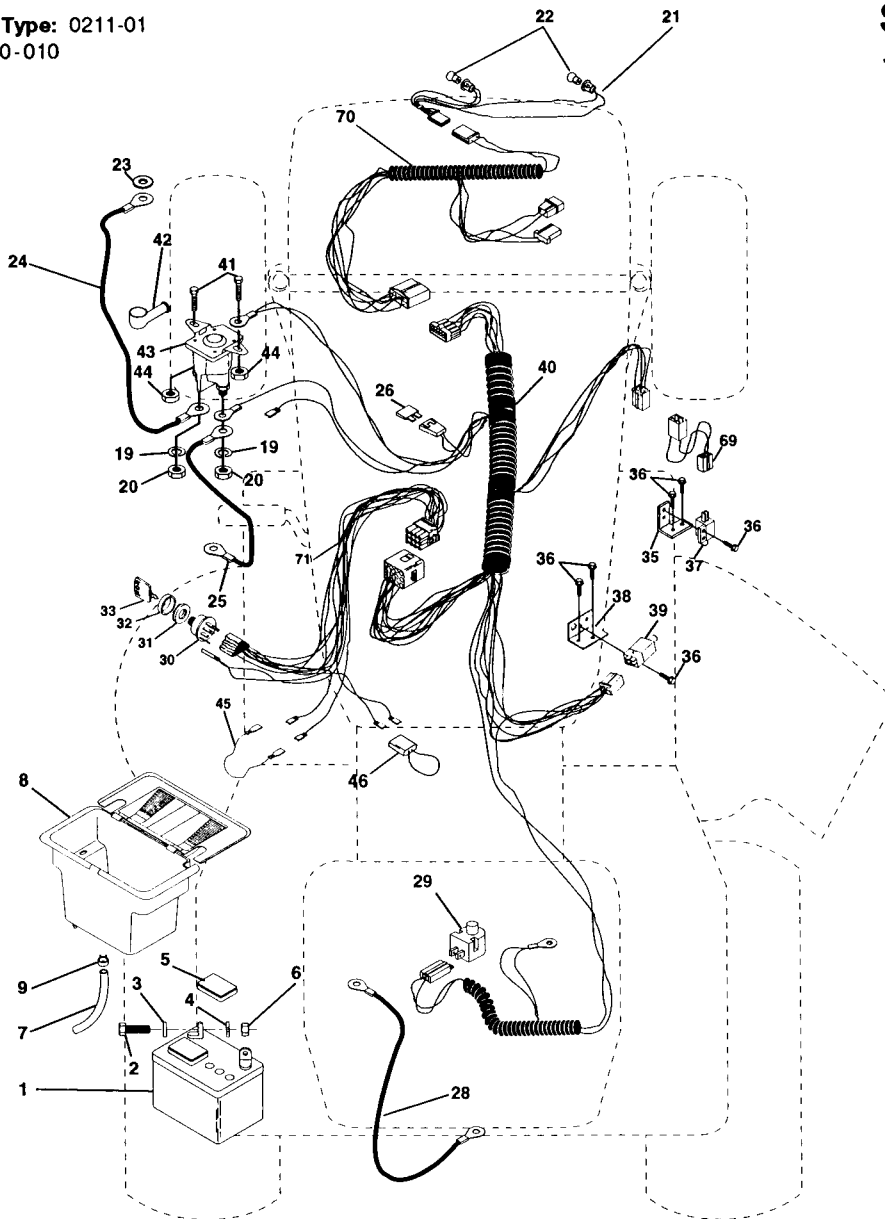

Prod.No: 954 00 12-91
Engine: B & S 287707 Type: 0211-01
Transaxle: Peerless 930-010

SPAREPARTS 107 26 48-61

Key No.	Part No.	Description
1	5067888-01	Battery 12 Volt 25 AMP
2	8747604-12	Bolt Hex Hd 1/4-20unc X 3/4
3	7341153-01	Washer 9/32 X 5/8 X 16 Ga.
4	8100404-00	Washer Lock Hvy Helical 1/4
5	5321212-64	Caps Battery 20/25/30 AMP
6	8732204-00	Nut Fin Hex 1/4-20 Unc
7	5321092-38	Tube Plastic 12"
8	5321299-65	Case Battery Hng Mech W/lid
9	5321095-96	Clamp Hose Olive
19	8100404-00	Washer Lock 1/4
20	8732204-00	Nut Jam Hex 1/4-20 Unc
21	5321368-50	Harness Asm Light W/4152j
22	5320041-52	Bulb Light #1156
23	8100404-00	Washer Lock Internal Tooth 1/4
24	5321247-80	Cable Battery 6 Ga 11" red
25	5321322-02	Cable Battery 6 Ga 43" red
26	5321088-24	Fuse 30 AMP Auto Green
28	5321247-73	Cable Ground 6 Ga 12" black
29	5321213-05	Switch Plunger Nc Gray
30	5321403-01	Switch Ign 4 pos w/lights
31	5321242-11	Nut Ignition
32	5321412-26	Cover Sw Ignition

Key No.	Part No.	Description
33	5168446-00	Key Ign Modleded Generic
35	5321082-36	Bracket Switch Clutch
36	8170210-08	Screw Tap Hex #10-24unc X 1/2
37	5321044-45	Switch Intlk Clutch Red 2 Term
38	5321308-90	Bracket, Switch, Interlock
39	5321095-53	Switch Intlk Clutch Red 4 Term
40	5321407-07	Harness Chassis LT PL Mech
41	8747804-08	Bolt Blk Fin Hex 1/4 - 20 x 1/2
42	5321315-63	Cover Terminal Red
43	5321099-46	Solenoid
44	8736804-00	Nut Kepts Hex 1/4-20 Unc
45	5321408-44	Adapter Ammeter Rectangular
46	5321419-40	Protection Wire Loop
69	5321406-60	Harness Adapter Serv Geardrive
70	5321411-64	Harness, Eng.
71	5321407-10	Harness Dash Lt Private Lbl

NOTE: All component dimensions given in U.S. inches.
1 inch = 25.4 mm