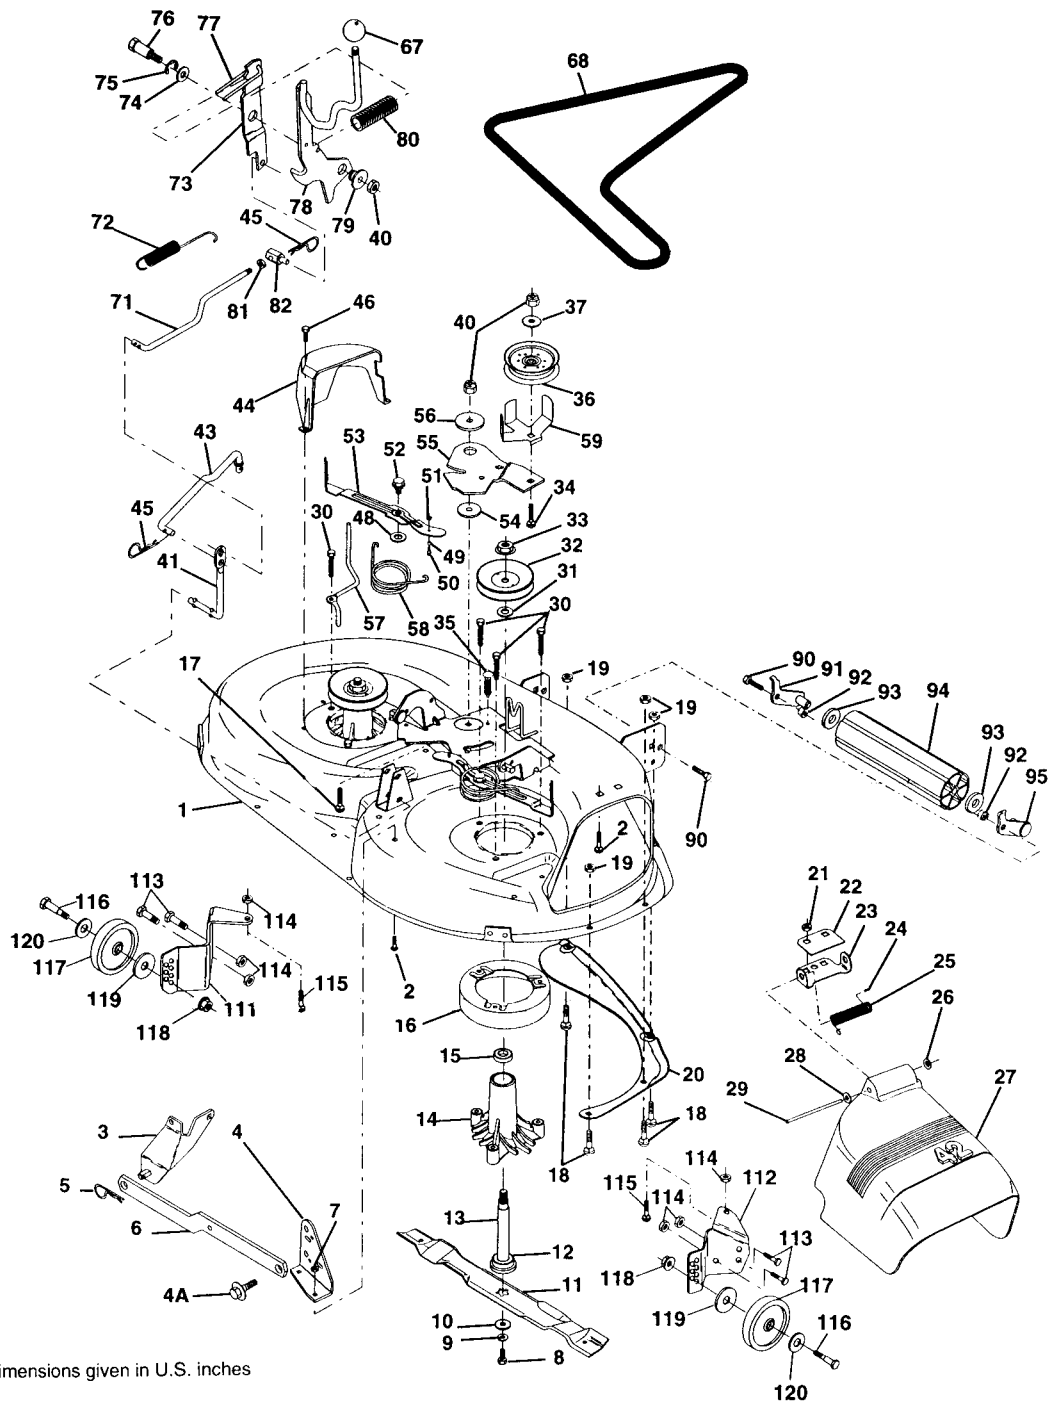

NOTE: All component dimensions given in U.S. inches
1 inch = 25.4 mm