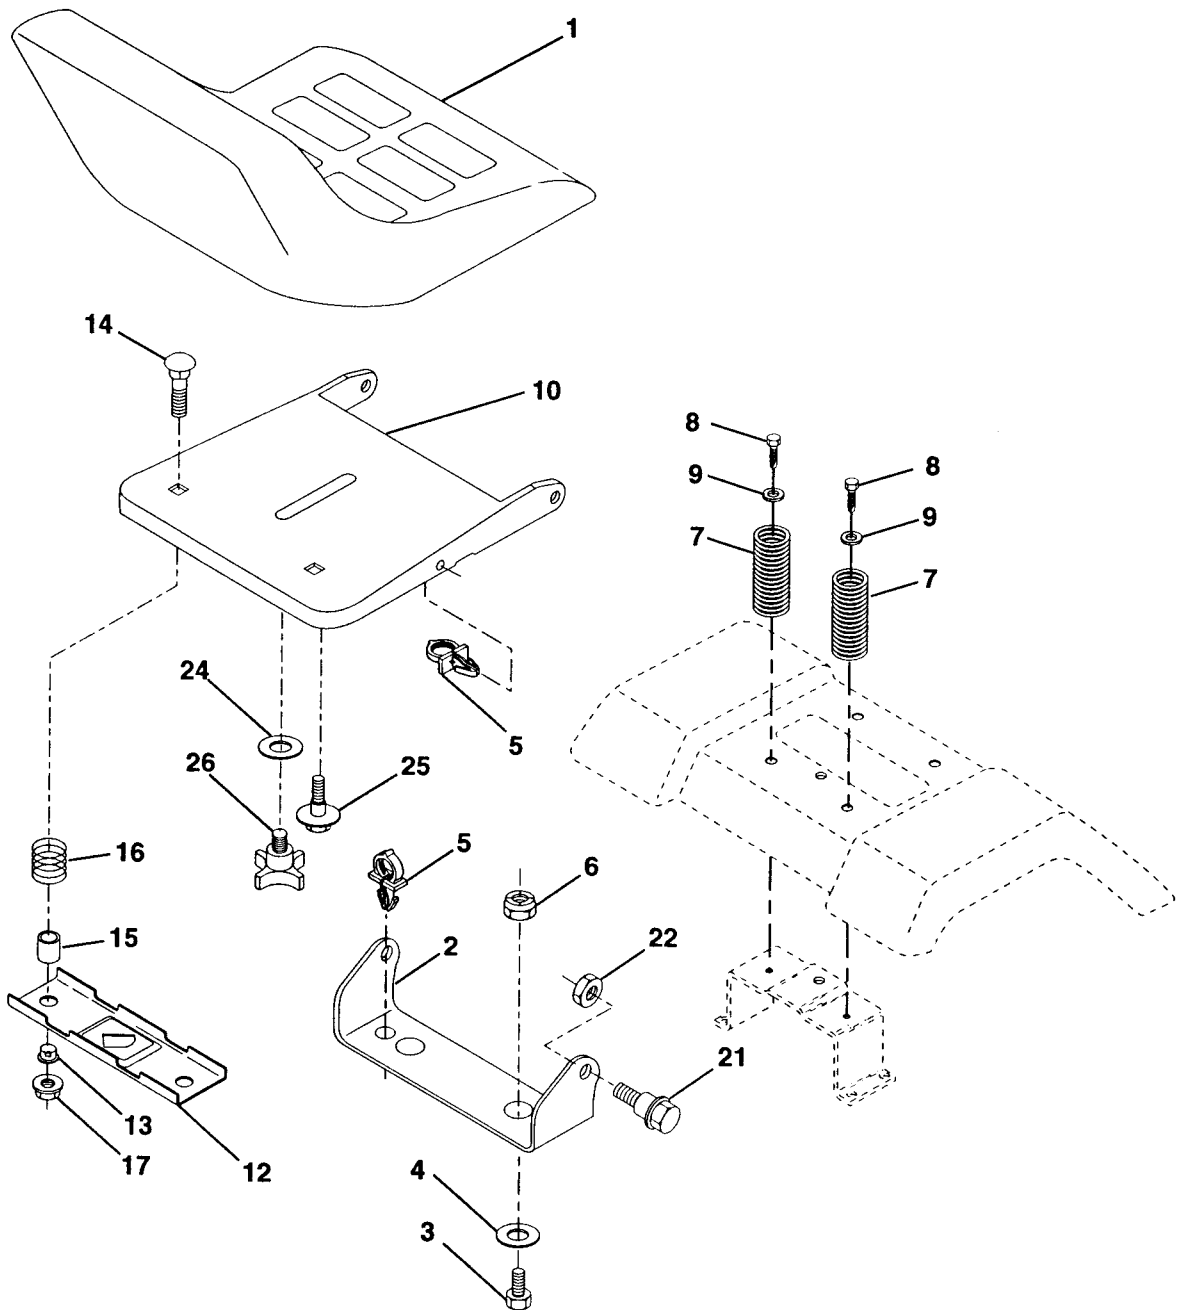

NOTE: All component dimensions given in U.S. inches.
1 inch = 25.4 mm

Key No.	Part No.	Description
1	5321274-27	Seat V350 Blk/blk Std
2	5321405-51	Bracket Pivot Seat 8 720
3	8747806-01	Bolt Fin Hex 3/8-16unc X 1
4	8191316-10	Washer 13/32 X 1 X 10 Ga
5	5321404-07	Clip Push-In
6	8736806-00	Nut Lock w/Ins 3/8-16 Unc
7	5321241-81	Spring Seat Cprsn 2 250 Blk Zi
8	8747806-16	Screw Thdrol 3/8-16 X 1 Ty-tt
9	8191316-14	Washer 13/32 X 1 X 14 Ga.
10	5321405-52	Pan Seat
12	5321212-46	Bracket Mounting Switch
13	5321212-48	Bushing Snap Blk Nyl 50 Id
14	8720504-11	Bolt Rdhd Sht Nk 1/4-20x1-3/8

Key No.	Part No.	Description
15	5321343-00	Spacer Split 28x 96 Yel Zinc
16	5321212-50	Spring Cprsn 1 27 Blk Pnt
17	5321239-76	Nut Lock 1/4 Lge Flg Gr 5 Zinc
21	5321398-88	Bolt Shoulder 5/16-18 Unc Blkz
22	8738005-00	Nut Hex Lock W/Ins 5/16-18
24	8191719-12	Washer 17/32 X 1-3/16 X 12 Ga.
25	5321270-18	Bolt Shoulder 5/16-18 X 62
26	5321200-68	Knob Seat 1/2 - 13 UNC