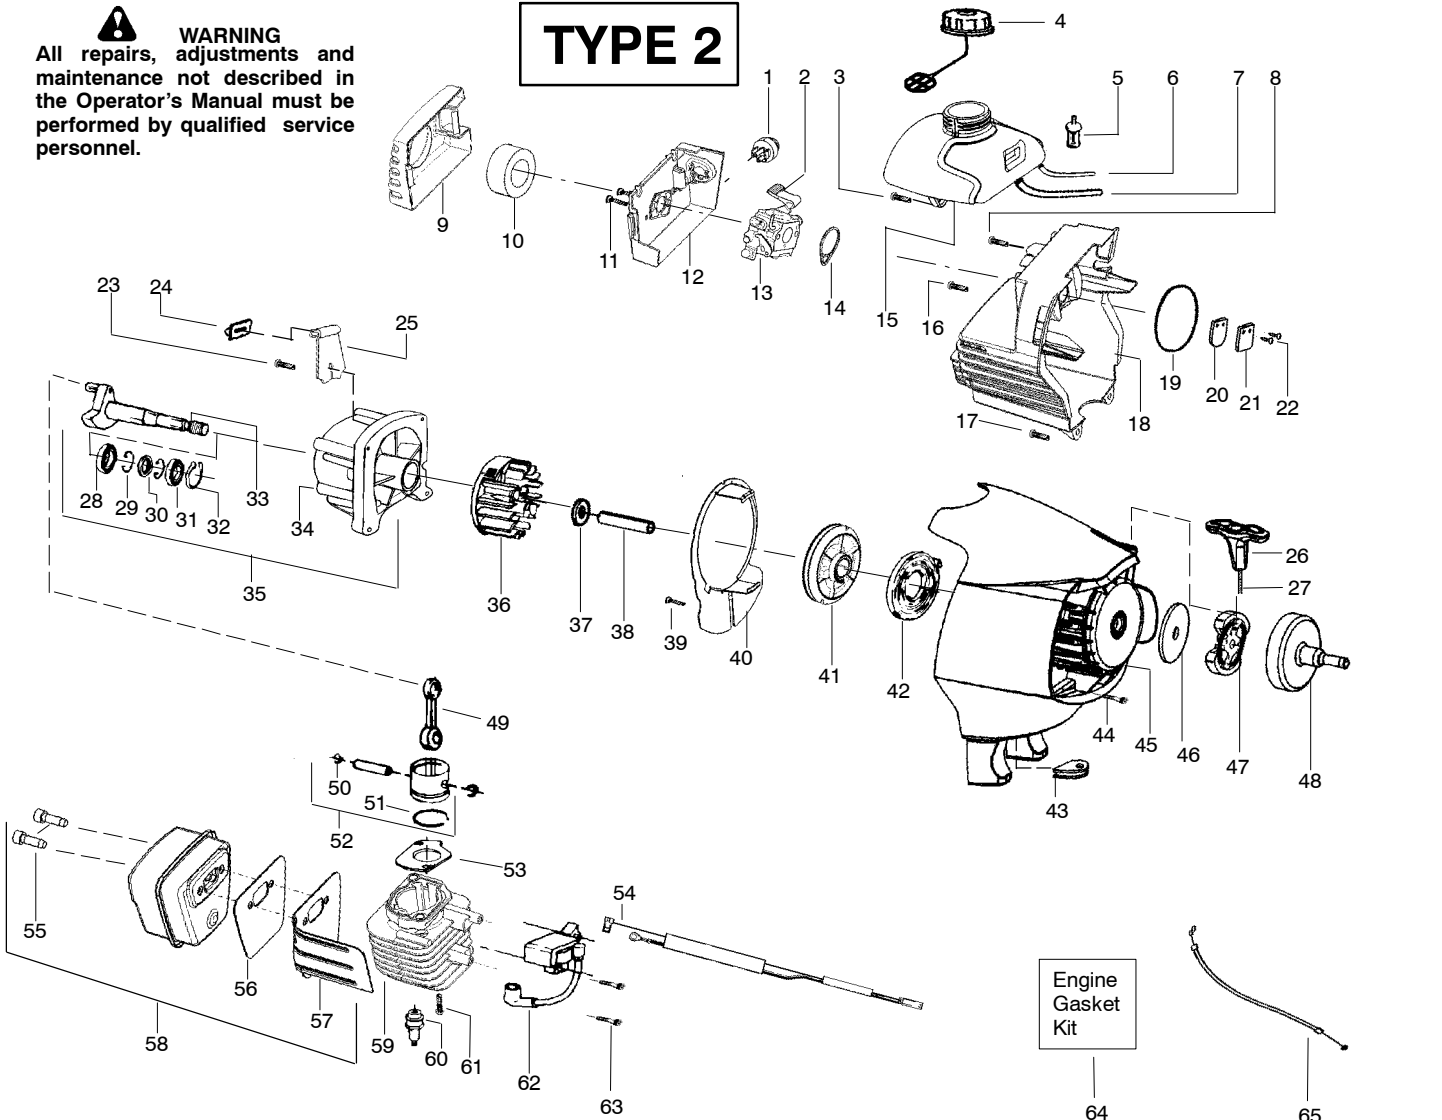

WARNING
All repairs, adjustments and maintenance not described in the Operator's Manual must be performed by qualified service personnel.

TYPE 2

Engine Gasket Kit

Ref.	Part No.	Description	Ref.	Part No.	Description	Ref.	Part No.	Description
1.	530047721	Bulb-Purge	24.	530055492	Isolator-Tank	47.	530055122	Assy-Clutch
2.	530071717	Kit-Choke Lever	25.	530054941	Ret. - Tank	48.	530150247	Assy-Drum/Adapter
3.	530015843	Screw-tank	26.	530054834	Handle- Starter	49.	530010960	Assy-Conn. Rod
4.	530049386	Cap-Fuel w/ret.	27.	545050409	Kit-Rope	50.	530015162	Ret.-Piston pin
5.	530095646	Assy-Fuel pickup	28.	545081601	Bearing-Inner	51.	530012595	Ring-Piston
6.	530071404	Kit-Fuel line	29.	530015787	Retainer	52.	530072000	Kit-Piston (Incl. 50,51)
7.	530069216	Kit-Fuel/Purge line	30.	530019158	Seal	53.	545030102	Gasket-Cylinder(kit)
8.	530015775	Screw	31.	530032102	Bearing-Outer	54.	530058846	Assy-Leadwire
9.	545000501	Cover-Air box	32.	530015789	Ret.-Crankshaft	55.	530016387	Bolt-Muffler 1/4"-20
10.	545082301	Filter-Air	33.	530028807	Assy-Crankshaft	56.	545030102	Gasket-Muffler (kit)
11.	530015849	Screw-Carb.	34.	545081901	Assy-Crankcase (Incl. 28,29,30,31)	57.	545033201	Shield
12.	545000601	Box-Air	35.	545006037	Assy-C'case/C'shaft (Incl. 32,33,34)	58.	545081870	Kit-Muffler (Incl. 55,56,57)
13.	545006017	Kit-Carb assy. (C1U-W32)	36.	530055524	Assy-Flywheel	59.	530012589	Cylinder
(Note: Repair kits are not available for this carburetor)			37.	530016030	Washer	60.	952030249	Plug-Spark(RCJ-6Y)
14.	545030102	Seal-Carb.(kit)	38.	530055620	Spacer	61.	530001624	Bolt-Cyl. 1/4"-20
15.	530055317	Assy-Fuel Tank	39.	530015775	Screw-Baffle	62.	530039234	Module-Ignition
16.	530015771	Screw-Crankcase	40.	545115201	Plate-Baffle	63.	530016357	Screw-Module
17.	530015952	Screw-Shroud	41.	545050408	Kit-Pulley	64.	545030102	Kit-Gasket/Seal (Incl. 14,19, 53,56)
18.	545000701	Assy-Rear Shroud	42.	545054901	Spring- Starter	65.	545026801	Assy-Throttle cable
19.	545030102	O-ring-Shroud (kit)	43.	530019182	Grommet			
20.	530027593	Valve-Reed	44.	530015810	Screw-F/hsg.			
21.	530029781	Stop-Reed	45.	530055248	Assy-Fan Housing			
22.	530016064	Screw-Reed stop	46.	530094189	Washer-Clutch			
23.	530015875	Screw-Retainer						

✓ = NEW PART NUMBER FOR THIS IPL

* = REFER TO THE SERVICE REFERENCE INDICATED FOR MORE INFORMATION. (LOCATED AT END OF IPL)