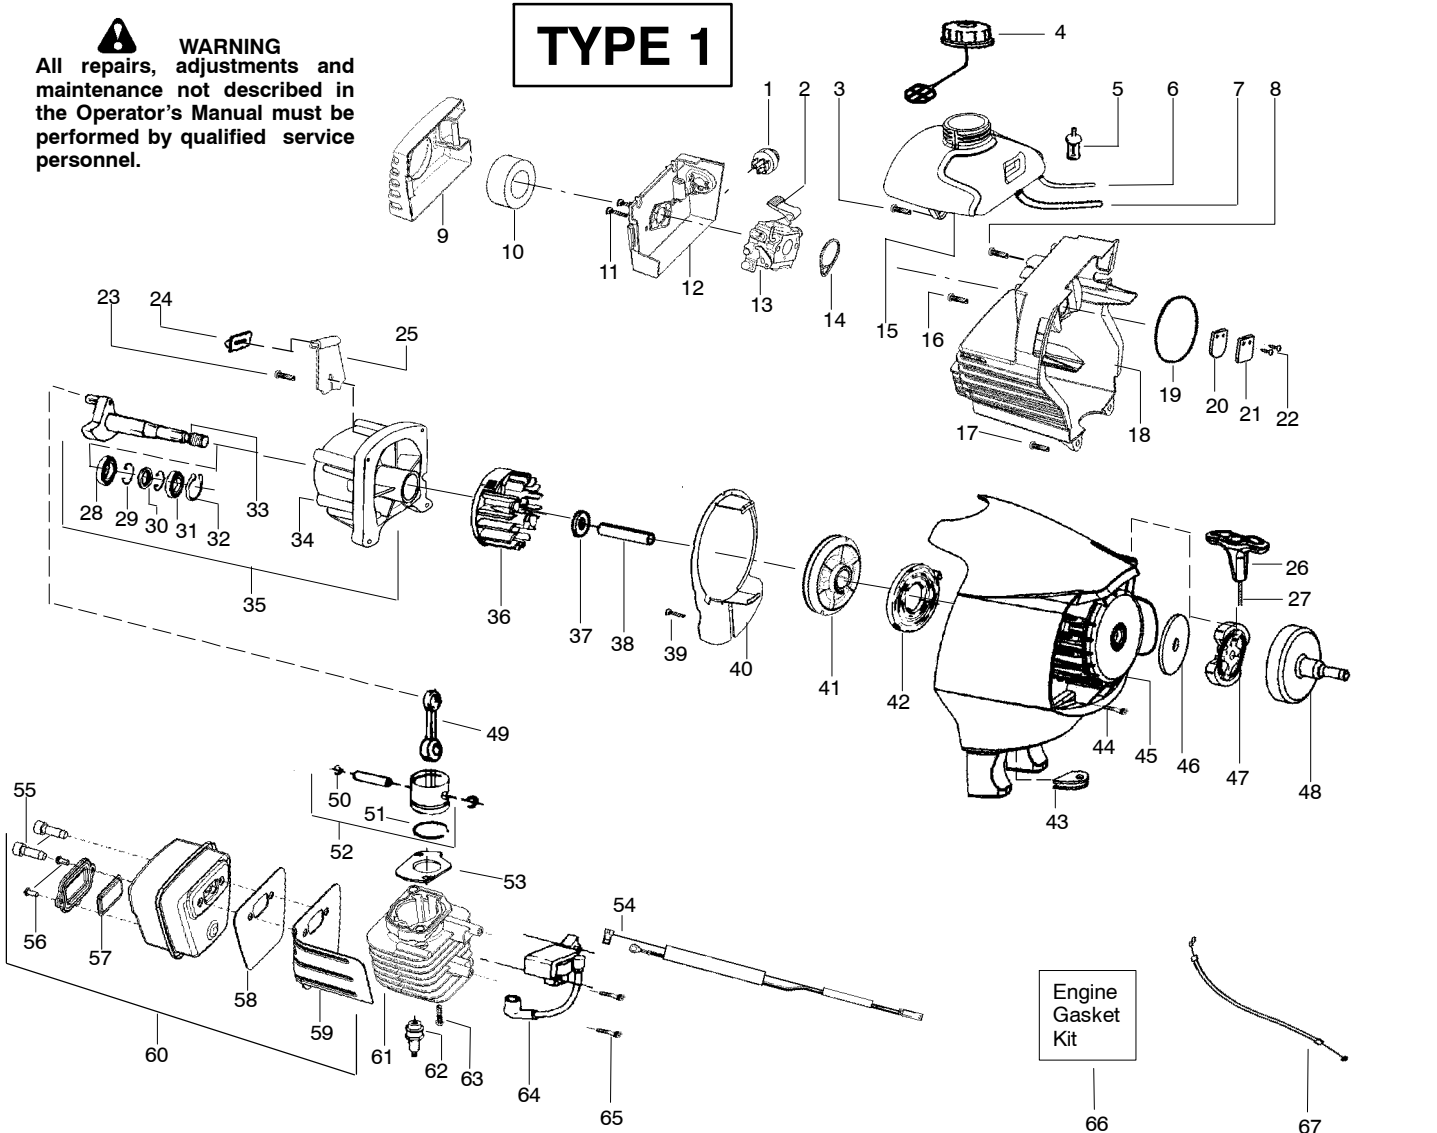

⚠ WARNING
All repairs, adjustments and maintenance not described in the Operator's Manual must be performed by qualified service personnel.

TYPE 1

Ref.	Part No.	Description	Ref.	Part No.	Description	Ref.	Part No.	Description
1.	530047721	Bulb-Purge	24.	530055492	Isolator-Tank	47.	530055122	Assy-Clutch
2.	530071717	Kit-Choke Lever	25.	530054941	Ret.-Tank	48.	530150247	Assy-Drum/Adapter
3.	530015843	Screw-tank	26.	530054834	Handle-Starter	49.	530010960	Assy-Conn. Rod
4.	530049386	Cap-Fuel w/ret.	27.	545050410	Kit-Rope	50.	530015162	Ret.-Piston pin
5.	530095646	Assy-Fuel pickup	28.	545081601	Bearing-Inner	51.	530012595	Ring-Piston
6.	530071404	Kit-Fuel line	29.	530015787	Retainer	52.	530072000	Kit-Piston
7.	530069216	Kit-Fuel/Purge line	30.	530019158	Seal			(Incl. 50,51)
8.	530015775	Screw	31.	530032102	Bearing-Outer	53.	545030102	Gasket-Cylinder(kit)
9.	545000501	Cover-Air box	32.	530015789	Ret.-Crankshaft	54.	530058846	Assy-Leadwire
10.	545082301	Filter-Air	33.	530028807	Assy-Crankshaft	55.	530016387	Bolt-Muffler 1/4"-20
11.	530015849	Screw-Carb.	34.	545081901	Assy-Crankcase (Incl. 28,29,30,31)	56.	530015241	Screw
12.	545000601	Box-Air	35.	545006037	Assy-C'case/C'shaft (Incl. 32,33,34)	57.	545030502	Kit-Spark Arrestor
13.	545006017	Kit-Carb assy. (C1U-W32)			58.	545030102	Gasket-Muffler (kit)	
(Note: Repair kits are not available for this carburetor)					59.	545033201	Shield	
14.	545030102	Seal-Carb.(kit)	36.	530055524	Assy-Flywheel	60.	545006048	Kit-Muffler (Incl. 55,56,57,58,59)
15.	545075305	Assy-Fuel Tank	37.	530016030	Washer	61.	530012589	Cylinder
16.	530015771	Screw-Crankcase	38.	530055620	Spacer	62.	952030249	Plug-Spark(RCJ-6Y)
17.	530015952	Screw-Shroud	39.	530015775	Screw-Baffle	63.	530001624	Bolt-Cyl. 1/4"-20
18.	545000701	Assy-Rear Shroud	40.	530054939	Plate-Baffle	64.	530039234	Module-Ignition
19.	545030102	O-ring-Shroud (kit)	41.	545050408	Kit-Pulley	65.	530016357	Screw-Module
20.	530027593	Valve-Reed	42.	545054901	Spring-Starter	66.	545030102	Kit-Gasket/Seal (Incl. 14,19, 53,58)
21.	530029781	Stop-Reed	43.	530019182	Grommet	67.	530058962	Assy-Throttle cable
22.	530016064	Screw-Reed stop	44.	530015810	Screw-F/hsg.			
23.	530015875	Screw-Retainer	45.	530055248	Assy-Fan Housing			
			46.	530094189	Washer-Clutch			

✓ = NEW PART NUMBER FOR THIS IPL

* = REFER TO THE SERVICE REFERENCE INDICATED FOR MORE INFORMATION. (LOCATED AT END OF IPL)