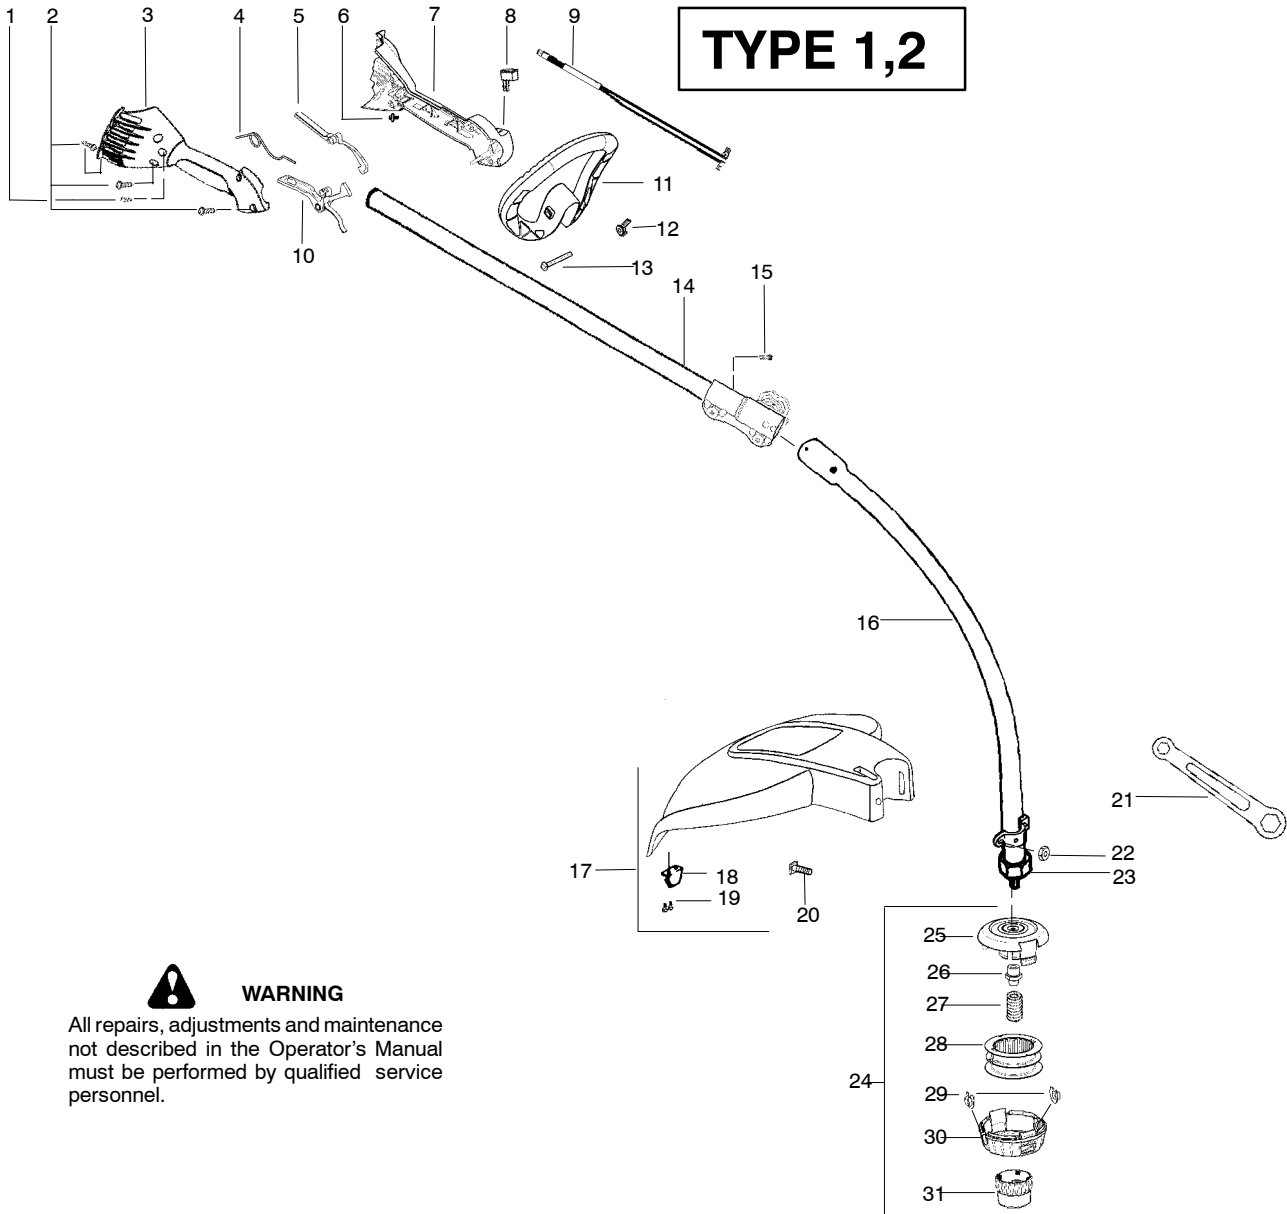

PARTS LIST NO. 545014374		Poulan PRO PARTS LIST	MODEL(s) 032 export
DATE 9/28/07	Replaces 545014374 - 12/15/06		Note: Illustration may differ from actual model due to design changes

WARNING

All repairs, adjustments and maintenance not described in the Operator's Manual must be performed by qualified service personnel.

Ref.	Part No.	Description	Ref.	Part No.	Description
1.	530015805	Screw-Alignment	22.	530015197	Nut
2.	530015886	Screw-handle/fan hsg	23.	530057559	Dustcup
3.	545018901	Hsg.-Throttle (Right)	24.	537419205	Assy-Head TNG 7 (.080 RH 5/16") (Incl. 25,26,27,28,29,30,31)
4.	530016473	Spring-Lockout	25.	537419303	Housing-gray
5.	545017601	Lockout-Throttle	26.	537419901	Adapter
6.	530016326	Screw	27.	537338801	Spring
7.	545018701	Hsg.-Throttle (Left)	28.	545080801	Assy-Spool (.080 rh 5/16")
8.	530069572	Kit-Switch	29.	537419701	Eyelet
9.	530058843	Assy-Front Wire	30.	537419401	Cover
10.	545017701	Trigger-Throttle	31.	537419601	Knob
11.	530058583	Assy-Assist Handle (Incl. 12,13)			Not Shown
12.	530016152	Wingnut			
13.	530015786	Bolt			
14.	545006022	Kit-Upper Shaft Assy. (incl. flex shaft, coupler & #15)			
15.	530016344	Screw			
16.	545006020	Kit-Lower Shaft Assy.(incl. flex shaft)	545123527		Manual-Operator
17.	545006021	Kit-Shield Ass'y.(Incl.18,19,20,21,22)	530150142		Decal-Upper Shaft Warning
18.	530052286	Line Limiter	530150315		Decal-Lower Shaft Warning
19.	530015814	Screw-Line Limiter			
20..	530015820	Bolt			
21.	530056401	Wrench			

✓ = NEW PART NUMBER FOR THIS IPL

★ = REFER TO THE SERVICE REFERENCE INDICATED FOR MORE INFORMATION. (LOCATED AT END OF IPL)

⚠ WARNING
All repairs, adjustments and maintenance not described in the Operator's Manual must be performed by qualified service personnel.