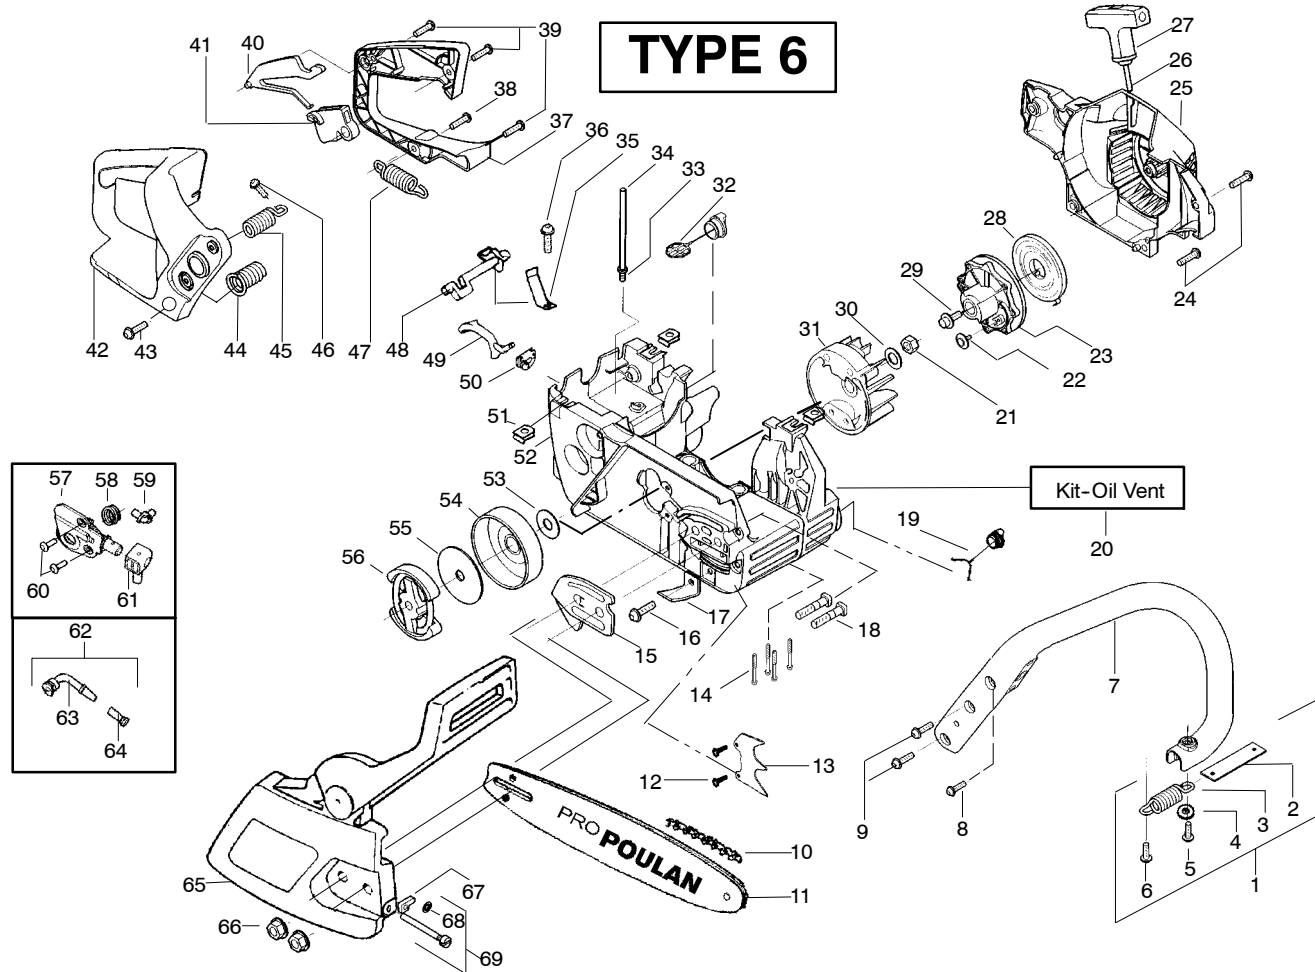

✓ = NEW PART NUMBER FOR THIS IPL ★ = REFER TO THE SERVICE REFERENCE INDICATED FOR MORE INFORMATION. (LOCATED AT END OF IPL)

Ref.	Part No.	Description	Ref.	Part No.	Description	Ref.	Part No.	Description
1.	530047963	Assy.-Isolator	28.	530027531	Spring-Recoil	55.	530015611	Washer-Clutch
2.	530047608	Limitor Strap	29.	530015920	Screw	56.	530014949	Assy. Clutch
3.	530042082	Spring-Isolator	30.	530015127	Washer-Flywheel	57.	530071259	Kit - Oil Pump (incl. 58,59,61)
4.	530015158	Washer	31.	530039187	Assy-Flywheel	58.	530037820	Gear-Worm Spring
5.	530016018	Screw	32.	530047192	Assy-Fuel Cap	59.	530049477	Elbow-Oil Pickup
6.	530015843	Screw	33.	530023877	Fitting-fuel line	60.	530016064	Screw
7.	530047583	Front Handle	34.	530069216	Kit-Fuel line (large)	61.	530019206	Seal Block
8.	530015940	Screw	35.	530016149	Spring-Switch	62.	530047663	Assy-Oil Pick-up (Incl. 63,64)
9.	530015814	Screw	36.	530015775	Screw	63.	530038373	Pick-up Oiler
10.	952051211	Chain - 16"	37.	530047581	Cover-Rear Handle	64.	530056533	Filter-Oil
11.	530044692	Bar - 16"	38.	530015886	Screw	65.	530058655	Assy.-Chain Brake
12.	530015805	Screw	39.	530015906	Screw	66.	530015917	Nut-Bar Mounting
13.	530014381	Kit-Spike Assy. (Incl. #12)	40.	530036098	Throttle Lockout	67.	530015826	Pin-Bar Adjust
14.	530016132	Screw	41.	530036097	Trigger-Throttle	68.	530038593	Retainer
15.	530038238	Plate-Bar Mount.	42.	530047582	Handle - Rear	69.	530069611	Kit-Bar Adjusting (incl. # 67,68)
16.	530015814	Screw	43.	530015814	Screw			
17.	530029850	Chain Catcher	44.	530053274	Assy Isolator-lower			
18.	530016133	Bolt-Bar	45.	530071385	Kit-Isolator (Upper)			
19.	530010846	Assy-Oil Cap	46.	530015875	Screw			
20.	530071666	Kit-Oil Vent	47.	530042082	Spring-Isolator			
21.	530016134	Nut-Flywheel	48.	530057473	Lever-Switch			
22.	530016080	Screw	49.	530057474	Lever-Choke			
23.	530037817	Starter Pulley	50.	530049005	Grommet-Knob			
24.	530015892	Screw	51.	530015922	Nut-"U"-Type			
25.	530058561	Housing-Fan	52.	530071842	Kit-Chassis Assy. fuel lines and caps			
26.	530069232	Kit - Rope	53.	530015907	Washer-Thrust			
27.	530056402	Handle-Starter	54.	530047061	Assy.-Clutch Drum w/bearing			