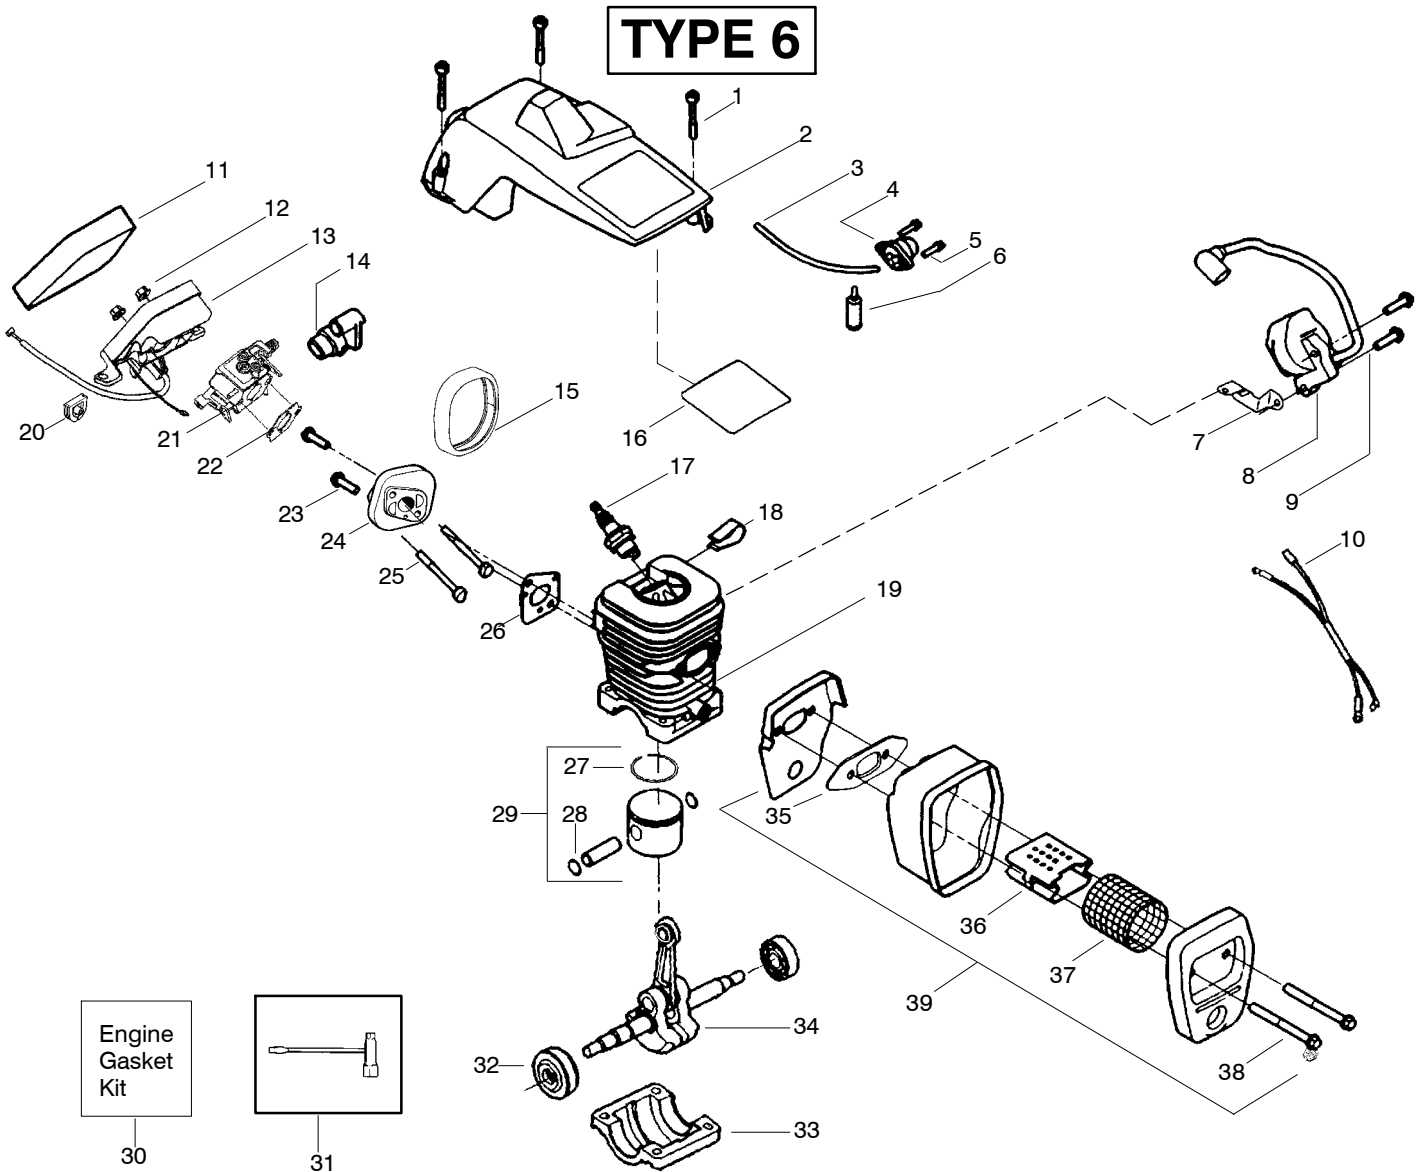

Ref.	Part No.	Description	Ref.	Part No.	Description	Ref.	Part No.	Description
1.	530016153	Screw	19.	530012550	Cylinder	33.	530037935	Cap - Crankcase
2.	530055638	Assy - Cylinder Shield (includes # 16)	20.	530047631	Grommet - Throttle Cable	34.	530047062	Assy - Crankshaft
3.	530069247	Kit - Fuel Line (Small)	21.	---	Kit - Carburetor	35.	530036103	Screen - Spark
4.	530047213	Assy - Air Purge		530071820	Zama (W-20)	36.	530037813	Diffuser - Muffler
5.	530015780	Screw		530071821	Walbro (WT-662)	37.	530069608	Gasket - Muffler (kit)
6.	530095646	Assy - Fuel Pick-up	(Note: Repair kits are not available for these carburetors)			38.	530016132	Bolt - Muffler
7.	530047442	Strap - Ground	22.	530069608	Gasket - Carb. (kit)	39.	530047207	Assy - Muffler (Incl. 35-38)
8.	530039198	Ignition Module	23.	530016386	Screw	Not Shown		
9.	530015814	Screw	24.	530049700	Carb. Adapter	---	---	Manual - Operator
10.	530057475	Assy - Wire Harness	25.	530016187	Screw	530164651	530164652	Euro. I
11.	530037793	Foam - Air Filter	26.	530069608	Gasket - Adaptor (kit)	530164653	---	Euro. II
12.	530016101	Nut	27.	530038729	Ring - Piston	---	---	Polish
13.	530057702	Assy - Air Box	28.	530015697	Retainer - Piston Pin			
14.	530035526	Grommet - Carb Adjust	29.	530071408	Kit - Piston (Incl. 27 & 28)			
15.	530054144	Seal - Carb Adapter	30.	530069608	Kit - Engine Gasket (Incl. 22, 26 & 35)			
16.	530055698	Reflector - Heat	31.	530031135	Scrench			
17.	952030150	Spark Plug (RCJ-7Y)	32.	530056363	Assy - Seal & Bearing			
18.	530016136	Clip - High Tension Lead						

↗ = NEW PART NUMBER FOR THIS IPL   * = REFER TO THE SERVICE REFERENCE INDICATED FOR MORE INFORMATION. (LOCATED AT END OF IPL)