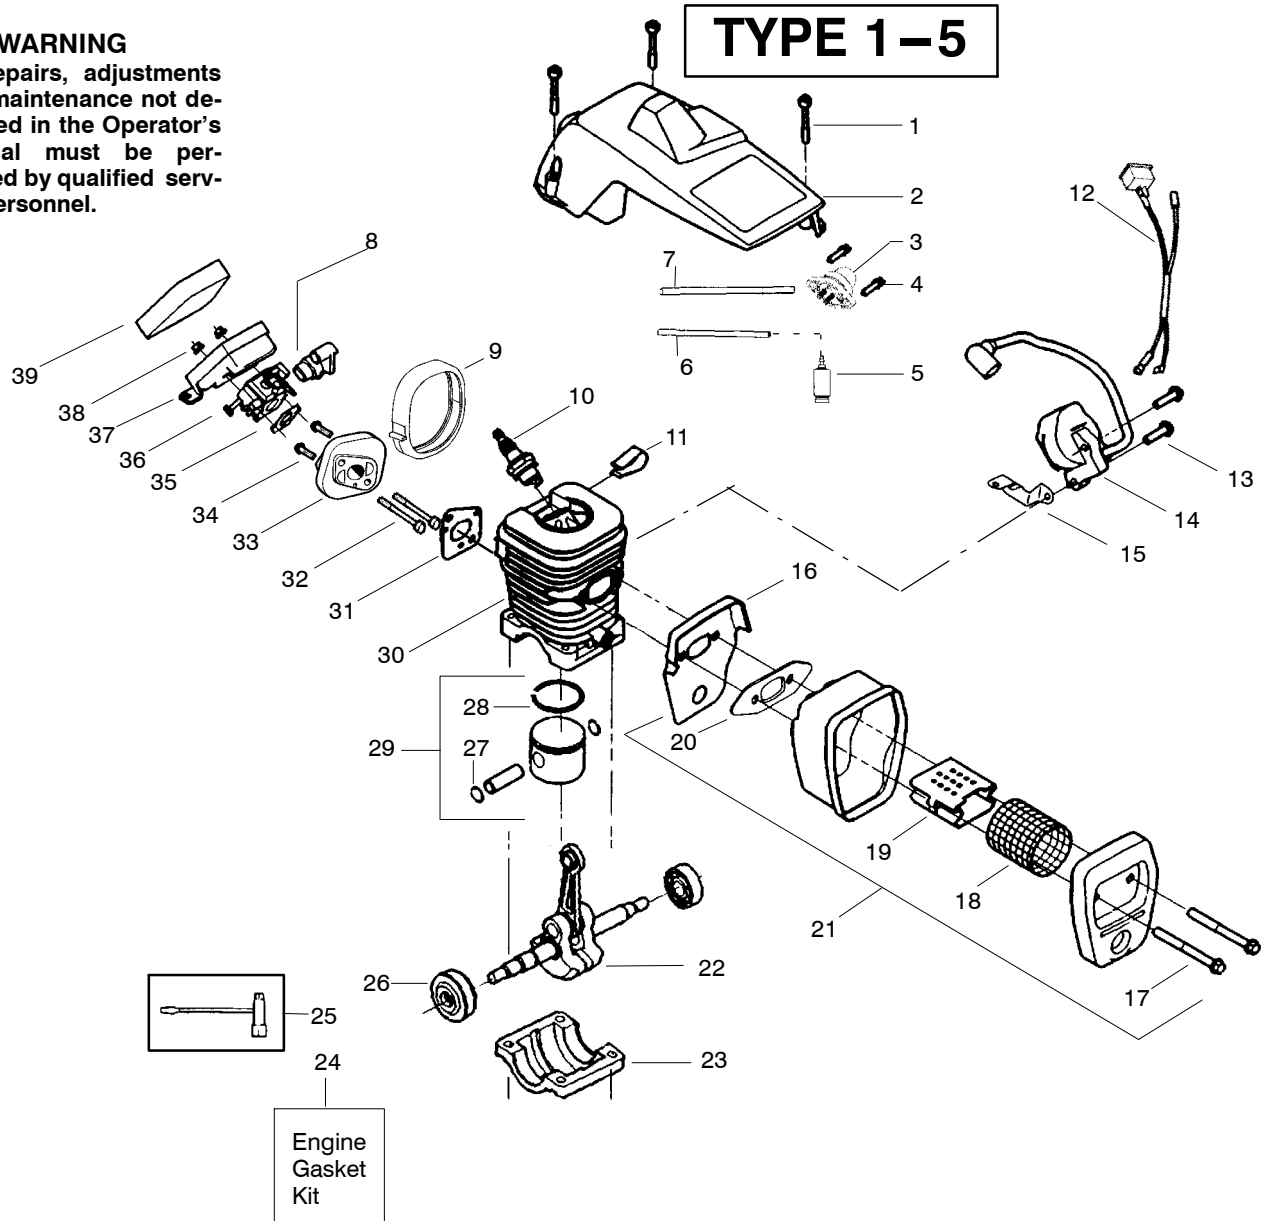

⚠ WARNING
All repairs, adjustments and maintenance not described in the Operator's Manual must be performed by qualified service personnel.

Ref.	Part No.	Description	Ref.	Part No.	Description	Ref.	Part No.	Description
1.	530016153	Screw	16.	530049870	Back Plate-Muffler	32.	530016187	Screw
2.	530055638	Assy-Cylinder Shield	17.	530016132	Screw	33.	530049700	Adapter-Carb. Screw
3.	530047213	Assy-Air Purge	18.	530036103	Screen-Spark	34.	530016386	Screw
4.	530015780	Screw	19.	530037813	Diffuser-Muffler	35.	530069608	Carb. Gasket
5.	530095646	Assy-Fuel Pick-up	20.	530069608	Gasket-Muffler	36.	530071621	Kit-Carburetor (WT-625)
6.	530069247	Kit-Line Purge/Carb. (Small Dia)	21.	530047207	Assy-Muffler (Incl. 16-20)	(Note: Repair kits are not available for this carburetor)		
7.	530069216	Kit-Line Purge/Tank (large line)	22.	530047062	Assy-Crankshaft	37.	530047604	Housing-Air Filter
8.	530035526	Grommet-Carb Adjust.	23.	530037935	Cap-Crankcase	38.	530016101	Nut
9.	530054144	Seal-Carb Adapter	24.	530069608	Kit-Engine Gasket (incl. 20,31,35)	39.	530037793	Air Filter - Foam
10.	952030150	Spark Plug (RCJ-7Y)	25.	530031135	Scrench	Not Shown		
11.	530016136	Clip-High Tension Lead	26.	530056363	Assy-Seal & Bearing Retainer - Piston Pin	530164027		Manual (Euro I)
12.	530049117	Assy-Wire Harness (includes switch)	27.	530015697	Ring-Piston	530164028		Manual (Euro II)
13.	530015814	Screw	28.	530038729	Kit-Piston - (incl. 27-28)	530164029		Manual (Polish)
14.	530039198	Module-Ignition	29.	530071408	Kit-Cylinder			
15.	530047442	Strap-Ground	30.	530071412	Gasket-Carb. Adapter			
			31.	530069608				

↖ = NEW PART NUMBER FOR THIS IPL

★ = REFER TO THE SERVICE REFERENCE INDICATED FOR MORE INFORMATION. (LOCATED AT END OF IPL)