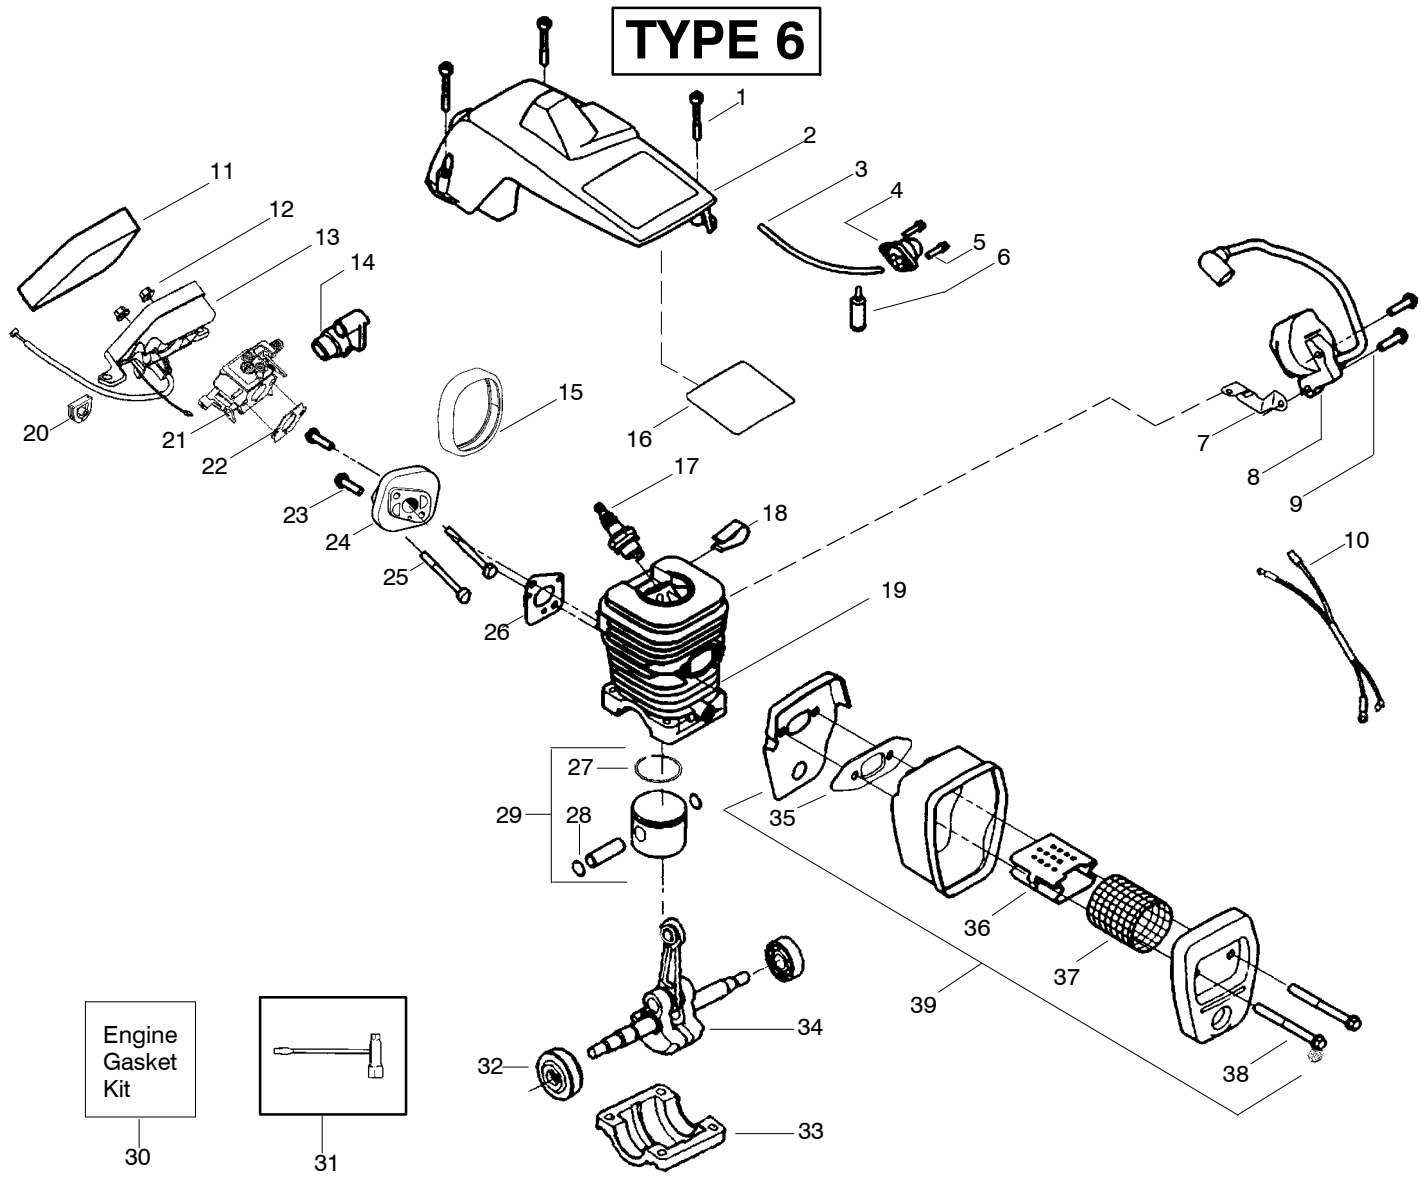

↖ = NEW PART NUMBER FOR THIS IPL

★ = REFER TO THE SERVICE REFERENCE INDICATED FOR MORE INFORMATION. (LOCATED AT END OF IPL)

Ref.	Part No.	Description	Ref.	Part No.	Description	Ref.	Part No.	Description
1.	530016153	Screw	19.	530012550	Cylinder	33.	530037935	Cap - Crankcase
2.	530055638	Assy - Cylinder Shield (includes # 16)	20.	530047631	Grommet - Throttle Cable	34.	530047062	Assy - Crankshaft
3.	530069247	Kit - Fuel Line (Small)	21.	---	Kit - Carburetor	35.	530036103	Screen - Spark
4.	530047213	Assy - Air Purge		530071820	Zama (W-20)	36.	530037813	Diffuser - Muffler
5.	530015780	Screw		530071821	Walbro (WT-662)	37.	530069608	Gasket - Muffler (kit)
6.	530095646	Assy - Fuel Pick-up	(Note: Repair kits are not available for these carburetors)			38.	530016132	Bolt - Muffler
7.	530047442	Strap - Ground	22.	530069608	Gasket - Carb. (kit)	39.	530047207	Assy - Muffler (Incl. 35-38)
8.	530039198	Ignition Module	23.	530016386	Screw	Not Shown		
9.	530015814	Screw	24.	530049700	Carb. Adapter	---	---	Manual - Operator
10.	530057475	Assy - Wire Harness	25.	530016187	Screw	530164651	---	Euro. I
11.	530037793	Foam - Air Filter	26.	530069608	Gasket - Adaptor (kit)	530164652	---	Euro. II
12.	530016101	Grommet - Carb Adjust	27.	530038729	Ring - Piston	530164653	---	Polish
13.	530057702	Assy - Air Box	28.	530015697	Retainer - Piston Pin			
14.	530035526	Grommet - Carb Adjust	29.	530071408	Kit - Piston (Incl. 27 & 28)			
15.	530054144	Seal - Carb Adapter	30.	530069608	Kit - Engine Gasket (Incl. 22, 26 & 35)			
16.	530055698	Reflector - Heat	31.	530031135	Scrench			
17.	952030150	Spark Plug (RCJ-7Y)	32.	530056363	Assy - Seal & Bearing			
18.	530016136	Clip - High Tension Lead						