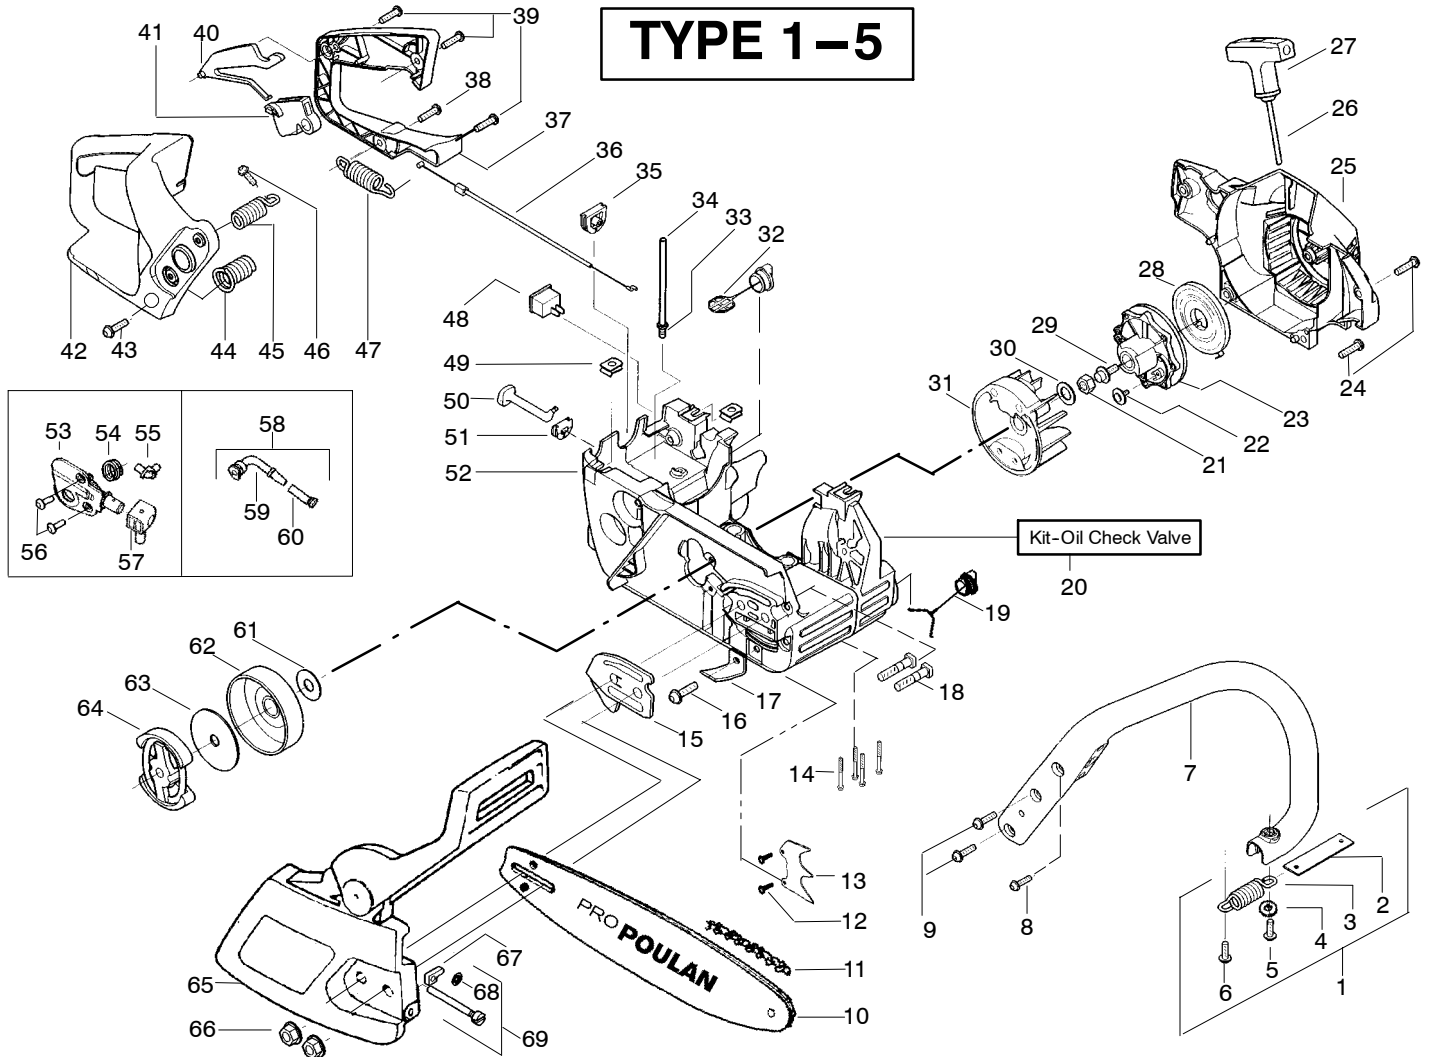

TYPE 1-5

Ref.	Part No.	Description	Ref.	Part No.	Description	Ref.	Part No.	Description
1.	530047963	Assy.- Isolator	26.	530069232	Kit - Rope	51.	530049005	Grommet-Knob
2.	530047608	Limiter Strap	27.	530037485	Starter Handle	52.	530058652	Assy-Chassis (incl. 18,19,32 filter & fuel lines)
3.	530042082	Spring- Isolator	28.	530027531	Recoil Spring	53.	530071259	Kit - Oil Pump (incl. 54,55,57)
4.	530015158	Washer	29.	530015920	Screw	54.	530037820	Gear-Worm Spring
5.	530016018	Screw	30.	530015127	Washer-Flywheel	55.	530049477	Elbow-Oil Pickup
6.	530015843	Screw	31.	530039187	Assy-Flywheel	56.	530016064	Screw
7.	530047583	Front Handle	32.	530047192	Fuel Cap Ass'y.	57.	530019206	Seal Block
8.	530015940	Screw	33.	530023877	Fitting-fuel line	58.	530047663	Assy-Oil Pick-up (incl. 59,60)
9.	530015814	Screw	34.	530069216	Kit-Fuel line (large)	59.	530038373	Pick-up Oiler
10.	530044693	Bar-18"	35.	530047631	Grommet-Cable	60.	530056533	Oil Filter
11.	952051338	Chain-18"	36.	530047602	Cable-Throttle	61.	530015907	Washer-Thrust
12.	530015805	Screw	37.	530047581	Cover-Rear Handle	62.	530047061	Assy.-Clutch Drum w/bearing
13.	530014381	Kit-Spike Assy (incl. 12)	38.	530015886	Screw	63.	530015611	Washer-Clutch
14.	530016132	Screw	39.	530015906	Screw	64.	530014949	Assy. Clutch
15.	530038238	Plate-Bar Mounting	40.	530036098	Throttle Lockout	65.	530058655	Assy-Chain Brake
16.	530015814	Screw	41.	530036097	Trigger-Throttle	66.	530015917	Nut-Bar Mounting
17.	530029850	Chain Catcher	42.	530047582	Handle - Rear	67.	530015826	Pin-Bar Adjust
18.	530016133	Bolt-Bar	43.	530015814	Screw	68.	530038593	Retainer-Bar Adjust
19.	530010846	Oil Cap Ass'y.	44.	530053274	Assy. Isolator - lower	69.	530069611	Kit-Bar Adj. (incl.67,68)
20.	530071666	Kit-Oil Check Valve	45.	530071385	Assy. Isolator (Upper)			
21.	530016134	Nut-Flywheel	46.	530015875	Screw			
22.	530016080	Screw	47.	530042082	Spring-Isolator			
23.	530037817	Starter Pulley	48.	530069572	Kit-Switch			
24.	530015892	Screw	49.	530015922	Nut-"U"-Type			
25.	530058651	Fan Housing	50.	530047605	Knob-Choke			

✓ = NEW PART NUMBER FOR THIS IPL

★ = REFER TO THE SERVICE REFERENCE INDICATED FOR MORE INFORMATION. (LOCATED AT END OF IPL)

= THESE PARTS ARE ILLUSTRATED FOR CLARITY. ORDER COMPLETE ASSEMBLY.