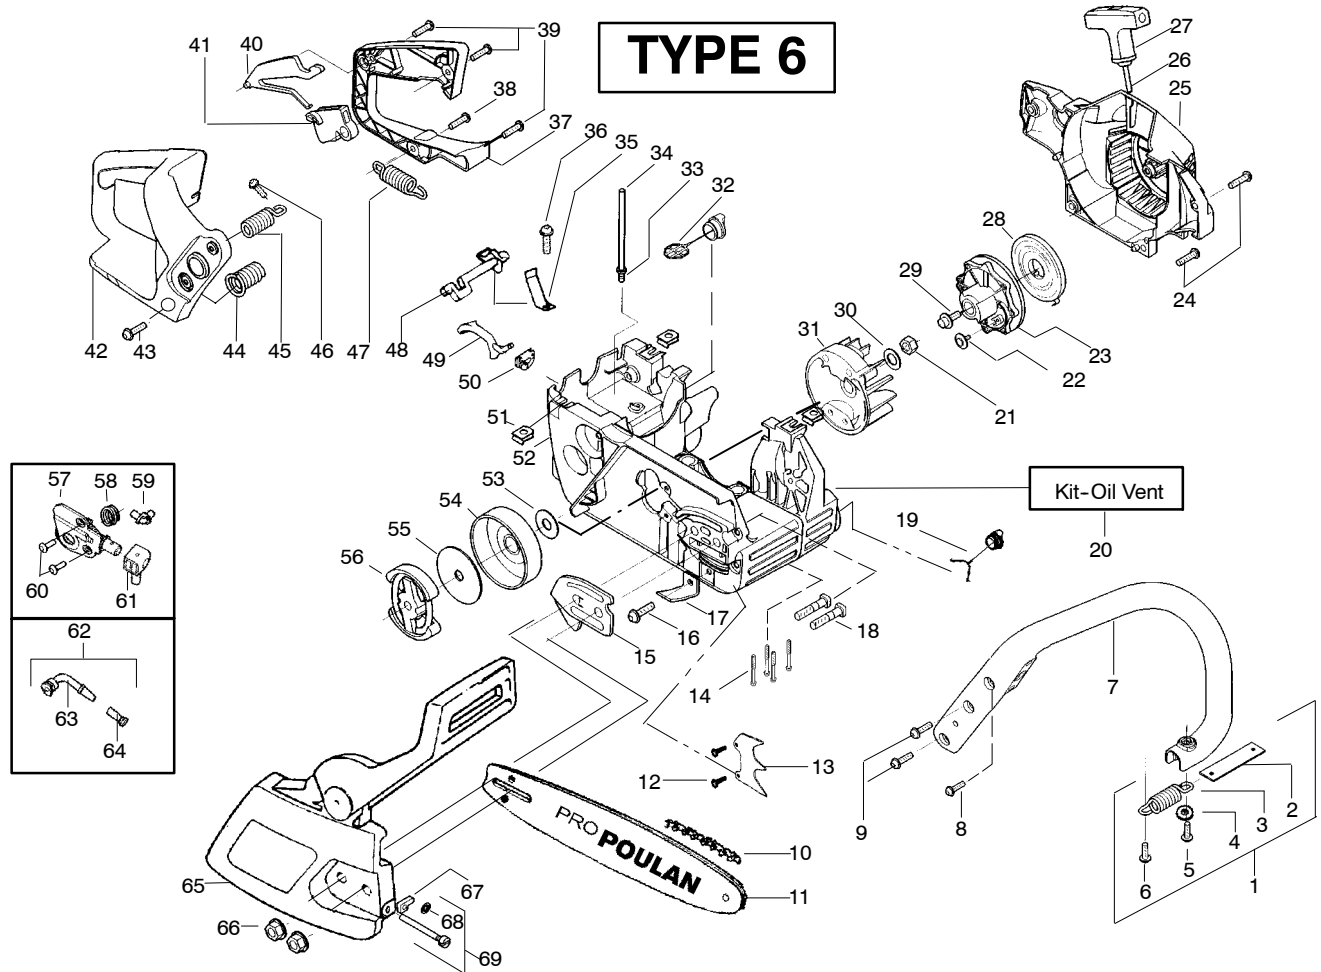

✓ = NEW PART NUMBER FOR THIS IPL

★ = REFER TO THE SERVICE REFERENCE INDICATED FOR MORE INFORMATION. (LOCATED AT END OF IPL)

= THESE PARTS ARE ILLUSTRATED FOR CLARITY. ORDER COMPLETE ASSEMBLY.

Ref.	Part No.	Description	Ref.	Part No.	Description	Ref.	Part No.	Description
1.	530047963	Assy.-Isolator	28.	530027531	Spring-Recoil	55.	530015611	Washer-Clutch
2.	530047608	Limiter Strap	29.	530015920	Screw	56.	530014949	Assy. Clutch
3.	530042082	Spring-Isolator	30.	530015127	Washer-Flywheel	57.	530071259	Kit - Oil Pump (incl. 58,59,61)
4.	530015158	Washer	31.	530039187	Assy-Flywheel	58.	530037820	Gear-Worm Spring
5.	530016018	Screw	32.	530047192	Assy-Fuel Cap	59.	530049477	Elbow-Oil Pickup
6.	530015843	Screw	33.	530023877	Fitting-fuel line	60.	530016064	Screw
7.	530047583	Front Handle	34.	530069216	Kit-Fuel line (large)	61.	530019206	Seal Block
8.	530015940	Screw	35.	530016149	Spring-Switch	62.	530047663	Assy-Oil Pick-up (Incl. 63,64)
9.	530015814	Screw	36.	530015775	Screw	63.	530038373	Pick-up Oiler
10.	952051338	Chain - 18"	37.	530047581	Cover-Rear Handle	64.	530056533	Filter-Oil
11.	530044693	Bar - 18"	38.	530015886	Screw	65.	530058655	Assy.-Chain Brake
12.	530015805	Screw	39.	530015906	Screw	66.	530015917	Nut-Bar Mounting
13.	530014381	Kit-Spike Assy. (Incl. #12)	40.	530036098	Throttle Lockout	67.	530015826	Pin-Bar Adjust
14.	530016132	Screw	41.	530036097	Trigger-Throttle	68.	530038593	Retainer
15.	530038238	Plate-Bar Mount.	42.	530047582	Handle - Rear	69.	530069611	Kit-Bar Adjusting (incl. # 67,68)
16.	530015814	Screw	43.	530015814	Screw			
17.	530029850	Chain Catcher	44.	530053274	Assy Isolator-lower			
18.	530016133	Bolt-Bar	45.	530071385	Kit-Isolator (Upper)			
19.	530010846	Assy-Oil Cap	46.	530015875	Screw			
20.	530071666	Kit-Oil Vent	47.	530042082	Spring-Isolator			
21.	530016134	Nut-Flywheel	48.	530057473	Lever-Switch			
22.	530016080	Screw	49.	530057474	Lever-Choke			
23.	530037817	Starter Pulley	50.	530049005	Grommet-Knob			
24.	530015892	Screw	51.	530015922	Nut-"U"-Type			
25.	530058561	Housing-Fan	52.	530071842	Kit-Chassis Assy. fuel lines and caps			
26.	530069232	Kit - Rope	53.	530015907	Washer-Thrust			
27.	530056402	Handle-Starter	54.	530047061	Assy.-Clutch Drum w/bearing			