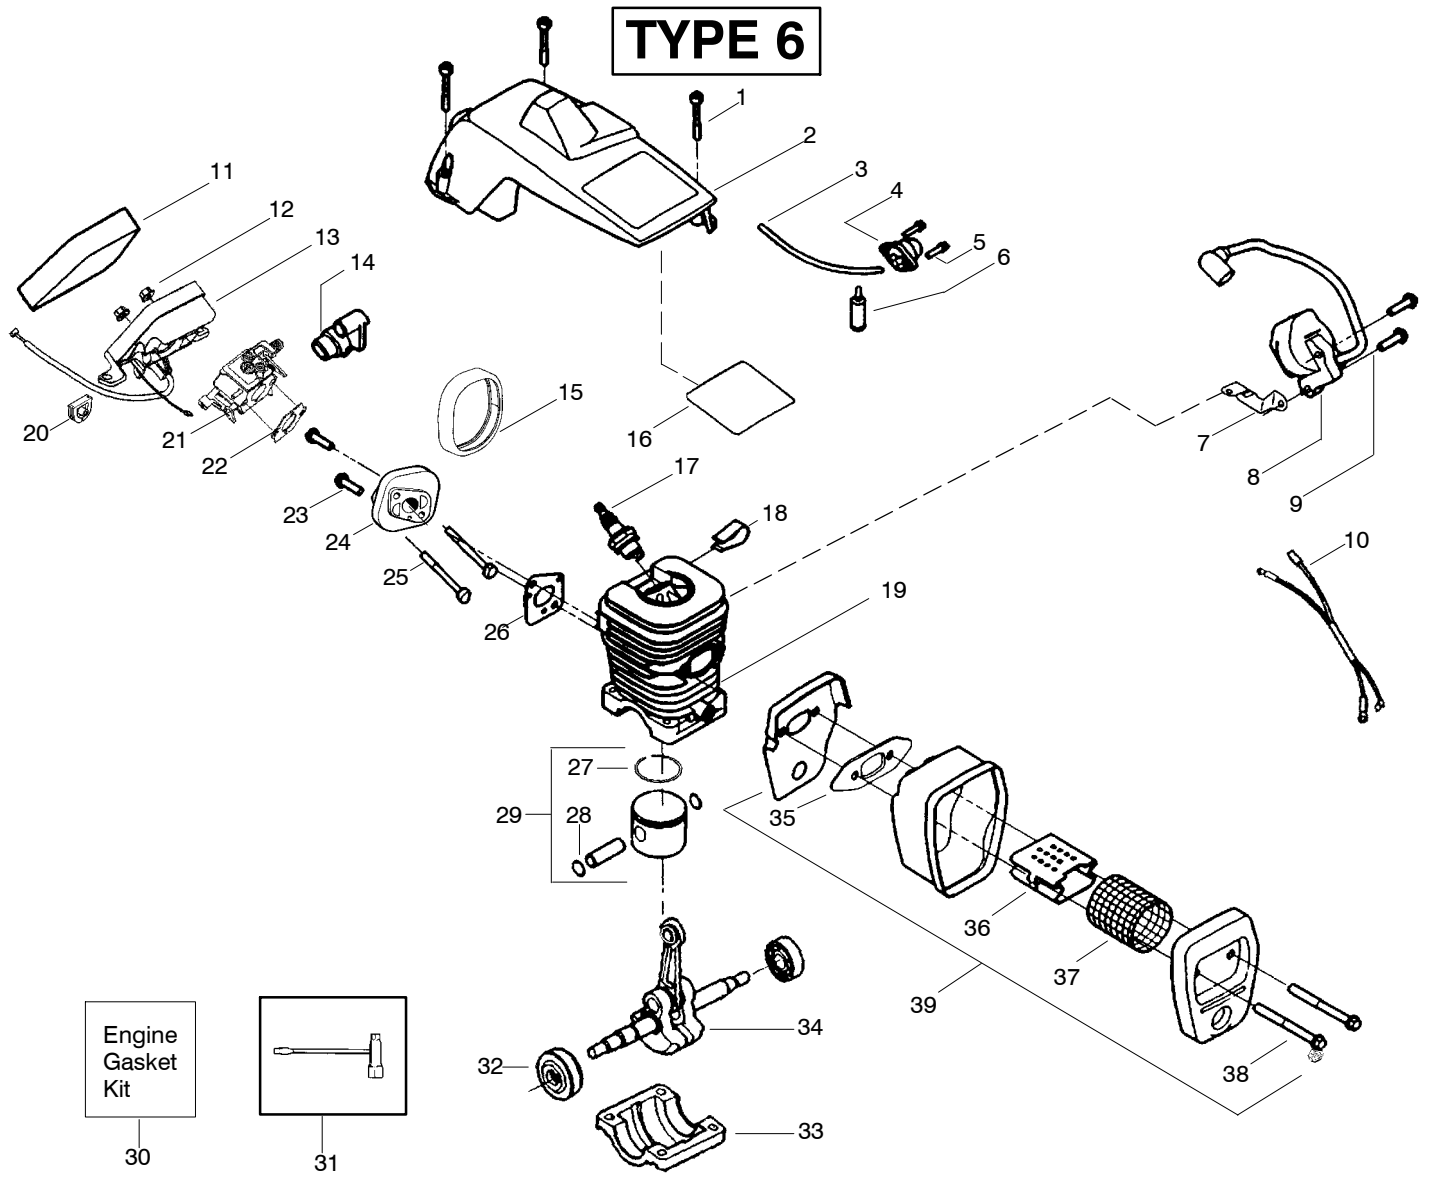

Ref.	Part No.	Description	Ref.	Part No.	Description	Ref.	Part No.	Description
1.	530016153	Screw	19.	530012550	Cylinder	33.	530037935	Cap - Crankcase
2.	530055638	Assy - Cylinder Shield (includes # 16)	20.	530047631	Grommet - Throttle Cable	34.	530047062	Assy - Crankshaft
3.	530069247	Kit - Fuel Line (Small)	21.	---	Kit - Carburetor	35.	530036103	Screen - Spark
4.	530071835	Kit - Purge Bulb (incl. #5)		530071820	Zama (W-20)	36.	530037813	Diffuser - Muffler
5.	530015780	Screw		530071821	Walbro (WT-662)	37.	530069608	Gasket - Muffler (kit)
6.	530095646	Assy - Fuel Pick-up	(Note: Repair kits are not available for these carburetors)			38.	530016132	Bolt - Muffler
7.	530047442	Strap - Ground	22.	530069608	Gasket - Carb. (kit)	39.	530047207	Assy - Muffler (Incl. 35-38)
8.	530039198	Ignition Module	23.	530016386	Screw	Not Shown		
9.	530015814	Screw	24.	530049700	Carb. Adapter	---	---	Manual - Operator
10.	530057475	Assy - Wire Harness	25.	530016187	Screw	✓	545123636	Euro. I
11.	530037793	Foam - Air Filter	26.	530069608	Gasket - Adaptor (kit)	✓	545123637	Euro. II
12.	530016101	Nut	27.	530038729	Ring - Piston	✓	545123638	Polish
13.	530057702	Assy - Air Box	28.	530015697	Retainer - Piston Pin			
14.	530035526	Grommet - Carb Adjust	29.	530071408	Kit - Piston (Incl. 27 & 28)			
15.	530054144	Seal - Carb Adapter	30.	530069608	Kit - Engine Gasket (Incl. 22, 26 & 35)			
16.	530055698	Reflector - Heat	31.	530031135	Scrench			
17.	952030150	Spark Plug (RCJ-7Y)	32.	530056363	Assy - Seal & Bearing			
18.	530016136	Clip - High Tension Lead						

✓ = NEW PART NUMBER FOR THIS IPL   ★ = REFER TO THE SERVICE REFERENCE INDICATED FOR MORE INFORMATION. (LOCATED AT END OF IPL)