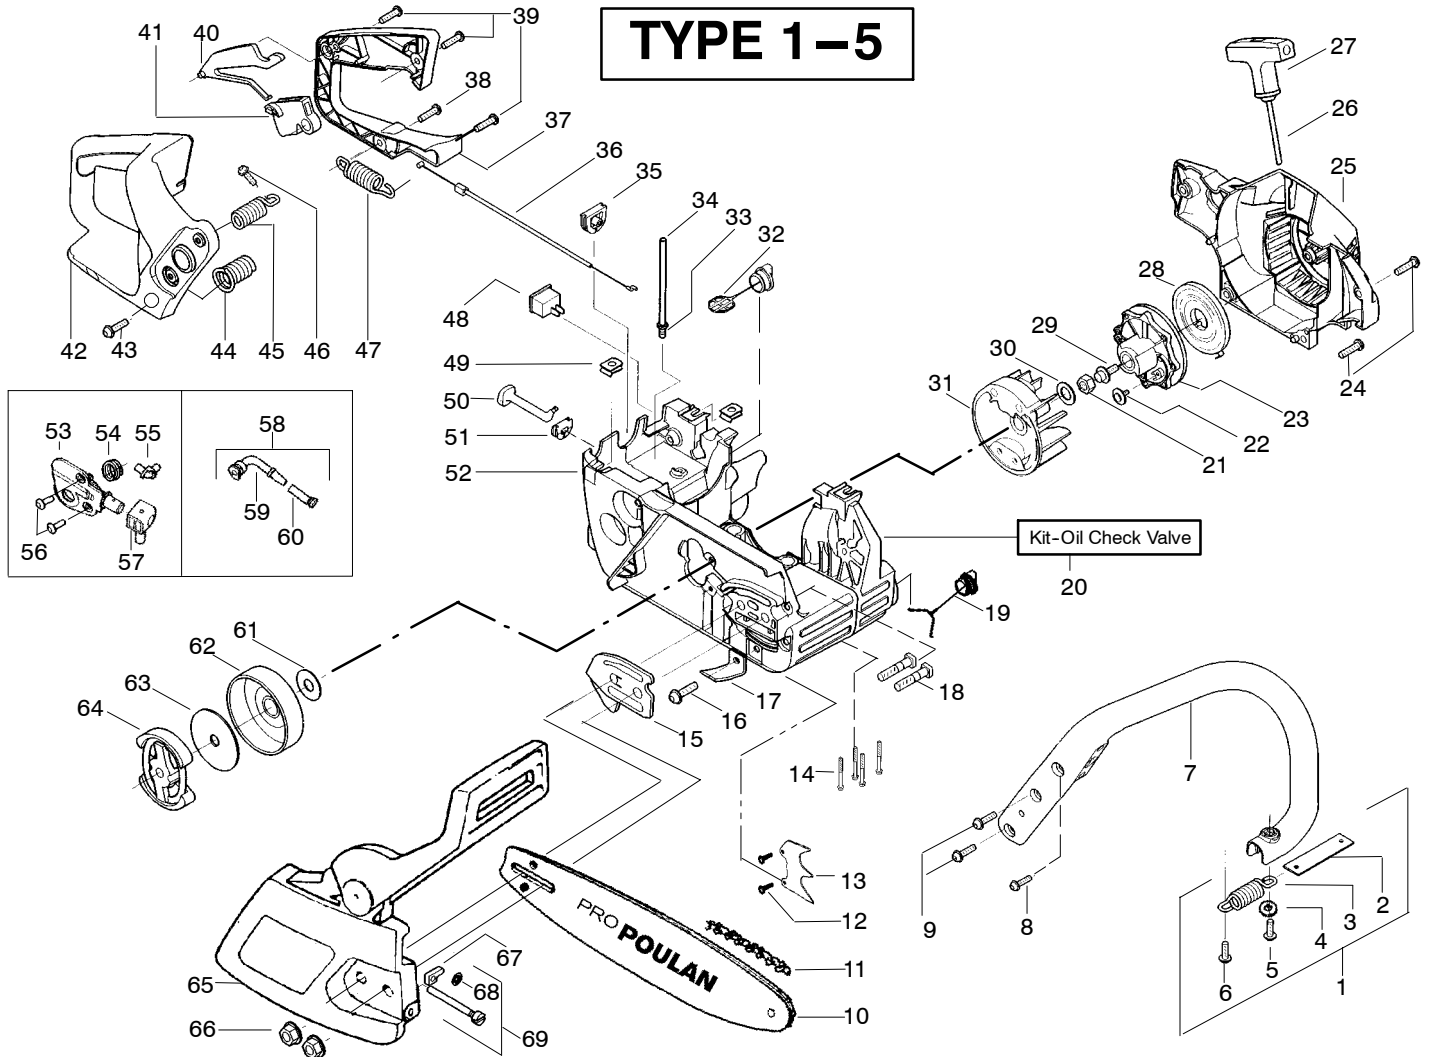

TYPE 1-5

Ref.	Part No.	Description	Ref.	Part No.	Description	Ref.	Part No.	Description
1.	530047963	Assy. - Isolator	26.	530069232	Kit - Rope	51.	530049005	Grommet - Knob
2.	530047608	Limiter Strap	27.	530037485	Starter Handle	52.	530058652	Assy - Chassis (incl. 18,19,32 filter & fuel lines)
3.	530042082	Spring - Isolator	28.	530027531	Recoil Spring	53.	530071259	Kit - Oil Pump (incl. 54,55,57)
4.	530015158	Washer	29.	530015920	Screw	54.	530037820	Gear - Worm Spring
5.	530016018	Screw	30.	530015127	Washer - Flywheel	55.	530049477	Elbow - Oil Pickup
6.	530015843	Screw	31.	530039187	Assy - Flywheel	56.	530016064	Screw
7.	530047583	Front Handle	32.	530047192	Fuel Cap Ass'y.	57.	530019206	Seal Block
8.	530015940	Screw	33.	530023877	Fitting - fuel line	58.	530047663	Assy - Oil Pick-up (incl. 59,60)
9.	530015814	Screw	34.	530069216	Kit - Fuel line (large)	59.	530038373	Pick-up Oiler
10.	530044693	Bar - 18"	35.	530047631	Grommet - Cable	60.	530056533	Oil Filter
11.	952051338	Chain - 18"	36.	530047602	Cable - Throttle	61.	530015907	Washer - Thrust
12.	530015805	Screw	37.	530047581	Cover - Rear Handle	62.	530047061	Assy. - Clutch Drum w/bearing
13.	530014381	Kit - Spike Assy (incl. 12)	38.	530015886	Screw	63.	530015611	Washer - Clutch
14.	530016132	Screw	39.	530015906	Screw	64.	530014949	Assy. Clutch
15.	530038238	Plate - Bar Mounting	40.	530036098	Throttle Lockout	65.	530058655	Assy - Chain Brake
16.	530015814	Screw	41.	530036097	Trigger - Throttle	66.	530015917	Nut - Bar Mounting
17.	530029850	Chain Catcher	42.	530047582	Handle - Rear	67.	530015826	Pin - Bar Adjust
18.	530016133	Bolt - Bar	43.	530015814	Screw	68.	530038593	Retainer - Bar Adjust
19.	530010846	Oil Cap Ass'y.	44.	530053274	Assy. Isolator - lower	69.	530069611	Kit - Bar Adj. (incl. 67,68)
20.	530071666	Kit - Oil Check Valve	45.	530071385	Assy. Isolator (Upper)			
21.	530016134	Nut - Flywheel	46.	530015875	Screw			
22.	530016080	Screw	47.	530042082	Spring - Isolator			
23.	530037817	Starter Pulley	48.	530069572	Kit - Switch			
24.	530015892	Screw	49.	530015922	Nut - "U" - Type			
25.	530058651	Fan Housing	50.	530047605	Knob - Choke			

✓ = NEW PART NUMBER FOR THIS IPL

★ = REFER TO THE SERVICE REFERENCE INDICATED FOR MORE INFORMATION. (LOCATED AT END OF IPL)

= THESE PARTS ARE ILLUSTRATED FOR CLARITY. ORDER COMPLETE ASSEMBLY.