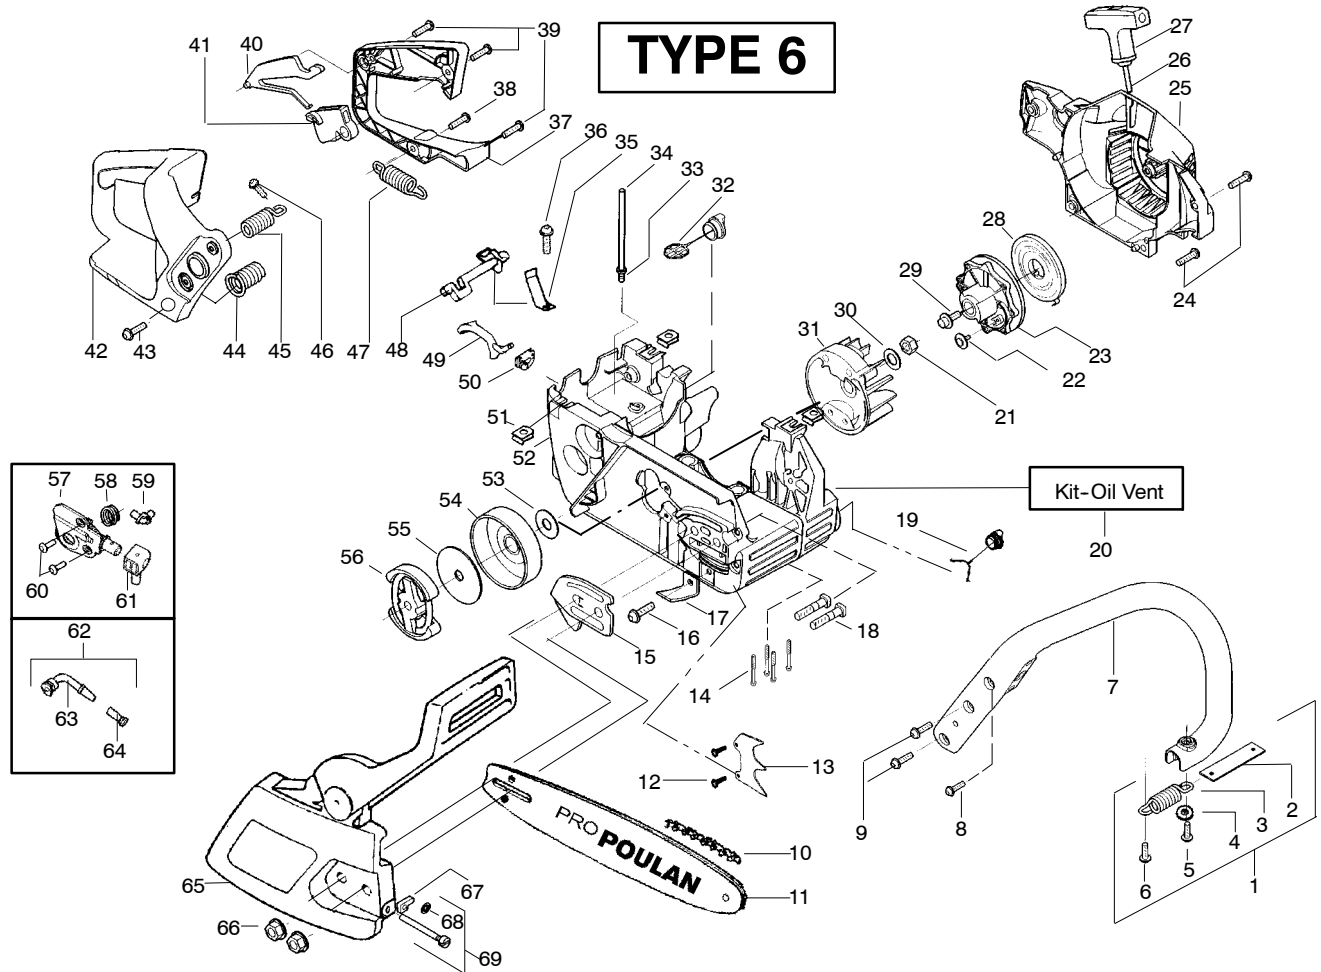

✓ = NEW PART NUMBER FOR THIS IPL

★ = REFER TO THE SERVICE REFERENCE INDICATED FOR MORE INFORMATION. (LOCATED AT END OF IPL)

= THESE PARTS ARE ILLUSTRATED FOR CLARITY. ORDER COMPLETE ASSEMBLY.

Ref.	Part No.	Description	Ref.	Part No.	Description	Ref.	Part No.	Description
1.	530059667	Assy.-Isolator	28.	530027531	Spring-Recoil	55.	530015611	Washer-Clutch
2.	530047608	Limiter Strap	29.	530015920	Screw	56.	530014949	Assy. Clutch
3.	530059668	Spring-Isolator	30.	530015127	Washer-Flywheel	57.	530071259	Kit - Oil Pump (incl. 58,59,61)
4.	530015158	Washer	31.	530039187	Assy-Flywheel	58.	530037820	Gear-Worm Spring
5.	530016018	Screw	32.	530047192	Assy-Fuel Cap	59.	530049477	Elbow-Oil Pickup
6.	530015843	Screw	33.	530023877	Fitting-fuel line	60.	530016064	Screw
7.	530047583	Front Handle	34.	530069216	Kit-Fuel line (large)	61.	530019206	Seal Block
8.	530015940	Screw	35.	530016149	Spring-Switch	62.	530047663	Assy-Oil Pick-up (Incl. 63,64)
9.	530015814	Screw	36.	530015775	Screw	63.	530038373	Pick-up Oiler
10.	952051338	Chain - 18"	37.	530047581	Cover-Rear Handle	64.	530056533	Filter-Oil
11.	530044693	Bar - 18"	38.	530015886	Screw	65.	545139913	Assy.-Chain Brake
12.	530015805	Screw	39.	530015906	Screw	66.	530015917	Nut-Bar Mounting
13.	530014381	Kit-Spike Assy. (Incl. #12)	40.	530036098	Throttle Lockout	67.	530015826	Pin-Bar Adjust
14.	530016132	Screw	41.	530036097	Trigger-Throttle	68.	530038593	Retainer
15.	530038238	Plate-Bar Mount.	42.	530047582	Handle - Rear	69.	530069611	Kit-Bar Adjusting (incl. # 67,68)
16.	530015814	Screw	43.	★★★★★	Screw			
17.	530029850	Chain Catcher	44.	★★★★★	Assy Isolator-lower			
18.	530016133	Bolt-Bar	45.	530071958	Kit-Isolator (Upper)			
19.	530057236	Assy-Oil Cap	46.	530015875	Screw			
20.	530071666	Kit-Oil Vent	47.	530059668	Spring-Isolator			
21.	530016134	Nut-Flywheel	48.	530057473	Lever-Switch			
22.	530016080	Screw	49.	530057474	Lever-Choke			
23.	530037817	Starter Pulley	50.	530049005	Grommet-Knob			
24.	530015892	Screw	51.	530015922	Nut-"U"-Type			
25.	530058651	Housing-Fan	52.	530071842	Kit-Chassis Assy. fuel lines and caps			
26.	530069232	Kit - Rope	53.	530015907	Washer-Thrust			
27.	530056402	Handle-Starter	54.	530047061	Assy.-Clutch Drum w/bearing			