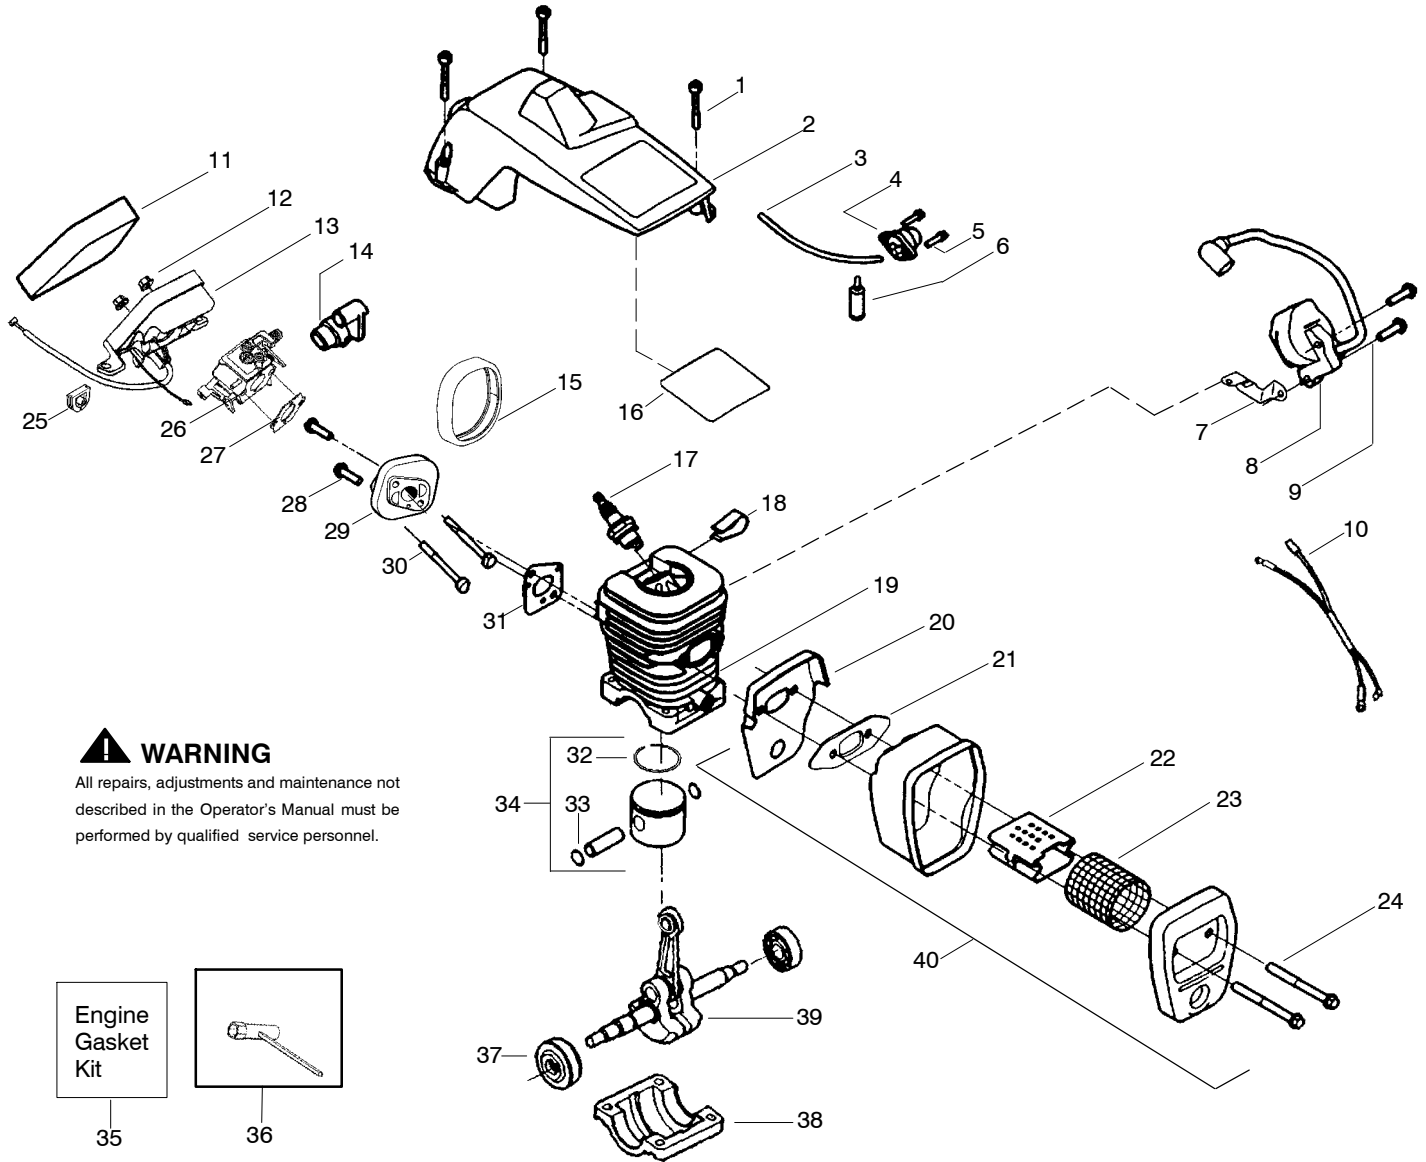

⚠ WARNING
All repairs, adjustments and maintenance not described in the Operator's Manual must be performed by qualified service personnel.

Ref.	Part No.	Description	Ref.	Part No.	Description	Ref.	Part No.	Description
1.	530016153	Screw	20.	530049870	Backplate - Muffler	37.	530056363	Assy - Seal & Bearing
2.	530055638	Assy - Cylinder Shield (includes # 16)	21.	530069608	Gasket - Muffler (kit)	38.	530037935	Cap - Crankcase
3.	530069247	Kit - Fuel Line (Small)	22.	530037813	Diffuser - Muffler	39.	530047062	Assy - Crankshaft
4.	530071835	Kit - Purge Bulb (incl. 5)	23.	530036103	Screen - Spark	40.	530047207	Assy - Muffler (Incl. 20,21,22,23,24)
5.	530015780	Screw	24.	530016132	Bolt - Muffler	Not Shown		
6.	530095646	Assy - Fuel Pick-up	25.	530047631	Grommet - Throttle Cable	545123747		Manual - Operators
7.	530047442	Strap - Ground	26.	---	Kit - Carburetor	530057757		Decal - Warning
8.	530039167	Ignition Module		530071820	Zama (W-20)	530059229		Decal - Start - Inst.
9.	530015814	Screw		530071821	Walbro (WT-662)			
10.	530057475	Assy - Wire Harness	27.	530069608	Gasket - Carb. (kit)			
11.	530037793	Foam - Air Filter	28.	530016386	Screw			
12.	530016101	Nut	29.	530049700	Carb. Adapter			
13.	530057702	Assy - Air Box	30.	530016187	Screw			
14.	530035526	Grommet - Carb Adjust	31.	530069608	Gasket - Adaptor (kit)			
15.	530054144	Seal - Carb Adapter	32.	530038729	Ring - Piston			
16.	530055698	Reflector - Heat	33.	530015697	Retainer - Piston Pin			
17.	952030150	Spark Plug (RCJ-7Y)	34.	530069719	Kit - Piston (Incl. 32 & 33)			
18.	530016136	Clip - High Tension Lead	35.	530069608	Kit - Engine Gasket (Incl. 21, 27 & 31)			
19.	530012552	Cylinder	36.	530031163	Wrench - Bar			

✓ = NEW PART NUMBER FOR THIS IPL   * = REFER TO THE SERVICE REFERENCE INDICATED FOR MORE INFORMATION. (LOCATED AT END OF IPL)